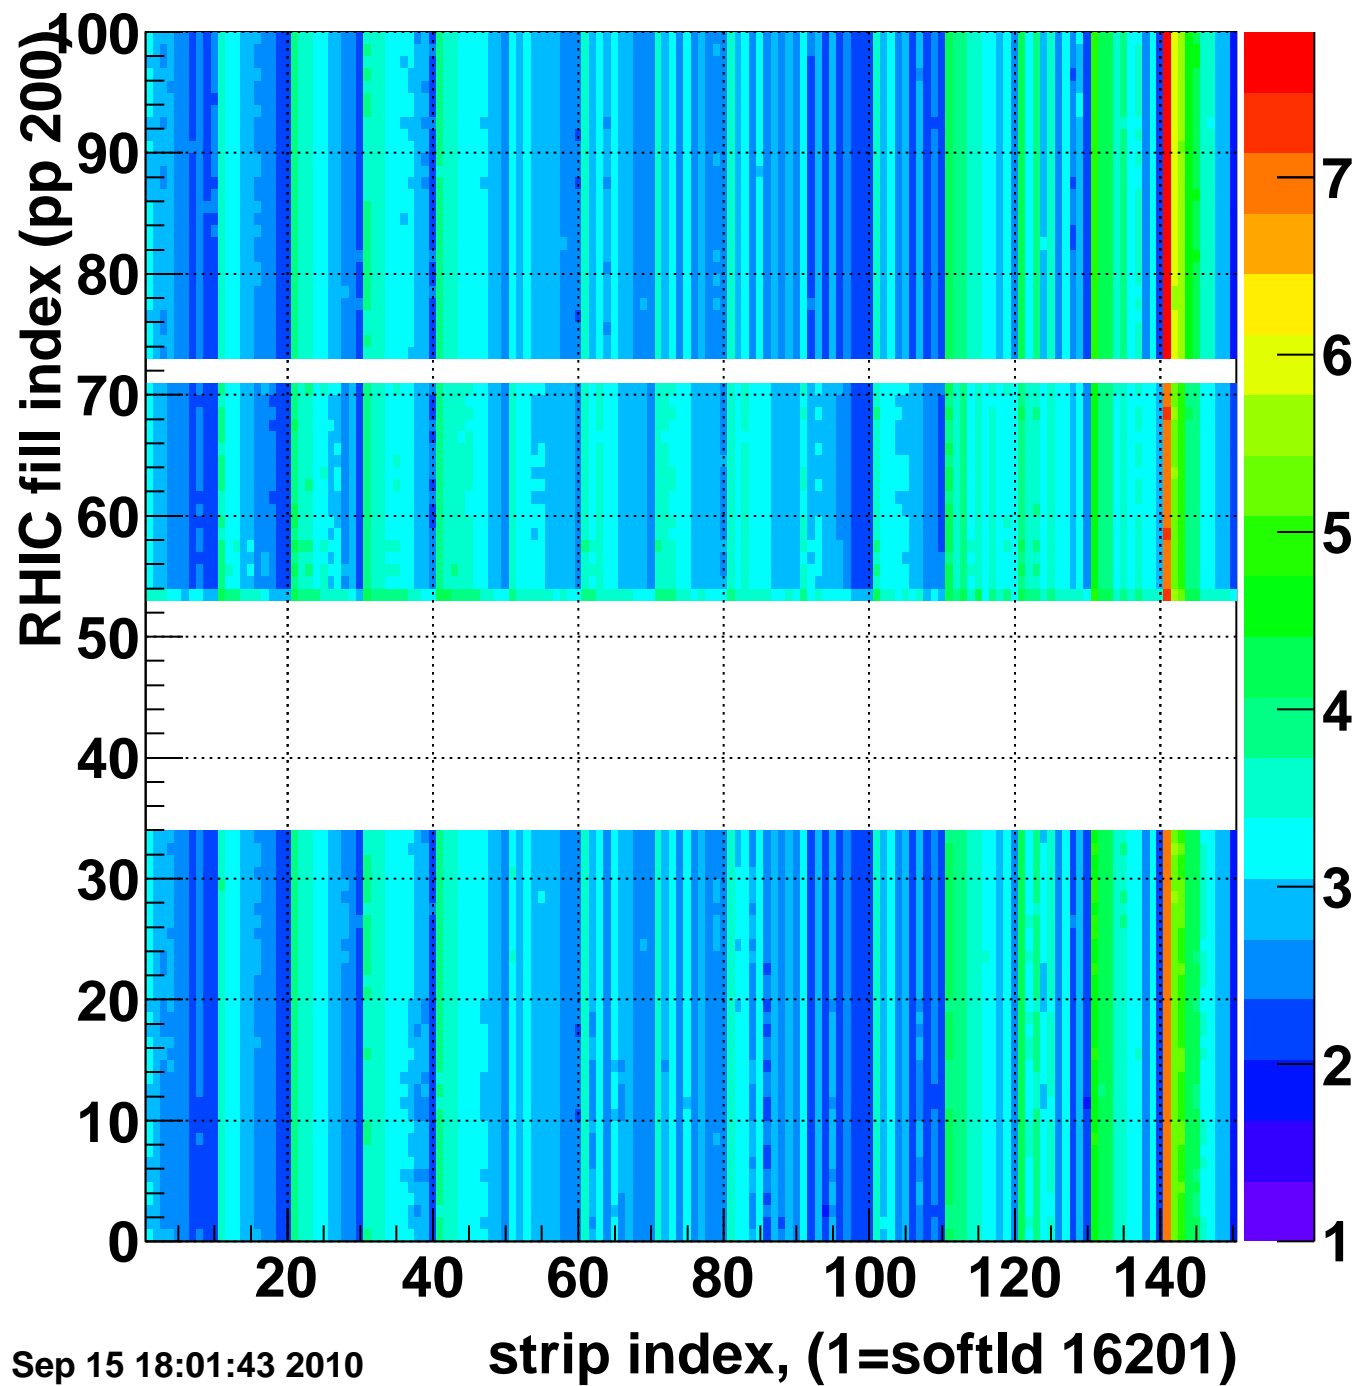

Mpv of ped residuum (ADC), BSMDE mod=109, good strips

Entries 157

Wed Sep 15 18:01:42 2010

strip index, (1=softId 16201)

Rms of ped residuum (ADC), BSMDE mod=109, good strips

Entries 11850

Wed Sep 15 18:01:42 2010

Bad strips (color=error bits), BSMDE mod=109

Entries 3150

Wed Sep 15 18:01:42 2010

strip index, (1=softld 16201)

Rms of ped residuum (ADC), BSMDP mod=109, good strips

Entries 11850

Wed Sep 15 18:01:43 2010

strip index, (1=softId 16201)

Bad strips (color=error bits), BSMDE mod=109

Entries 3150

Wed Sep 15 18:01:43 2010

strip index, (1=softld 16201)