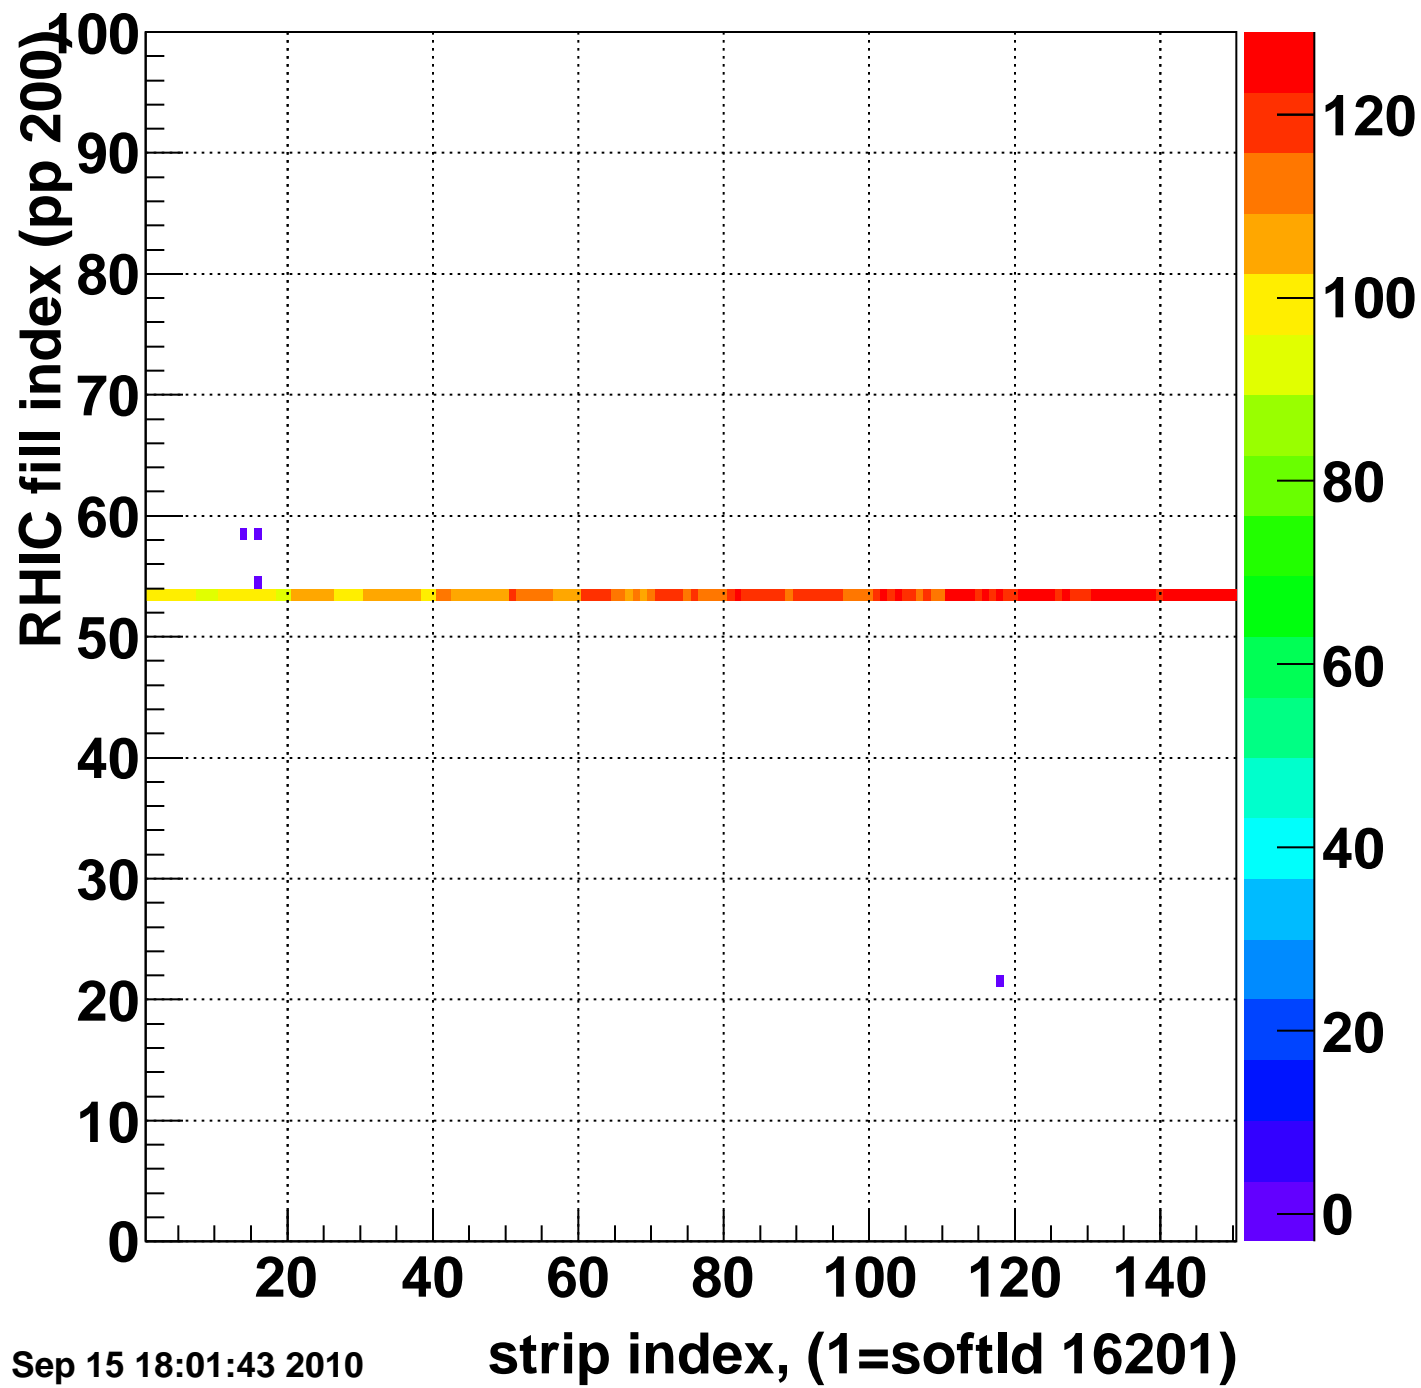

Mpv of ped residuum (ADC), BSMDE mod=109, good strips

Entries 157

Wed Sep 15 18:01:42 2010

strip index, (1=softId 16201)

Rms of ped residuum (ADC), BSMDE mod=109, good strips

Entries 11850

Wed Sep 15 18:01:42 2010

Bad strips (color=error bits), BSMDE mod=109

Entries 3150

Wed Sep 15 18:01:42 2010

strip index, (1=softld 16201)

Rms of ped residuum (ADC), BSMDP mod=109, good strips

Entries 11850

Wed Sep 15 18:01:43 2010

strip index, (1=softId 16201)

Bad strips (color=error bits), BSMDE mod=109

Entries 3150

Wed Sep 15 18:01:43 2010

strip index, (1=softld 16201)