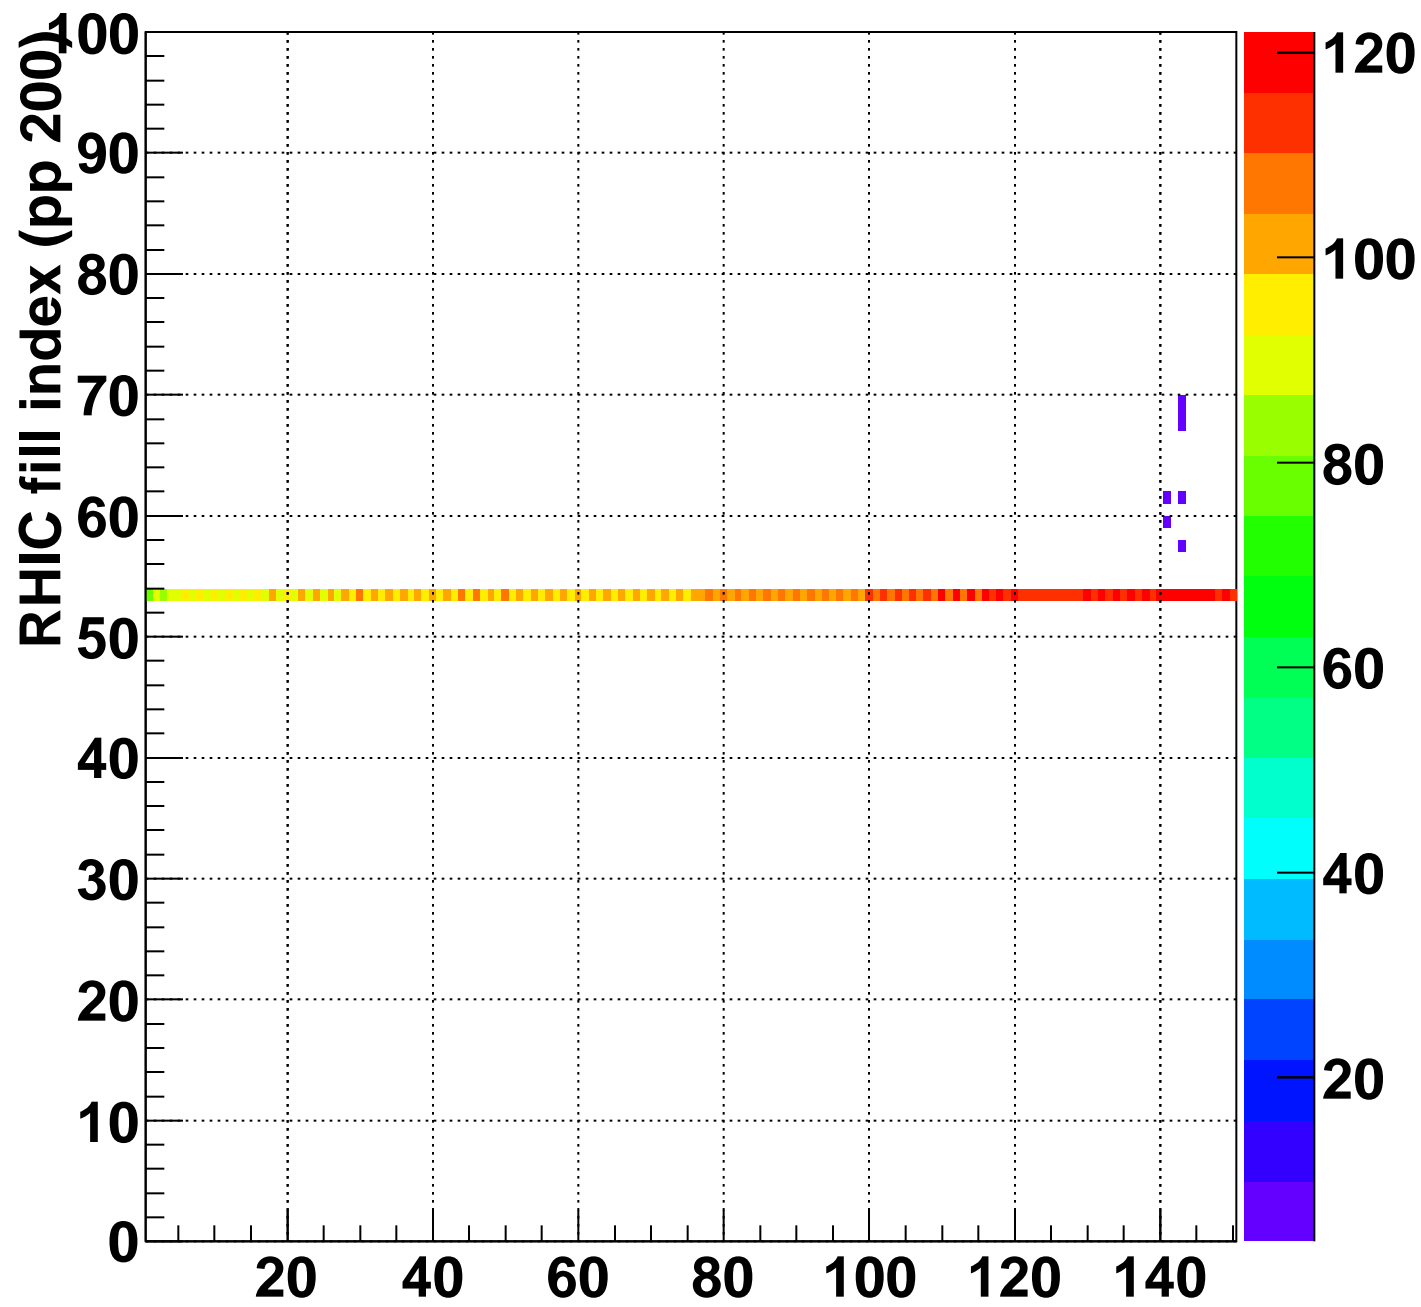

Mpv of ped residuum (ADC), BSMDE mod=109, good strips

Entries 157

Wed Sep 15 18:01:42 2010

strip index, (1=softId 16201)

Rms of ped residuum (ADC), BSMDE mod=109, good strips

Entries 11850

Wed Sep 15 18:01:42 2010

Bad strips (color=error bits), BSMDE mod=109

Entries 3150

Wed Sep 15 18:01:42 2010

strip index, (1=softld 16201)

Rms of ped residuum (ADC), BSMDP mod=109, good strips

Entries 11850

Wed Sep 15 18:01:43 2010

strip index, (1=softId 16201)

Bad strips (color=error bits), BSMDE mod=109

Entries 3150

Wed Sep 15 18:01:43 2010

strip index, (1=softld 16201)