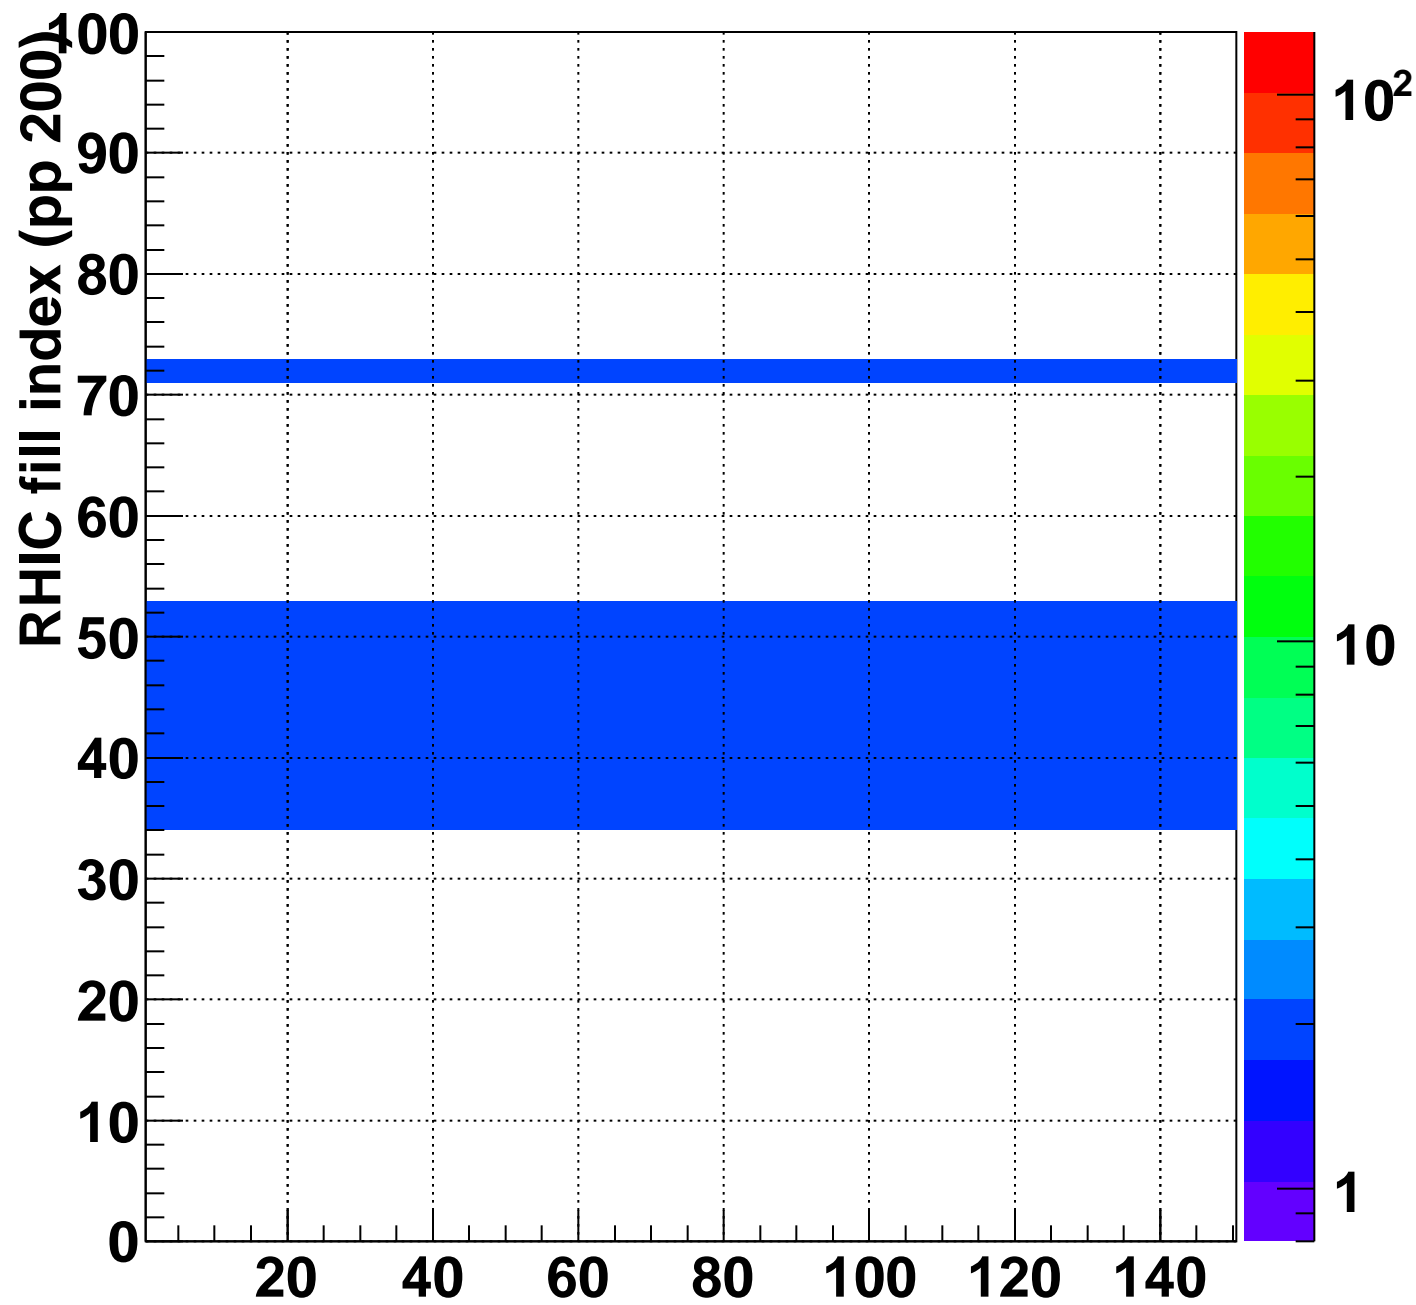

Mpv of ped residuum (ADC), BSMDE mod=109, good strips

Entries 157

Wed Sep 15 18:01:42 2010

strip index, (1=softId 16201)

Rms of ped residuum (ADC), BSMDE mod=109, good strips

Entries 11850

Wed Sep 15 18:01:42 2010

Bad strips (color=error bits), BSMDE mod=109

Entries 3150

Wed Sep 15 18:01:42 2010

strip index, (1=softld 16201)

Rms of ped residuum (ADC), BSMDP mod=109, good strips

Entries 11850

Wed Sep 15 18:01:43 2010

strip index, (1=softId 16201)

Bad strips (color=error bits), BSMDE mod=109

Entries 3150

Wed Sep 15 18:01:43 2010

strip index, (1=softld 16201)