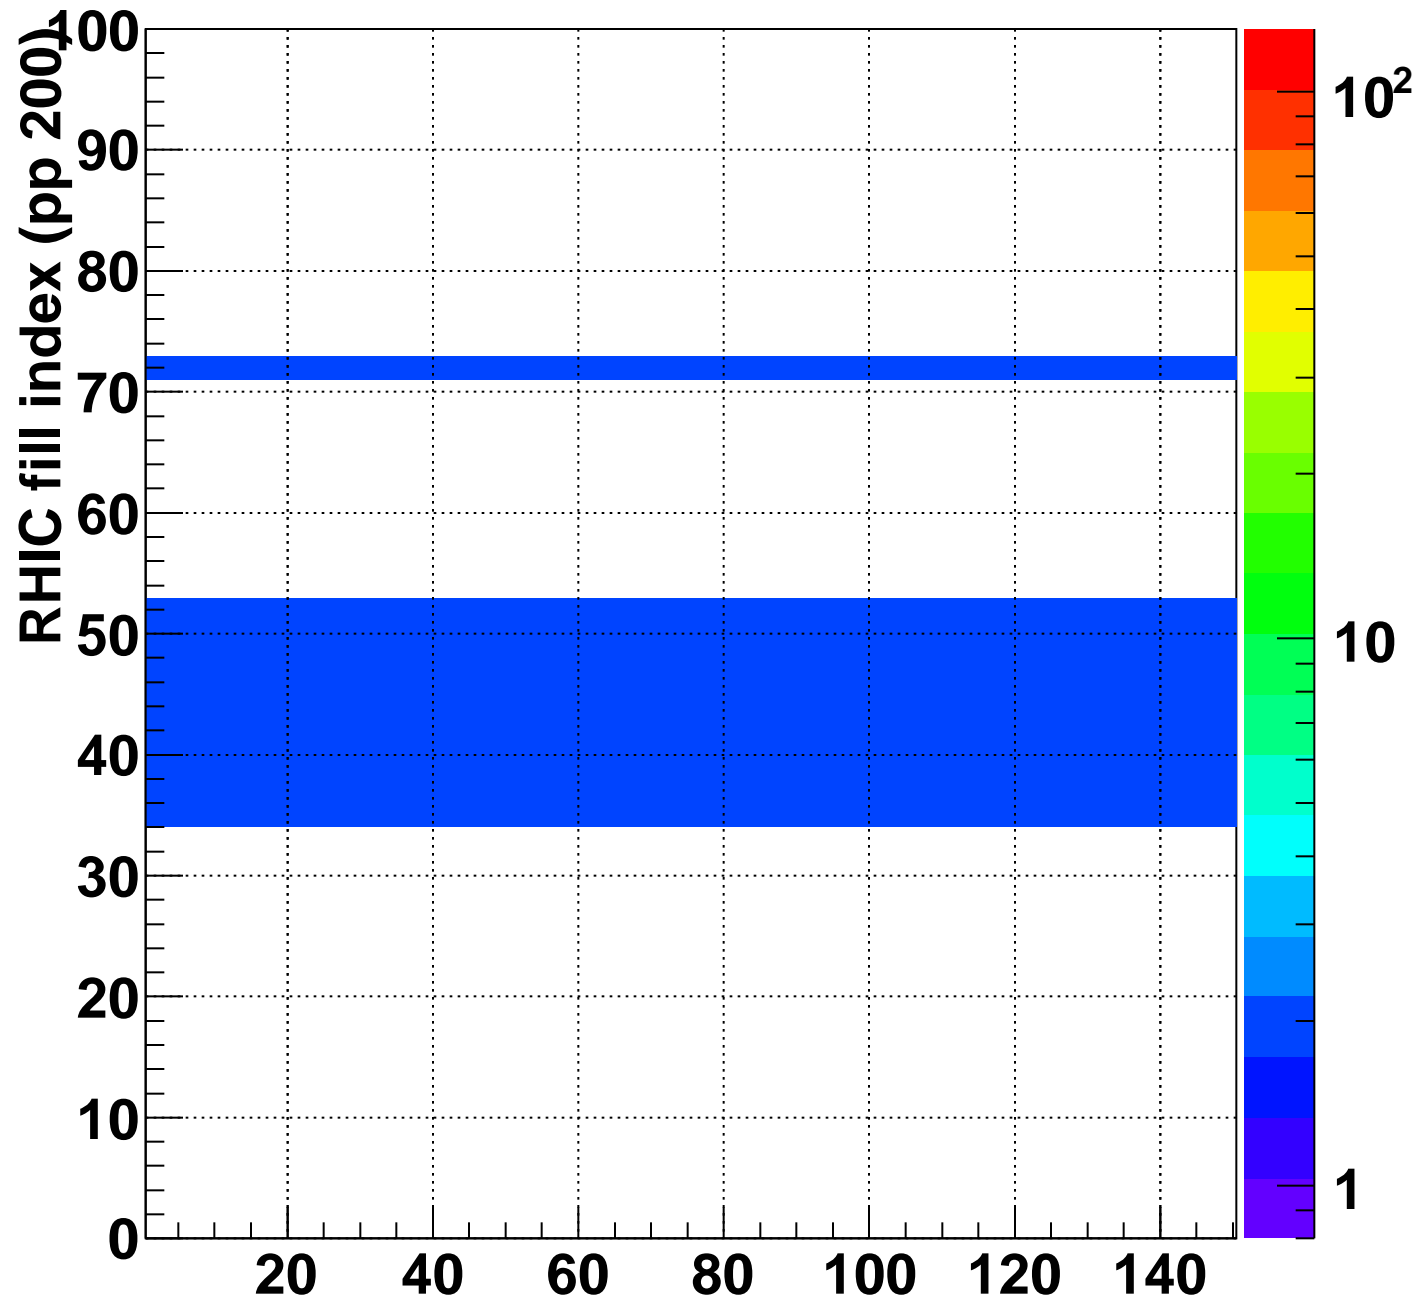

Mpv of ped residuum (ADC), BSMDE mod=109, good strips

Entries 157

Wed Sep 15 18:01:42 2010

strip index, (1=softId 16201)

Rms of ped residuum (ADC), BSMDE mod=109, good strips

Entries 11850

Wed Sep 15 18:01:42 2010

Bad strips (color=error bits), BSMDE mod=109

Entries 3150

Wed Sep 15 18:01:42 2010

strip index, (1=softld 16201)

Rms of ped residuum (ADC), BSMDP mod=109, good strips

Entries 11850

Wed Sep 15 18:01:43 2010

strip index, (1=softId 16201)

Bad strips (color=error bits), BSMDE mod=109

Entries 3150

Wed Sep 15 18:01:43 2010

strip index, (1=softld 16201)