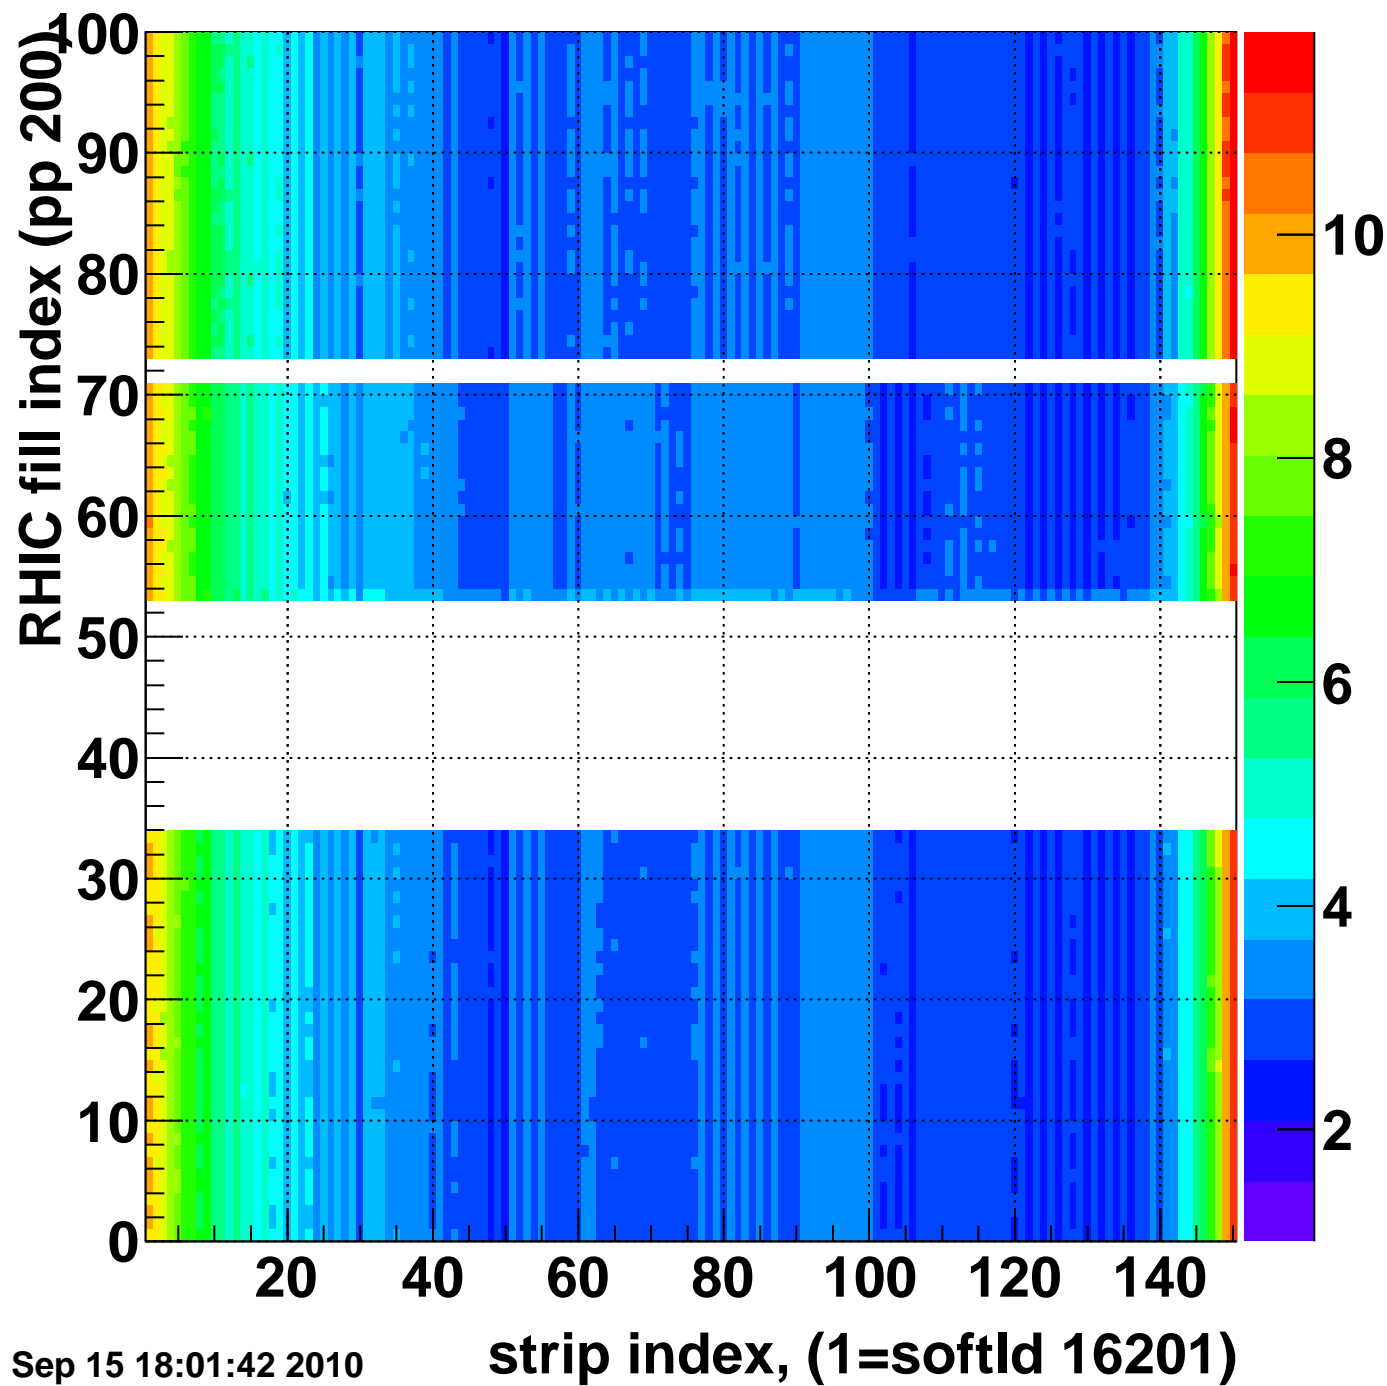

Mpv of ped residuum (ADC), BSMDE mod=109, good strips

Entries 157

Wed Sep 15 18:01:42 2010

strip index, (1=softId 16201)

Rms of ped residuum (ADC), BSMDE mod=109, good strips

Entries 11850

Wed Sep 15 18:01:42 2010

Bad strips (color=error bits), BSMDE mod=109

Entries 3150

Wed Sep 15 18:01:42 2010

strip index, (1=softld 16201)

Rms of ped residuum (ADC), BSMDP mod=109, good strips

Entries 11850

Wed Sep 15 18:01:43 2010

strip index, (1=softId 16201)

Bad strips (color=error bits), BSMDE mod=109

Entries 3150

Wed Sep 15 18:01:43 2010

strip index, (1=softld 16201)