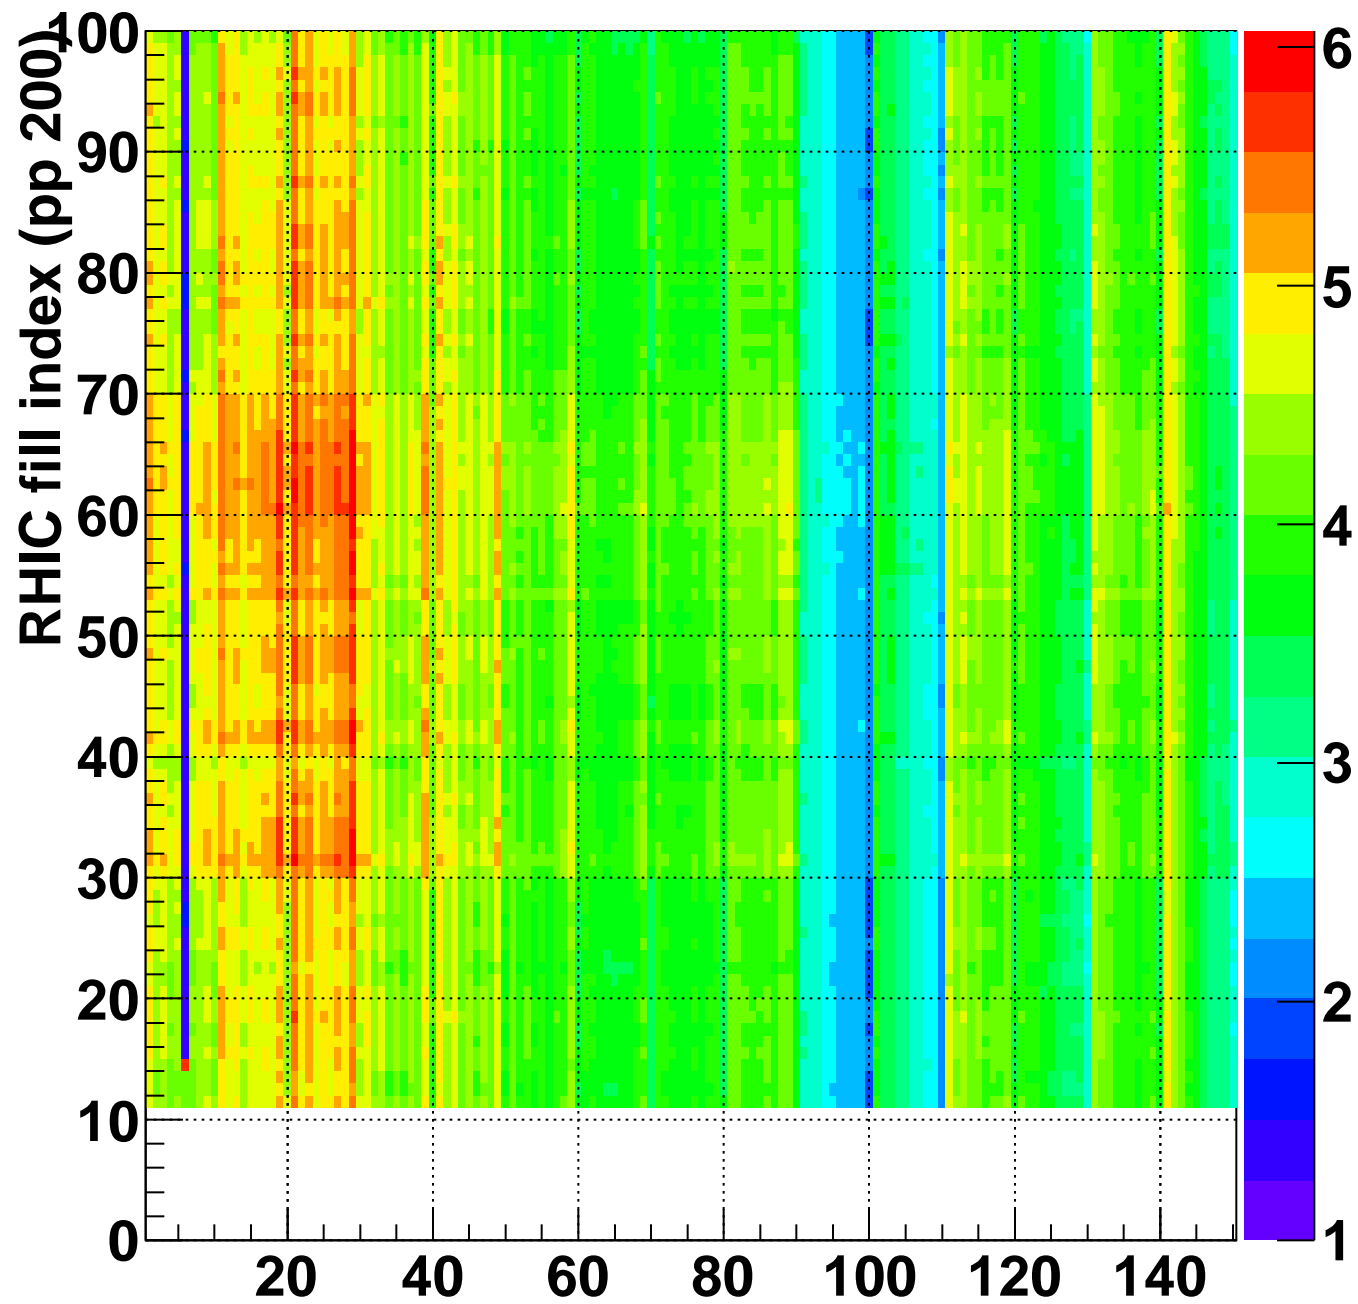

Rms of ped residuum (ADC), BSMDE mod=10, good strips

Entries 12993

Wed Sep 15 18:01:04 2010

Bad strips (color=error bits), BSMDE mod=10

Entries 2007

Wed Sep 15 18:01:04 2010

Rms of ped residuum (ADC), BSMDP mod=10, good strips

Entries 13350

Wed Sep 15 18:01:04 2010

strip index, (1=softId 1351)

Bad strips (color=error bits), BSMDE mod=10

Entries 1650

Wed Sep 15 18:01:04 2010