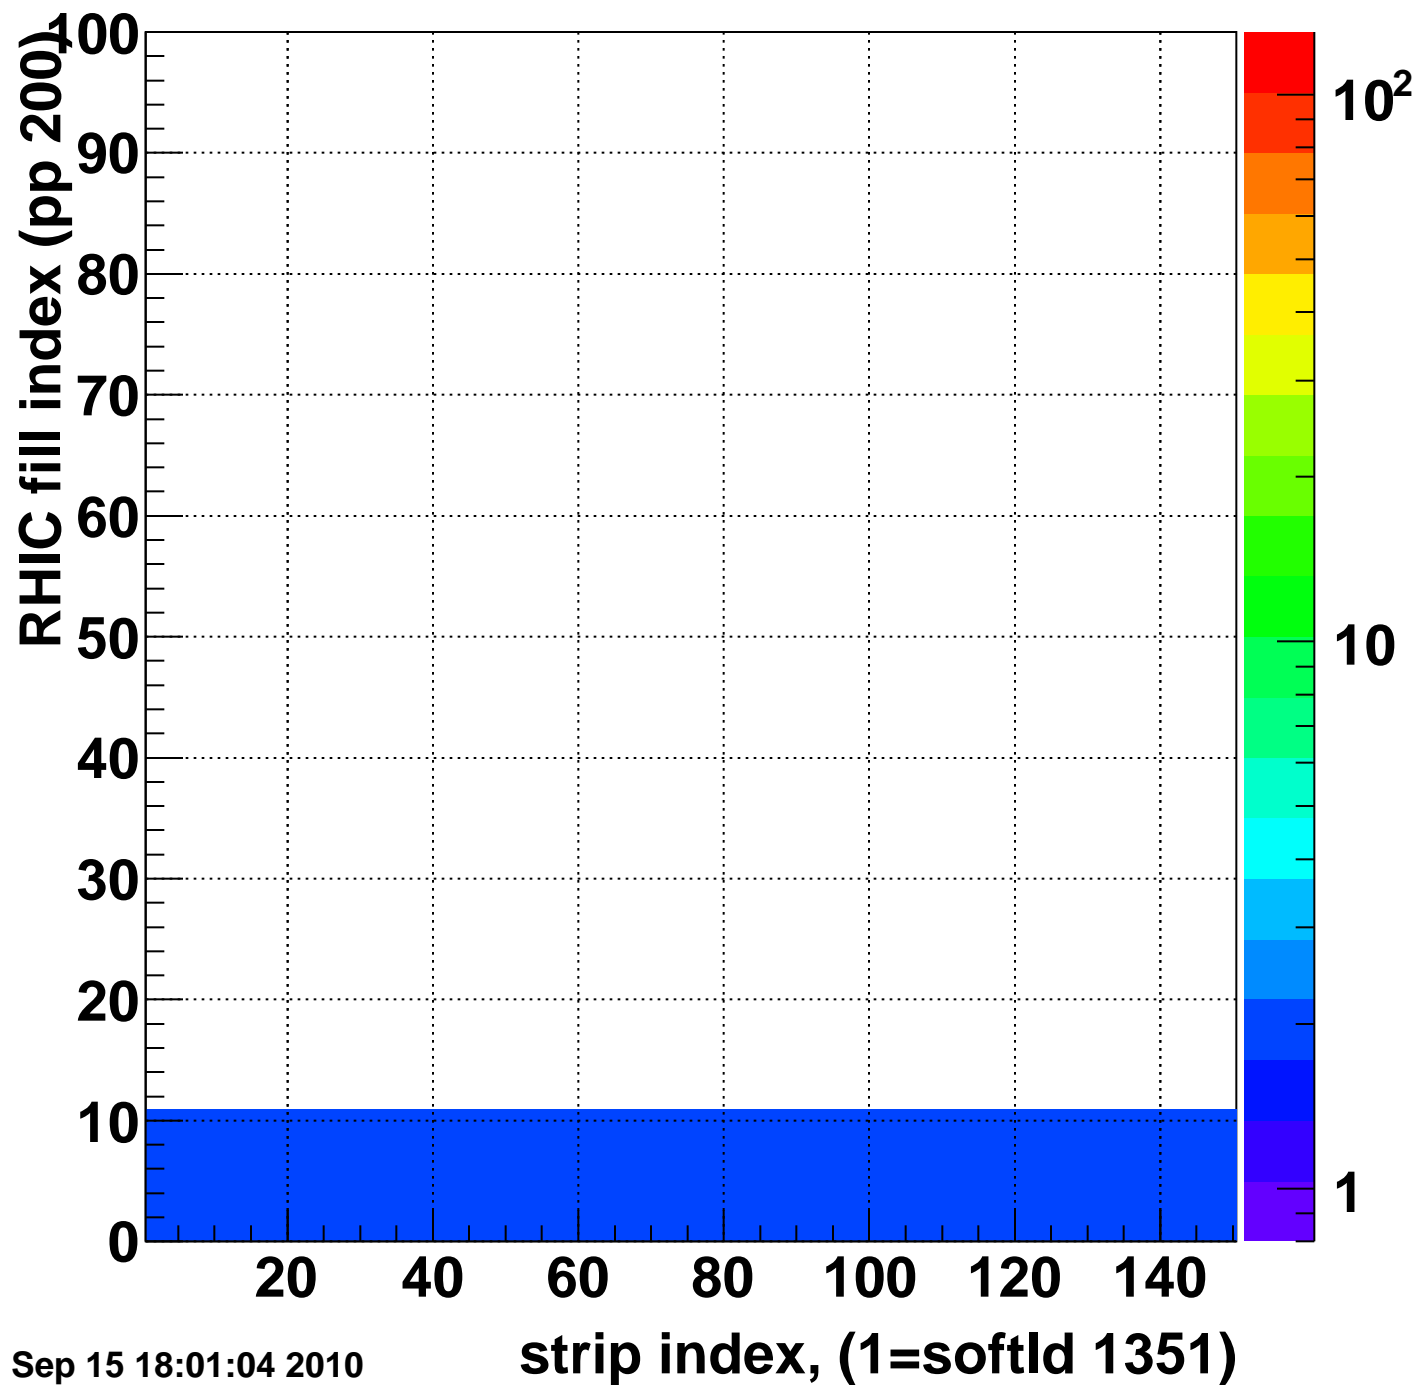

Rms of ped residuum (ADC), BSMDE mod=10, good strips

Entries 12993

Wed Sep 15 18:01:04 2010

Bad strips (color=error bits), BSMDE mod=10

Entries 2007

Wed Sep 15 18:01:04 2010

Rms of ped residuum (ADC), BSMDP mod=10, good strips

Entries 13350

Wed Sep 15 18:01:04 2010

strip index, (1=softId 1351)

Bad strips (color=error bits), BSMDE mod=10

Entries 1650

Wed Sep 15 18:01:04 2010