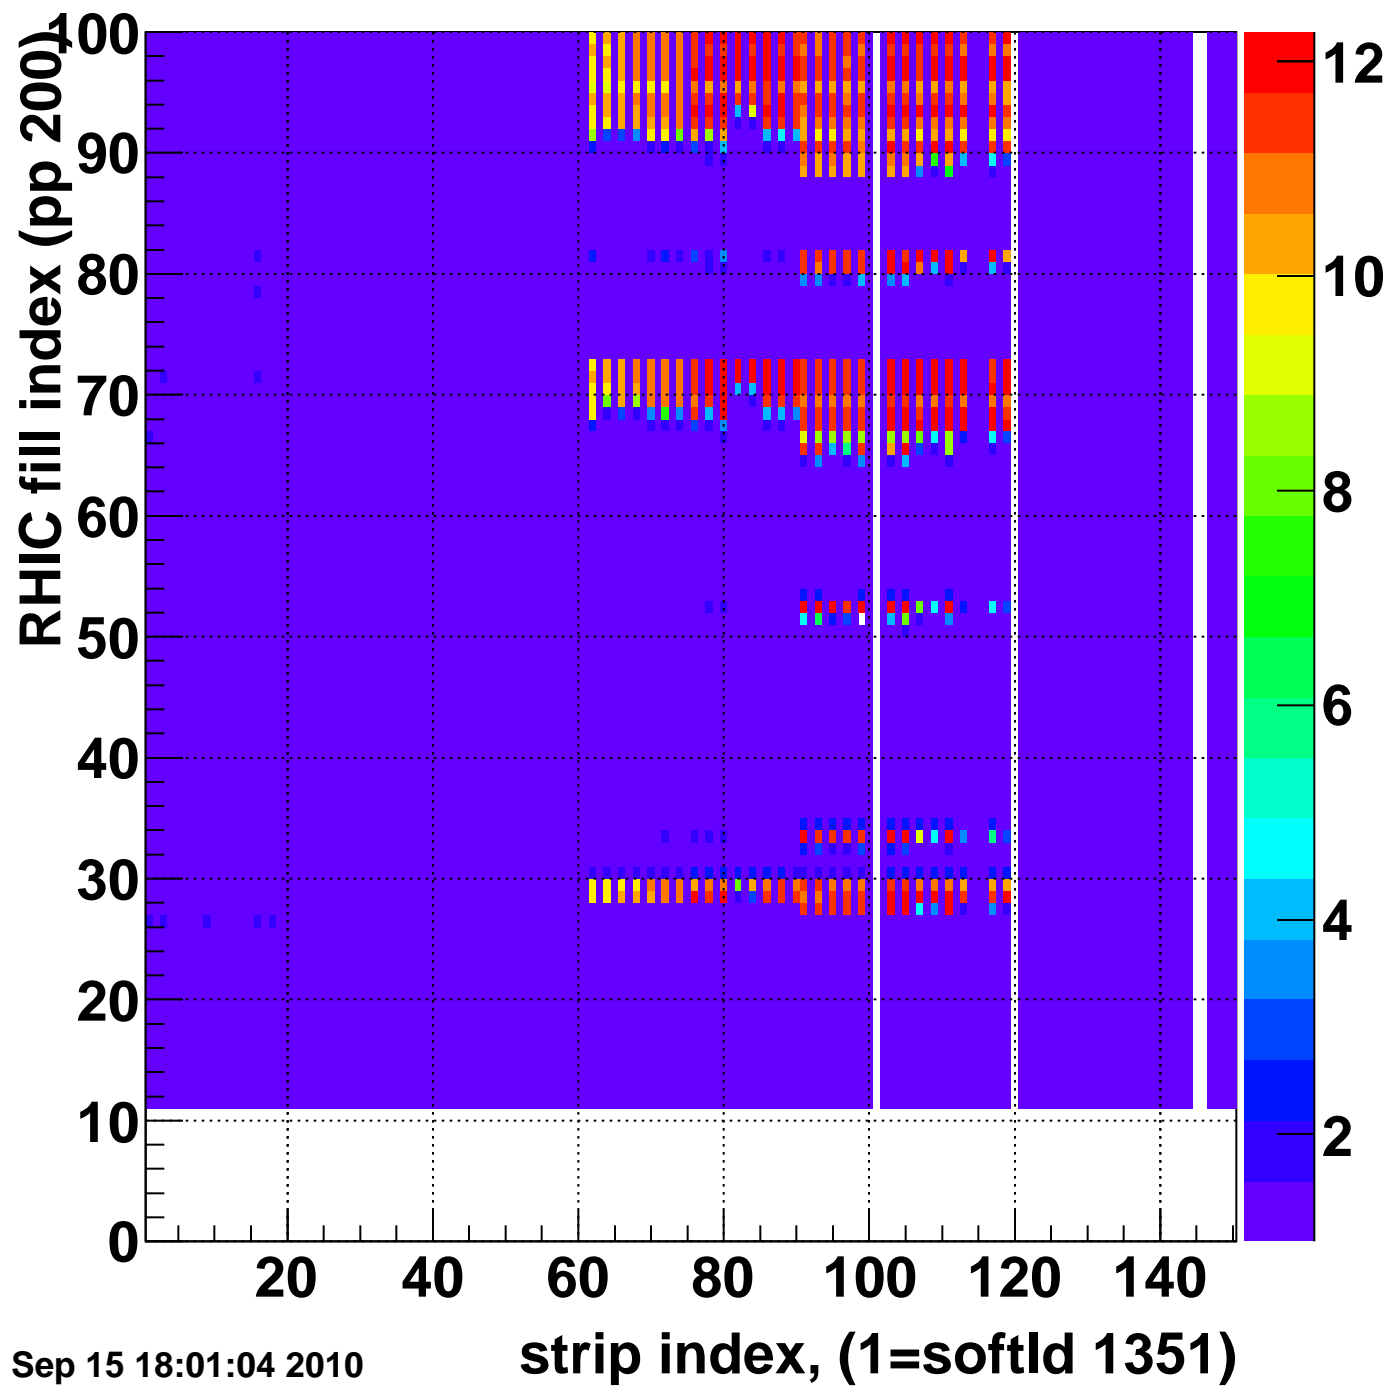

Rms of ped residuum (ADC), BSMDE mod=10, good strips

Entries 12993

Wed Sep 15 18:01:04 2010

Bad strips (color=error bits), BSMDE mod=10

Entries 2007

Wed Sep 15 18:01:04 2010

Rms of ped residuum (ADC), BSMDP mod=10, good strips

Entries 13350

Wed Sep 15 18:01:04 2010

strip index, (1=softId 1351)

Bad strips (color=error bits), BSMDE mod=10

Entries 1650

Wed Sep 15 18:01:04 2010