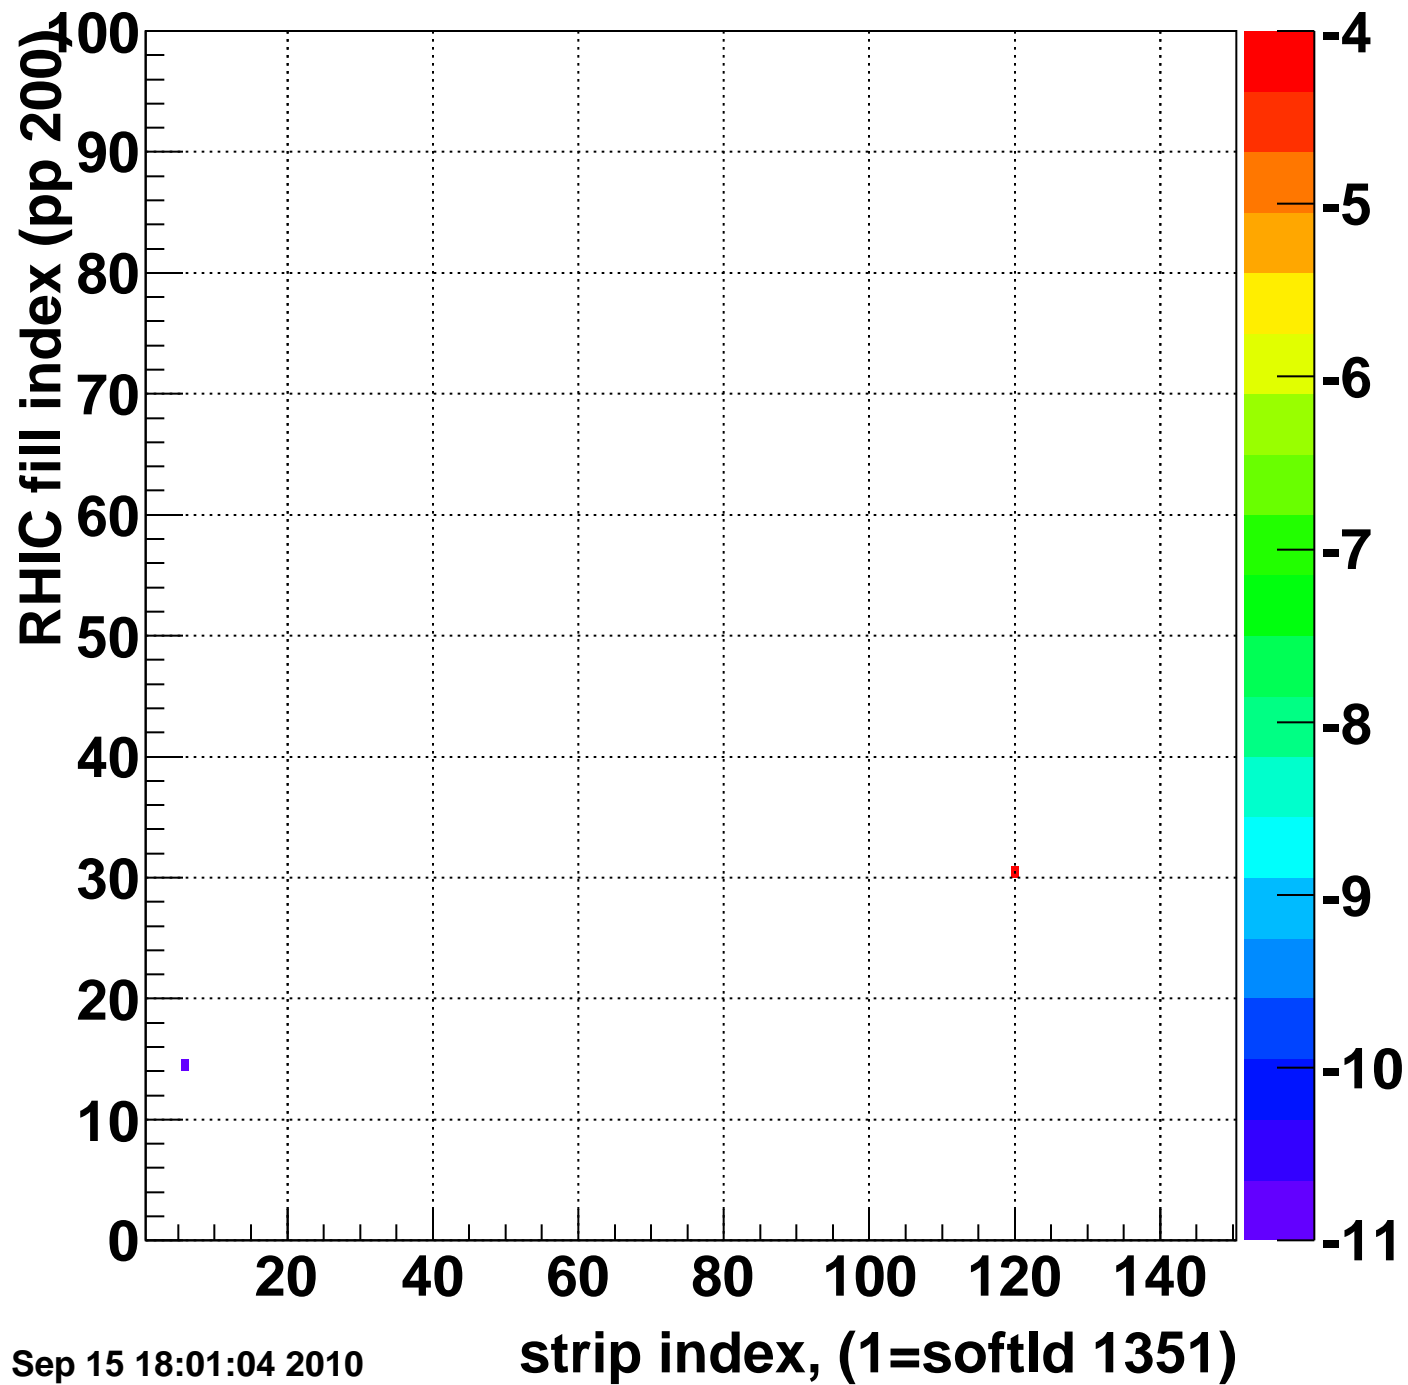

Rms of ped residuum (ADC), BSMDE mod=10, good strips

Entries 12993

Wed Sep 15 18:01:04 2010

Bad strips (color=error bits), BSMDE mod=10

Entries 2007

Wed Sep 15 18:01:04 2010

Rms of ped residuum (ADC), BSMDP mod=10, good strips

Entries 13350

Wed Sep 15 18:01:04 2010

strip index, (1=softId 1351)

Bad strips (color=error bits), BSMDE mod=10

Entries 1650

Wed Sep 15 18:01:04 2010