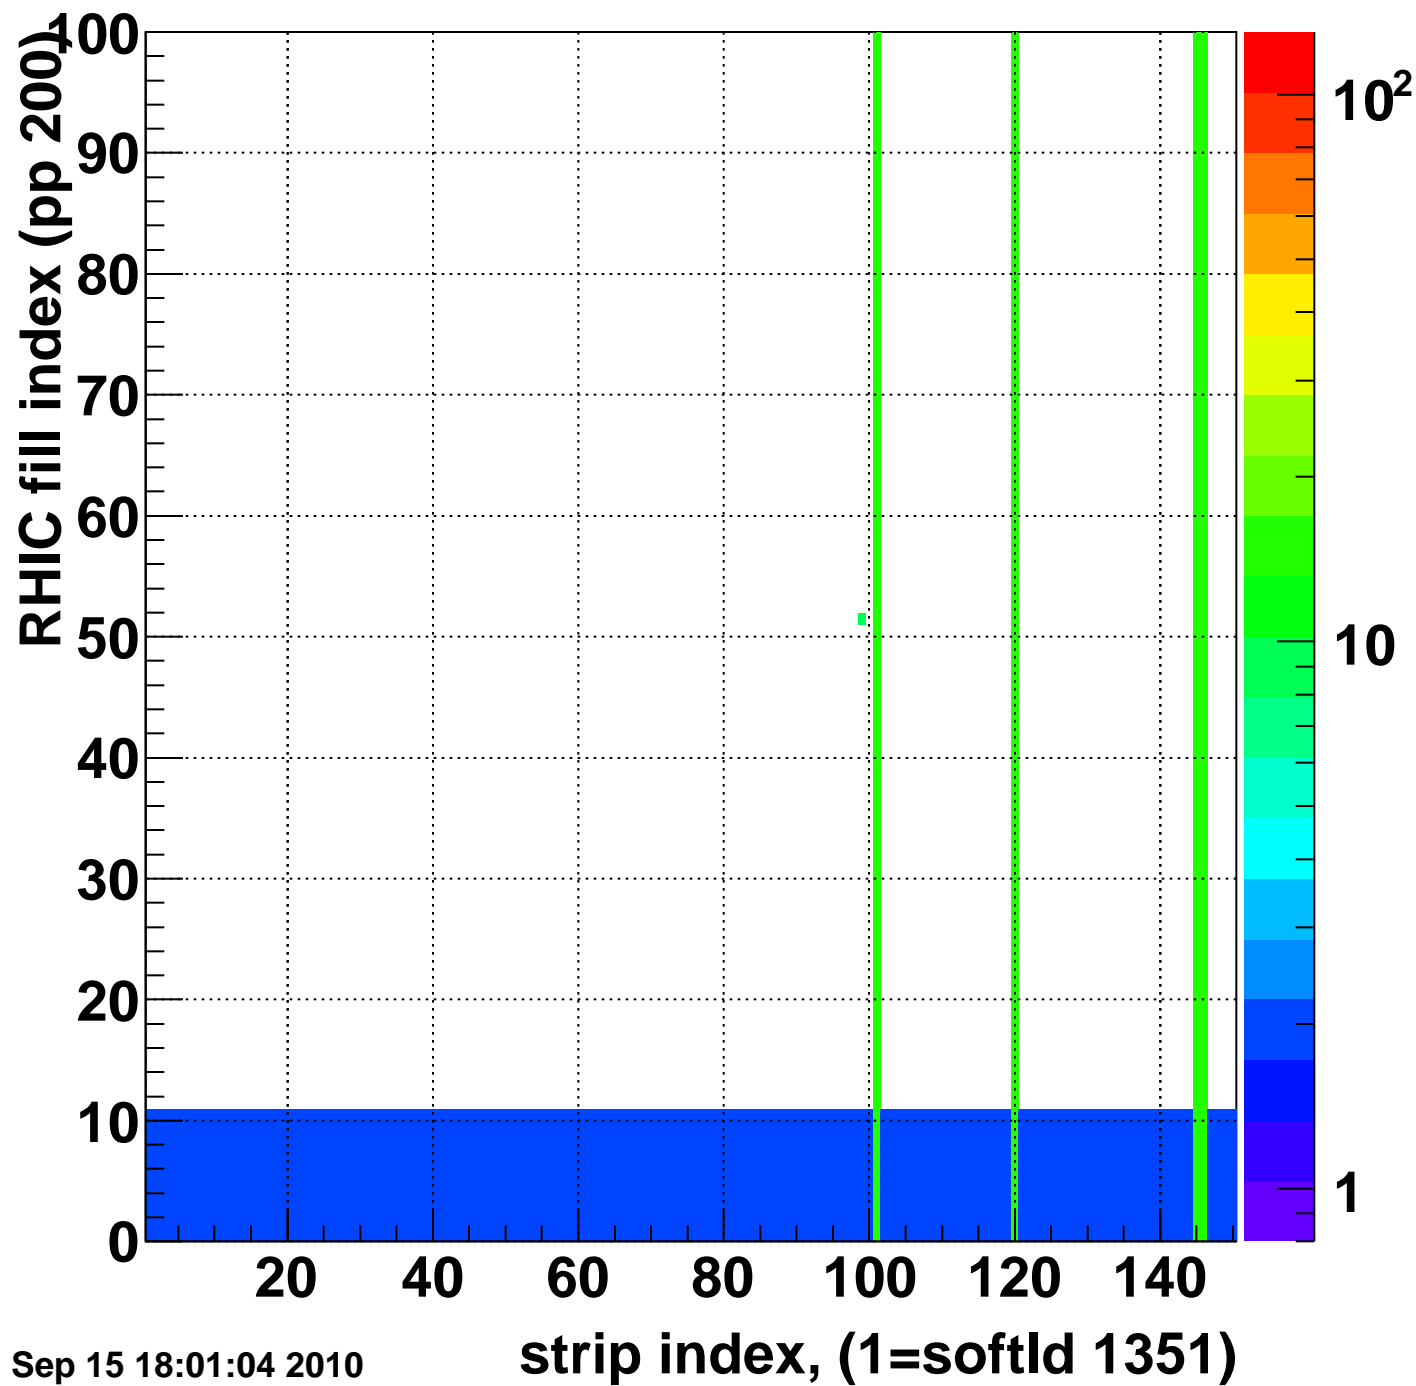

Rms of ped residuum (ADC), BSMDE mod=10, good strips

Entries 12993

Wed Sep 15 18:01:04 2010

Bad strips (color=error bits), BSMDE mod=10

Entries 2007

Wed Sep 15 18:01:04 2010

Rms of ped residuum (ADC), BSMDP mod=10, good strips

Entries 13350

Wed Sep 15 18:01:04 2010

strip index, (1=softId 1351)

Bad strips (color=error bits), BSMDE mod=10

Entries 1650

Wed Sep 15 18:01:04 2010