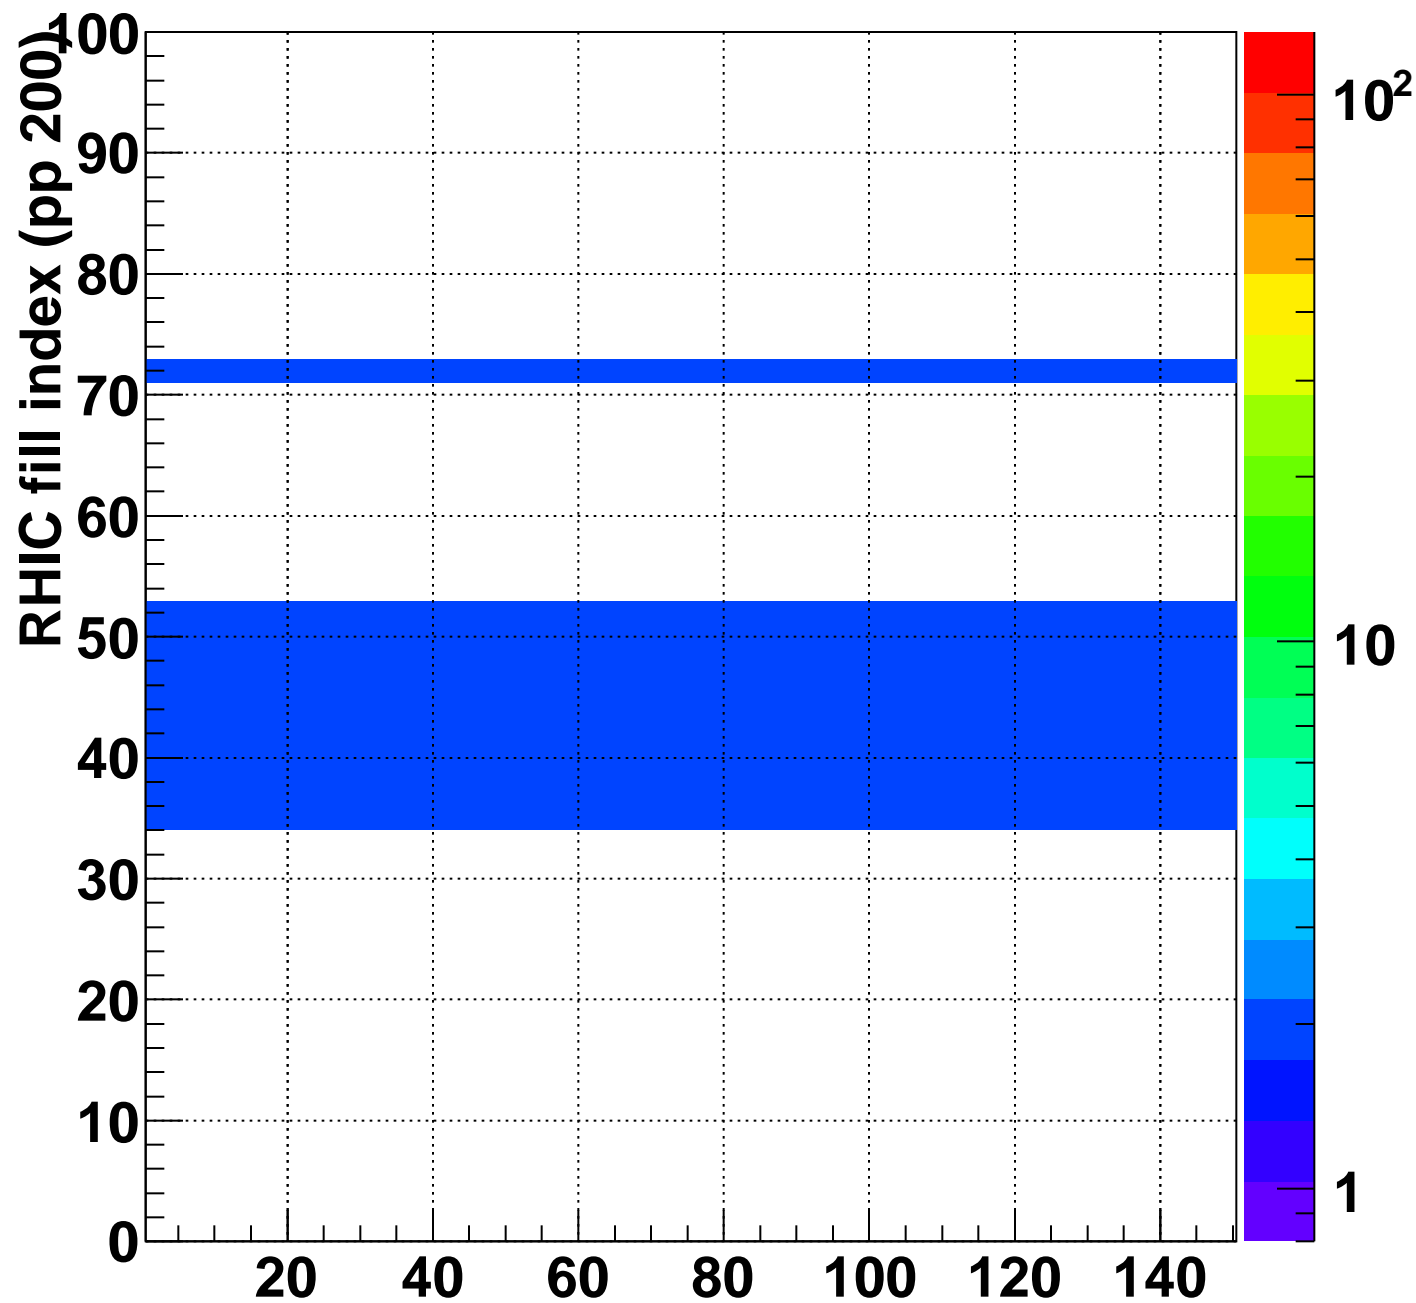

Bad strips (color=error bits), BSMDE mod=1110

Entries 3150

Wed Sep 15 18:01:43 2010

strip index, (1=softId 16351)