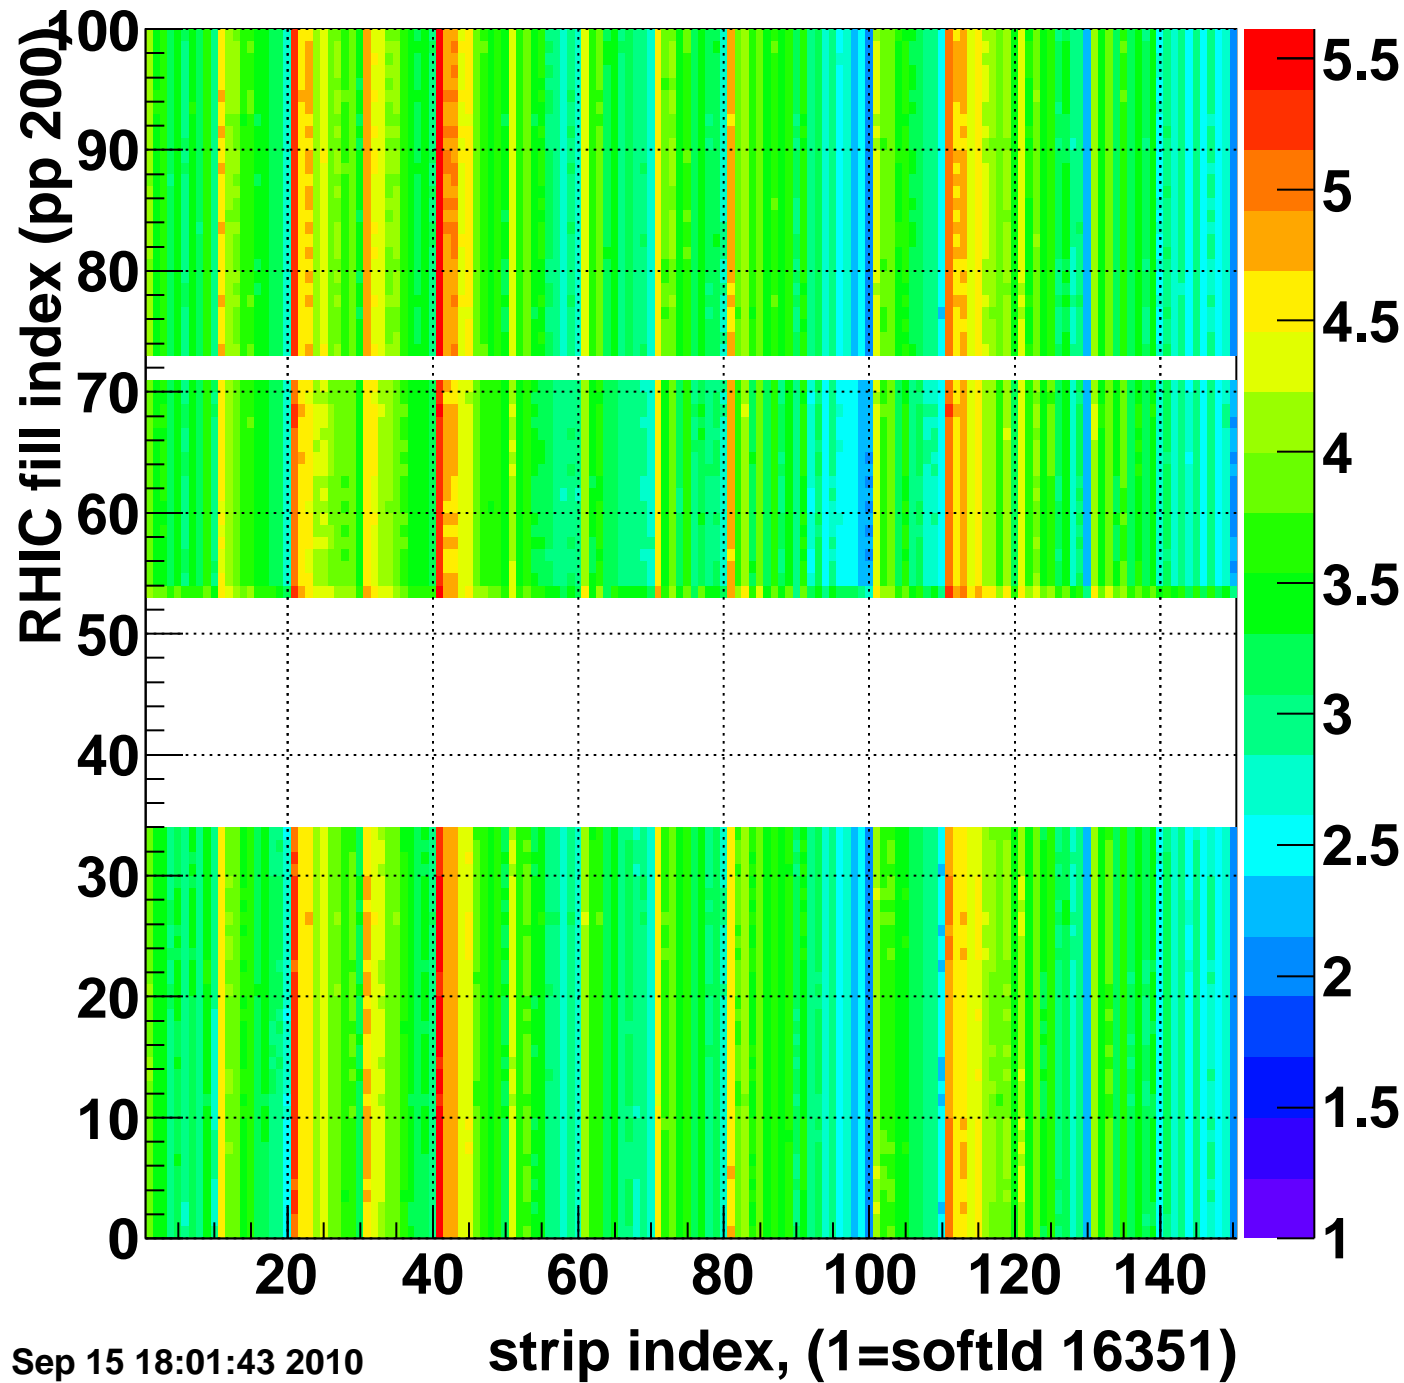

Rms of ped residuum (ADC), BSMDE mod=110, good strips

Entries 11850

Wed Sep 15 18:01:43 2010

Bad strips (color=error bits), BSMDE mod=1110

Entries 3150

Wed Sep 15 18:01:43 2010

strip index, (1=softld 16351)

Mpv of ped residuum (ADC), BSMDP mod=110, good strips

Entries 150

Wed Sep 15 18:01:43 2010

Rms of ped residuum (ADC), BSMDP mod=110, good strips

Entries 11850

Wed Sep 15 18:01:43 2010

Bad strips (color=error bits), BSMDE mod=1110

Entries 3150

Wed Sep 15 18:01:43 2010

strip index, (1=softId 16351)