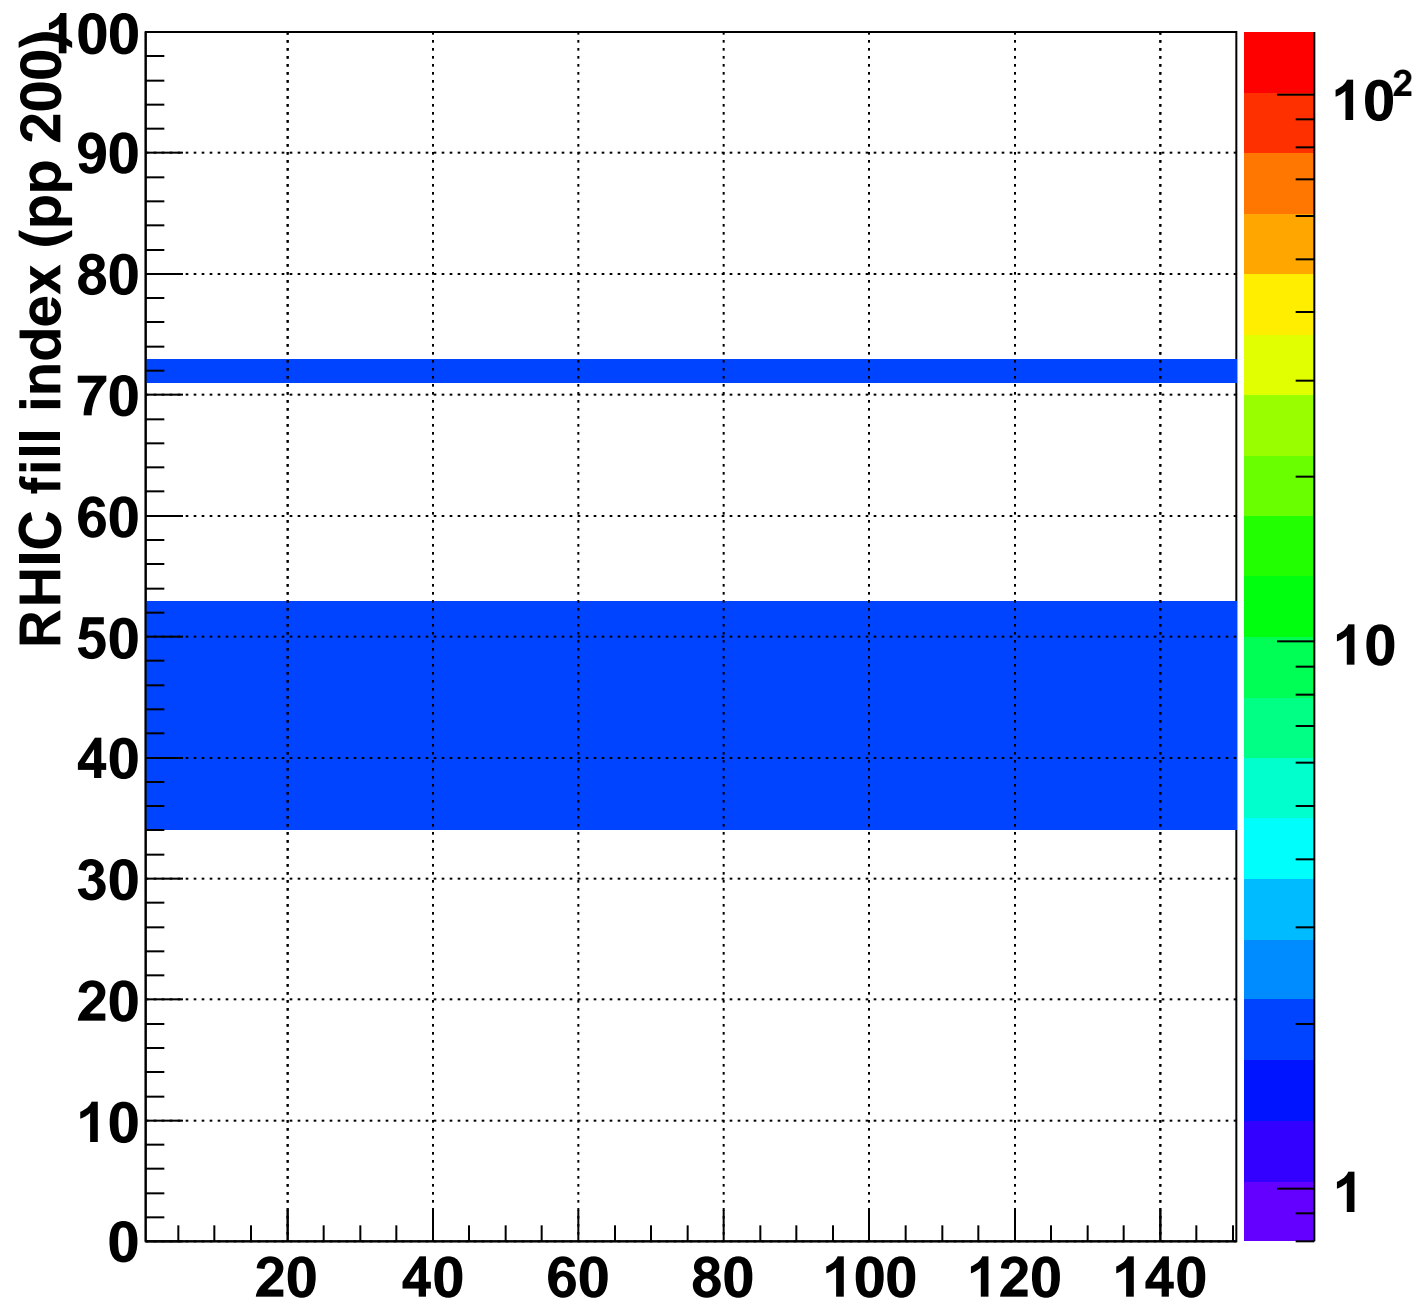

Rms of ped residuum (ADC), BSMDE mod=110, good strips

Entries 11850

Wed Sep 15 18:01:43 2010

Bad strips (color=error bits), BSMDE mod=1110

Entries 3150

Wed Sep 15 18:01:43 2010

strip index, (1=softld 16351)

Mpv of ped residuum (ADC), BSMDP mod=110, good strips

Entries 150

Wed Sep 15 18:01:43 2010

Rms of ped residuum (ADC), BSMDP mod=110, good strips

Entries 11850

Wed Sep 15 18:01:43 2010

Bad strips (color=error bits), BSMDE mod=1110

Entries 3150

Wed Sep 15 18:01:43 2010

strip index, (1=softId 16351)