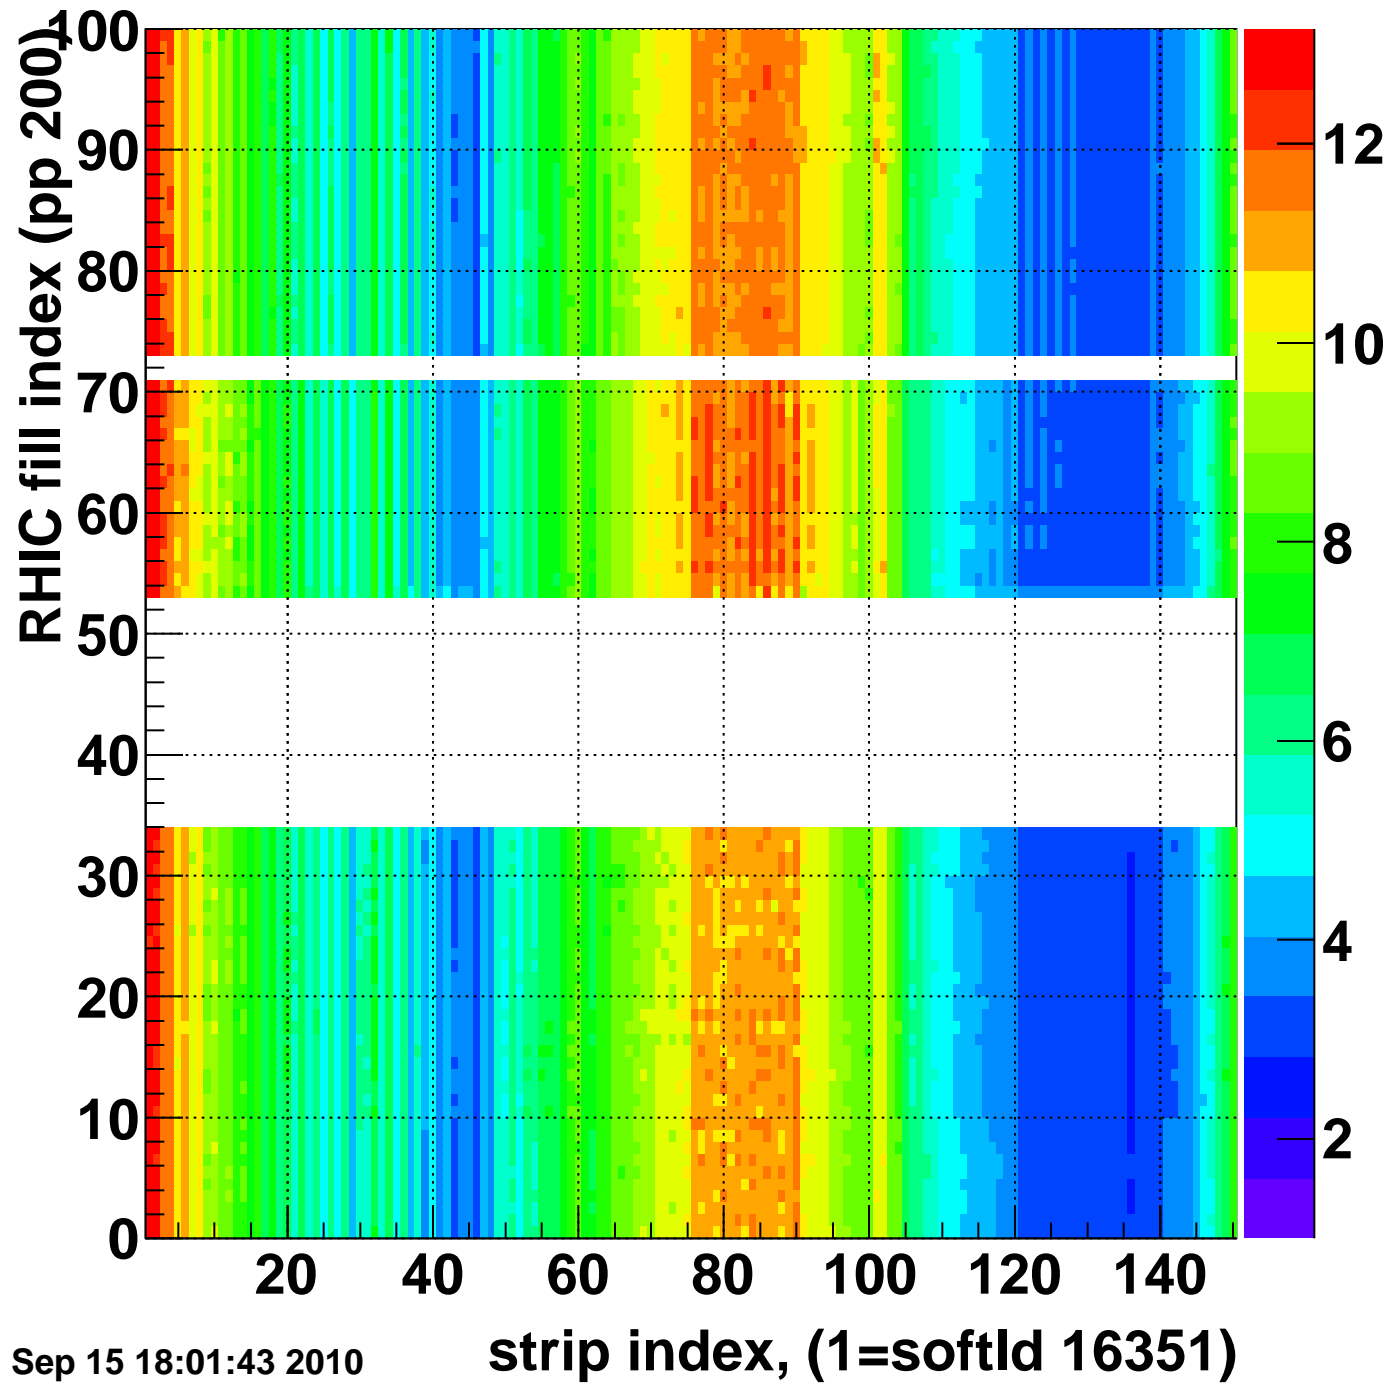

Rms of ped residuum (ADC), BSMDE mod=110, good strips

Entries 11850

Wed Sep 15 18:01:43 2010

Bad strips (color=error bits), BSMDE mod=1110

Entries 3150

Wed Sep 15 18:01:43 2010

strip index, (1=softld 16351)

Mpv of ped residuum (ADC), BSMDP mod=110, good strips

Entries 150

Wed Sep 15 18:01:43 2010

Rms of ped residuum (ADC), BSMDP mod=110, good strips

Entries 11850

Wed Sep 15 18:01:43 2010

Bad strips (color=error bits), BSMDE mod=1110

Entries 3150

Wed Sep 15 18:01:43 2010

strip index, (1=softId 16351)