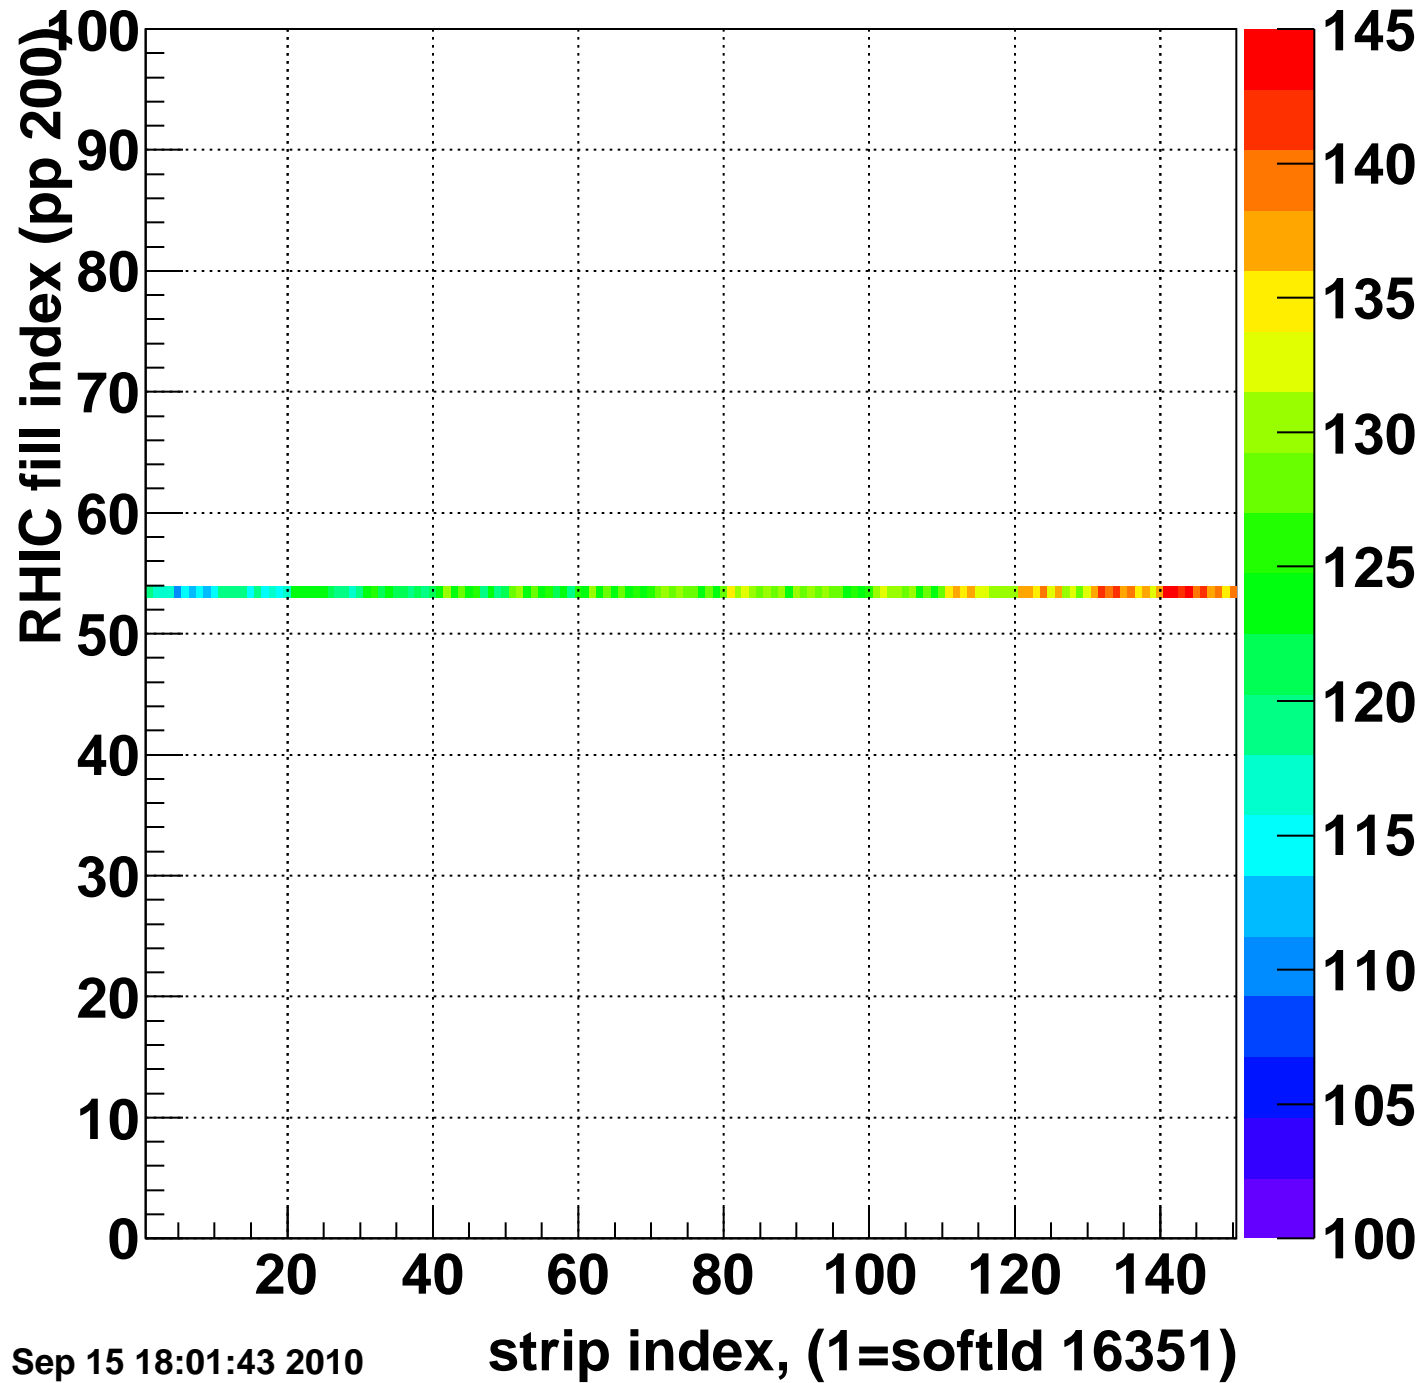

Rms of ped residuum (ADC), BSMDE mod=110, good strips

Entries 11850

Wed Sep 15 18:01:43 2010

Bad strips (color=error bits), BSMDE mod=1110

Entries 3150

Wed Sep 15 18:01:43 2010

strip index, (1=softld 16351)

Mpv of ped residuum (ADC), BSMDP mod=110, good strips

Entries 150

Wed Sep 15 18:01:43 2010

Rms of ped residuum (ADC), BSMDP mod=110, good strips

Entries 11850

Wed Sep 15 18:01:43 2010

Bad strips (color=error bits), BSMDE mod=1110

Entries 3150

Wed Sep 15 18:01:43 2010

strip index, (1=softId 16351)