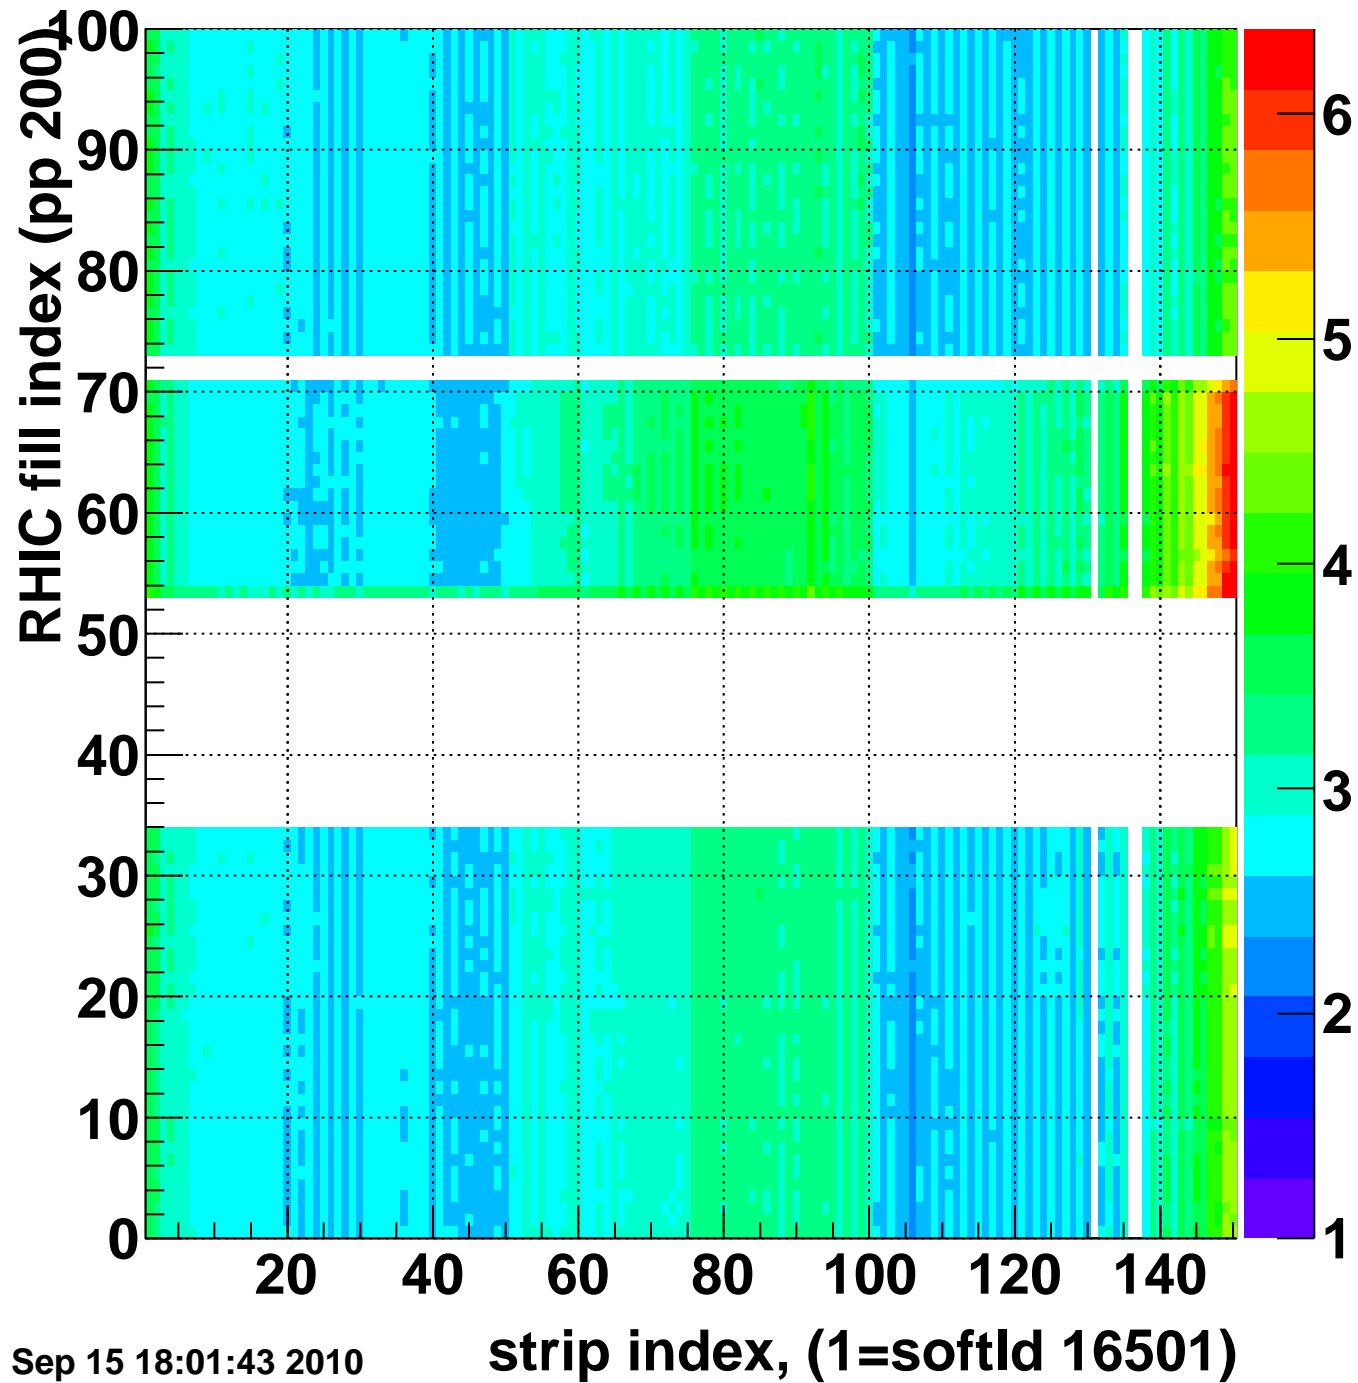

Rms of ped residuum (ADC), BSMDE mod=111, good strips

Entries 11613

Wed Sep 15 18:01:43 2010

Bad strips (color=error bits), BSMDE mod=111

Entries 3387

Wed Sep 15 18:01:43 2010

Rms of ped residuum (ADC), BSMDP mod=111, good strips

Entries 11850

Wed Sep 15 18:01:43 2010

Bad strips (color=error bits), BSMDE mod=111

Entries 3150

Wed Sep 15 18:01:43 2010