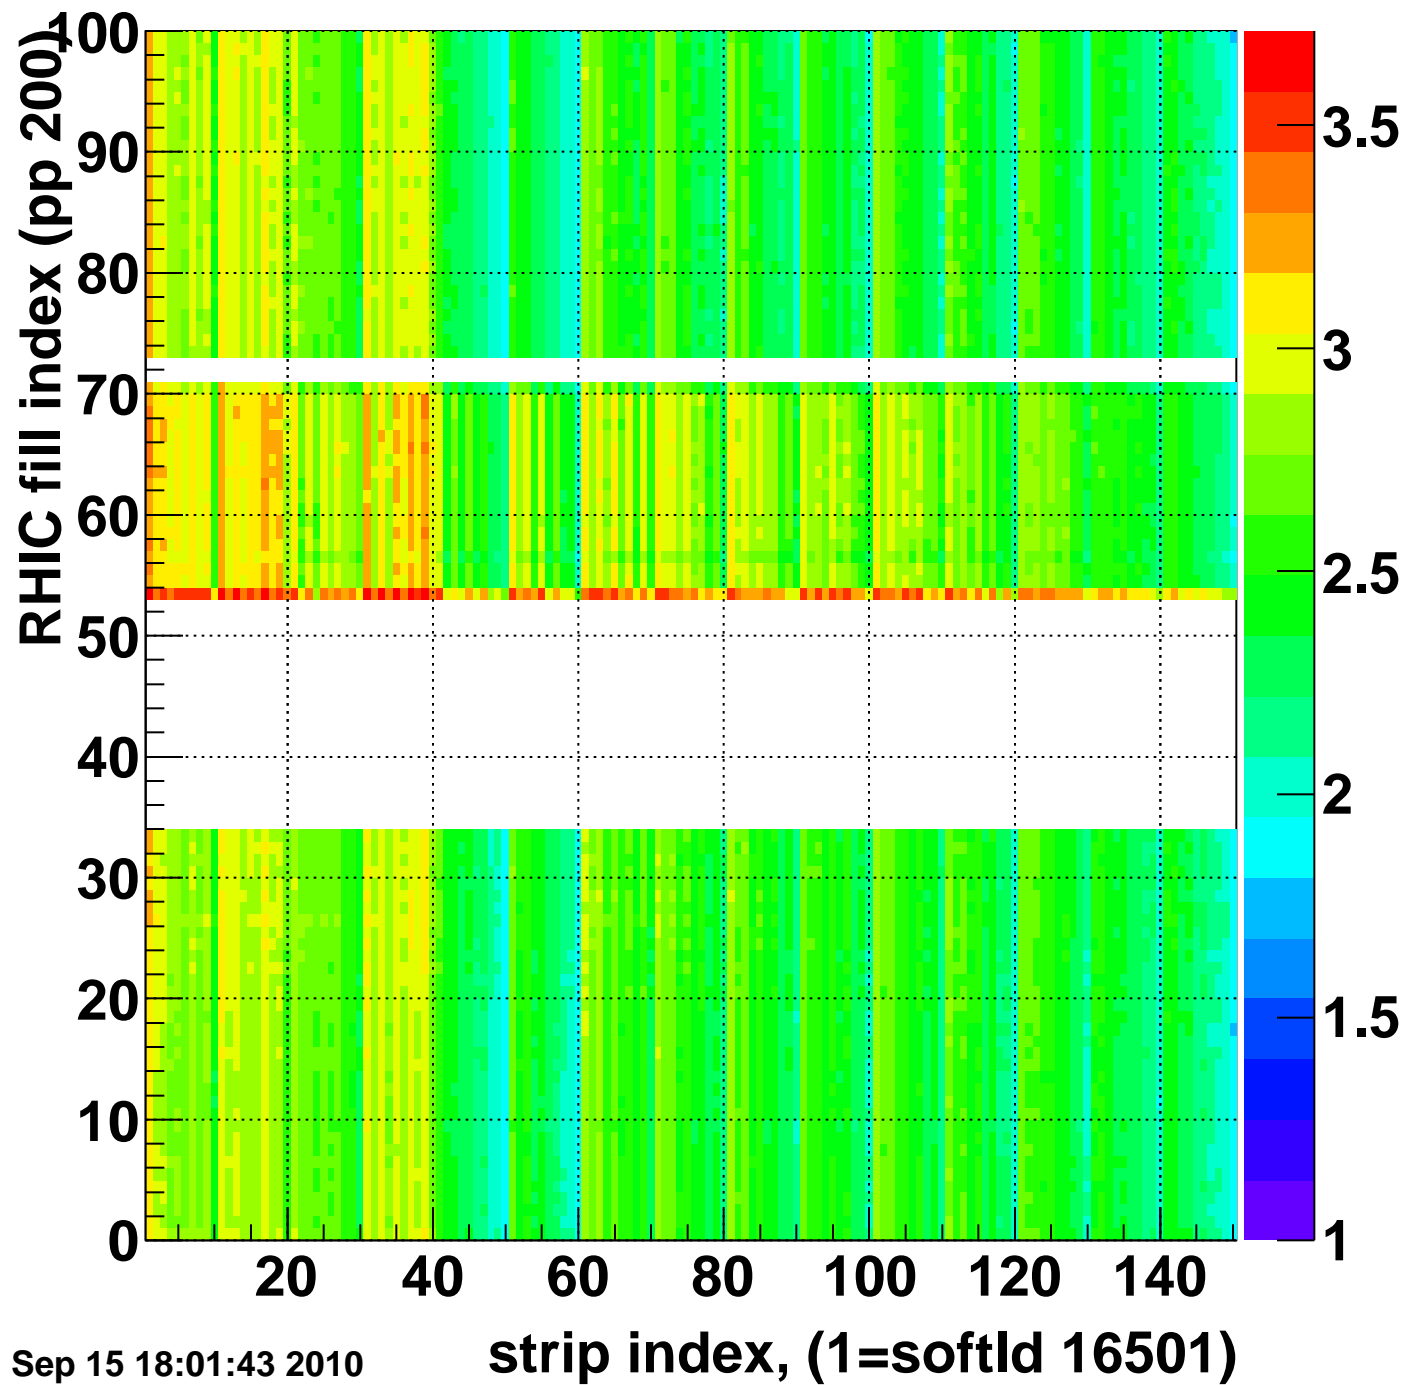

Rms of ped residuum (ADC), BSMDE mod=111, good strips

Entries 11613

Wed Sep 15 18:01:43 2010

Bad strips (color=error bits), BSMDE mod=111

Entries 3387

Wed Sep 15 18:01:43 2010

Rms of ped residuum (ADC), BSMDP mod=111, good strips

Entries 11850

Wed Sep 15 18:01:43 2010

Bad strips (color=error bits), BSMDE mod=111

Entries 3150

Wed Sep 15 18:01:43 2010