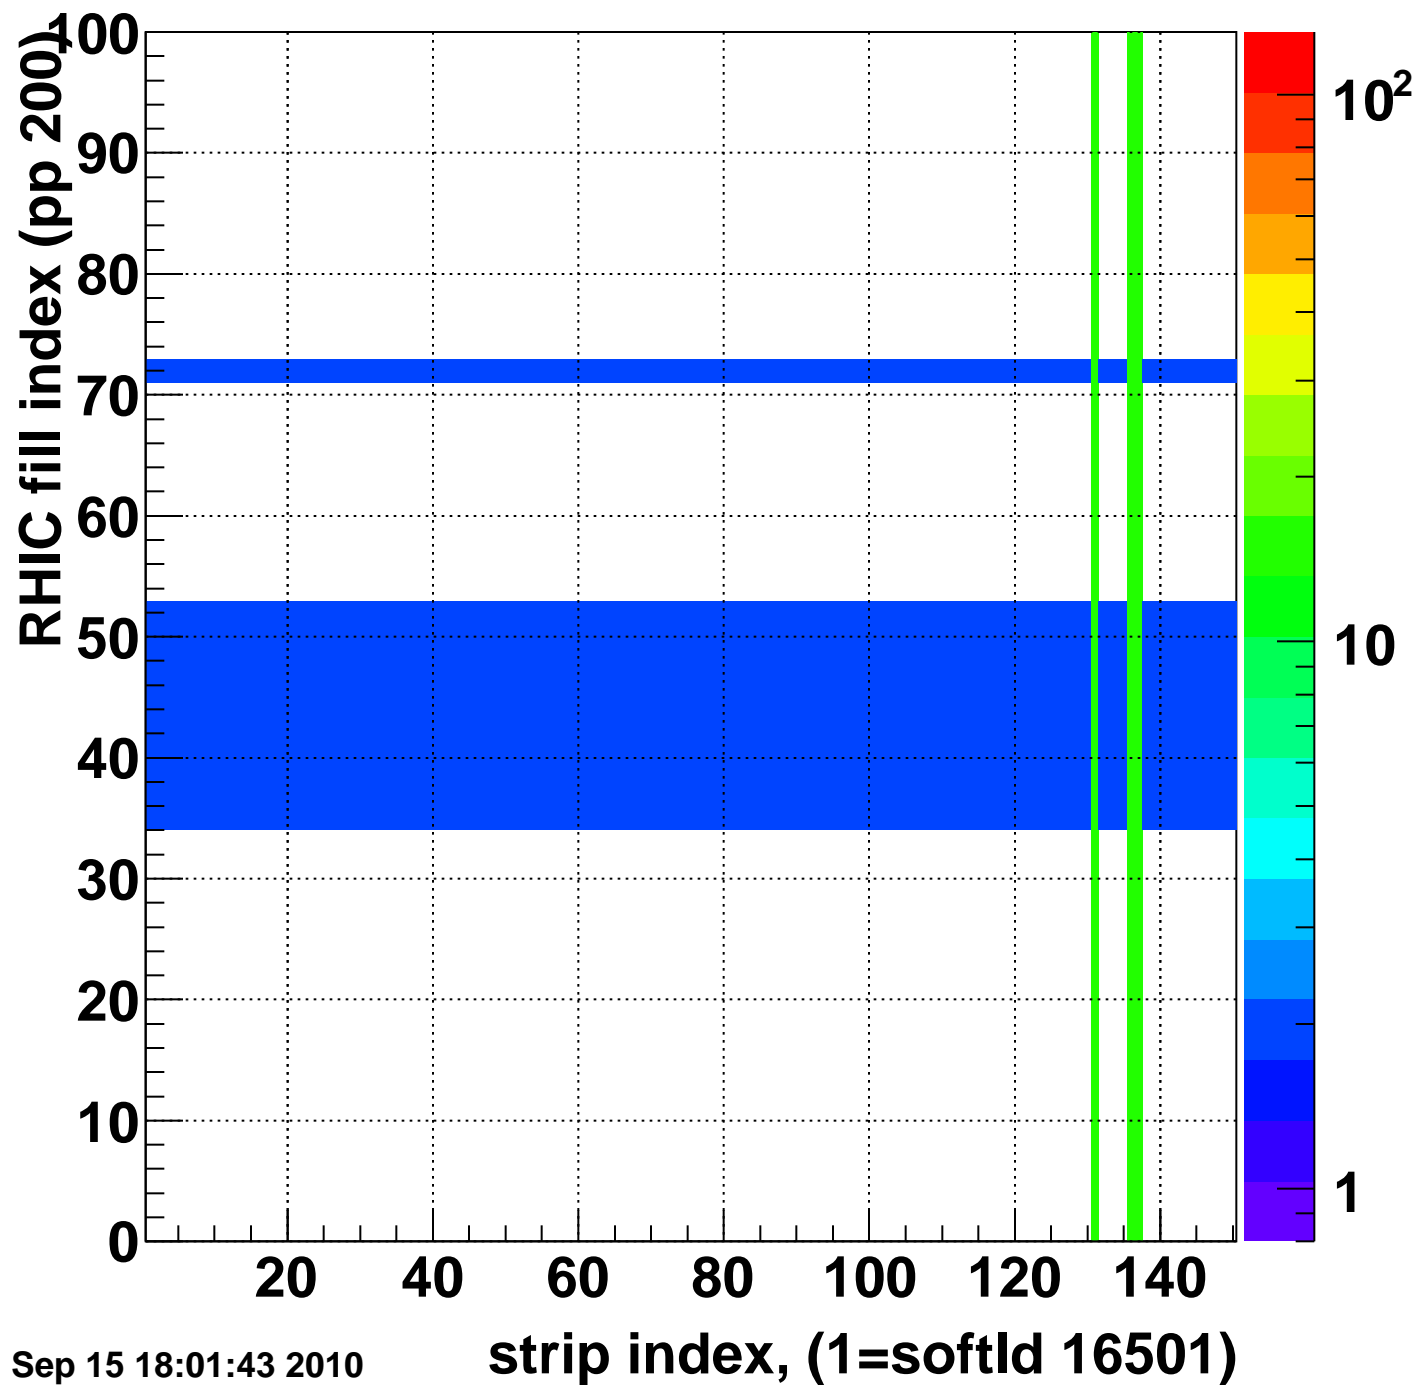

Rms of ped residuum (ADC), BSMDE mod=111, good strips

Entries 11613

Wed Sep 15 18:01:43 2010

Bad strips (color=error bits), BSMDE mod=111

Entries 3387

Wed Sep 15 18:01:43 2010

Rms of ped residuum (ADC), BSMDP mod=111, good strips

Entries 11850

Wed Sep 15 18:01:43 2010

Bad strips (color=error bits), BSMDE mod=111

Entries 3150

Wed Sep 15 18:01:43 2010