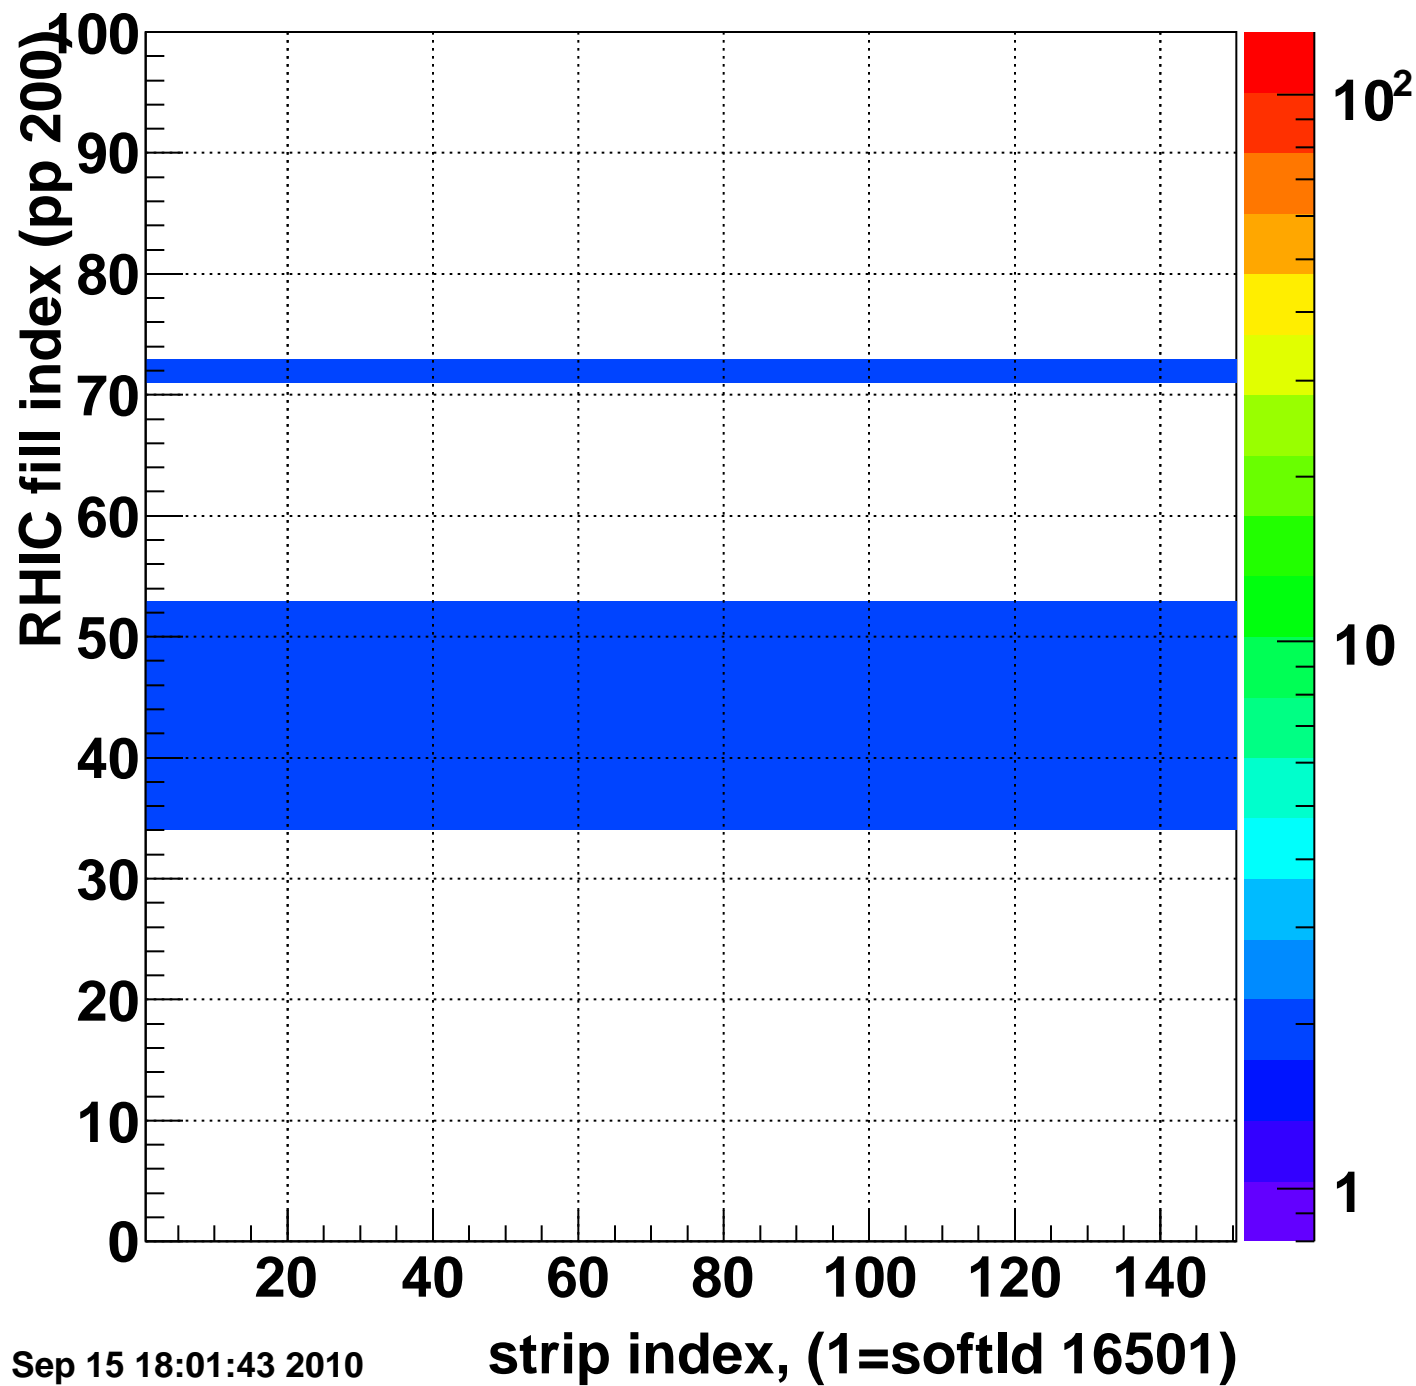

Rms of ped residuum (ADC), BSMDE mod=111, good strips

Entries 11613

Wed Sep 15 18:01:43 2010

Bad strips (color=error bits), BSMDE mod=111

Entries 3387

Wed Sep 15 18:01:43 2010

Rms of ped residuum (ADC), BSMDP mod=111, good strips

Entries 11850

Wed Sep 15 18:01:43 2010

Bad strips (color=error bits), BSMDE mod=111

Entries 3150

Wed Sep 15 18:01:43 2010