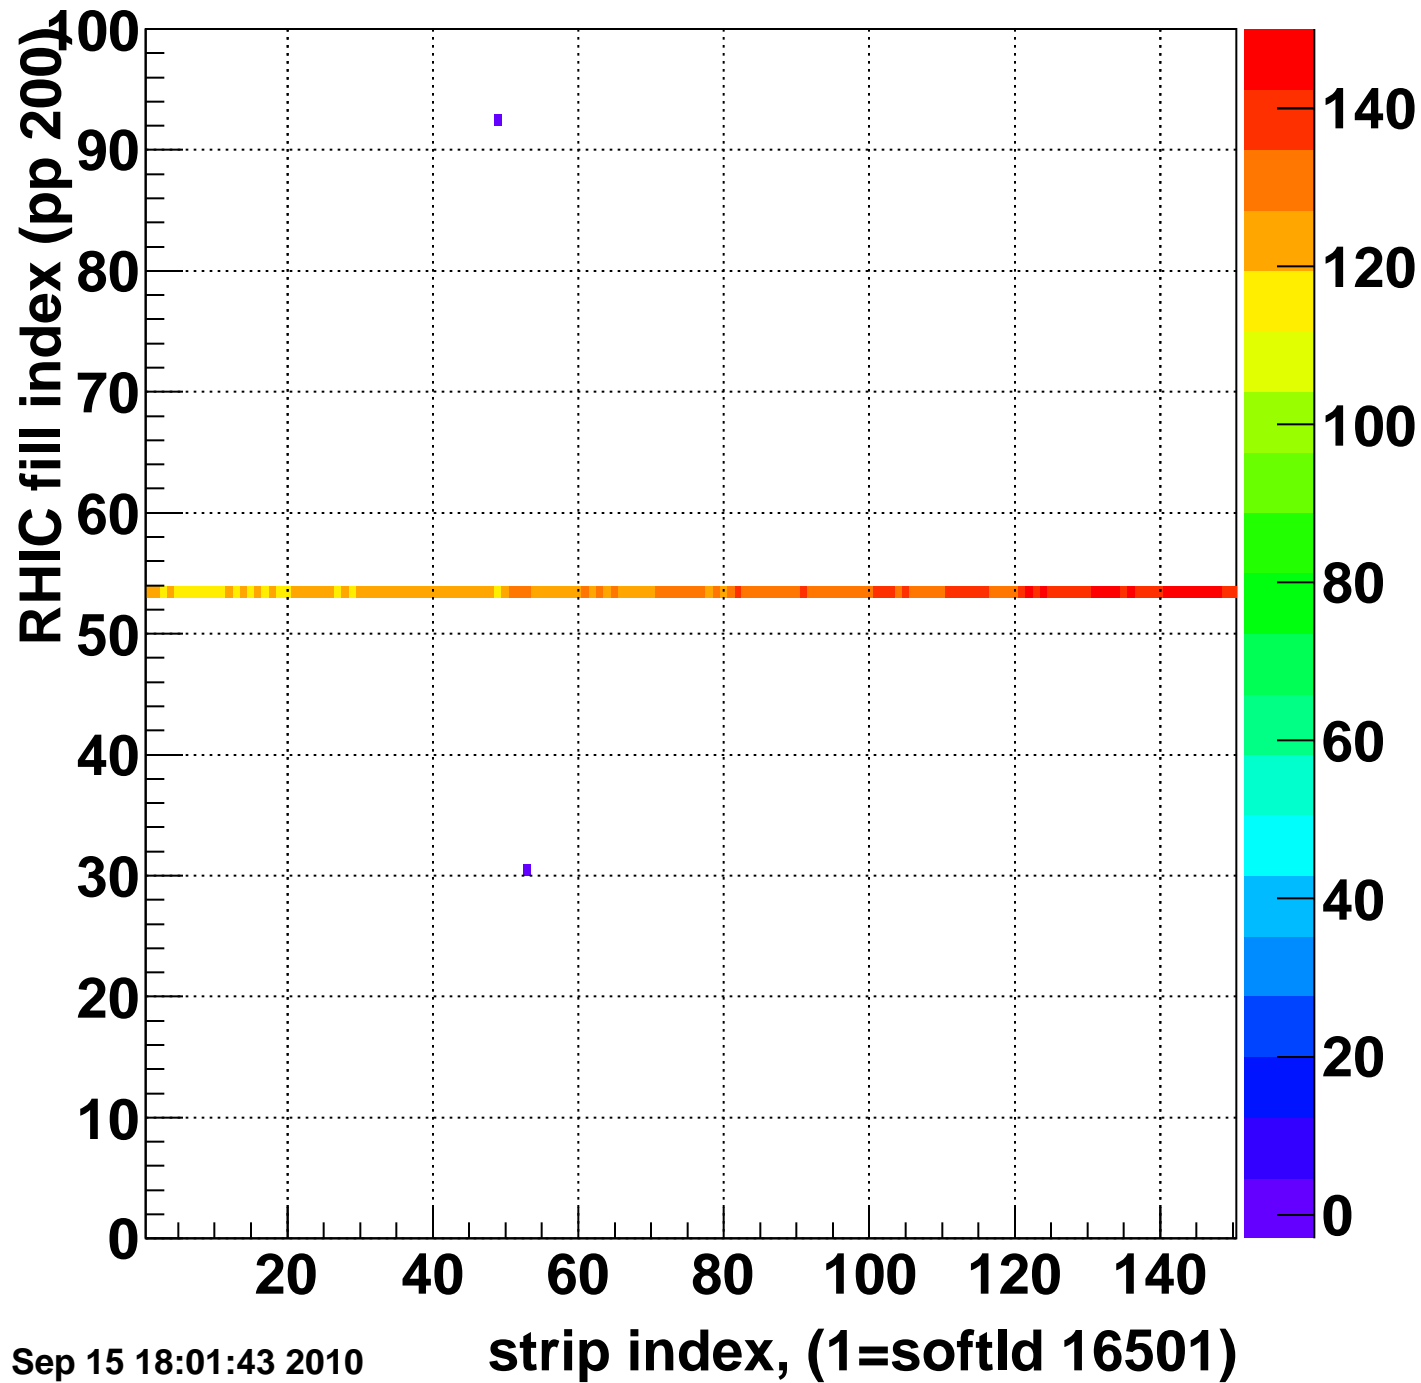

Rms of ped residuum (ADC), BSMDE mod=111, good strips

Entries 11613

Wed Sep 15 18:01:43 2010

Bad strips (color=error bits), BSMDE mod=111

Entries 3387

Wed Sep 15 18:01:43 2010

Rms of ped residuum (ADC), BSMDP mod=111, good strips

Entries 11850

Wed Sep 15 18:01:43 2010

Bad strips (color=error bits), BSMDE mod=111

Entries 3150

Wed Sep 15 18:01:43 2010