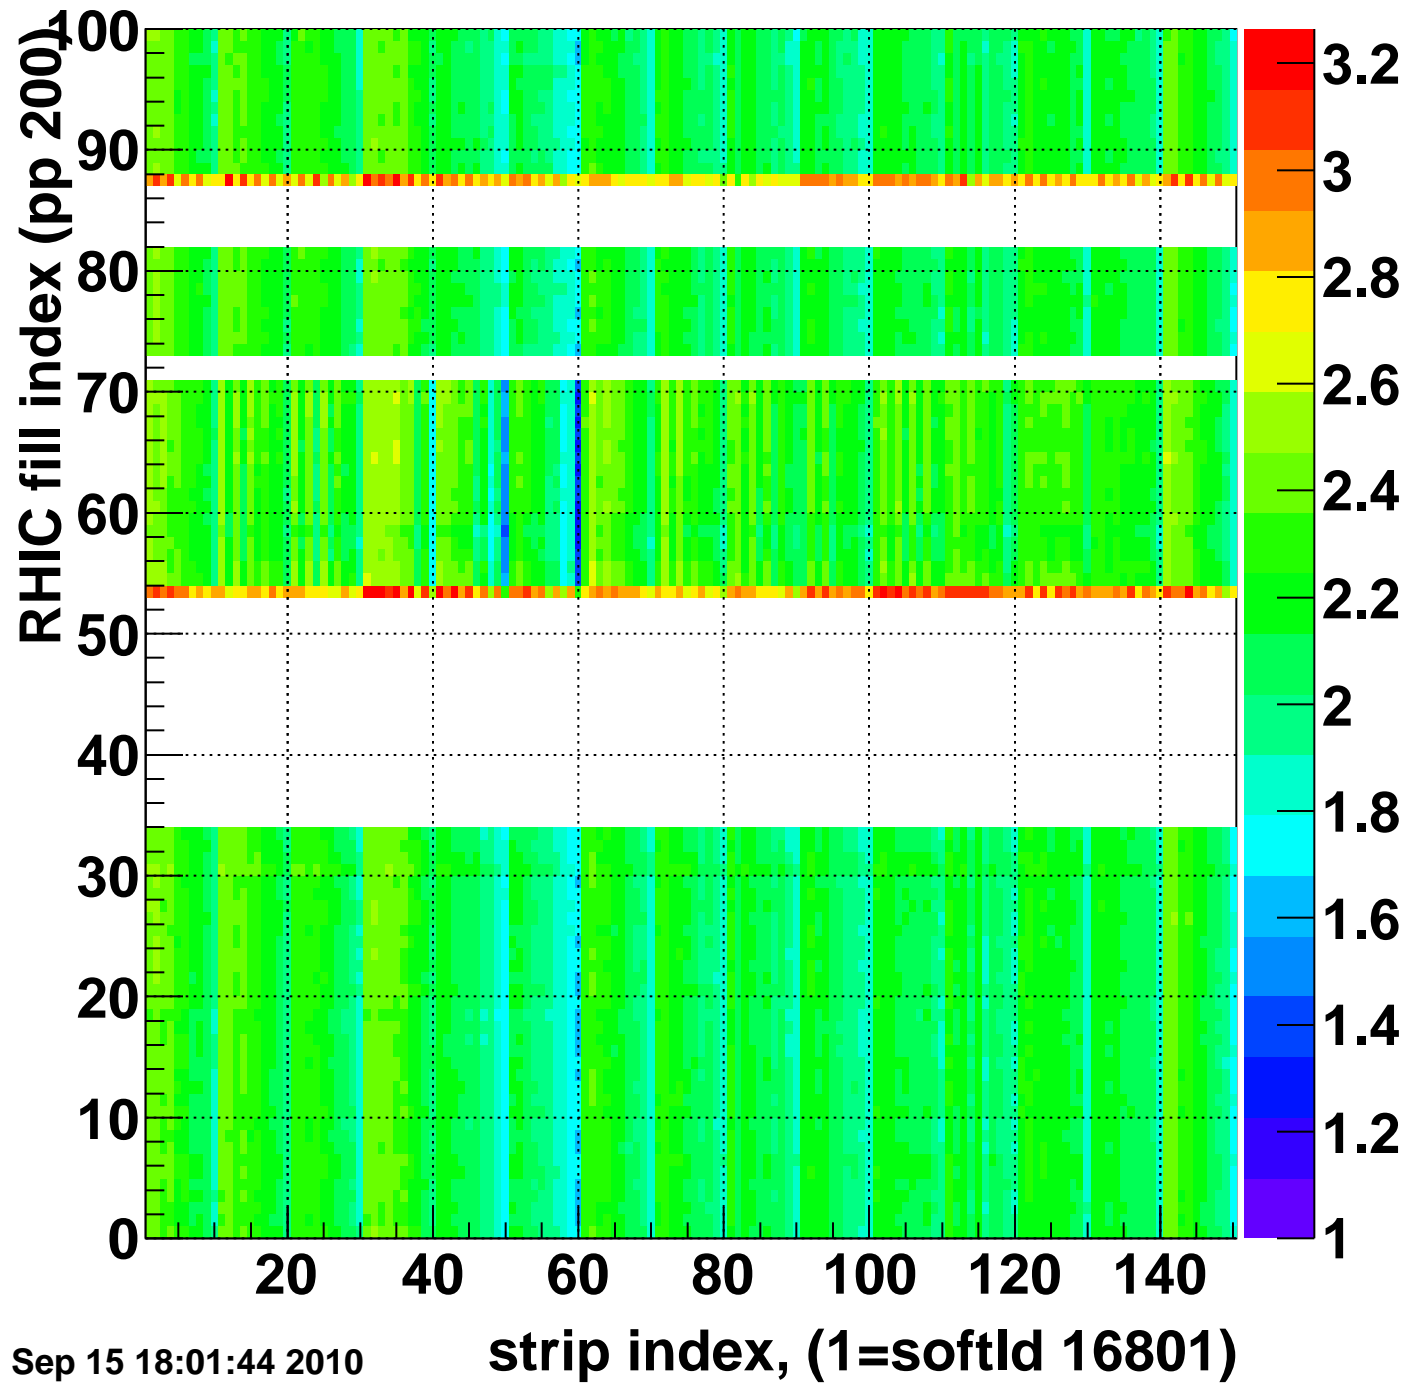

Rms of ped residuum (ADC), BSMDE mod=113, good strips

Entries 11100

Wed Sep 15 18:01:44 2010

Bad strips (color=error bits), BSMDE mod=1113

Entries 3900

Wed Sep 15 18:01:44 2010

strip index, (1=softld 16801)

Mpv of ped residuum (ADC), BSMDP mod=113, good strips

Entries 302

Wed Sep 15 18:01:44 2010

Rms of ped residuum (ADC), BSMDP mod=113, good strips

Entries 11100

Wed Sep 15 18:01:44 2010

Bad strips (color=error bits), BSMDE mod=1113

Entries 3900

Wed Sep 15 18:01:44 2010

strip index, (1=softld 16801)