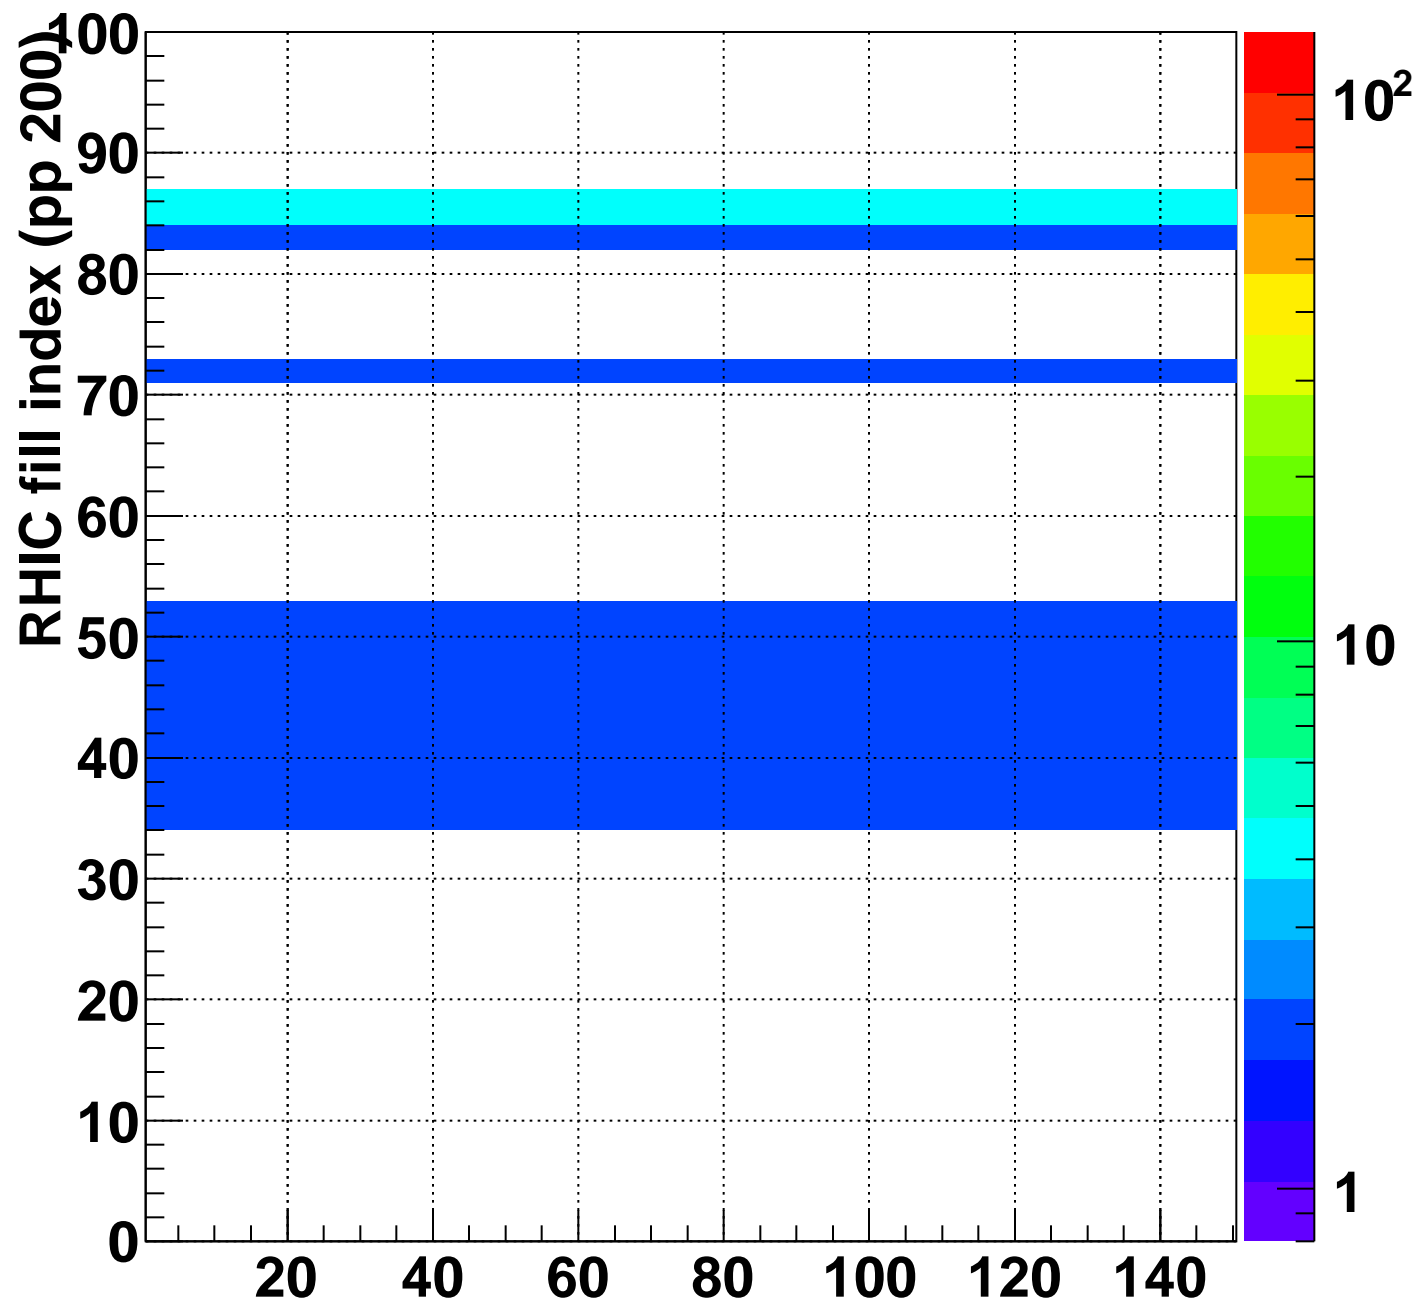

Rms of ped residuum (ADC), BSMDE mod=113, good strips

Entries 11100

Wed Sep 15 18:01:44 2010

Bad strips (color=error bits), BSMDE mod=1113

Entries 3900

Wed Sep 15 18:01:44 2010

strip index, (1=softld 16801)

Mpv of ped residuum (ADC), BSMDP mod=113, good strips

Entries 302

Wed Sep 15 18:01:44 2010

Rms of ped residuum (ADC), BSMDP mod=113, good strips

Entries 11100

Wed Sep 15 18:01:44 2010

Bad strips (color=error bits), BSMDE mod=1113

Entries 3900

Wed Sep 15 18:01:44 2010

strip index, (1=softld 16801)