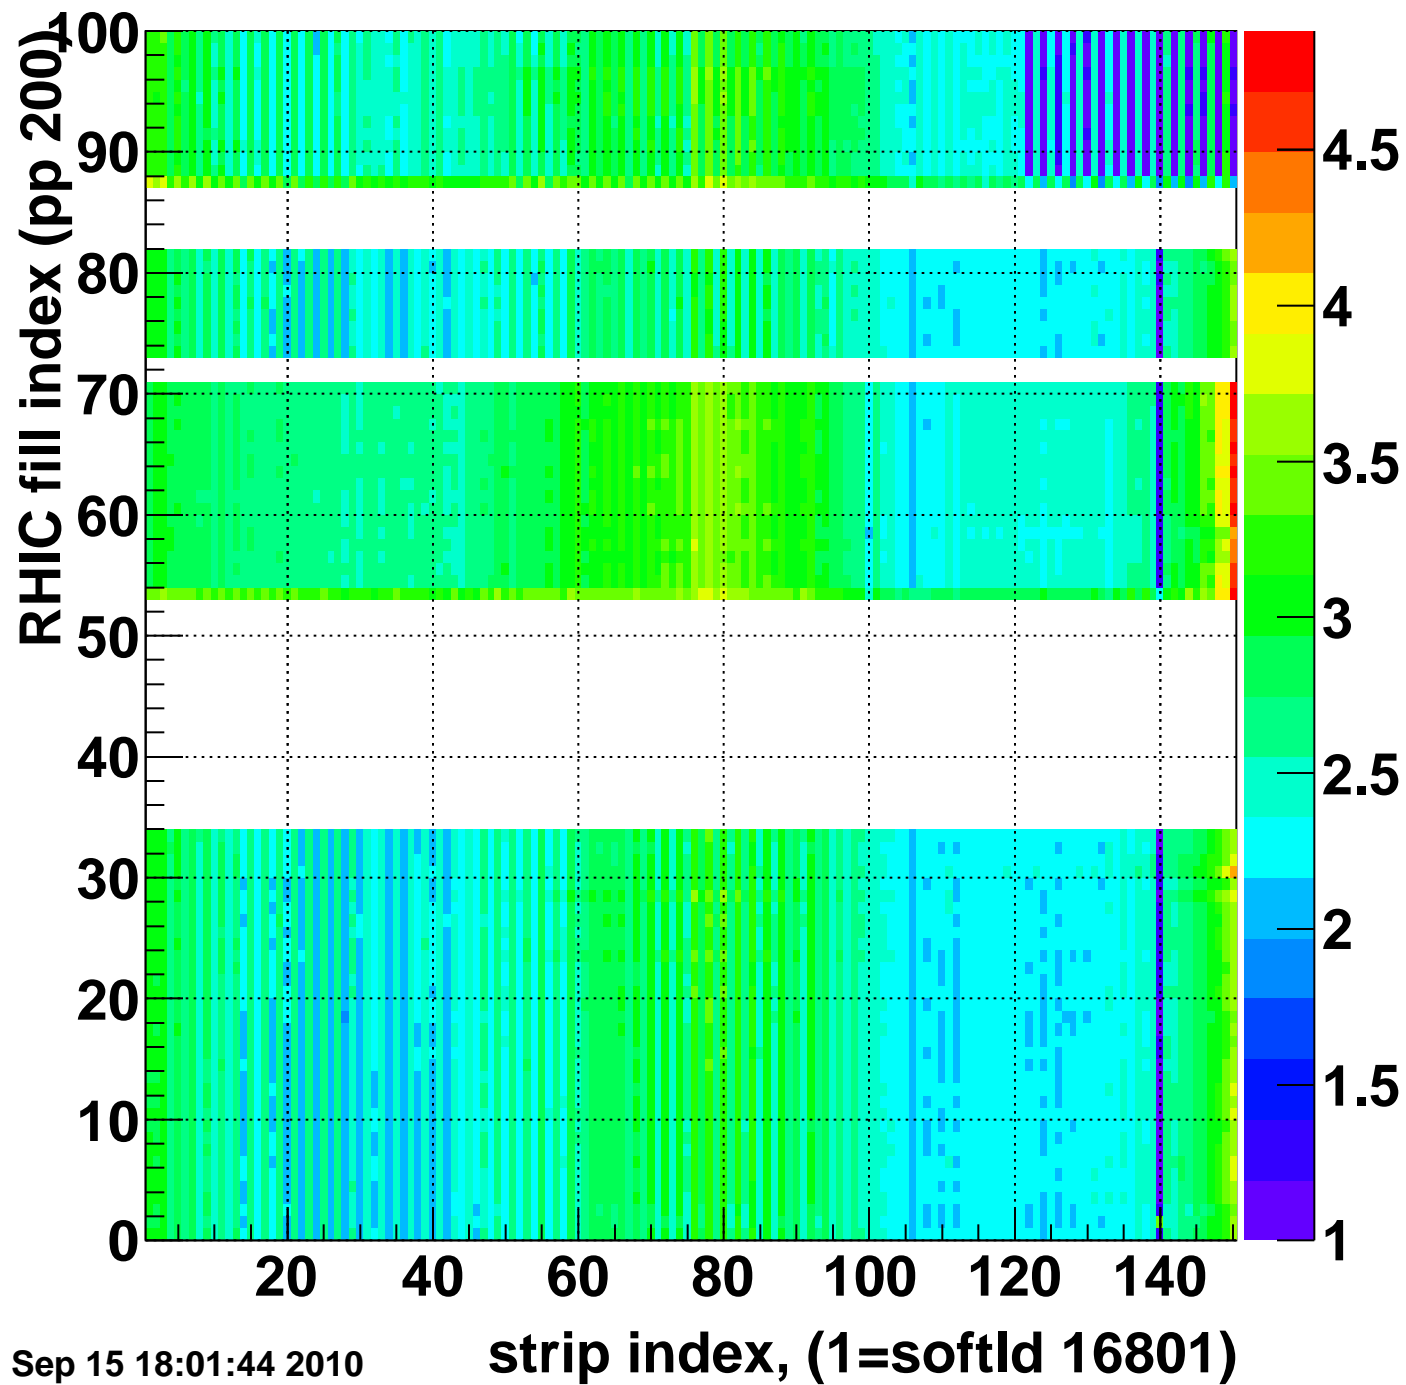

Rms of ped residuum (ADC), BSMDE mod=113, good strips

Entries 11100

Wed Sep 15 18:01:44 2010

Bad strips (color=error bits), BSMDE mod=1113

Entries 3900

Wed Sep 15 18:01:44 2010

strip index, (1=softld 16801)

Mpv of ped residuum (ADC), BSMDP mod=113, good strips

Entries 302

Wed Sep 15 18:01:44 2010

Rms of ped residuum (ADC), BSMDP mod=113, good strips

Entries 11100

Wed Sep 15 18:01:44 2010

Bad strips (color=error bits), BSMDE mod=1113

Entries 3900

Wed Sep 15 18:01:44 2010

strip index, (1=softld 16801)