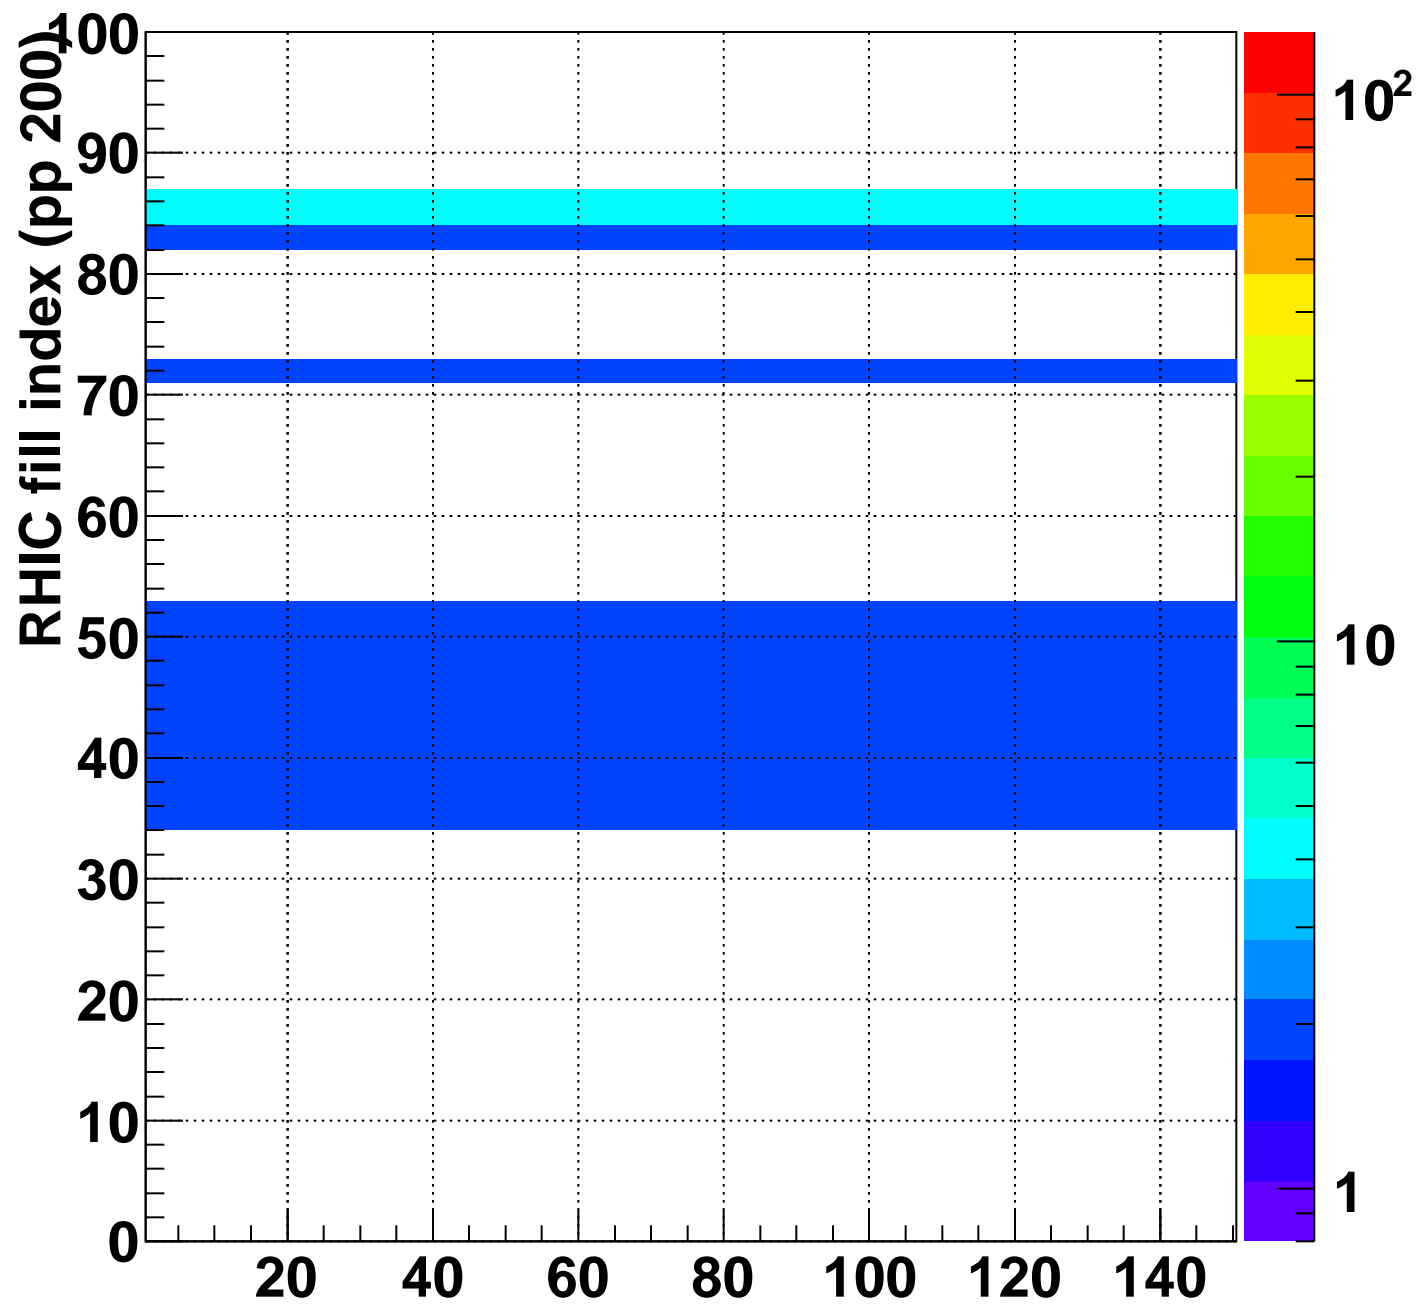

Rms of ped residuum (ADC), BSMDE mod=113, good strips

Entries 11100

Wed Sep 15 18:01:44 2010

Bad strips (color=error bits), BSMDE mod=1113

Entries 3900

Wed Sep 15 18:01:44 2010

strip index, (1=softld 16801)

Mpv of ped residuum (ADC), BSMDP mod=113, good strips

Entries 302

Wed Sep 15 18:01:44 2010

Rms of ped residuum (ADC), BSMDP mod=113, good strips

Entries 11100

Wed Sep 15 18:01:44 2010

Bad strips (color=error bits), BSMDE mod=1113

Entries 3900

Wed Sep 15 18:01:44 2010

strip index, (1=softld 16801)