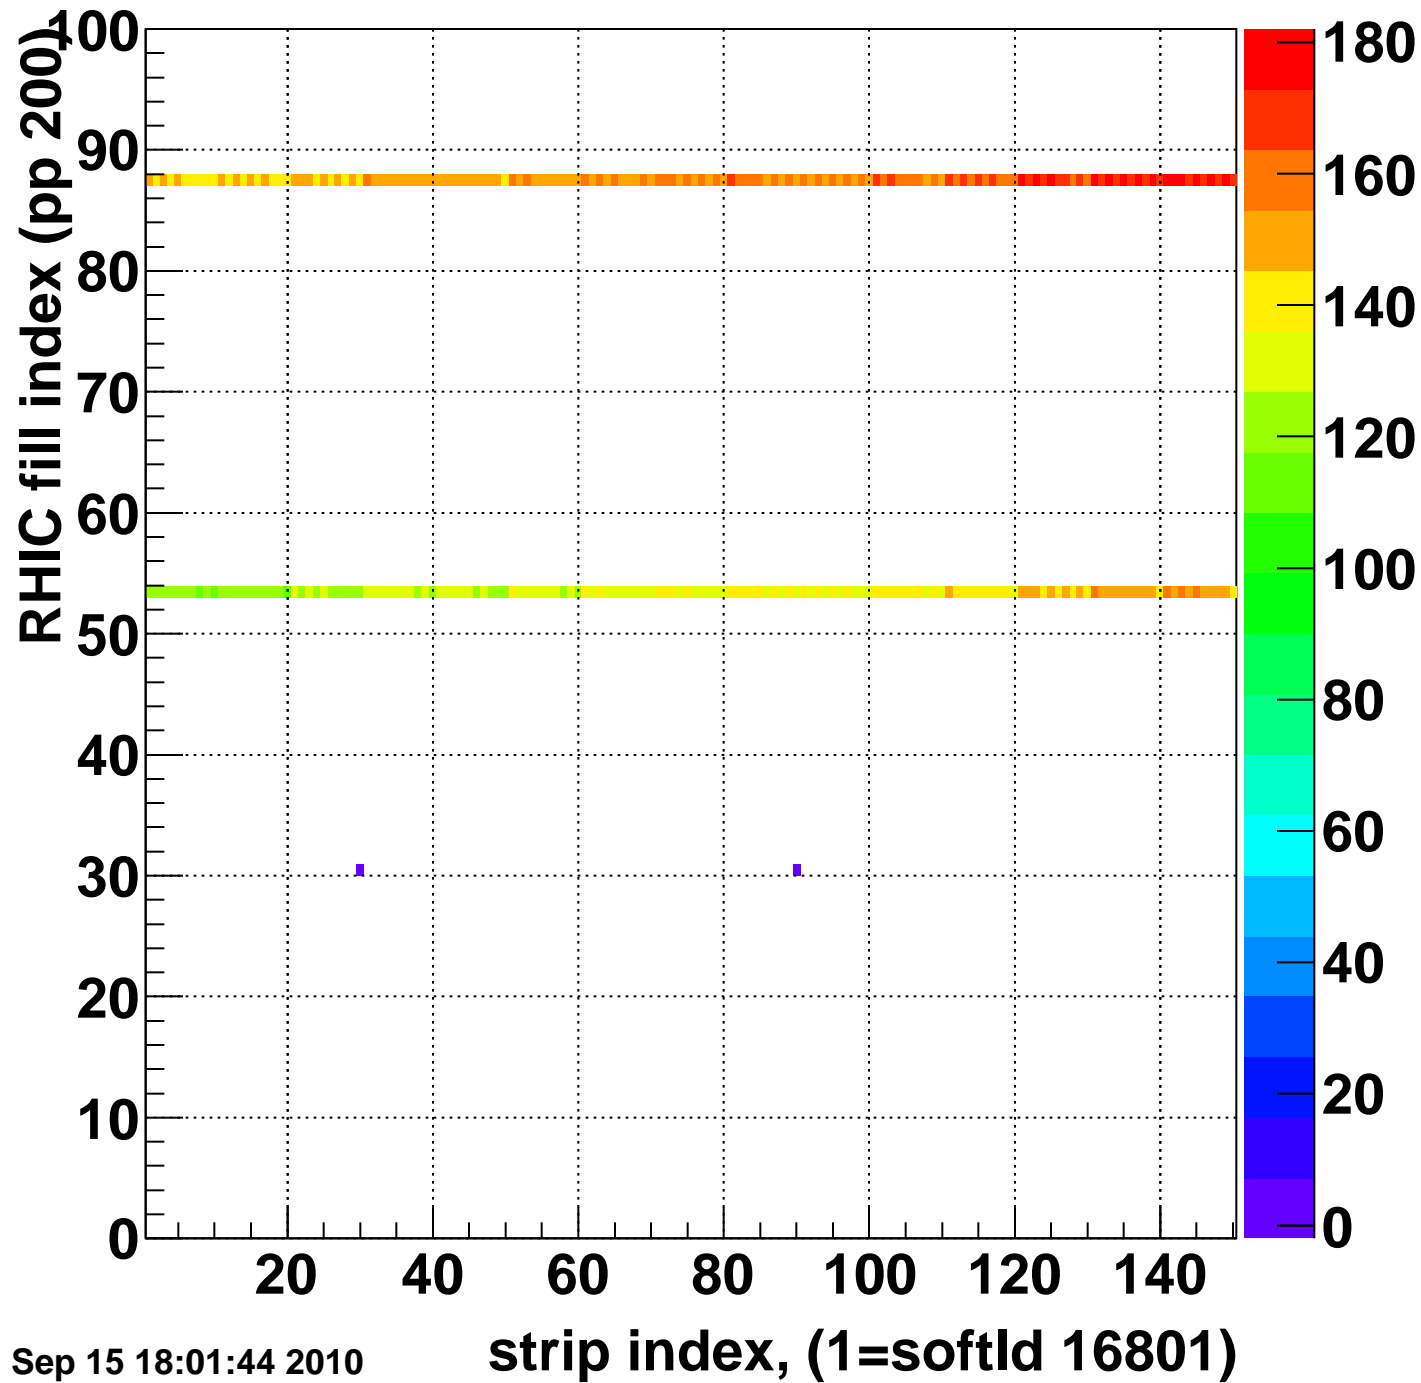

Rms of ped residuum (ADC), BSMDE mod=113, good strips

Entries 11100

Wed Sep 15 18:01:44 2010

Bad strips (color=error bits), BSMDE mod=1113

Entries 3900

Wed Sep 15 18:01:44 2010

strip index, (1=softld 16801)

Mpv of ped residuum (ADC), BSMDP mod=113, good strips

Entries 302

Wed Sep 15 18:01:44 2010

Rms of ped residuum (ADC), BSMDP mod=113, good strips

Entries 11100

Wed Sep 15 18:01:44 2010

Bad strips (color=error bits), BSMDE mod=1113

Entries 3900

Wed Sep 15 18:01:44 2010

strip index, (1=softld 16801)