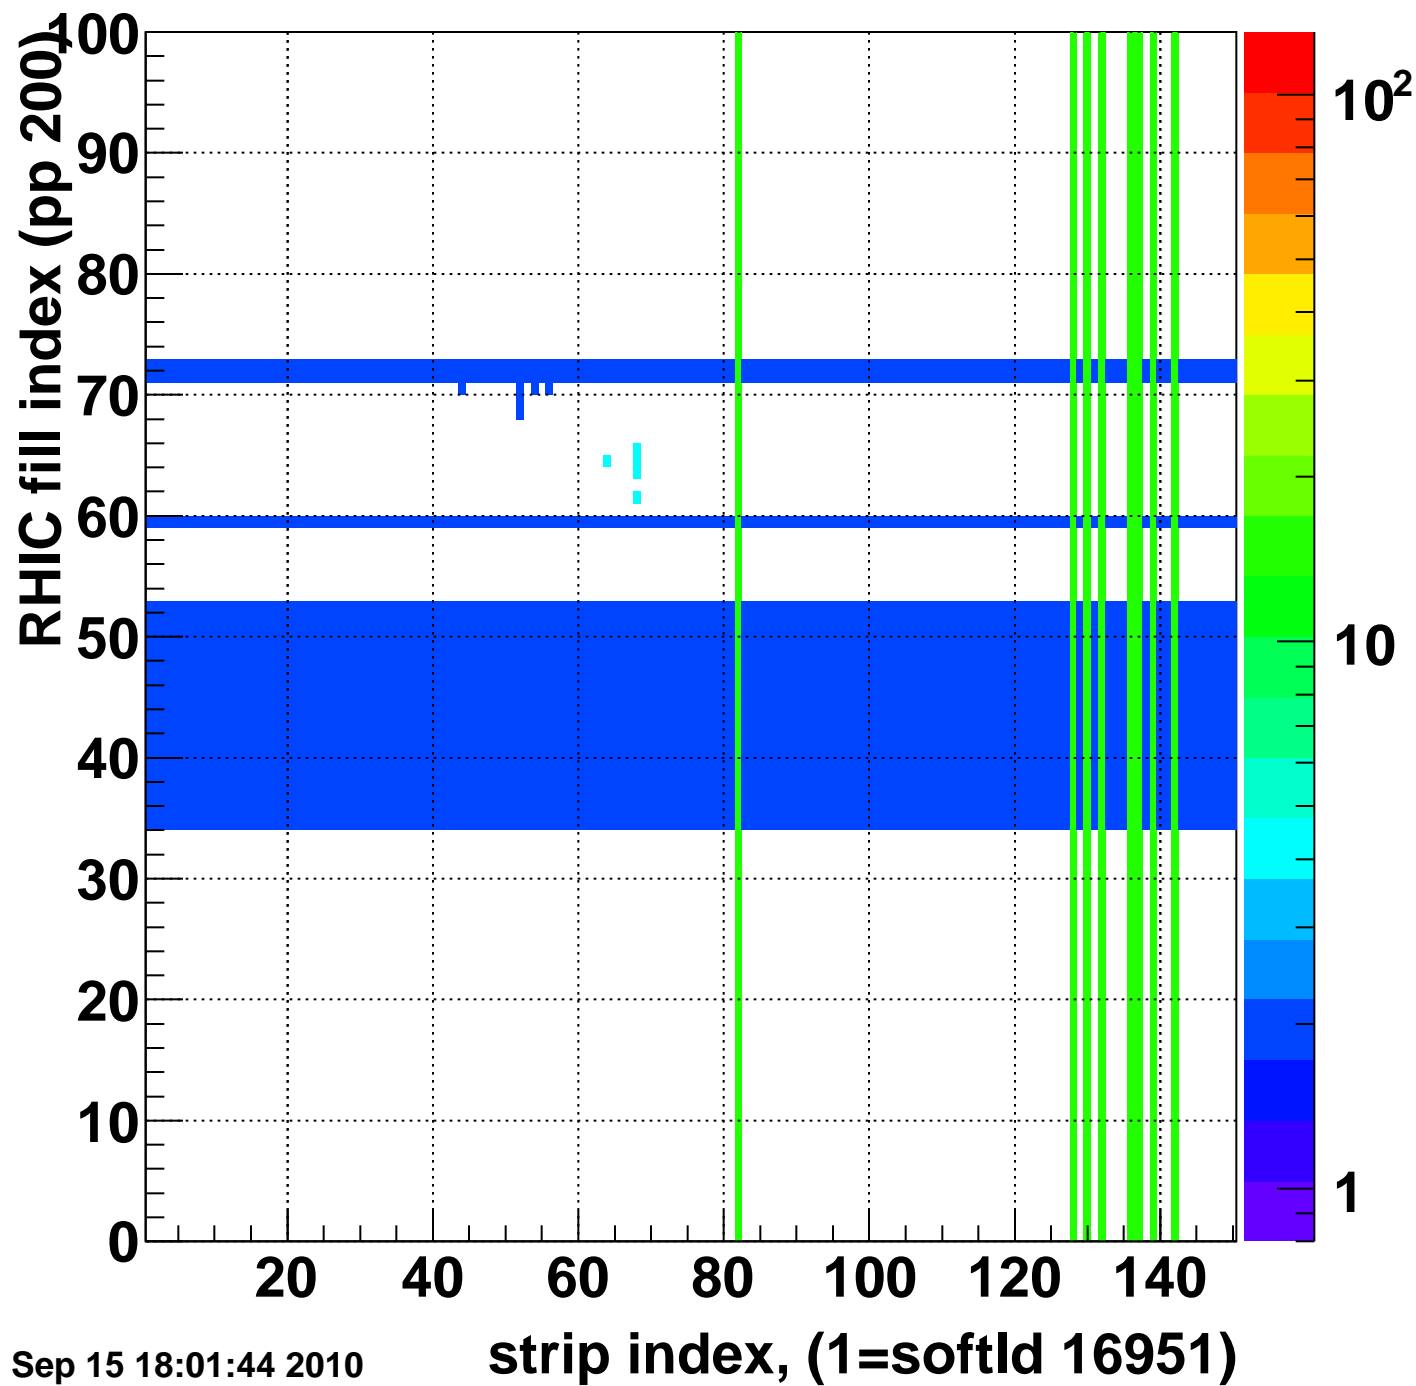

Mpv of ped residuum (ADC), BSMDE mod=114, good strips

Entries 960

Wed Sep 15 18:01:44 2010

Rms of ped residuum (ADC), BSMDE mod=114, good strips

Entries 11065

Wed Sep 15 18:01:44 2010

Bad strips (color=error bits), BSMDE mod=114

Entries 3935

Wed Sep 15 18:01:44 2010

Rms of ped residuum (ADC), BSMDP mod=114, good strips

Entries 11579

Wed Sep 15 18:01:44 2010

Bad strips (color=error bits), BSMDE mod=114

Entries 3421

Wed Sep 15 18:01:44 2010