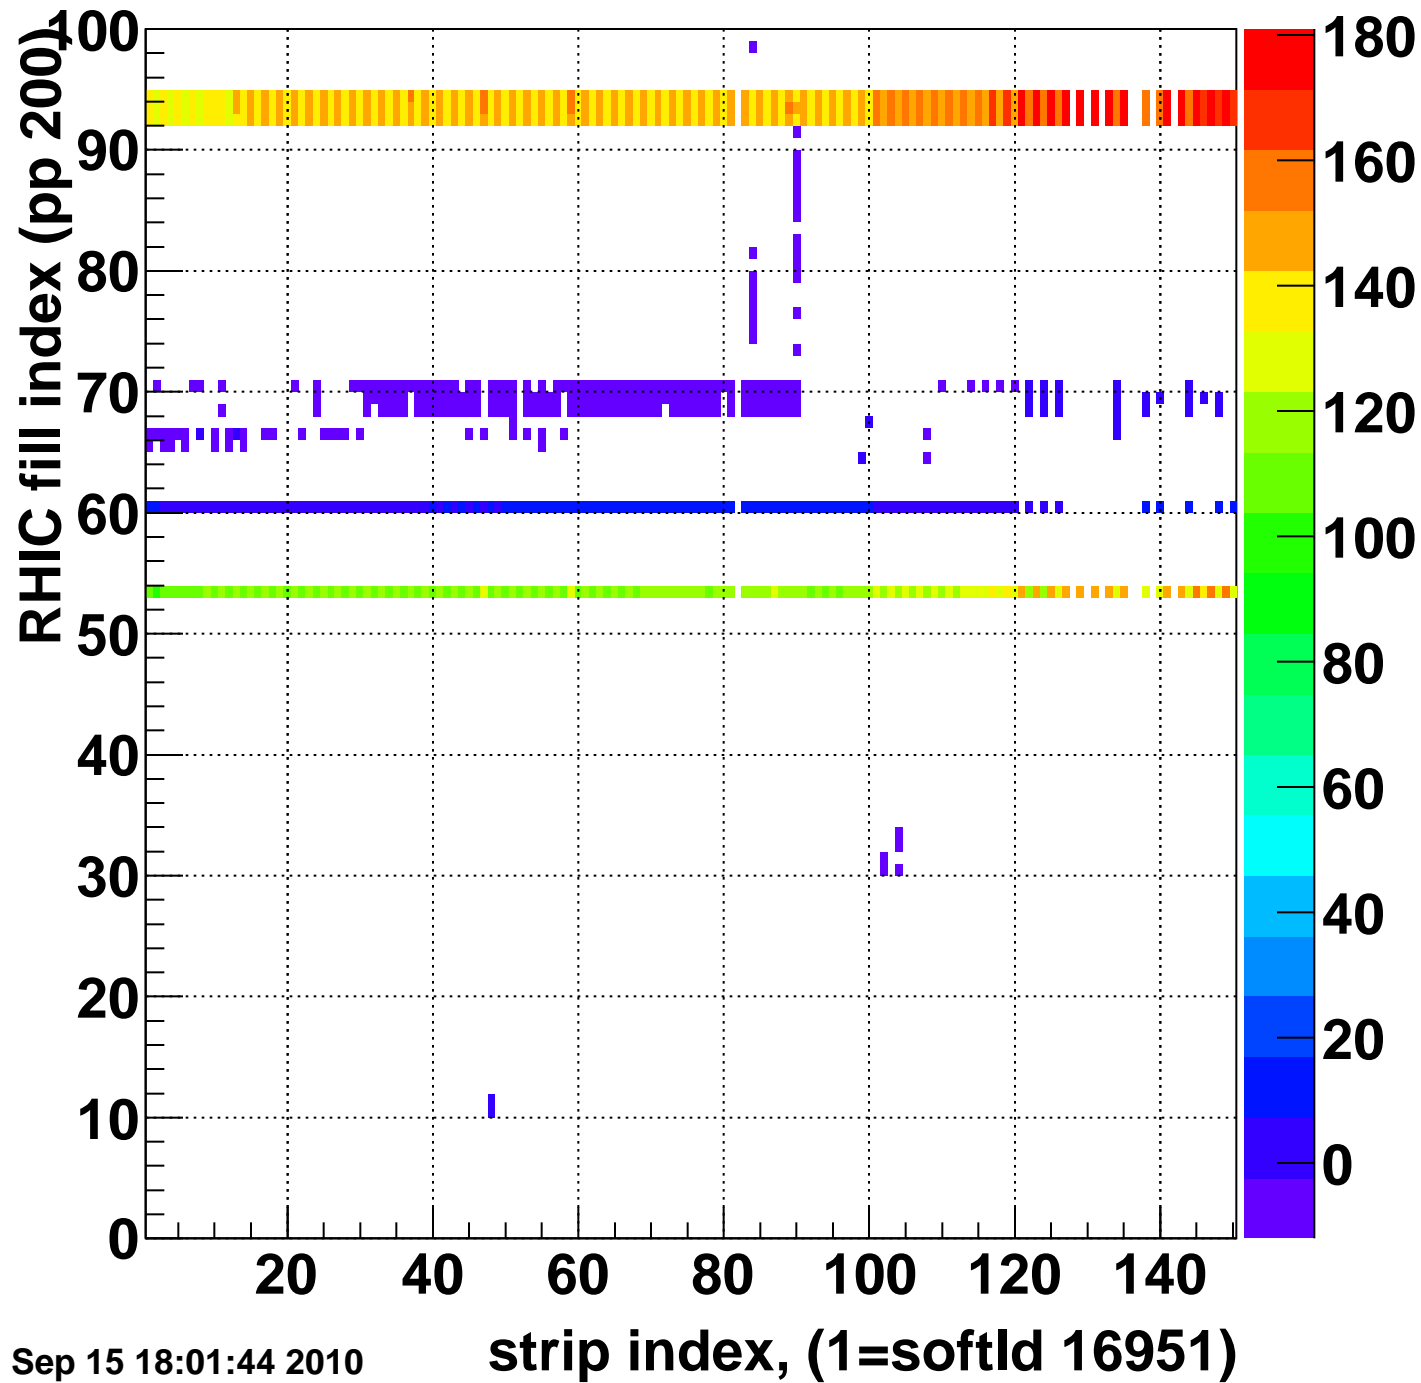

Mpv of ped residuum (ADC), BSMDE mod=114, good strips

Entries 960

Wed Sep 15 18:01:44 2010

Rms of ped residuum (ADC), BSMDE mod=114, good strips

Entries 11065

Wed Sep 15 18:01:44 2010

Bad strips (color=error bits), BSMDE mod=114

Entries 3935

Wed Sep 15 18:01:44 2010

Rms of ped residuum (ADC), BSMDP mod=114, good strips

Entries 11579

Wed Sep 15 18:01:44 2010

Bad strips (color=error bits), BSMDE mod=114

Entries 3421

Wed Sep 15 18:01:44 2010