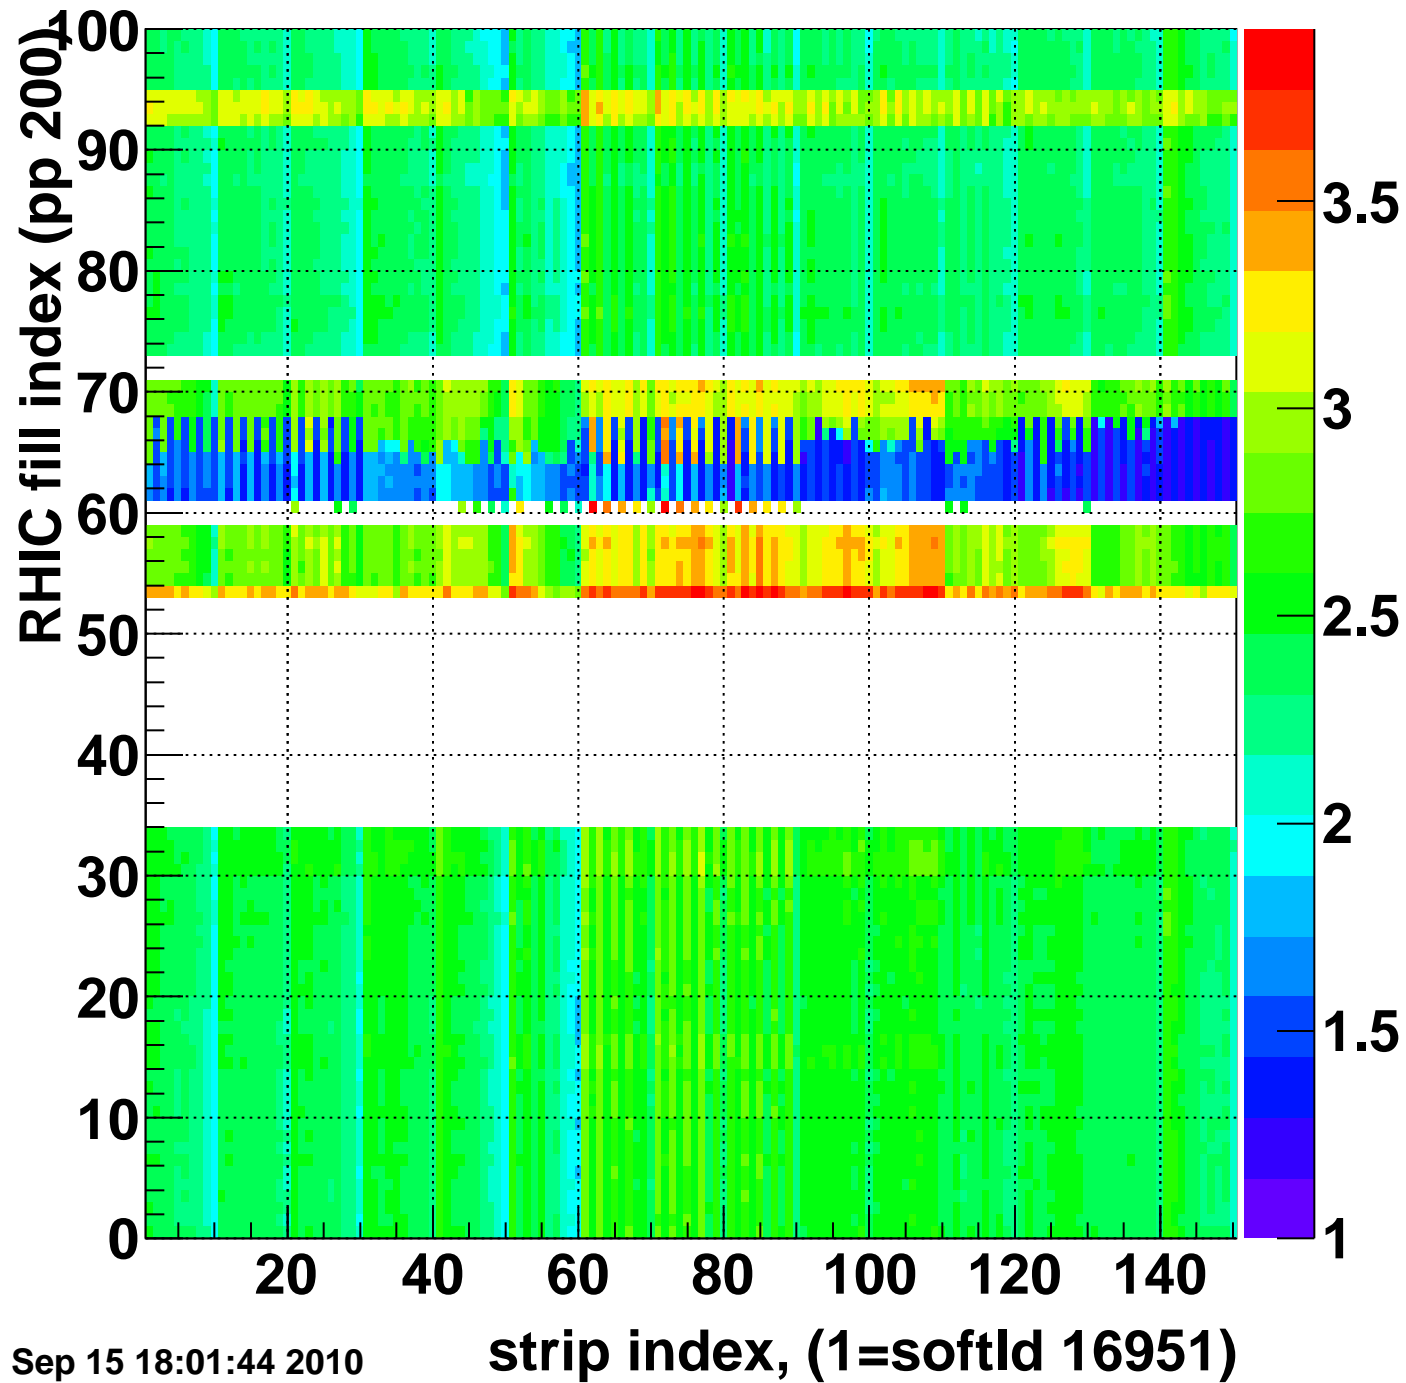

Mpv of ped residuum (ADC), BSMDE mod=114, good strips

Entries 960

Wed Sep 15 18:01:44 2010

Rms of ped residuum (ADC), BSMDE mod=114, good strips

Entries 11065

Wed Sep 15 18:01:44 2010

Bad strips (color=error bits), BSMDE mod=114

Entries 3935

Wed Sep 15 18:01:44 2010

Rms of ped residuum (ADC), BSMDP mod=114, good strips

Entries 11579

Wed Sep 15 18:01:44 2010

Bad strips (color=error bits), BSMDE mod=114

Entries 3421

Wed Sep 15 18:01:44 2010