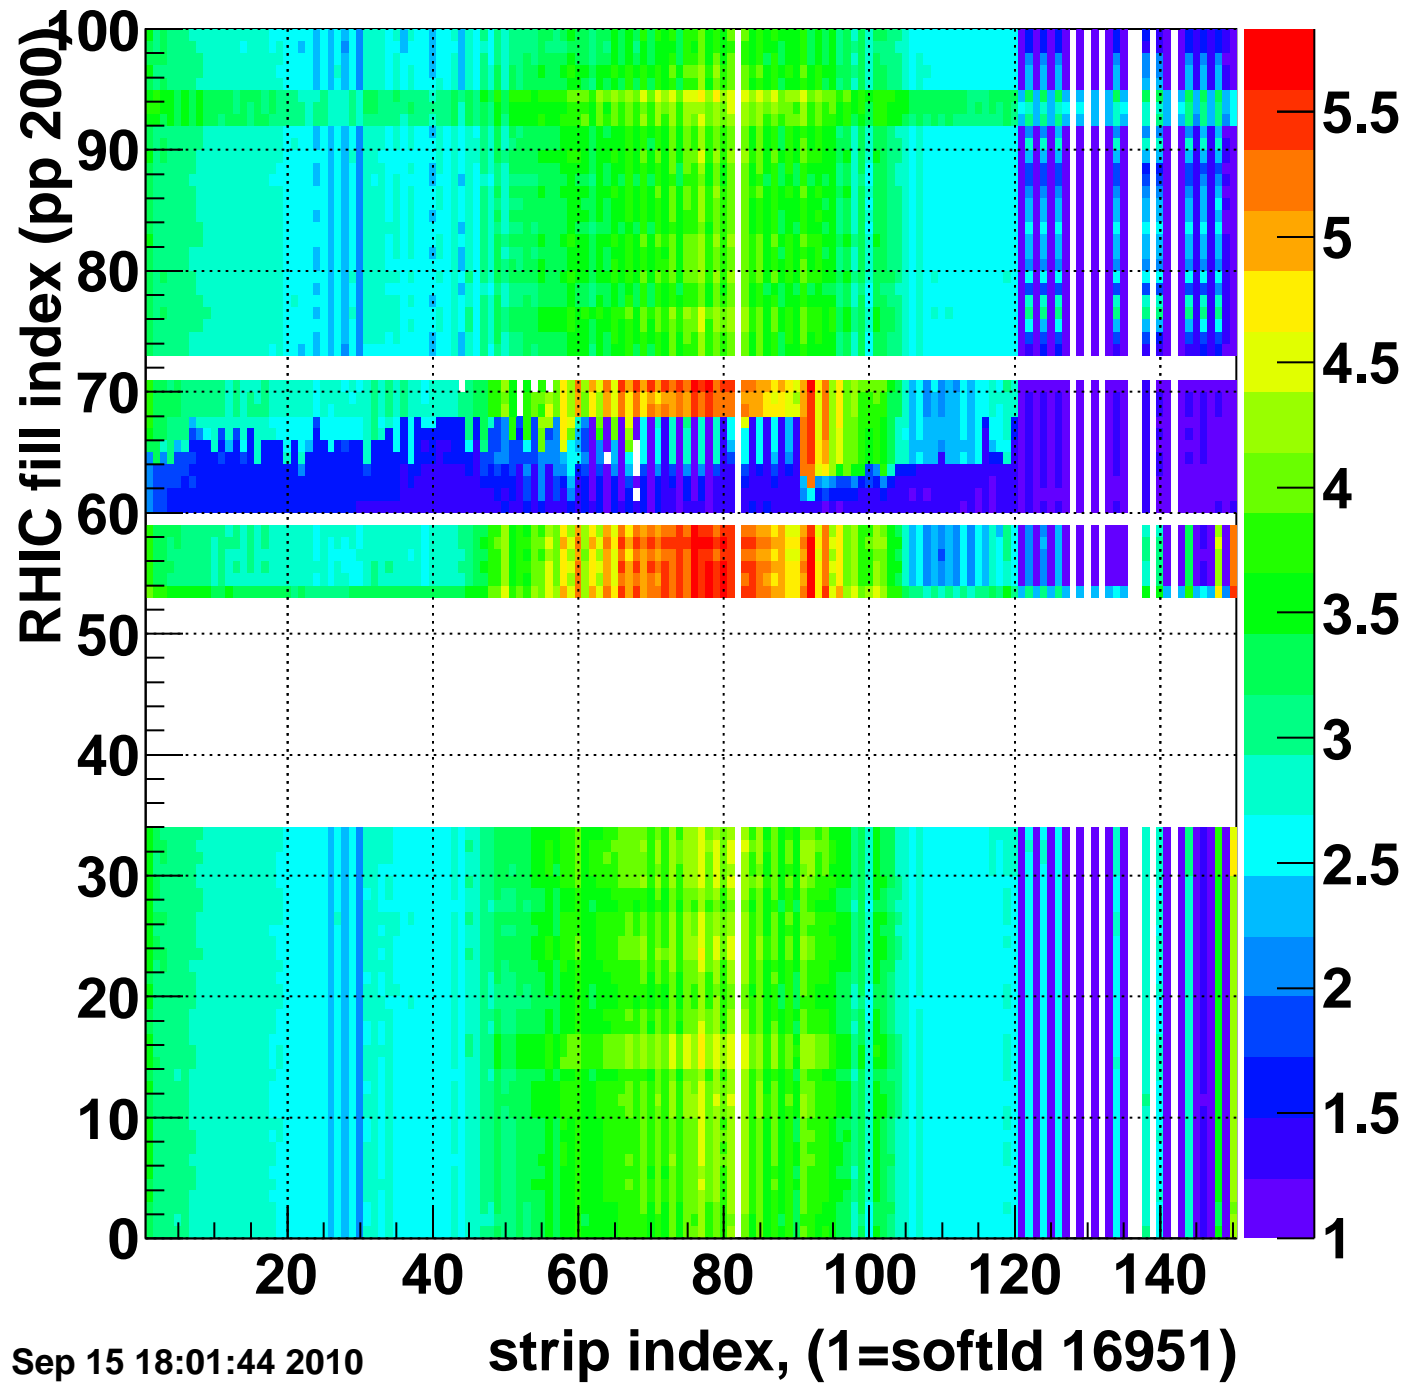

Mpv of ped residuum (ADC), BSMDE mod=114, good strips

Entries 960

Wed Sep 15 18:01:44 2010

Rms of ped residuum (ADC), BSMDE mod=114, good strips

Entries 11065

Wed Sep 15 18:01:44 2010

Bad strips (color=error bits), BSMDE mod=114

Entries 3935

Wed Sep 15 18:01:44 2010

Rms of ped residuum (ADC), BSMDP mod=114, good strips

Entries 11579

Wed Sep 15 18:01:44 2010

Bad strips (color=error bits), BSMDE mod=114

Entries 3421

Wed Sep 15 18:01:44 2010