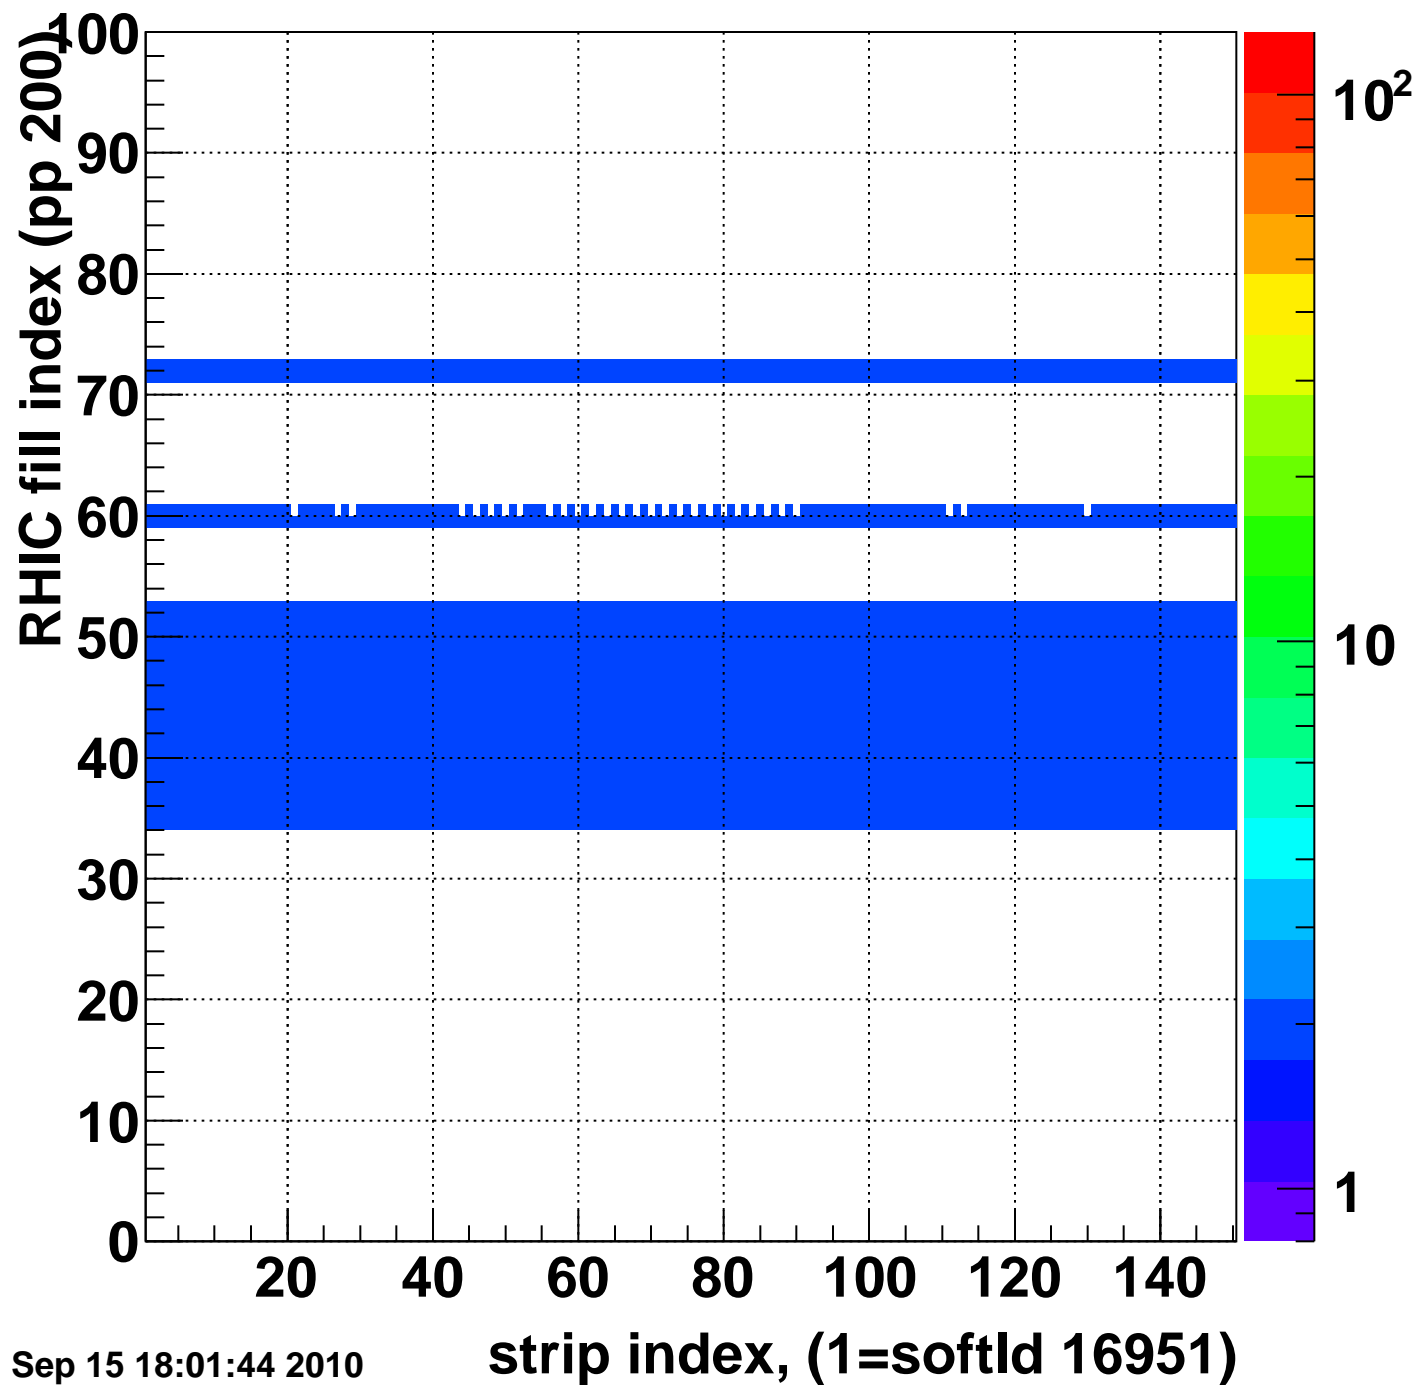

Mpv of ped residuum (ADC), BSMDE mod=114, good strips

Entries 960

Wed Sep 15 18:01:44 2010

Rms of ped residuum (ADC), BSMDE mod=114, good strips

Entries 11065

Wed Sep 15 18:01:44 2010

Bad strips (color=error bits), BSMDE mod=114

Entries 3935

Wed Sep 15 18:01:44 2010

Rms of ped residuum (ADC), BSMDP mod=114, good strips

Entries 11579

Wed Sep 15 18:01:44 2010

Bad strips (color=error bits), BSMDE mod=114

Entries 3421

Wed Sep 15 18:01:44 2010