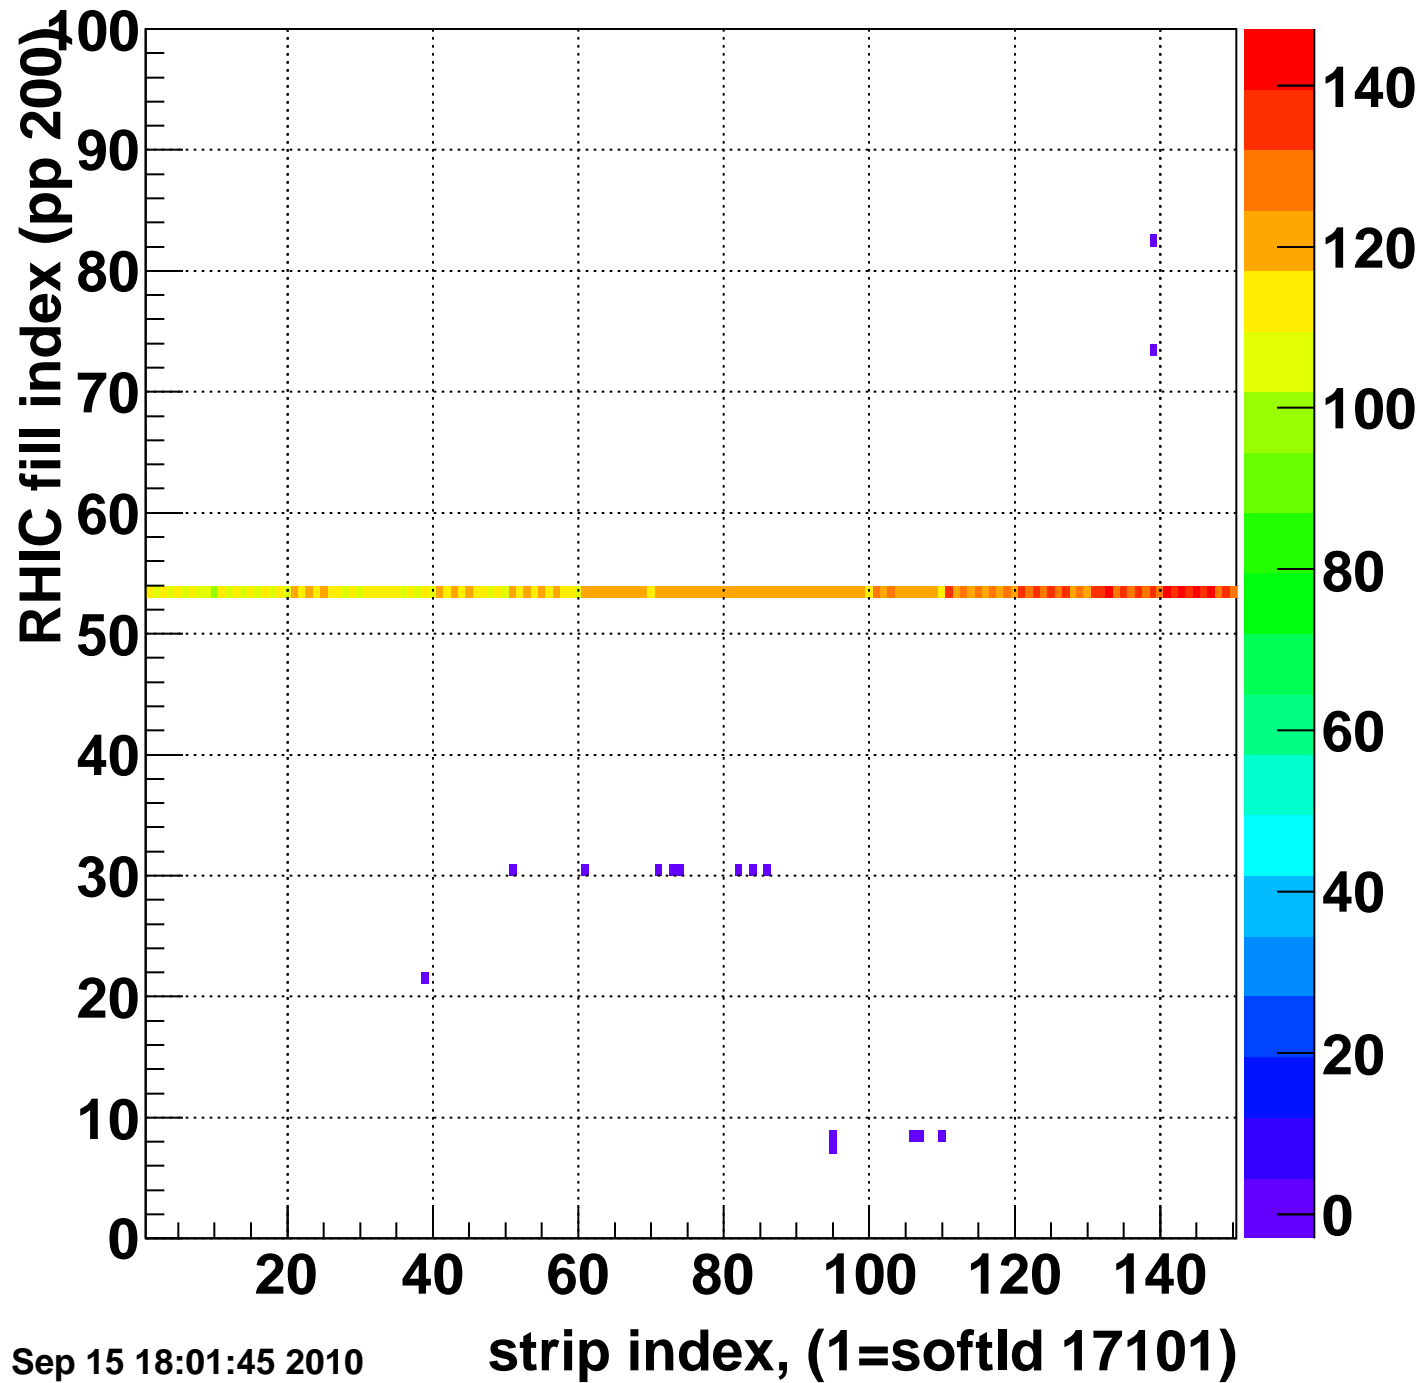

Rms of ped residuum (ADC), BSMDE mod=115, good strips

Entries 9956

Wed Sep 15 18:01:44 2010

strip index, (1=softId 17101)

Bad strips (color=error bits), BSMDE mod=1115

Entries 5044

Wed Sep 15 18:01:45 2010

strip index, (1=softId 17101)

Rms of ped residuum (ADC), BSMDP mod=115, good strips

Entries 11850

Wed Sep 15 18:01:45 2010

Bad strips (color=error bits), BSMDE mod=1115

Entries 3150

Wed Sep 15 18:01:45 2010

strip index, (1=softld 17101)