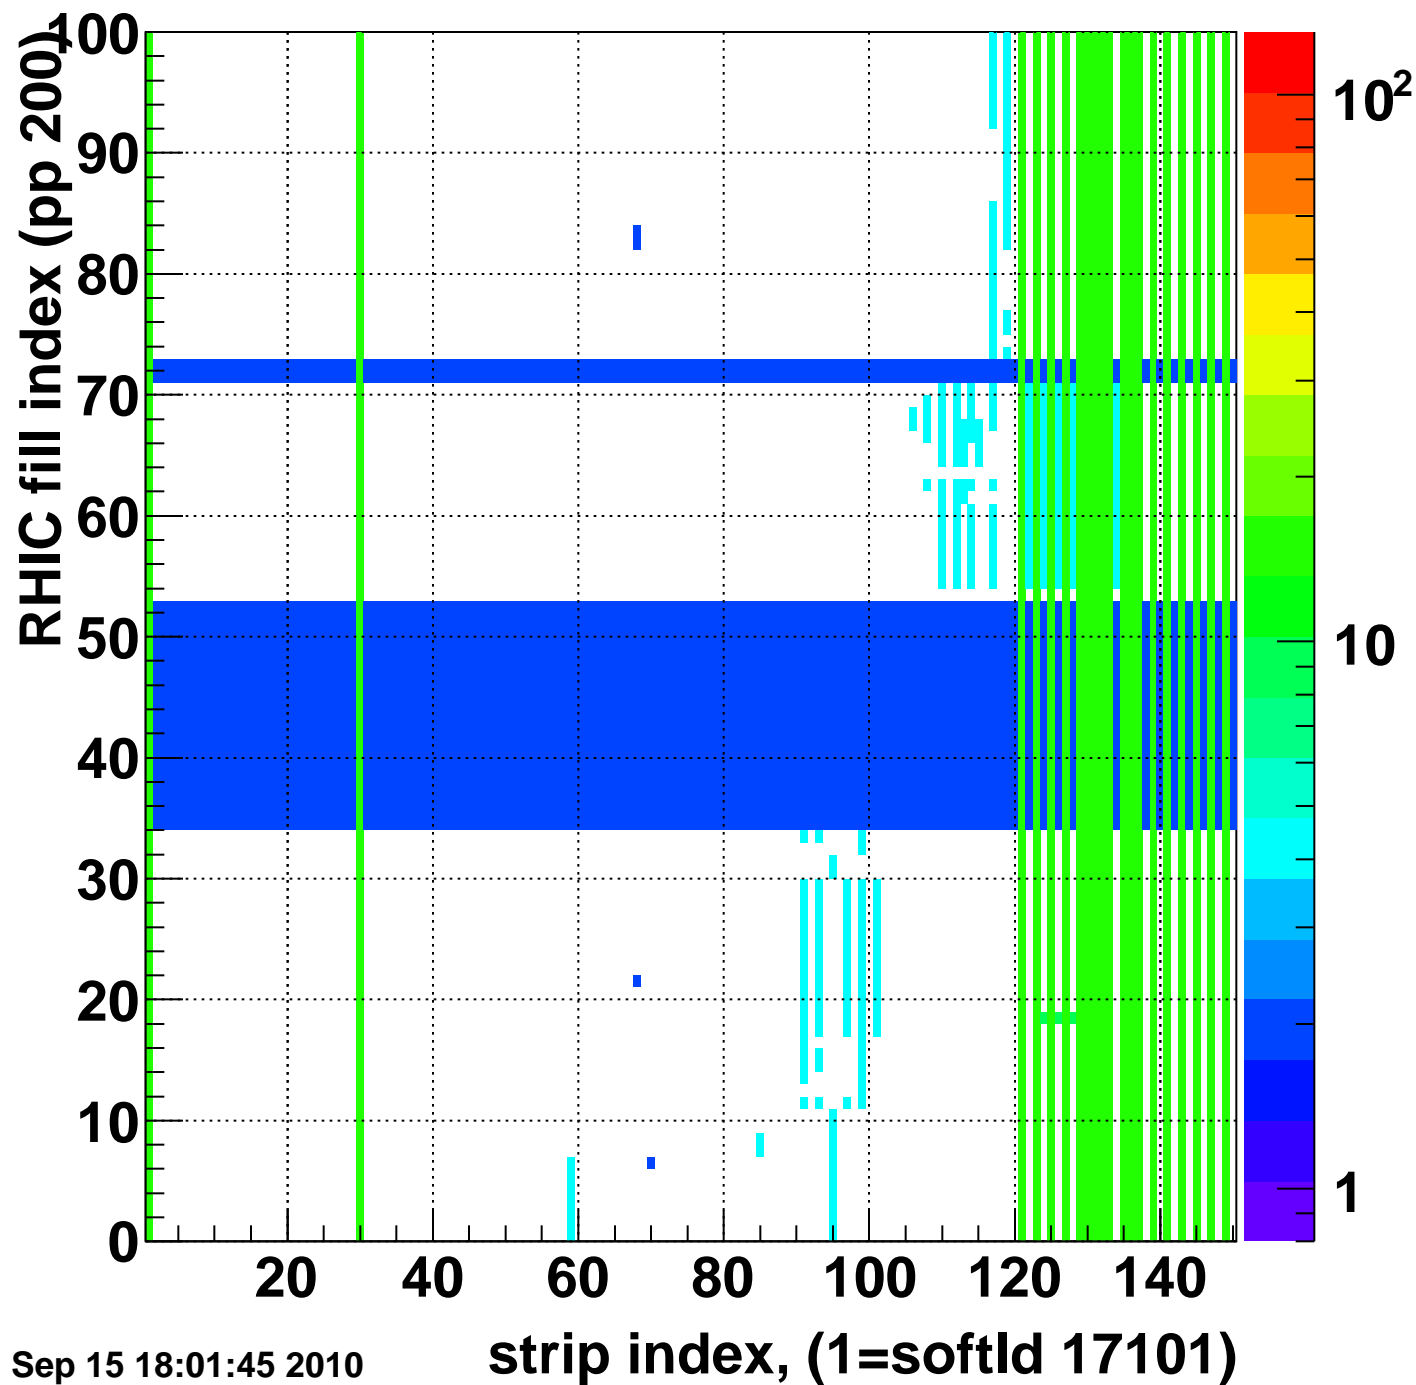

Rms of ped residuum (ADC), BSMDE mod=115, good strips

Entries 9956

Wed Sep 15 18:01:44 2010

strip index, (1=softId 17101)

Bad strips (color=error bits), BSMDE mod=1115

Entries 5044

Wed Sep 15 18:01:45 2010

strip index, (1=softId 17101)

Rms of ped residuum (ADC), BSMDP mod=115, good strips

Entries 11850

Wed Sep 15 18:01:45 2010

Bad strips (color=error bits), BSMDE mod=1115

Entries 3150

Wed Sep 15 18:01:45 2010

strip index, (1=softld 17101)