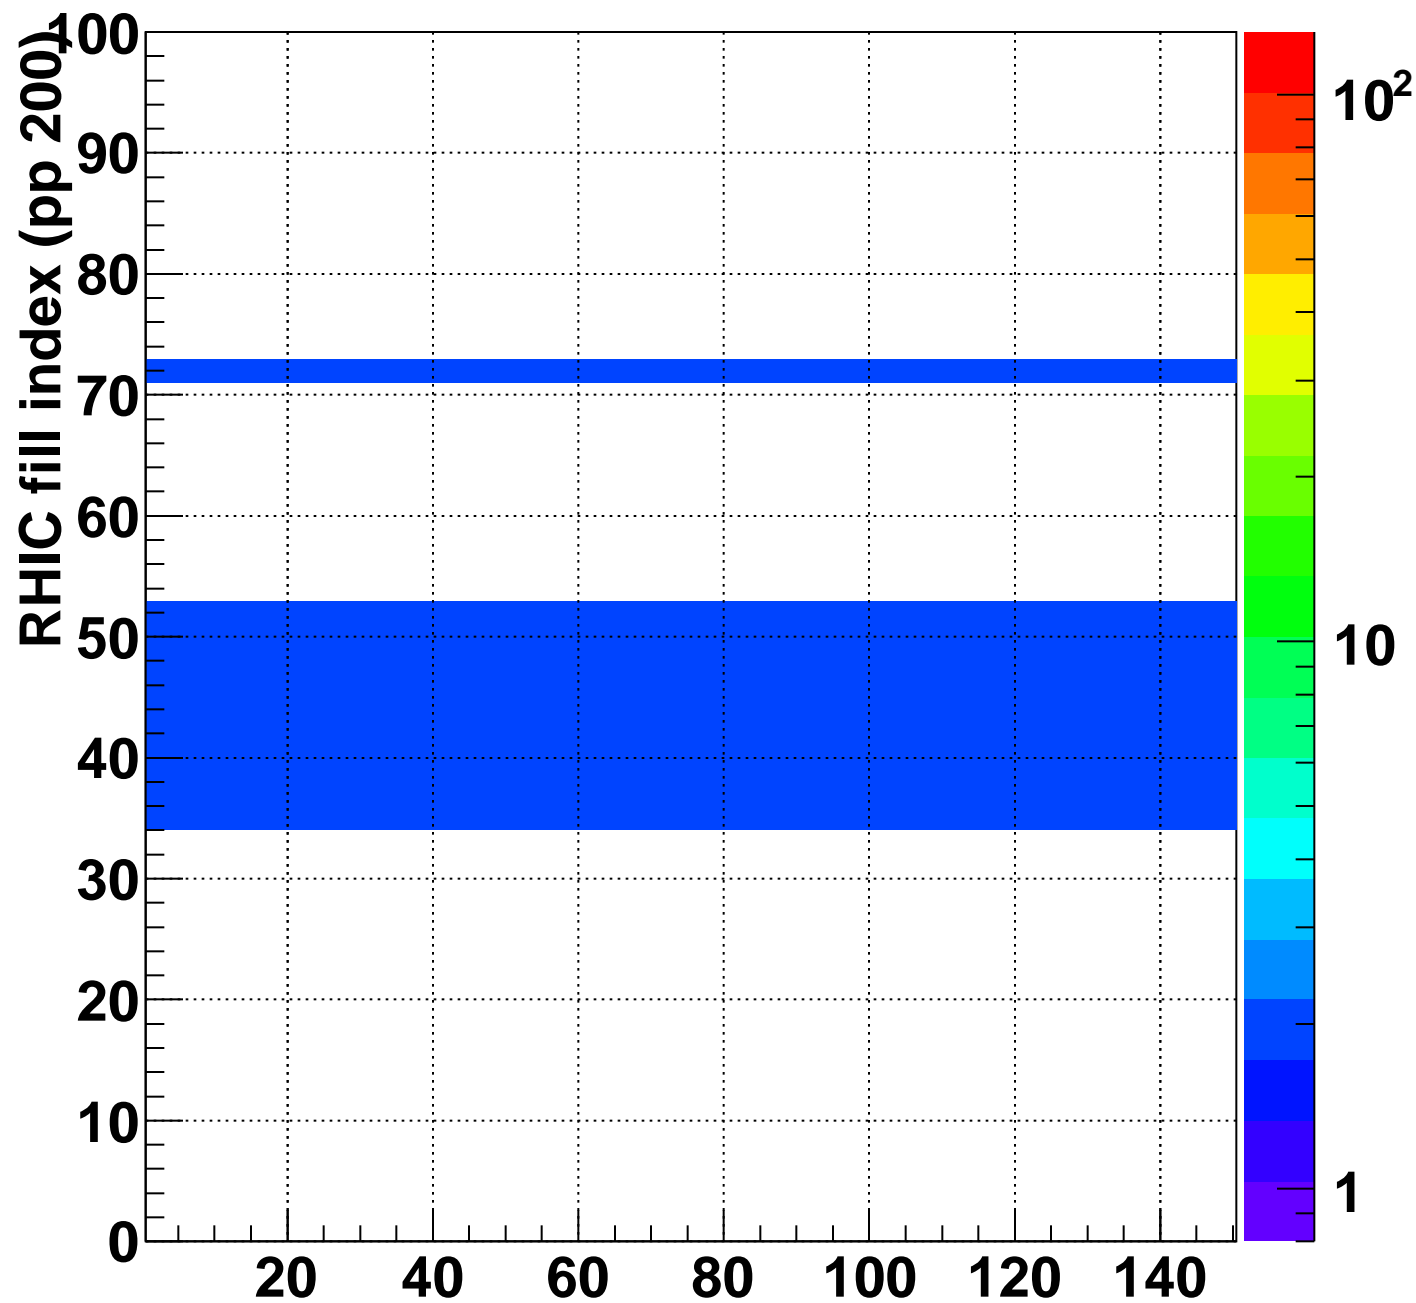

Rms of ped residuum (ADC), BSMDE mod=115, good strips

Entries 9956

Wed Sep 15 18:01:44 2010

strip index, (1=softId 17101)

Bad strips (color=error bits), BSMDE mod=1115

Entries 5044

Wed Sep 15 18:01:45 2010

strip index, (1=softId 17101)

Rms of ped residuum (ADC), BSMDP mod=115, good strips

Entries 11850

Wed Sep 15 18:01:45 2010

Bad strips (color=error bits), BSMDE mod=1115

Entries 3150

Wed Sep 15 18:01:45 2010

strip index, (1=softld 17101)