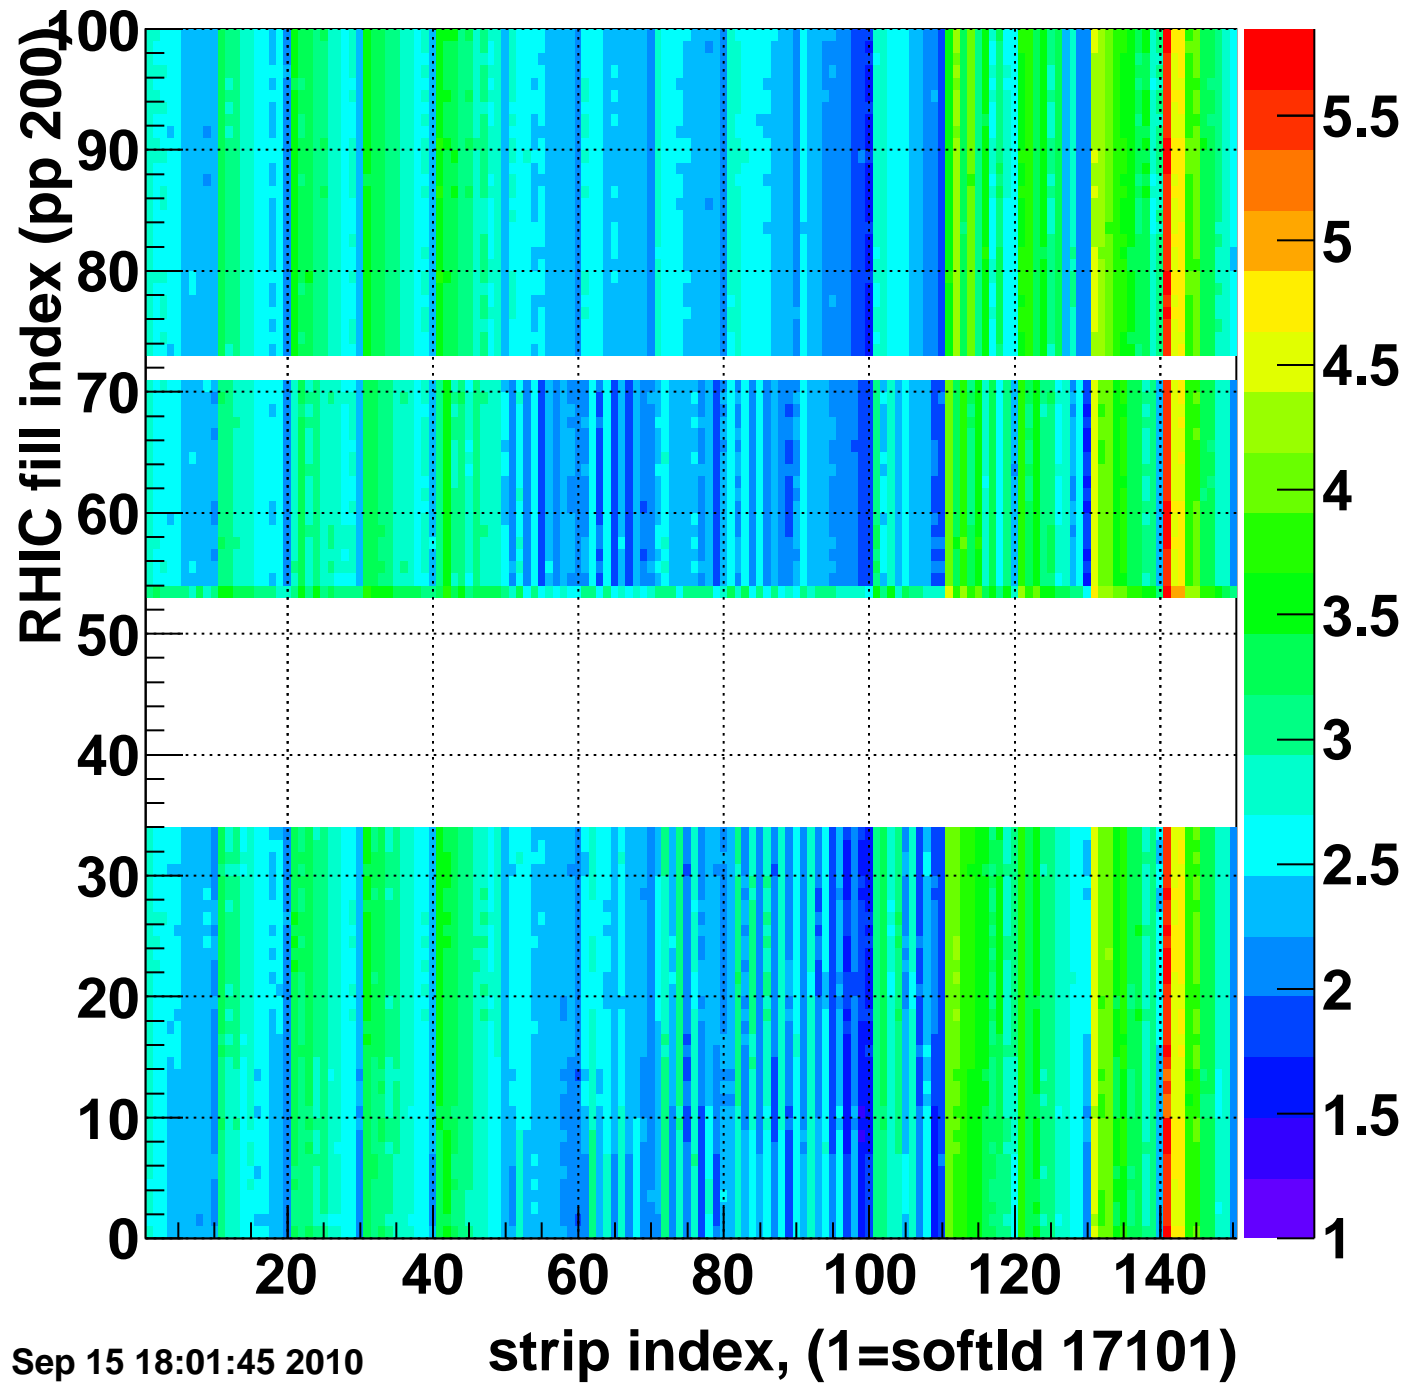

Rms of ped residuum (ADC), BSMDE mod=115, good strips

Entries 9956

Wed Sep 15 18:01:44 2010

strip index, (1=softId 17101)

Bad strips (color=error bits), BSMDE mod=1115

Entries 5044

Wed Sep 15 18:01:45 2010

strip index, (1=softId 17101)

Rms of ped residuum (ADC), BSMDP mod=115, good strips

Entries 11850

Wed Sep 15 18:01:45 2010

Bad strips (color=error bits), BSMDE mod=1115

Entries 3150

Wed Sep 15 18:01:45 2010

strip index, (1=softld 17101)