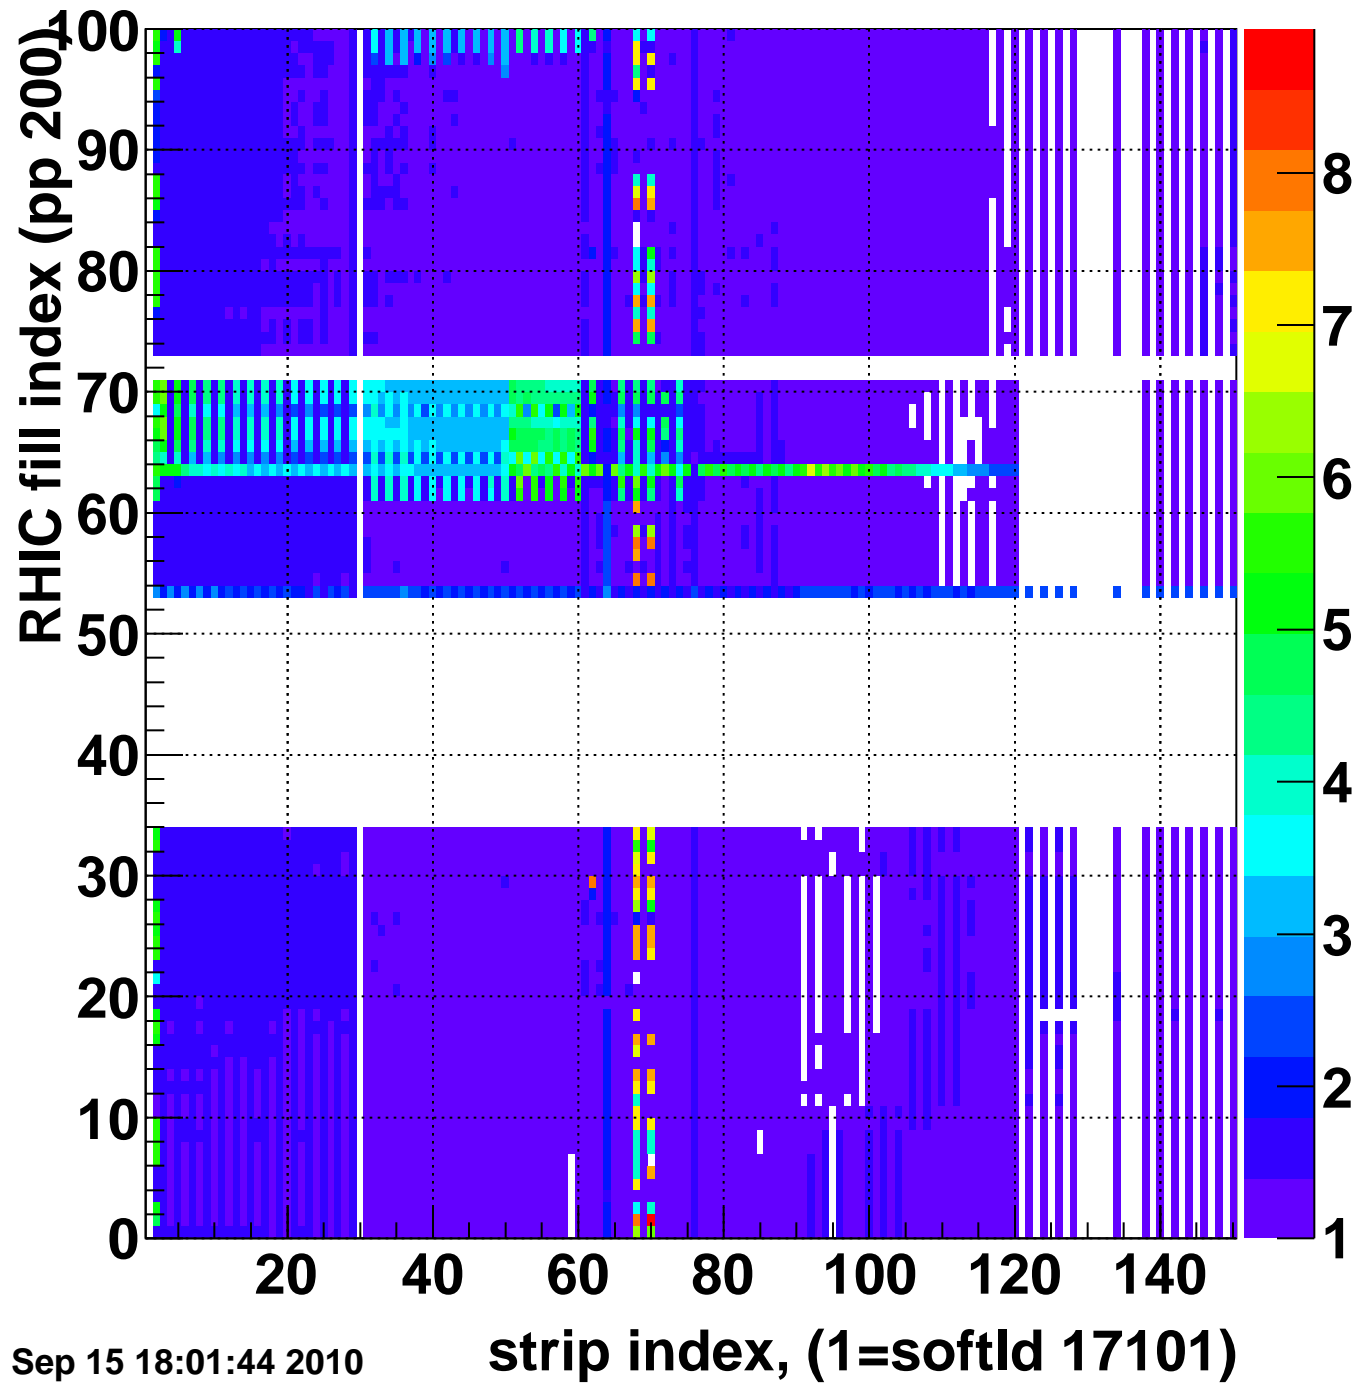

Rms of ped residuum (ADC), BSMDE mod=115, good strips

Entries 9956

Wed Sep 15 18:01:44 2010

strip index, (1=softId 17101)

Bad strips (color=error bits), BSMDE mod=1115

Entries 5044

Wed Sep 15 18:01:45 2010

strip index, (1=softId 17101)

Rms of ped residuum (ADC), BSMDP mod=115, good strips

Entries 11850

Wed Sep 15 18:01:45 2010

Bad strips (color=error bits), BSMDE mod=1115

Entries 3150

Wed Sep 15 18:01:45 2010

strip index, (1=softld 17101)