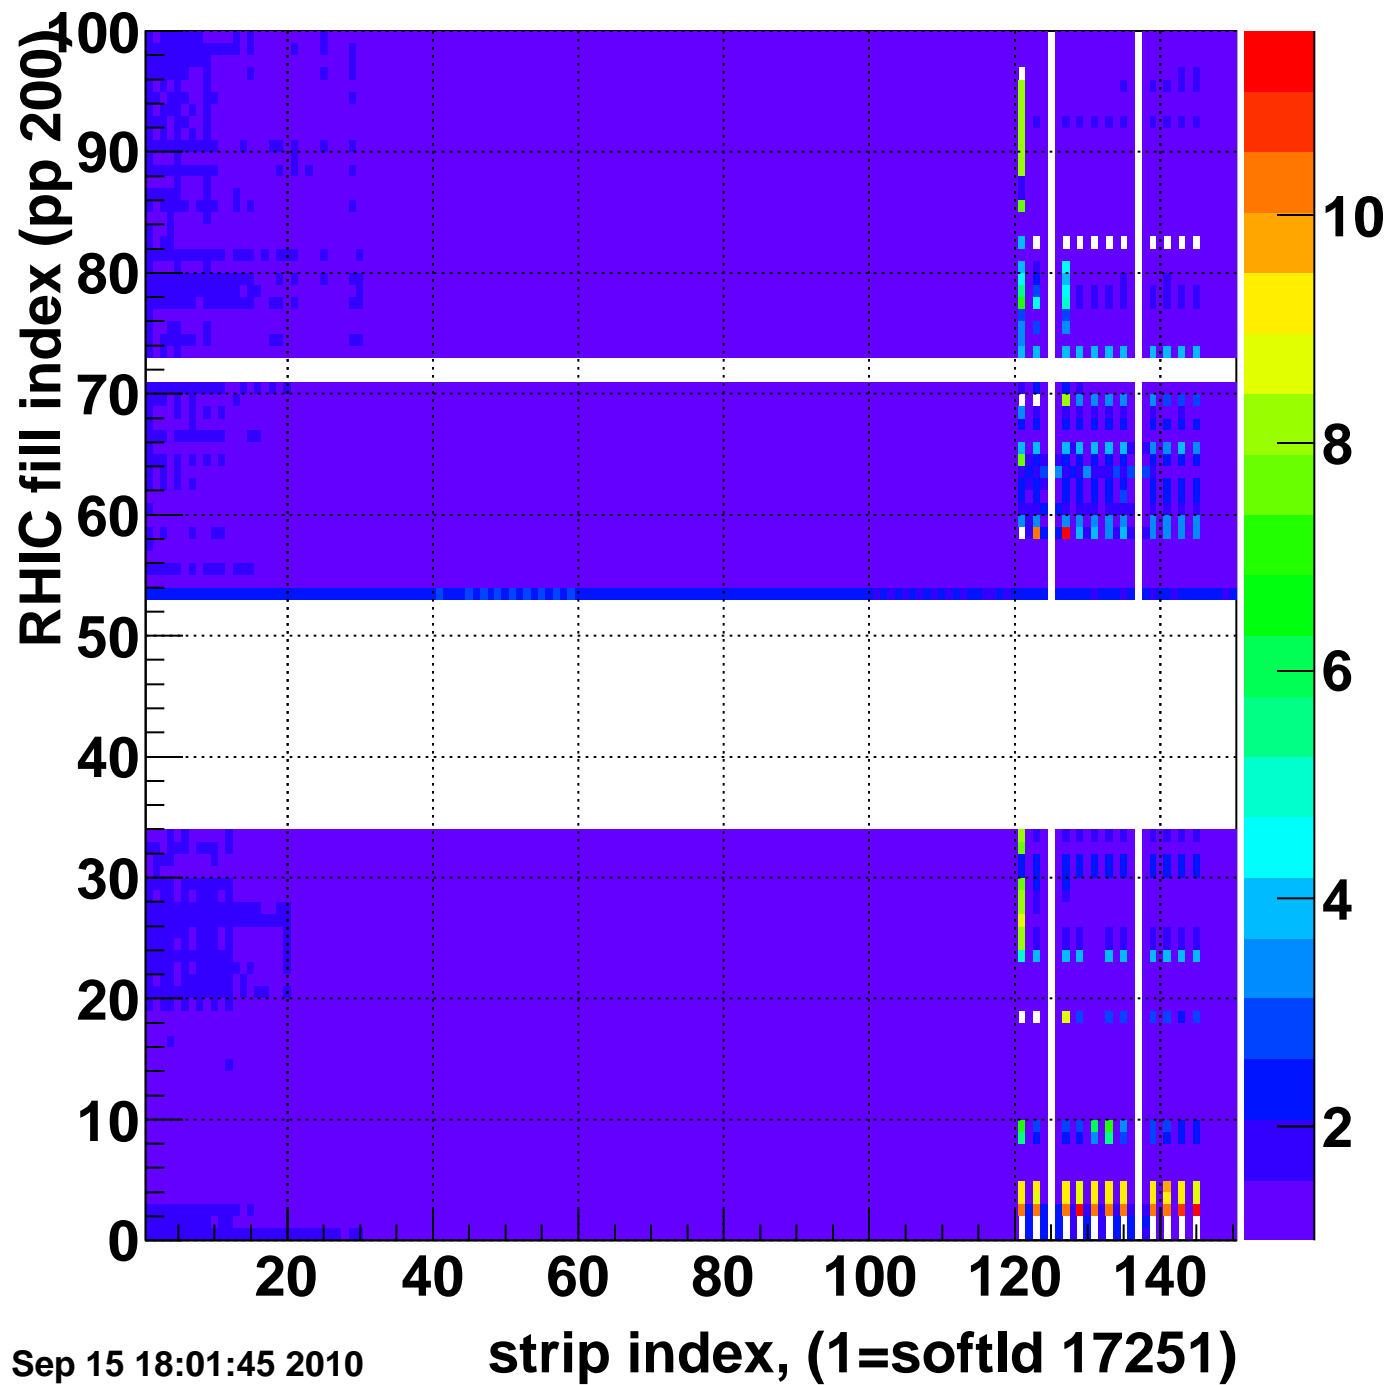

Rms of ped residuum (ADC), BSMDE mod=116, good strips

Entries 11654

Wed Sep 15 18:01:45 2010

Bad strips (color=error bits), BSMDE mod=116

Entries 3346

Wed Sep 15 18:01:45 2010

Rms of ped residuum (ADC), BSMDP mod=116, good strips

Entries 11850

Wed Sep 15 18:01:45 2010

Bad strips (color=error bits), BSMDE mod=116

Entries 3150

Wed Sep 15 18:01:45 2010

strip index, (1=softld 17251)