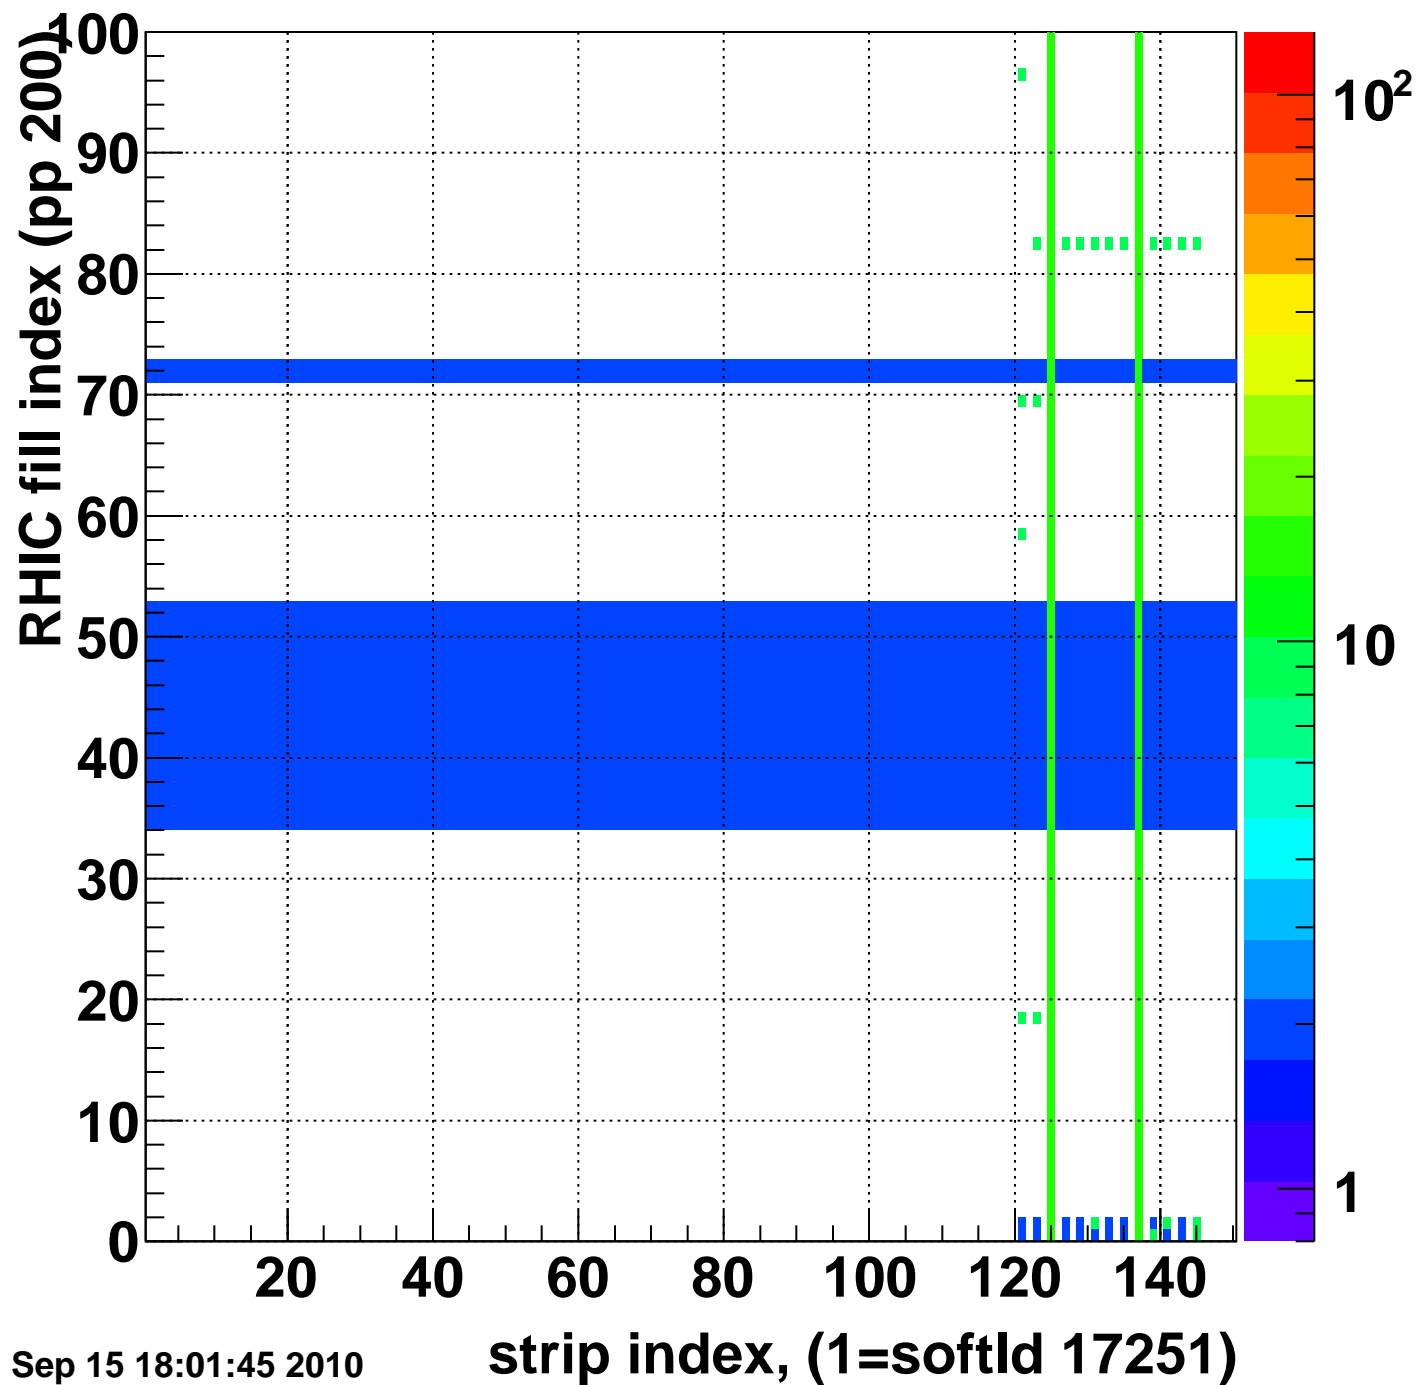

Rms of ped residuum (ADC), BSMDE mod=116, good strips

Entries 11654

Wed Sep 15 18:01:45 2010

Bad strips (color=error bits), BSMDE mod=116

Entries 3346

Wed Sep 15 18:01:45 2010

Rms of ped residuum (ADC), BSMDP mod=116, good strips

Entries 11850

Wed Sep 15 18:01:45 2010

Bad strips (color=error bits), BSMDE mod=116

Entries 3150

Wed Sep 15 18:01:45 2010

strip index, (1=softld 17251)