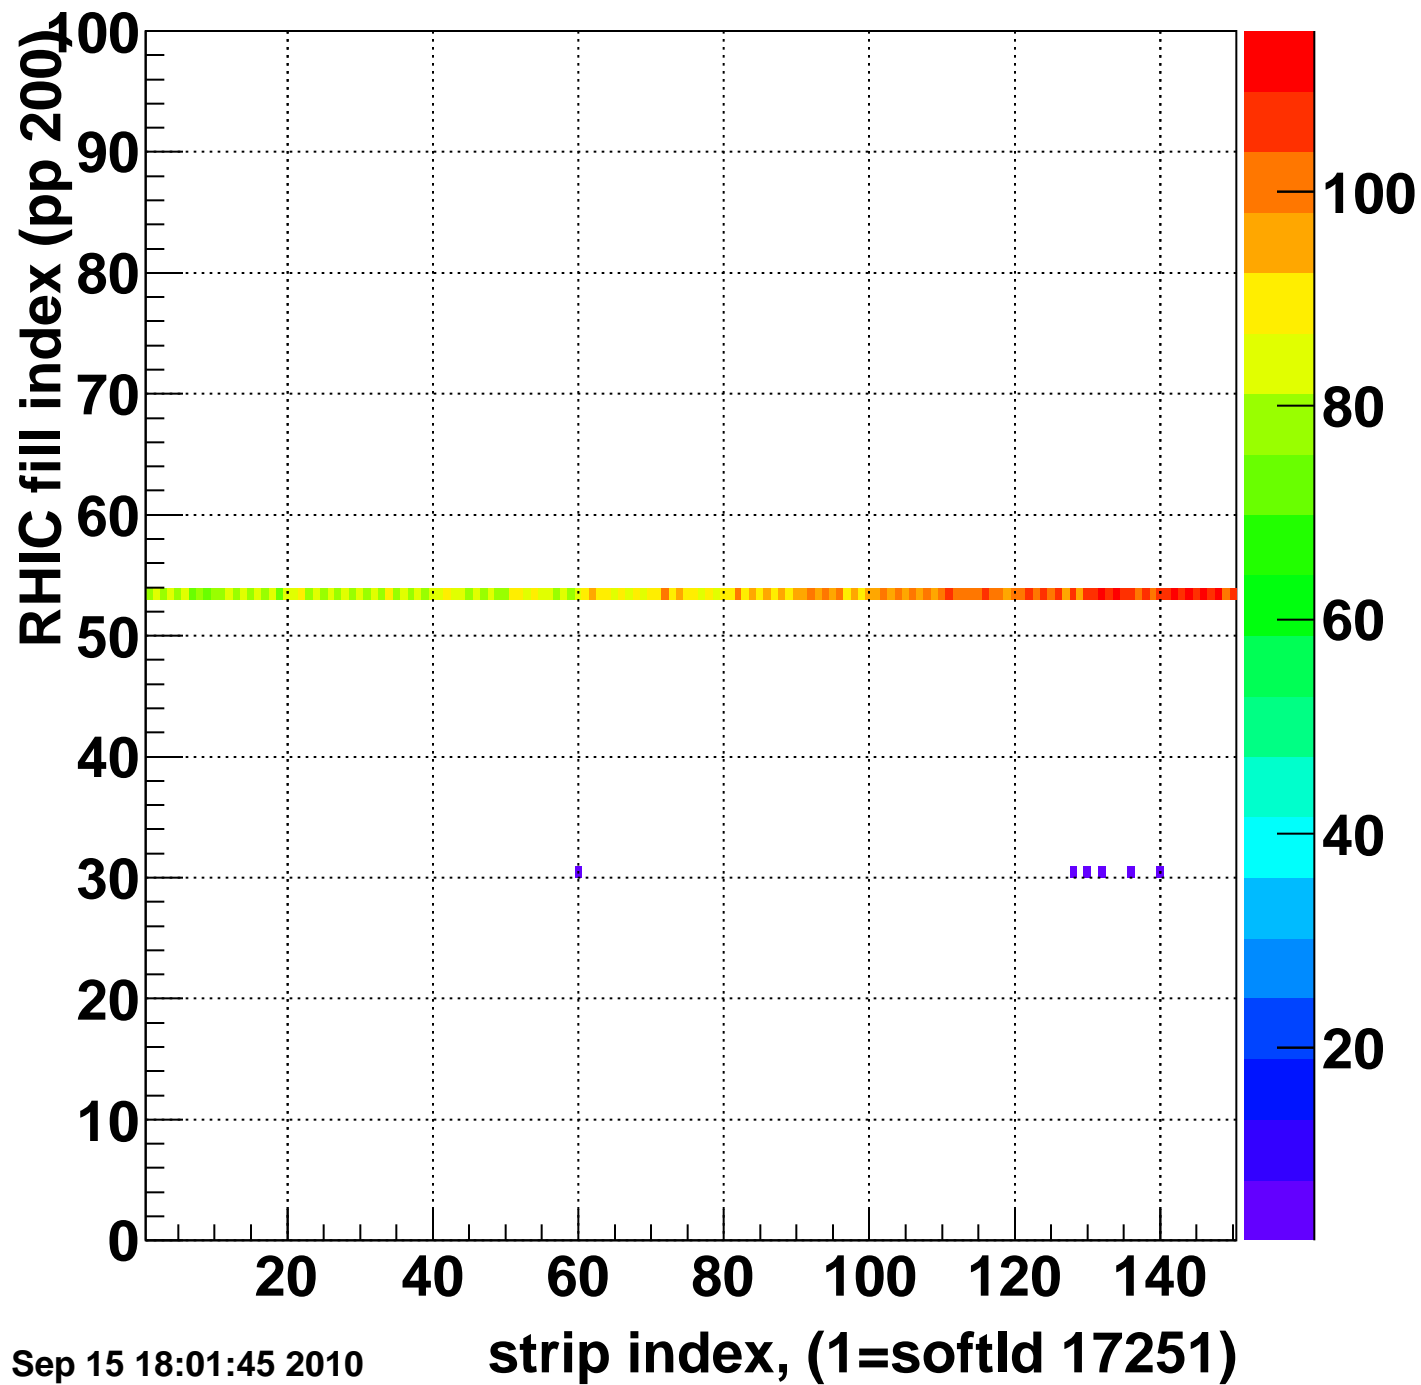

Rms of ped residuum (ADC), BSMDE mod=116, good strips

Entries 11654

Wed Sep 15 18:01:45 2010

Bad strips (color=error bits), BSMDE mod=116

Entries 3346

Wed Sep 15 18:01:45 2010

Rms of ped residuum (ADC), BSMDP mod=116, good strips

Entries 11850

Wed Sep 15 18:01:45 2010

Bad strips (color=error bits), BSMDE mod=116

Entries 3150

Wed Sep 15 18:01:45 2010

strip index, (1=softld 17251)