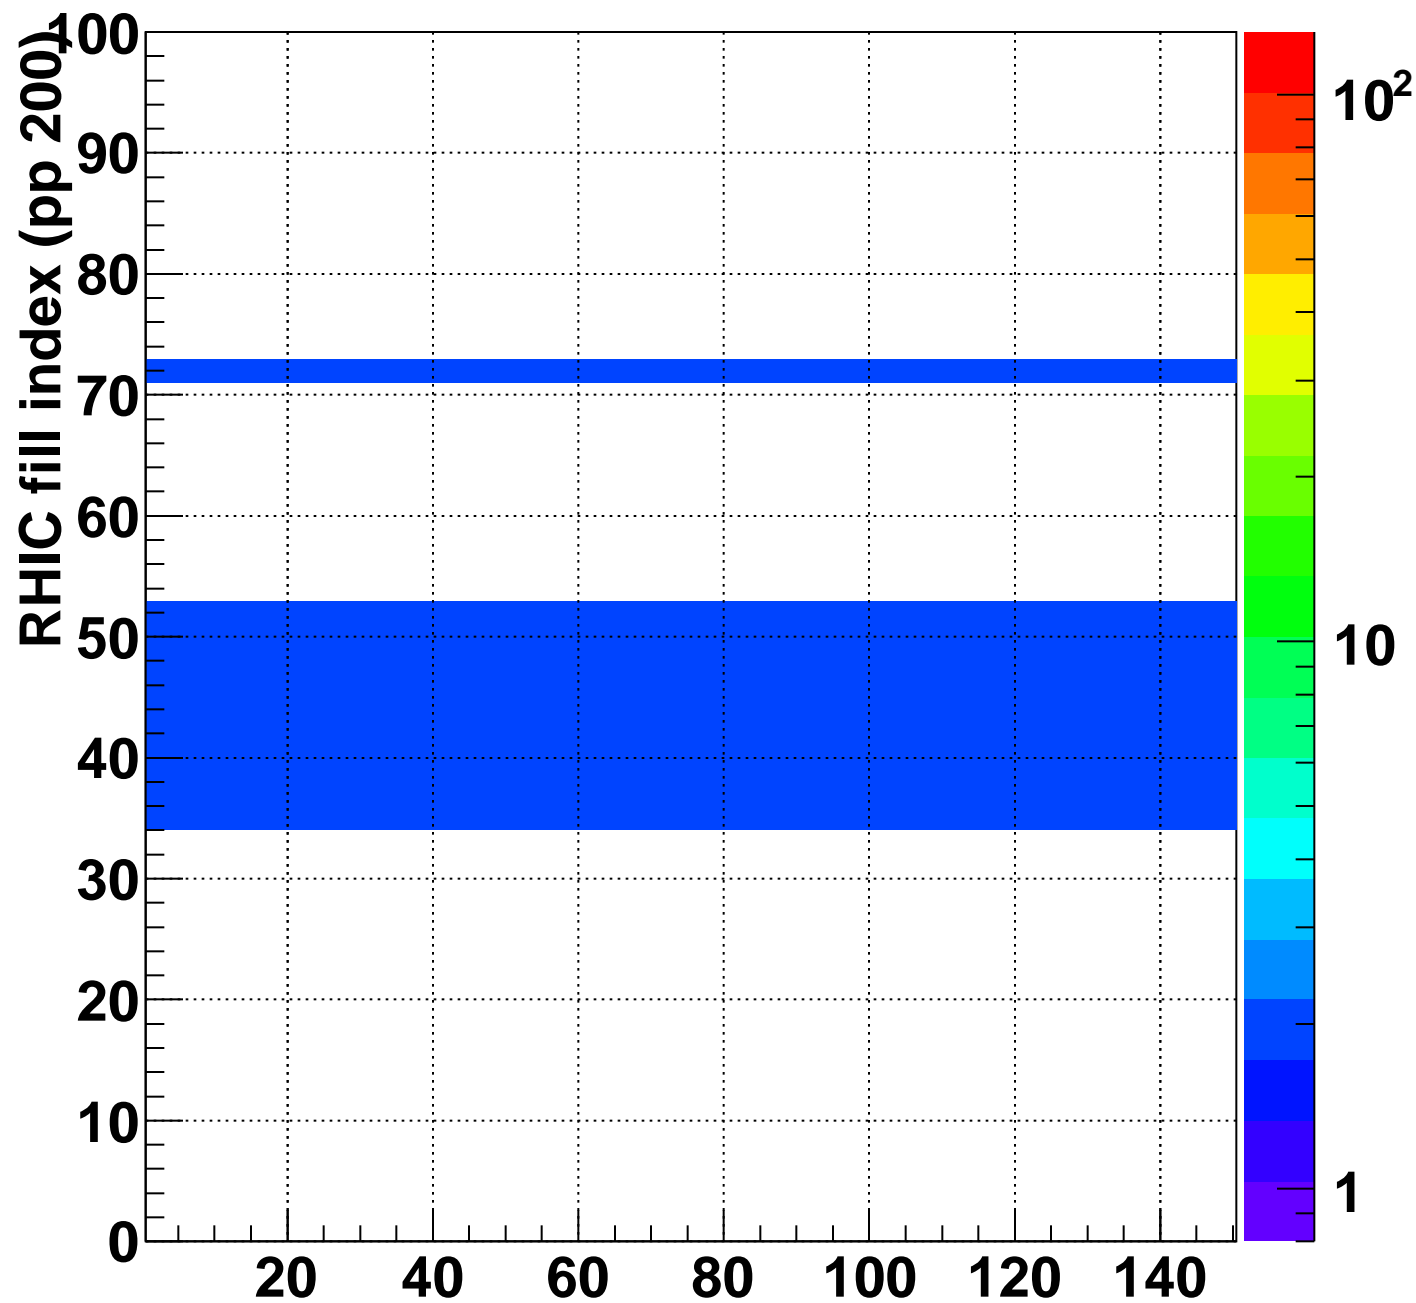

Rms of ped residuum (ADC), BSMDE mod=116, good strips

Entries 11654

Wed Sep 15 18:01:45 2010

Bad strips (color=error bits), BSMDE mod=116

Entries 3346

Wed Sep 15 18:01:45 2010

Rms of ped residuum (ADC), BSMDP mod=116, good strips

Entries 11850

Wed Sep 15 18:01:45 2010

Bad strips (color=error bits), BSMDE mod=116

Entries 3150

Wed Sep 15 18:01:45 2010

strip index, (1=softld 17251)