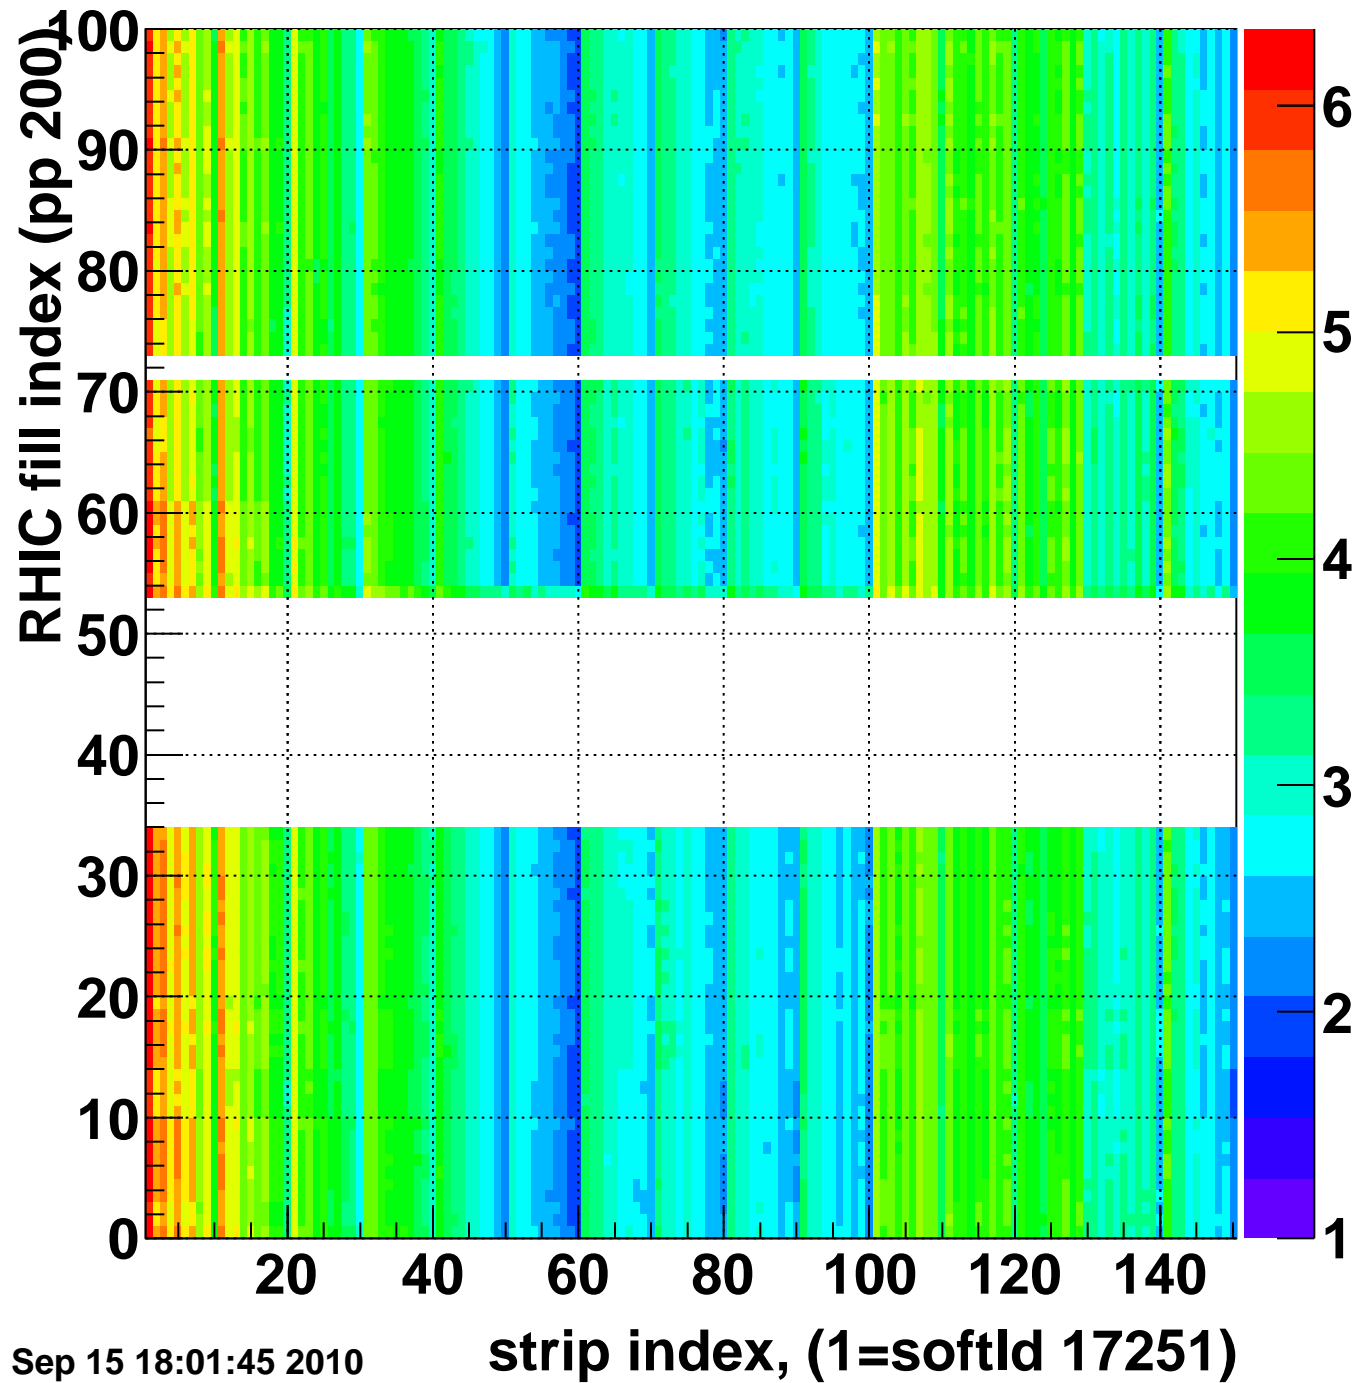

Rms of ped residuum (ADC), BSMDE mod=116, good strips

Entries 11654

Wed Sep 15 18:01:45 2010

Bad strips (color=error bits), BSMDE mod=116

Entries 3346

Wed Sep 15 18:01:45 2010

Rms of ped residuum (ADC), BSMDP mod=116, good strips

Entries 11850

Wed Sep 15 18:01:45 2010

Bad strips (color=error bits), BSMDE mod=116

Entries 3150

Wed Sep 15 18:01:45 2010

strip index, (1=softld 17251)