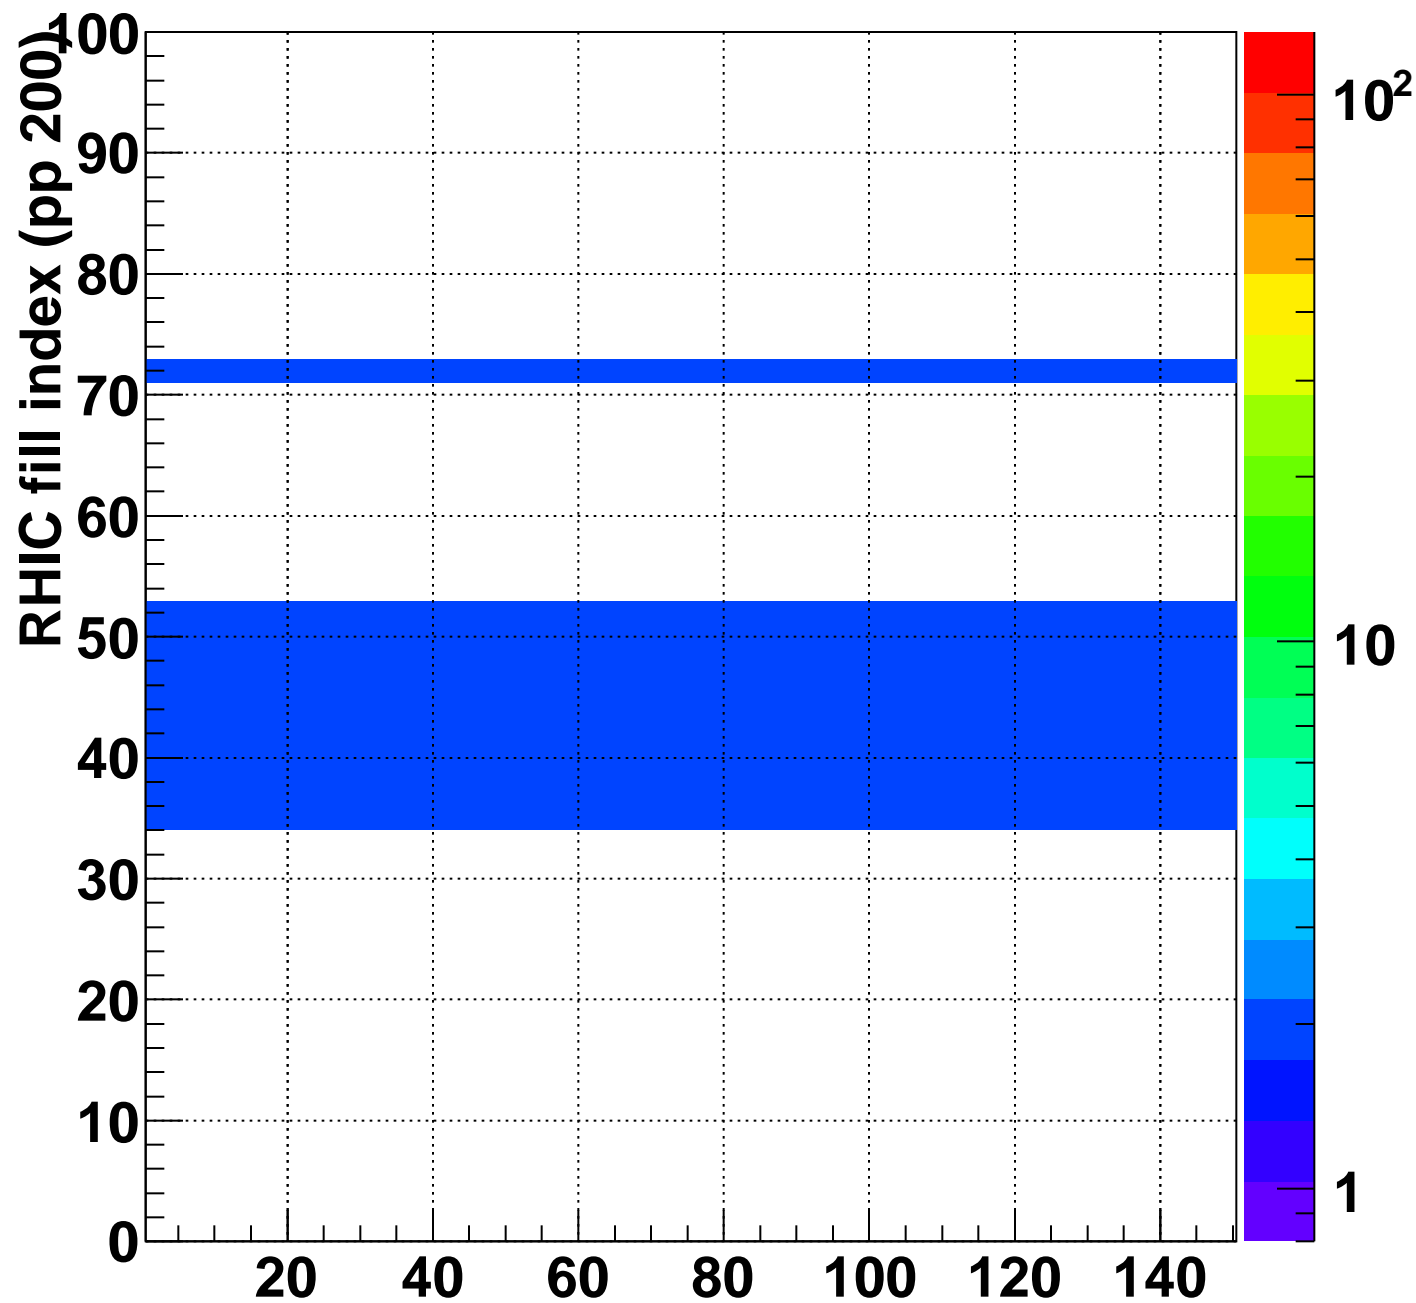

Mpv of ped residuum (ADC), BSMDE mod=117, good strips

Entries 0

Wed Sep 15 18:01:45 2010

Rms of ped residuum (ADC), BSMDE mod=117, good strips

Entries 0

Wed Sep 15 18:01:45 2010

Bad strips (color=error bits), BSMDE mod=117

Entries 15000

Wed Sep 15 18:01:45 2010

strip index, (1=softld 17401)

Rms of ped residuum (ADC), BSMDP mod=117, good strips

Entries 11850

Wed Sep 15 18:01:45 2010

Bad strips (color=error bits), BSMDE mod=117

Entries 3150

Wed Sep 15 18:01:45 2010

strip index, (1=softld 17401)