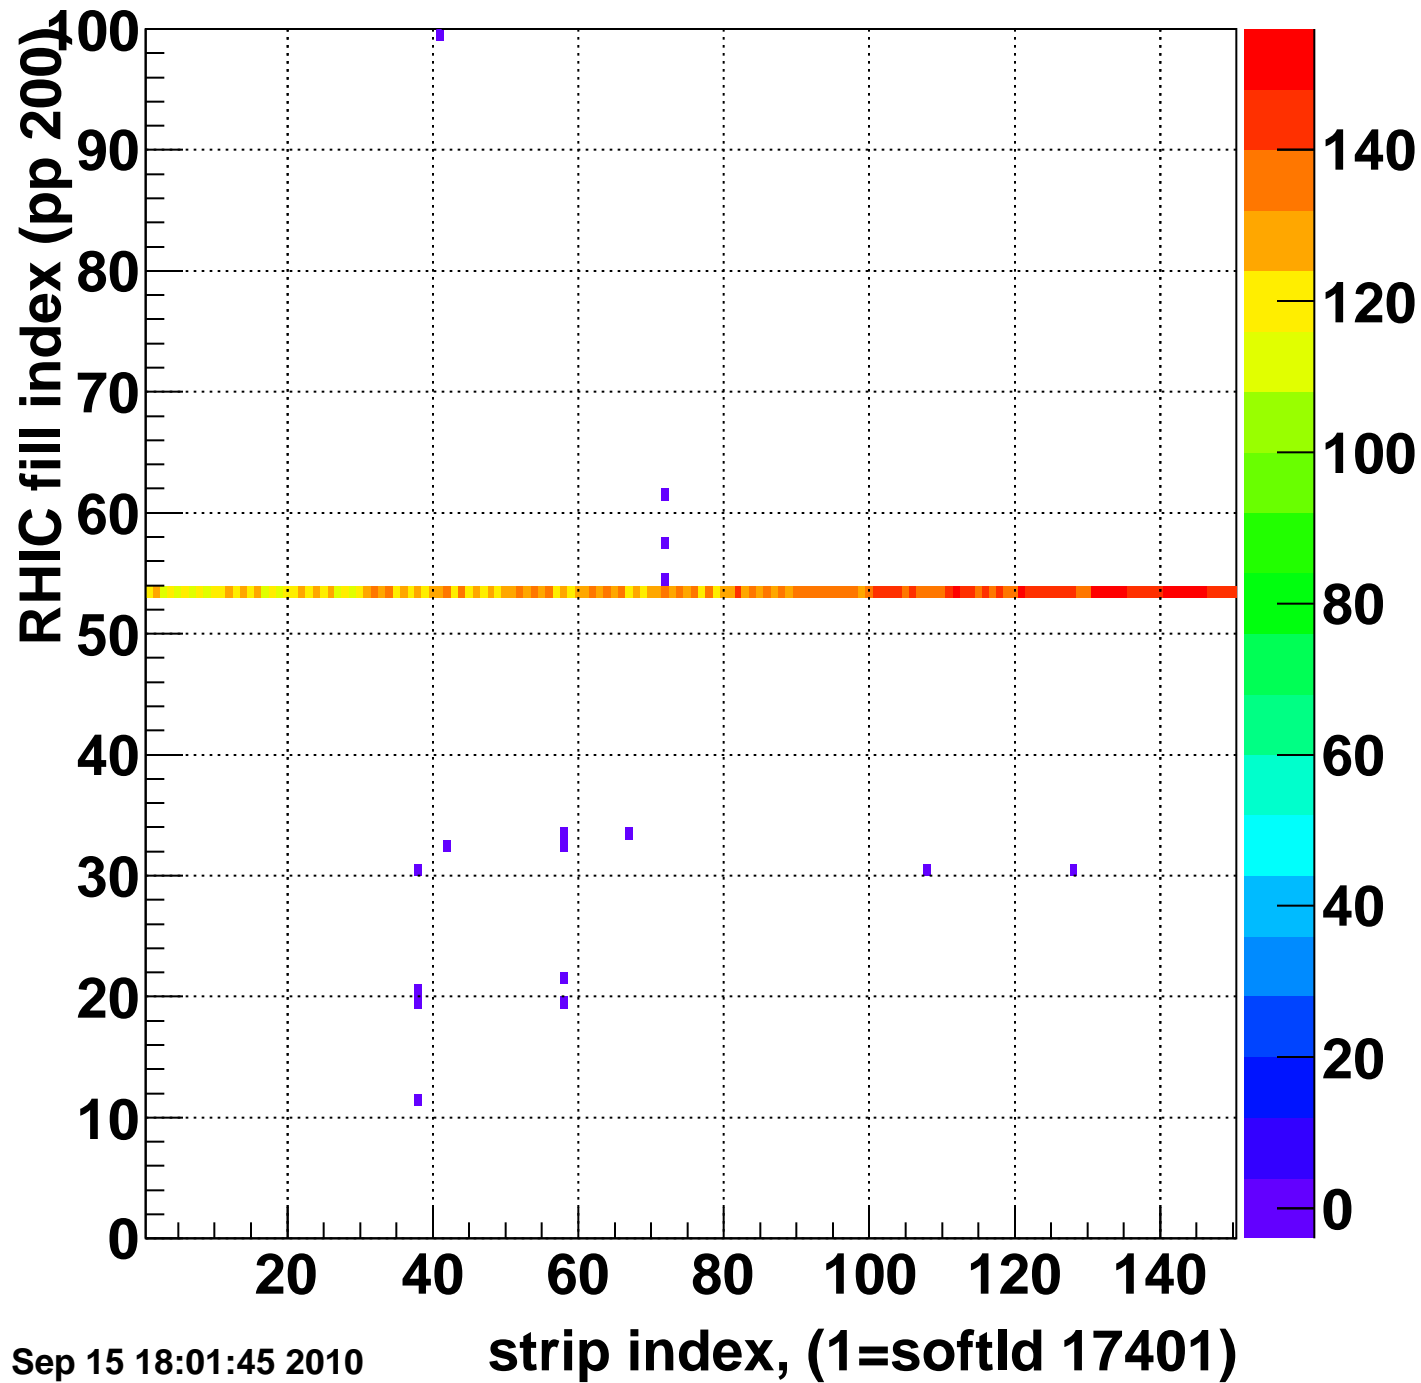

Mpv of ped residuum (ADC), BSMDE mod=117, good strips

Entries 0

Wed Sep 15 18:01:45 2010

Rms of ped residuum (ADC), BSMDE mod=117, good strips

Entries 0

Wed Sep 15 18:01:45 2010

Bad strips (color=error bits), BSMDE mod=117

Entries 15000

Wed Sep 15 18:01:45 2010

strip index, (1=softld 17401)

Rms of ped residuum (ADC), BSMDP mod=117, good strips

Entries 11850

Wed Sep 15 18:01:45 2010

Bad strips (color=error bits), BSMDE mod=117

Entries 3150

Wed Sep 15 18:01:45 2010

strip index, (1=softld 17401)