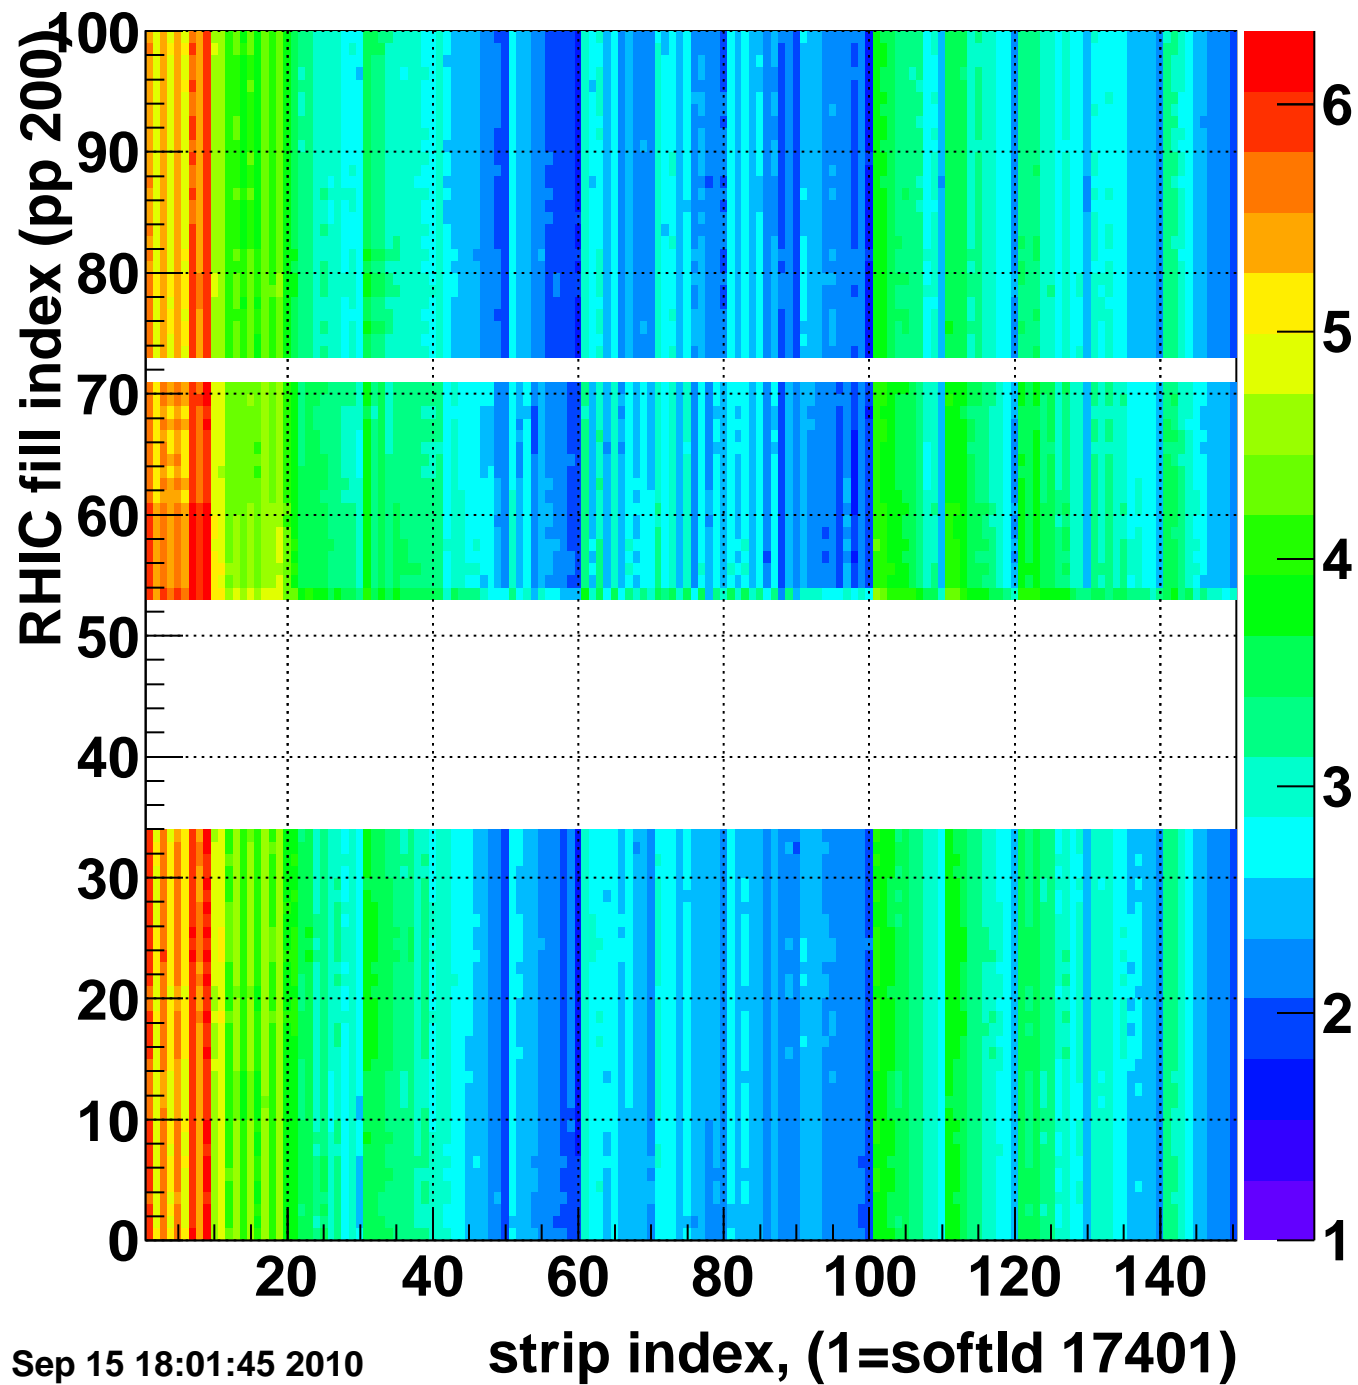

Mpv of ped residuum (ADC), BSMDE mod=117, good strips

Entries 0

Wed Sep 15 18:01:45 2010

Rms of ped residuum (ADC), BSMDE mod=117, good strips

Entries 0

Wed Sep 15 18:01:45 2010

Bad strips (color=error bits), BSMDE mod=117

Entries 15000

Wed Sep 15 18:01:45 2010

strip index, (1=softld 17401)

Rms of ped residuum (ADC), BSMDP mod=117, good strips

Entries 11850

Wed Sep 15 18:01:45 2010

Bad strips (color=error bits), BSMDE mod=117

Entries 3150

Wed Sep 15 18:01:45 2010

strip index, (1=softld 17401)