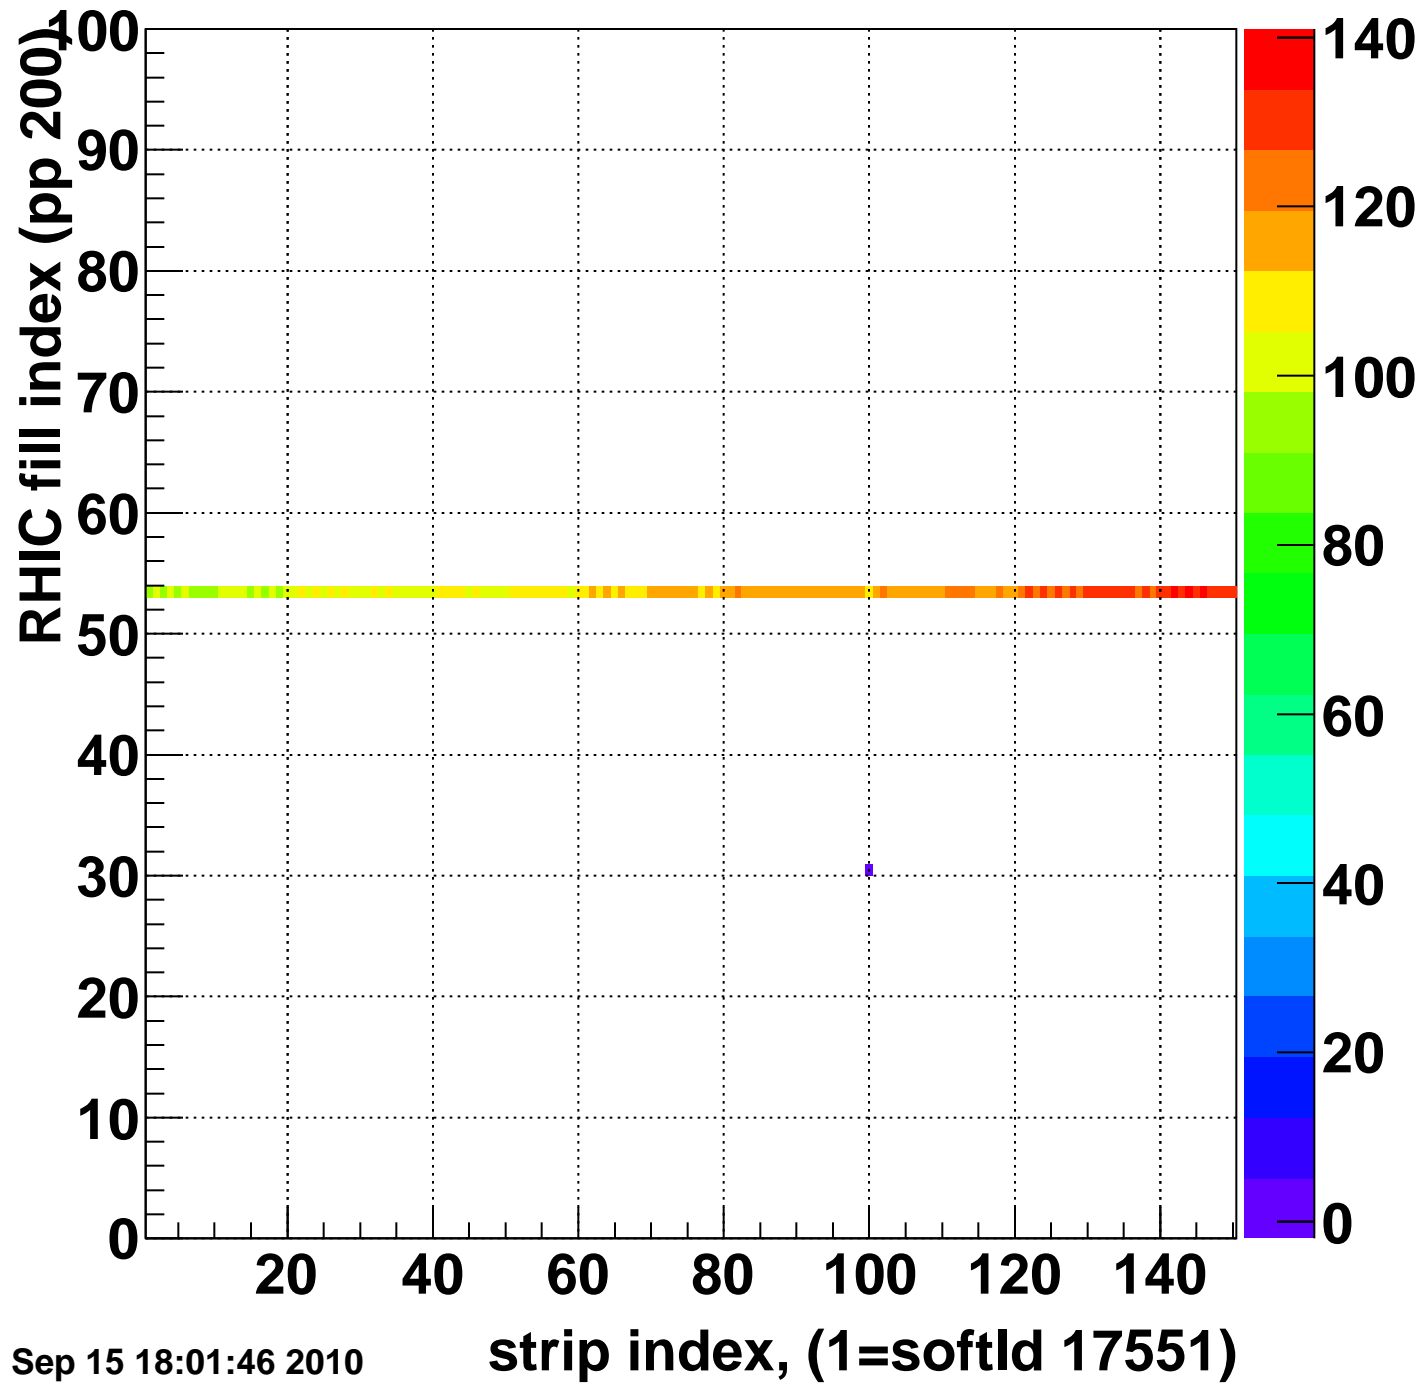

Mpv of ped residuum (ADC), BSMDE mod=118, good strips

Entries 0

Wed Sep 15 18:01:45 2010

Rms of ped residuum (ADC), BSMDE mod=118, good strips

Entries 0

Wed Sep 15 18:01:45 2010

Bad strips (color=error bits), BSMDE mod=118

Entries 15000

Wed Sep 15 18:01:45 2010

strip index, (1=softId 17551)

Rms of ped residuum (ADC), BSMDP mod=118, good strips

Entries 11850

Wed Sep 15 18:01:46 2010

Bad strips (color=error bits), BSMDE mod=118

Entries 3150

Wed Sep 15 18:01:46 2010

strip index, (1=softld 17551)