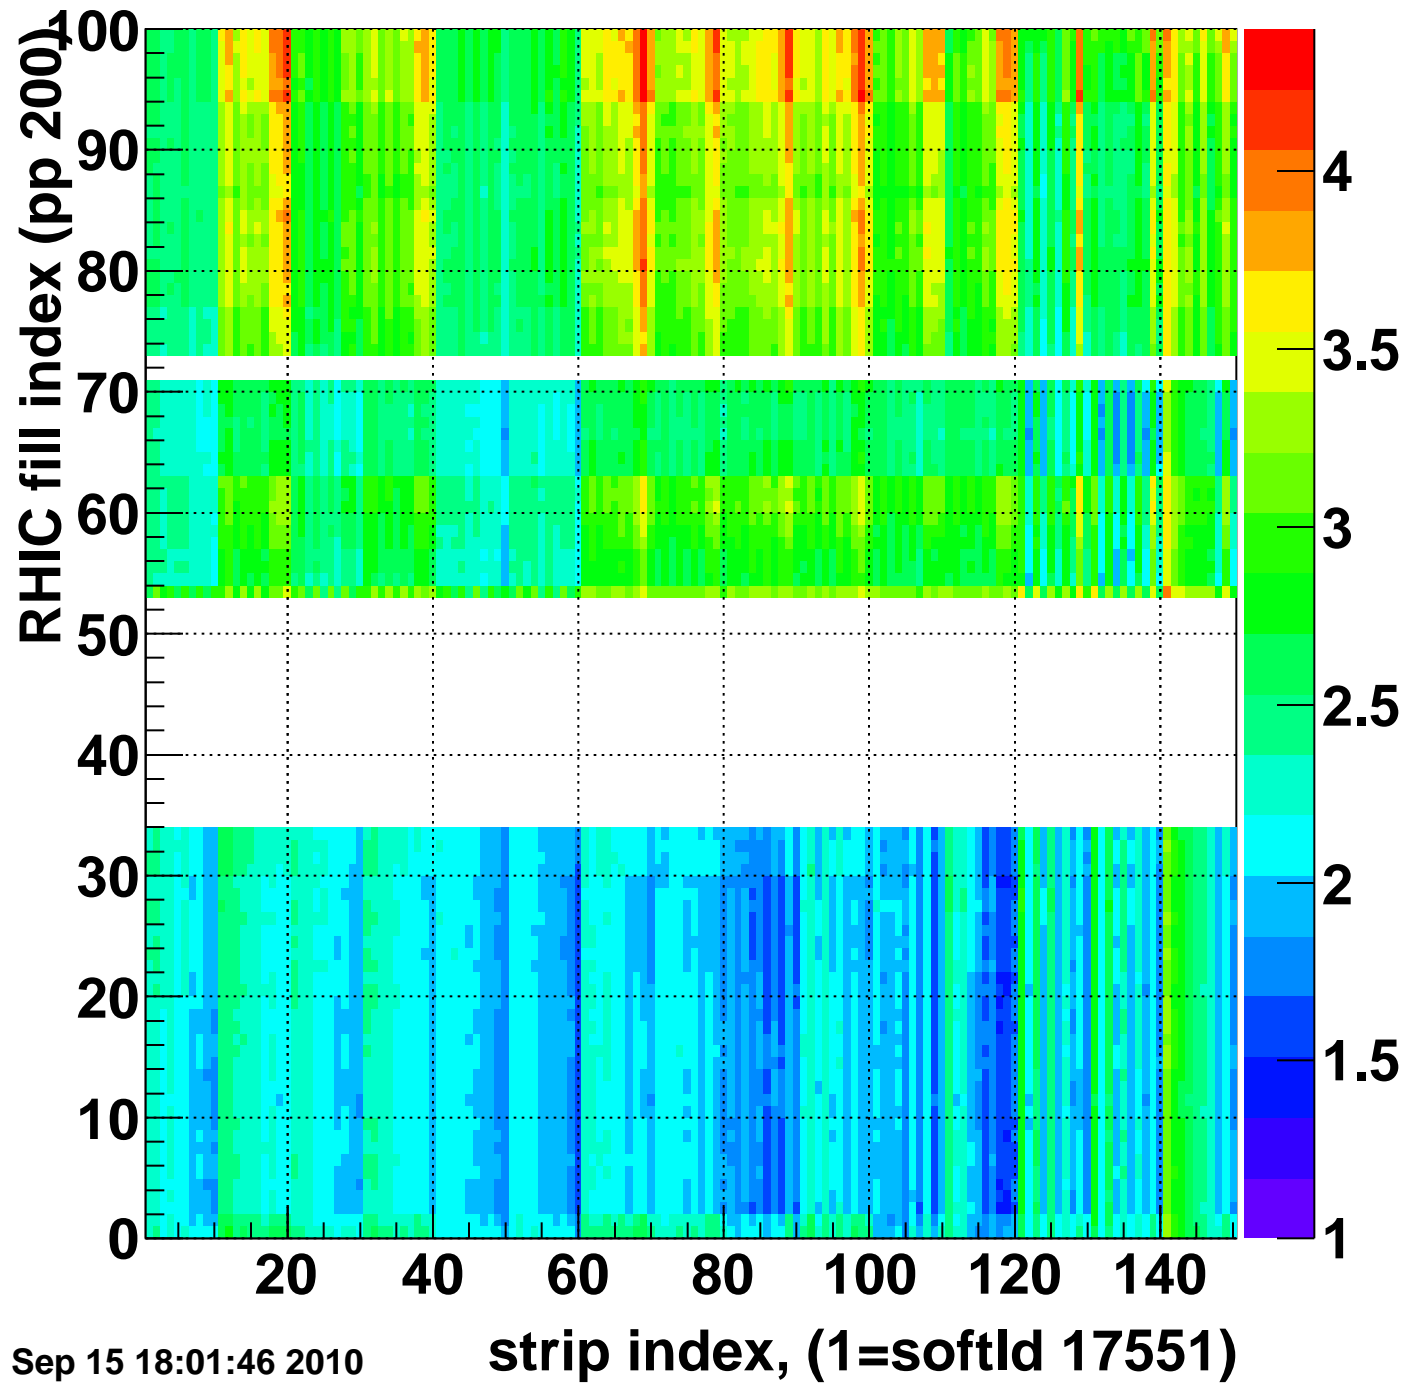

Mpv of ped residuum (ADC), BSMDE mod=118, good strips

Entries 0

Wed Sep 15 18:01:45 2010

Rms of ped residuum (ADC), BSMDE mod=118, good strips

Entries 0

Wed Sep 15 18:01:45 2010

Bad strips (color=error bits), BSMDE mod=118

Entries 15000

Wed Sep 15 18:01:45 2010

strip index, (1=softId 17551)

Rms of ped residuum (ADC), BSMDP mod=118, good strips

Entries 11850

Wed Sep 15 18:01:46 2010

Bad strips (color=error bits), BSMDE mod=118

Entries 3150

Wed Sep 15 18:01:46 2010

strip index, (1=softld 17551)