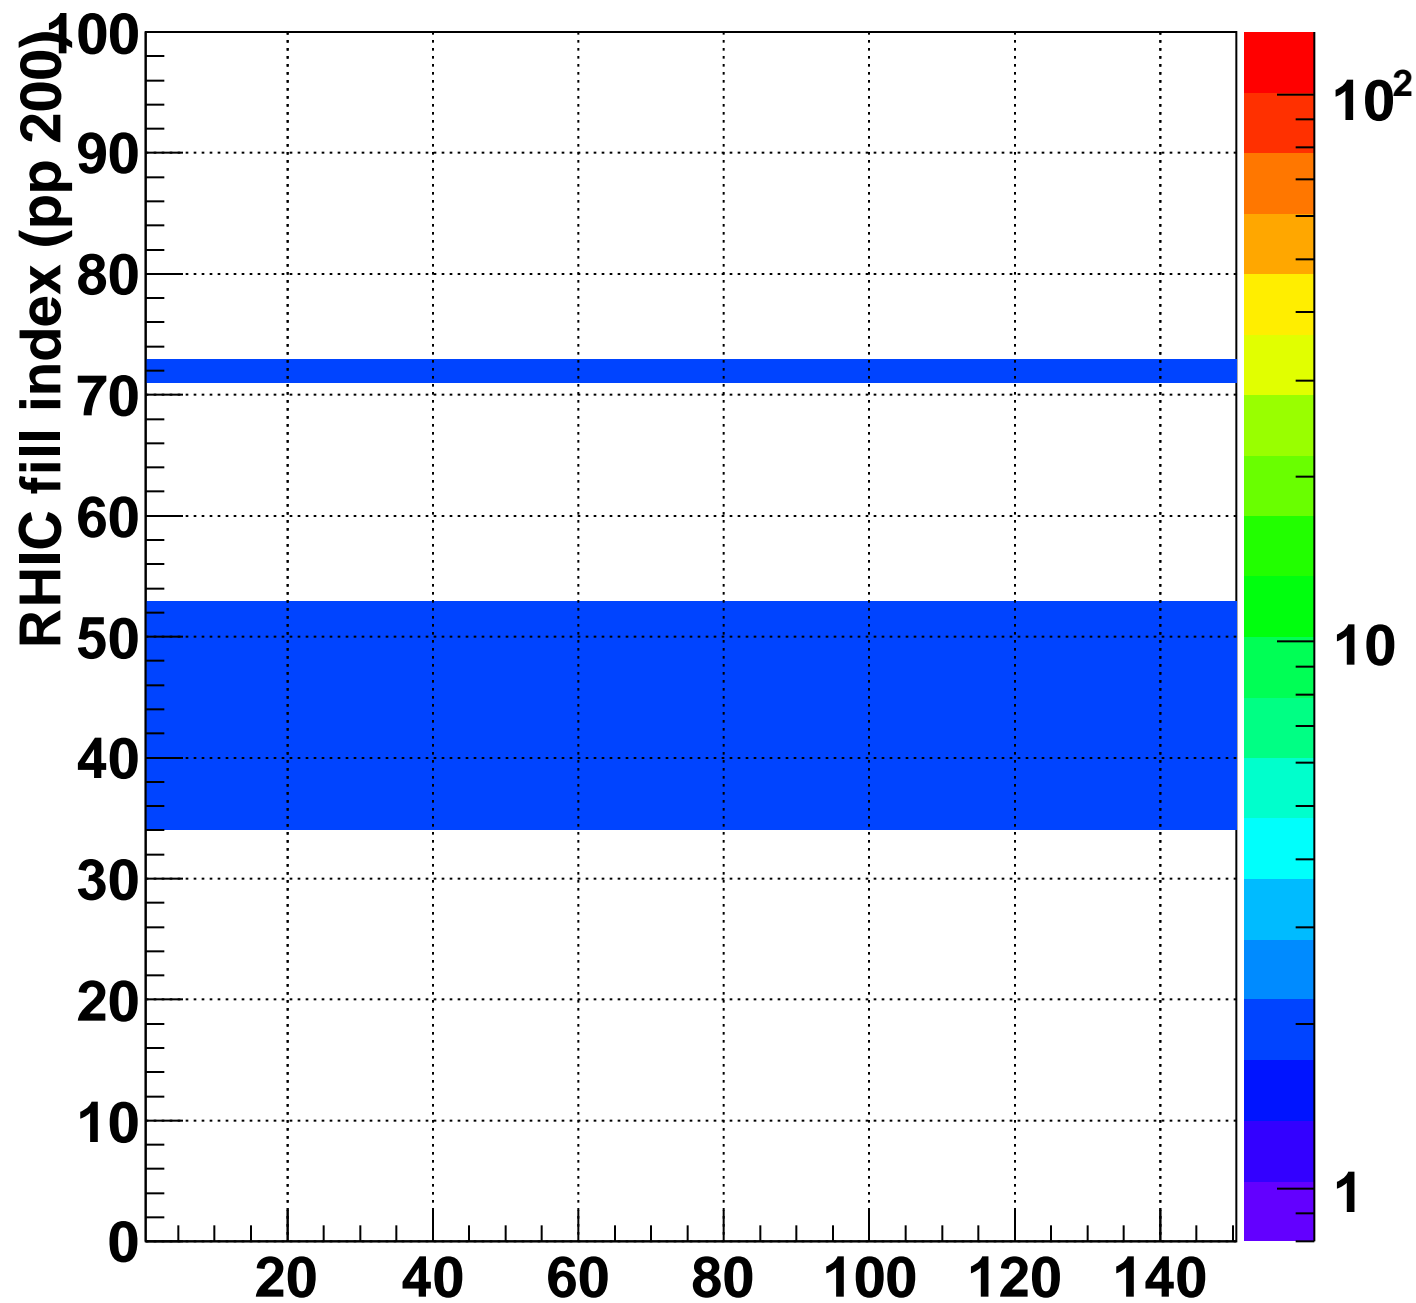

Mpv of ped residuum (ADC), BSMDE mod=118, good strips

Entries 0

Wed Sep 15 18:01:45 2010

Rms of ped residuum (ADC), BSMDE mod=118, good strips

Entries 0

Wed Sep 15 18:01:45 2010

Bad strips (color=error bits), BSMDE mod=118

Entries 15000

Wed Sep 15 18:01:45 2010

strip index, (1=softId 17551)

Rms of ped residuum (ADC), BSMDP mod=118, good strips

Entries 11850

Wed Sep 15 18:01:46 2010

Bad strips (color=error bits), BSMDE mod=118

Entries 3150

Wed Sep 15 18:01:46 2010

strip index, (1=softld 17551)