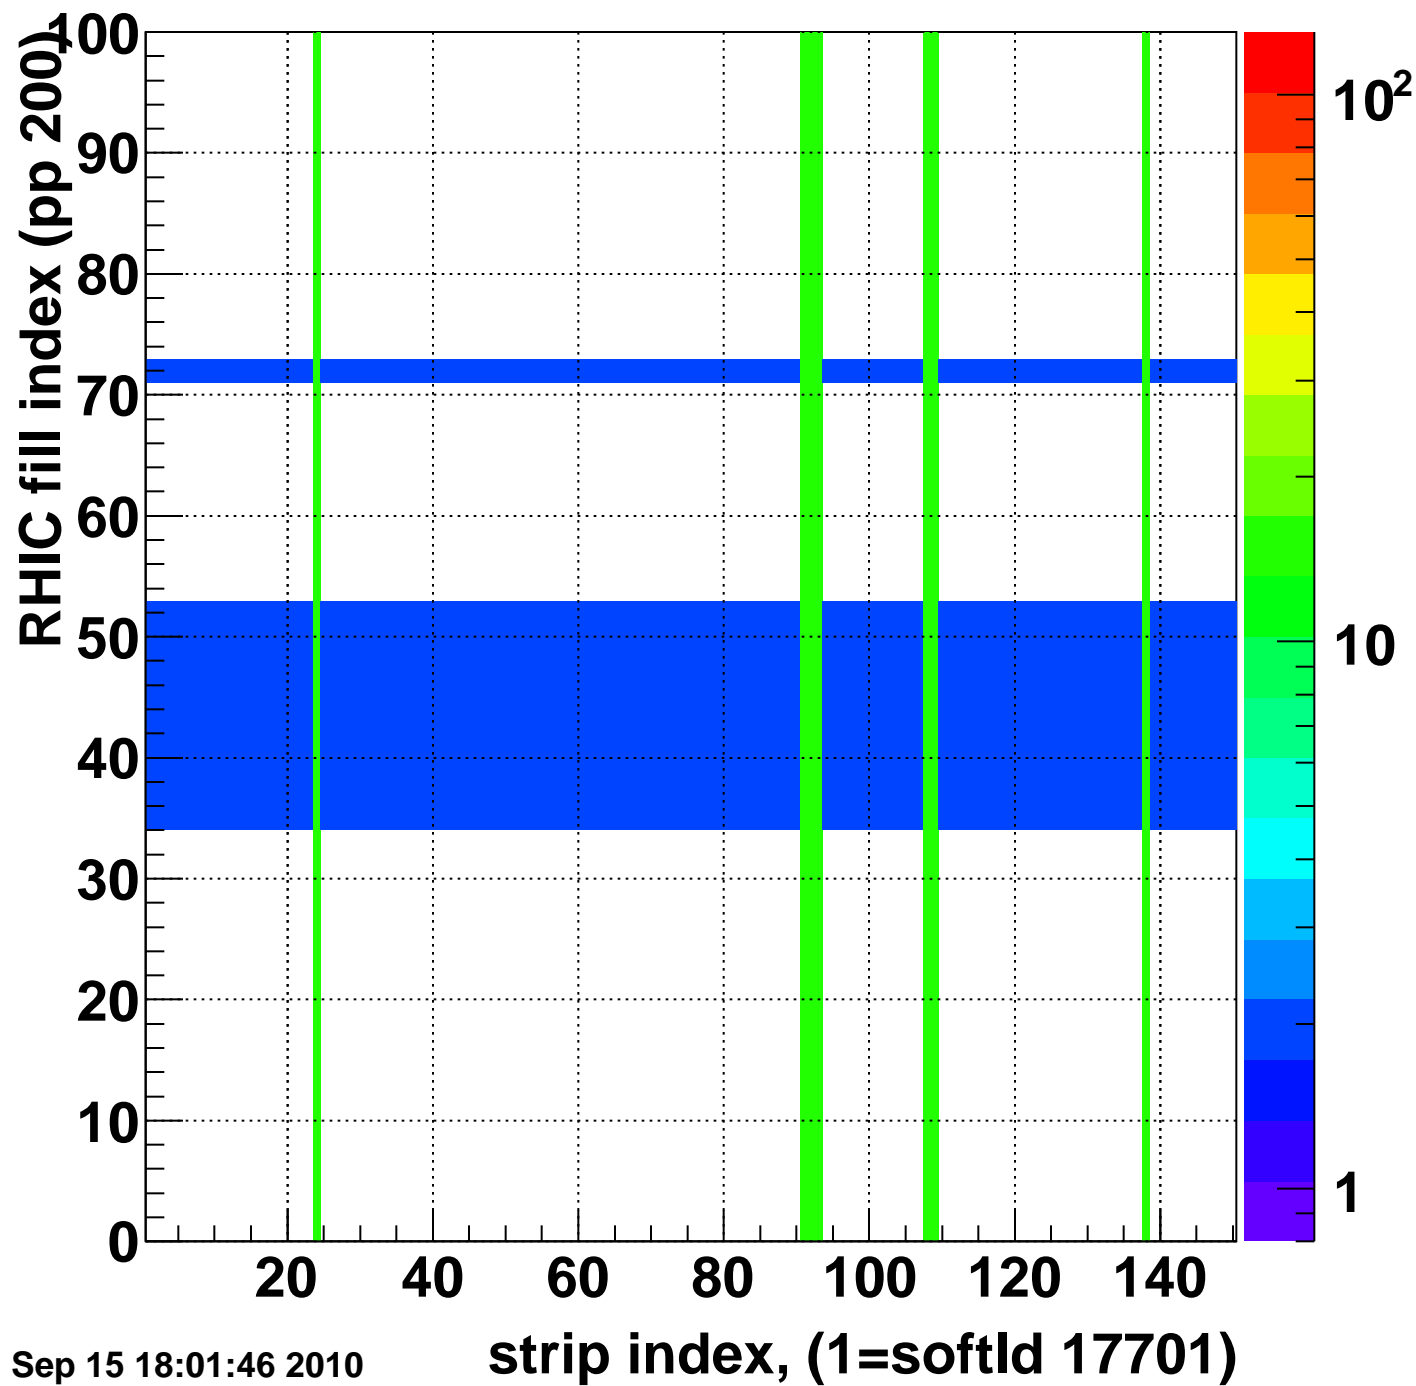

Rms of ped residuum (ADC), BSMDE mod=119, good strips

Entries 11297

Wed Sep 15 18:01:46 2010

Bad strips (color=error bits), BSMDE mod=119

Entries 3703

Wed Sep 15 18:01:46 2010

Rms of ped residuum (ADC), BSMDP mod=119, good strips

Entries 11771

Wed Sep 15 18:01:46 2010

Bad strips (color=error bits), BSMDE mod=1119

Entries 3229

Wed Sep 15 18:01:46 2010

strip index, (1=softld 17701)