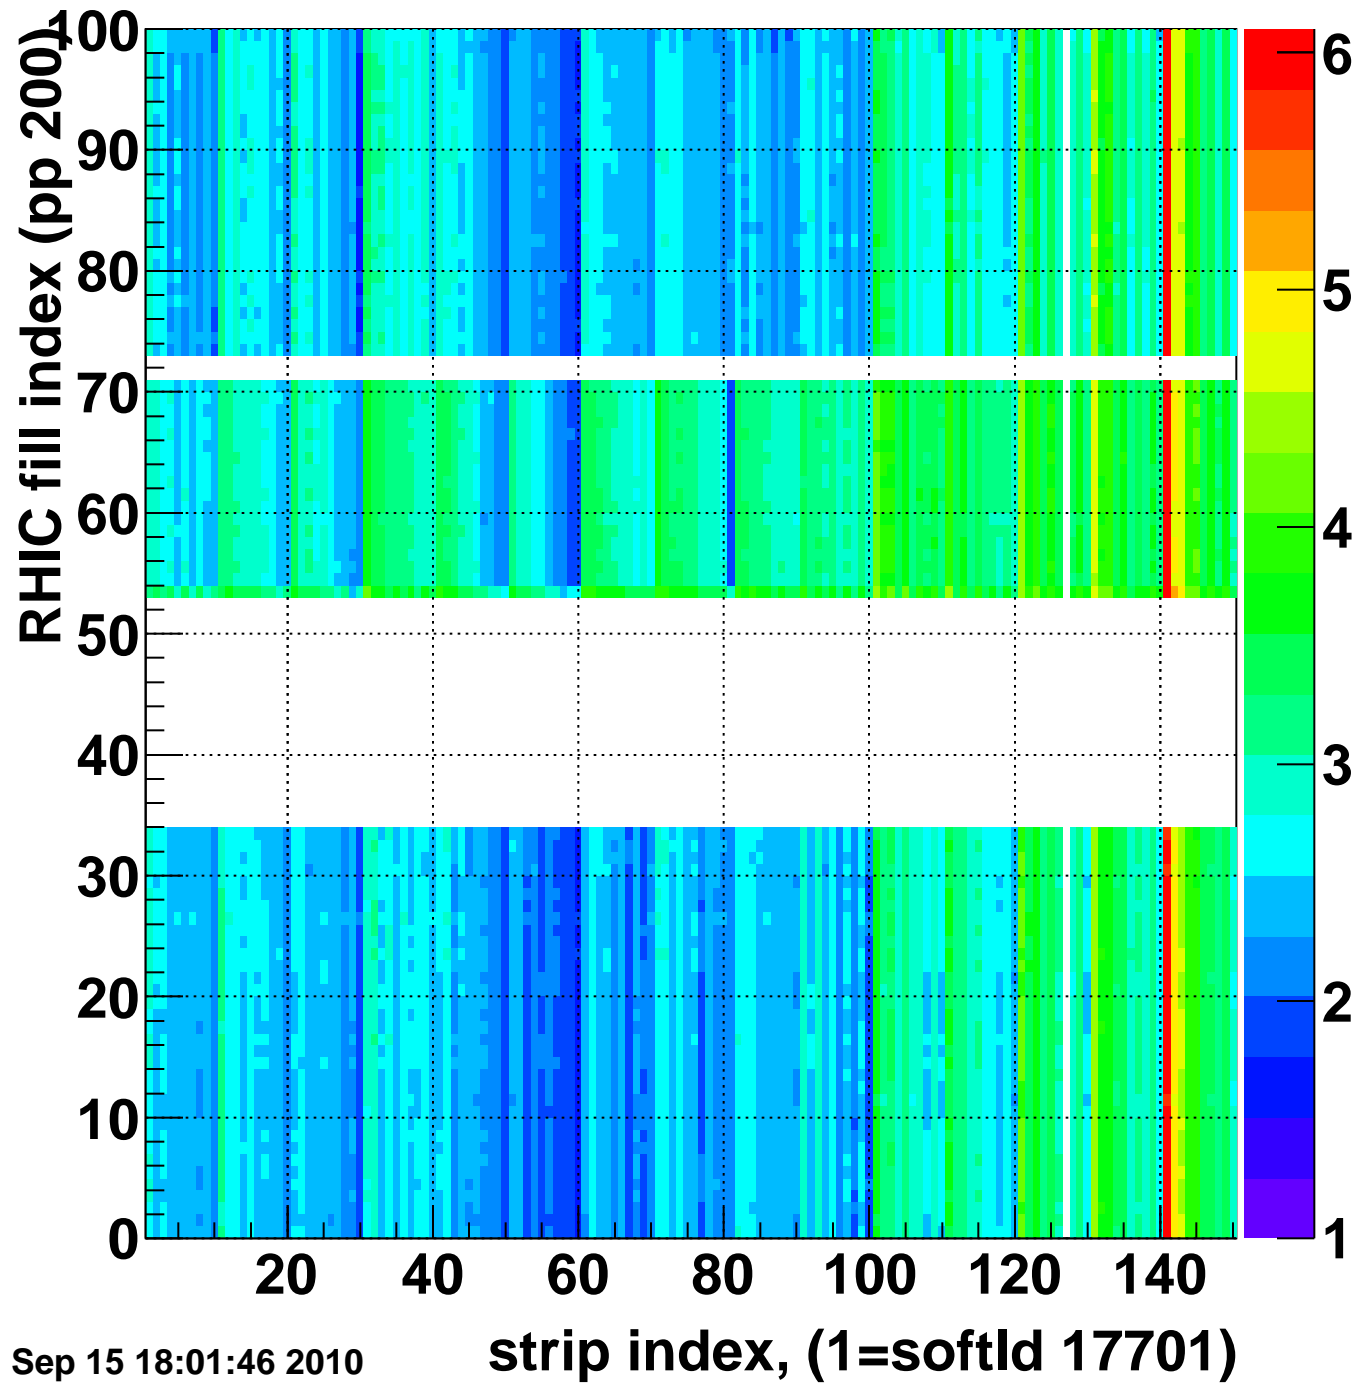

Rms of ped residuum (ADC), BSMDE mod=119, good strips

Entries 11297

Wed Sep 15 18:01:46 2010

Bad strips (color=error bits), BSMDE mod=119

Entries 3703

Wed Sep 15 18:01:46 2010

Rms of ped residuum (ADC), BSMDP mod=119, good strips

Entries 11771

Wed Sep 15 18:01:46 2010

Bad strips (color=error bits), BSMDE mod=1119

Entries 3229

Wed Sep 15 18:01:46 2010

strip index, (1=softld 17701)