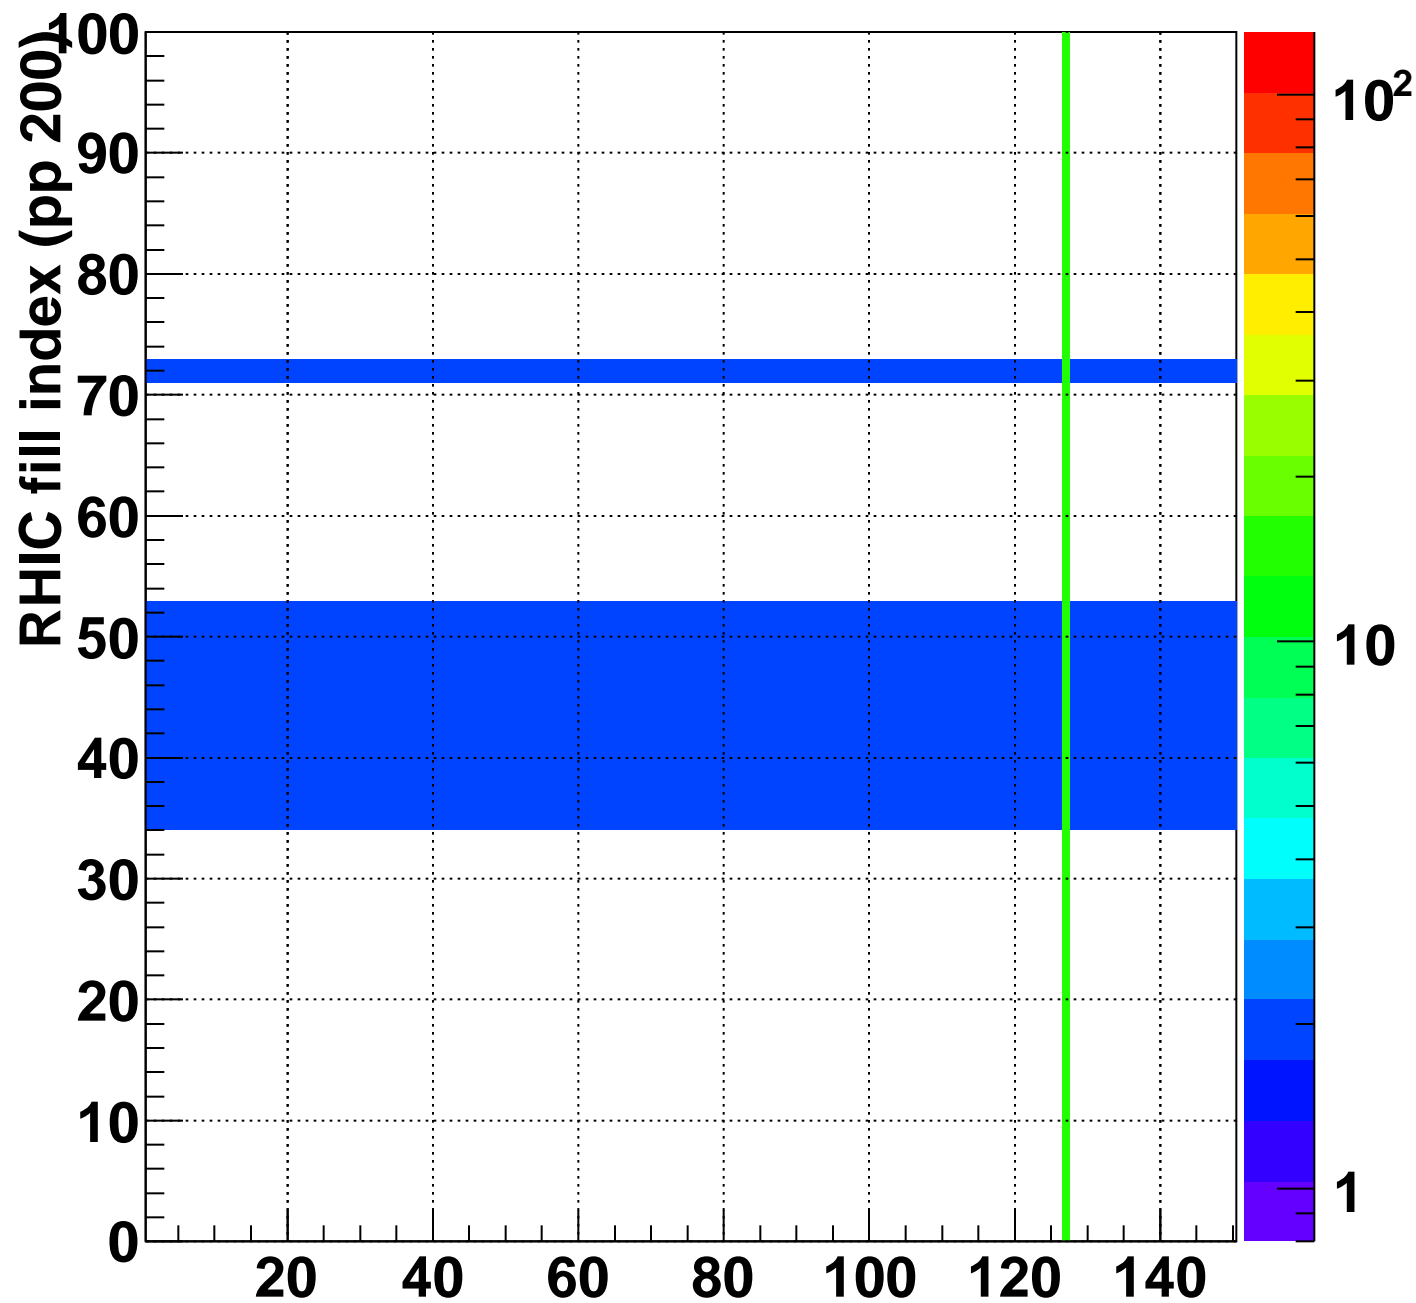

Rms of ped residuum (ADC), BSMDE mod=119, good strips

Entries 11297

Wed Sep 15 18:01:46 2010

Bad strips (color=error bits), BSMDE mod=119

Entries 3703

Wed Sep 15 18:01:46 2010

Rms of ped residuum (ADC), BSMDP mod=119, good strips

Entries 11771

Wed Sep 15 18:01:46 2010

Bad strips (color=error bits), BSMDE mod=1119

Entries 3229

Wed Sep 15 18:01:46 2010

strip index, (1=softld 17701)