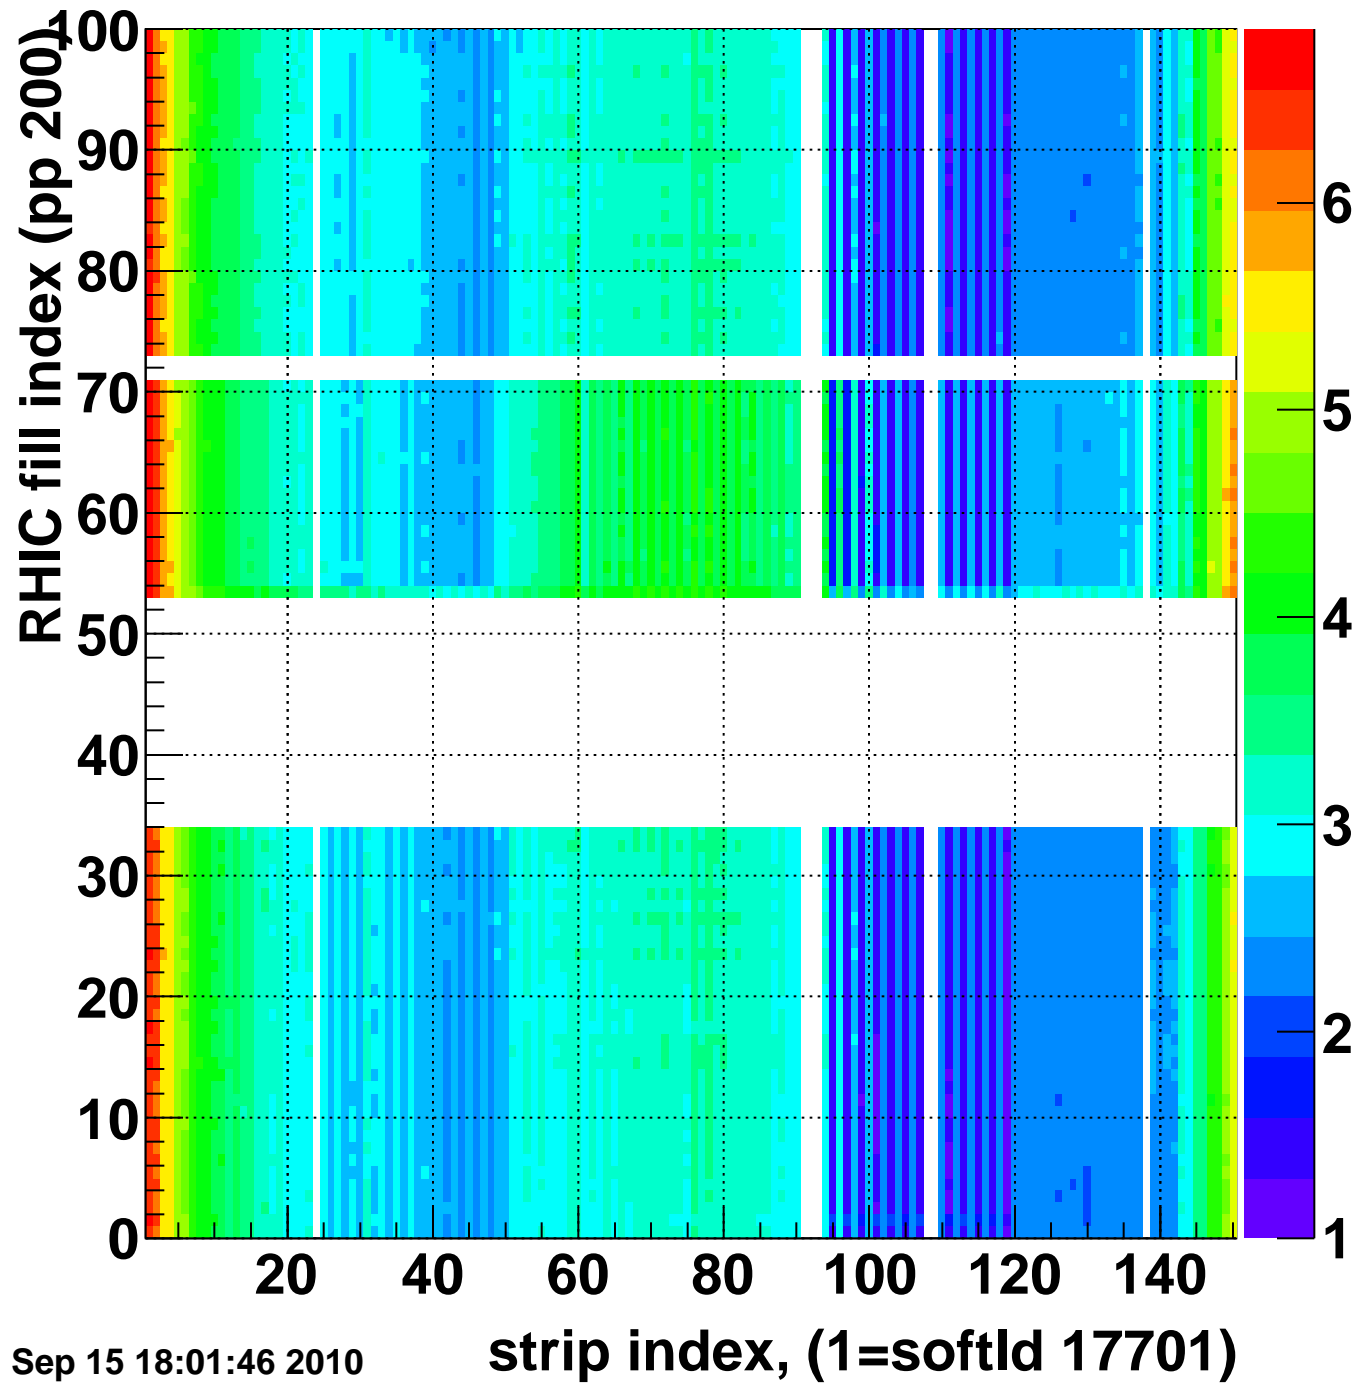

Rms of ped residuum (ADC), BSMDE mod=119, good strips

Entries 11297

Wed Sep 15 18:01:46 2010

Bad strips (color=error bits), BSMDE mod=119

Entries 3703

Wed Sep 15 18:01:46 2010

Rms of ped residuum (ADC), BSMDP mod=119, good strips

Entries 11771

Wed Sep 15 18:01:46 2010

Bad strips (color=error bits), BSMDE mod=1119

Entries 3229

Wed Sep 15 18:01:46 2010

strip index, (1=softld 17701)