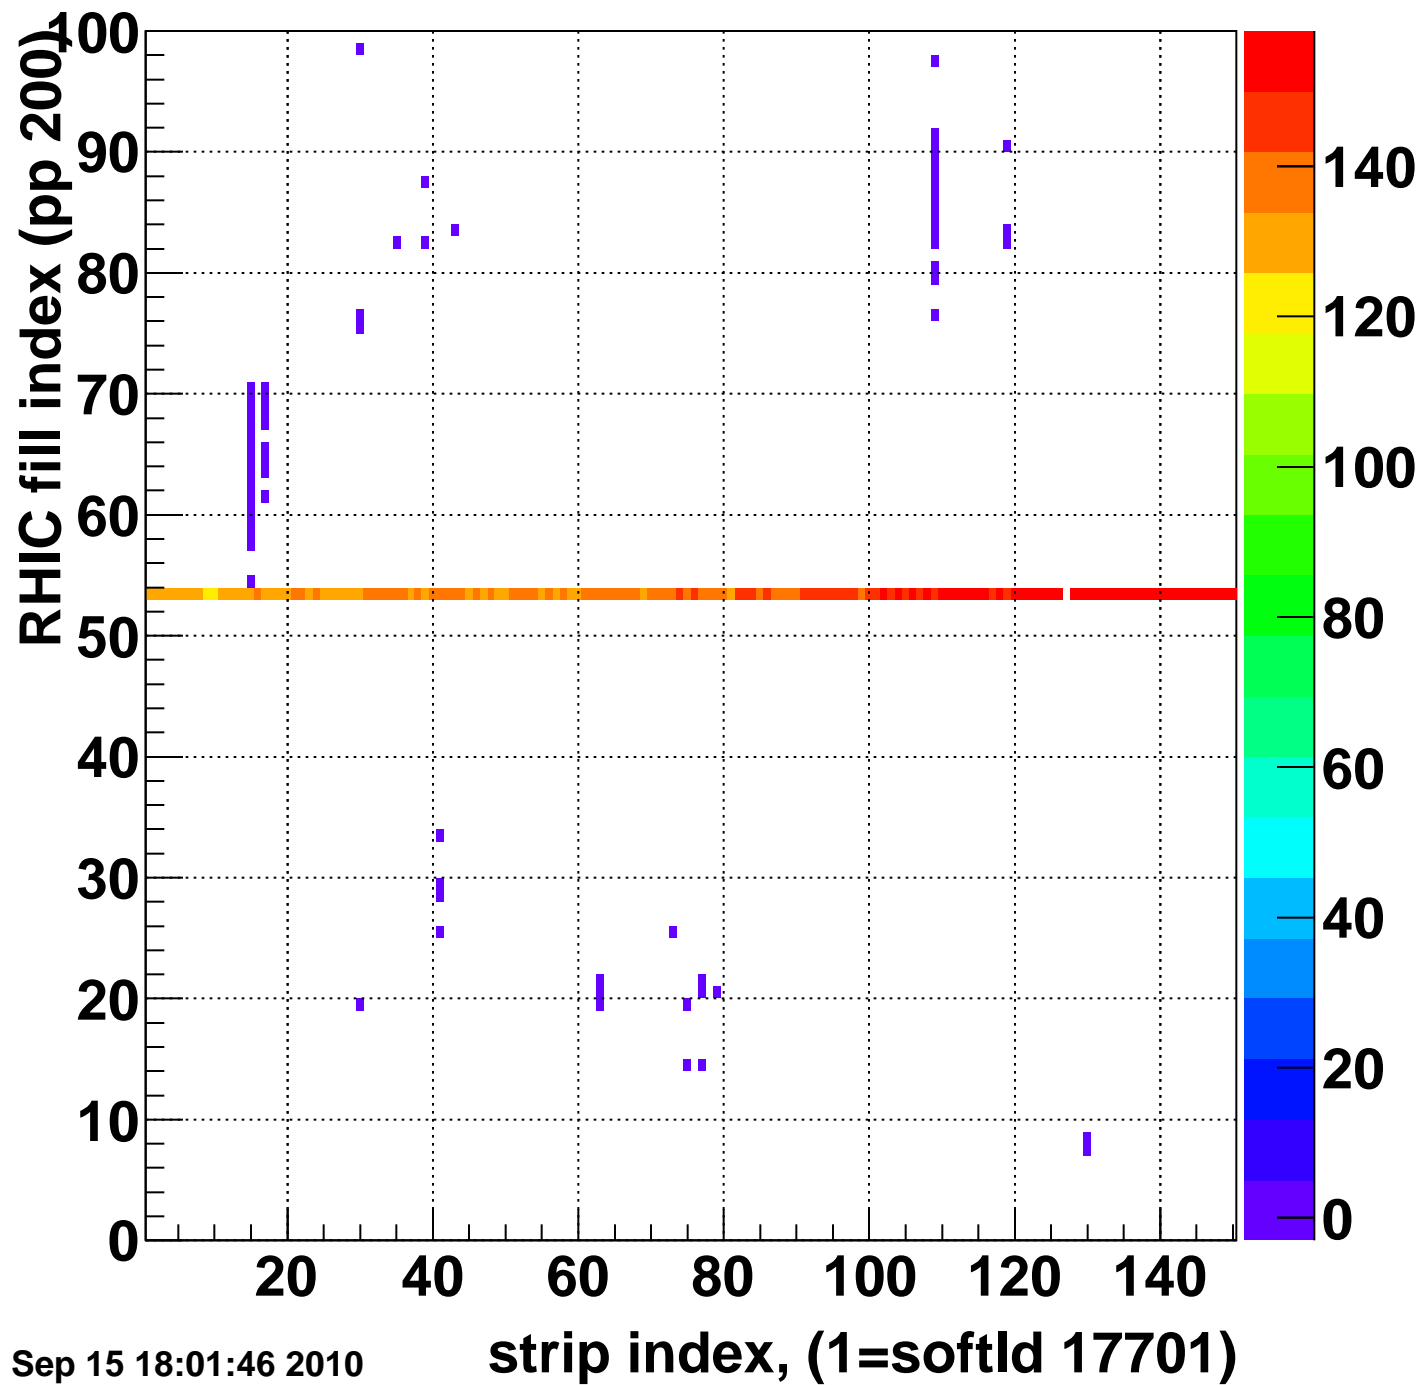

Rms of ped residuum (ADC), BSMDE mod=119, good strips

Entries 11297

Wed Sep 15 18:01:46 2010

Bad strips (color=error bits), BSMDE mod=119

Entries 3703

Wed Sep 15 18:01:46 2010

Rms of ped residuum (ADC), BSMDP mod=119, good strips

Entries 11771

Wed Sep 15 18:01:46 2010

Bad strips (color=error bits), BSMDE mod=1119

Entries 3229

Wed Sep 15 18:01:46 2010

strip index, (1=softld 17701)