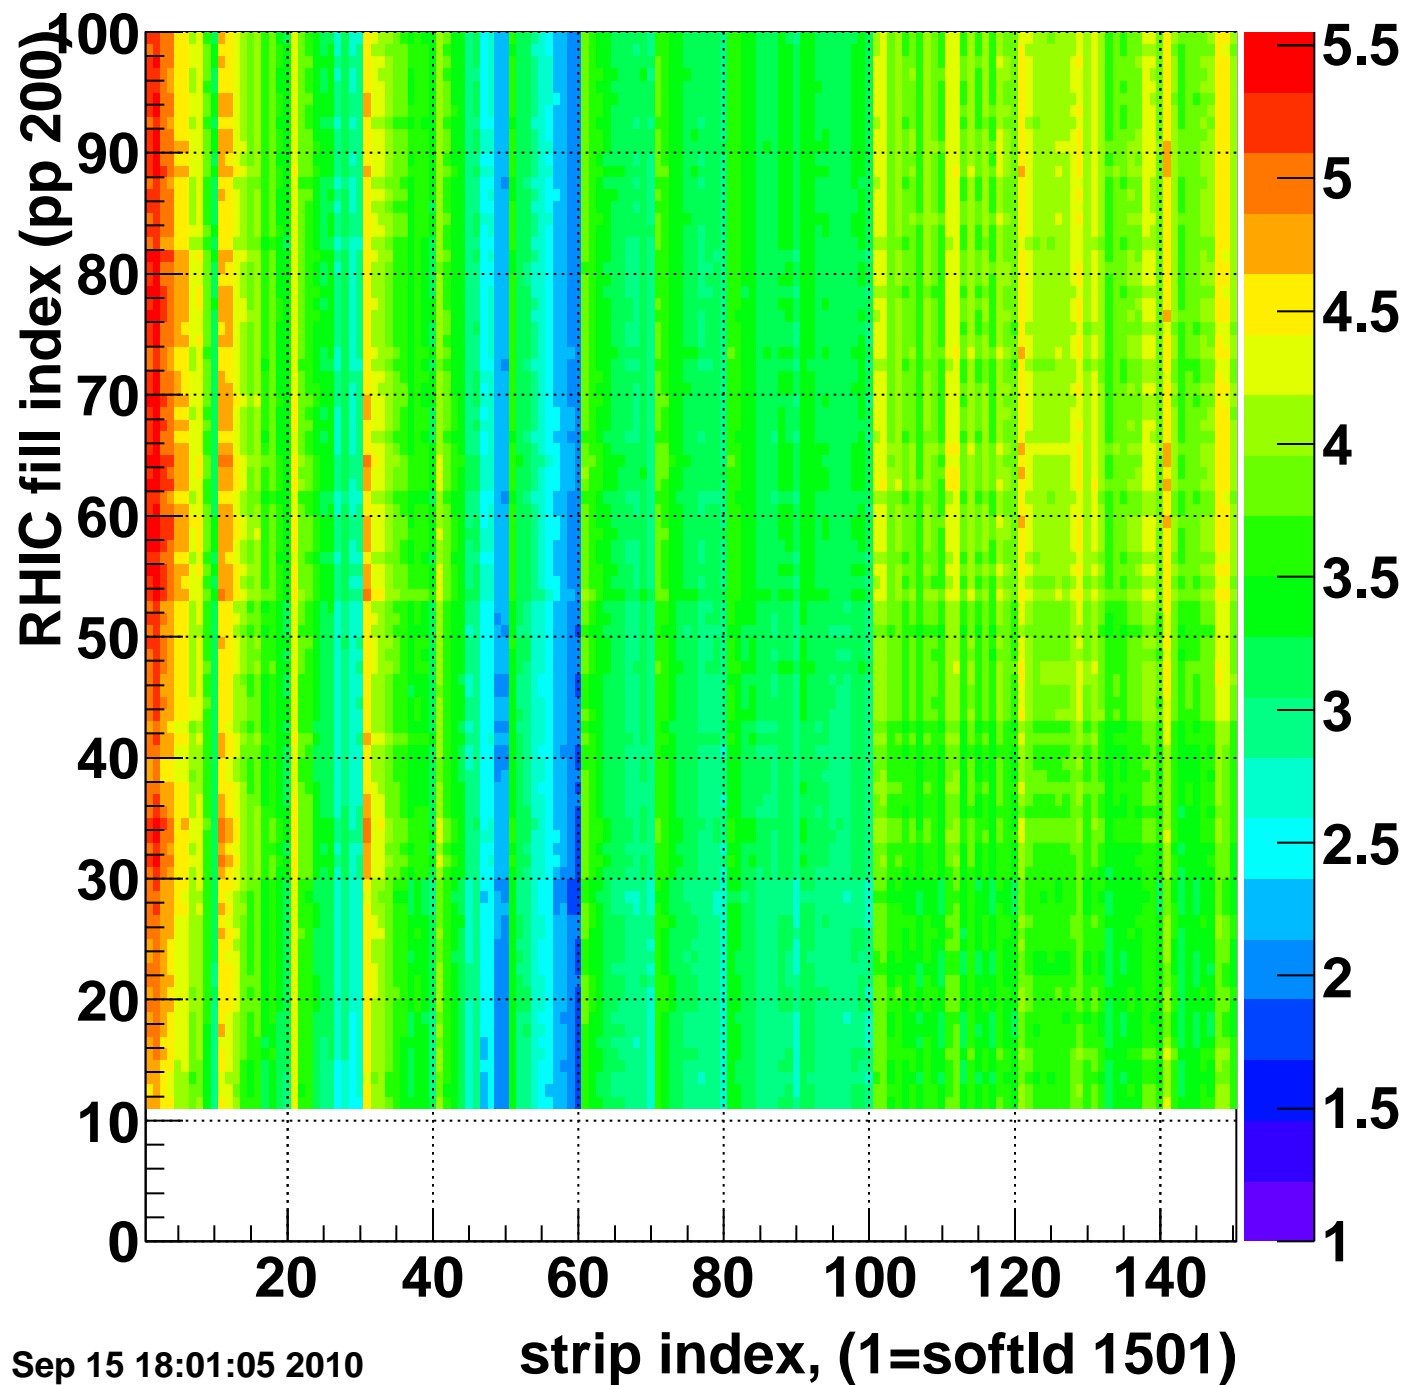

Rms of ped residuum (ADC), BSMDE mod=11, good strips

Entries 13350

Wed Sep 15 18:01:05 2010

Bad strips (color=error bits), BSMDE mod=11

Entries 1650

Wed Sep 15 18:01:05 2010

Mpv of ped residuum (ADC), BSMDP mod=11, good strips

Entries 1231

Wed Sep 15 18:01:05 2010

Rms of ped residuum (ADC), BSMDP mod=11, good strips

Entries 13350

Wed Sep 15 18:01:05 2010

Bad strips (color=error bits), BSMDE mod=11

Entries 1650

Wed Sep 15 18:01:05 2010