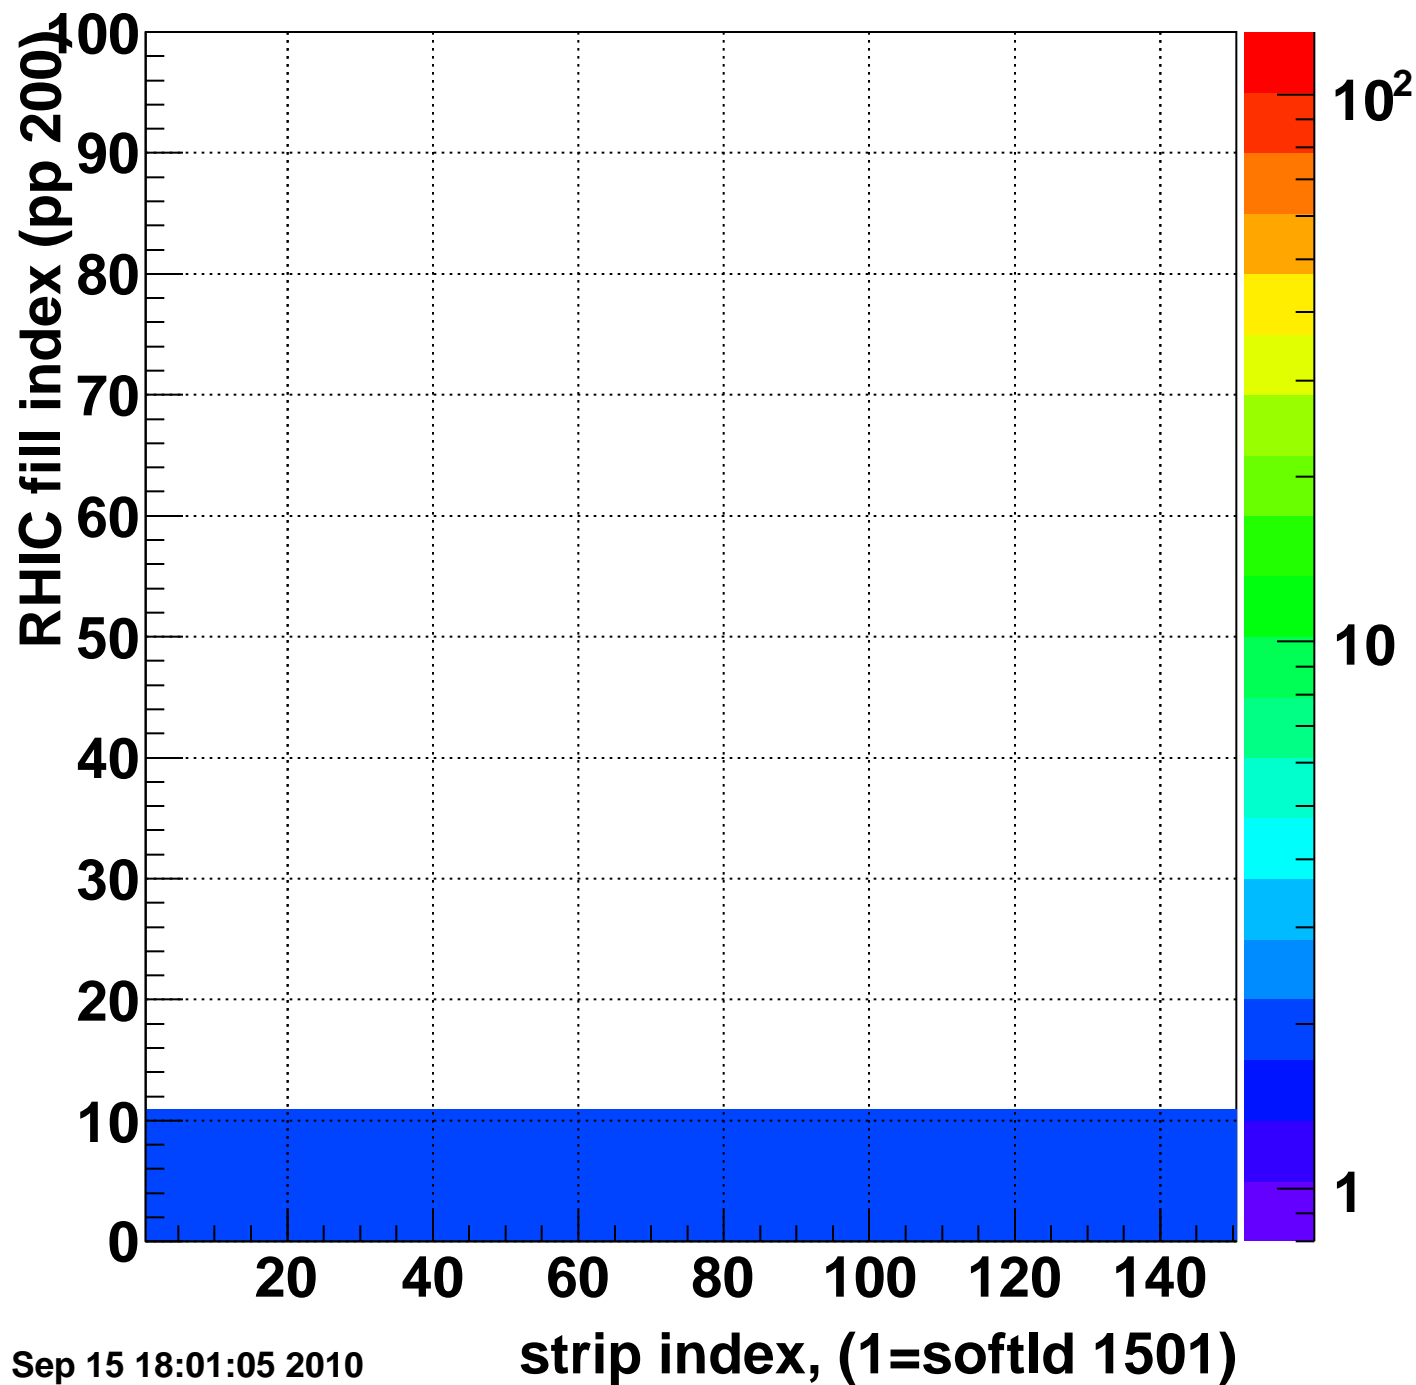

Rms of ped residuum (ADC), BSMDE mod=11, good strips

Entries 13350

Wed Sep 15 18:01:05 2010

Bad strips (color=error bits), BSMDE mod=11

Entries 1650

Wed Sep 15 18:01:05 2010

Mpv of ped residuum (ADC), BSMDP mod=11, good strips

Entries 1231

Wed Sep 15 18:01:05 2010

Rms of ped residuum (ADC), BSMDP mod=11, good strips

Entries 13350

Wed Sep 15 18:01:05 2010

Bad strips (color=error bits), BSMDE mod=11

Entries 1650

Wed Sep 15 18:01:05 2010