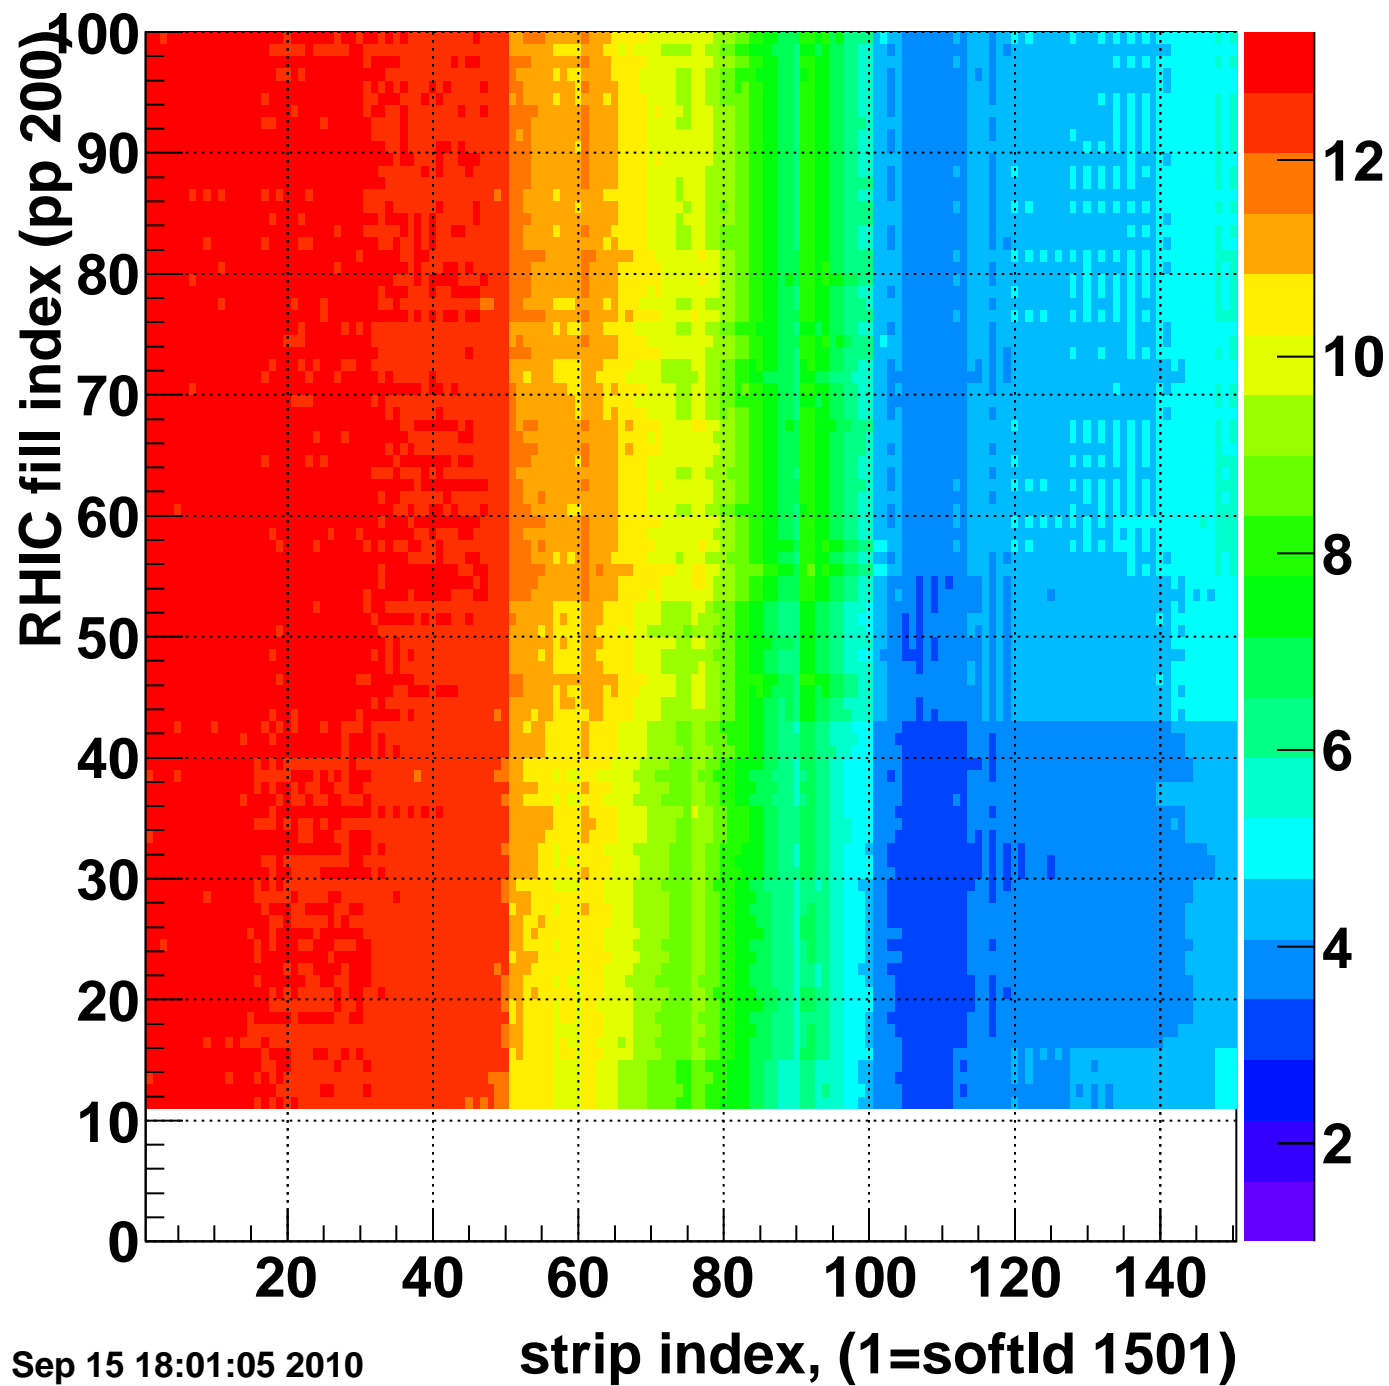

Rms of ped residuum (ADC), BSMDE mod=11, good strips

Entries 13350

Wed Sep 15 18:01:05 2010

Bad strips (color=error bits), BSMDE mod=11

Entries 1650

Wed Sep 15 18:01:05 2010

Mpv of ped residuum (ADC), BSMDP mod=11, good strips

Entries 1231

Wed Sep 15 18:01:05 2010

Rms of ped residuum (ADC), BSMDP mod=11, good strips

Entries 13350

Wed Sep 15 18:01:05 2010

Bad strips (color=error bits), BSMDE mod=11

Entries 1650

Wed Sep 15 18:01:05 2010