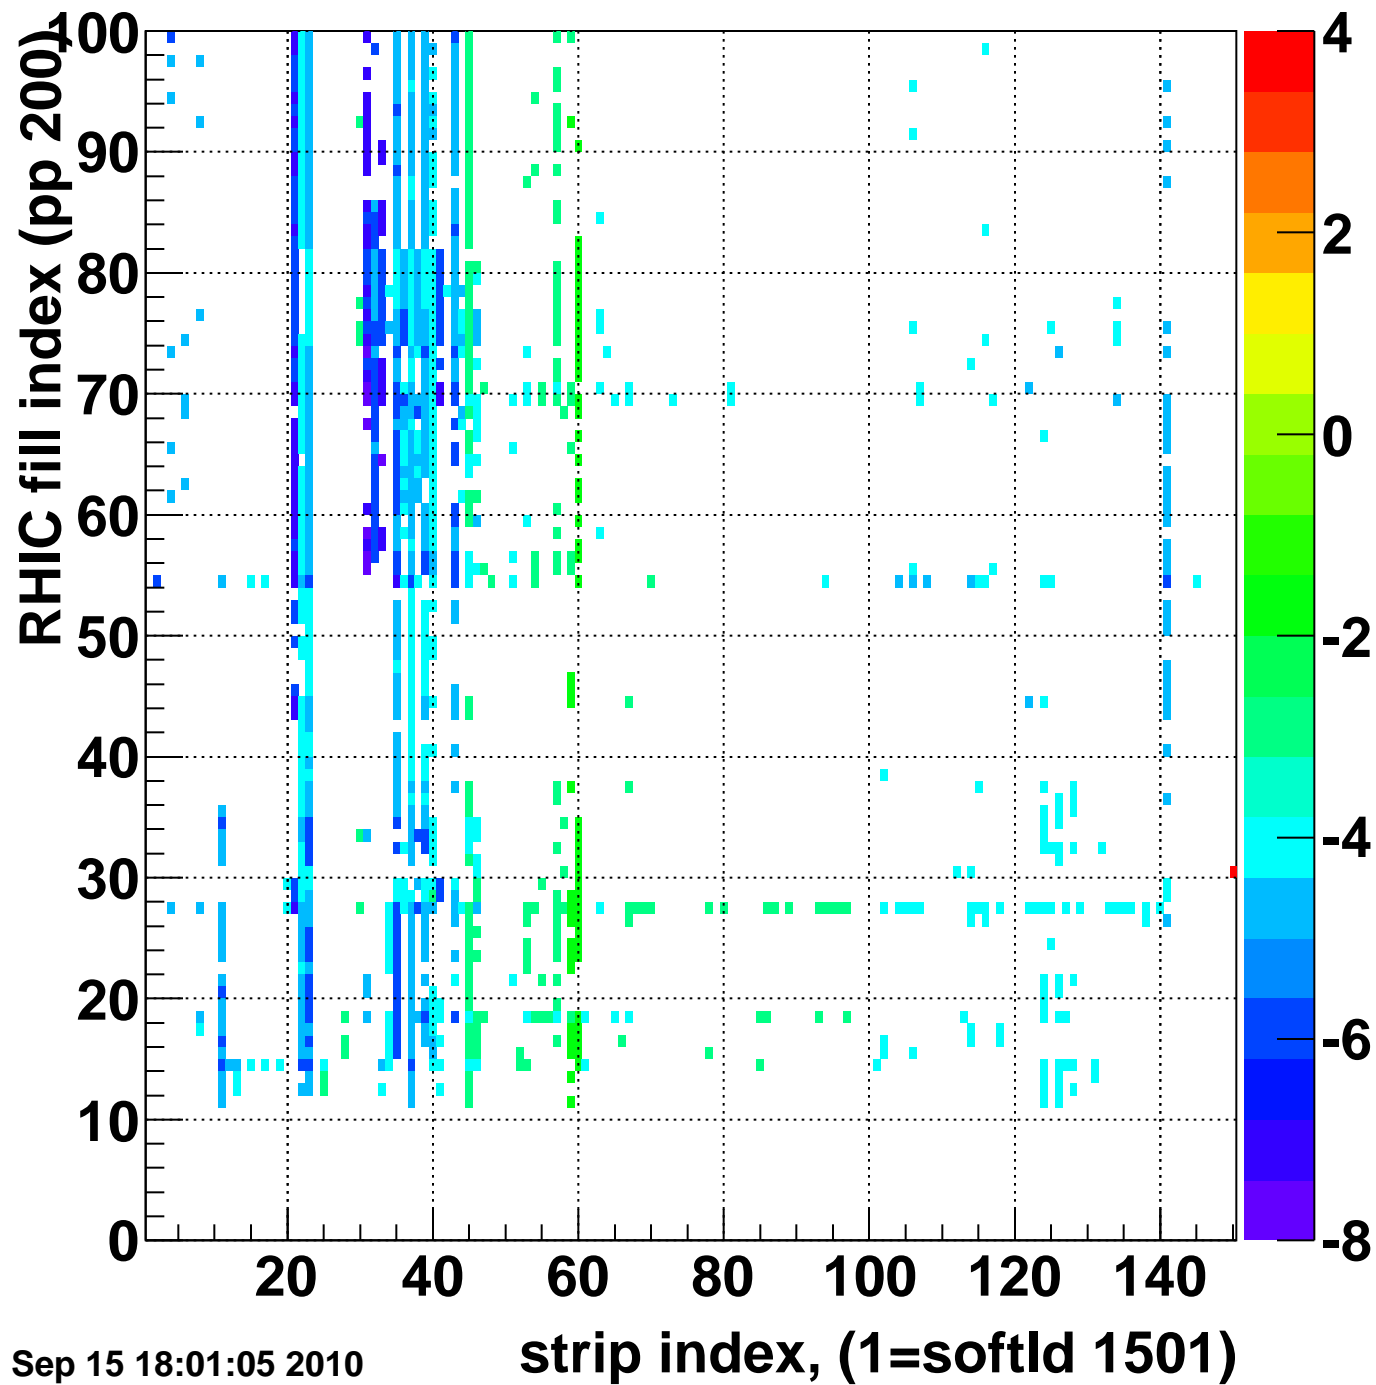

Rms of ped residuum (ADC), BSMDE mod=11, good strips

Entries 13350

Wed Sep 15 18:01:05 2010

Bad strips (color=error bits), BSMDE mod=11

Entries 1650

Wed Sep 15 18:01:05 2010

Mpv of ped residuum (ADC), BSMDP mod=11, good strips

Entries 1231

Wed Sep 15 18:01:05 2010

Rms of ped residuum (ADC), BSMDP mod=11, good strips

Entries 13350

Wed Sep 15 18:01:05 2010

Bad strips (color=error bits), BSMDE mod=11

Entries 1650

Wed Sep 15 18:01:05 2010