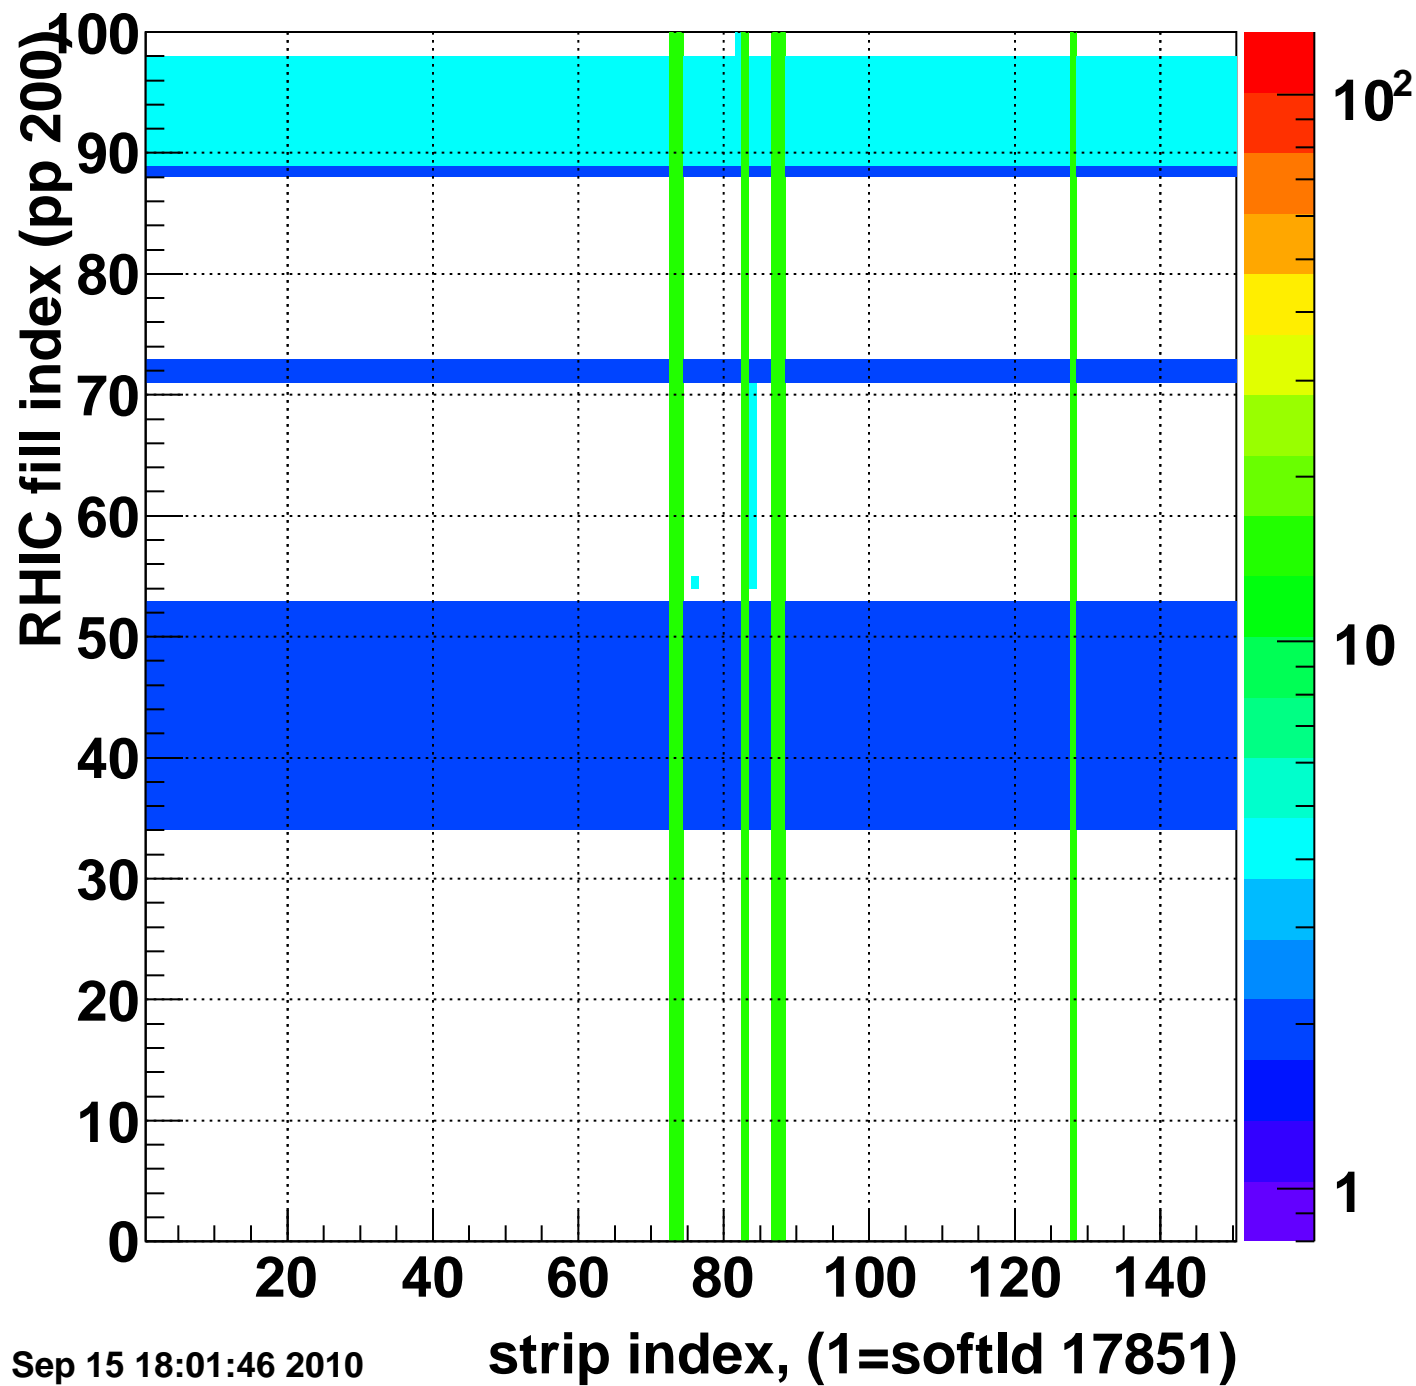

Rms of ped residuum (ADC), BSMDE mod=120, good strips

Entries 9916

Wed Sep 15 18:01:46 2010

Bad strips (color=error bits), BSMDE mod=120

Entries 5084

Wed Sep 15 18:01:46 2010

Mpv of ped residuum (ADC), BSMDP mod=120, good strips

Entries 151

Wed Sep 15 18:01:46 2010

Rms of ped residuum (ADC), BSMDP mod=120, good strips

Entries 10350

Wed Sep 15 18:01:46 2010

Bad strips (color=error bits), BSMDE mod=120

Entries 4650

Wed Sep 15 18:01:46 2010

strip index, (1=softld 17851)