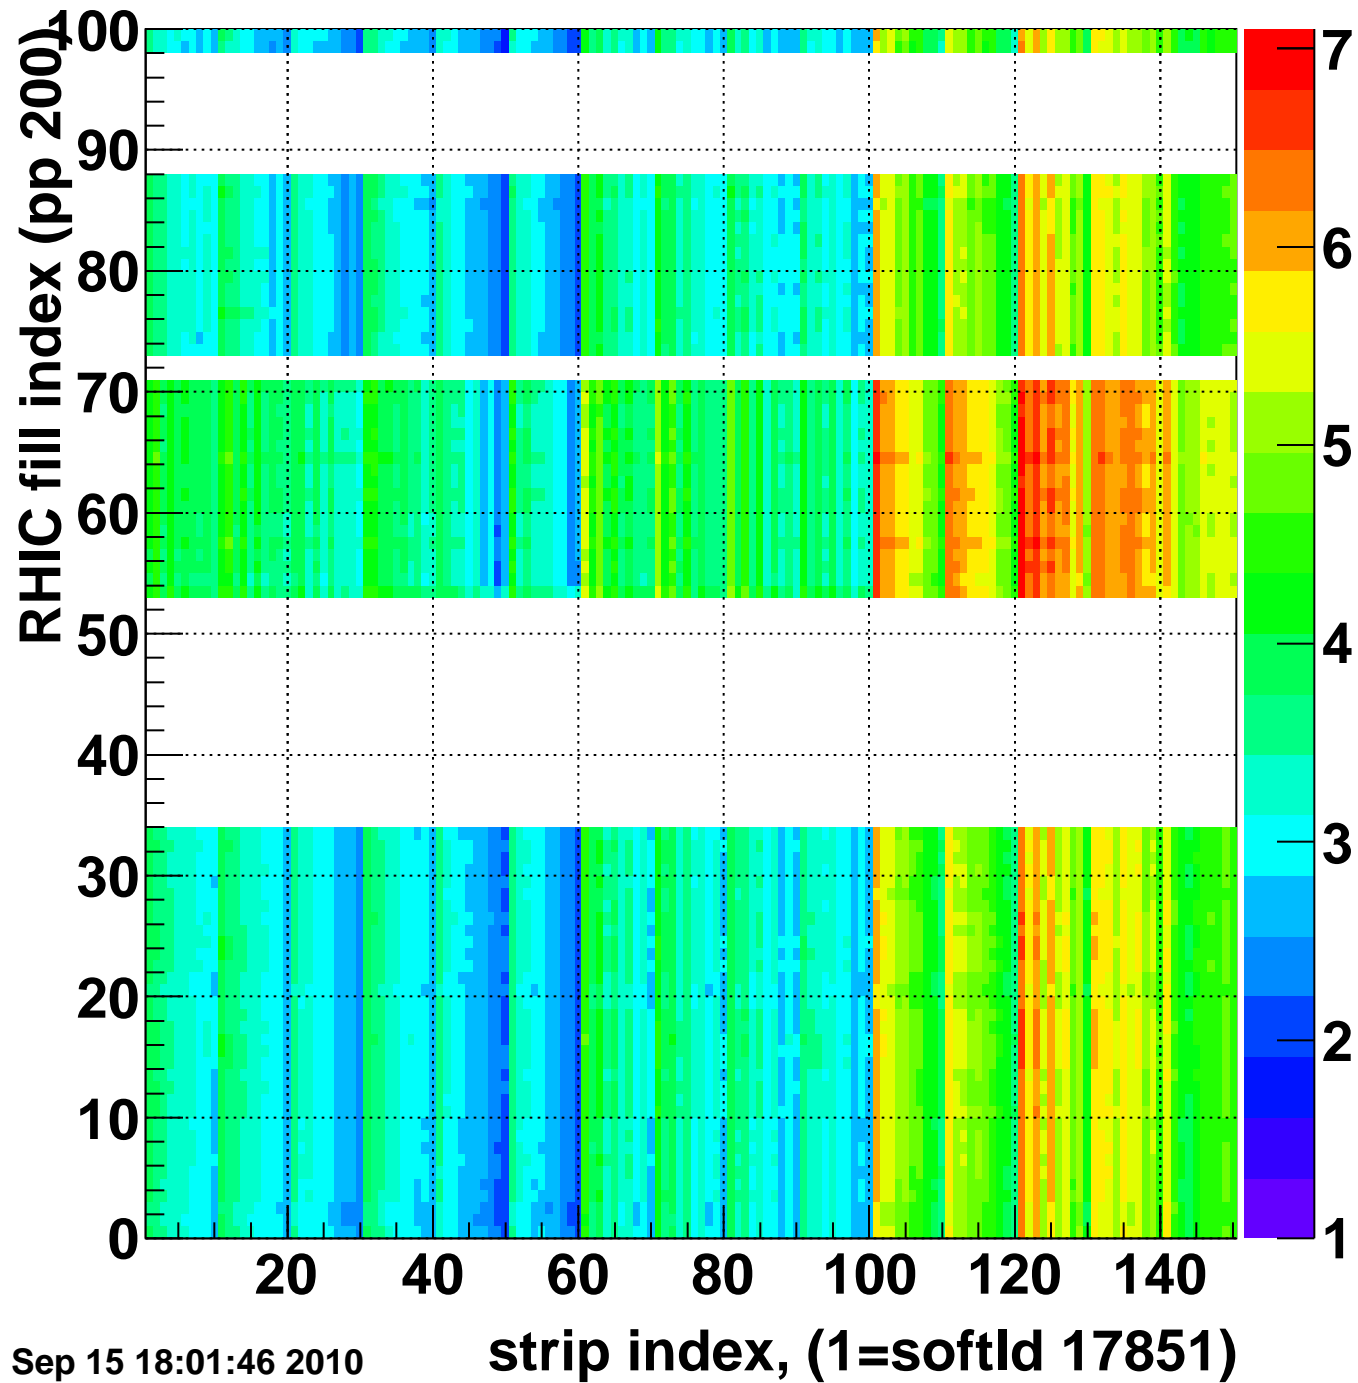

Rms of ped residuum (ADC), BSMDE mod=120, good strips

Entries 9916

Wed Sep 15 18:01:46 2010

Bad strips (color=error bits), BSMDE mod=120

Entries 5084

Wed Sep 15 18:01:46 2010

Mpv of ped residuum (ADC), BSMDP mod=120, good strips

Entries 151

Wed Sep 15 18:01:46 2010

Rms of ped residuum (ADC), BSMDP mod=120, good strips

Entries 10350

Wed Sep 15 18:01:46 2010

Bad strips (color=error bits), BSMDE mod=120

Entries 4650

Wed Sep 15 18:01:46 2010

strip index, (1=softld 17851)