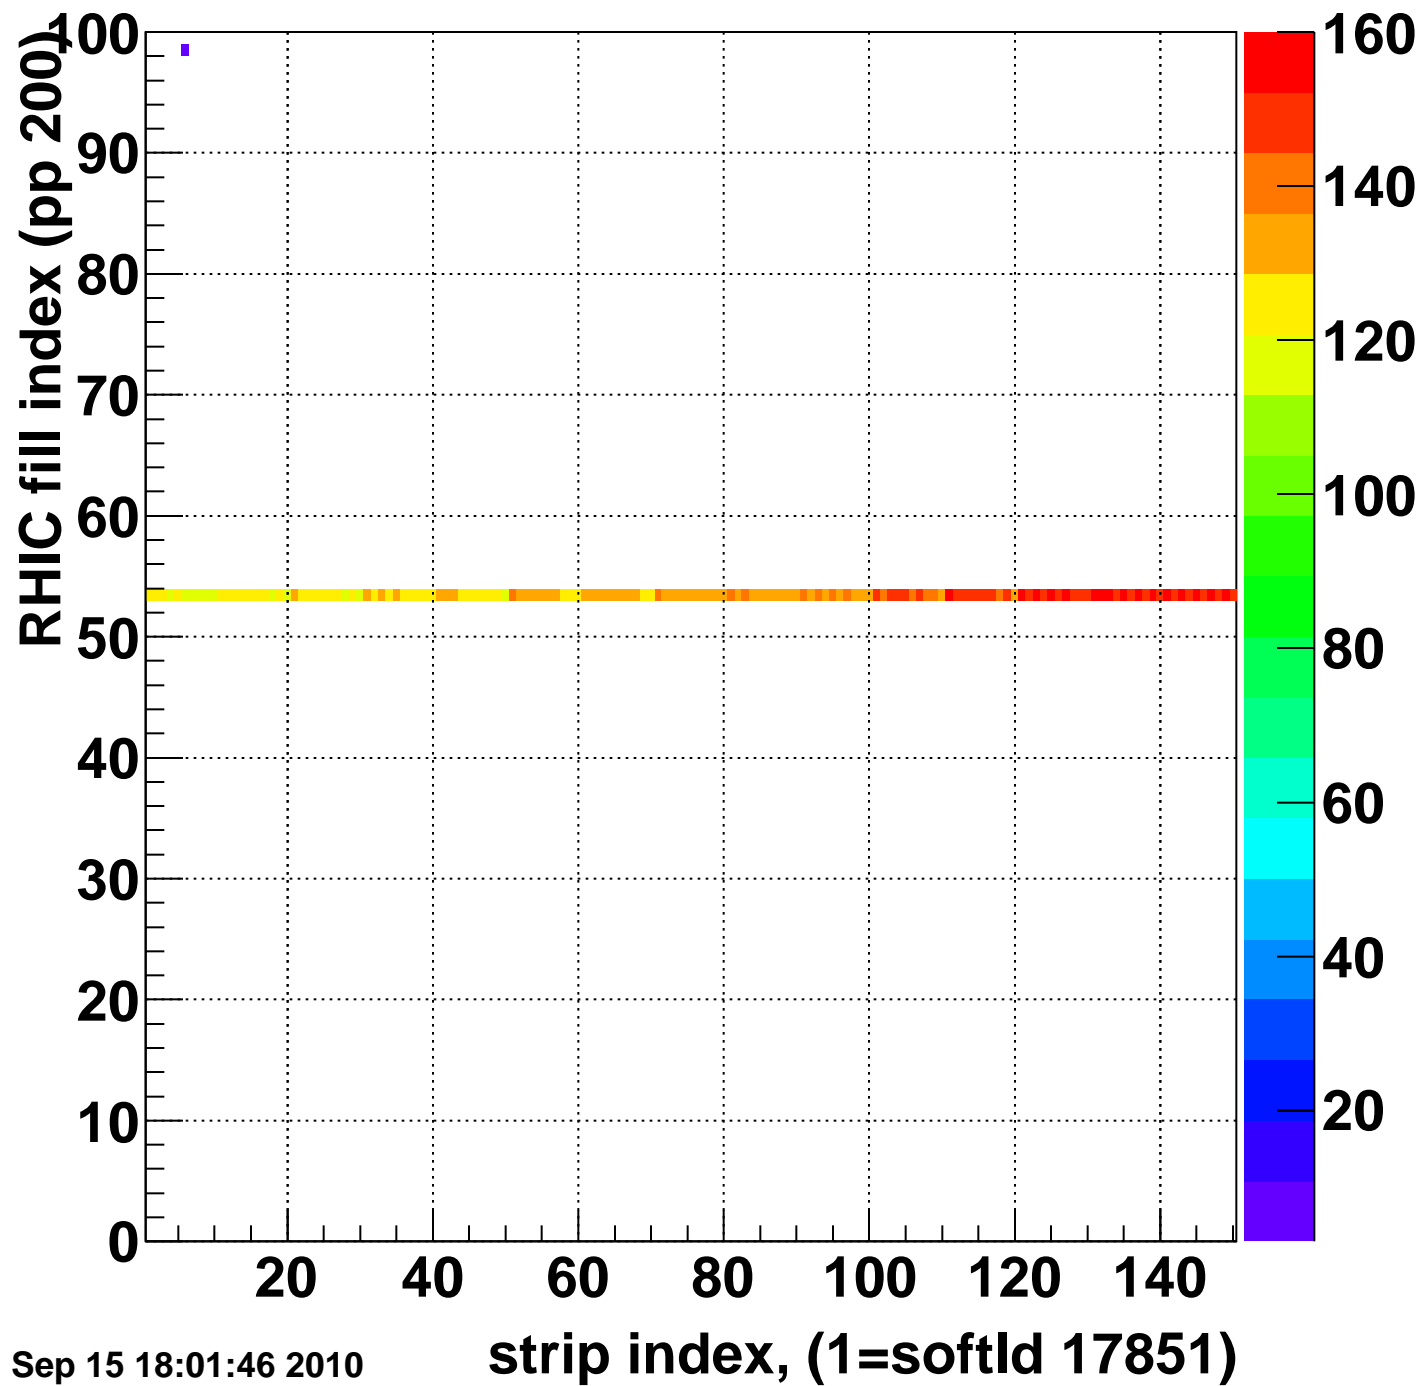

Rms of ped residuum (ADC), BSMDE mod=120, good strips

Entries 9916

Wed Sep 15 18:01:46 2010

Bad strips (color=error bits), BSMDE mod=120

Entries 5084

Wed Sep 15 18:01:46 2010

Mpv of ped residuum (ADC), BSMDP mod=120, good strips

Entries 151

Wed Sep 15 18:01:46 2010

Rms of ped residuum (ADC), BSMDP mod=120, good strips

Entries 10350

Wed Sep 15 18:01:46 2010

Bad strips (color=error bits), BSMDE mod=120

Entries 4650

Wed Sep 15 18:01:46 2010

strip index, (1=softld 17851)