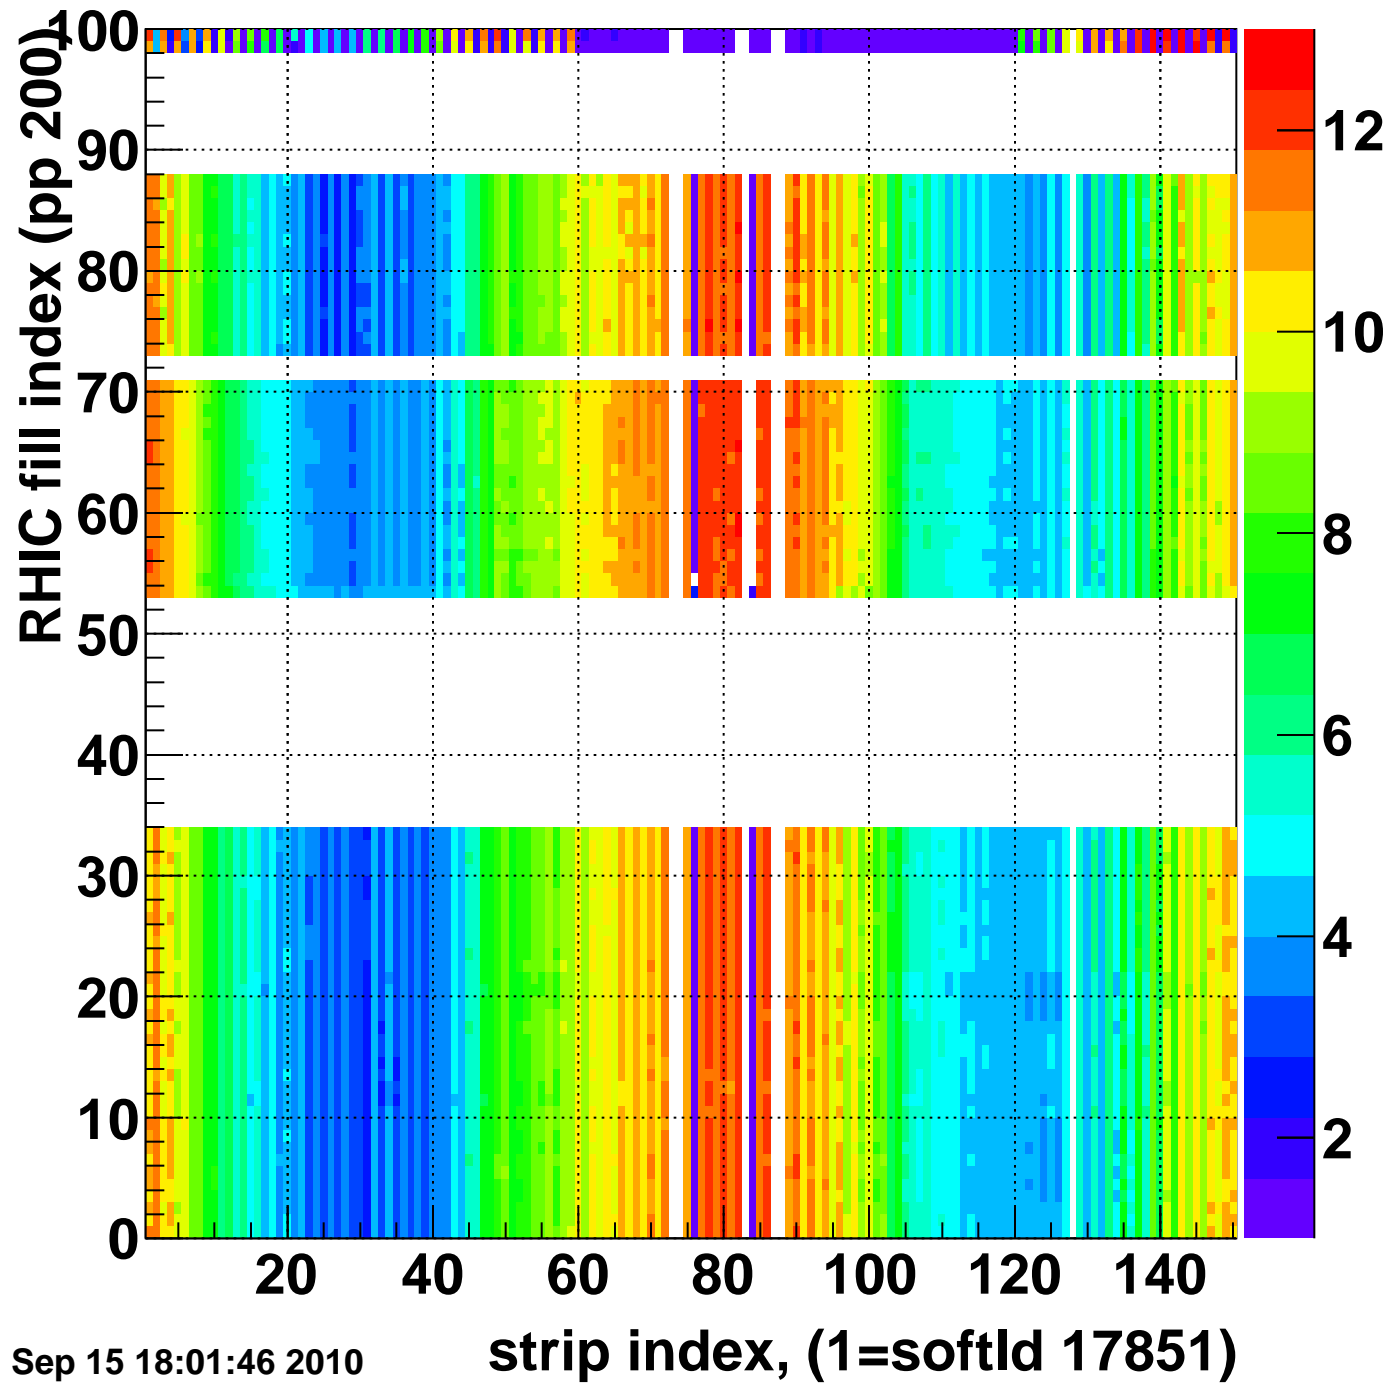

Rms of ped residuum (ADC), BSMDE mod=120, good strips

Entries 9916

Wed Sep 15 18:01:46 2010

Bad strips (color=error bits), BSMDE mod=120

Entries 5084

Wed Sep 15 18:01:46 2010

Mpv of ped residuum (ADC), BSMDP mod=120, good strips

Entries 151

Wed Sep 15 18:01:46 2010

Rms of ped residuum (ADC), BSMDP mod=120, good strips

Entries 10350

Wed Sep 15 18:01:46 2010

Bad strips (color=error bits), BSMDE mod=120

Entries 4650

Wed Sep 15 18:01:46 2010

strip index, (1=softld 17851)