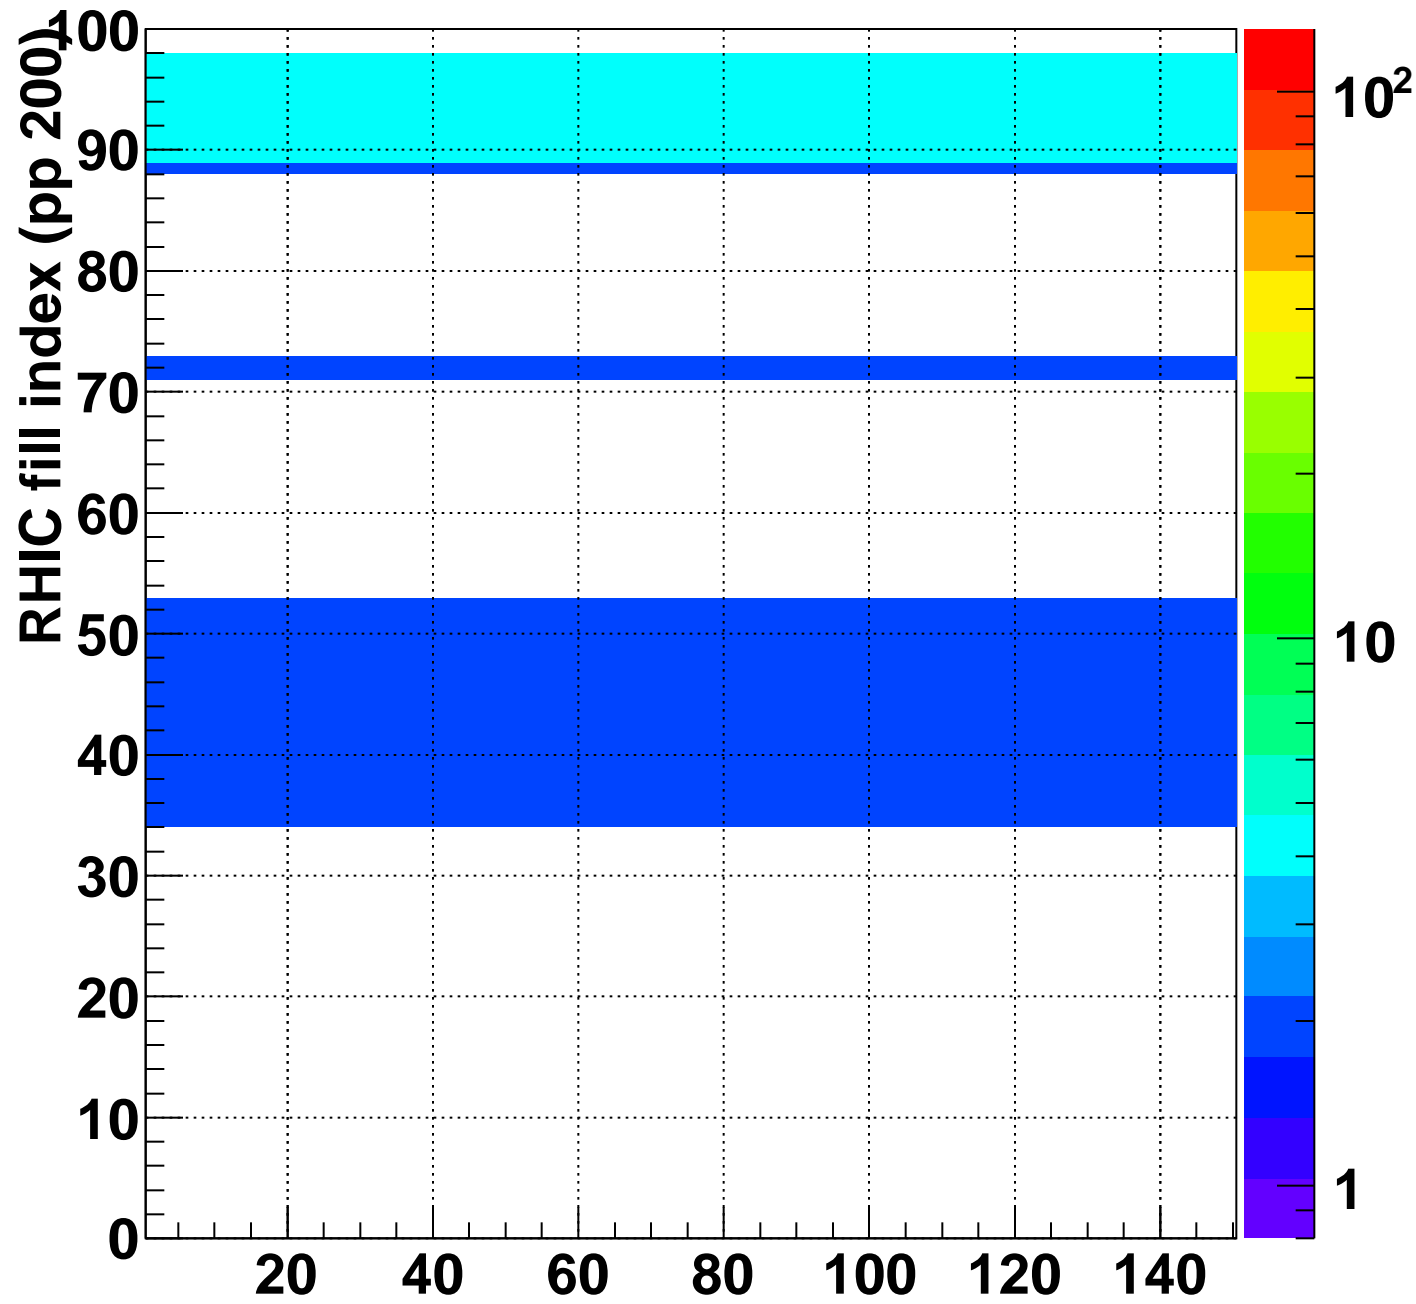

Rms of ped residuum (ADC), BSMDE mod=120, good strips

Entries 9916

Wed Sep 15 18:01:46 2010

Bad strips (color=error bits), BSMDE mod=120

Entries 5084

Wed Sep 15 18:01:46 2010

Mpv of ped residuum (ADC), BSMDP mod=120, good strips

Entries 151

Wed Sep 15 18:01:46 2010

Rms of ped residuum (ADC), BSMDP mod=120, good strips

Entries 10350

Wed Sep 15 18:01:46 2010

Bad strips (color=error bits), BSMDE mod=120

Entries 4650

Wed Sep 15 18:01:46 2010

strip index, (1=softld 17851)