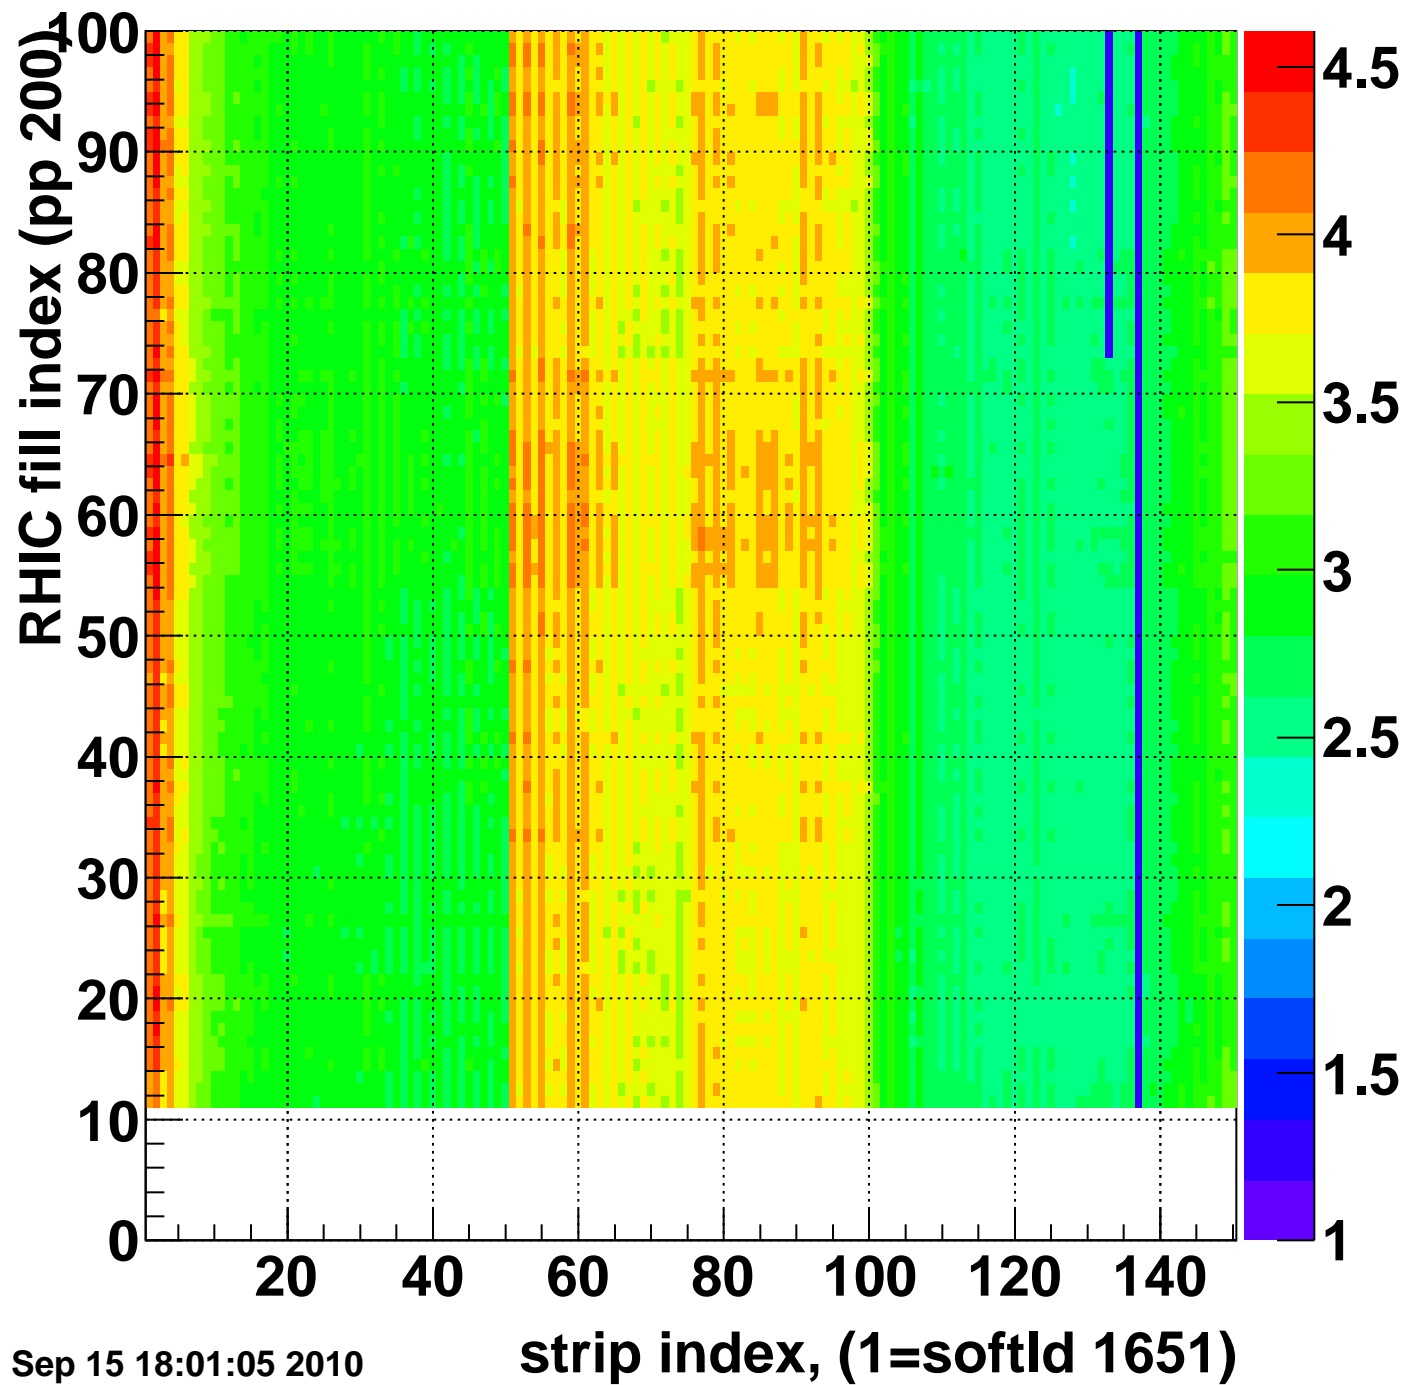

Rms of ped residuum (ADC), BSMDE mod=12, good strips

Entries 13350

Wed Sep 15 18:01:05 2010

Bad strips (color=error bits), BSMDE mod=12

Entries 1650

Wed Sep 15 18:01:05 2010

Rms of ped residuum (ADC), BSMDP mod=12, good strips

Entries 13350

Wed Sep 15 18:01:05 2010

Bad strips (color=error bits), BSMDE mod=12

Entries 1650

Wed Sep 15 18:01:05 2010