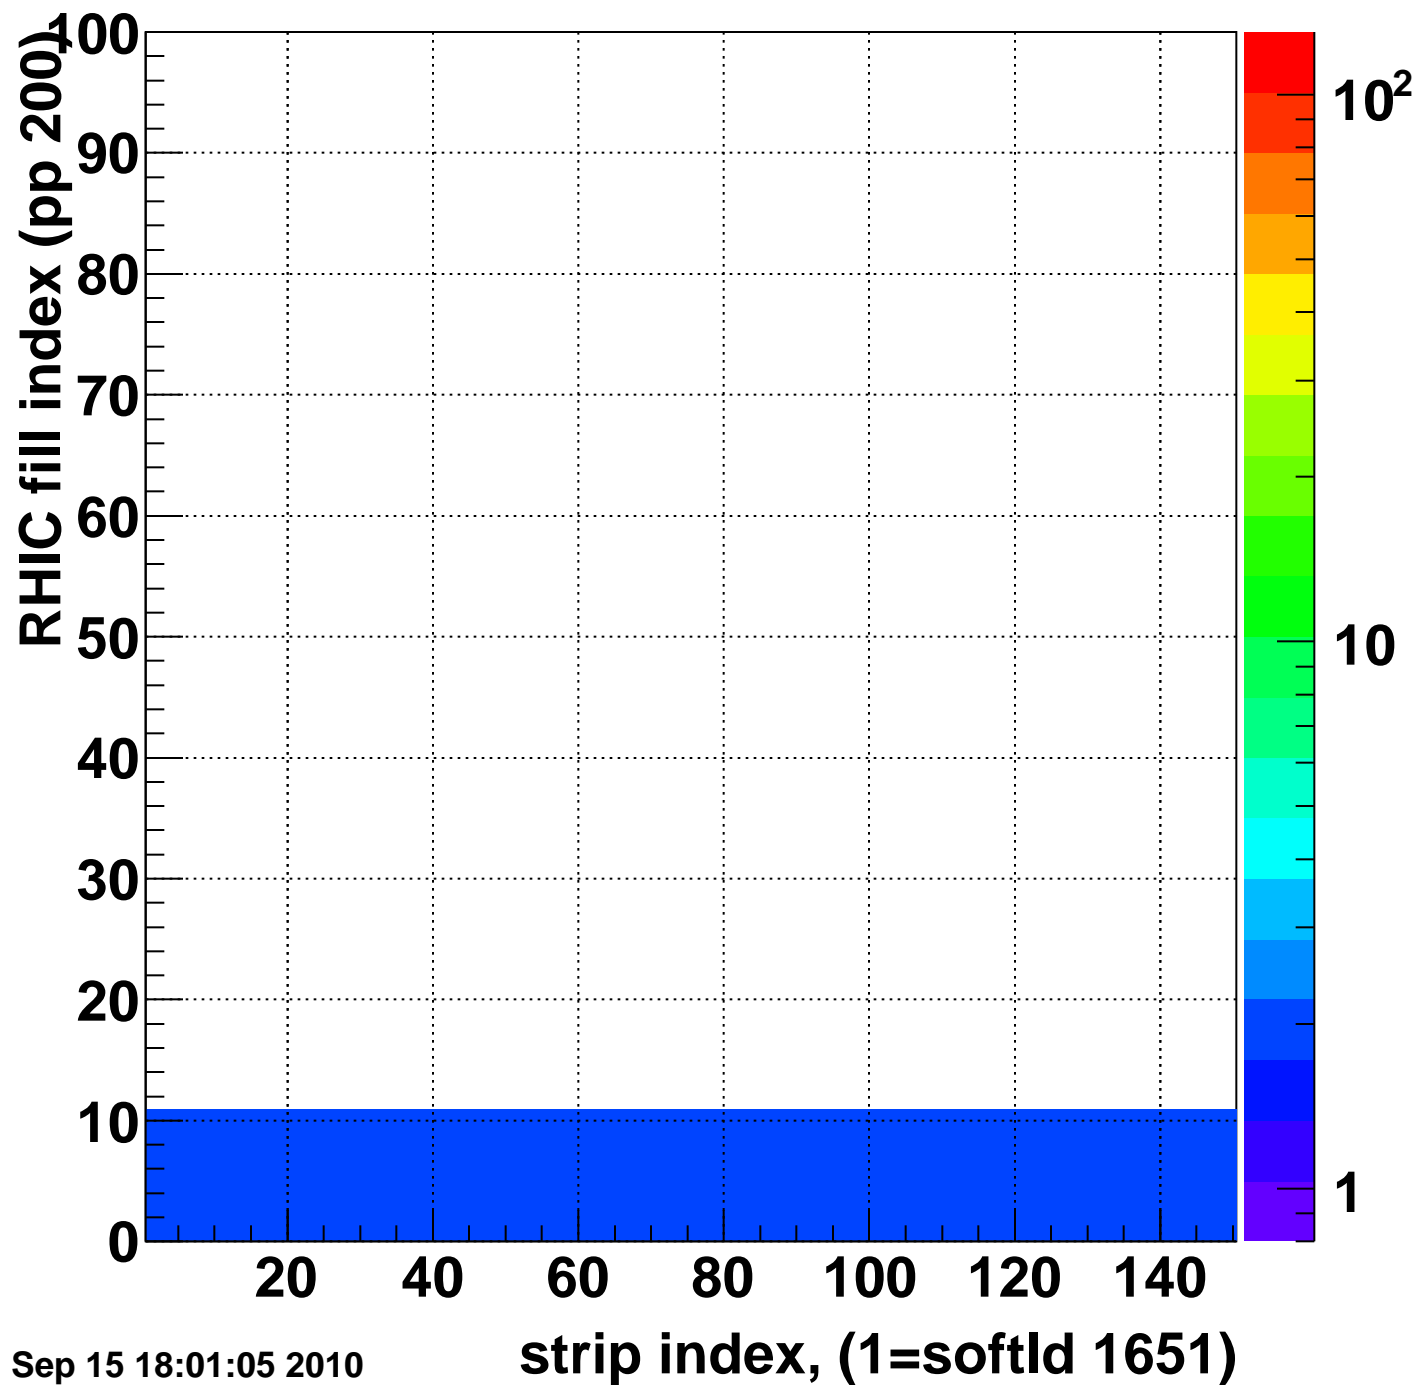

Rms of ped residuum (ADC), BSMDE mod=12, good strips

Entries 13350

Wed Sep 15 18:01:05 2010

Bad strips (color=error bits), BSMDE mod=12

Entries 1650

Wed Sep 15 18:01:05 2010

Rms of ped residuum (ADC), BSMDP mod=12, good strips

Entries 13350

Wed Sep 15 18:01:05 2010

Bad strips (color=error bits), BSMDE mod=12

Entries 1650

Wed Sep 15 18:01:05 2010