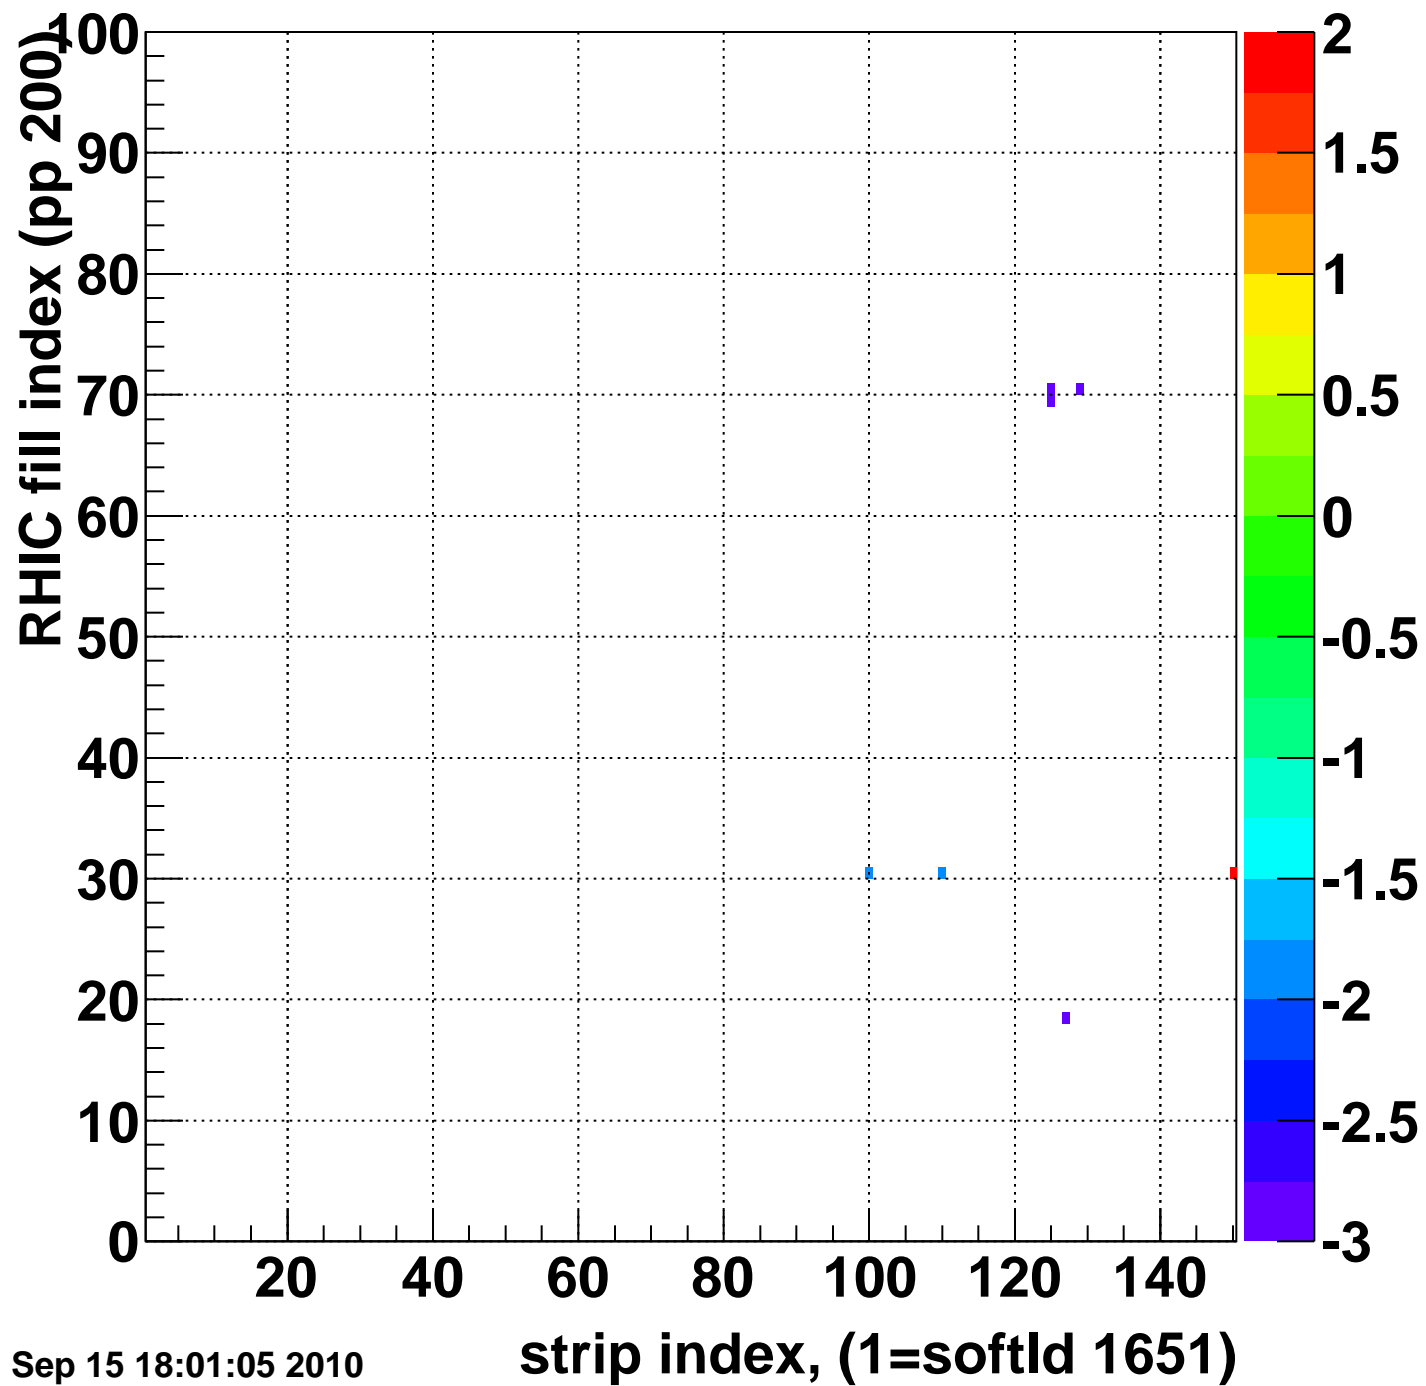

Rms of ped residuum (ADC), BSMDE mod=12, good strips

Entries 13350

Wed Sep 15 18:01:05 2010

Bad strips (color=error bits), BSMDE mod=12

Entries 1650

Wed Sep 15 18:01:05 2010

Rms of ped residuum (ADC), BSMDP mod=12, good strips

Entries 13350

Wed Sep 15 18:01:05 2010

Bad strips (color=error bits), BSMDE mod=12

Entries 1650

Wed Sep 15 18:01:05 2010