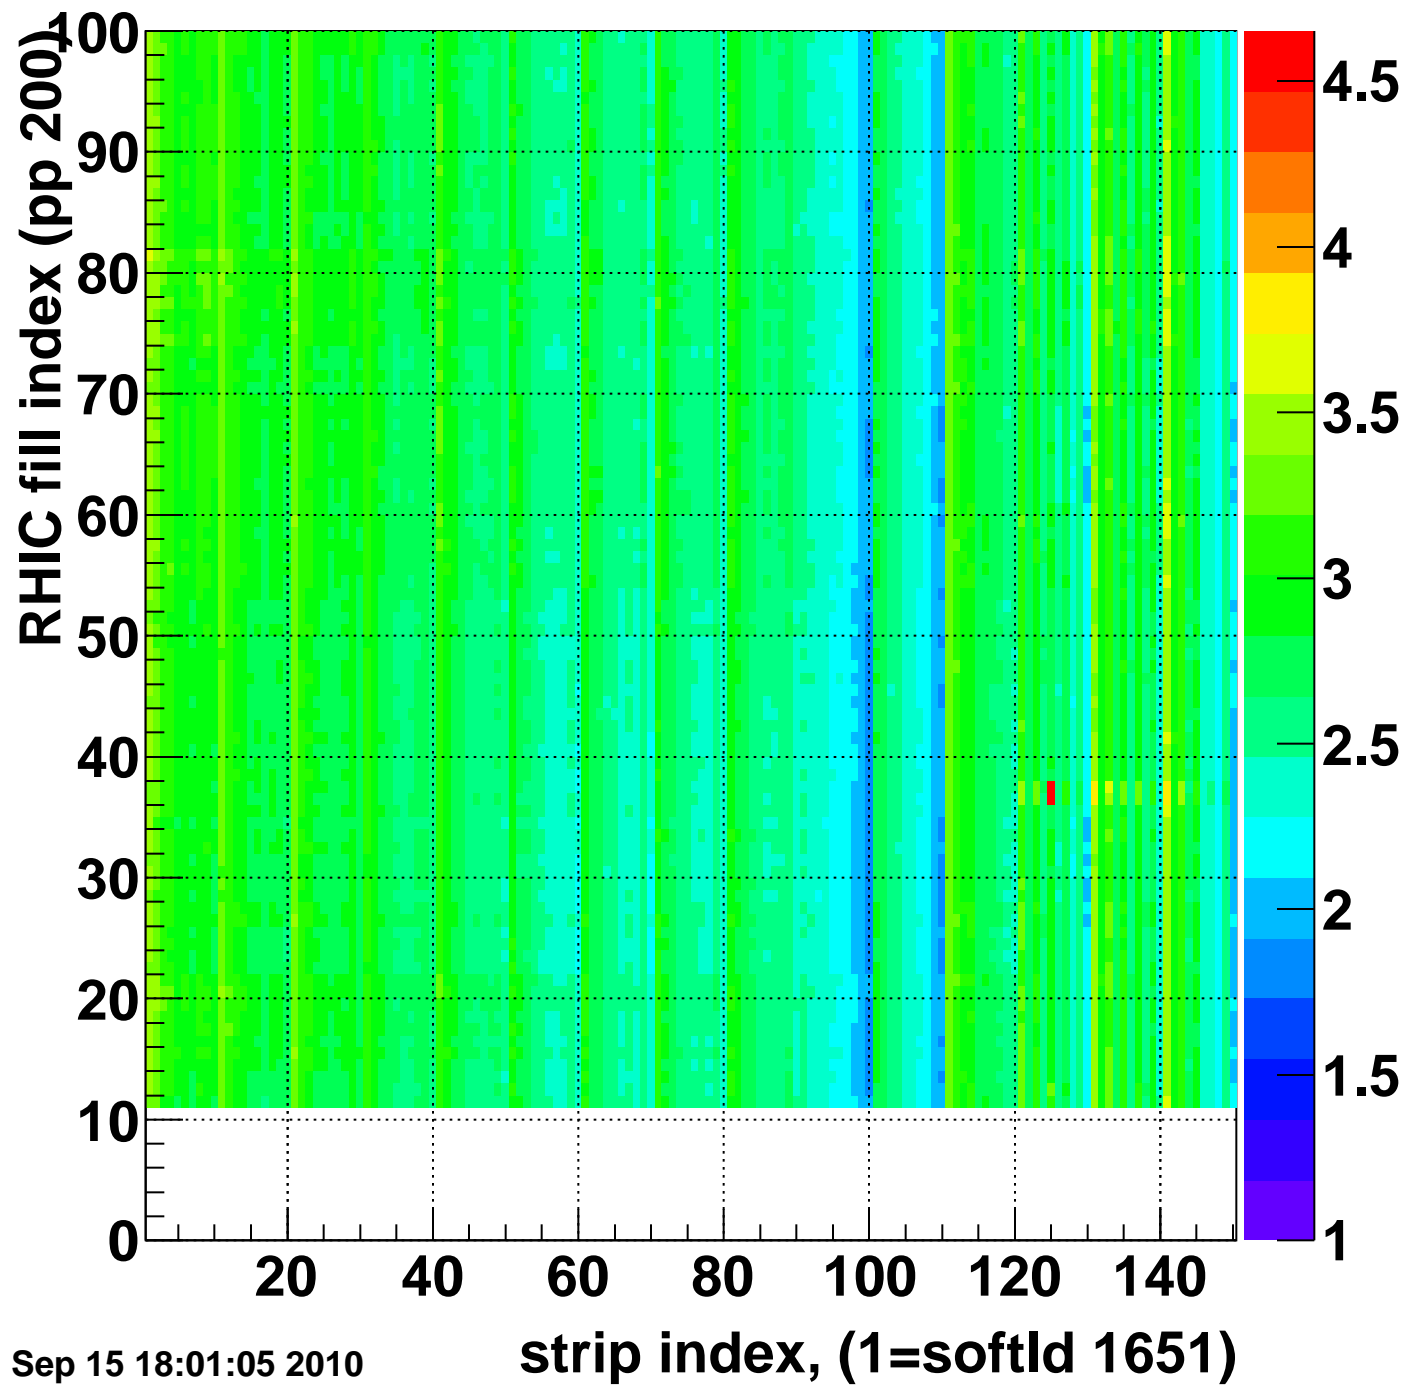

Rms of ped residuum (ADC), BSMDE mod=12, good strips

Entries 13350

Wed Sep 15 18:01:05 2010

Bad strips (color=error bits), BSMDE mod=12

Entries 1650

Wed Sep 15 18:01:05 2010

Rms of ped residuum (ADC), BSMDP mod=12, good strips

Entries 13350

Wed Sep 15 18:01:05 2010

Bad strips (color=error bits), BSMDE mod=12

Entries 1650

Wed Sep 15 18:01:05 2010