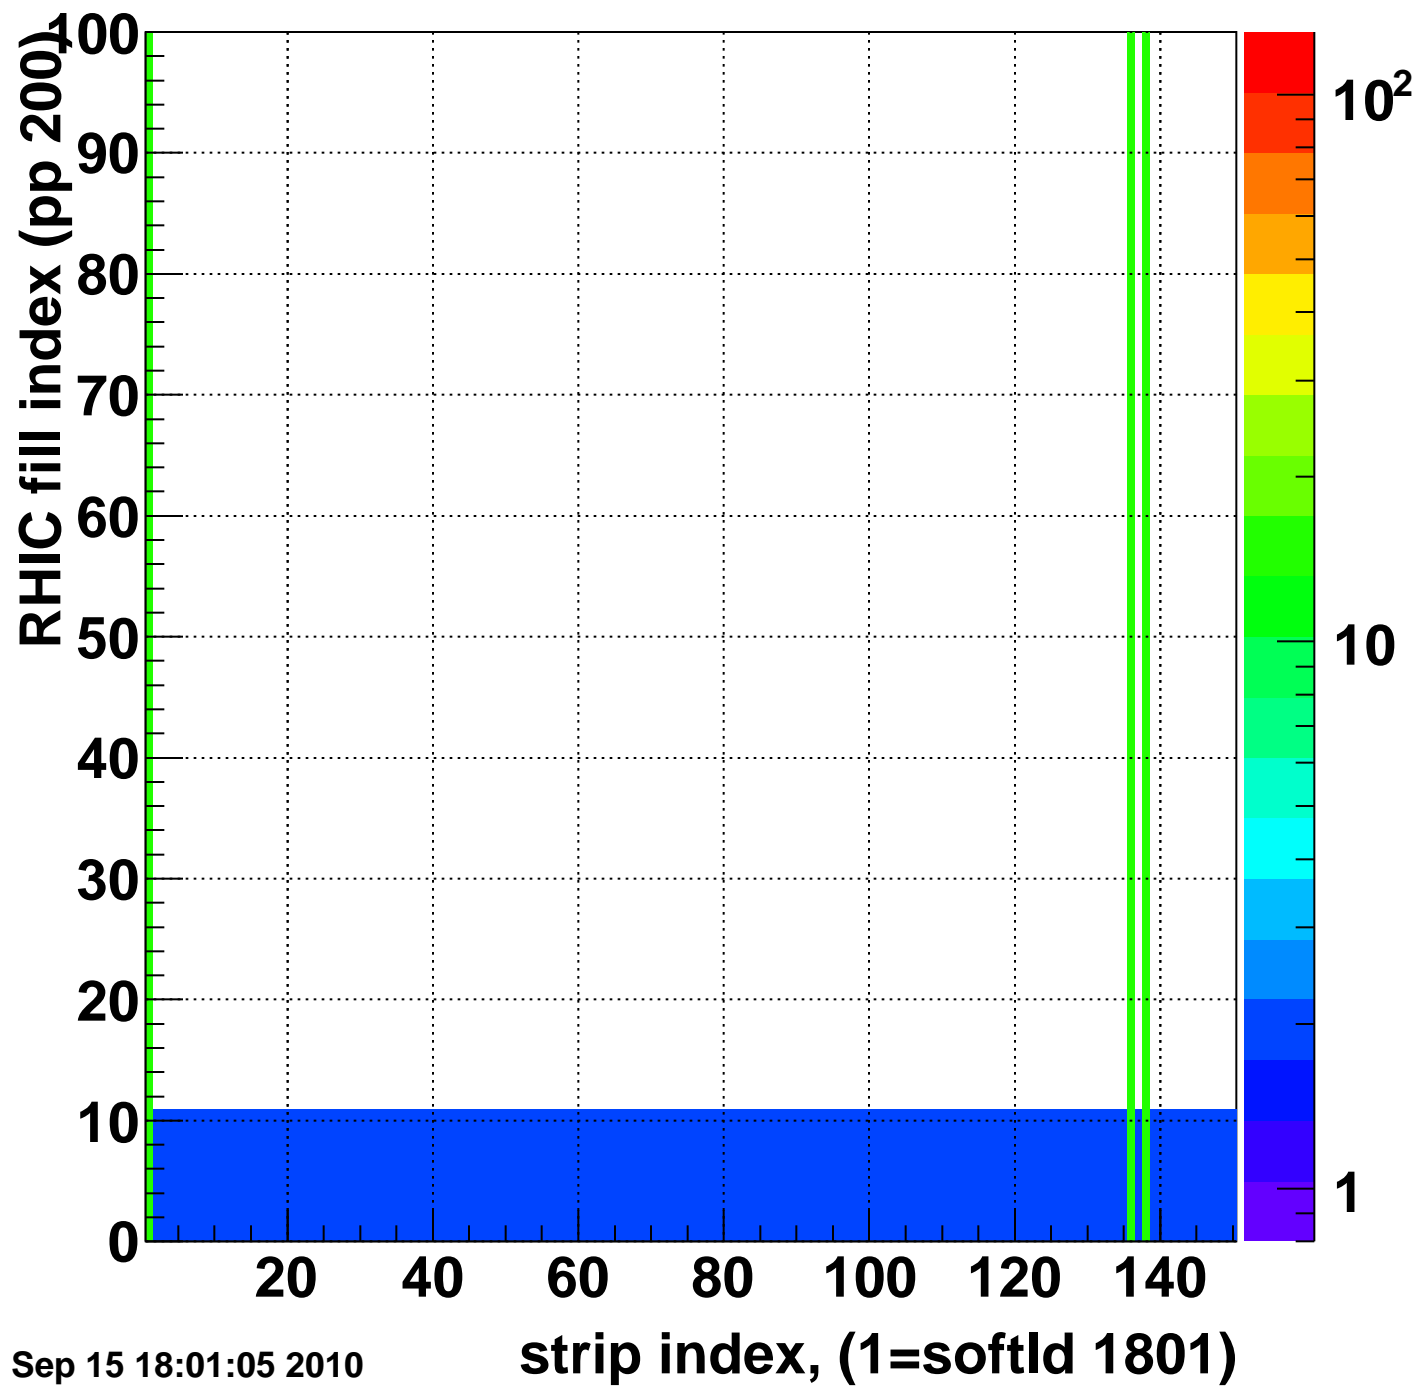

Rms of ped residuum (ADC), BSMDE mod=13, good strips

Entries 13083

Wed Sep 15 18:01:05 2010

Bad strips (color=error bits), BSMDE mod=13

Entries 1917

Wed Sep 15 18:01:05 2010

Bad strips (color=error bits), BSMDE mod=13

Entries 1731

Wed Sep 15 18:01:06 2010