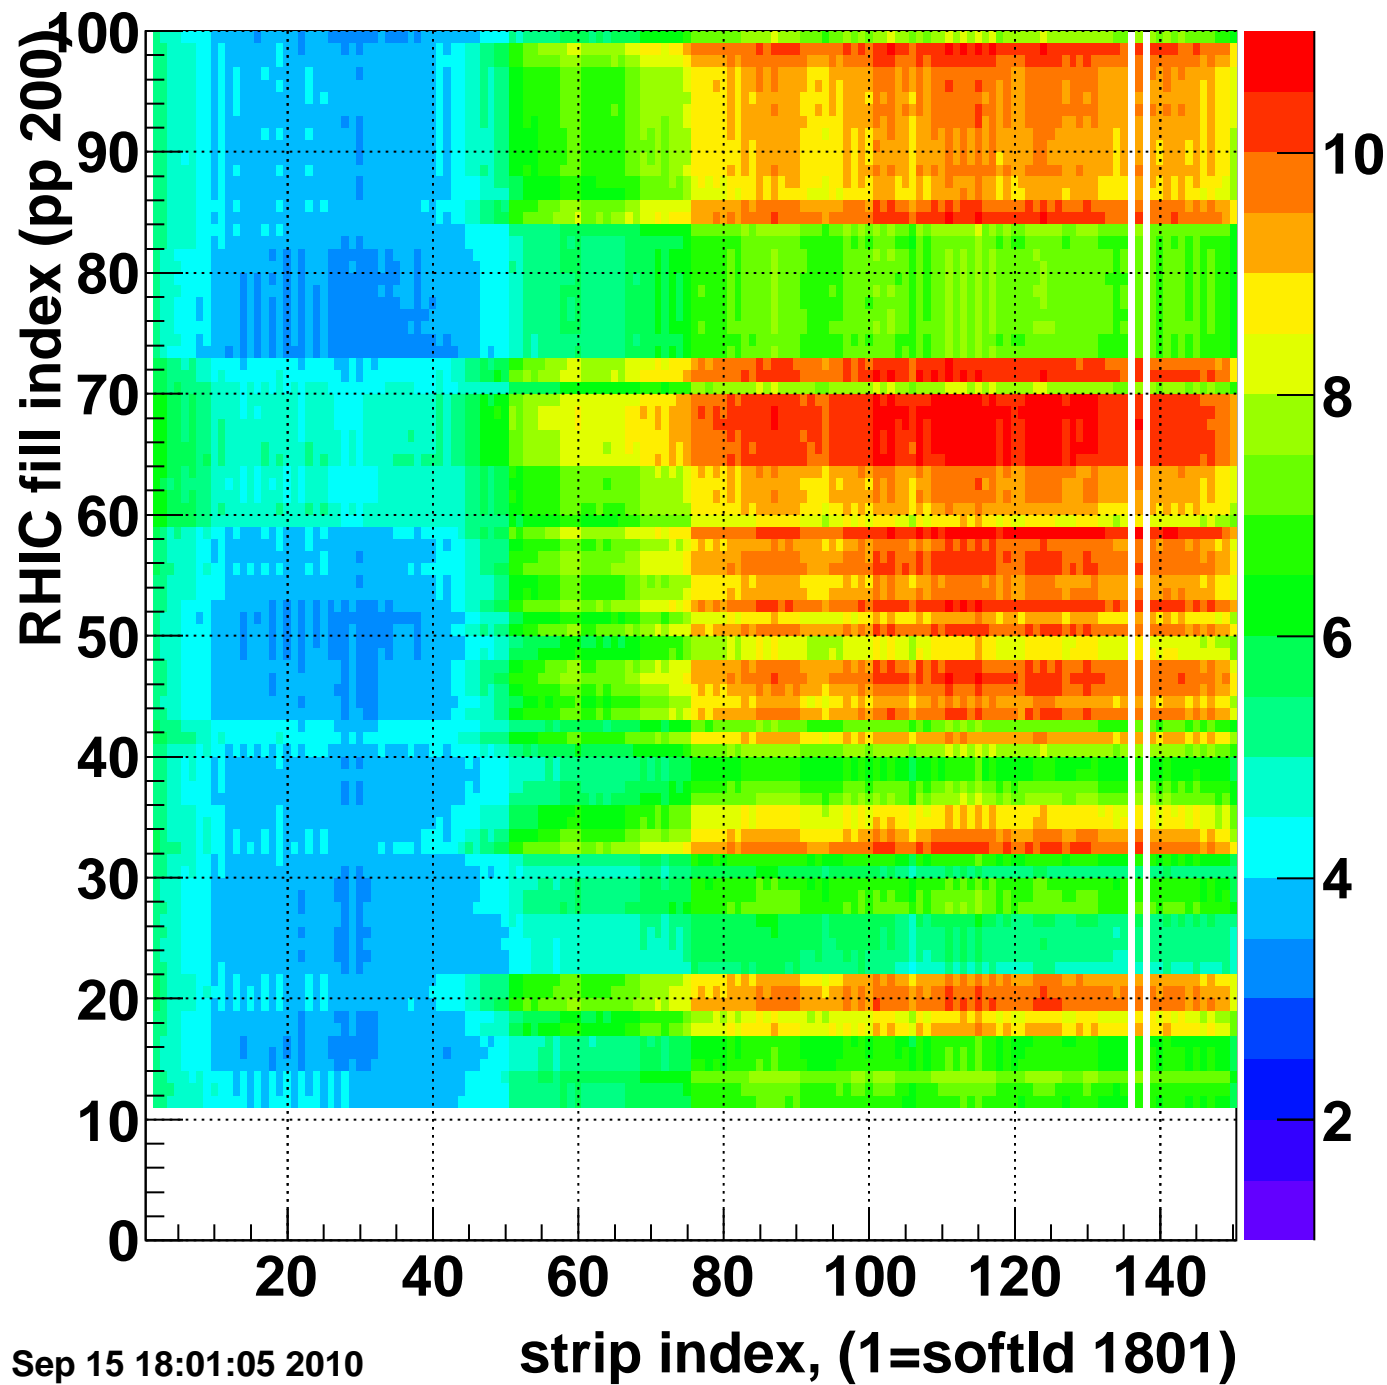

Rms of ped residuum (ADC), BSMDE mod=13, good strips

Entries 13083

Wed Sep 15 18:01:05 2010

Bad strips (color=error bits), BSMDE mod=13

Entries 1917

Wed Sep 15 18:01:05 2010

Bad strips (color=error bits), BSMDE mod=13

Entries 1731

Wed Sep 15 18:01:06 2010