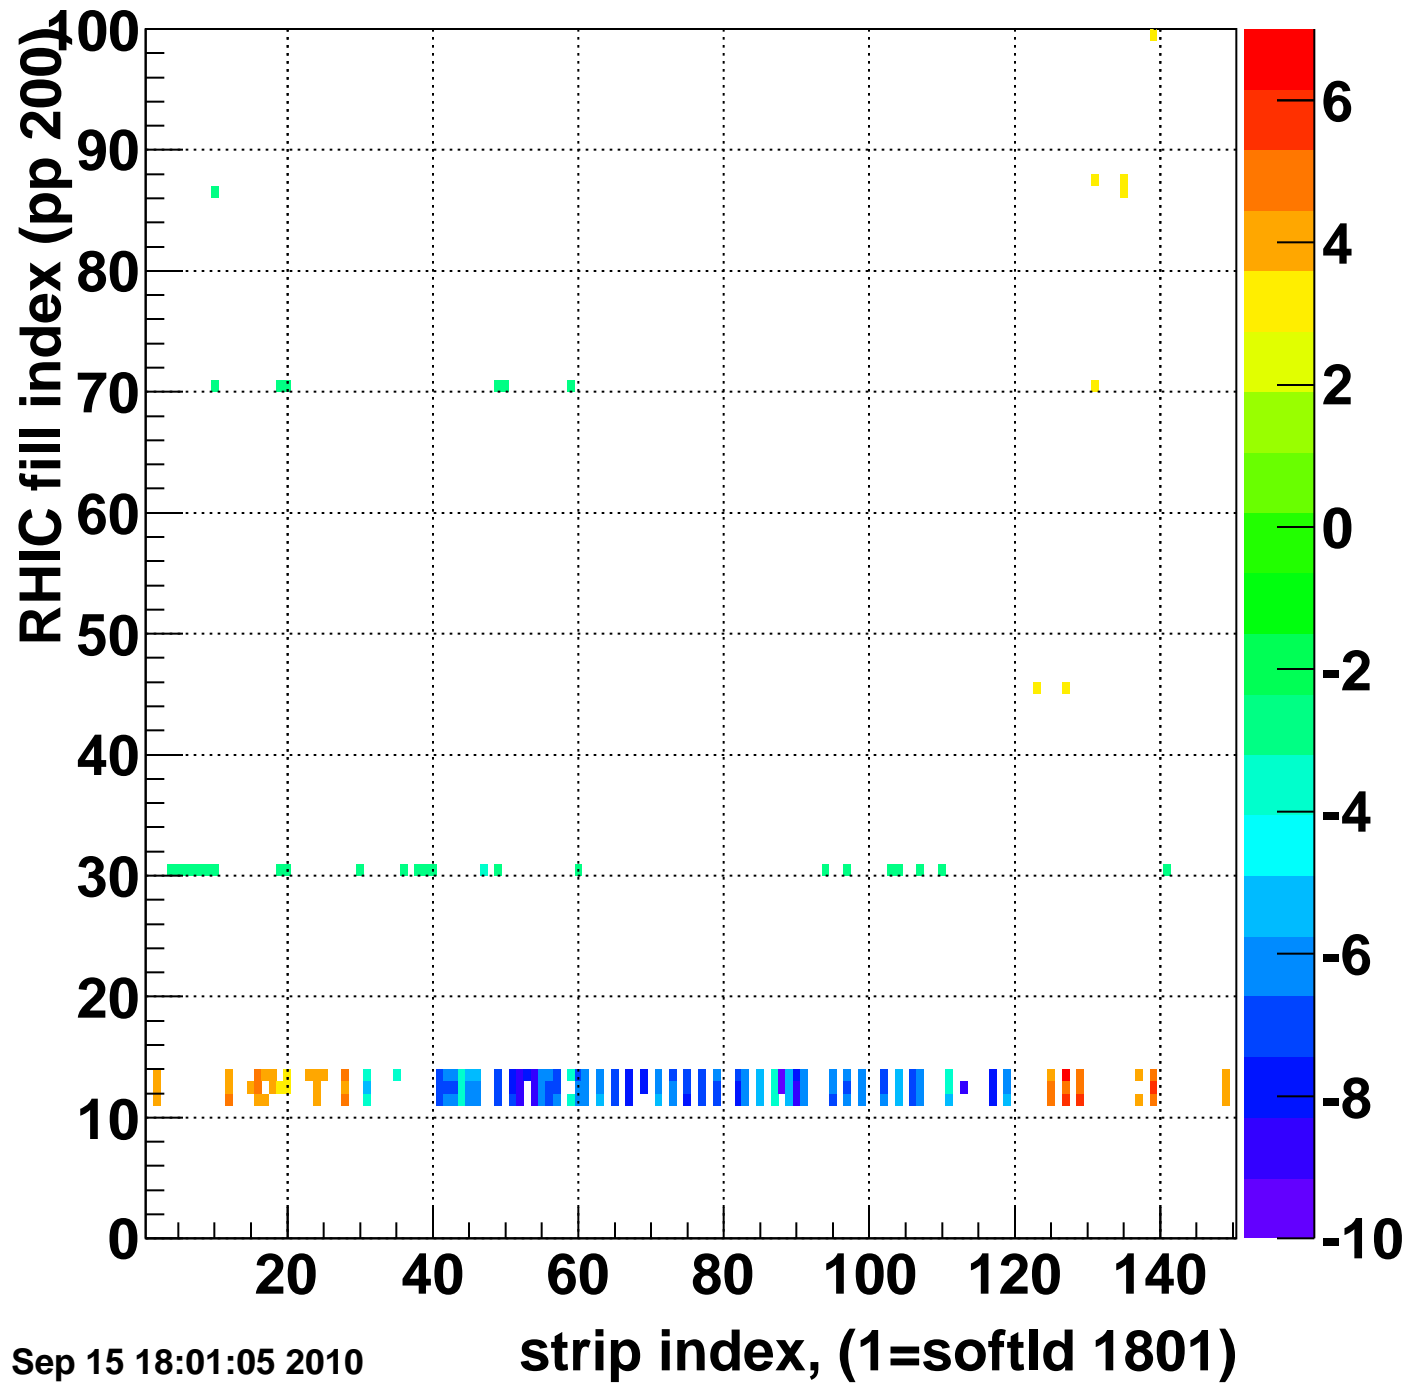

Rms of ped residuum (ADC), BSMDE mod=13, good strips

Entries 13083

Wed Sep 15 18:01:05 2010

Bad strips (color=error bits), BSMDE mod=13

Entries 1917

Wed Sep 15 18:01:05 2010

Bad strips (color=error bits), BSMDE mod=13

Entries 1731

Wed Sep 15 18:01:06 2010