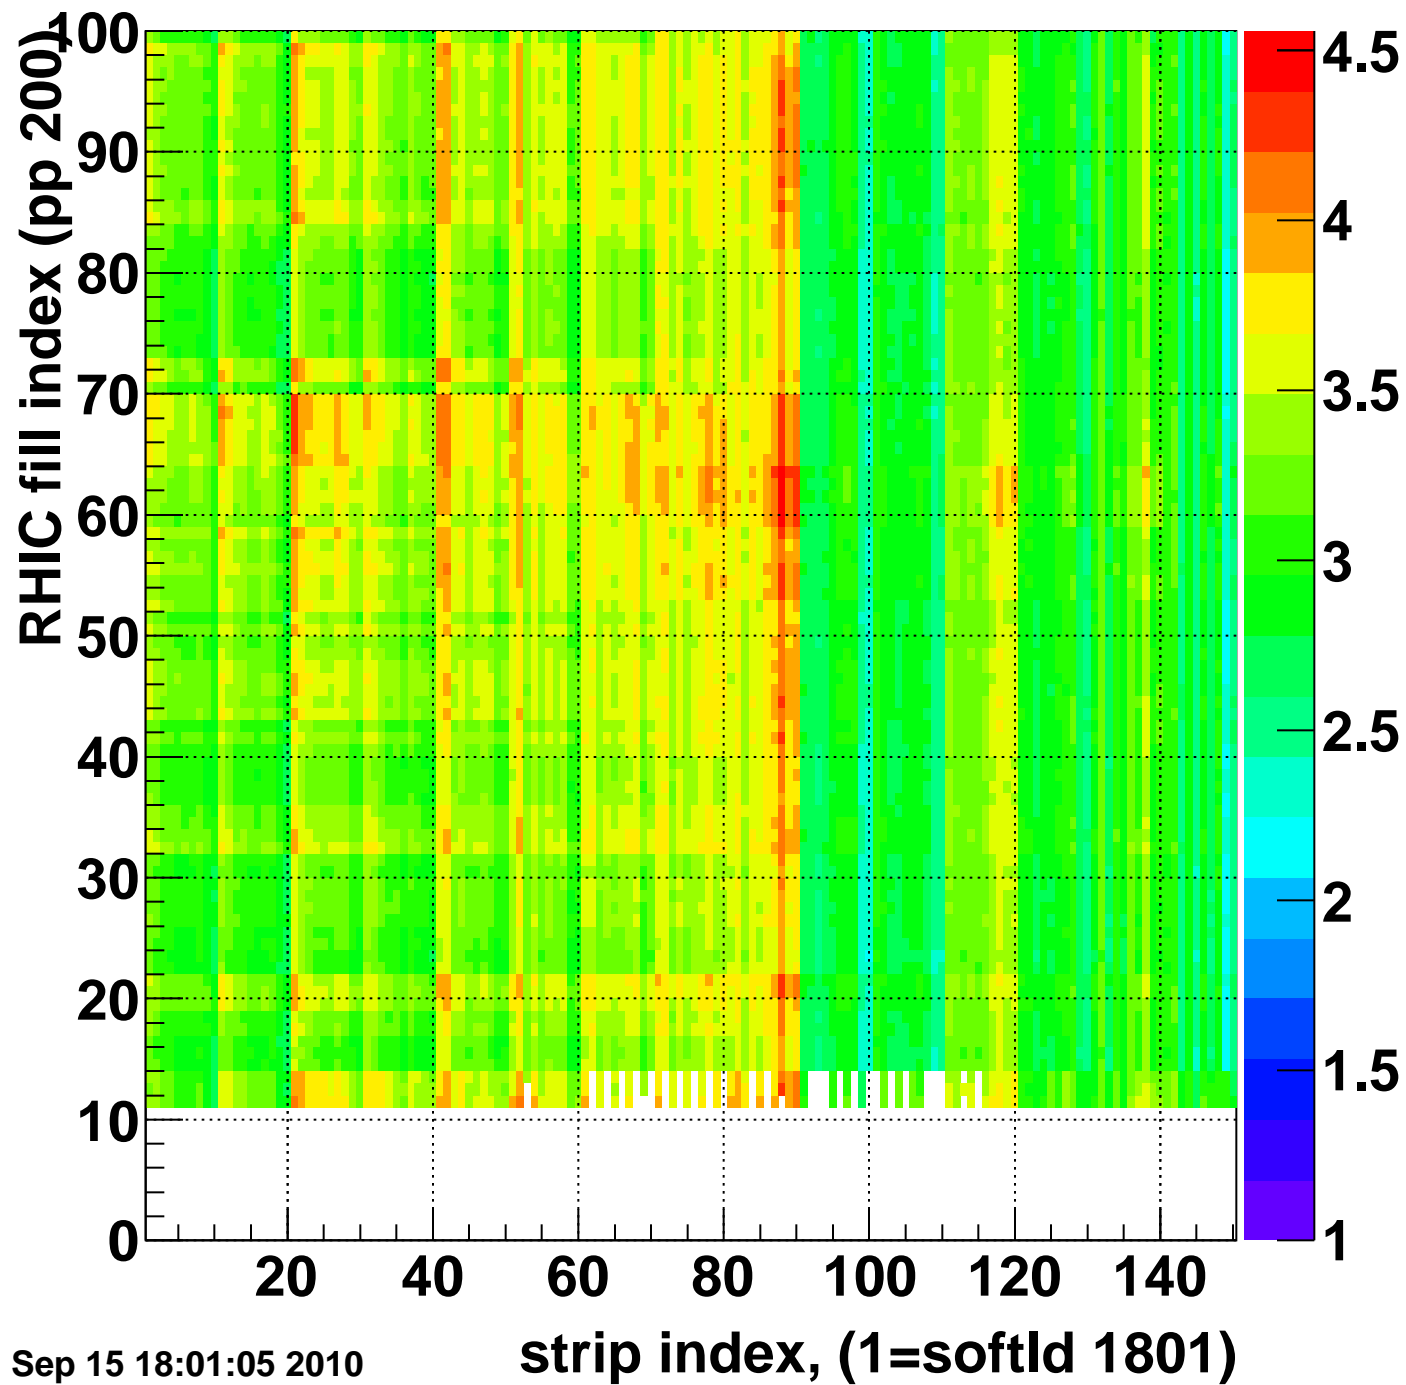

Rms of ped residuum (ADC), BSMDE mod=13, good strips

Entries 13083

Wed Sep 15 18:01:05 2010

Bad strips (color=error bits), BSMDE mod=13

Entries 1917

Wed Sep 15 18:01:05 2010

Bad strips (color=error bits), BSMDE mod=13

Entries 1731

Wed Sep 15 18:01:06 2010