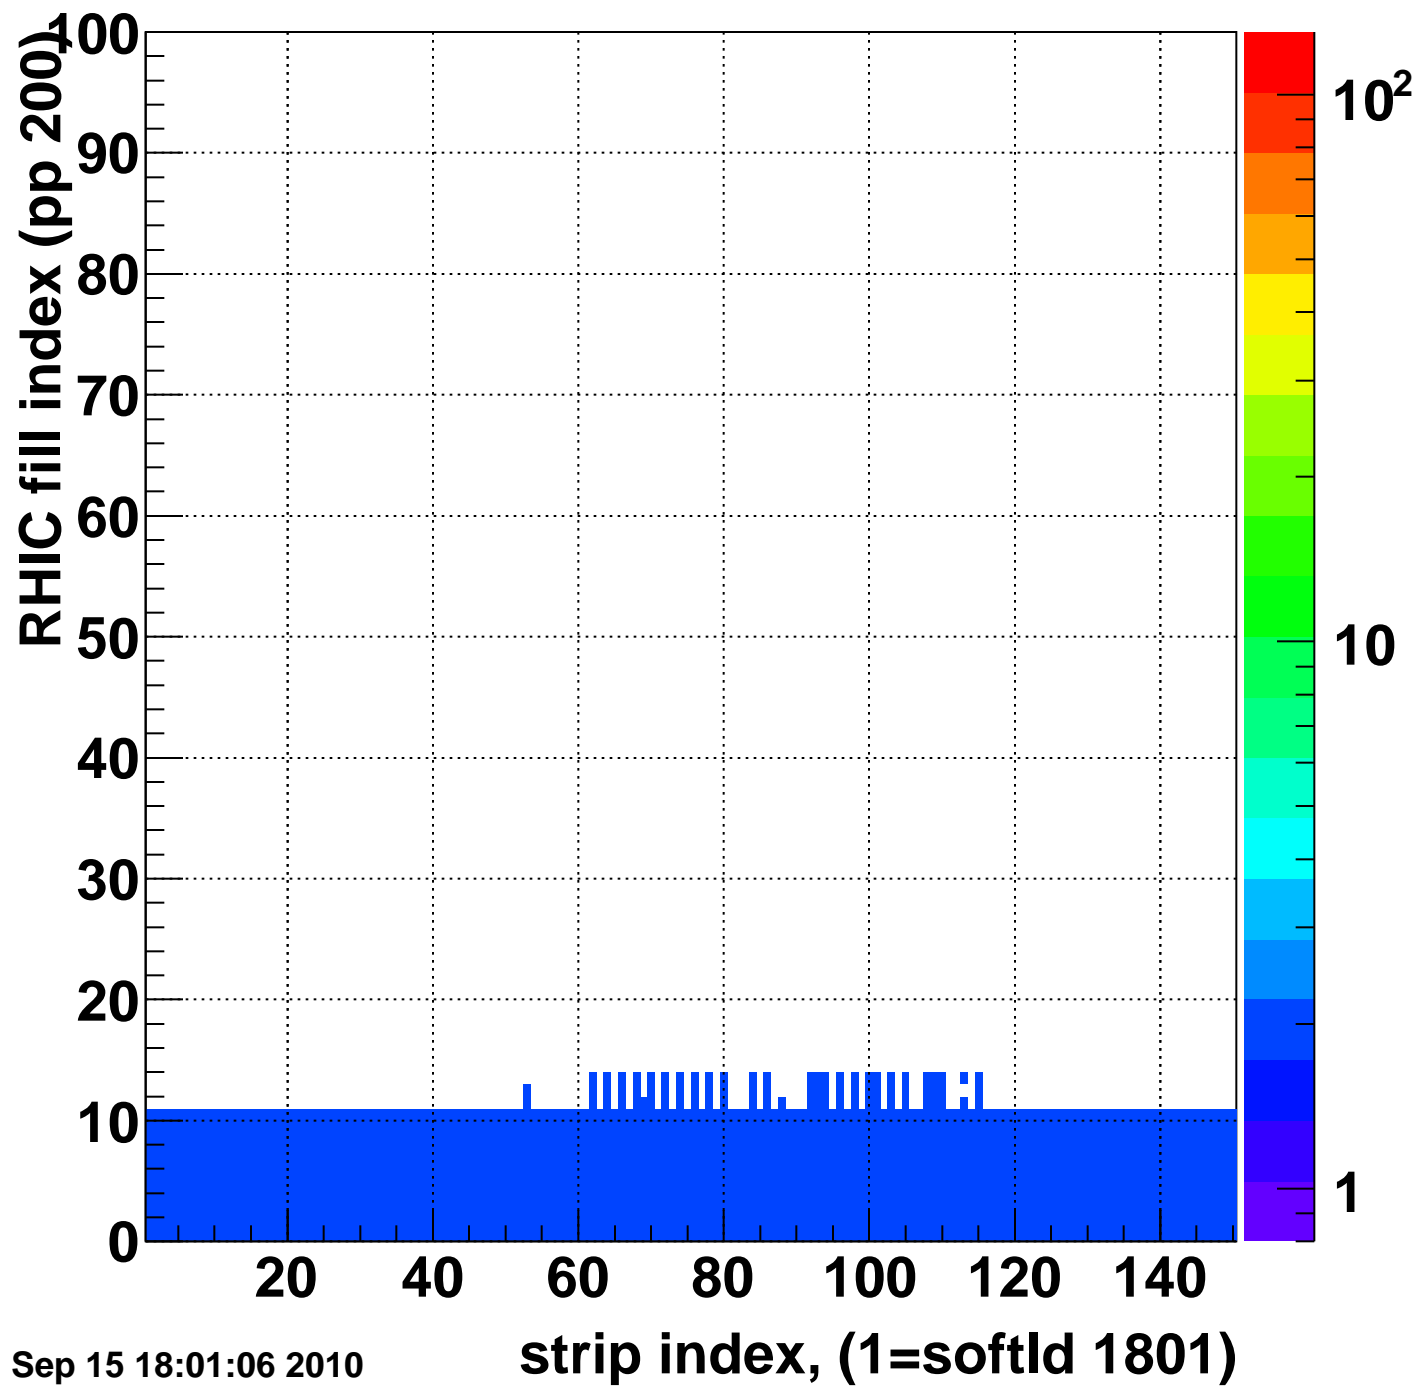

Rms of ped residuum (ADC), BSMDE mod=13, good strips

Entries 13083

Wed Sep 15 18:01:05 2010

Bad strips (color=error bits), BSMDE mod=13

Entries 1917

Wed Sep 15 18:01:05 2010

Bad strips (color=error bits), BSMDE mod=13

Entries 1731

Wed Sep 15 18:01:06 2010