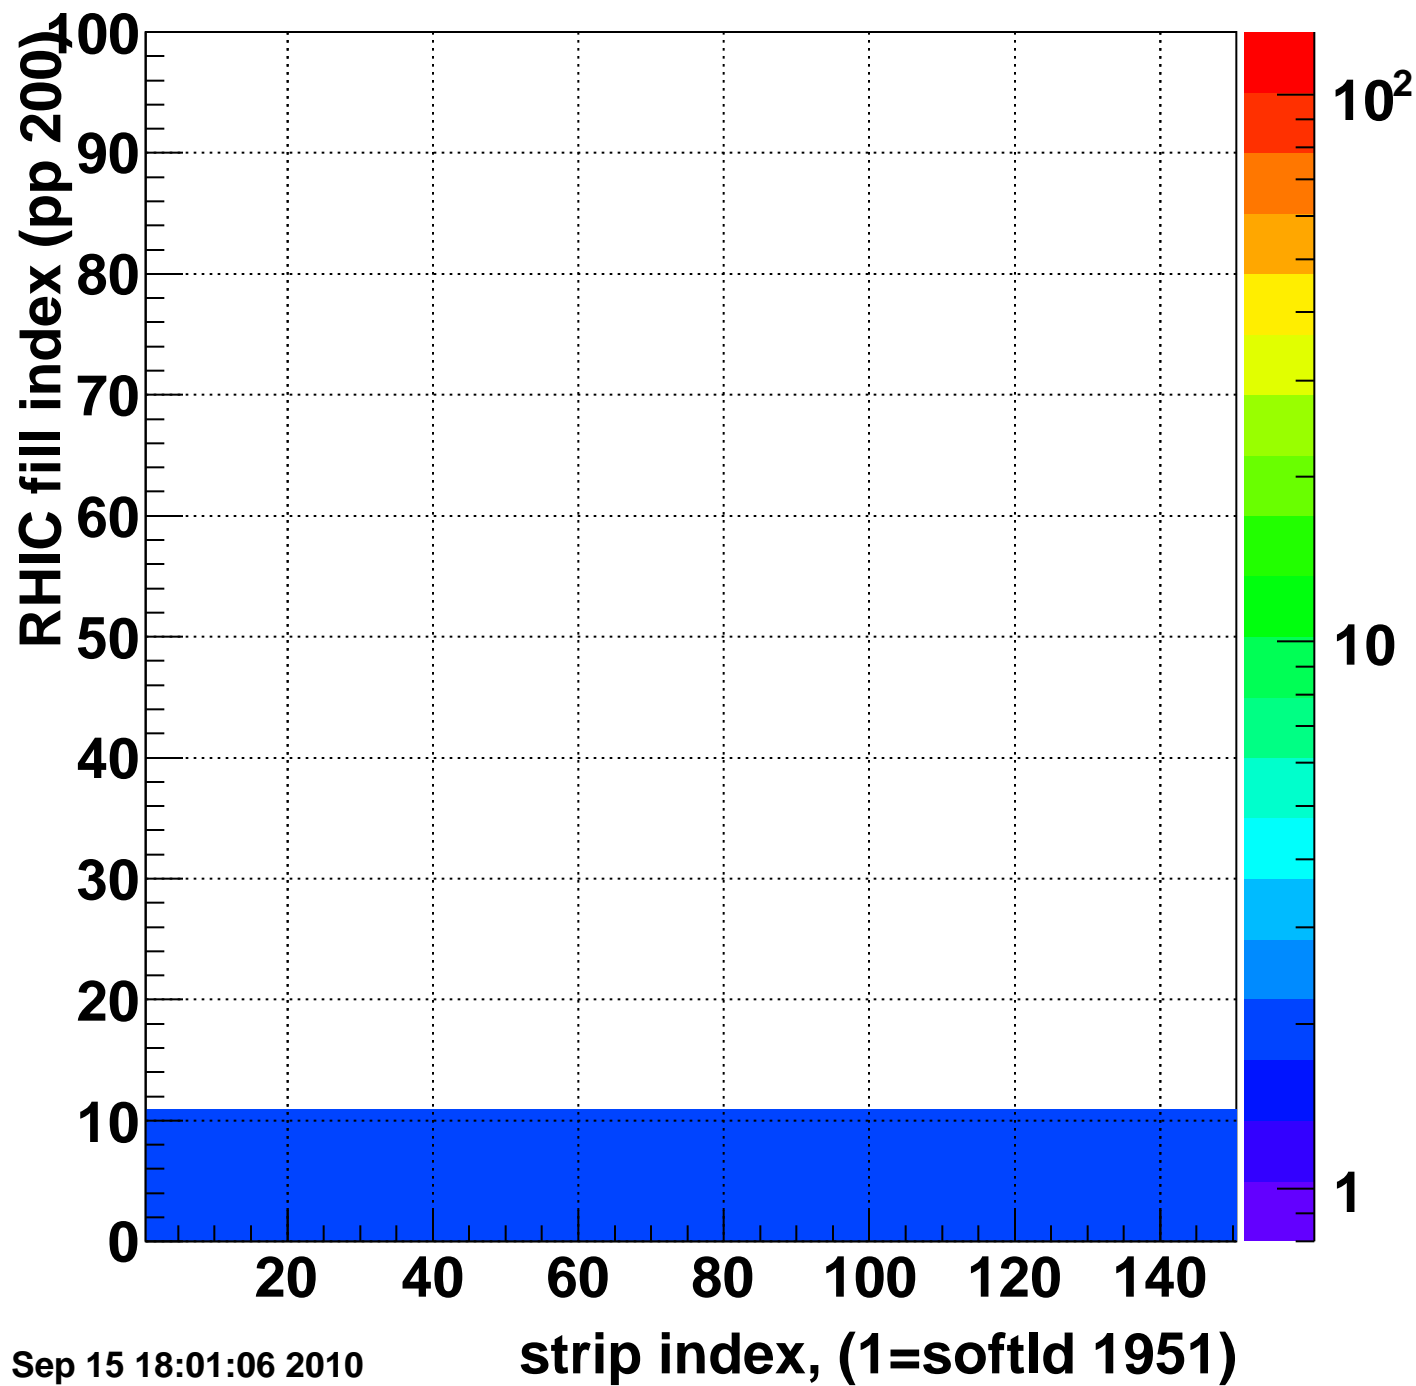

Rms of ped residuum (ADC), BSMDE mod=14, good strips

Entries 13350

Wed Sep 15 18:01:06 2010

Bad strips (color=error bits), BSMDE mod=14

Entries 1650

Wed Sep 15 18:01:06 2010

Rms of ped residuum (ADC), BSMDP mod=14, good strips

Entries 13350

Wed Sep 15 18:01:06 2010

Bad strips (color=error bits), BSMDE mod=14

Entries 1650

Wed Sep 15 18:01:06 2010