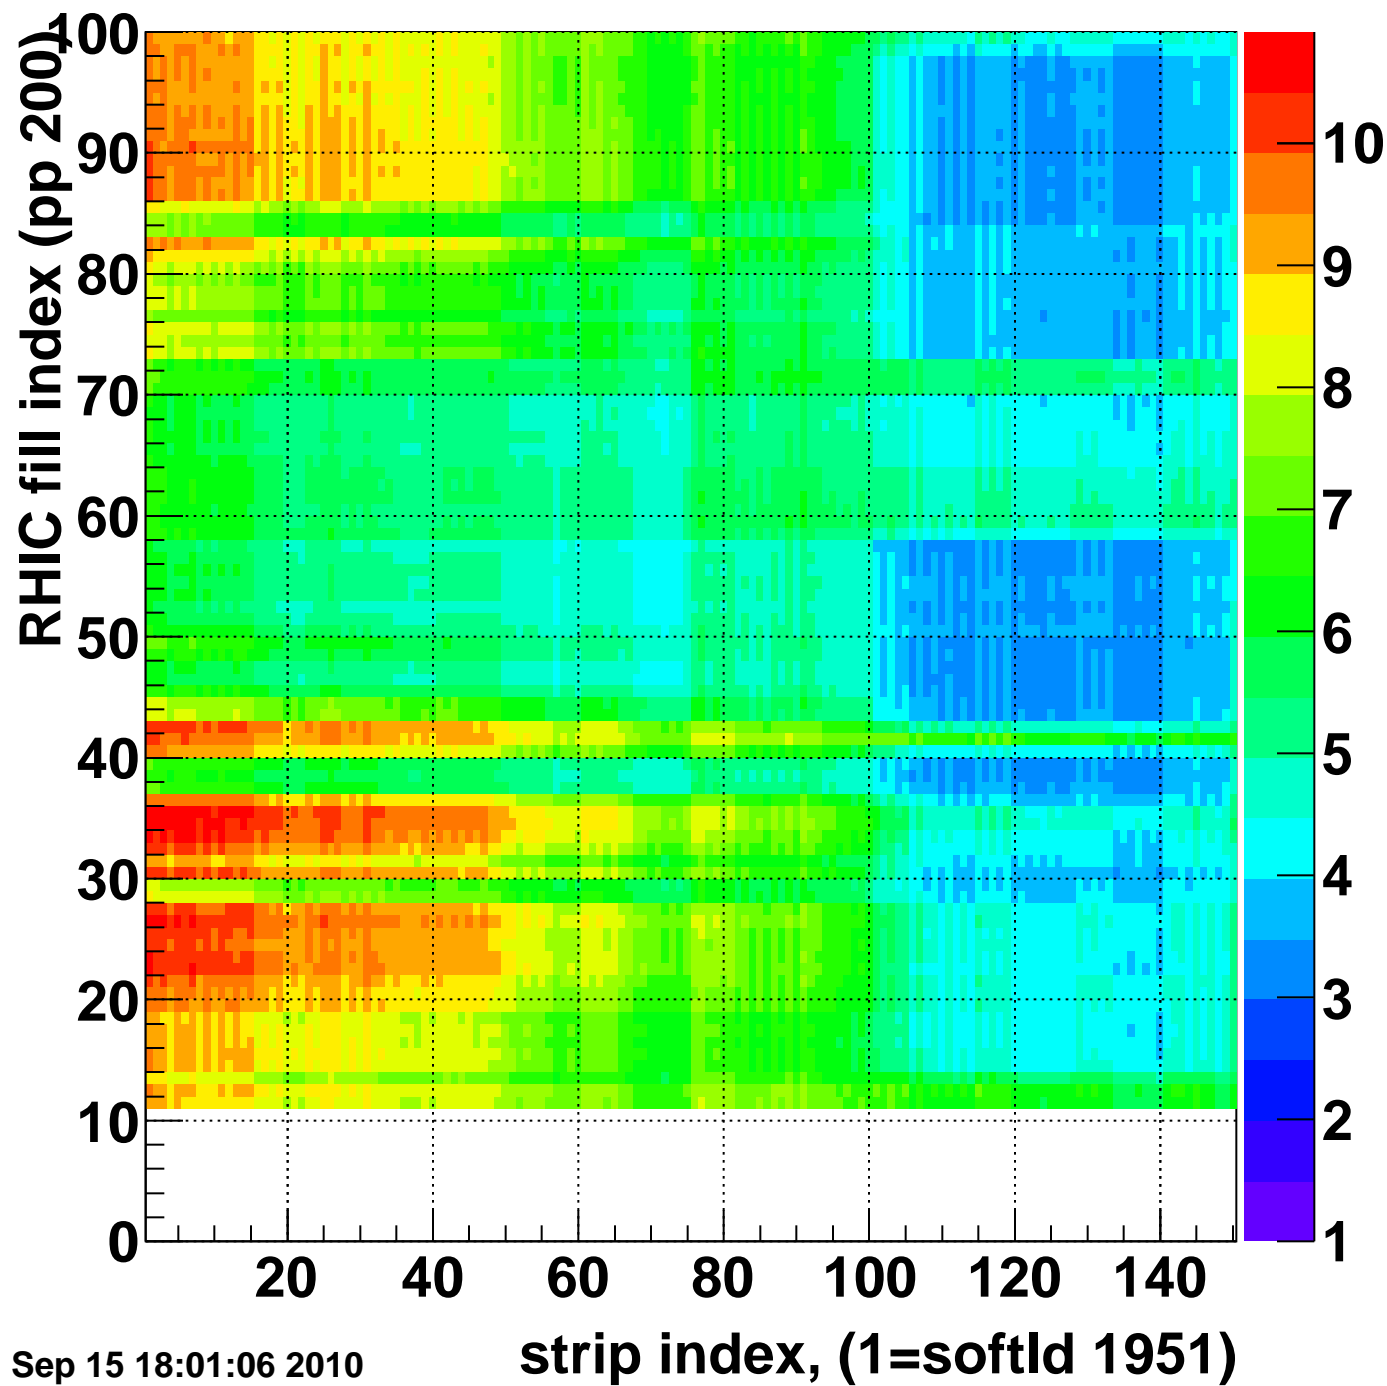

Rms of ped residuum (ADC), BSMDE mod=14, good strips

Entries 13350

Wed Sep 15 18:01:06 2010

Bad strips (color=error bits), BSMDE mod=14

Entries 1650

Wed Sep 15 18:01:06 2010

Rms of ped residuum (ADC), BSMDP mod=14, good strips

Entries 13350

Wed Sep 15 18:01:06 2010

Bad strips (color=error bits), BSMDE mod=14

Entries 1650

Wed Sep 15 18:01:06 2010