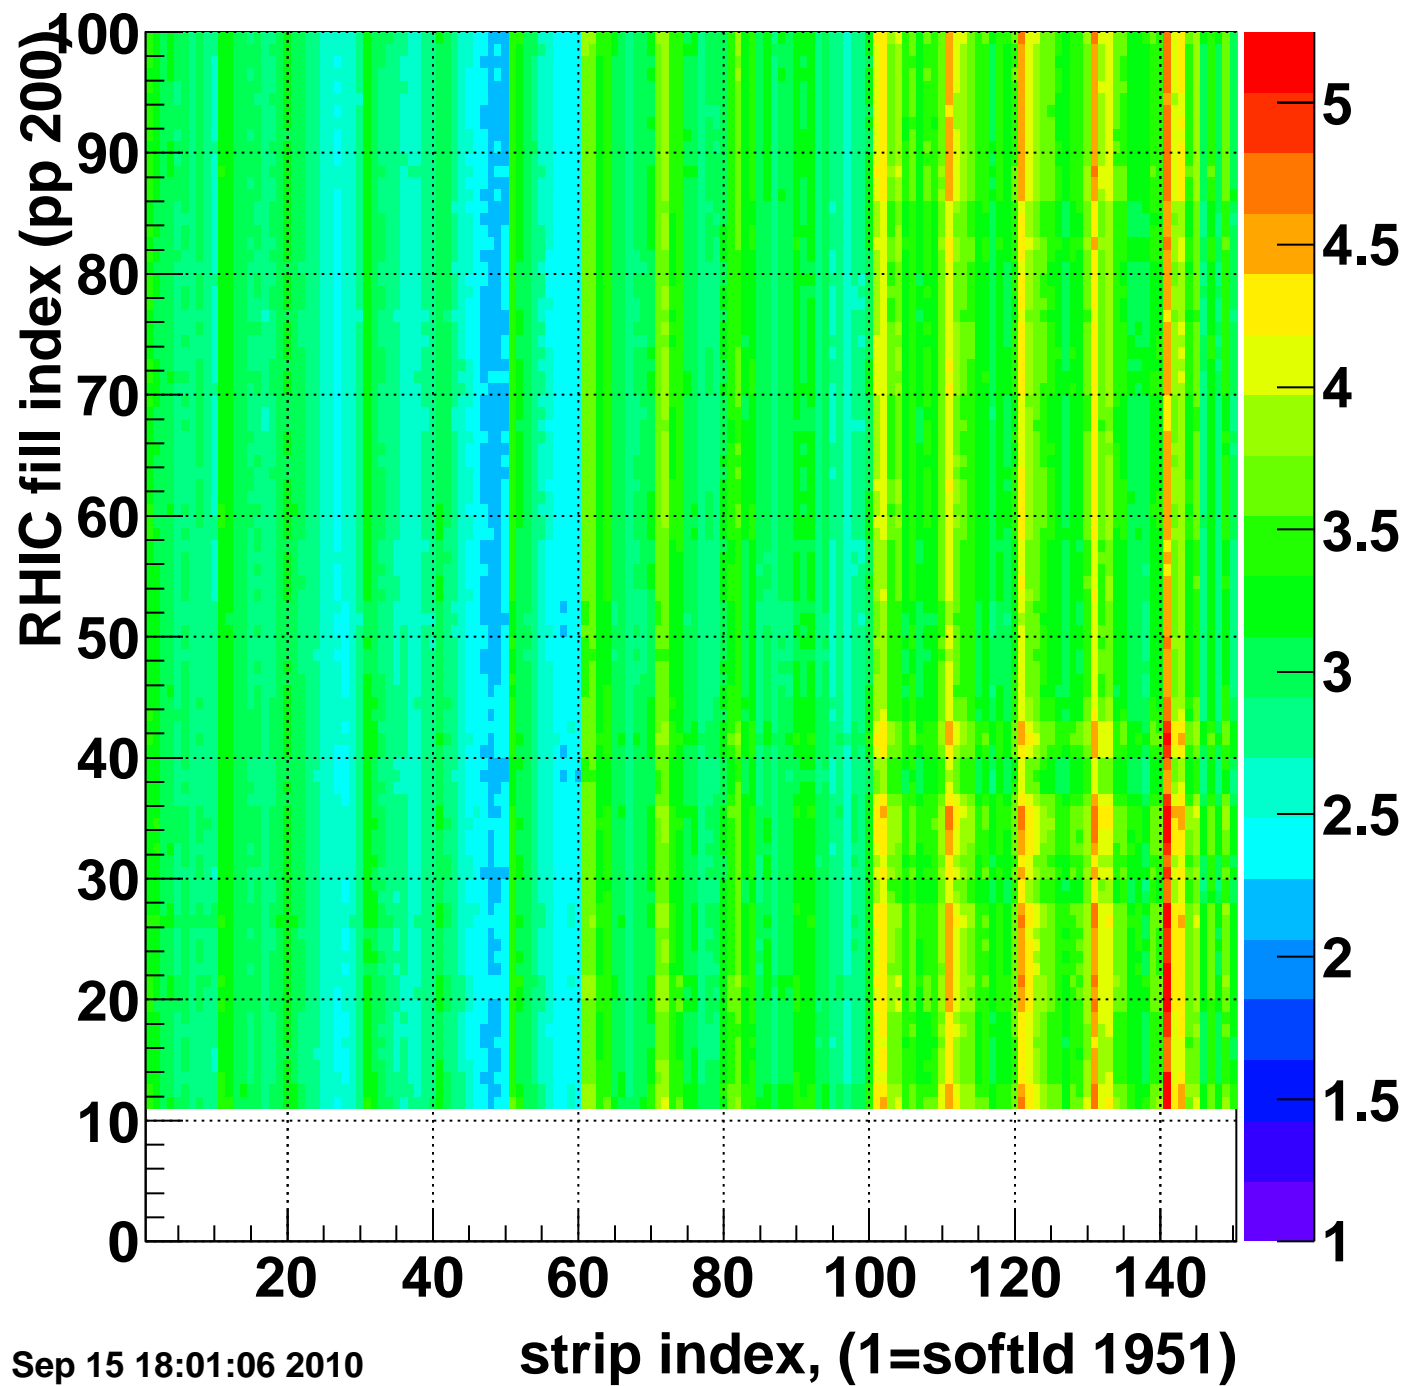

Rms of ped residuum (ADC), BSMDE mod=14, good strips

Entries 13350

Wed Sep 15 18:01:06 2010

Bad strips (color=error bits), BSMDE mod=14

Entries 1650

Wed Sep 15 18:01:06 2010

Rms of ped residuum (ADC), BSMDP mod=14, good strips

Entries 13350

Wed Sep 15 18:01:06 2010

Bad strips (color=error bits), BSMDE mod=14

Entries 1650

Wed Sep 15 18:01:06 2010