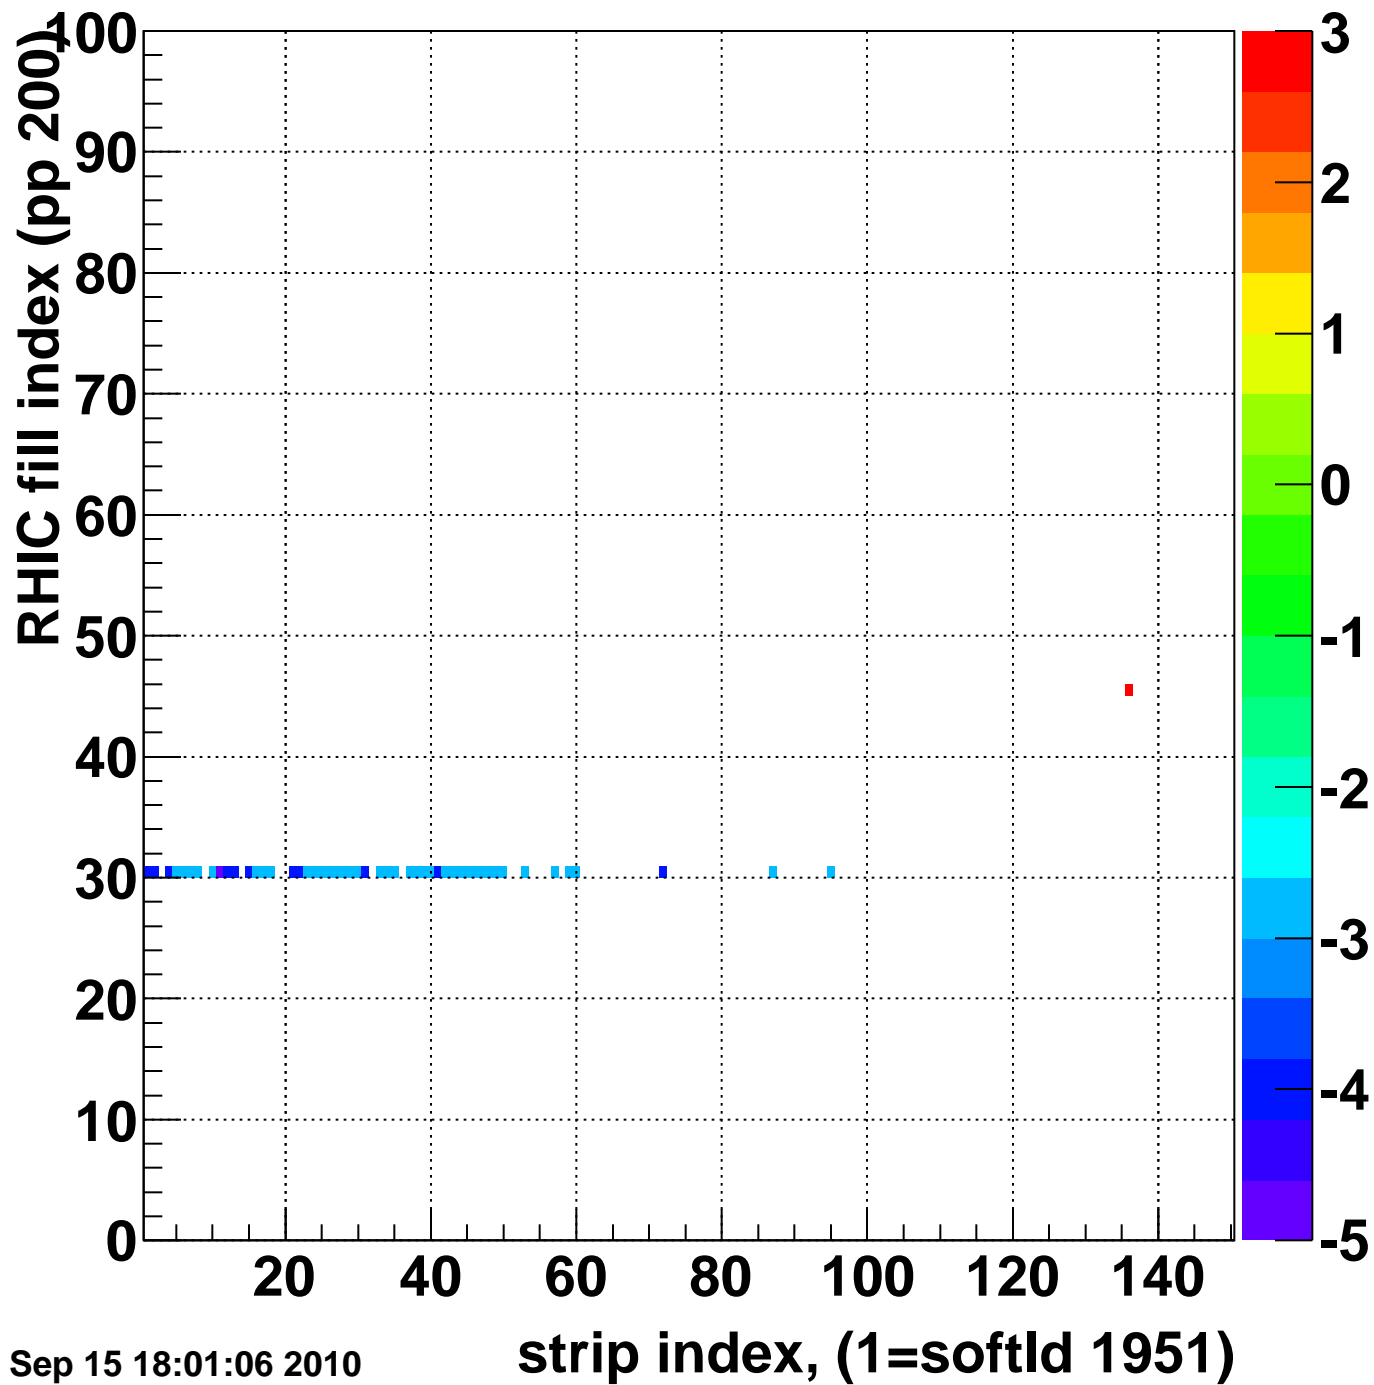

Rms of ped residuum (ADC), BSMDE mod=14, good strips

Entries 13350

Wed Sep 15 18:01:06 2010

Bad strips (color=error bits), BSMDE mod=14

Entries 1650

Wed Sep 15 18:01:06 2010

Rms of ped residuum (ADC), BSMDP mod=14, good strips

Entries 13350

Wed Sep 15 18:01:06 2010

Bad strips (color=error bits), BSMDE mod=14

Entries 1650

Wed Sep 15 18:01:06 2010