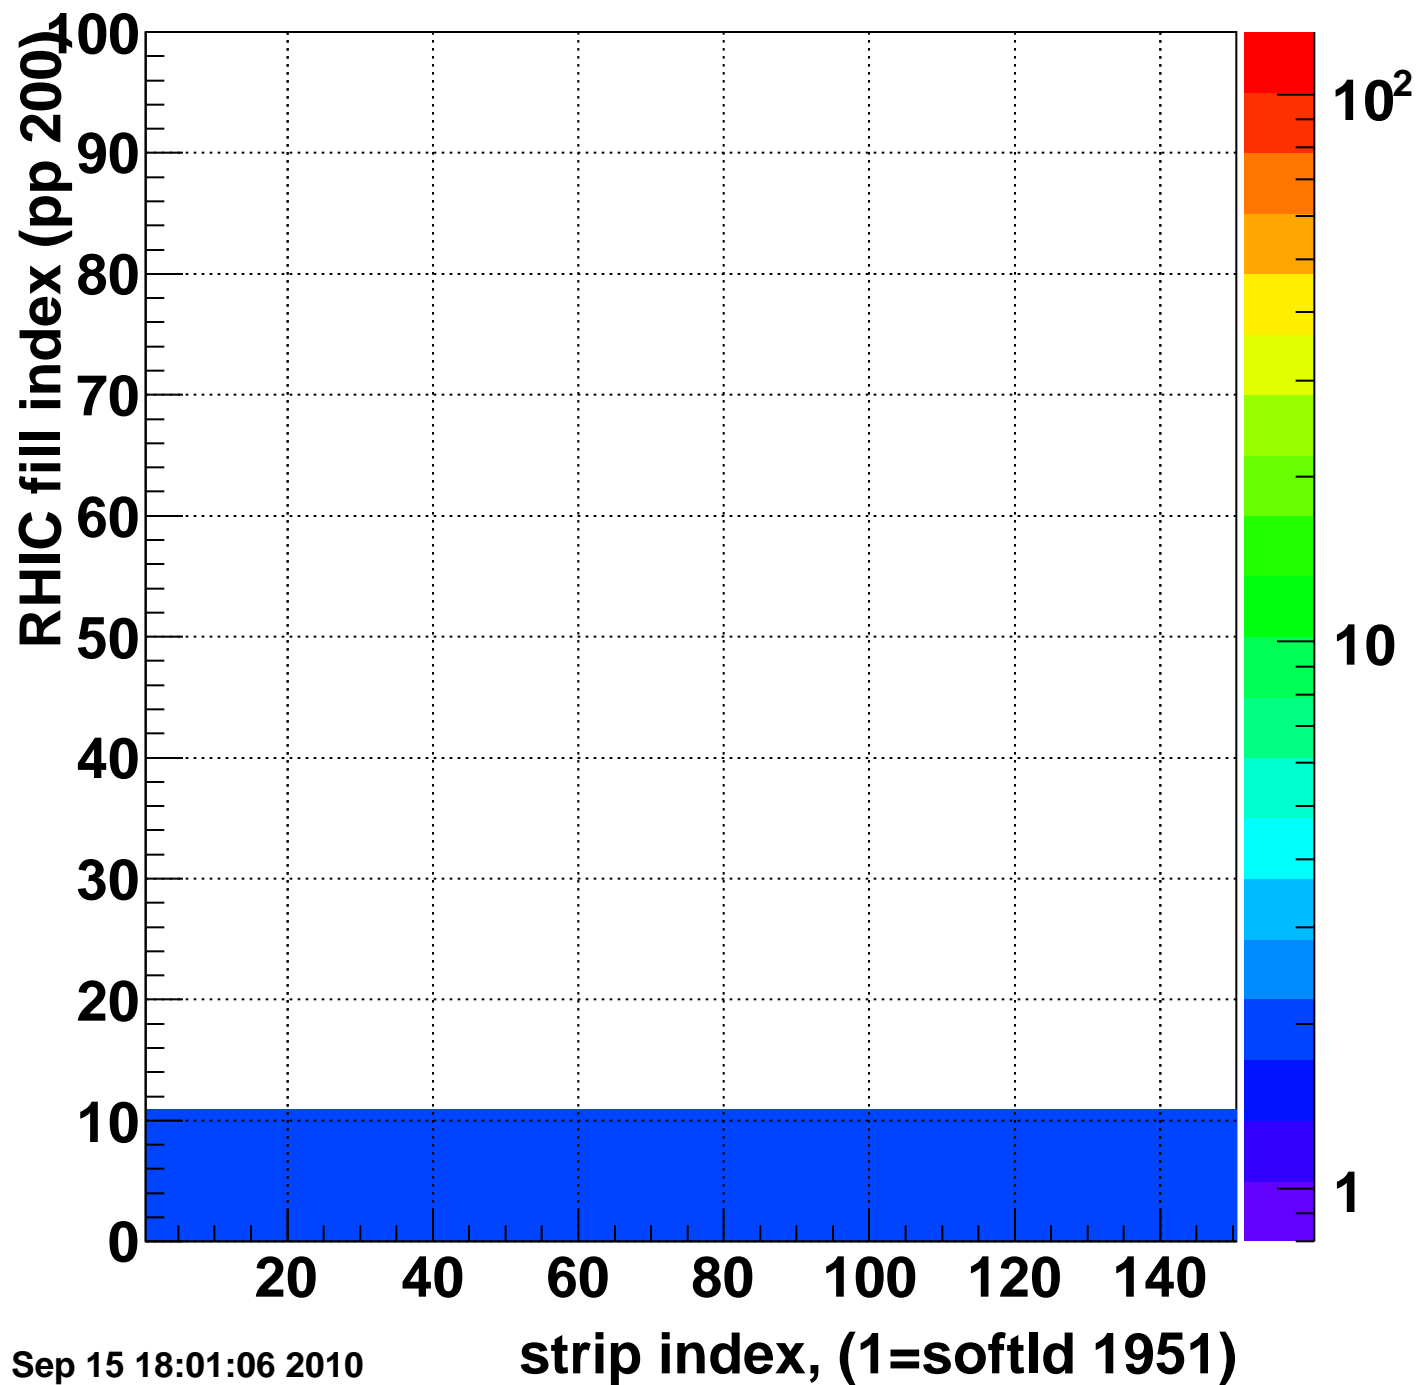

Rms of ped residuum (ADC), BSMDE mod=14, good strips

Entries 13350

Wed Sep 15 18:01:06 2010

Bad strips (color=error bits), BSMDE mod=14

Entries 1650

Wed Sep 15 18:01:06 2010

Rms of ped residuum (ADC), BSMDP mod=14, good strips

Entries 13350

Wed Sep 15 18:01:06 2010

Bad strips (color=error bits), BSMDE mod=14

Entries 1650

Wed Sep 15 18:01:06 2010