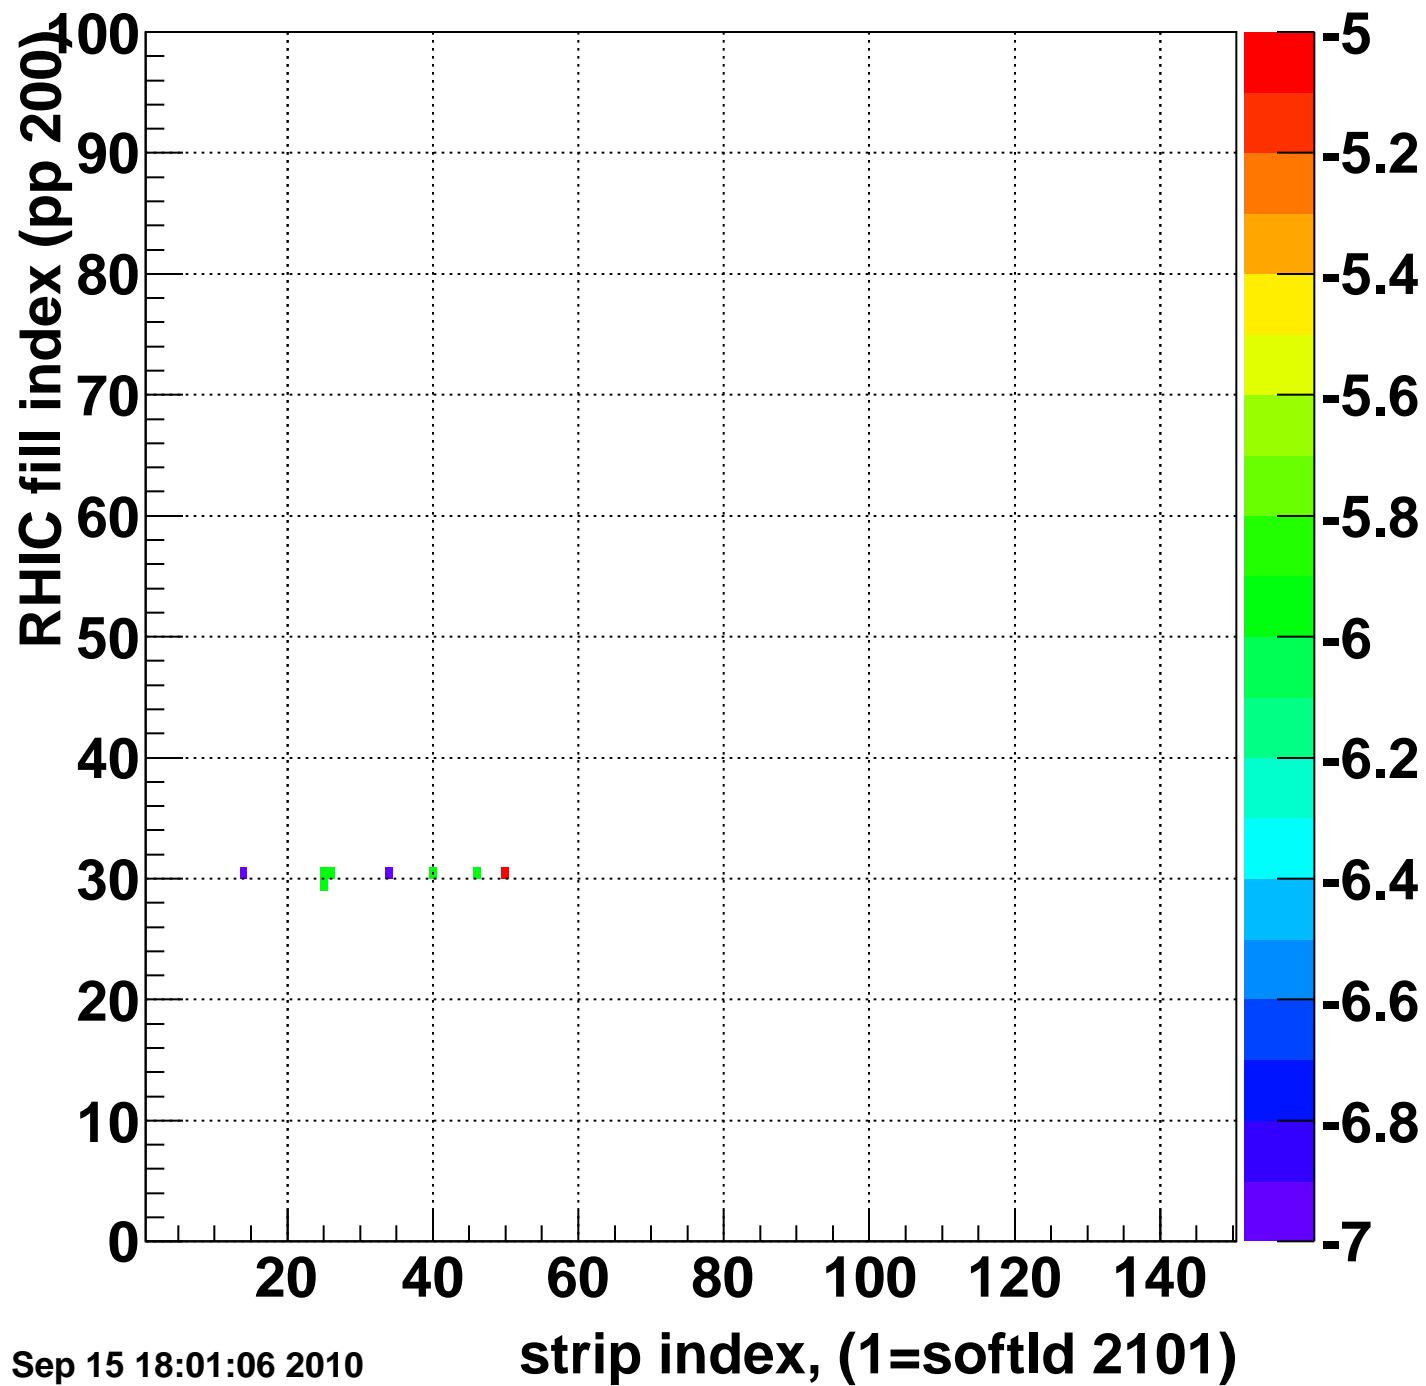

Bad strips (color=error bits), BSMDE mod=15

Entries 2185

Wed Sep 15 18:01:06 2010

Mpv of ped residuum (ADC), BSMDP mod=15, good strips

Entries 8

Wed Sep 15 18:01:06 2010

Rms of ped residuum (ADC), BSMDP mod=15, good strips

Entries 13350

Wed Sep 15 18:01:06 2010

Bad strips (color=error bits), BSMDE mod=15

Entries 1650

Wed Sep 15 18:01:06 2010