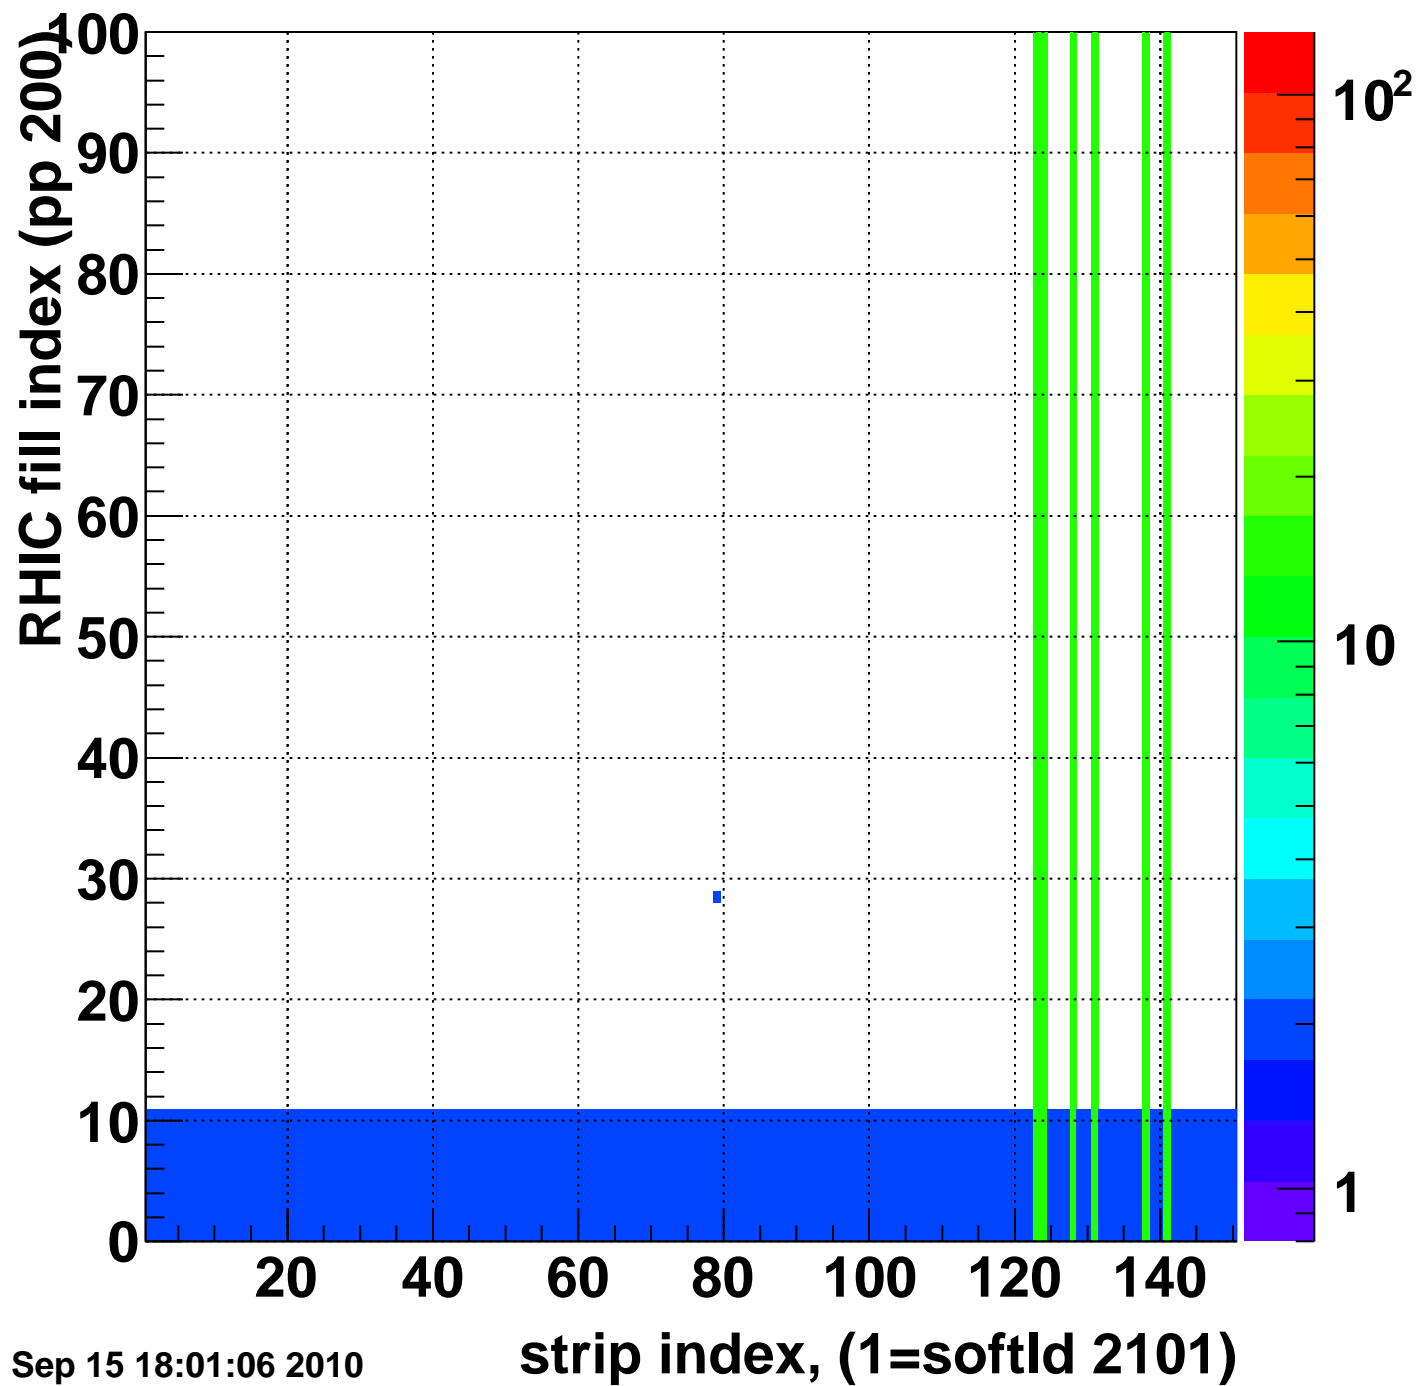

Bad strips (color=error bits), BSMDE mod=15

Entries 2185

Wed Sep 15 18:01:06 2010

Mpv of ped residuum (ADC), BSMDP mod=15, good strips

Entries 8

Wed Sep 15 18:01:06 2010

Rms of ped residuum (ADC), BSMDP mod=15, good strips

Entries 13350

Wed Sep 15 18:01:06 2010

Bad strips (color=error bits), BSMDE mod=15

Entries 1650

Wed Sep 15 18:01:06 2010