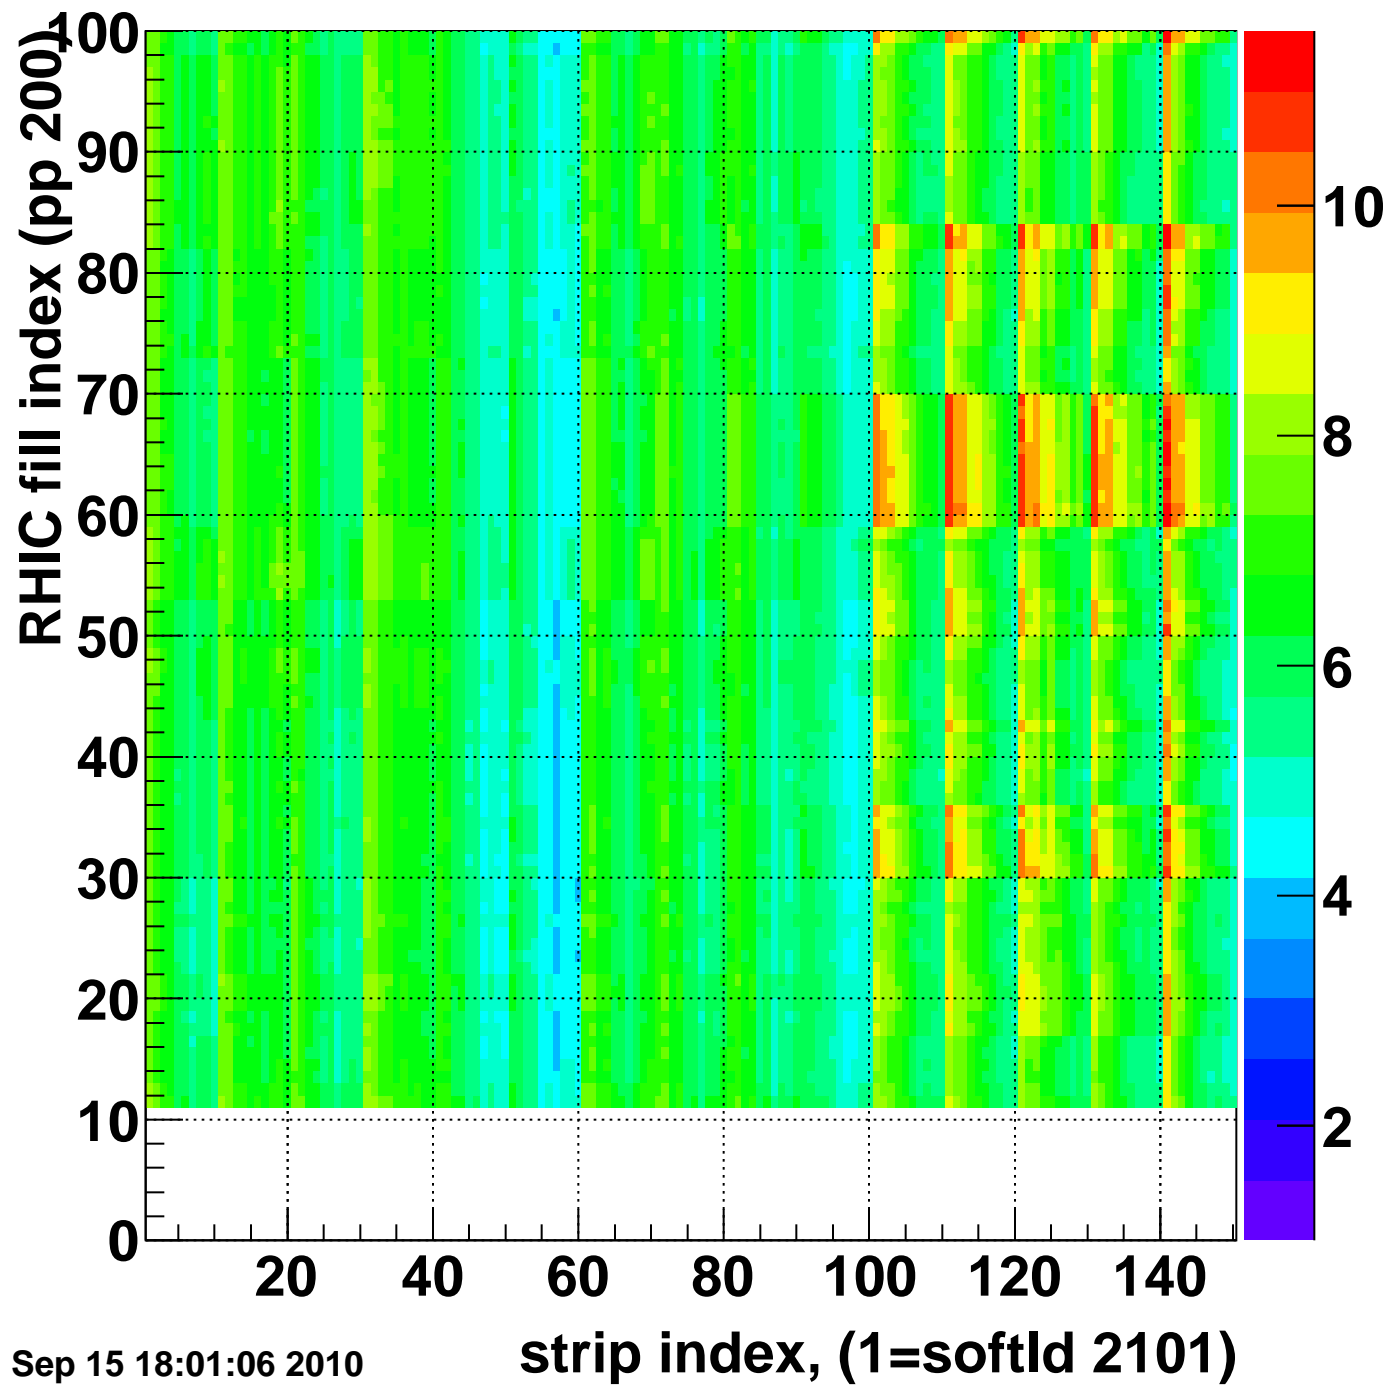

Bad strips (color=error bits), BSMDE mod=15

Entries 2185

Wed Sep 15 18:01:06 2010

Mpv of ped residuum (ADC), BSMDP mod=15, good strips

Entries 8

Wed Sep 15 18:01:06 2010

Rms of ped residuum (ADC), BSMDP mod=15, good strips

Entries 13350

Wed Sep 15 18:01:06 2010

Bad strips (color=error bits), BSMDE mod=15

Entries 1650

Wed Sep 15 18:01:06 2010