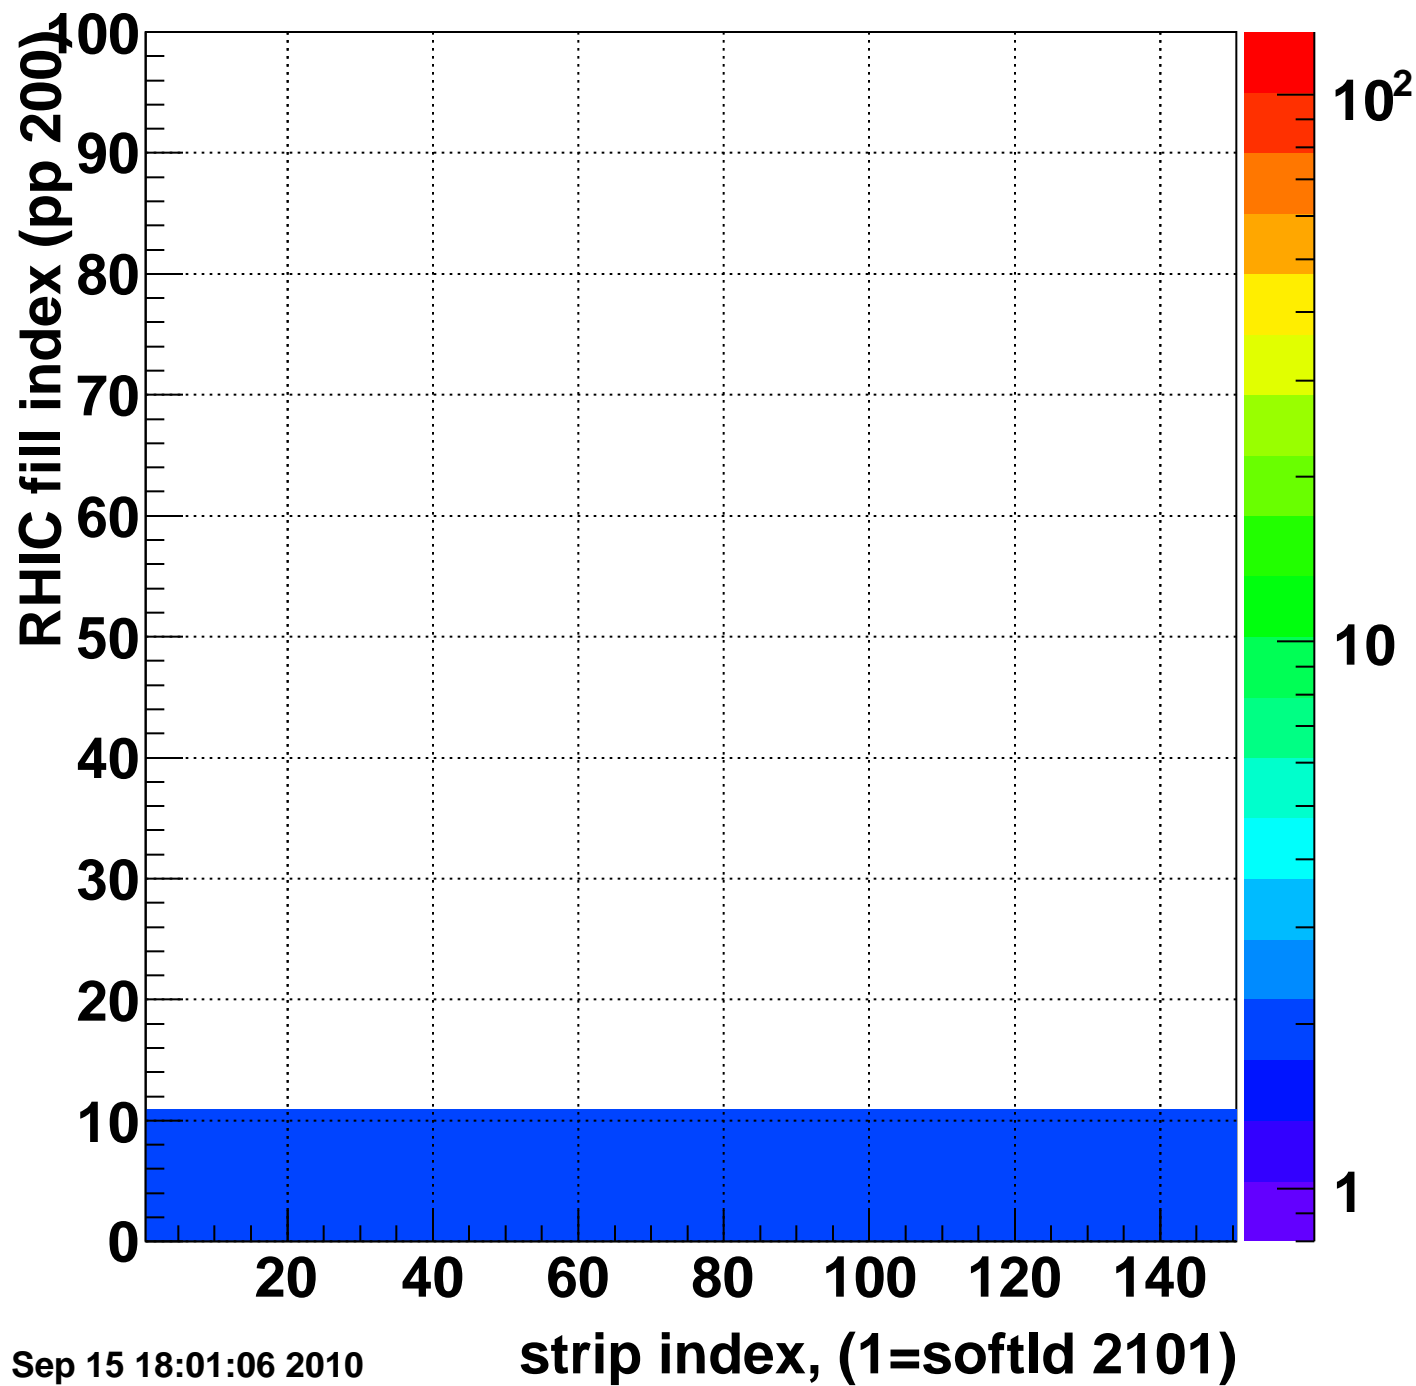

Bad strips (color=error bits), BSMDE mod=15

Entries 2185

Wed Sep 15 18:01:06 2010

Mpv of ped residuum (ADC), BSMDP mod=15, good strips

Entries 8

Wed Sep 15 18:01:06 2010

Rms of ped residuum (ADC), BSMDP mod=15, good strips

Entries 13350

Wed Sep 15 18:01:06 2010

Bad strips (color=error bits), BSMDE mod=15

Entries 1650

Wed Sep 15 18:01:06 2010