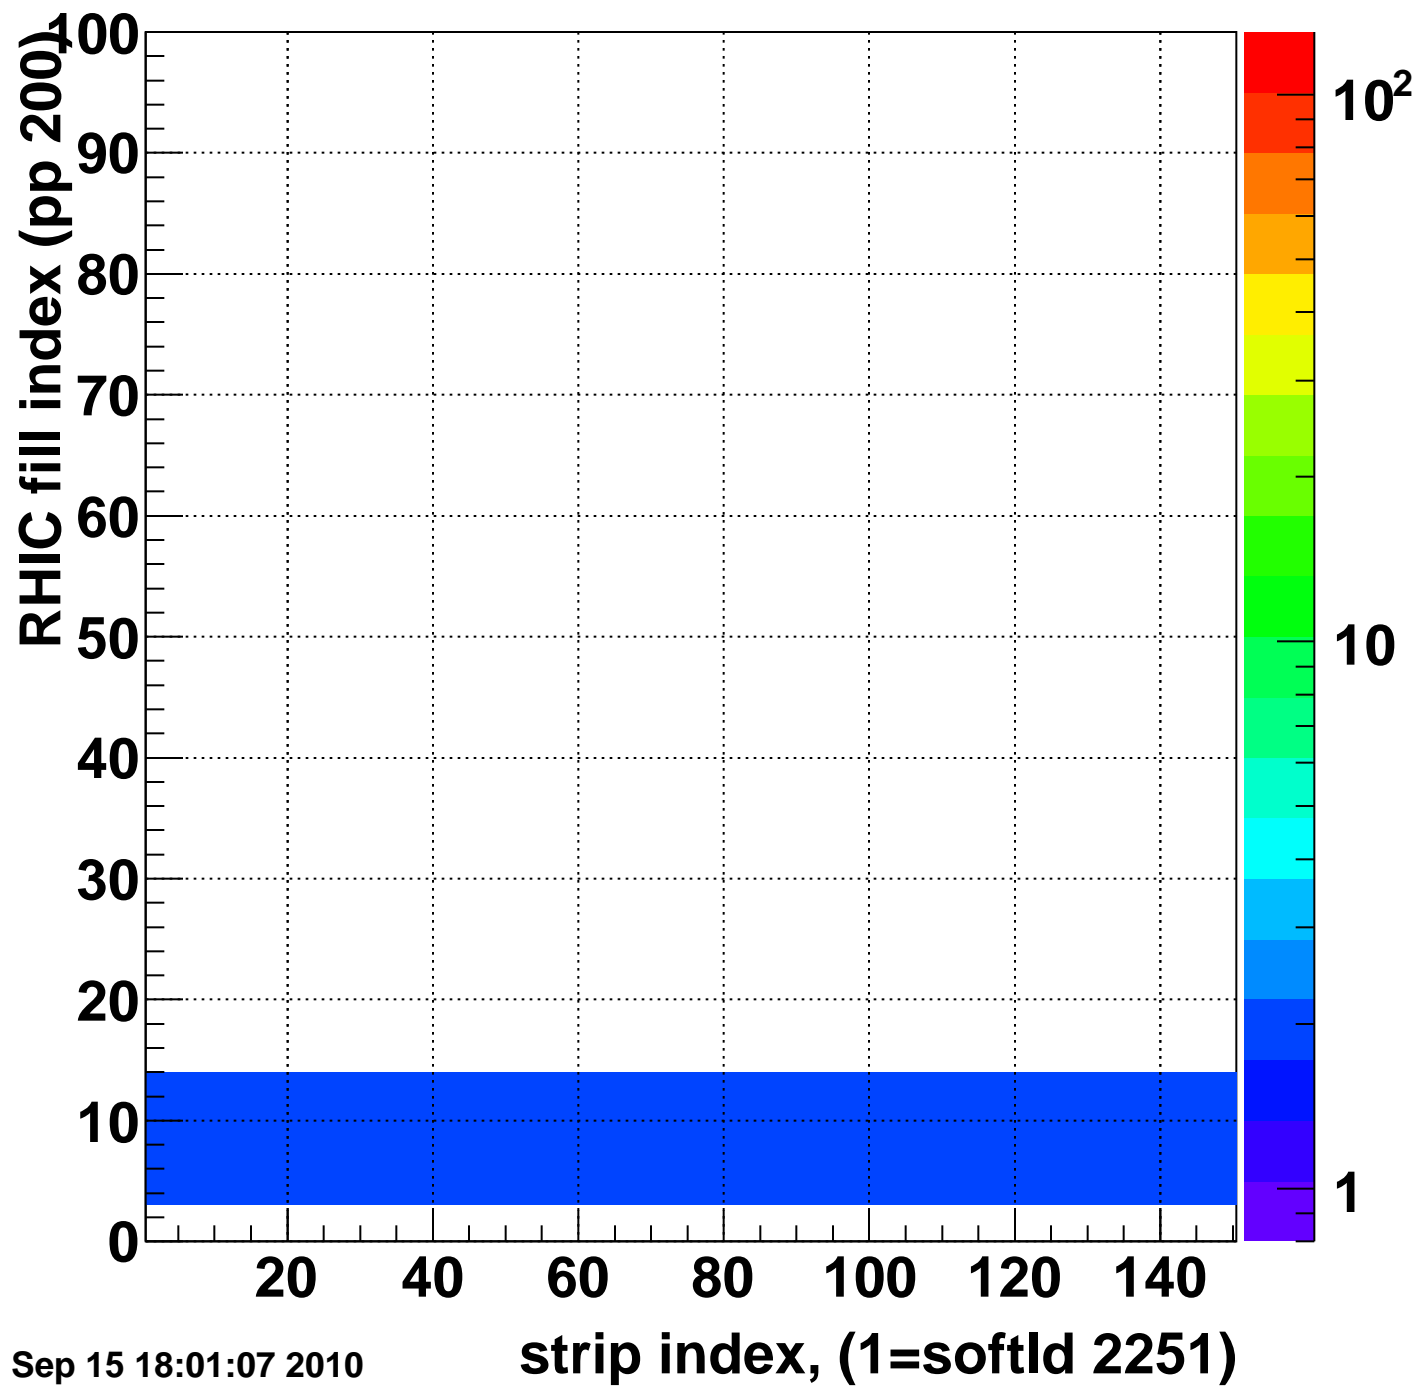

Rms of ped residuum (ADC), BSMDE mod=16, good strips

Entries 13162

Wed Sep 15 18:01:06 2010

Bad strips (color=error bits), BSMDE mod=16

Entries 1838

Wed Sep 15 18:01:07 2010

Rms of ped residuum (ADC), BSMDP mod=16, good strips

Entries 13350

Wed Sep 15 18:01:07 2010

Bad strips (color=error bits), BSMDE mod=16

Entries 1650

Wed Sep 15 18:01:07 2010