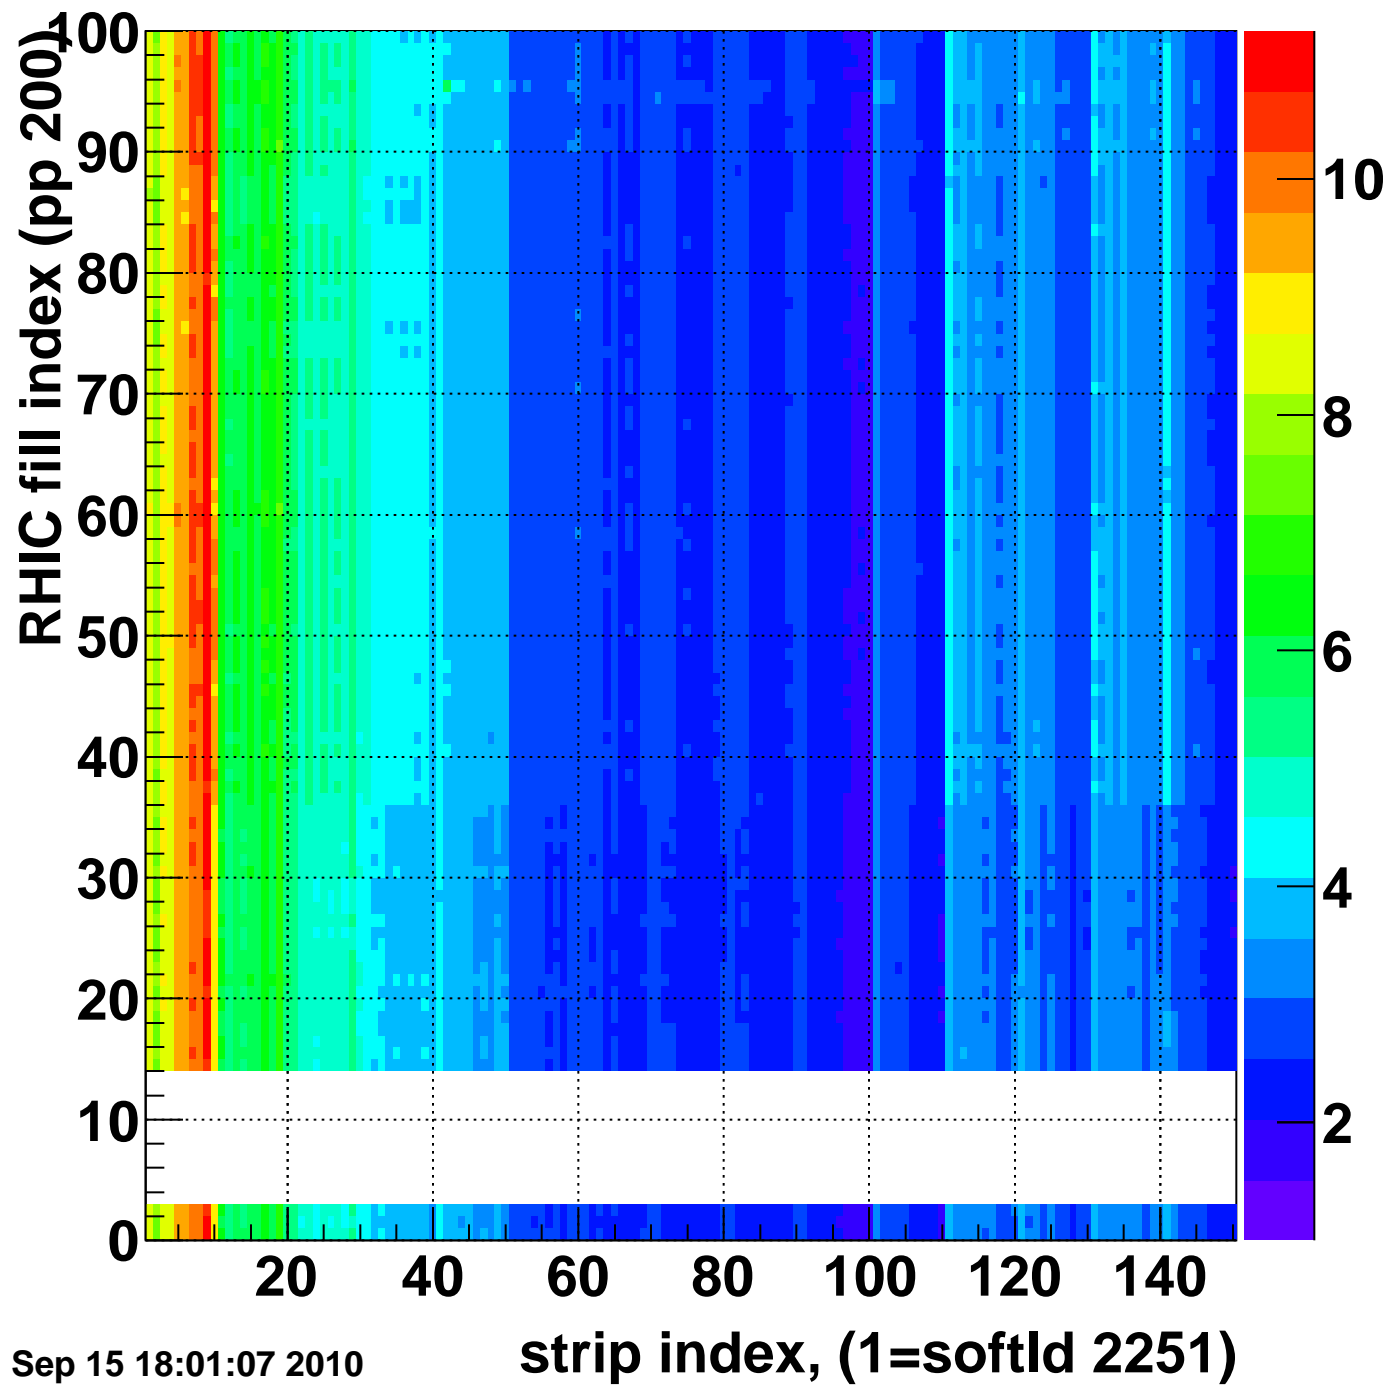

Rms of ped residuum (ADC), BSMDE mod=16, good strips

Entries 13162

Wed Sep 15 18:01:06 2010

Bad strips (color=error bits), BSMDE mod=16

Entries 1838

Wed Sep 15 18:01:07 2010

Rms of ped residuum (ADC), BSMDP mod=16, good strips

Entries 13350

Wed Sep 15 18:01:07 2010

Bad strips (color=error bits), BSMDE mod=16

Entries 1650

Wed Sep 15 18:01:07 2010