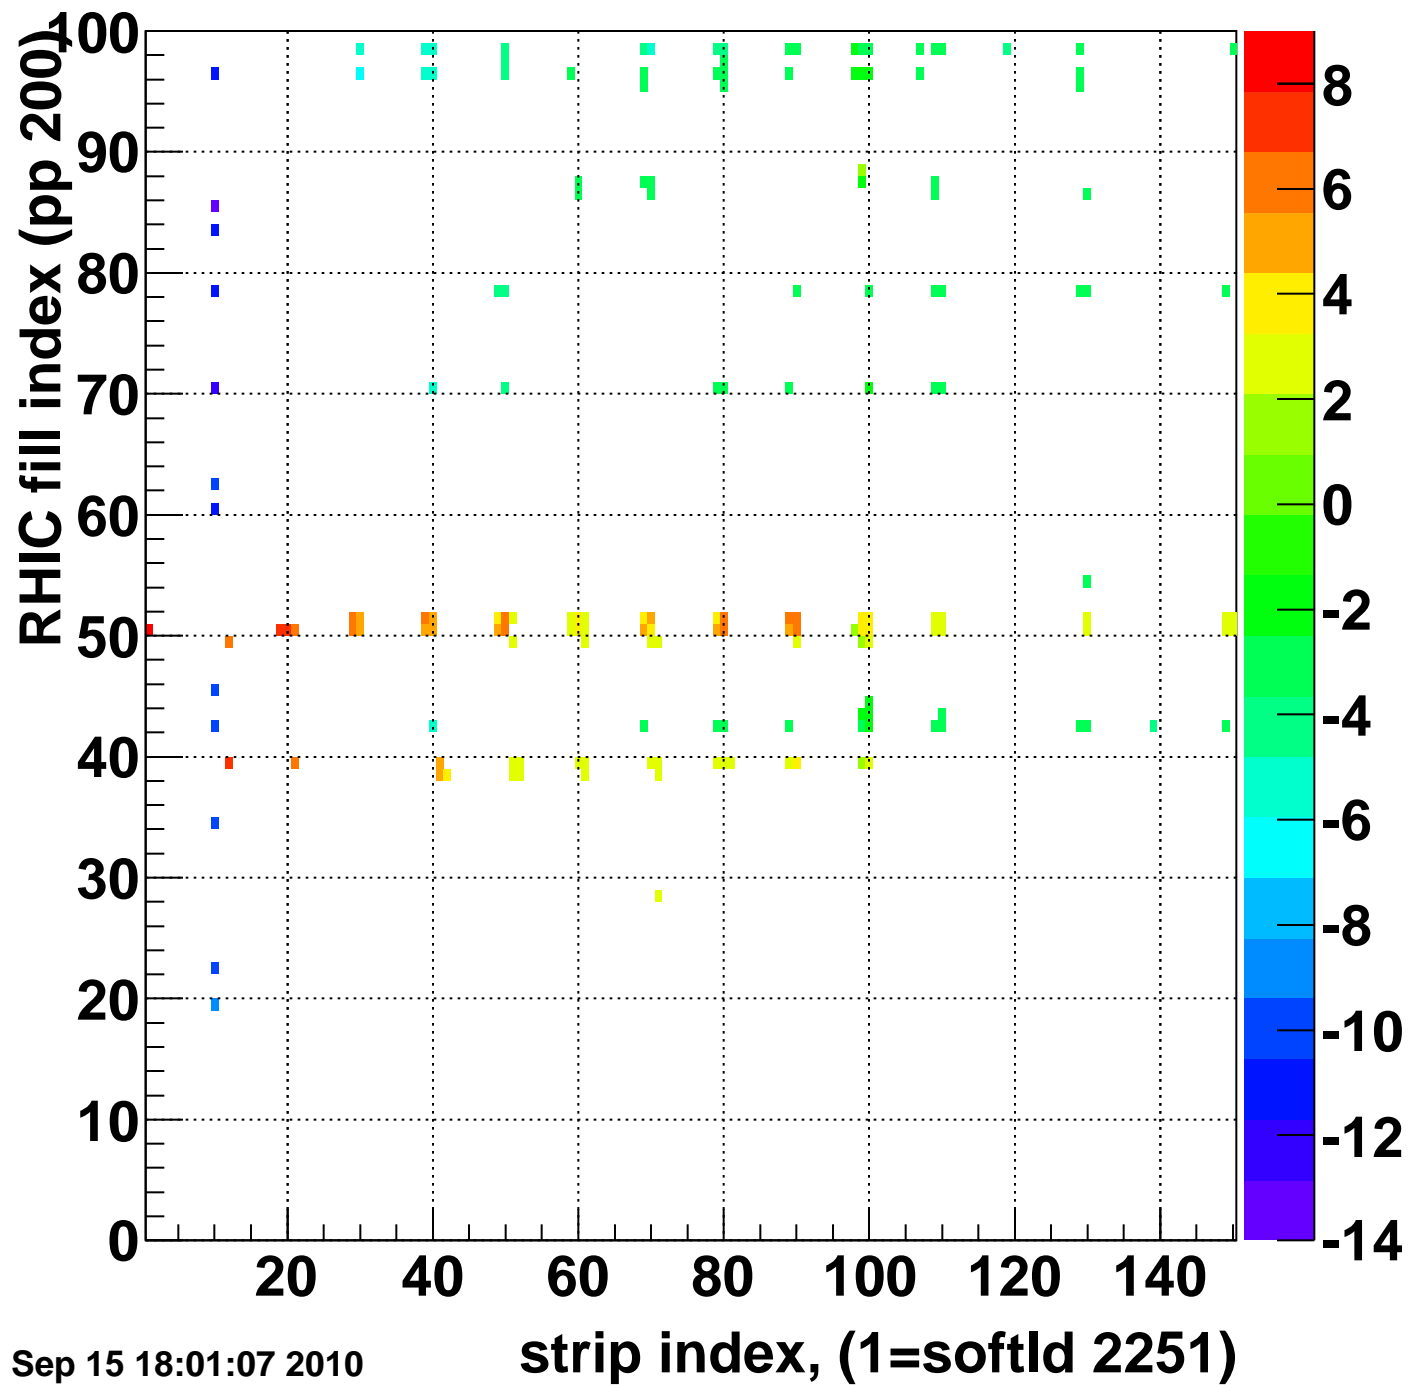

Rms of ped residuum (ADC), BSMDE mod=16, good strips

Entries 13162

Wed Sep 15 18:01:06 2010

Bad strips (color=error bits), BSMDE mod=16

Entries 1838

Wed Sep 15 18:01:07 2010

Rms of ped residuum (ADC), BSMDP mod=16, good strips

Entries 13350

Wed Sep 15 18:01:07 2010

Bad strips (color=error bits), BSMDE mod=16

Entries 1650

Wed Sep 15 18:01:07 2010