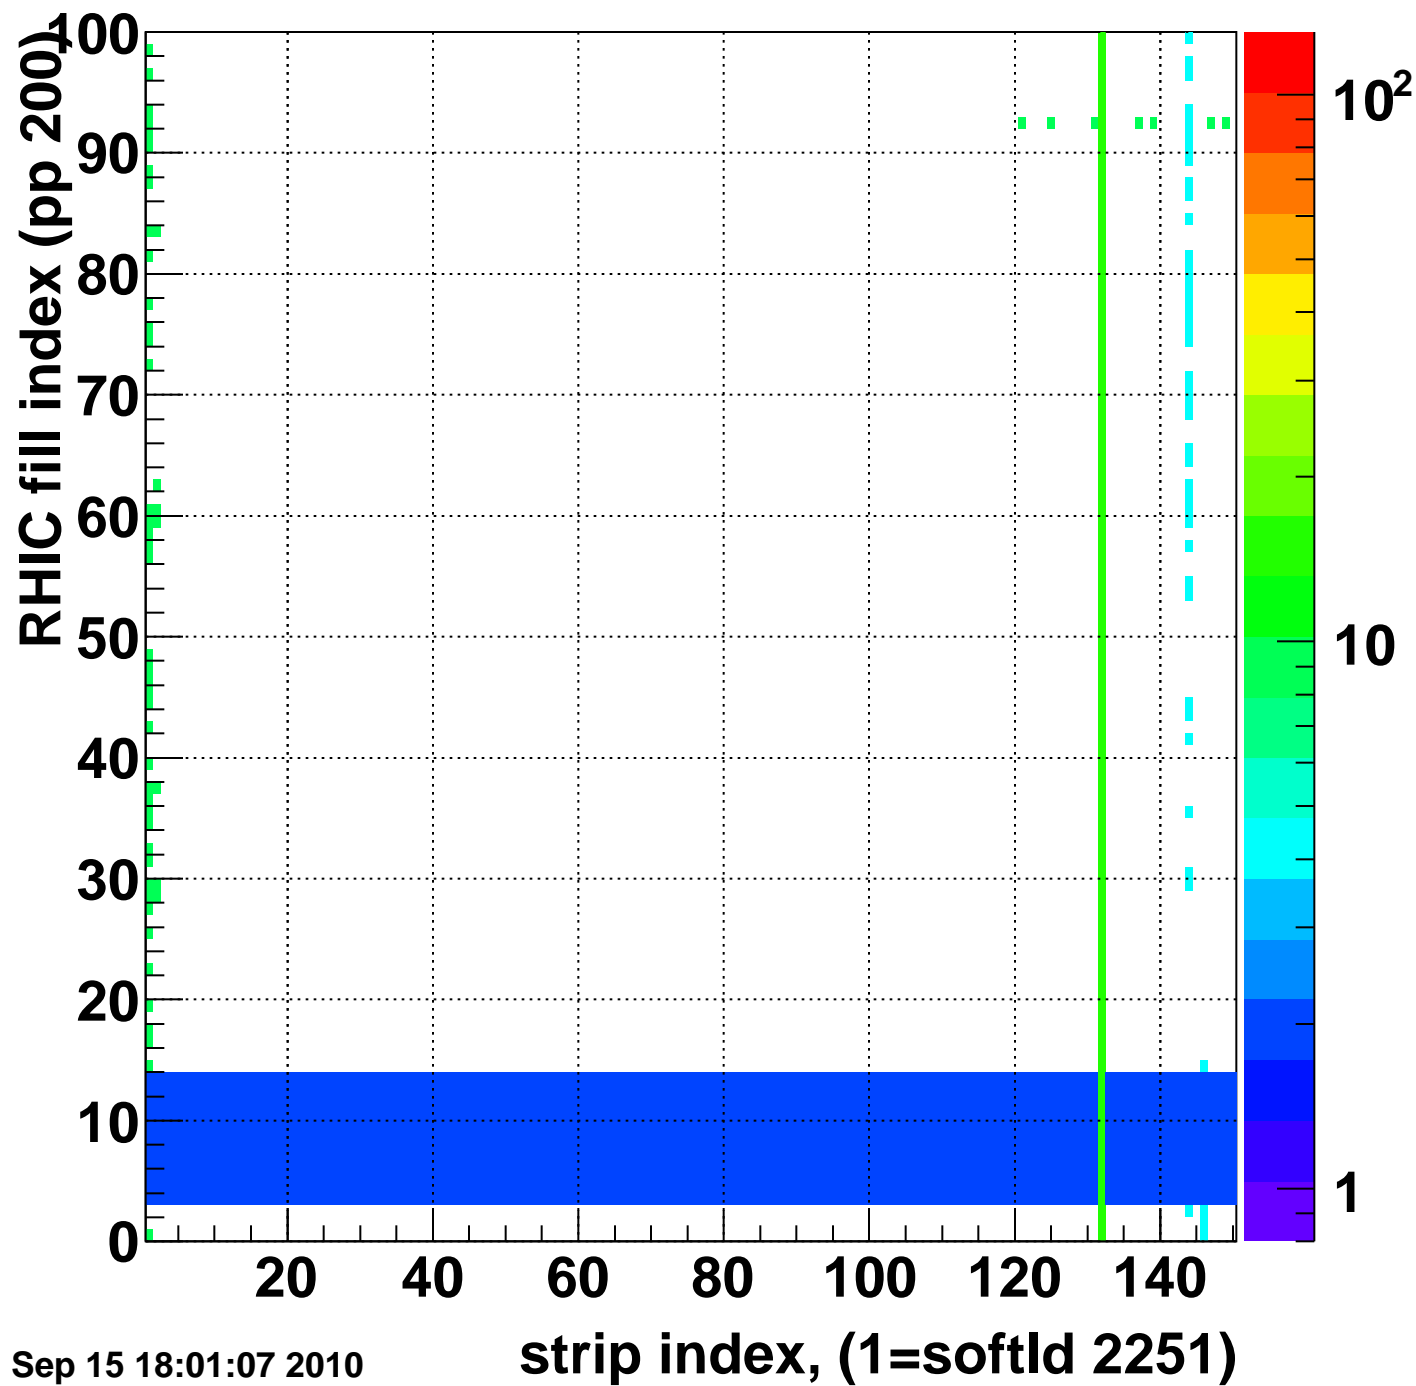

Rms of ped residuum (ADC), BSMDE mod=16, good strips

Entries 13162

Wed Sep 15 18:01:06 2010

Bad strips (color=error bits), BSMDE mod=16

Entries 1838

Wed Sep 15 18:01:07 2010

Rms of ped residuum (ADC), BSMDP mod=16, good strips

Entries 13350

Wed Sep 15 18:01:07 2010

Bad strips (color=error bits), BSMDE mod=16

Entries 1650

Wed Sep 15 18:01:07 2010