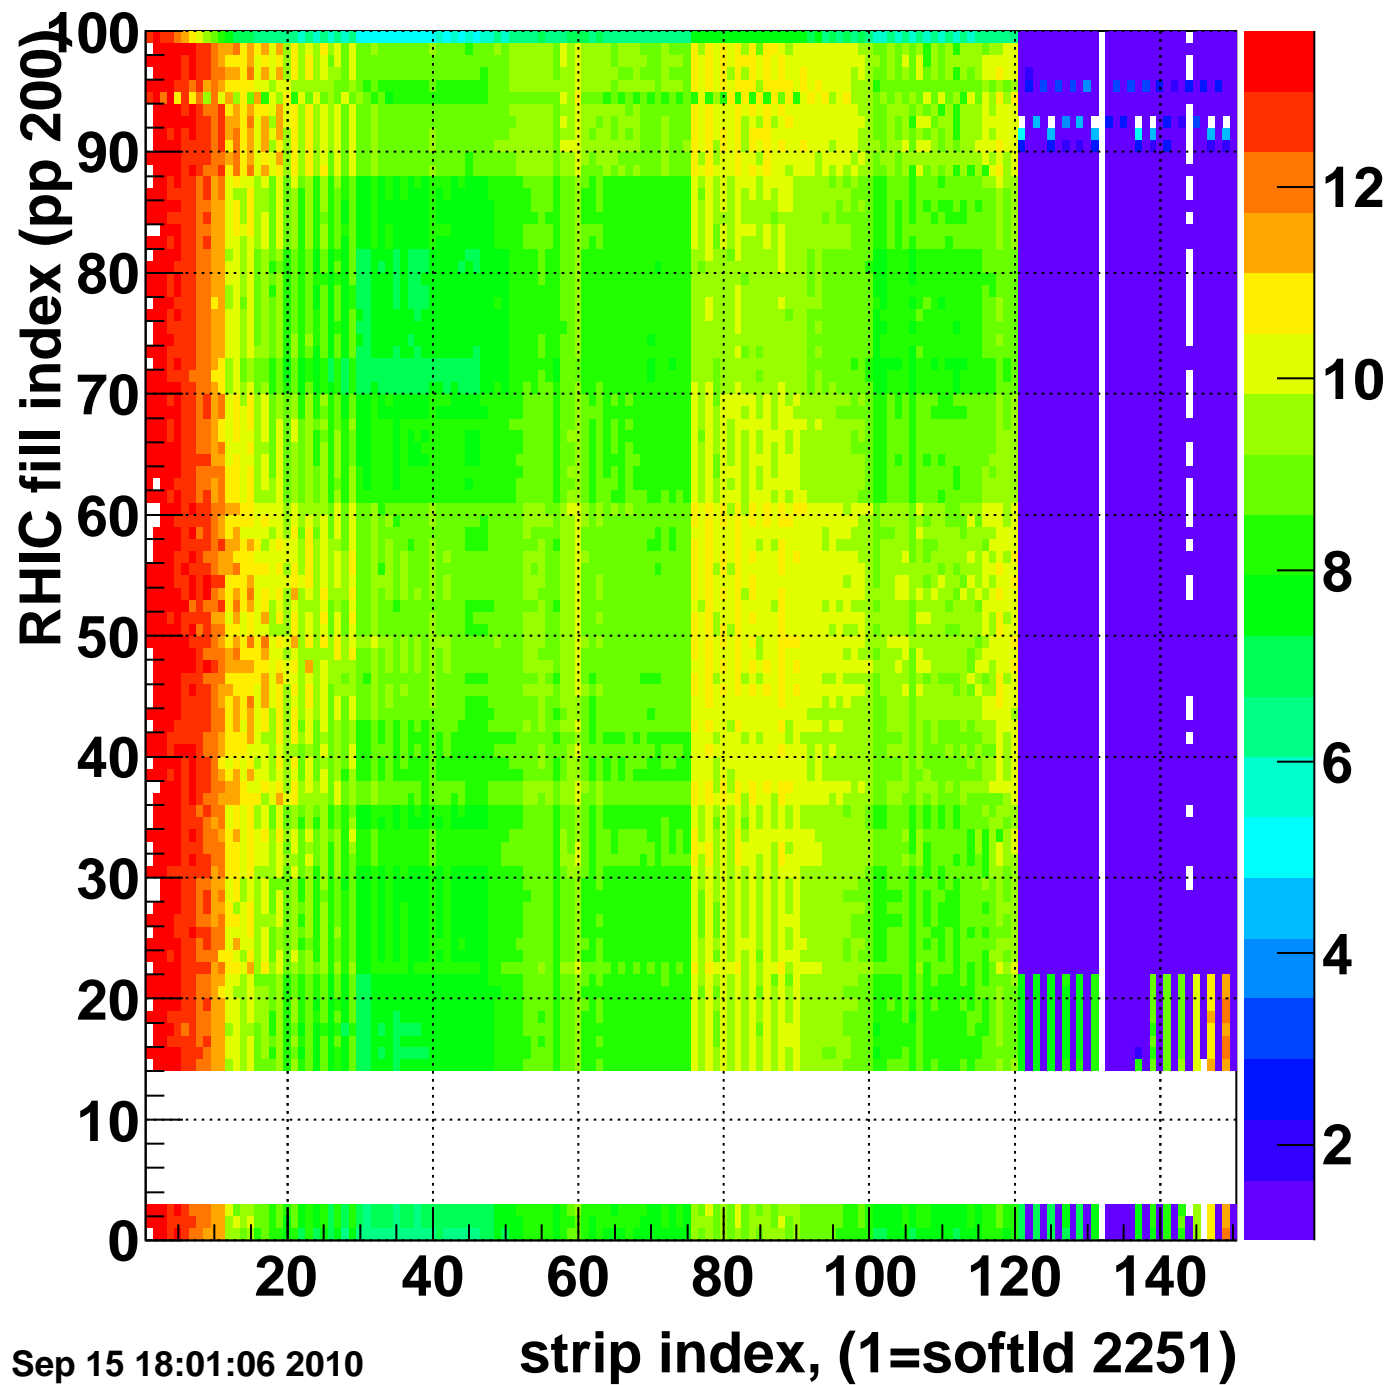

Rms of ped residuum (ADC), BSMDE mod=16, good strips

Entries 13162

Wed Sep 15 18:01:06 2010

Bad strips (color=error bits), BSMDE mod=16

Entries 1838

Wed Sep 15 18:01:07 2010

Rms of ped residuum (ADC), BSMDP mod=16, good strips

Entries 13350

Wed Sep 15 18:01:07 2010

Bad strips (color=error bits), BSMDE mod=16

Entries 1650

Wed Sep 15 18:01:07 2010