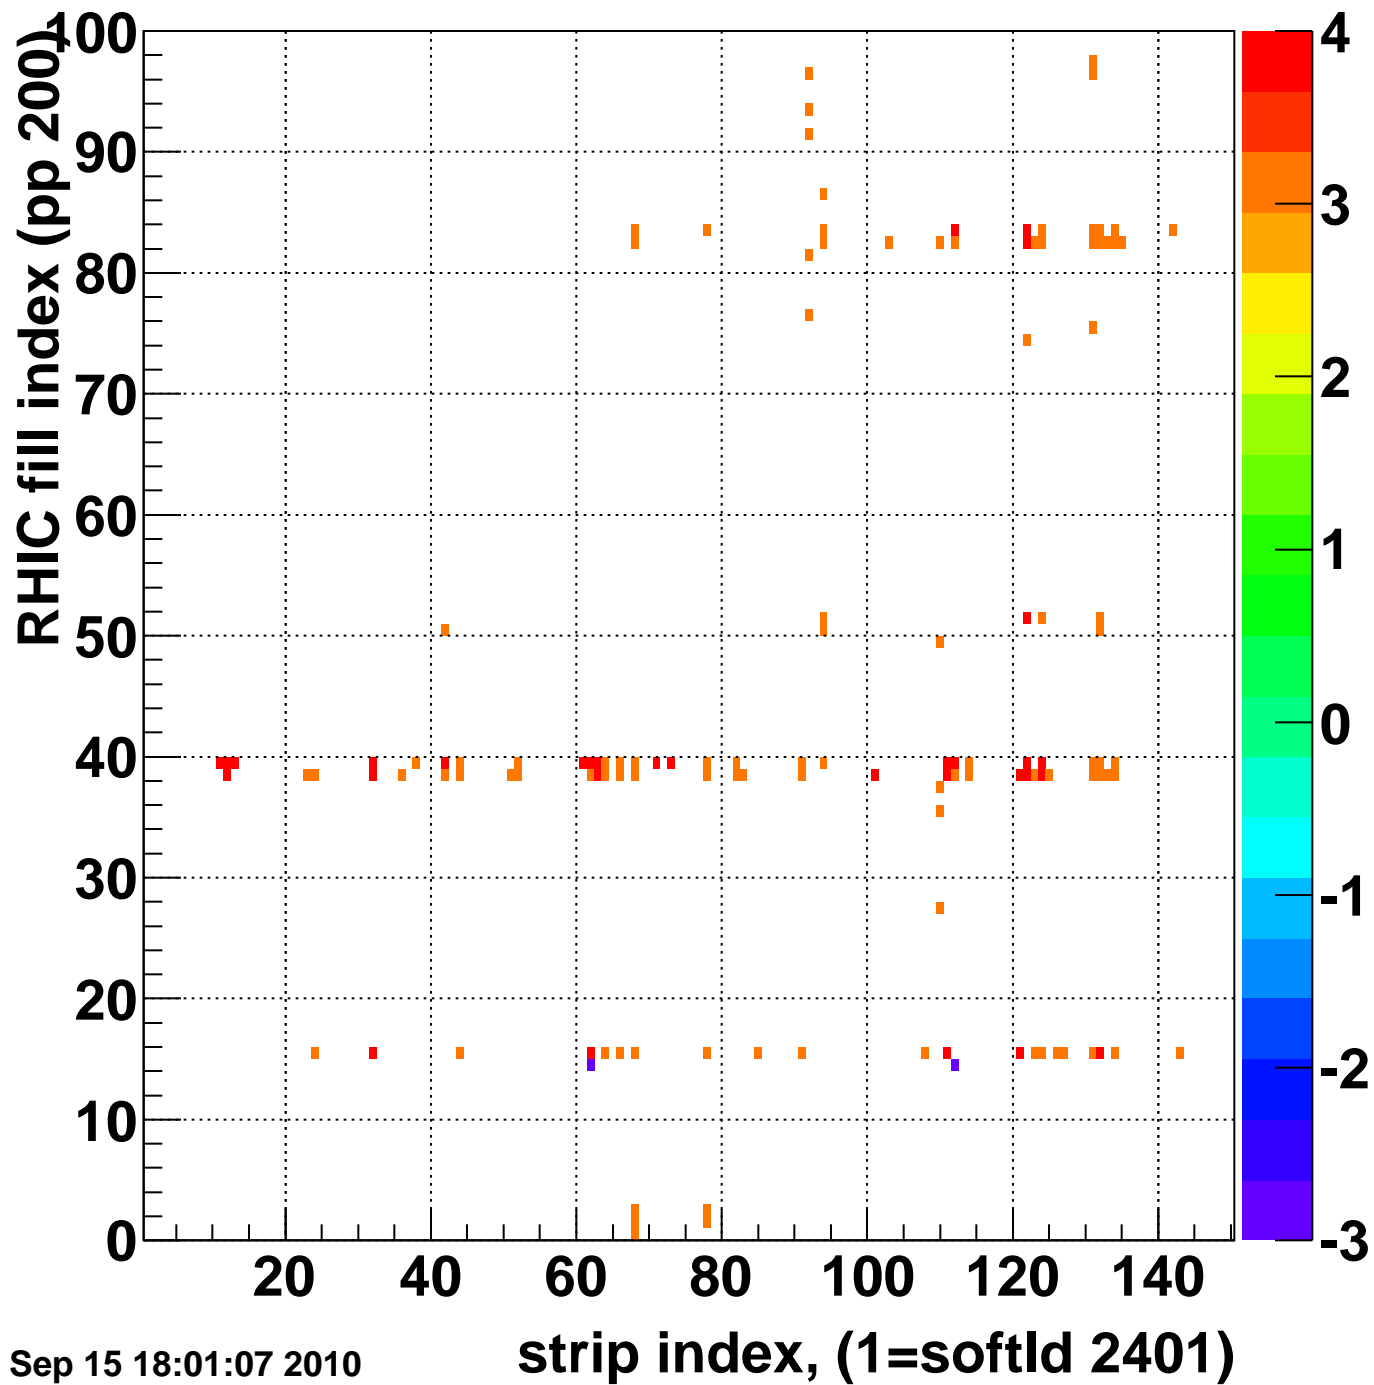

Rms of ped residuum (ADC), BSMDE mod=17, good strips

Entries 13350

Wed Sep 15 18:01:07 2010

Bad strips (color=error bits), BSMDE mod=17

Entries 1650

Wed Sep 15 18:01:07 2010

Rms of ped residuum (ADC), BSMDP mod=17, good strips

Entries 13350

Wed Sep 15 18:01:07 2010

Bad strips (color=error bits), BSMDE mod=17

Entries 1650

Wed Sep 15 18:01:07 2010