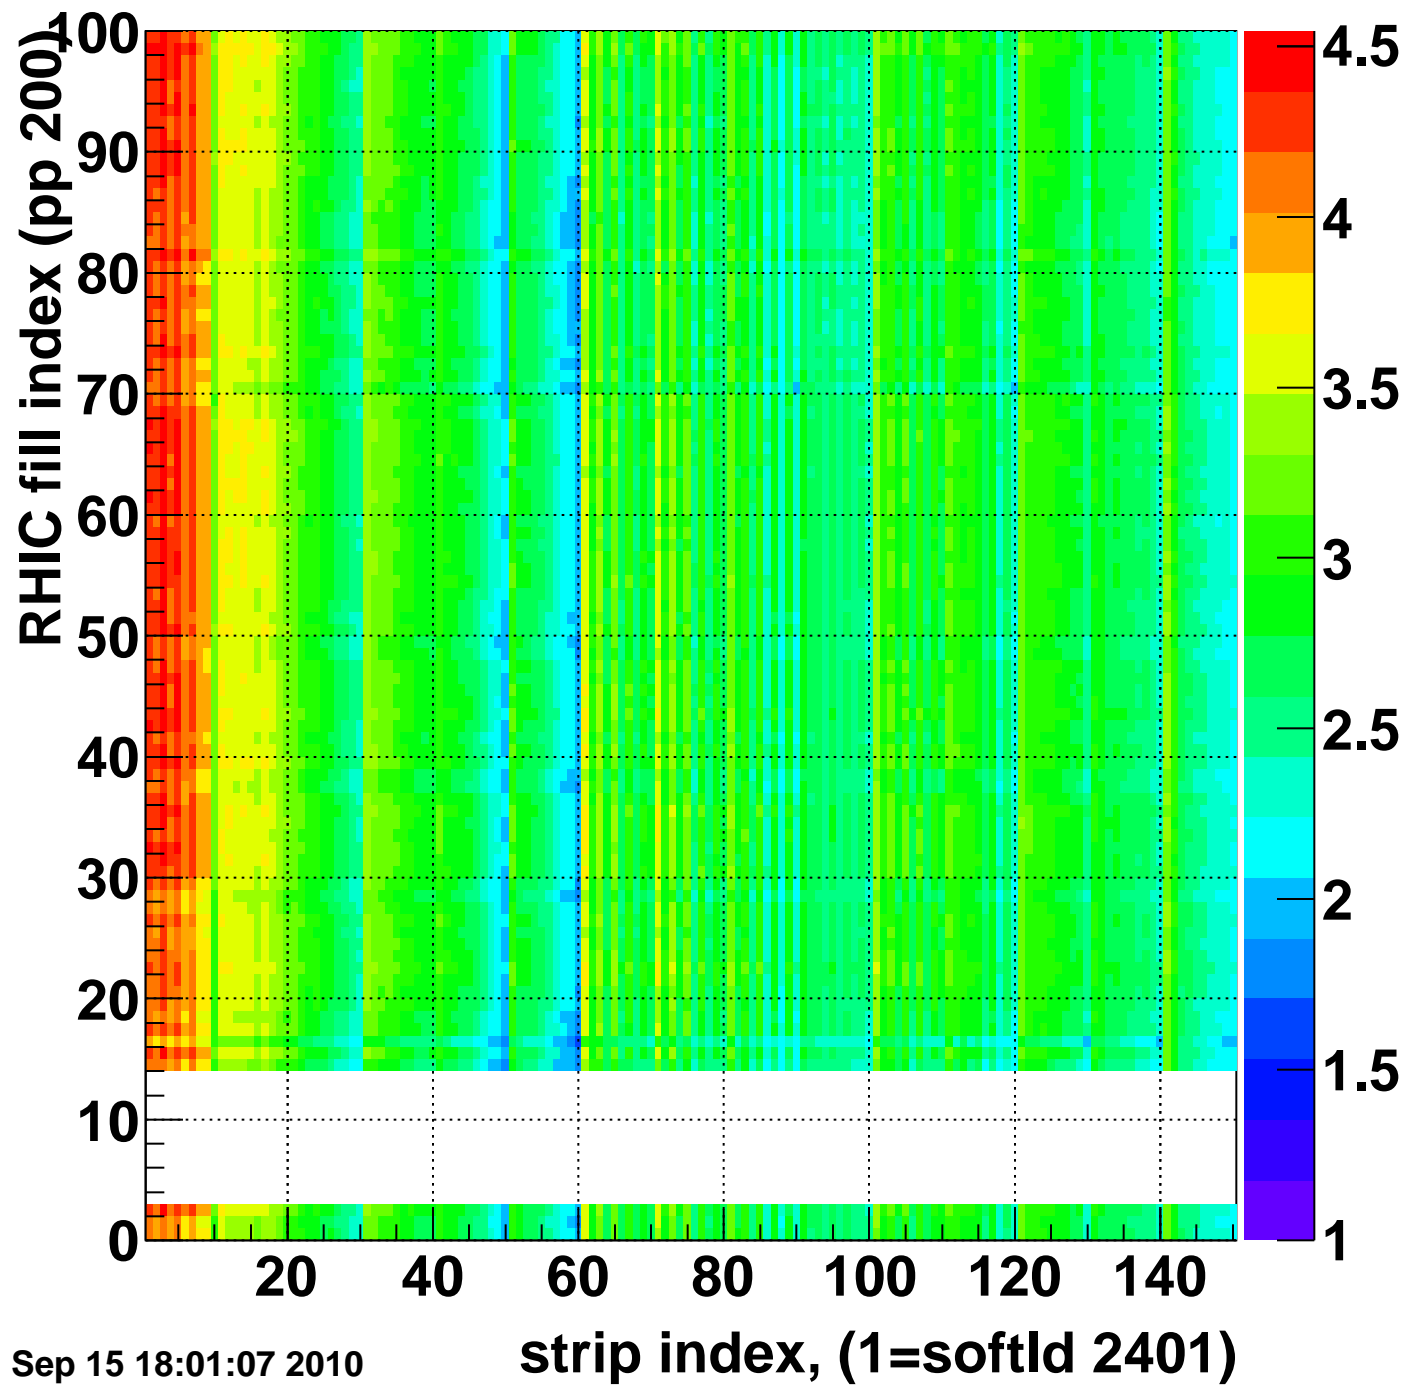

Rms of ped residuum (ADC), BSMDE mod=17, good strips

Entries 13350

Wed Sep 15 18:01:07 2010

Bad strips (color=error bits), BSMDE mod=17

Entries 1650

Wed Sep 15 18:01:07 2010

Rms of ped residuum (ADC), BSMDP mod=17, good strips

Entries 13350

Wed Sep 15 18:01:07 2010

Bad strips (color=error bits), BSMDE mod=17

Entries 1650

Wed Sep 15 18:01:07 2010