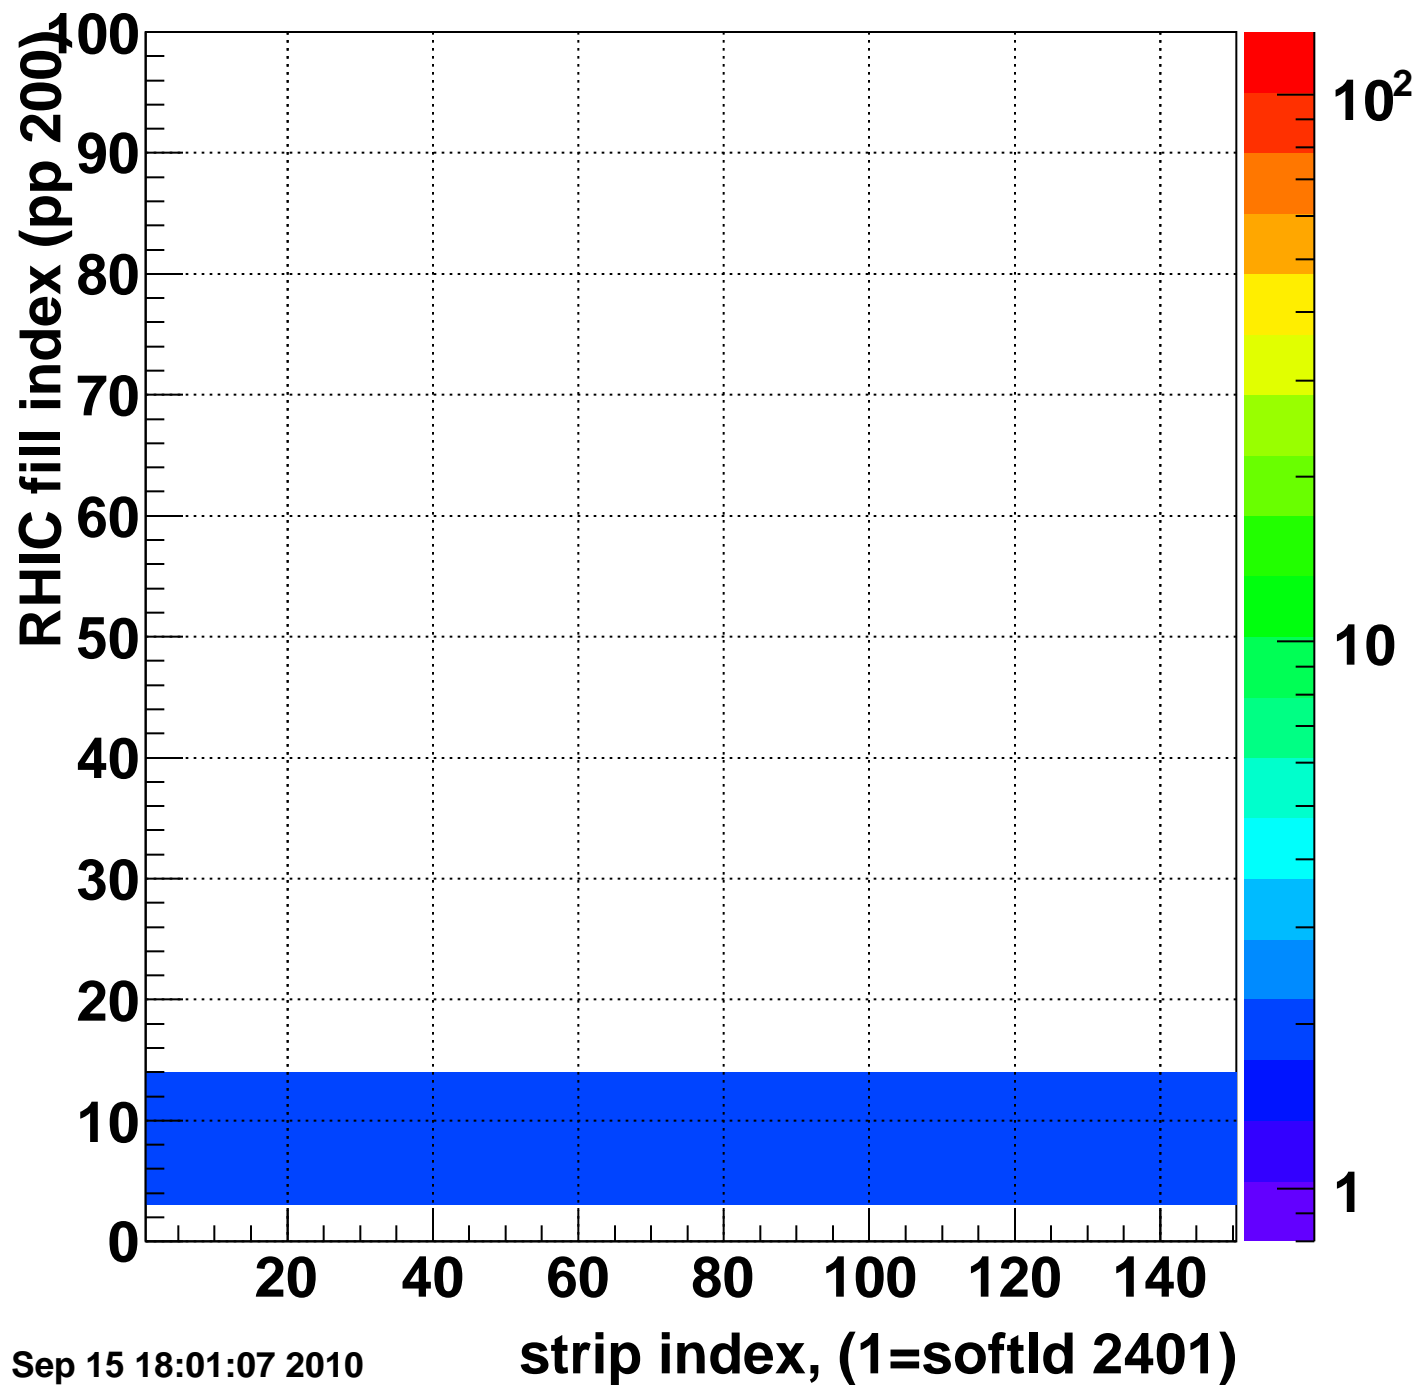

Rms of ped residuum (ADC), BSMDE mod=17, good strips

Entries 13350

Wed Sep 15 18:01:07 2010

Bad strips (color=error bits), BSMDE mod=17

Entries 1650

Wed Sep 15 18:01:07 2010

Rms of ped residuum (ADC), BSMDP mod=17, good strips

Entries 13350

Wed Sep 15 18:01:07 2010

Bad strips (color=error bits), BSMDE mod=17

Entries 1650

Wed Sep 15 18:01:07 2010