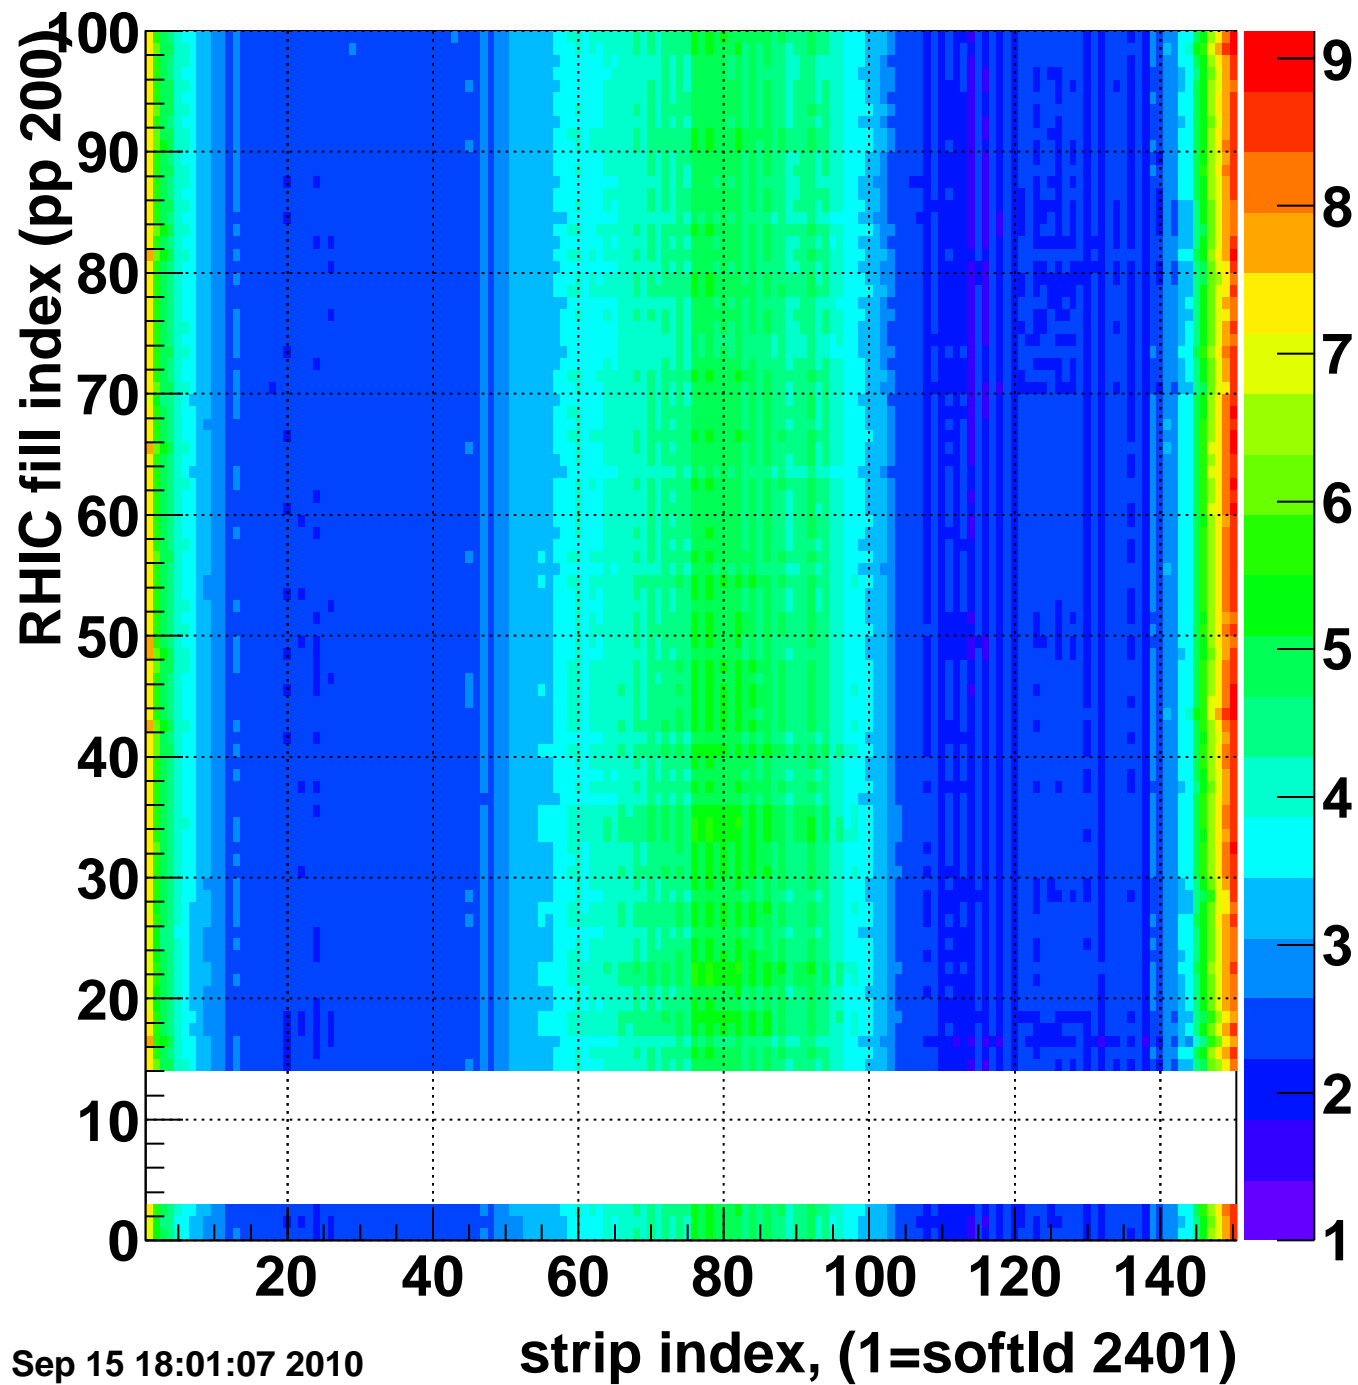

Rms of ped residuum (ADC), BSMDE mod=17, good strips

Entries 13350

Wed Sep 15 18:01:07 2010

Bad strips (color=error bits), BSMDE mod=17

Entries 1650

Wed Sep 15 18:01:07 2010

Rms of ped residuum (ADC), BSMDP mod=17, good strips

Entries 13350

Wed Sep 15 18:01:07 2010

Bad strips (color=error bits), BSMDE mod=17

Entries 1650

Wed Sep 15 18:01:07 2010