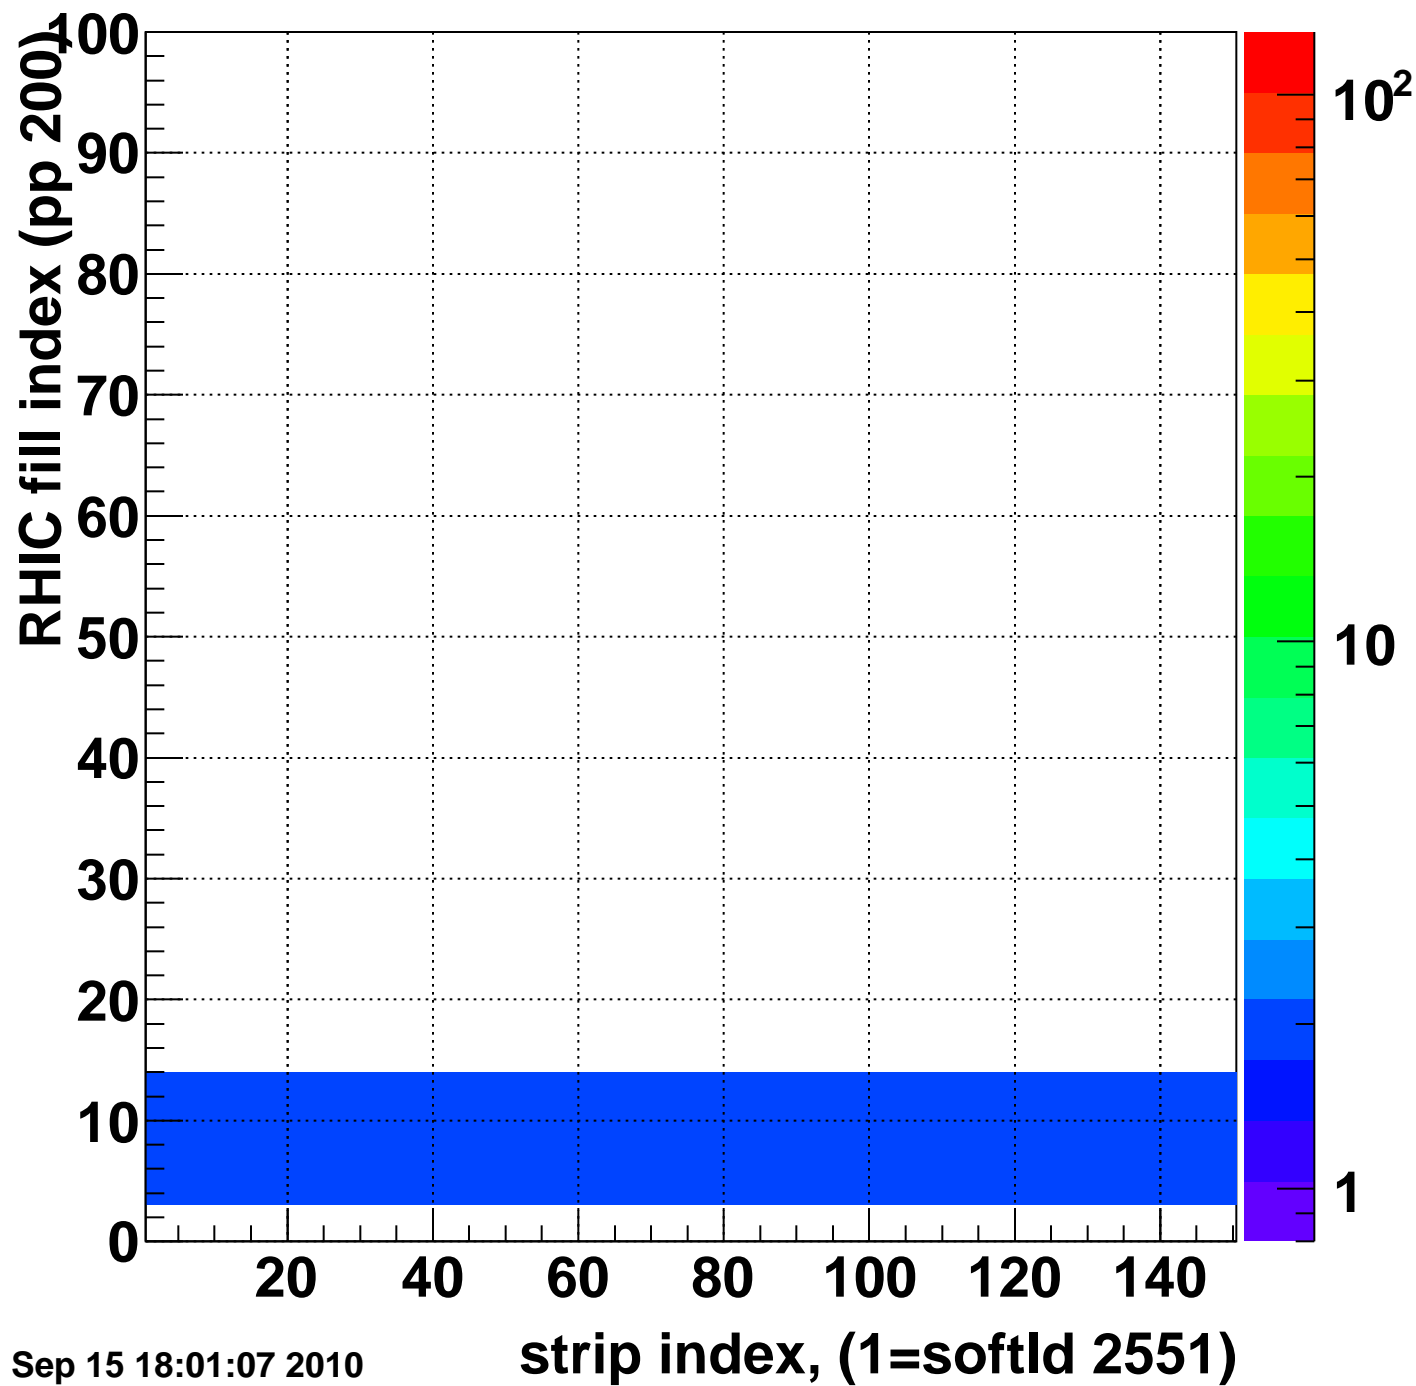

Mpv of ped residuum (ADC), BSMDE mod=18, good strips

Entries 0

Wed Sep 15 18:01:07 2010

Rms of ped residuum (ADC), BSMDE mod=18, good strips

Entries 13350

Wed Sep 15 18:01:07 2010

Bad strips (color=error bits), BSMDE mod=18

Entries 1650

Wed Sep 15 18:01:07 2010

Bad strips (color=error bits), BSMDE mod=18

Entries 1650

Wed Sep 15 18:01:07 2010