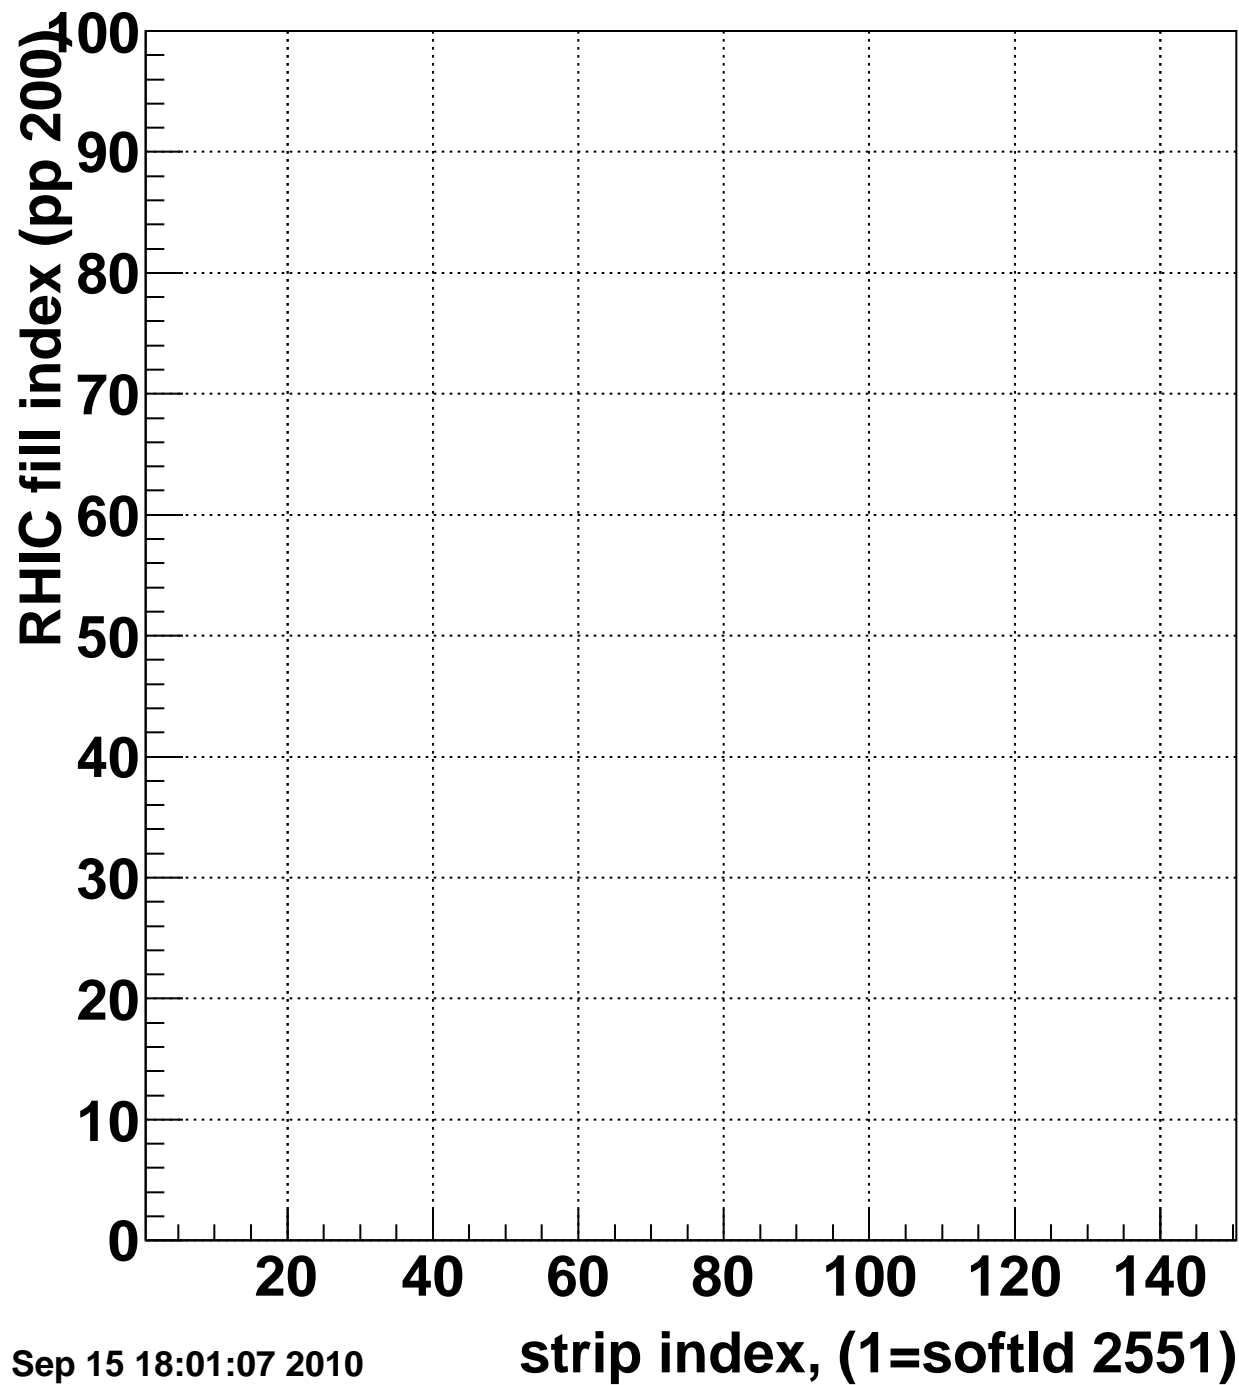

Mpv of ped residuum (ADC), BSMDE mod=18, good strips

Entries 0

Wed Sep 15 18:01:07 2010

Rms of ped residuum (ADC), BSMDE mod=18, good strips

Entries 13350

Wed Sep 15 18:01:07 2010

Bad strips (color=error bits), BSMDE mod=18

Entries 1650

Wed Sep 15 18:01:07 2010

Bad strips (color=error bits), BSMDE mod=18

Entries 1650

Wed Sep 15 18:01:07 2010