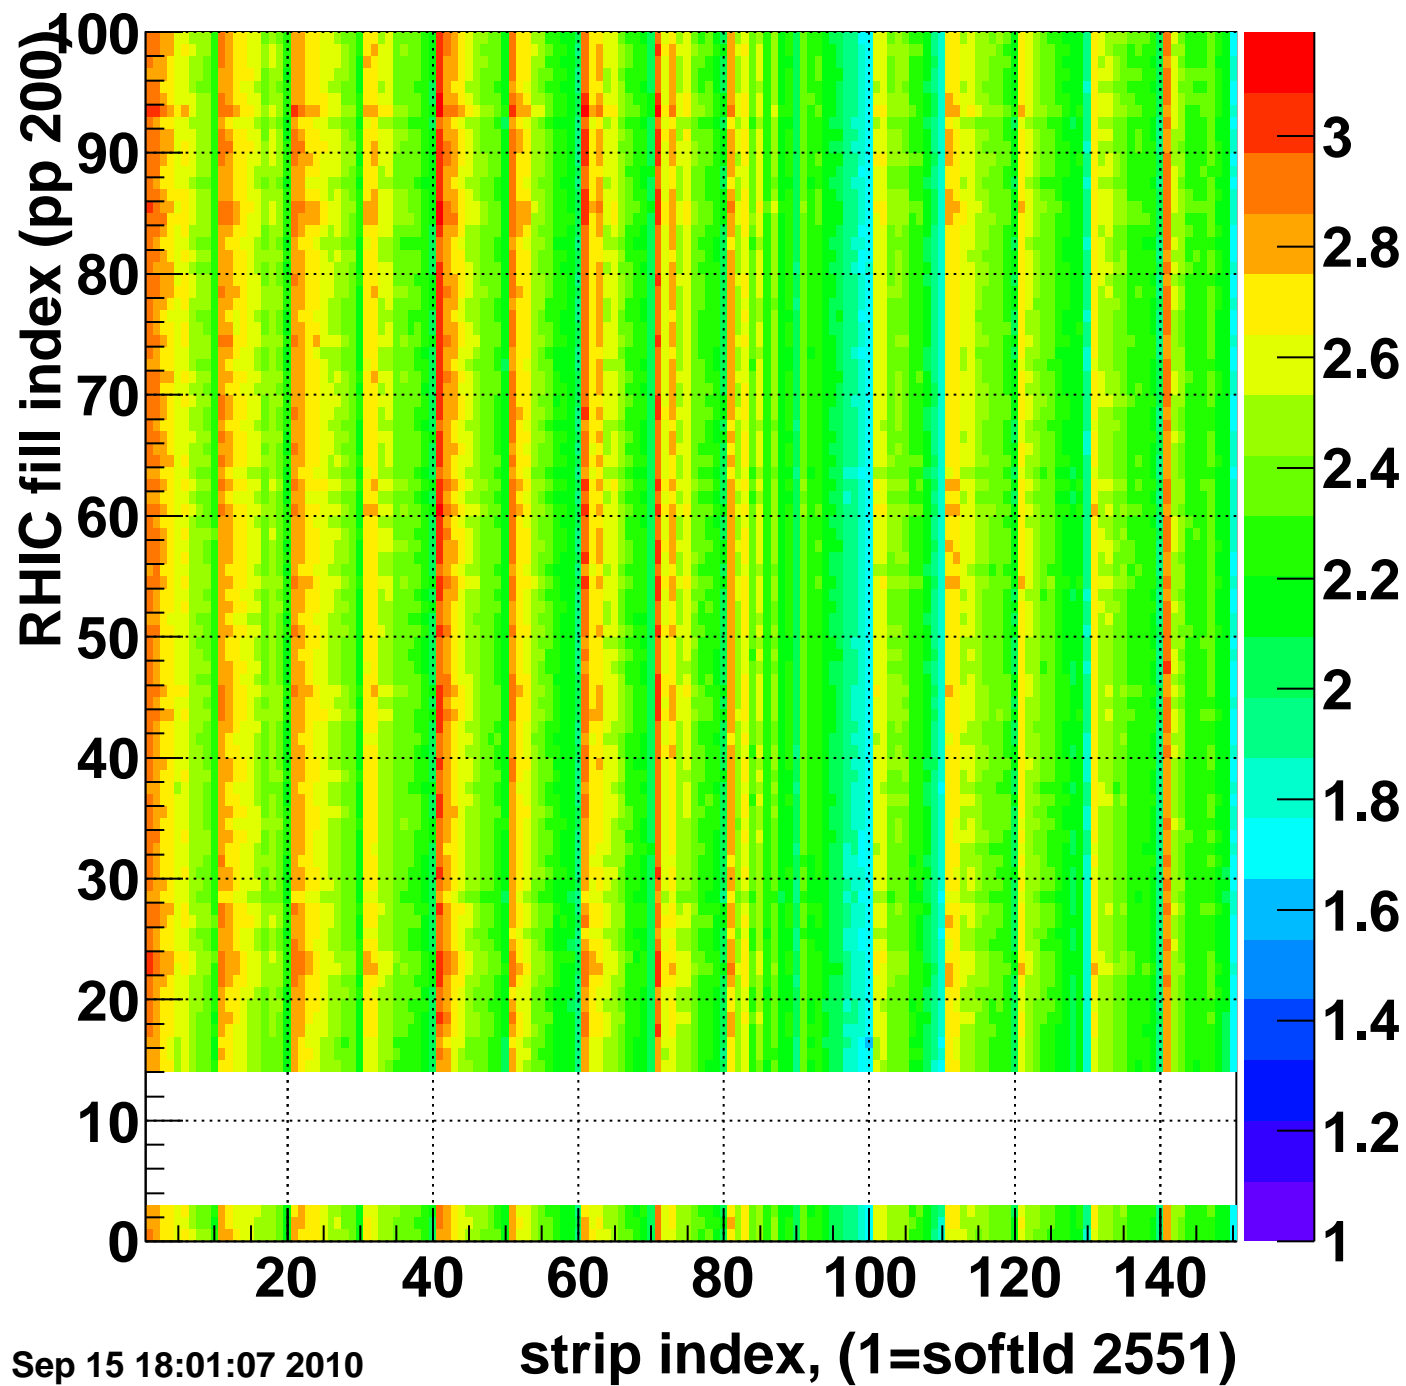

Mpv of ped residuum (ADC), BSMDE mod=18, good strips

Entries 0

Wed Sep 15 18:01:07 2010

Rms of ped residuum (ADC), BSMDE mod=18, good strips

Entries 13350

Wed Sep 15 18:01:07 2010

Bad strips (color=error bits), BSMDE mod=18

Entries 1650

Wed Sep 15 18:01:07 2010

Bad strips (color=error bits), BSMDE mod=18

Entries 1650

Wed Sep 15 18:01:07 2010