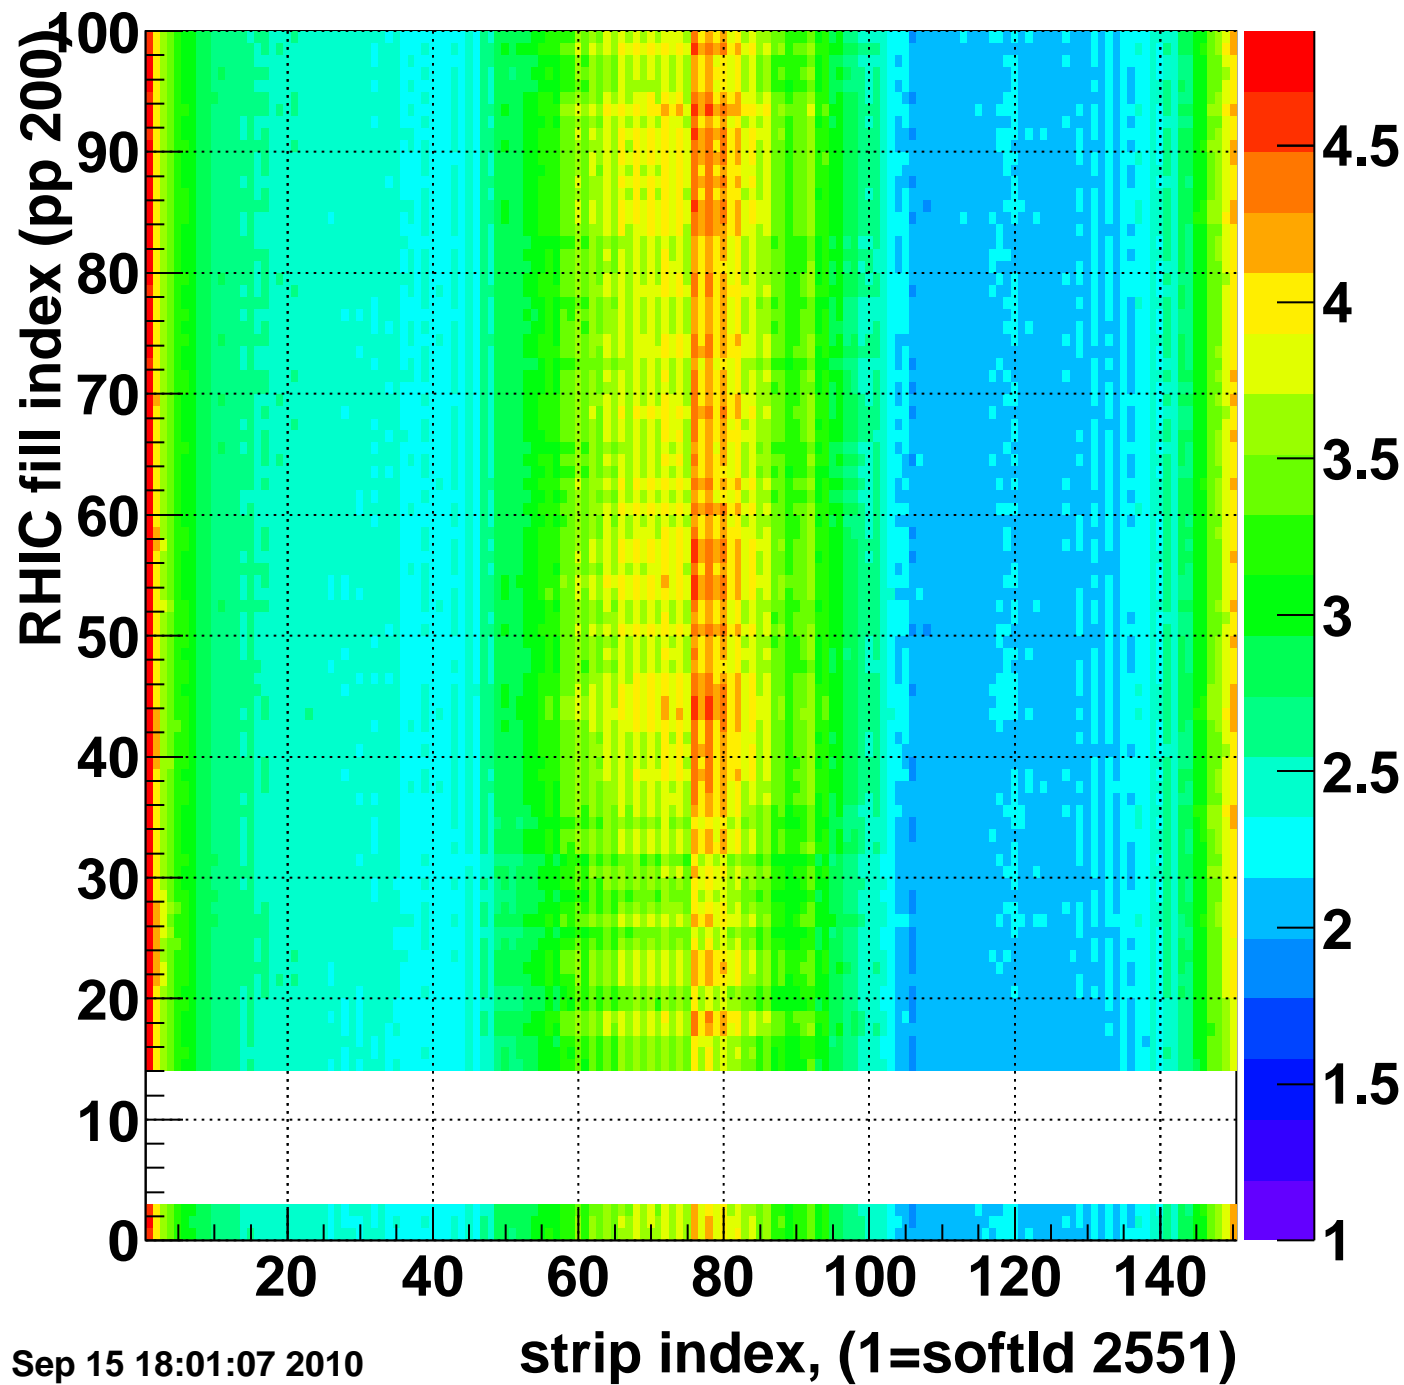

Mpv of ped residuum (ADC), BSMDE mod=18, good strips

Entries 0

Wed Sep 15 18:01:07 2010

Rms of ped residuum (ADC), BSMDE mod=18, good strips

Entries 13350

Wed Sep 15 18:01:07 2010

Bad strips (color=error bits), BSMDE mod=18

Entries 1650

Wed Sep 15 18:01:07 2010

Bad strips (color=error bits), BSMDE mod=18

Entries 1650

Wed Sep 15 18:01:07 2010