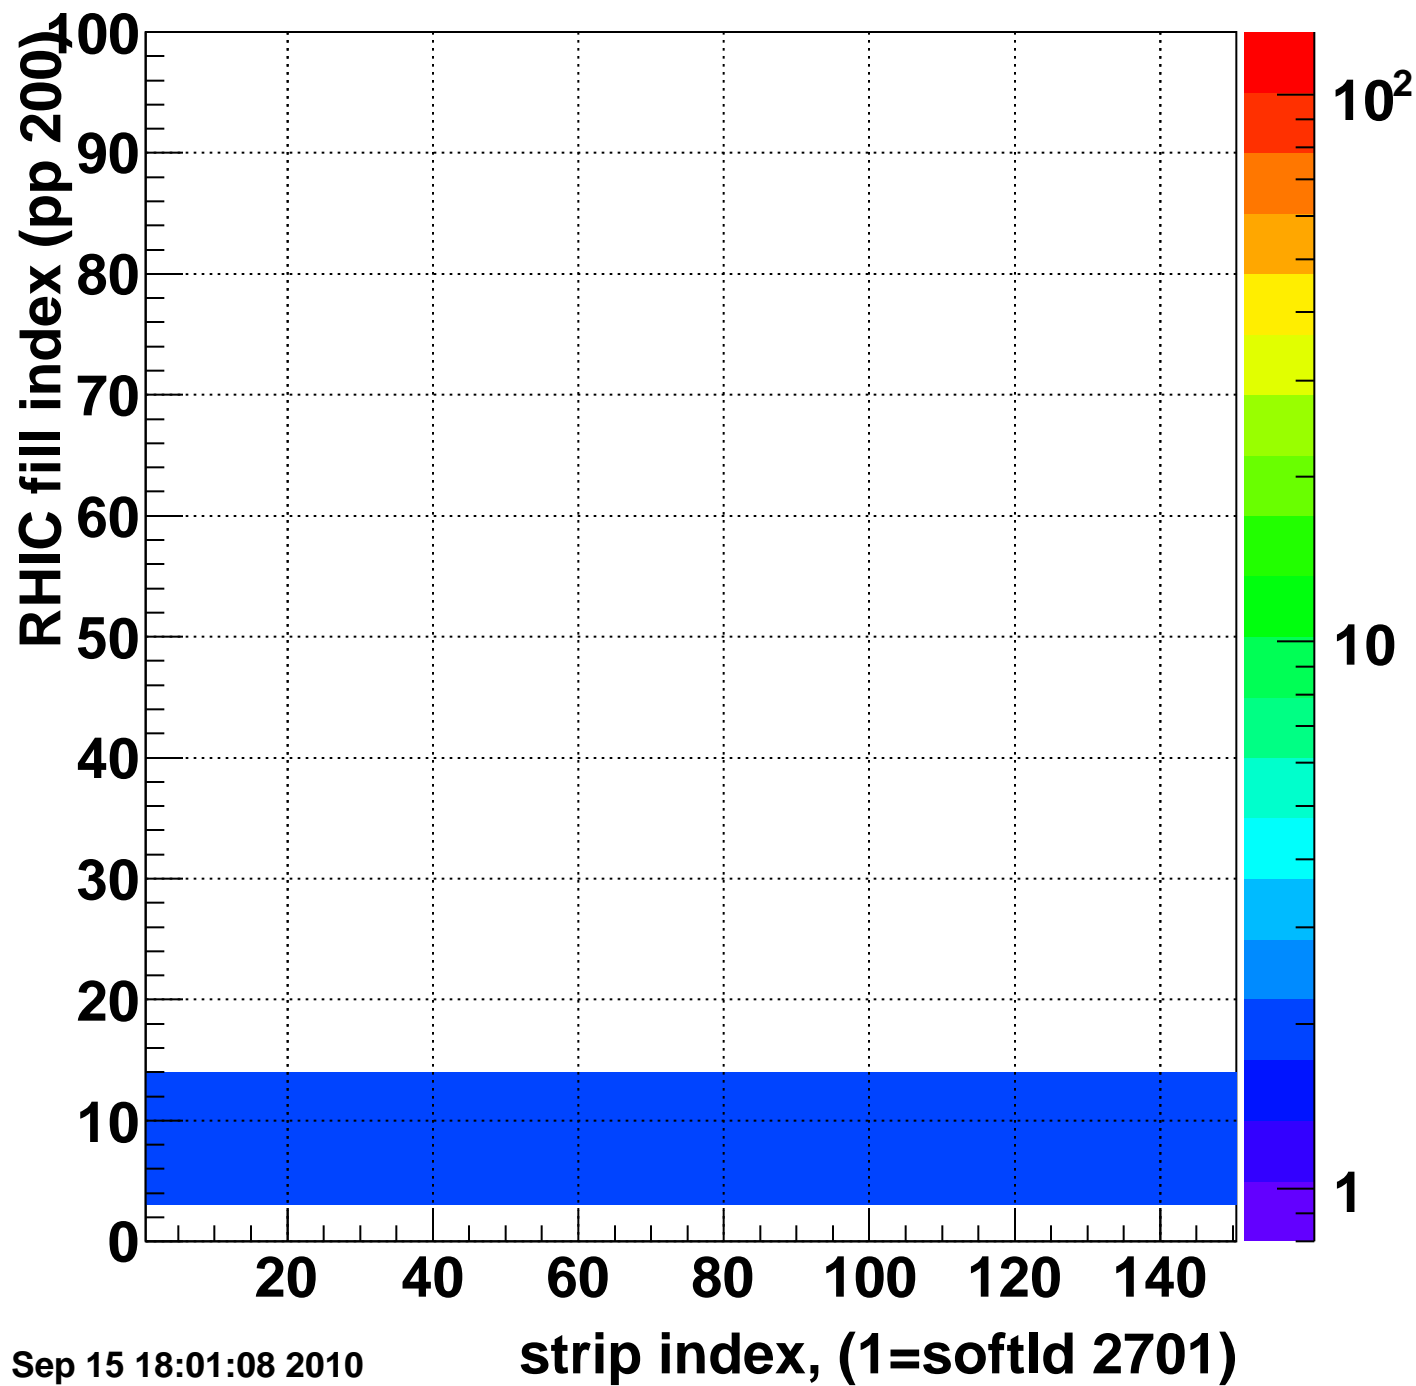

Mpv of ped residuum (ADC), BSMDE mod=19, good strips

Entries 0

Wed Sep 15 18:01:07 2010

Rms of ped residuum (ADC), BSMDE mod=19, good strips

Entries 13350

Wed Sep 15 18:01:08 2010

Bad strips (color=error bits), BSMDE mod=19

Entries 1650

Wed Sep 15 18:01:08 2010

Bad strips (color=error bits), BSMDE mod=19

Entries 1650

Wed Sep 15 18:01:08 2010