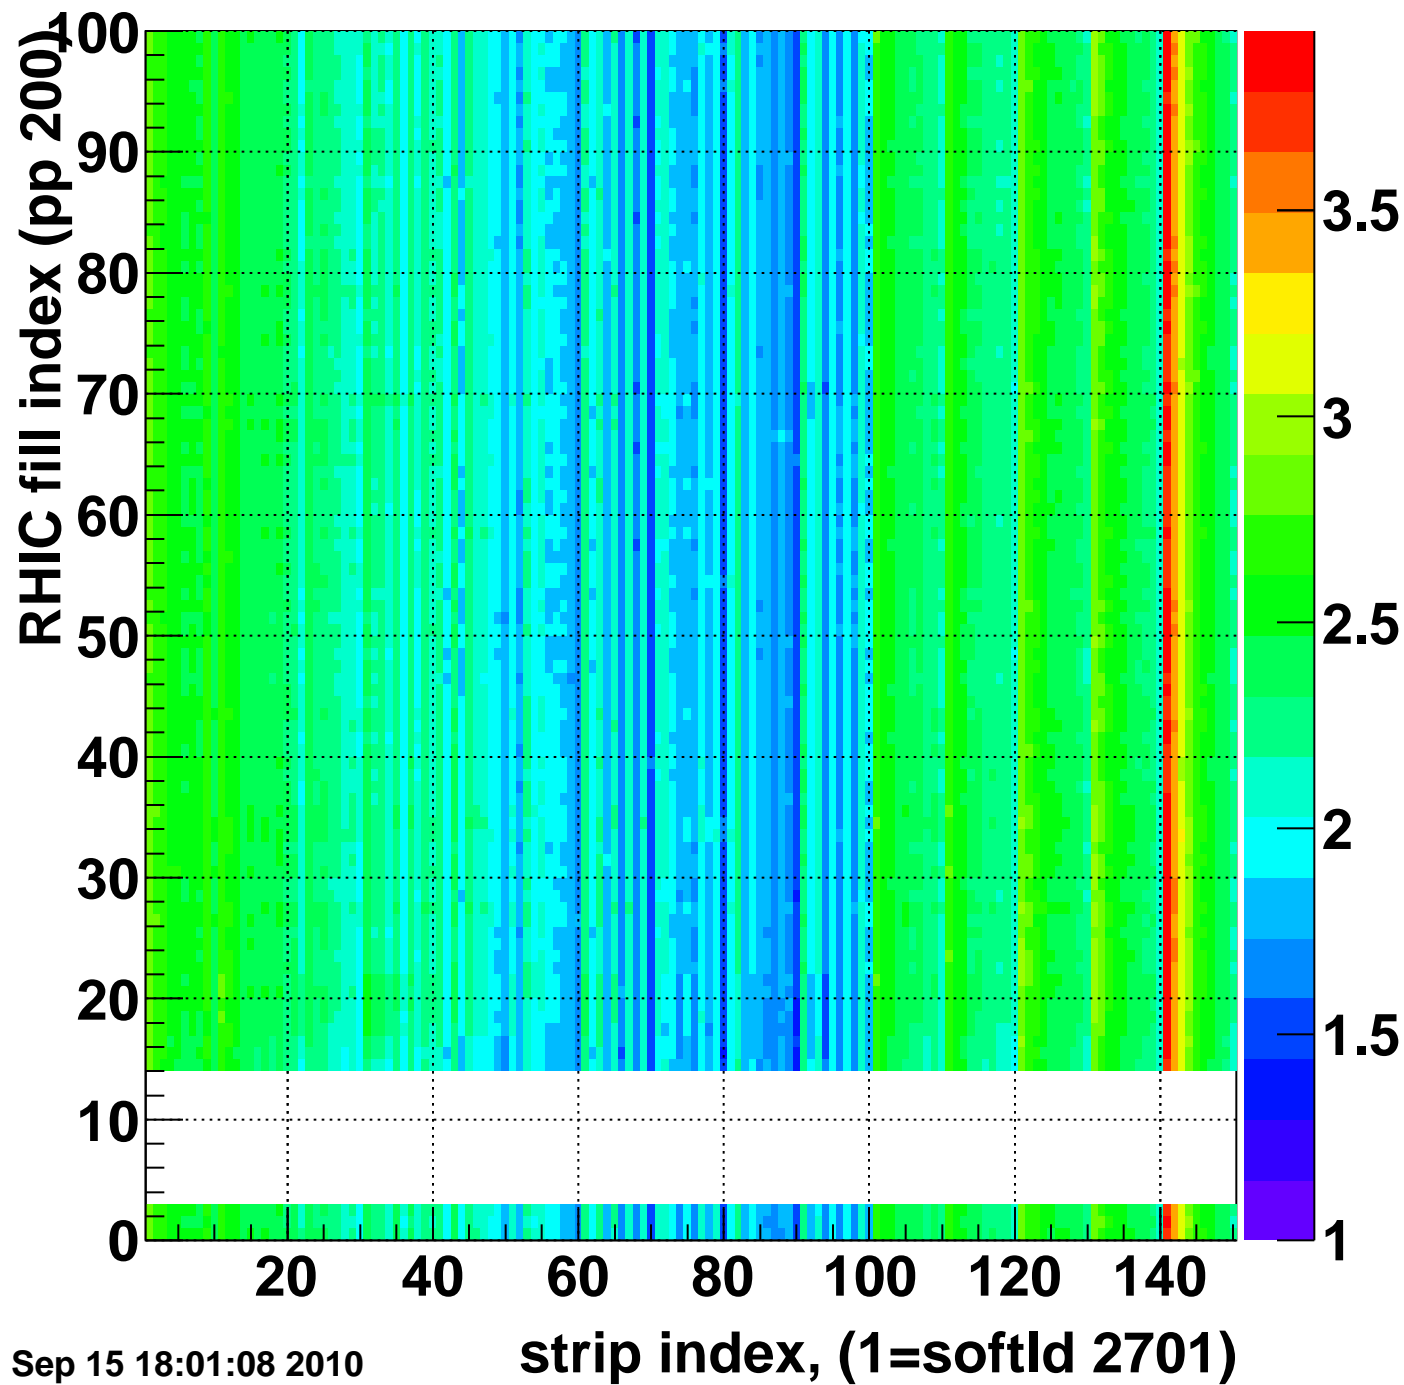

Mpv of ped residuum (ADC), BSMDE mod=19, good strips

Entries 0

Wed Sep 15 18:01:07 2010

Rms of ped residuum (ADC), BSMDE mod=19, good strips

Entries 13350

Wed Sep 15 18:01:08 2010

Bad strips (color=error bits), BSMDE mod=19

Entries 1650

Wed Sep 15 18:01:08 2010

Bad strips (color=error bits), BSMDE mod=19

Entries 1650

Wed Sep 15 18:01:08 2010