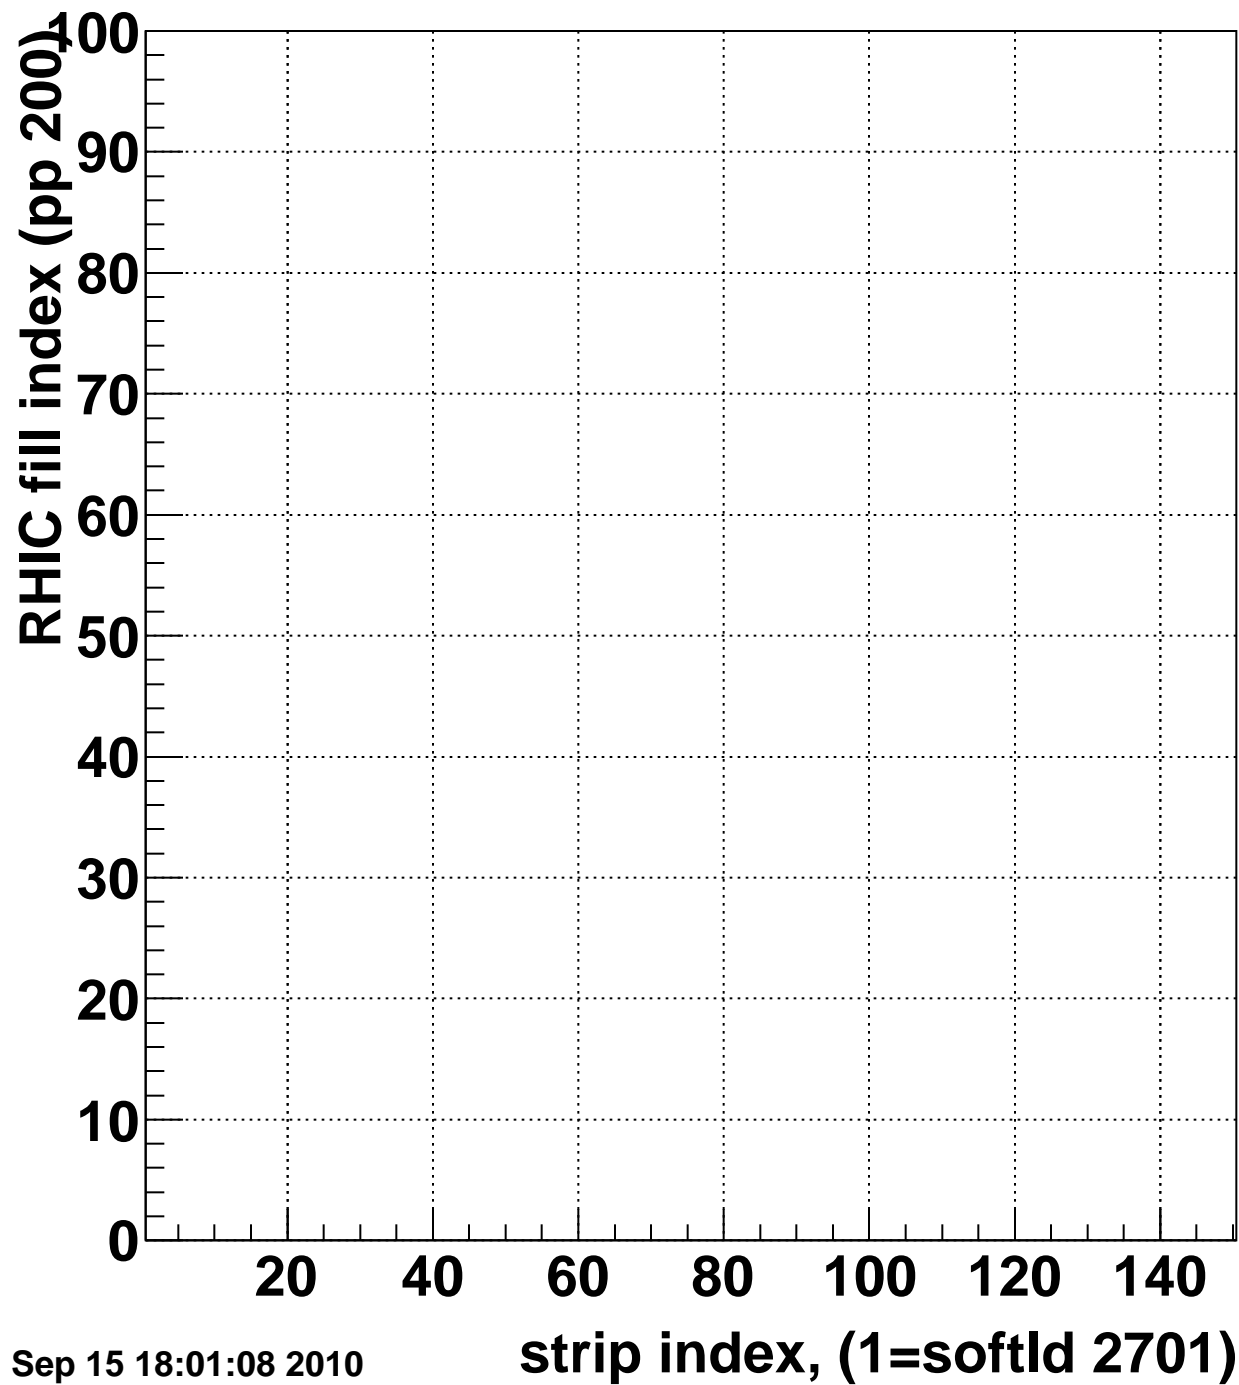

Mpv of ped residuum (ADC), BSMDE mod=19, good strips

Entries 0

Wed Sep 15 18:01:07 2010

Rms of ped residuum (ADC), BSMDE mod=19, good strips

Entries 13350

Wed Sep 15 18:01:08 2010

Bad strips (color=error bits), BSMDE mod=19

Entries 1650

Wed Sep 15 18:01:08 2010

Bad strips (color=error bits), BSMDE mod=19

Entries 1650

Wed Sep 15 18:01:08 2010