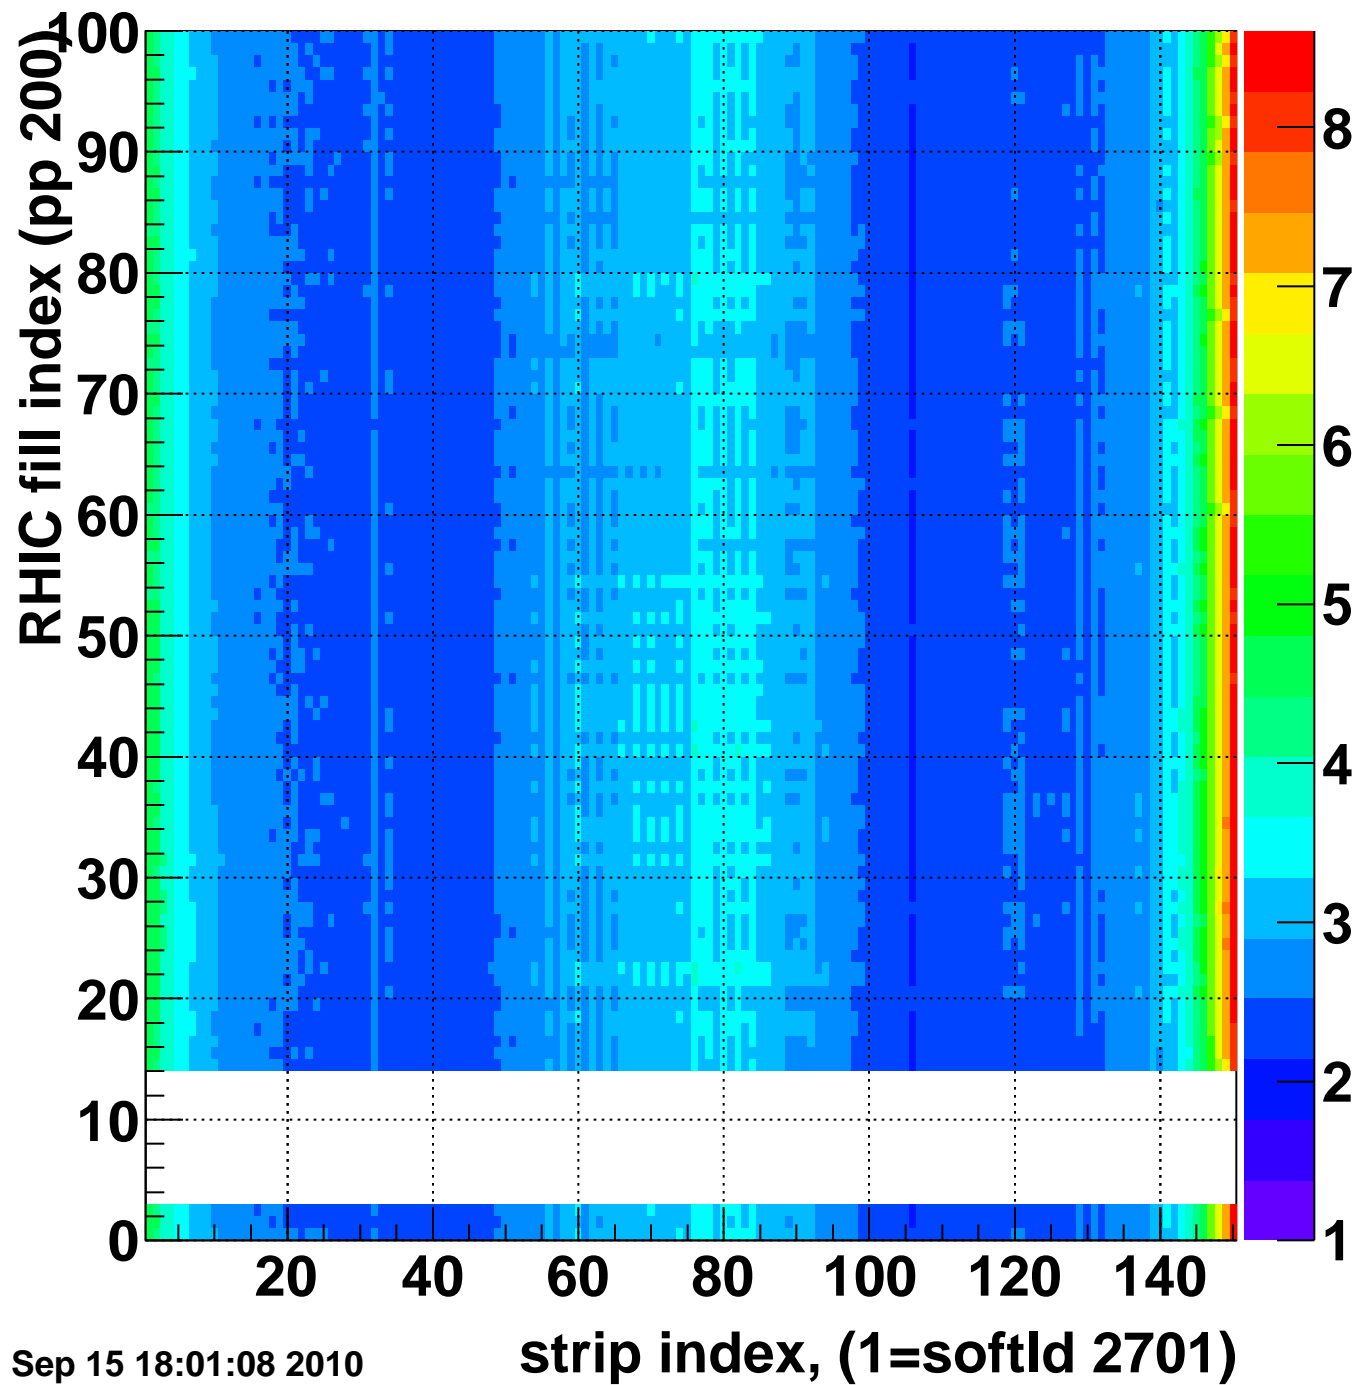

Mpv of ped residuum (ADC), BSMDE mod=19, good strips

Entries 0

Wed Sep 15 18:01:07 2010

Rms of ped residuum (ADC), BSMDE mod=19, good strips

Entries 13350

Wed Sep 15 18:01:08 2010

Bad strips (color=error bits), BSMDE mod=19

Entries 1650

Wed Sep 15 18:01:08 2010

Bad strips (color=error bits), BSMDE mod=19

Entries 1650

Wed Sep 15 18:01:08 2010