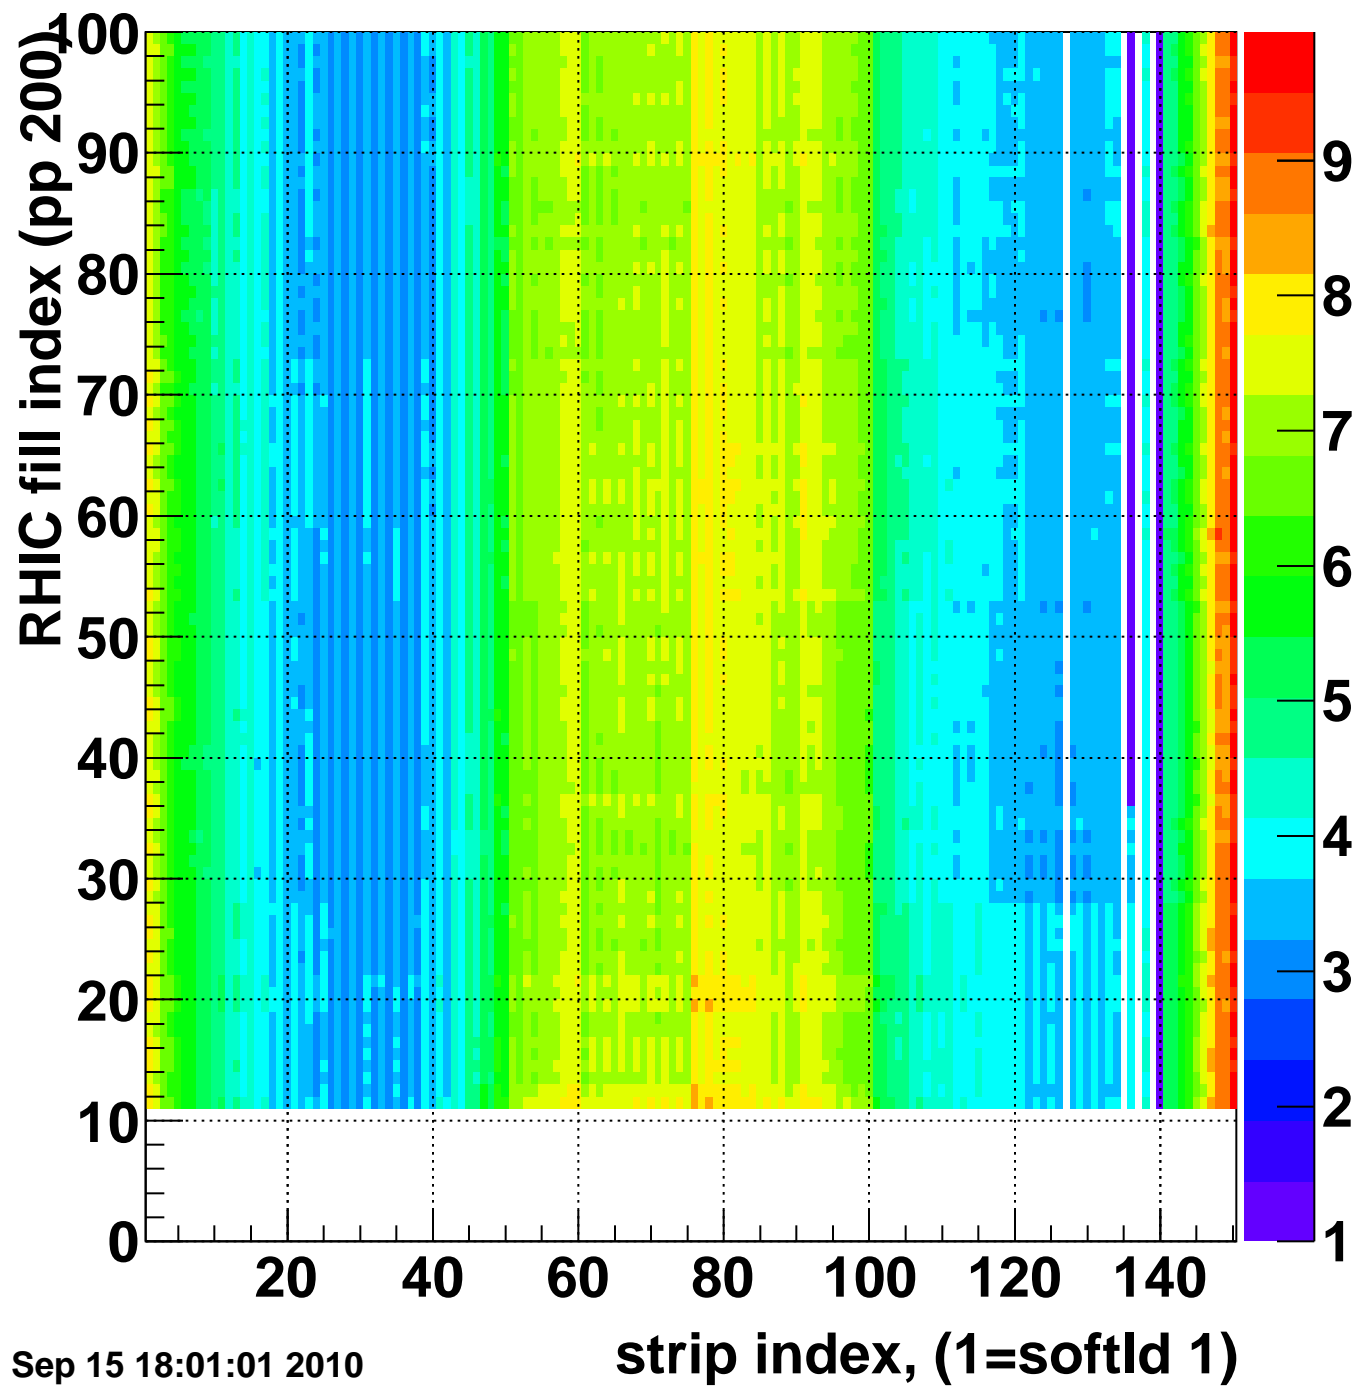

Mpv of ped residuum (ADC), BSMDE mod=1, good strips

Entries 18

Wed Sep 15 18:01:01 2010

Rms of ped residuum (ADC), BSMDE mod=1, good strips

Entries 12994

Wed Sep 15 18:01:01 2010

strip index, (1=softld 1)

Bad strips (color=error bits), BSMDE mod=1

Entries 2006

Wed Sep 15 18:01:01 2010

Mpv of ped residuum (ADC), BSMDP mod=1, good strips

Entries 0

Wed Sep 15 18:01:01 2010

Rms of ped residuum (ADC), BSMDP mod=1, good strips

Entries 7031

Wed Sep 15 18:01:01 2010

Bad strips (color=error bits), BSMDE mod=1

Entries 7969

Wed Sep 15 18:01:01 2010