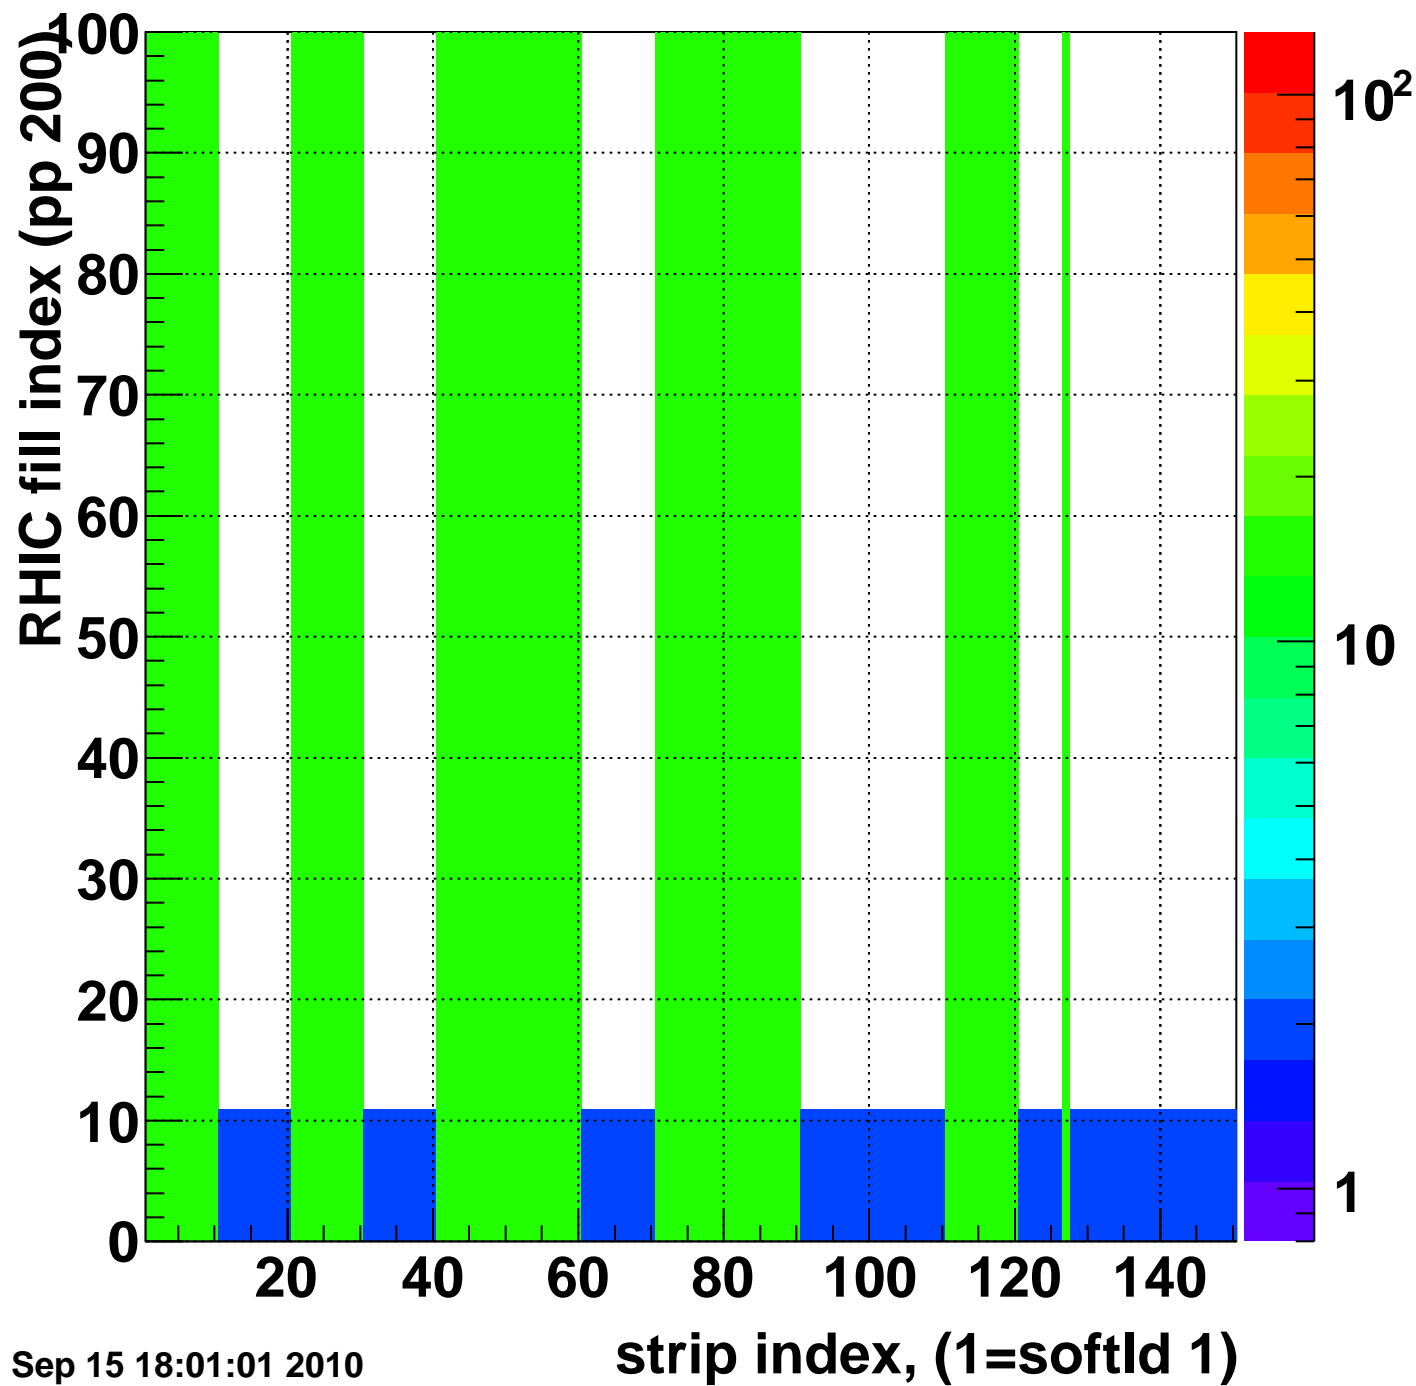

Mpv of ped residuum (ADC), BSMDE mod=1, good strips

Entries 18

Wed Sep 15 18:01:01 2010

Rms of ped residuum (ADC), BSMDE mod=1, good strips

Entries 12994

Wed Sep 15 18:01:01 2010

strip index, (1=softld 1)

Bad strips (color=error bits), BSMDE mod=1

Entries 2006

Wed Sep 15 18:01:01 2010

Mpv of ped residuum (ADC), BSMDP mod=1, good strips

Entries 0

Wed Sep 15 18:01:01 2010

Rms of ped residuum (ADC), BSMDP mod=1, good strips

Entries 7031

Wed Sep 15 18:01:01 2010

Bad strips (color=error bits), BSMDE mod=1

Entries 7969

Wed Sep 15 18:01:01 2010