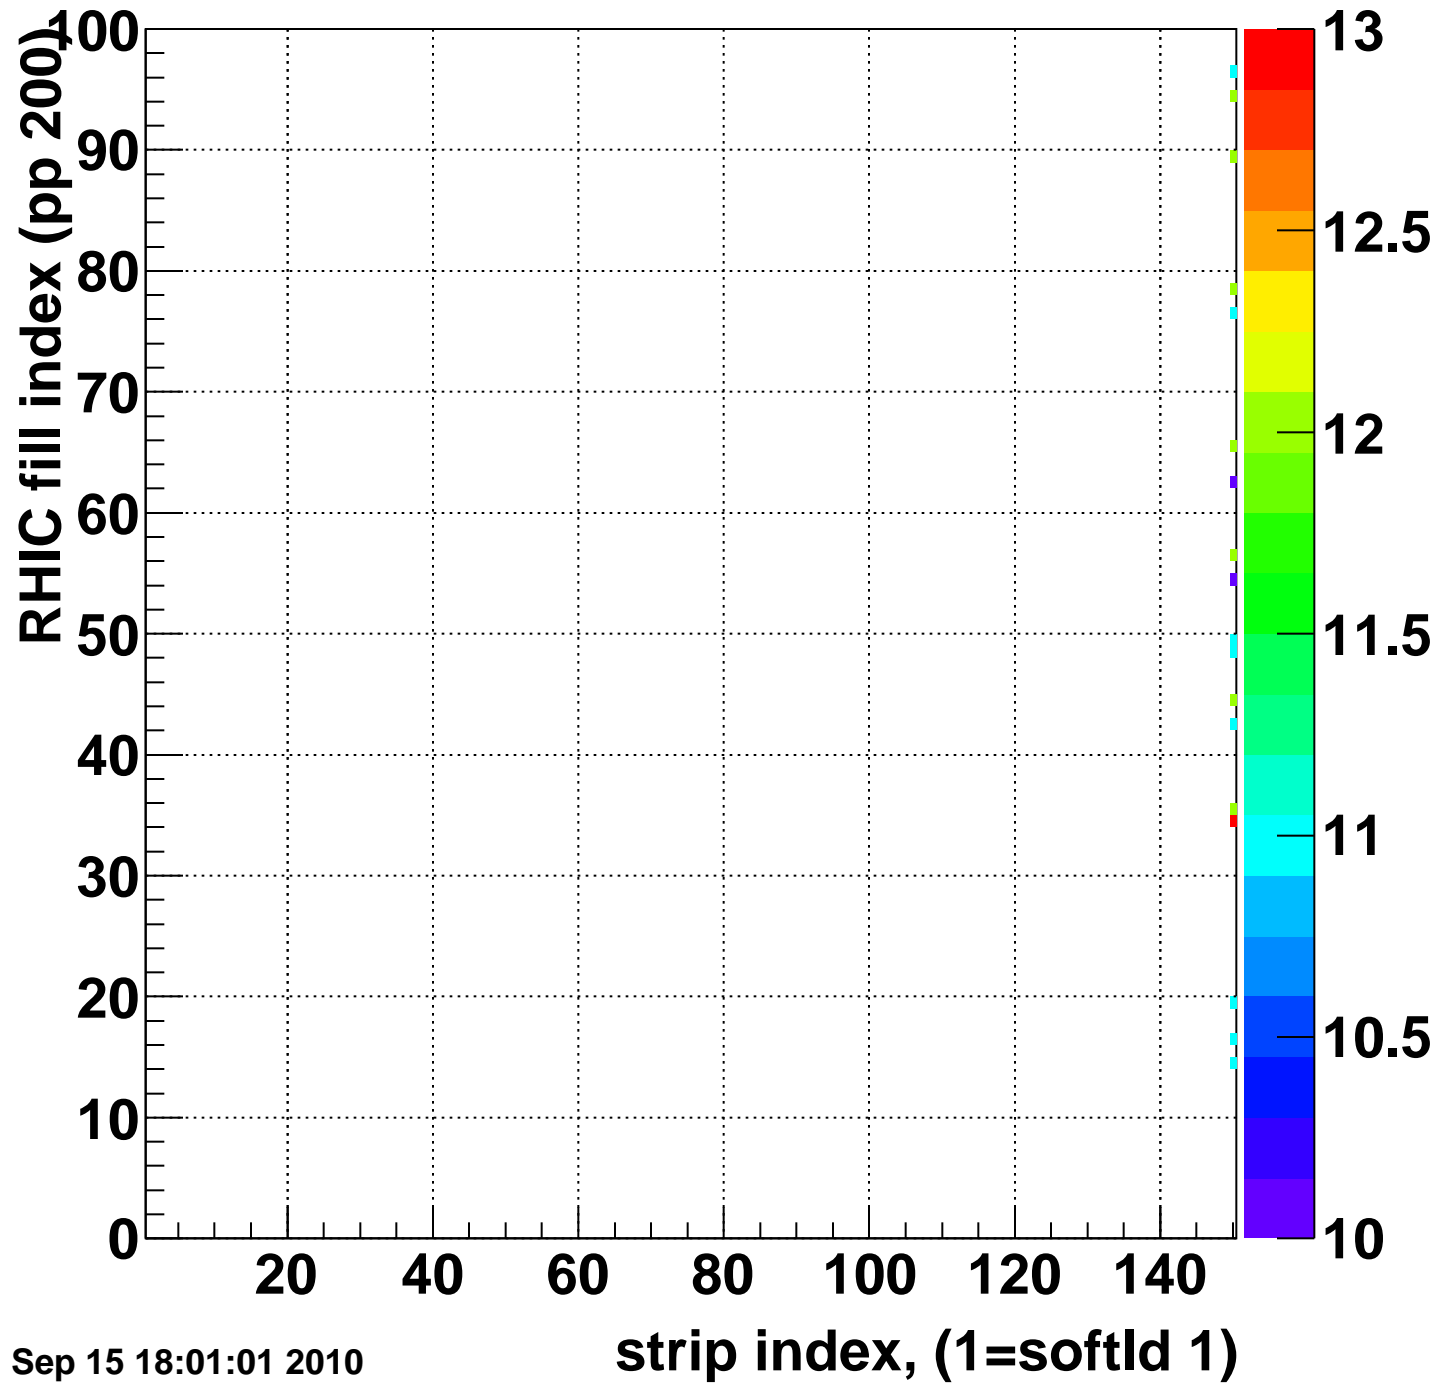

Mpv of ped residuum (ADC), BSMDE mod=1, good strips

Entries 18

Wed Sep 15 18:01:01 2010

Rms of ped residuum (ADC), BSMDE mod=1, good strips

Entries 12994

Wed Sep 15 18:01:01 2010

strip index, (1=softld 1)

Bad strips (color=error bits), BSMDE mod=1

Entries 2006

Wed Sep 15 18:01:01 2010

Mpv of ped residuum (ADC), BSMDP mod=1, good strips

Entries 0

Wed Sep 15 18:01:01 2010

Rms of ped residuum (ADC), BSMDP mod=1, good strips

Entries 7031

Wed Sep 15 18:01:01 2010

Bad strips (color=error bits), BSMDE mod=1

Entries 7969

Wed Sep 15 18:01:01 2010