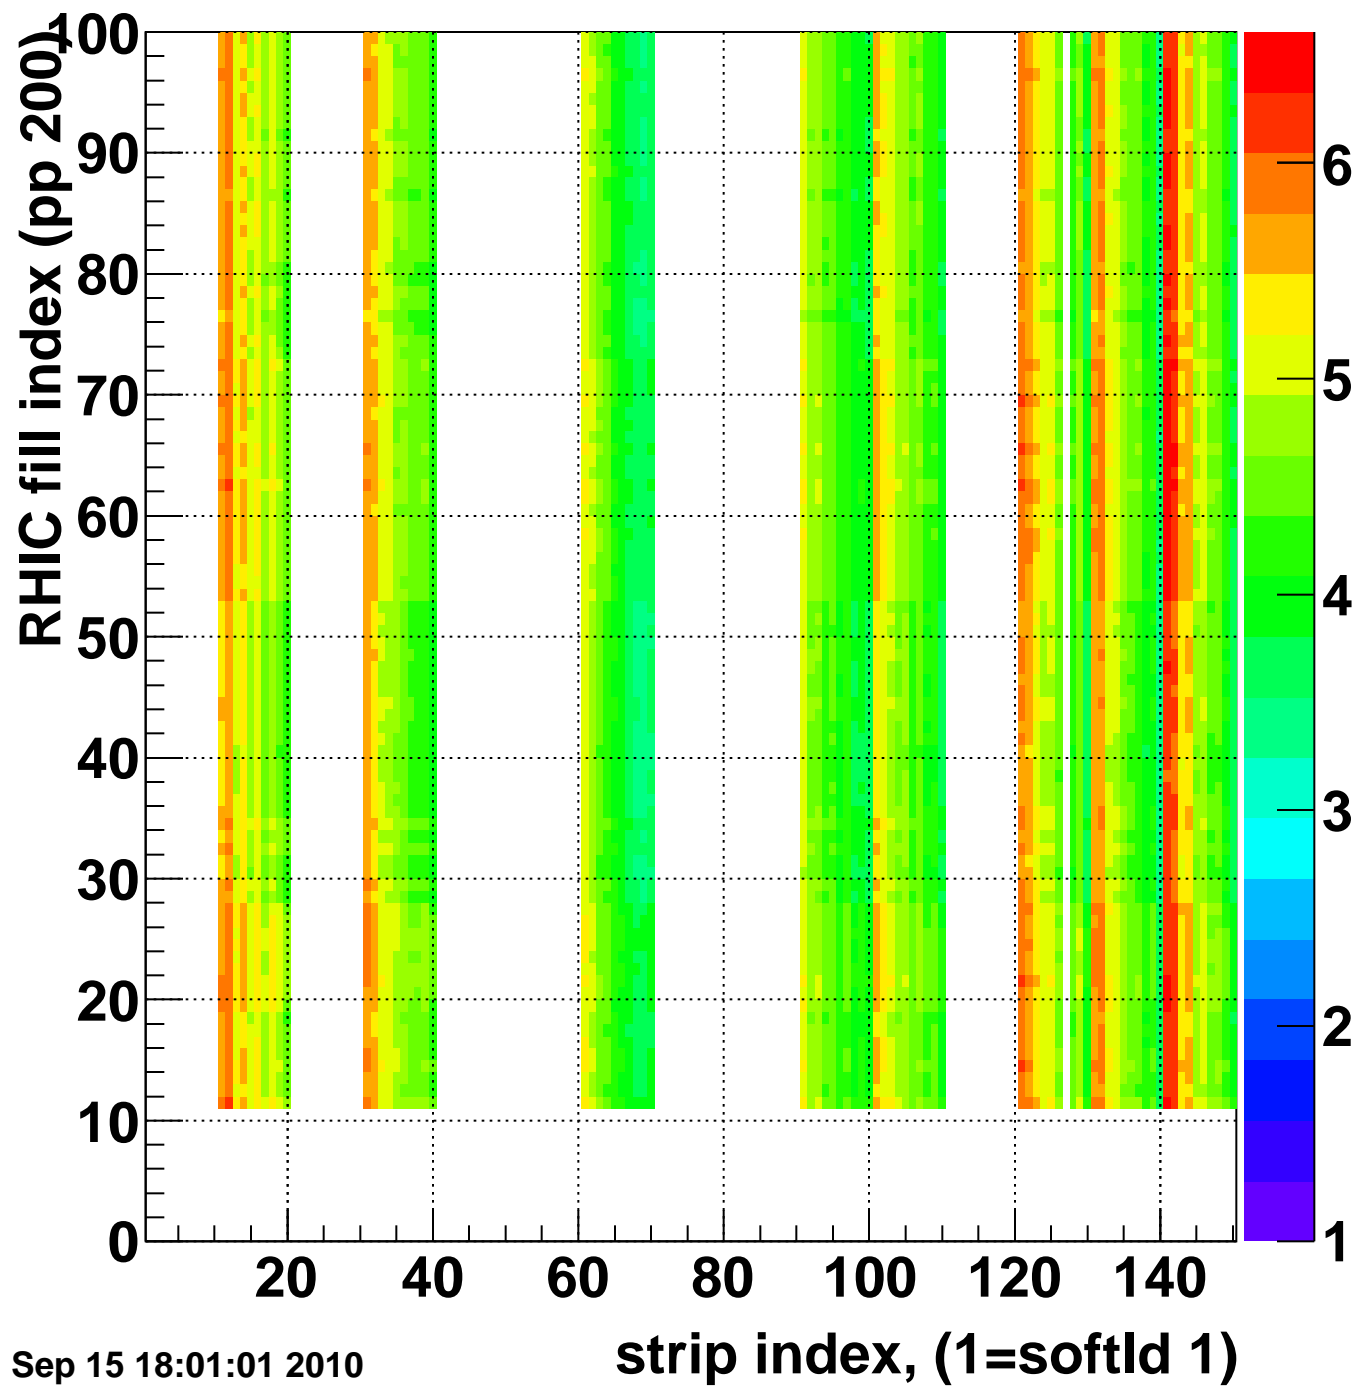

Mpv of ped residuum (ADC), BSMDE mod=1, good strips

Entries 18

Wed Sep 15 18:01:01 2010

Rms of ped residuum (ADC), BSMDE mod=1, good strips

Entries 12994

Wed Sep 15 18:01:01 2010

strip index, (1=softld 1)

Bad strips (color=error bits), BSMDE mod=1

Entries 2006

Wed Sep 15 18:01:01 2010

Mpv of ped residuum (ADC), BSMDP mod=1, good strips

Entries 0

Wed Sep 15 18:01:01 2010

Rms of ped residuum (ADC), BSMDP mod=1, good strips

Entries 7031

Wed Sep 15 18:01:01 2010

Bad strips (color=error bits), BSMDE mod=1

Entries 7969

Wed Sep 15 18:01:01 2010