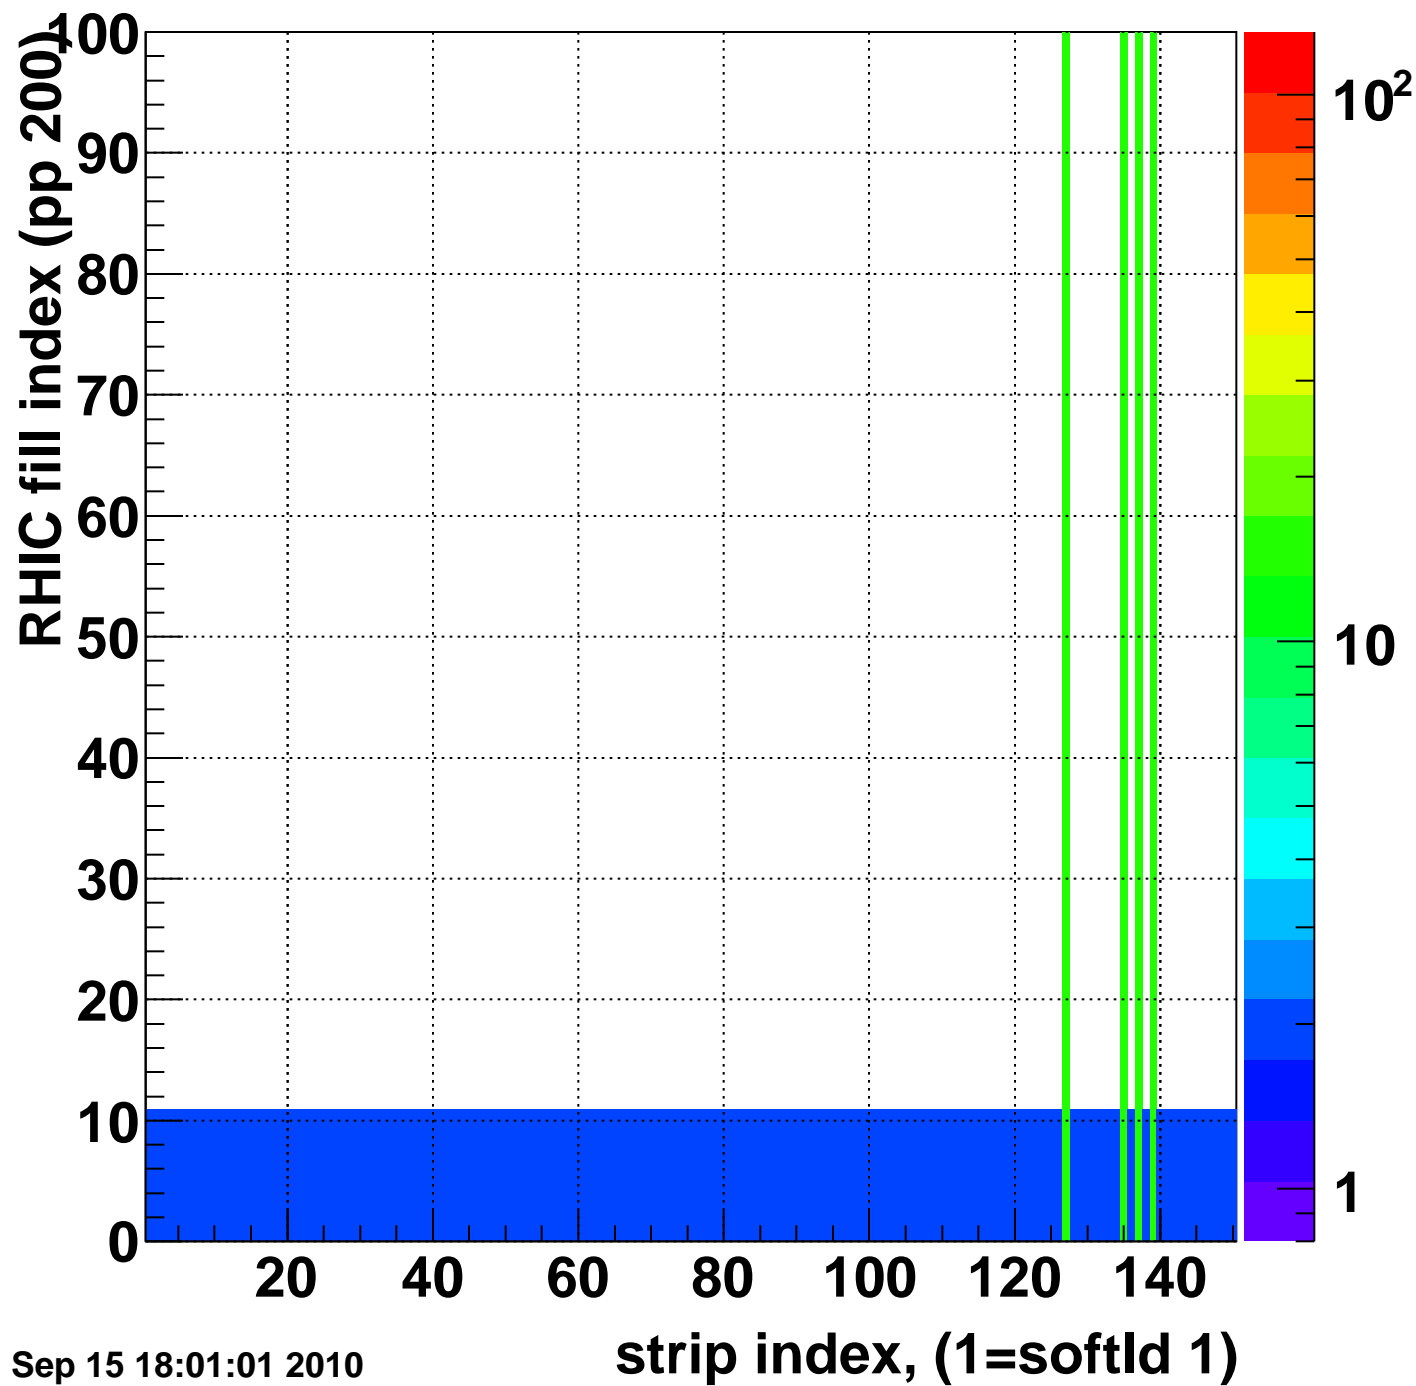

Mpv of ped residuum (ADC), BSMDE mod=1, good strips

Entries 18

Wed Sep 15 18:01:01 2010

Rms of ped residuum (ADC), BSMDE mod=1, good strips

Entries 12994

Wed Sep 15 18:01:01 2010

strip index, (1=softld 1)

Bad strips (color=error bits), BSMDE mod=1

Entries 2006

Wed Sep 15 18:01:01 2010

Mpv of ped residuum (ADC), BSMDP mod=1, good strips

Entries 0

Wed Sep 15 18:01:01 2010

Rms of ped residuum (ADC), BSMDP mod=1, good strips

Entries 7031

Wed Sep 15 18:01:01 2010

Bad strips (color=error bits), BSMDE mod=1

Entries 7969

Wed Sep 15 18:01:01 2010