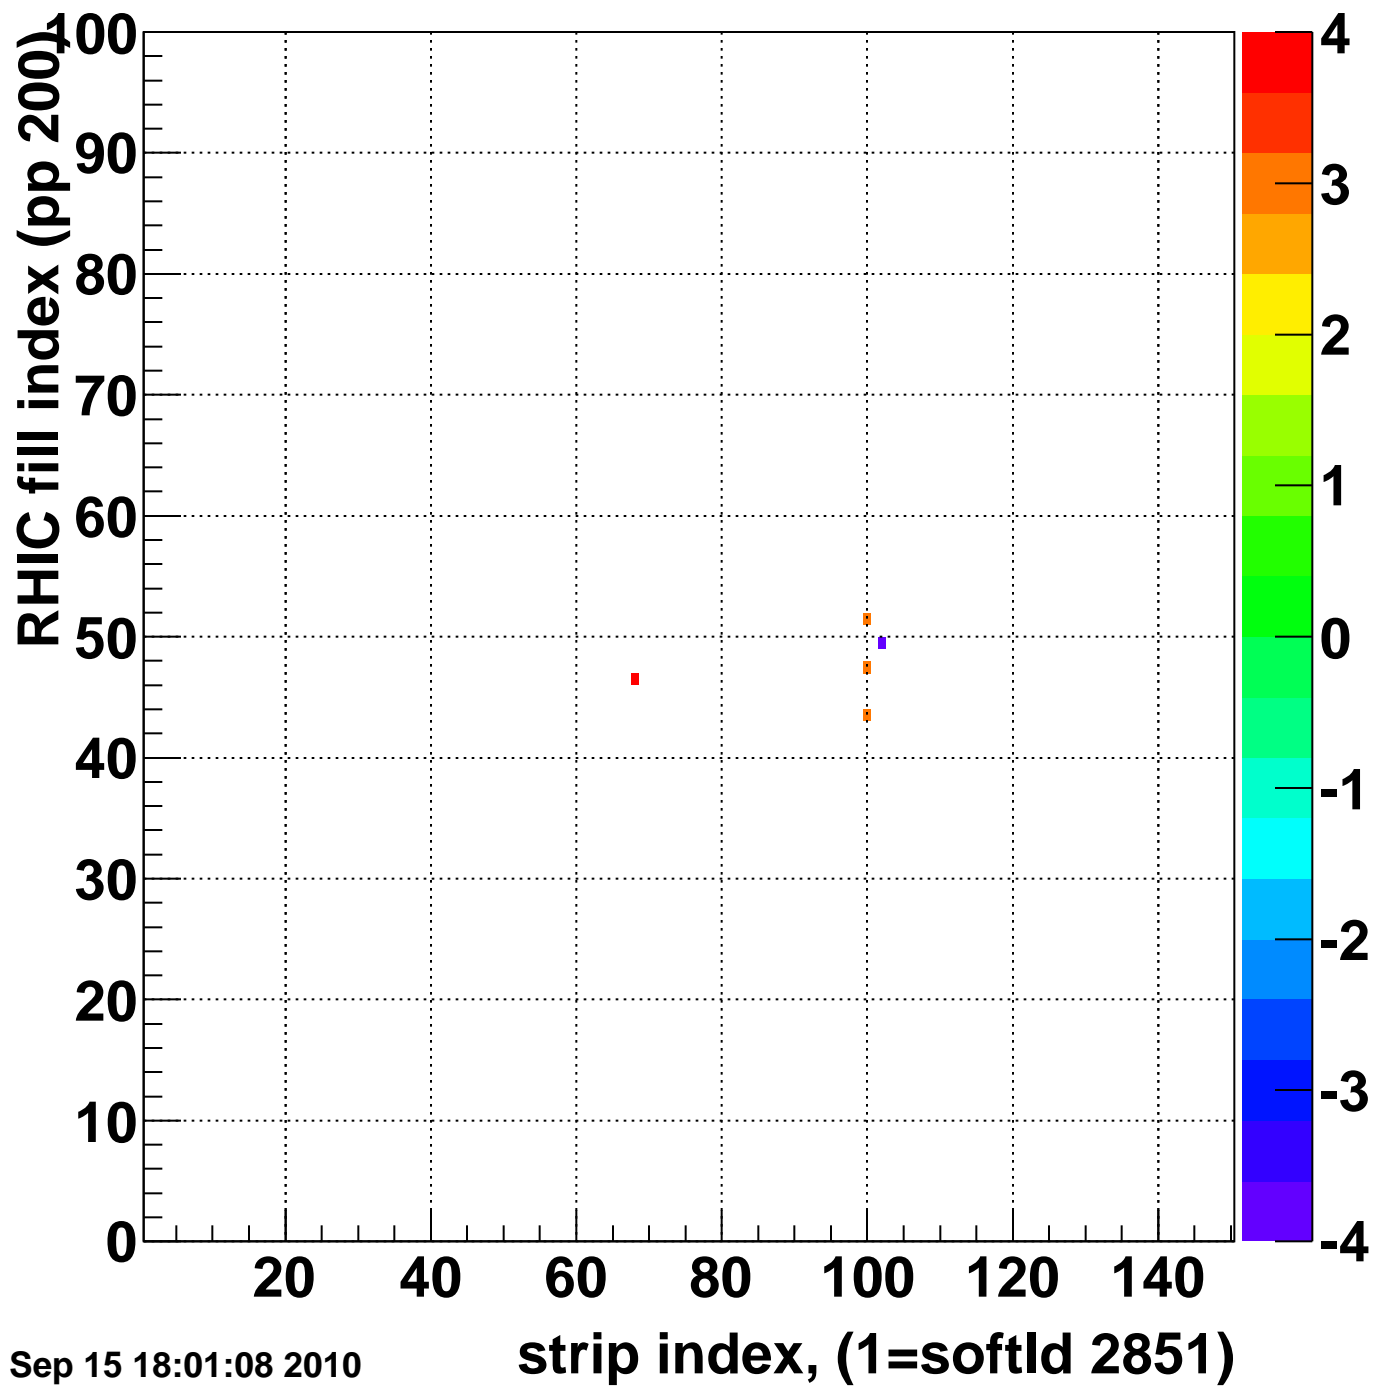

Rms of ped residuum (ADC), BSMDE mod=20, good strips

Entries 13350

Wed Sep 15 18:01:08 2010

Bad strips (color=error bits), BSMDE mod=20

Entries 1650

Wed Sep 15 18:01:08 2010

Rms of ped residuum (ADC), BSMDP mod=20, good strips

Entries 13350

Wed Sep 15 18:01:08 2010

strip index, (1=softId 2851)

Bad strips (color=error bits), BSMDE mod=20

Entries 1650

Wed Sep 15 18:01:08 2010