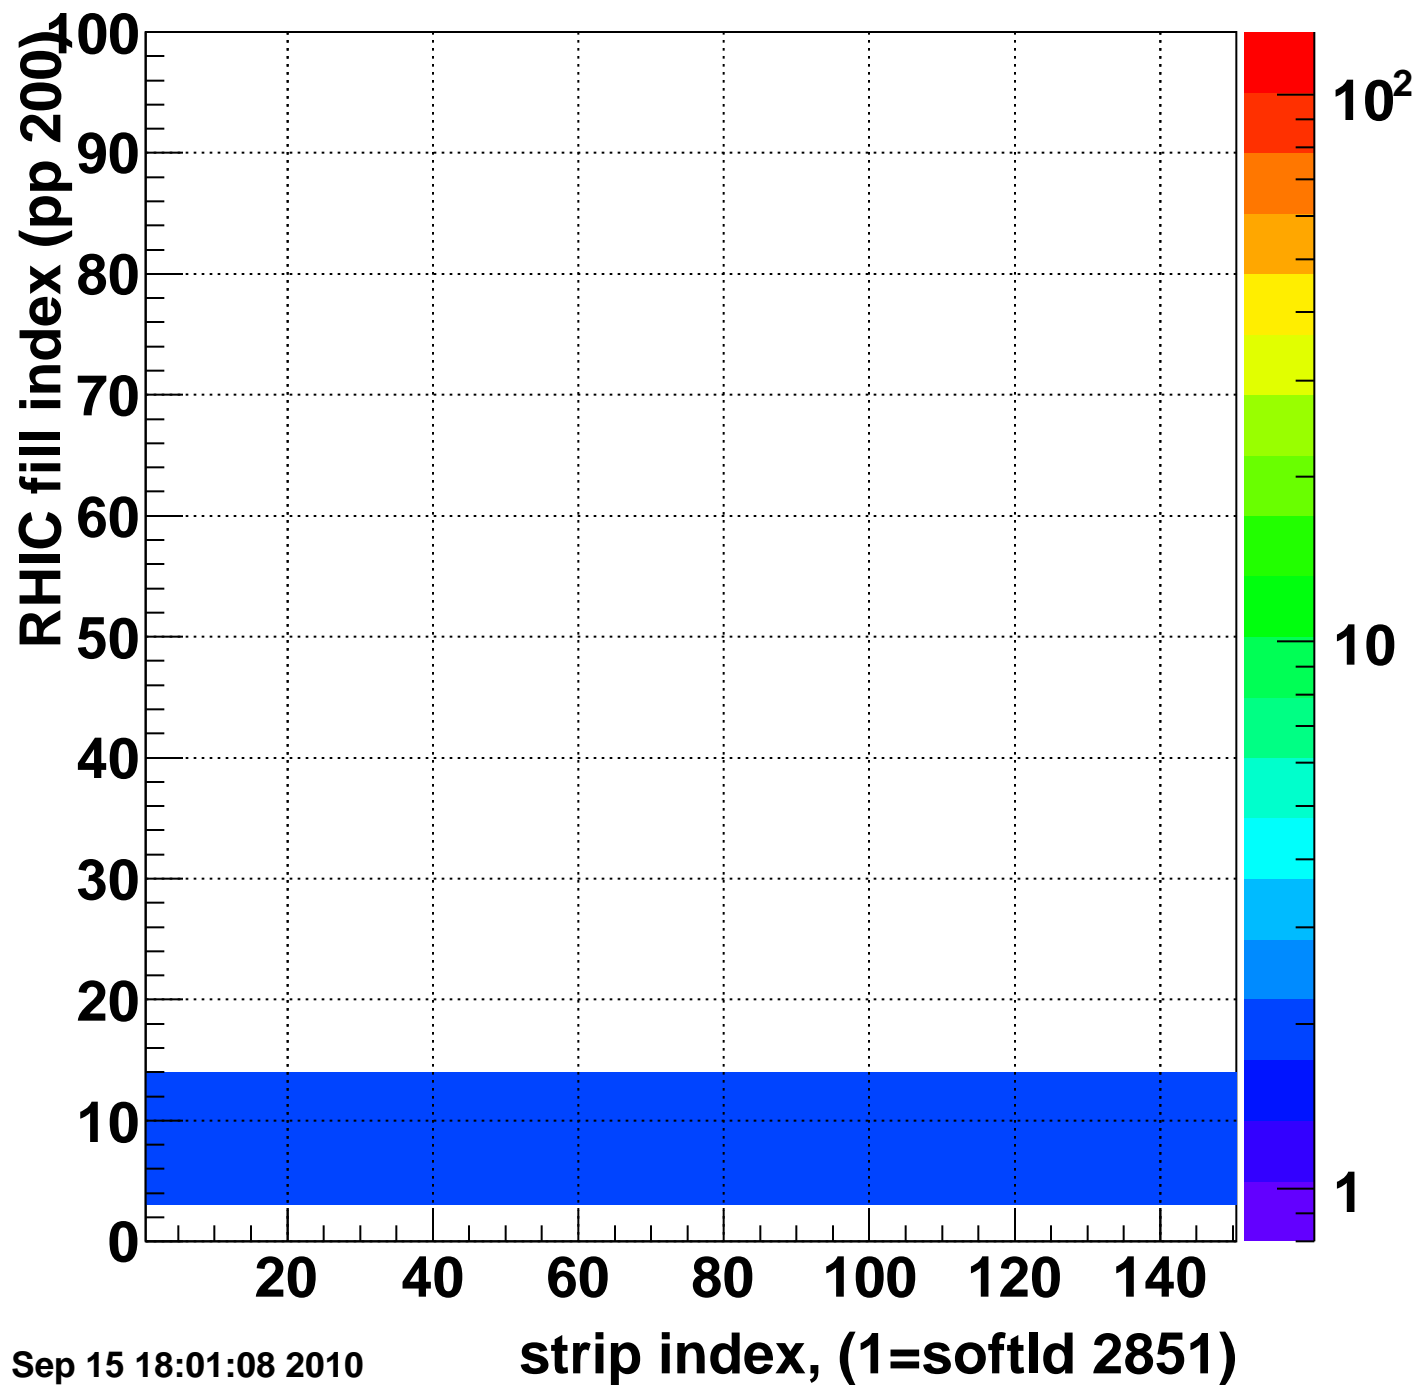

Rms of ped residuum (ADC), BSMDE mod=20, good strips

Entries 13350

Wed Sep 15 18:01:08 2010

Bad strips (color=error bits), BSMDE mod=20

Entries 1650

Wed Sep 15 18:01:08 2010

Rms of ped residuum (ADC), BSMDP mod=20, good strips

Entries 13350

Wed Sep 15 18:01:08 2010

strip index, (1=softId 2851)

Bad strips (color=error bits), BSMDE mod=20

Entries 1650

Wed Sep 15 18:01:08 2010