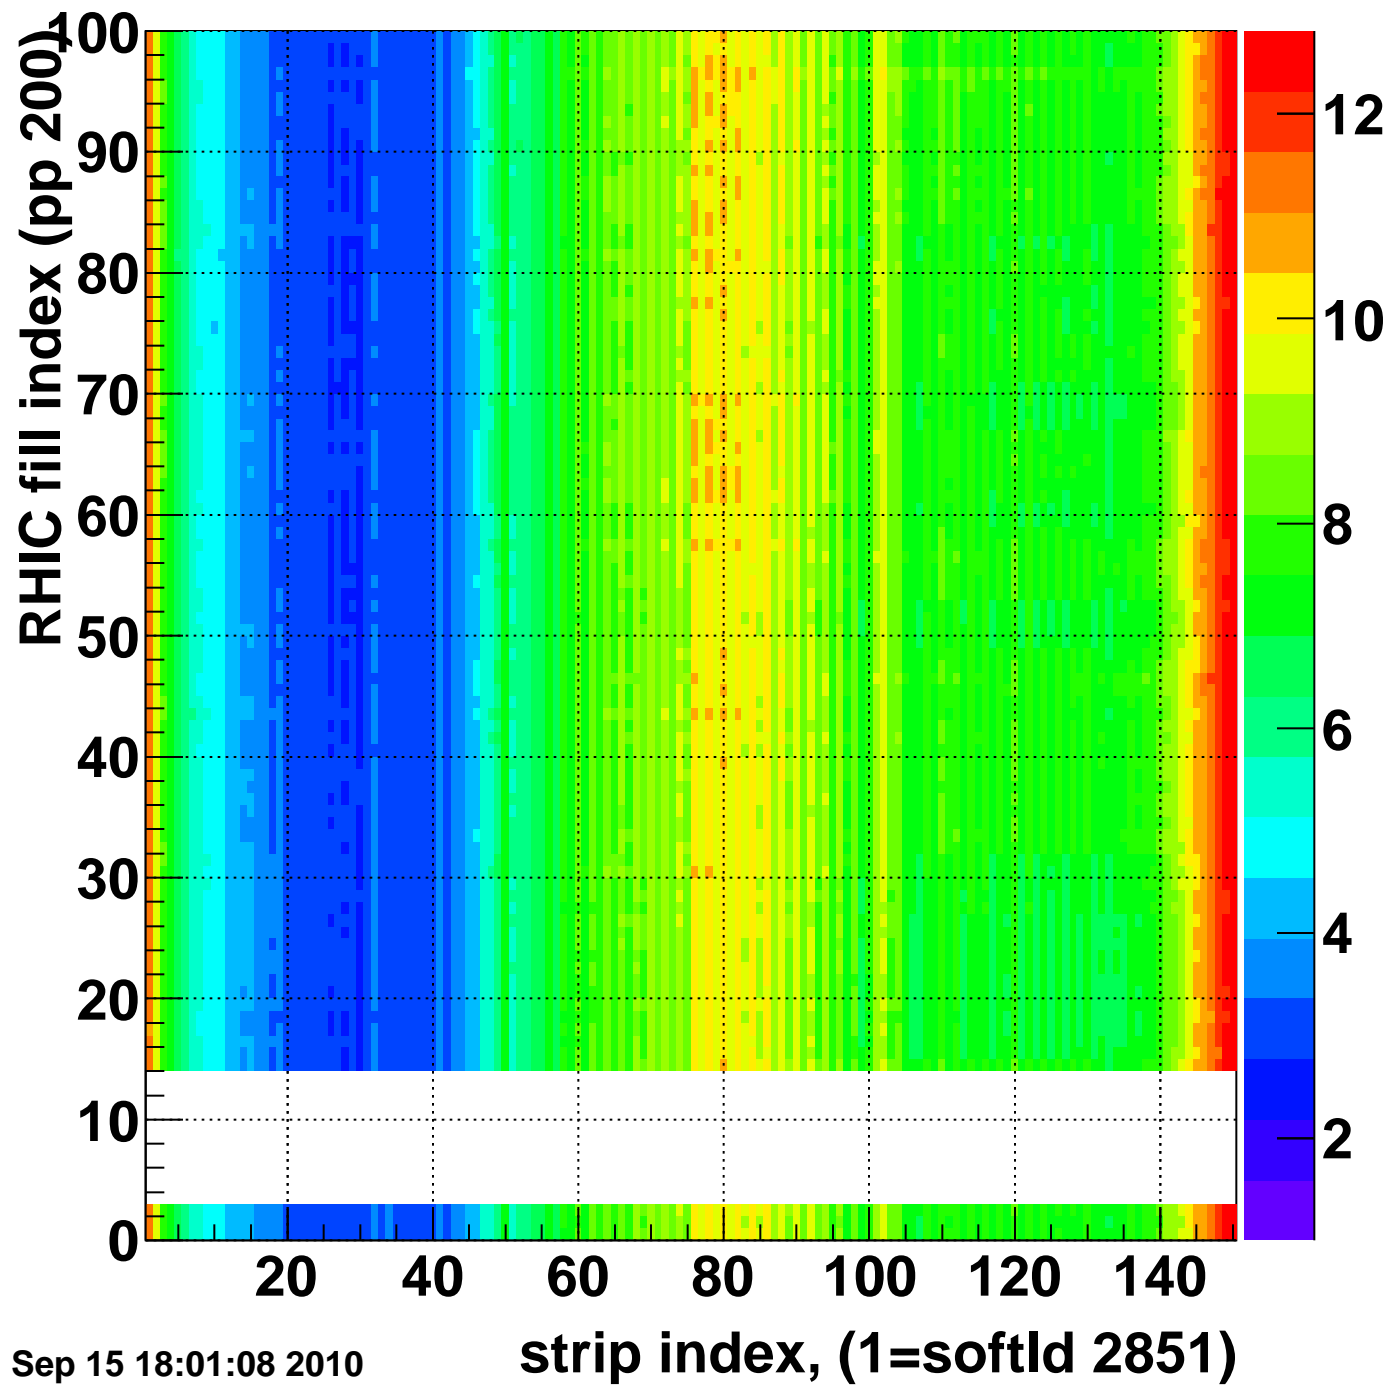

Rms of ped residuum (ADC), BSMDE mod=20, good strips

Entries 13350

Wed Sep 15 18:01:08 2010

Bad strips (color=error bits), BSMDE mod=20

Entries 1650

Wed Sep 15 18:01:08 2010

Rms of ped residuum (ADC), BSMDP mod=20, good strips

Entries 13350

Wed Sep 15 18:01:08 2010

strip index, (1=softId 2851)

Bad strips (color=error bits), BSMDE mod=20

Entries 1650

Wed Sep 15 18:01:08 2010