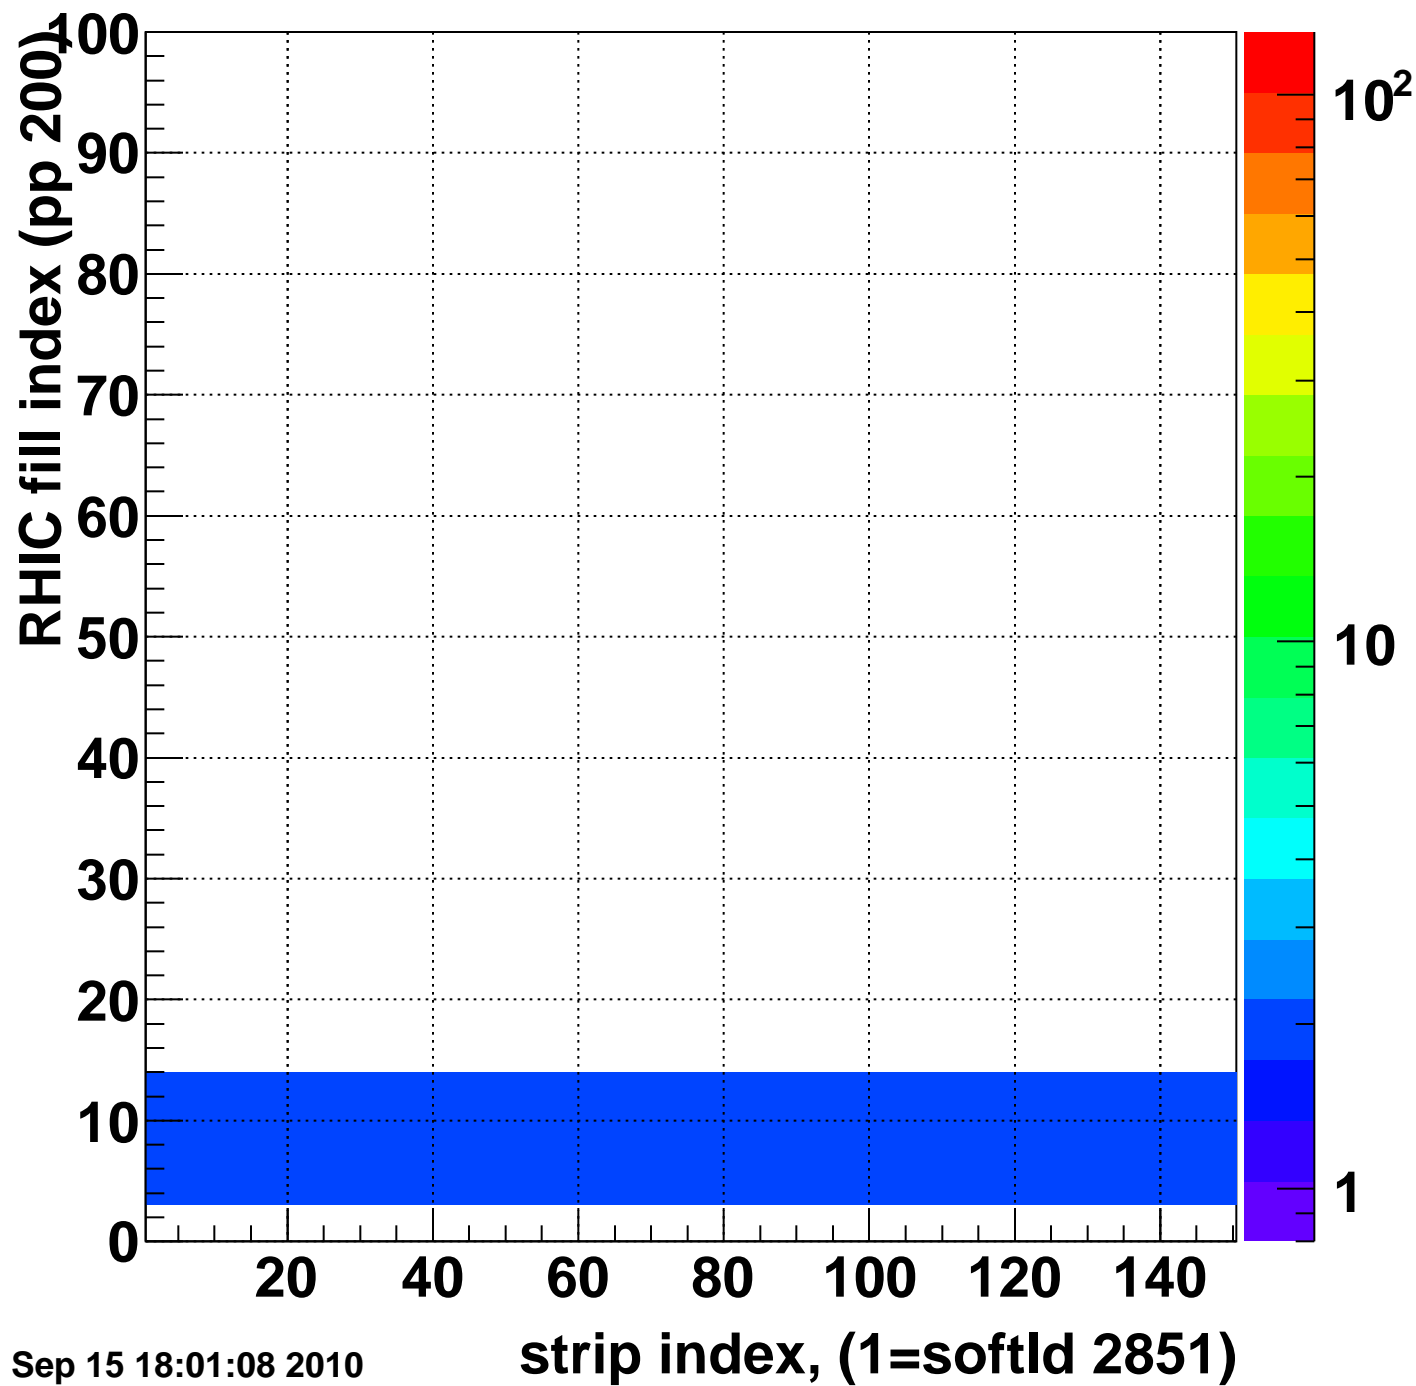

Rms of ped residuum (ADC), BSMDE mod=20, good strips

Entries 13350

Wed Sep 15 18:01:08 2010

Bad strips (color=error bits), BSMDE mod=20

Entries 1650

Wed Sep 15 18:01:08 2010

Rms of ped residuum (ADC), BSMDP mod=20, good strips

Entries 13350

Wed Sep 15 18:01:08 2010

strip index, (1=softId 2851)

Bad strips (color=error bits), BSMDE mod=20

Entries 1650

Wed Sep 15 18:01:08 2010