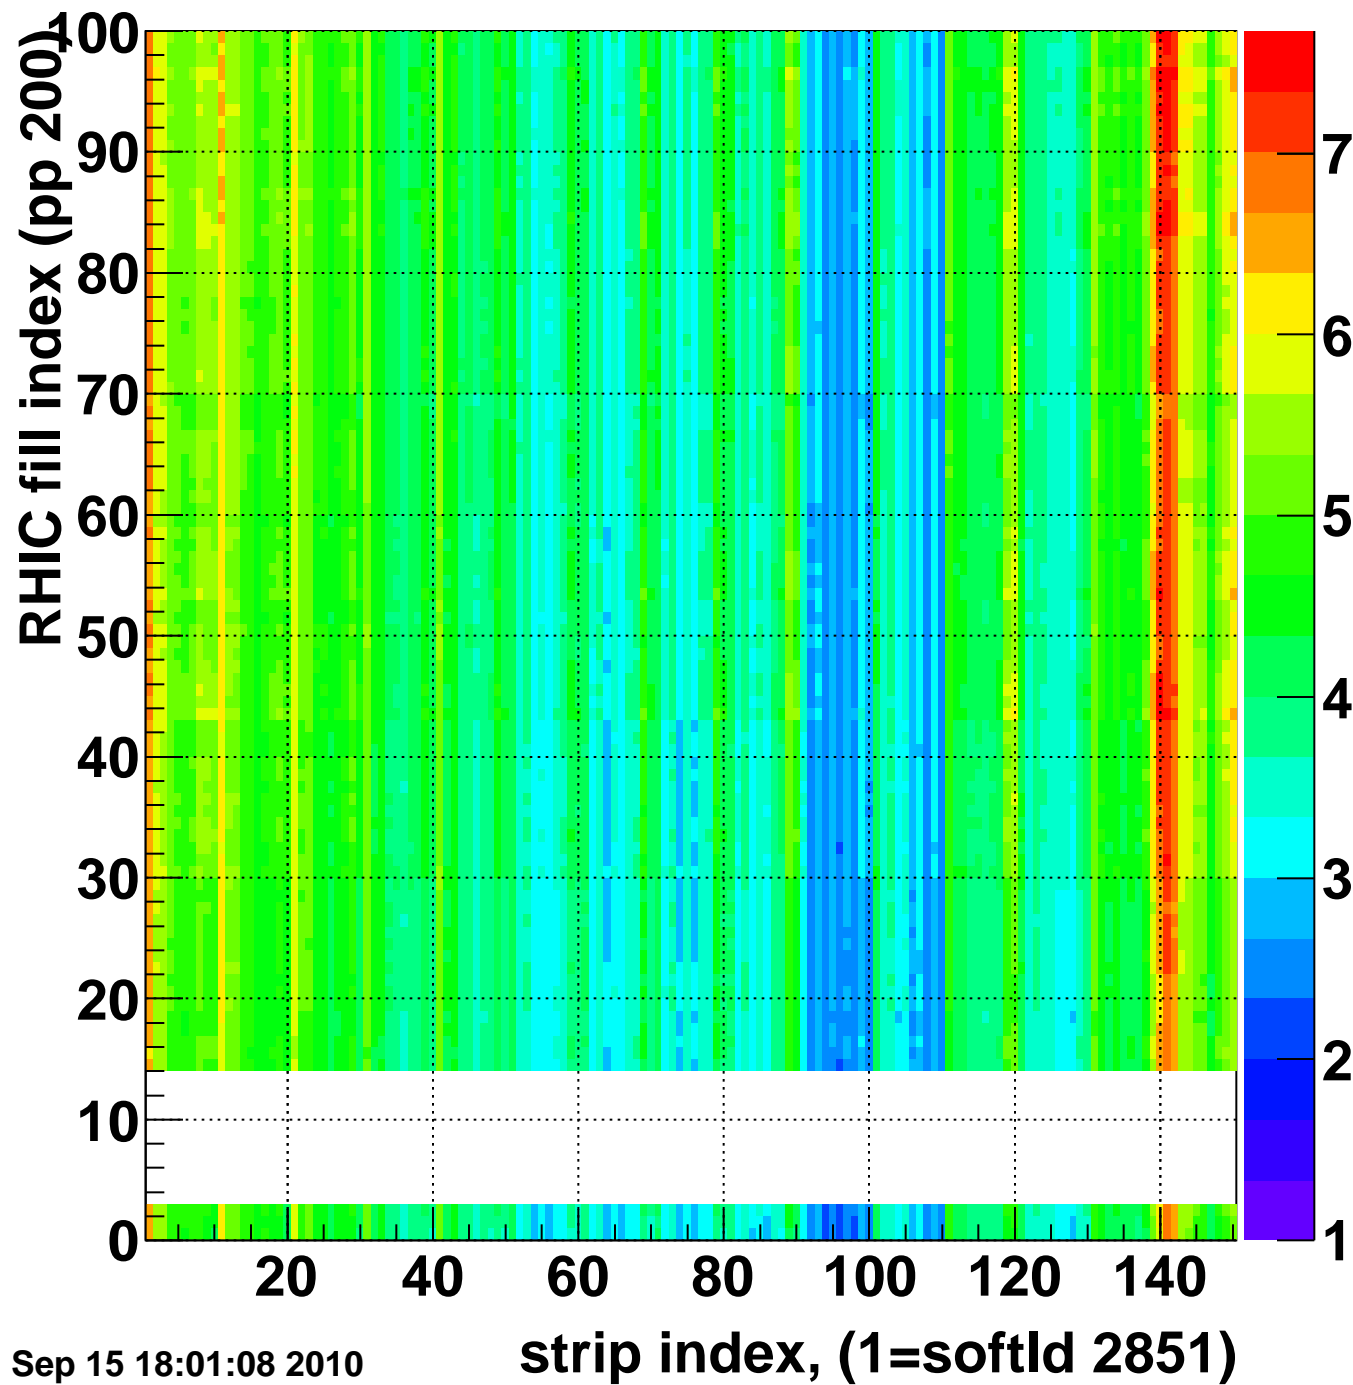

Rms of ped residuum (ADC), BSMDE mod=20, good strips

Entries 13350

Wed Sep 15 18:01:08 2010

Bad strips (color=error bits), BSMDE mod=20

Entries 1650

Wed Sep 15 18:01:08 2010

Rms of ped residuum (ADC), BSMDP mod=20, good strips

Entries 13350

Wed Sep 15 18:01:08 2010

strip index, (1=softId 2851)

Bad strips (color=error bits), BSMDE mod=20

Entries 1650

Wed Sep 15 18:01:08 2010