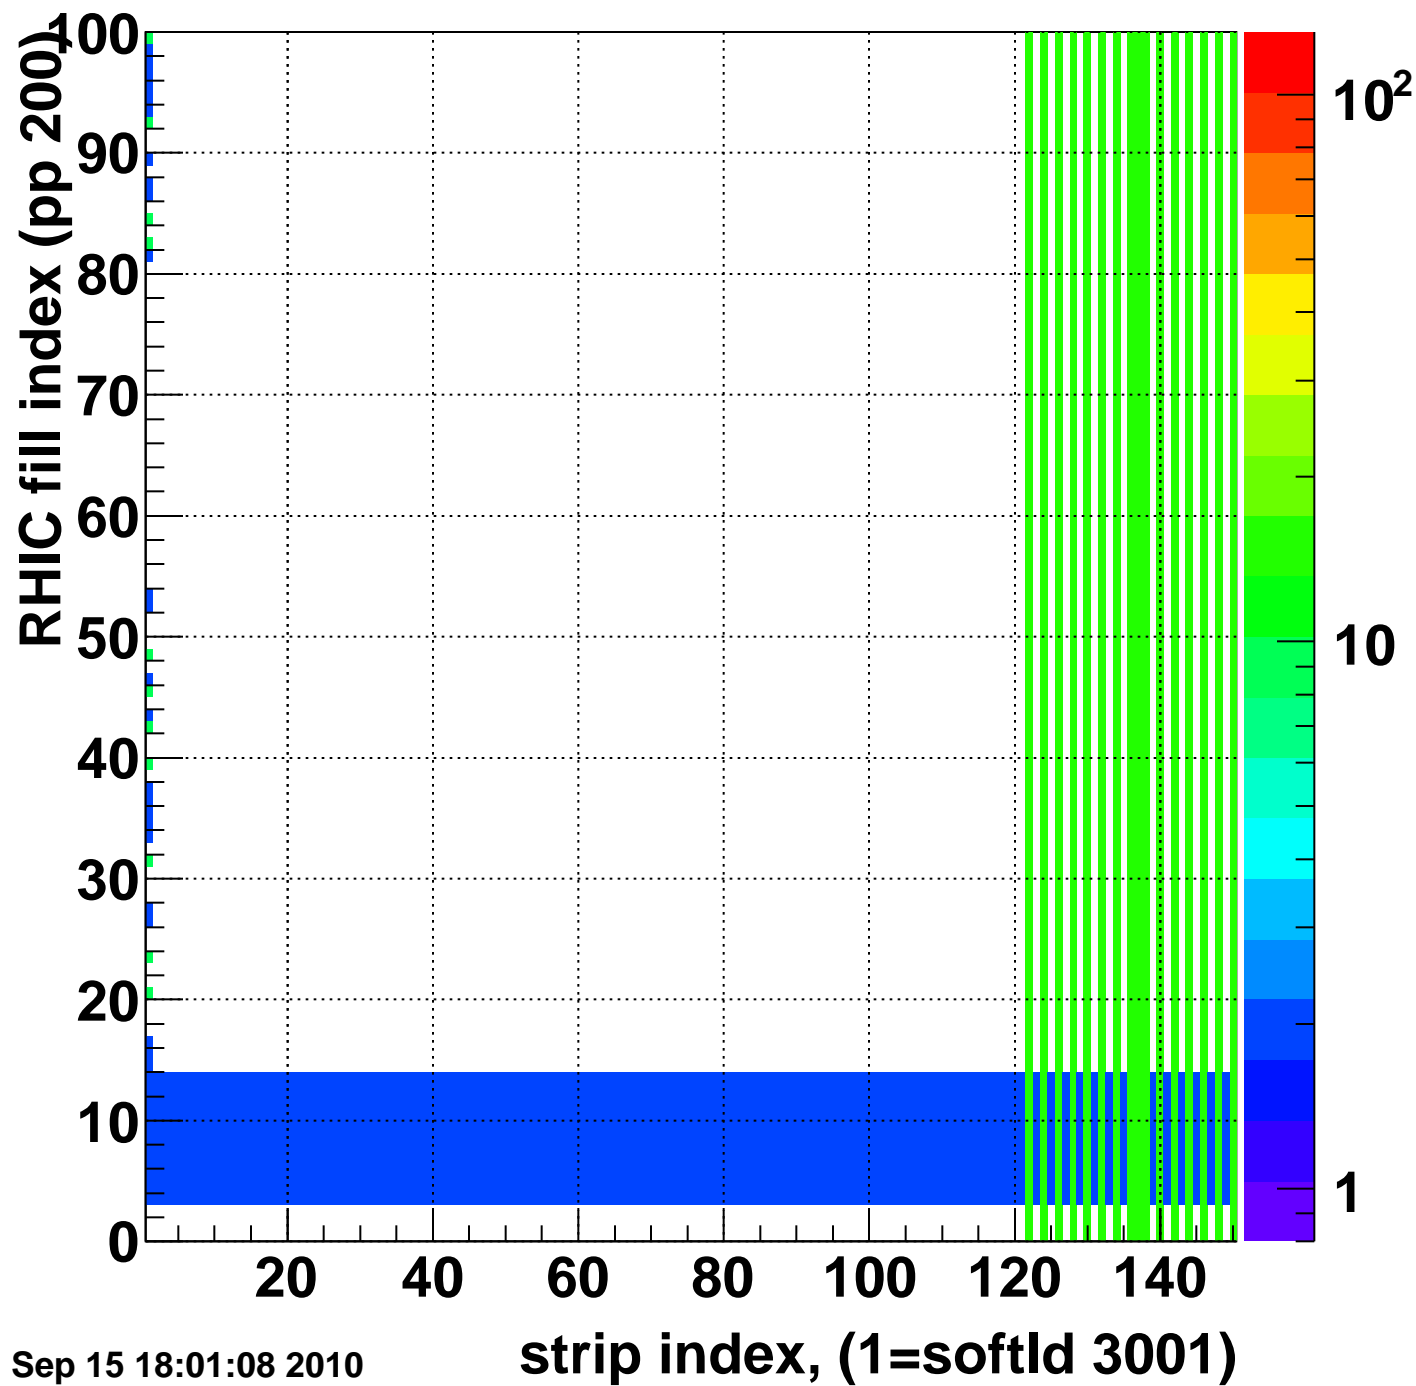

Bad strips (color=error bits), BSMDE mod=21

Entries 3109

Wed Sep 15 18:01:08 2010

Rms of ped residuum (ADC), BSMDP mod=21, good strips

Entries 13350

Wed Sep 15 18:01:08 2010

Bad strips (color=error bits), BSMDE mod=21