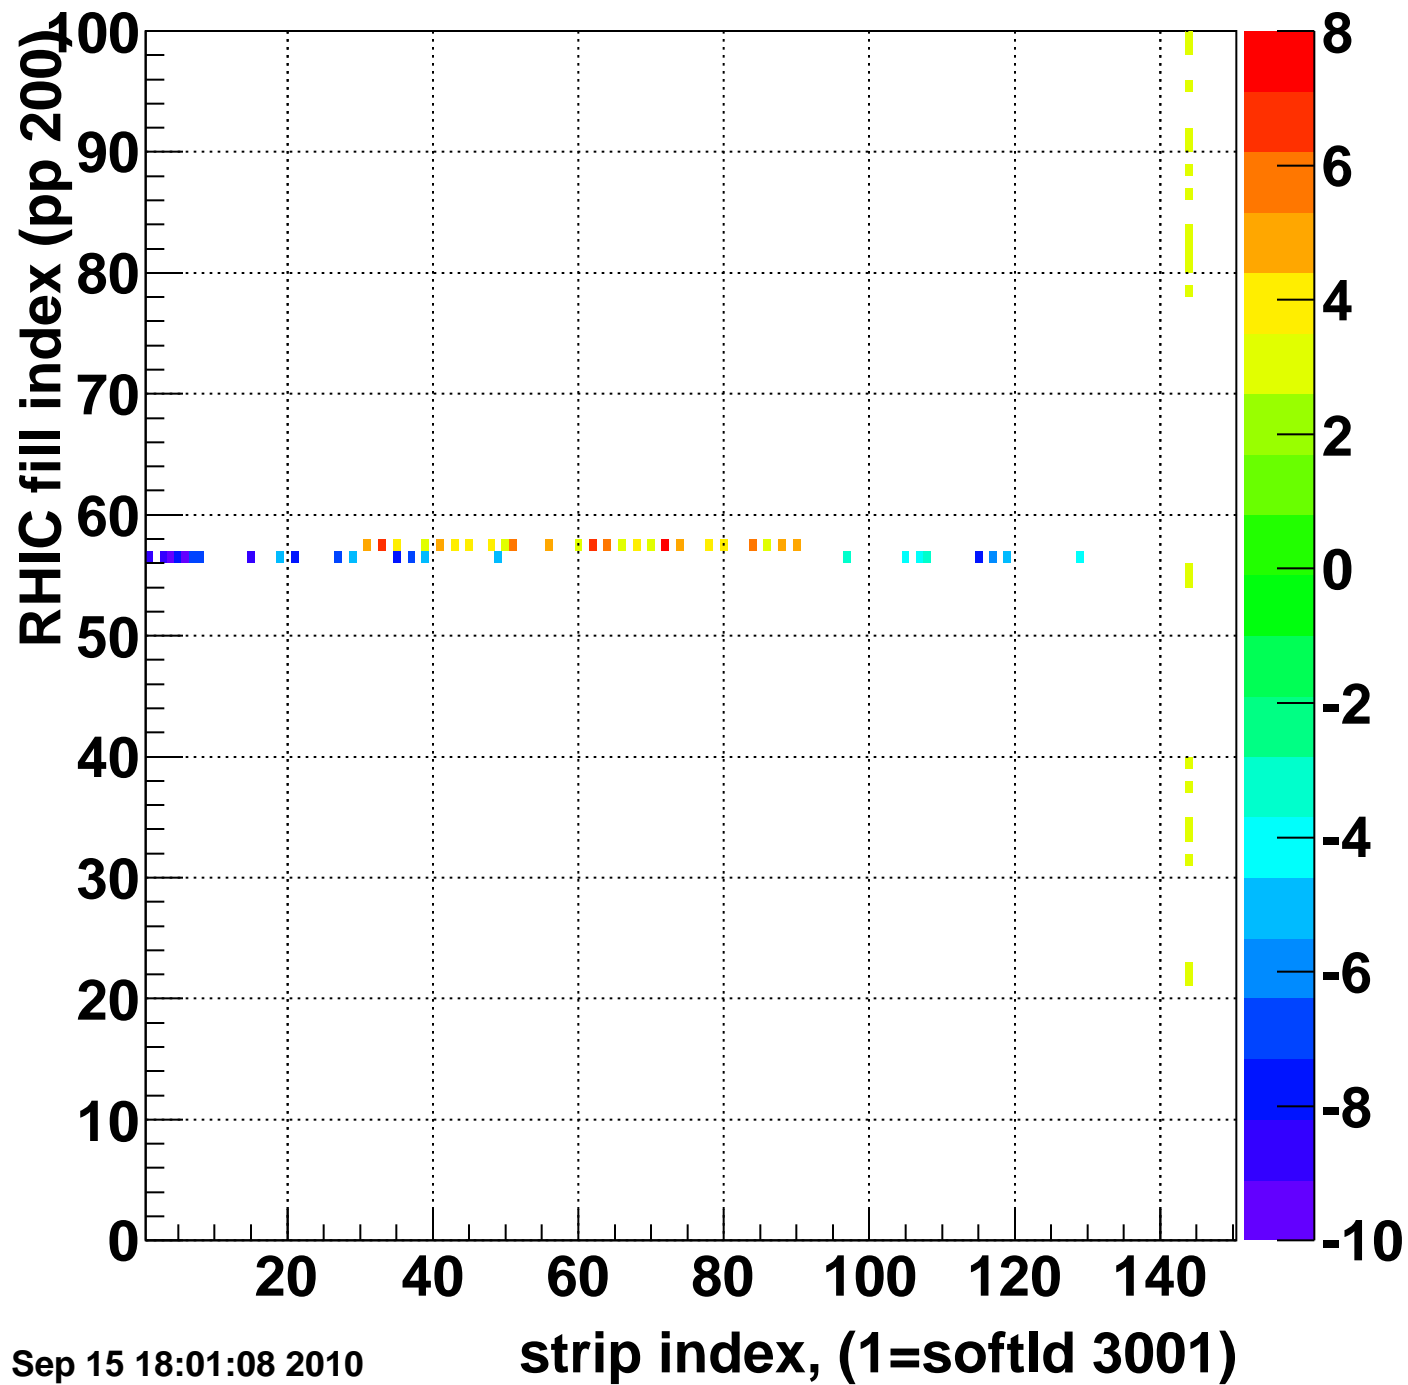

Bad strips (color=error bits), BSMDE mod=21

Entries 3109

Wed Sep 15 18:01:08 2010

Rms of ped residuum (ADC), BSMDP mod=21, good strips

Entries 13350

Wed Sep 15 18:01:08 2010

Bad strips (color=error bits), BSMDE mod=21