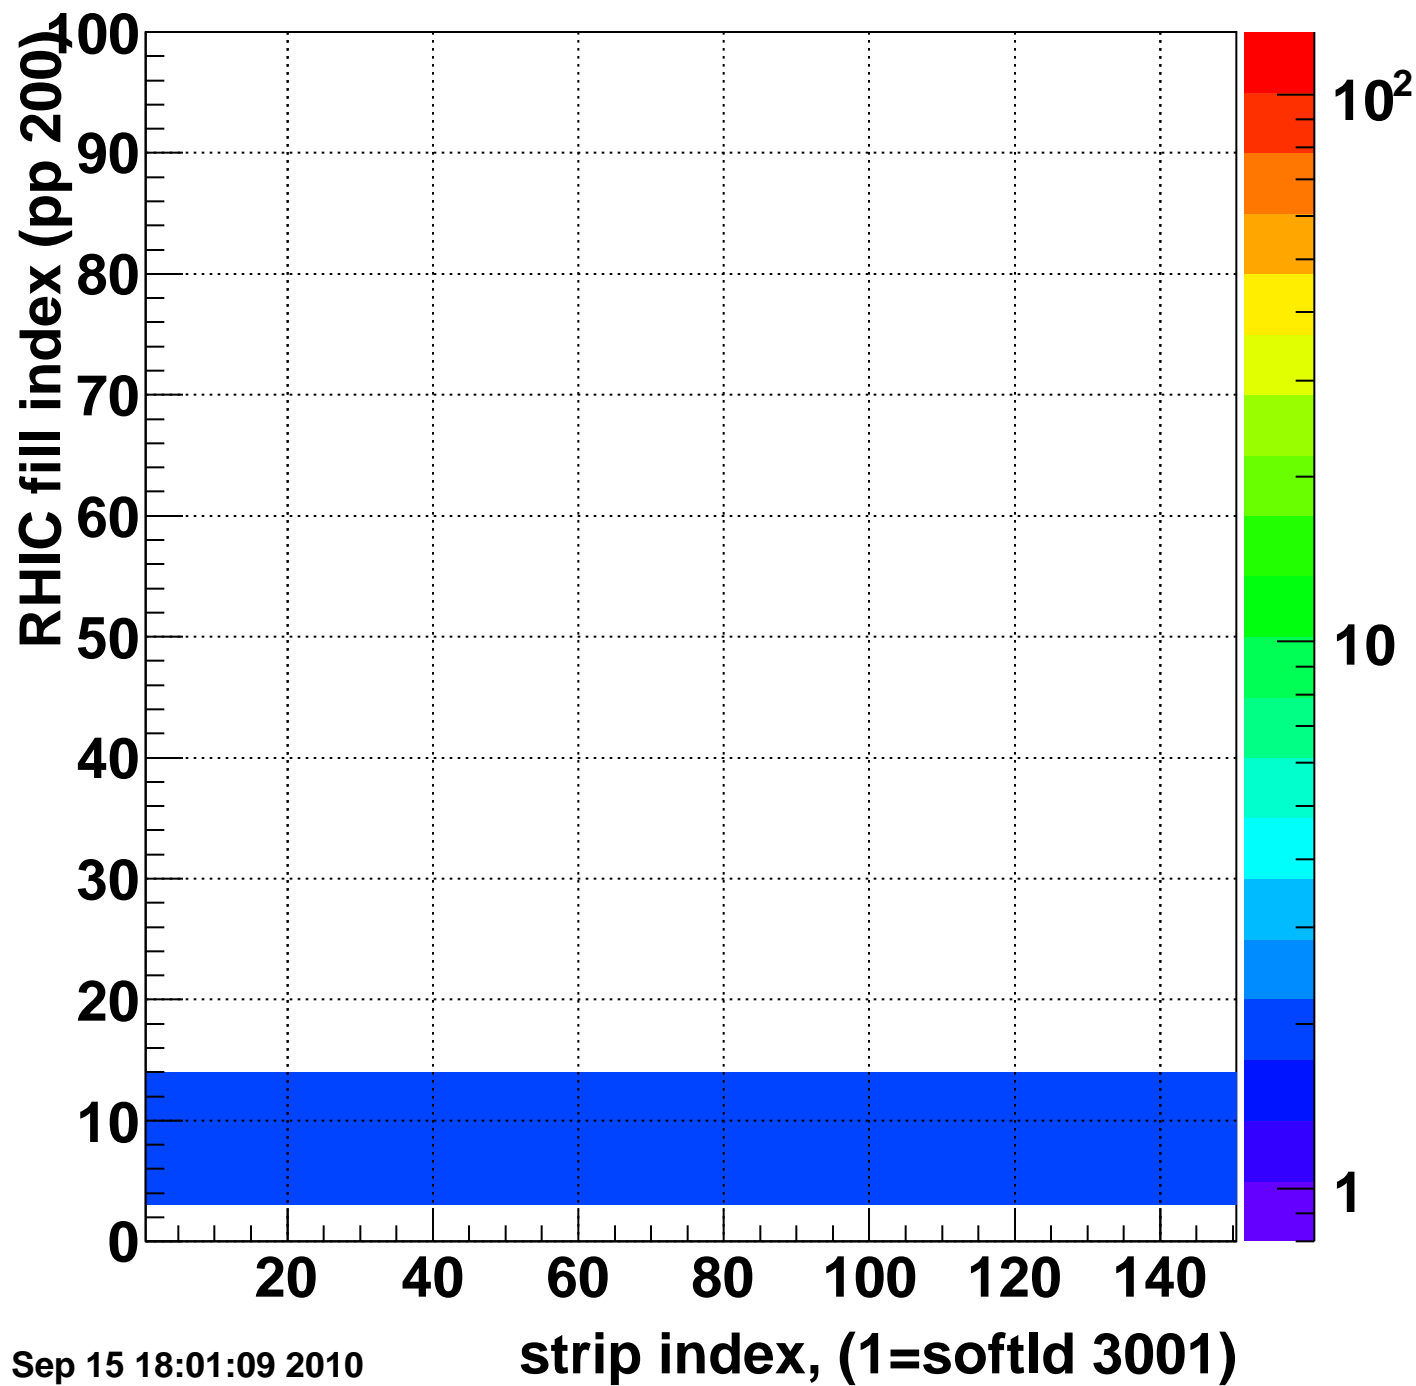

Bad strips (color=error bits), BSMDE mod=21

Entries 1650

Wed Sep 15 18:01:09 2010