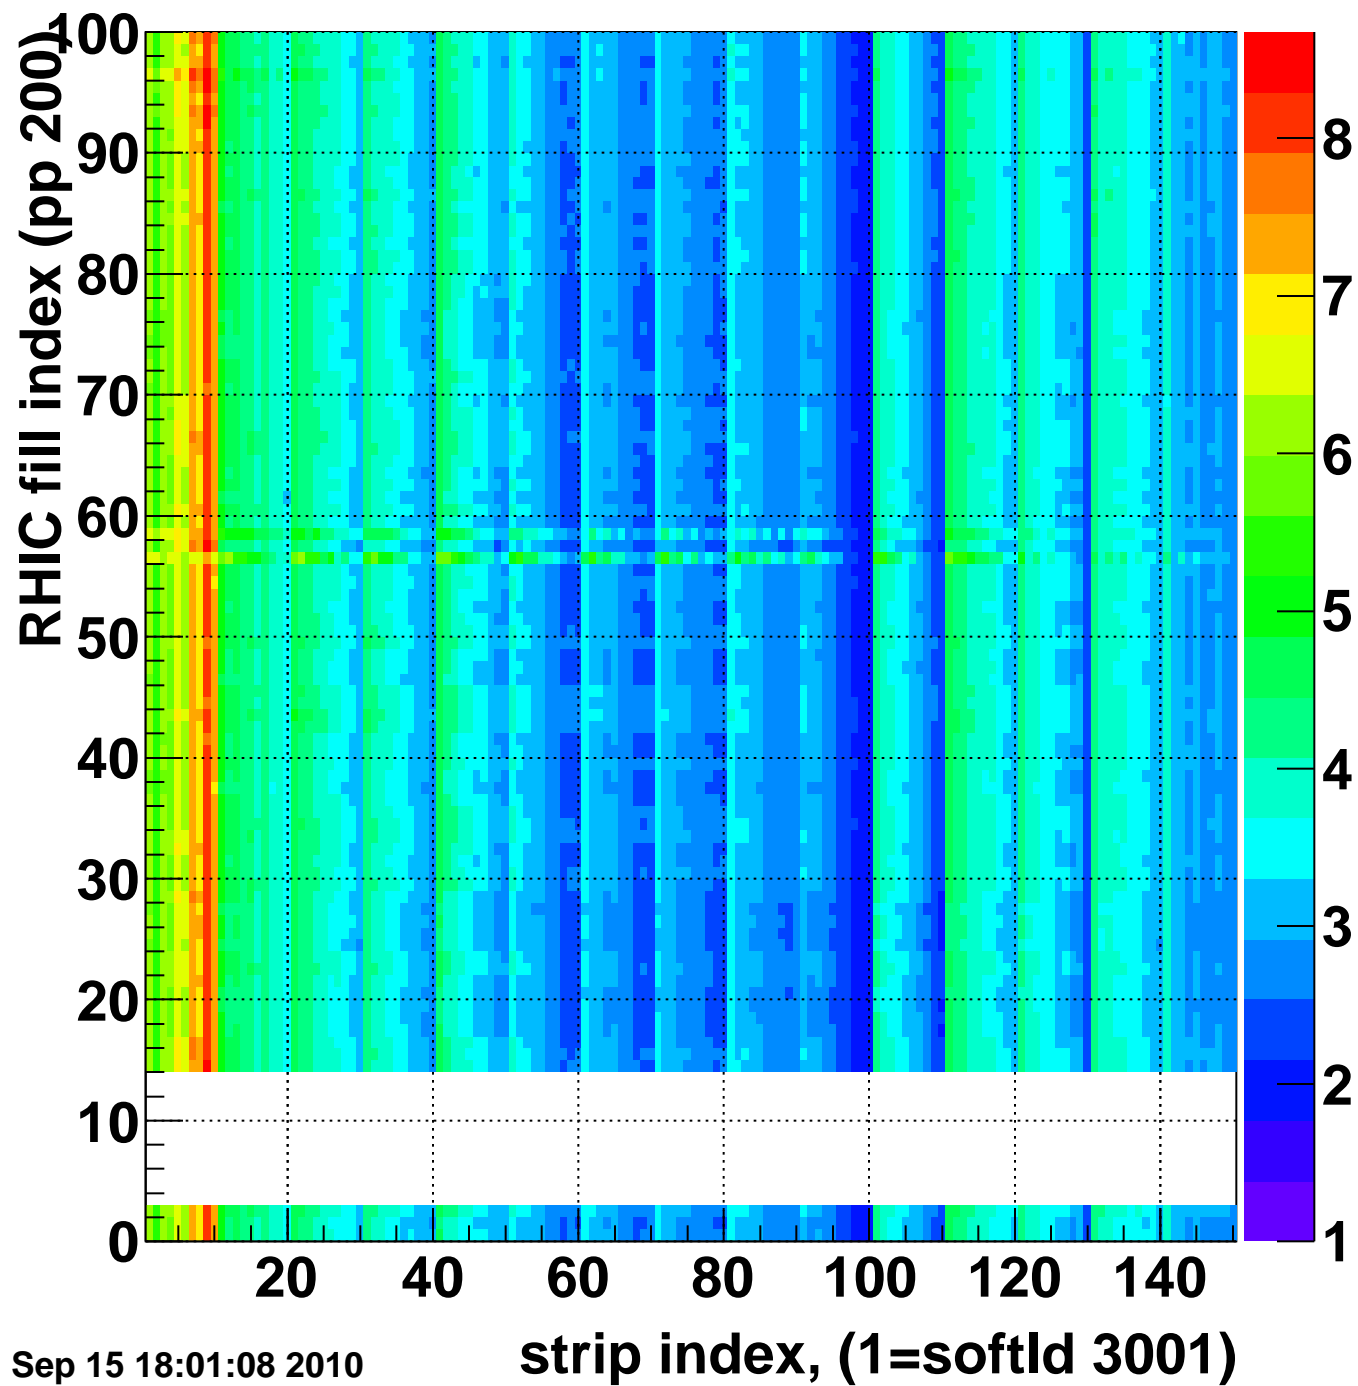

Bad strips (color=error bits), BSMDE mod=21

Entries 3109

Wed Sep 15 18:01:08 2010

Rms of ped residuum (ADC), BSMDP mod=21, good strips

Entries 13350

Wed Sep 15 18:01:08 2010

Bad strips (color=error bits), BSMDE mod=21

Entries 1650

Wed Sep 15 18:01:09 2010