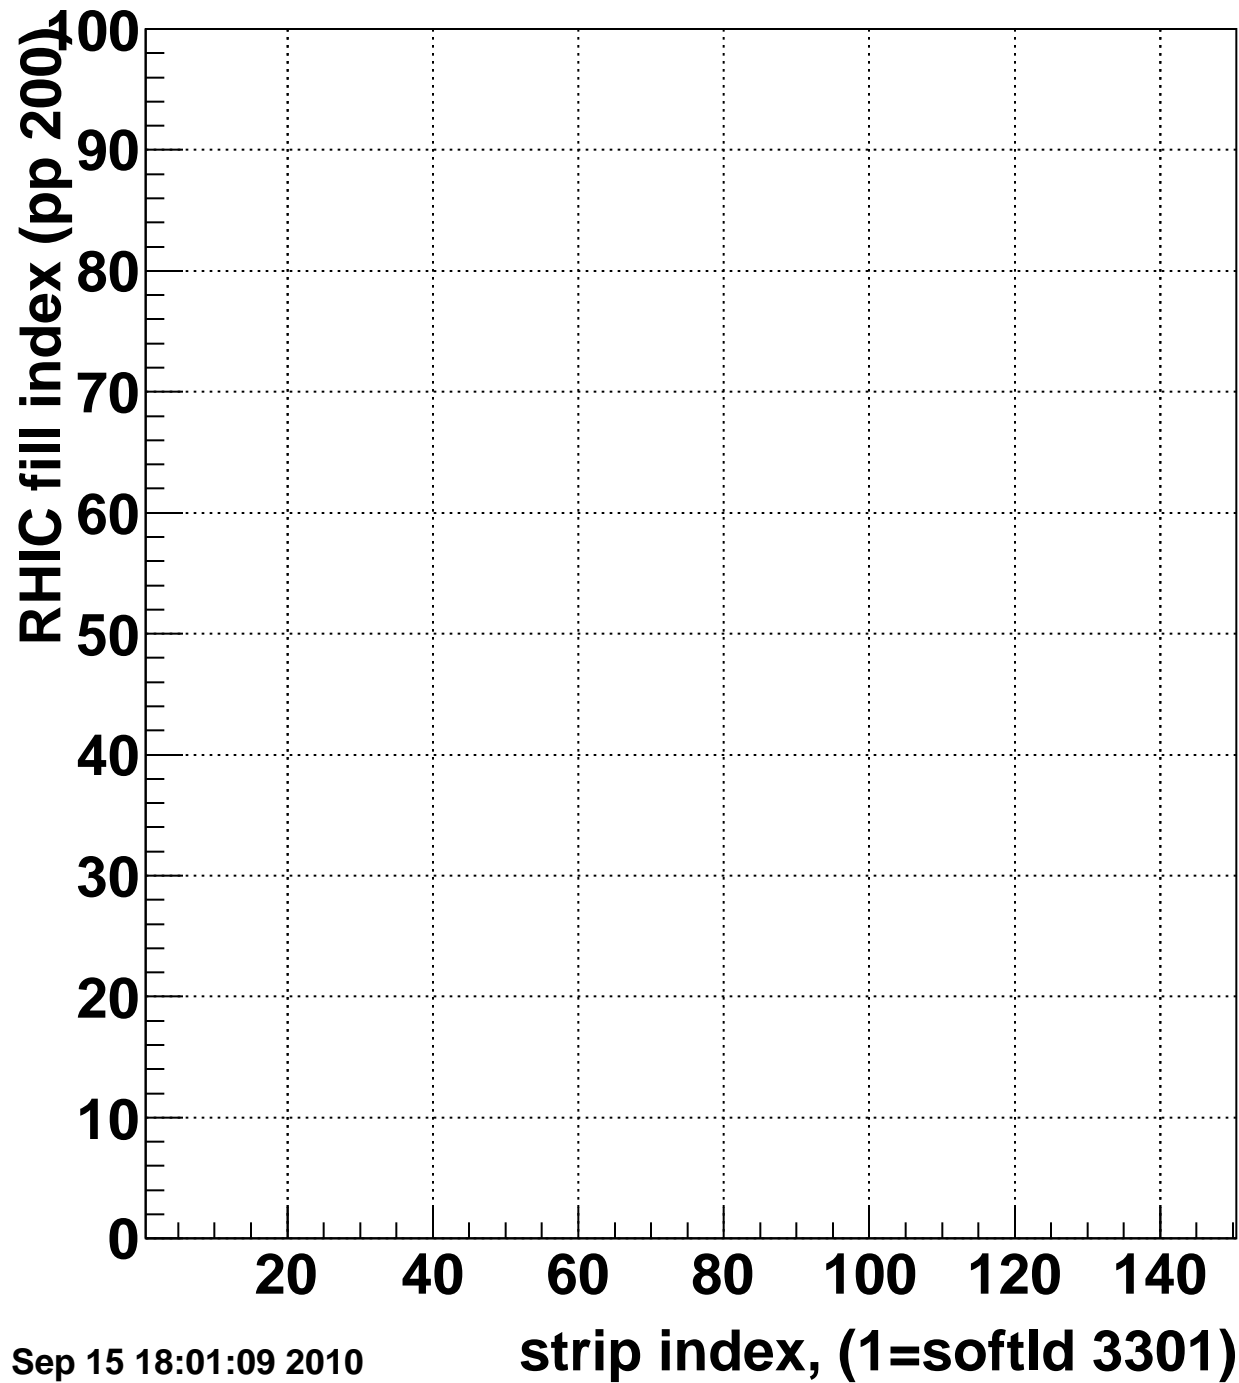

Mpv of ped residuum (ADC), BSMDE mod=23, good strips

Entries 0

Wed Sep 15 18:01:09 2010

Rms of ped residuum (ADC), BSMDE mod=23, good strips

Entries 13172

Wed Sep 15 18:01:09 2010

Bad strips (color=error bits), BSMDE mod=23

Entries 1828

Wed Sep 15 18:01:09 2010

Rms of ped residuum (ADC), BSMDP mod=23, good strips

Entries 13350

Wed Sep 15 18:01:09 2010

Bad strips (color=error bits), BSMDE mod=23

Entries 1650

Wed Sep 15 18:01:09 2010