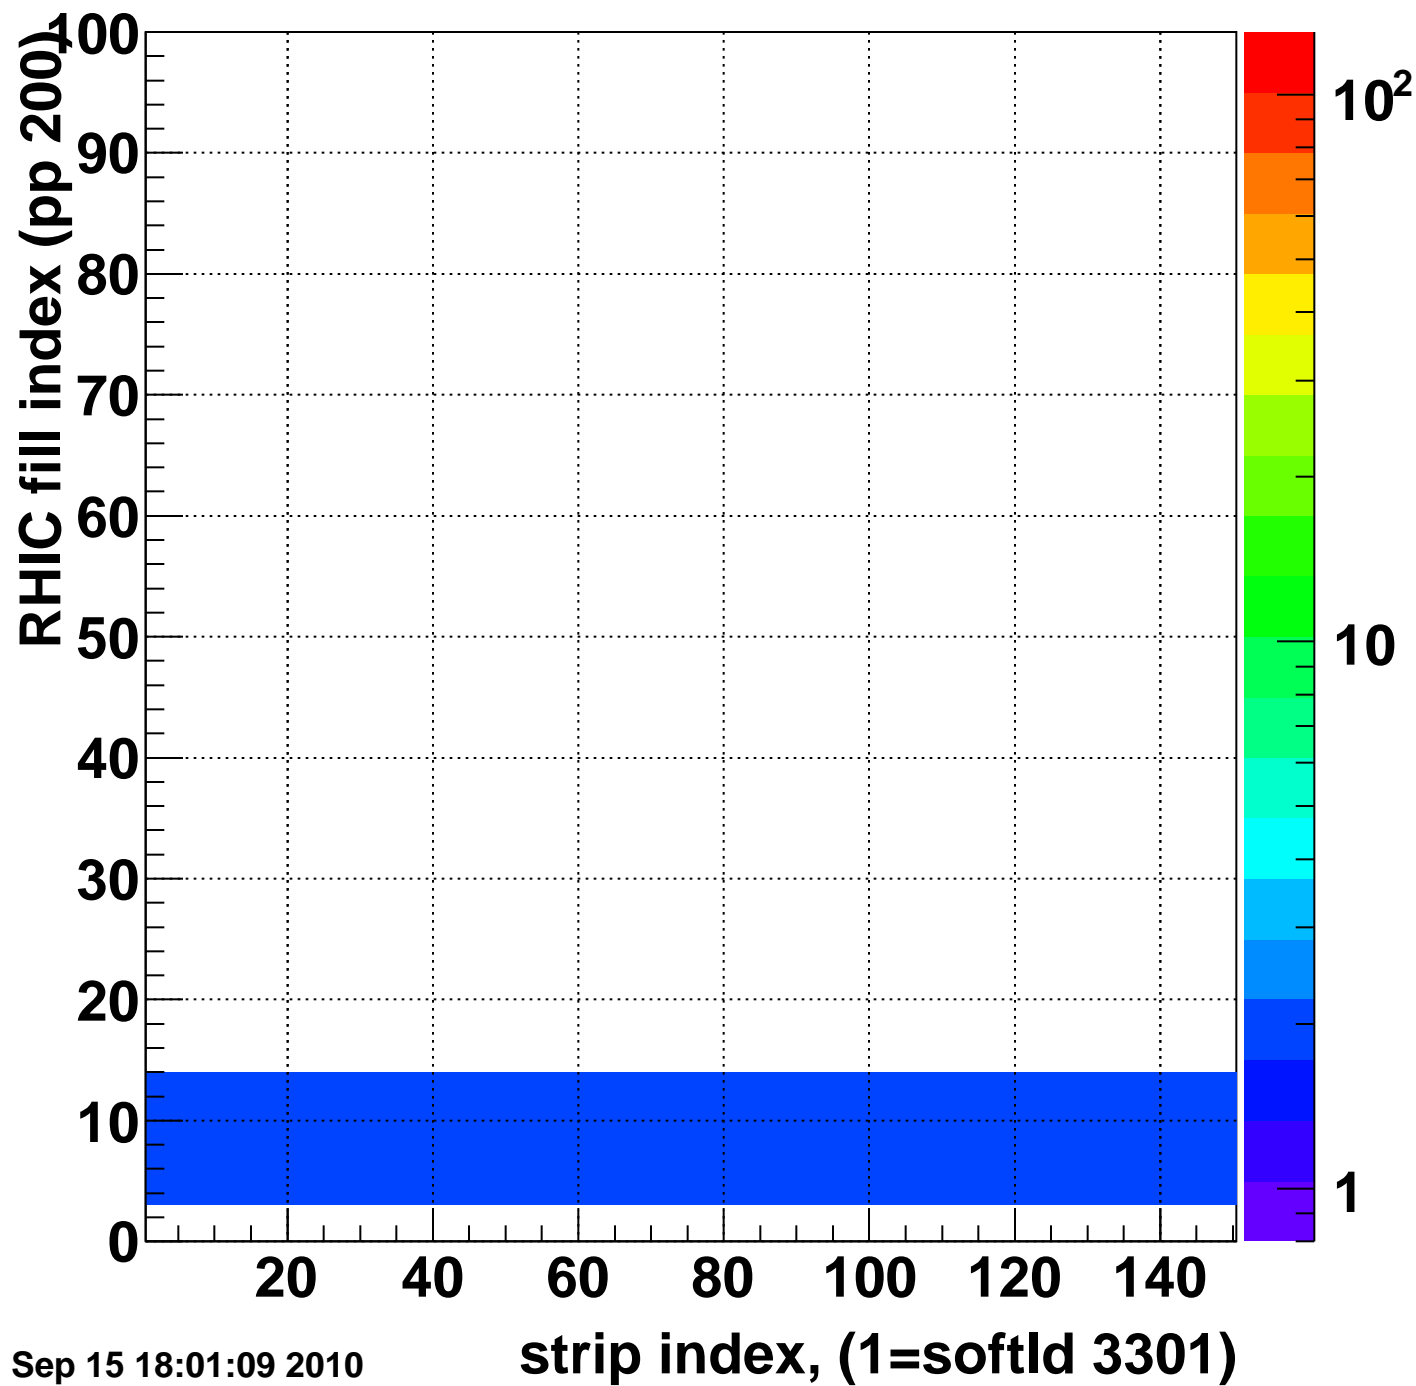

Mpv of ped residuum (ADC), BSMDE mod=23, good strips

Entries 0

Wed Sep 15 18:01:09 2010

Rms of ped residuum (ADC), BSMDE mod=23, good strips

Entries 13172

Wed Sep 15 18:01:09 2010

Bad strips (color=error bits), BSMDE mod=23

Entries 1828

Wed Sep 15 18:01:09 2010

Rms of ped residuum (ADC), BSMDP mod=23, good strips

Entries 13350

Wed Sep 15 18:01:09 2010

Bad strips (color=error bits), BSMDE mod=23

Entries 1650

Wed Sep 15 18:01:09 2010