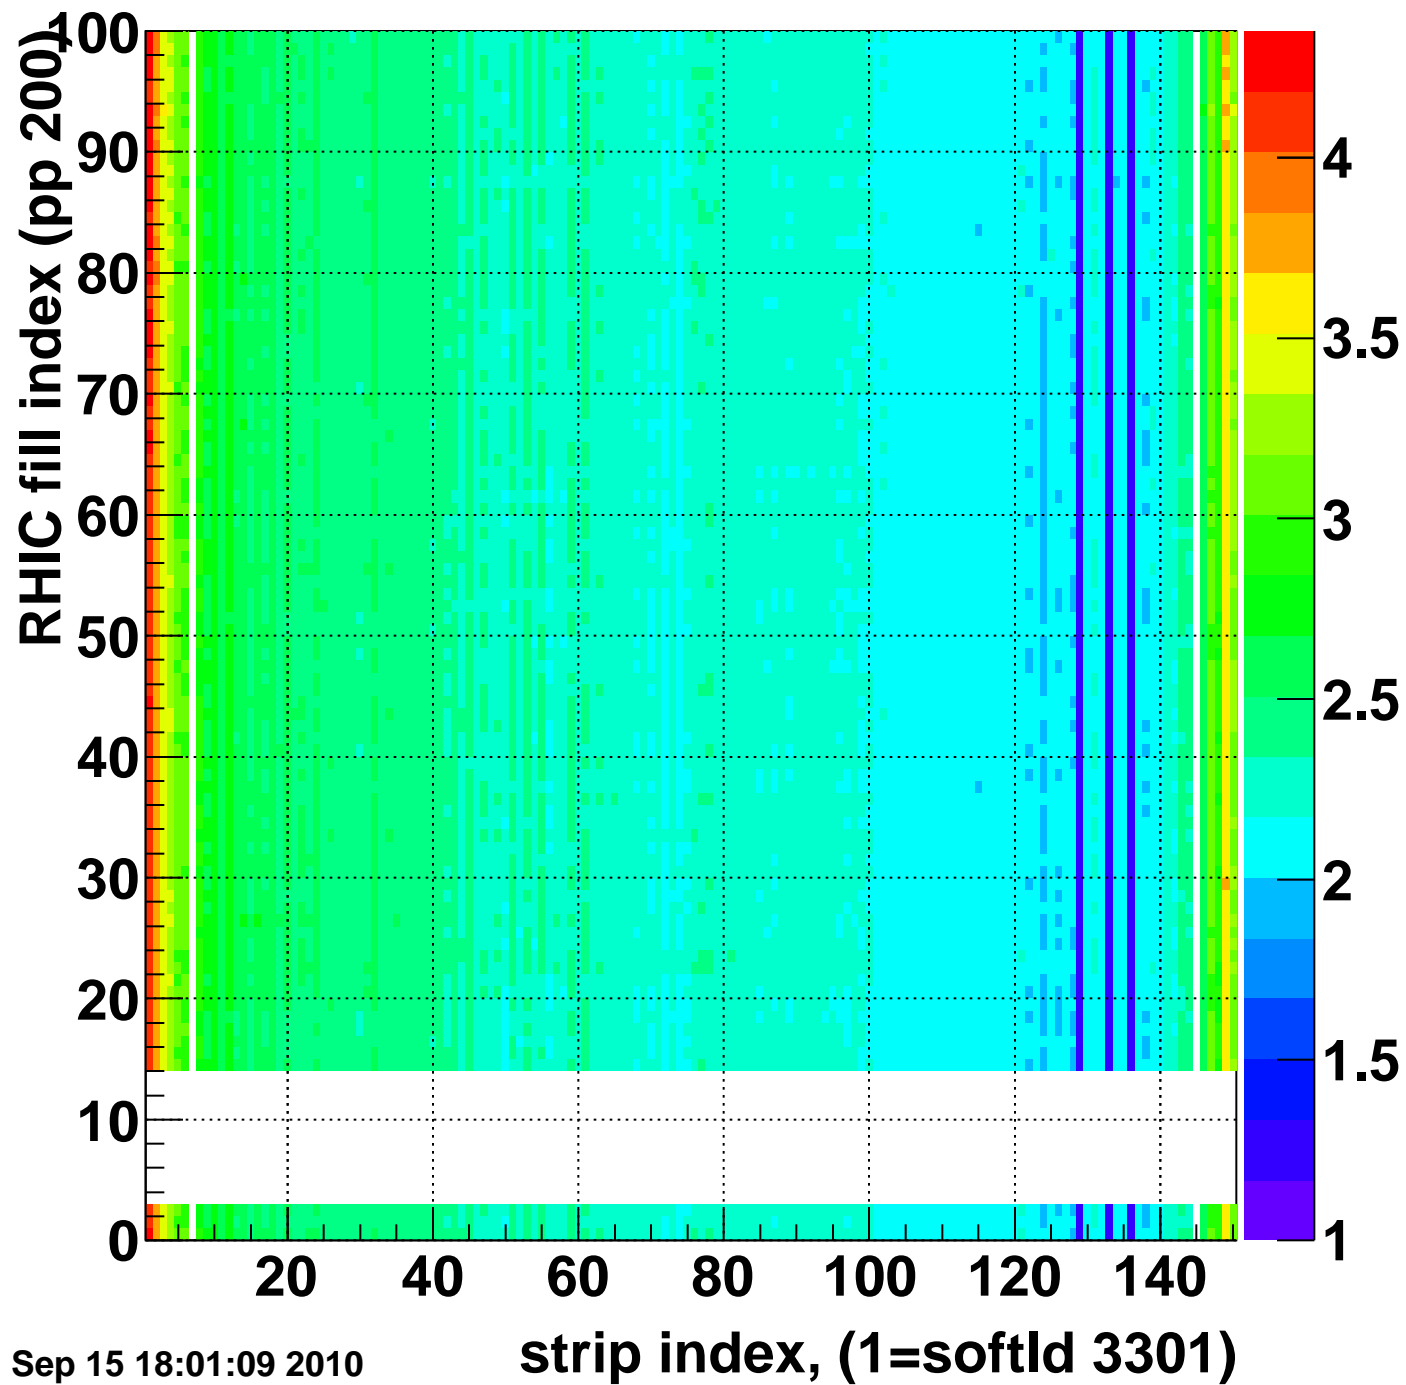

Mpv of ped residuum (ADC), BSMDE mod=23, good strips

Entries 0

Wed Sep 15 18:01:09 2010

Rms of ped residuum (ADC), BSMDE mod=23, good strips

Entries 13172

Wed Sep 15 18:01:09 2010

Bad strips (color=error bits), BSMDE mod=23

Entries 1828

Wed Sep 15 18:01:09 2010

Rms of ped residuum (ADC), BSMDP mod=23, good strips

Entries 13350

Wed Sep 15 18:01:09 2010

Bad strips (color=error bits), BSMDE mod=23

Entries 1650

Wed Sep 15 18:01:09 2010