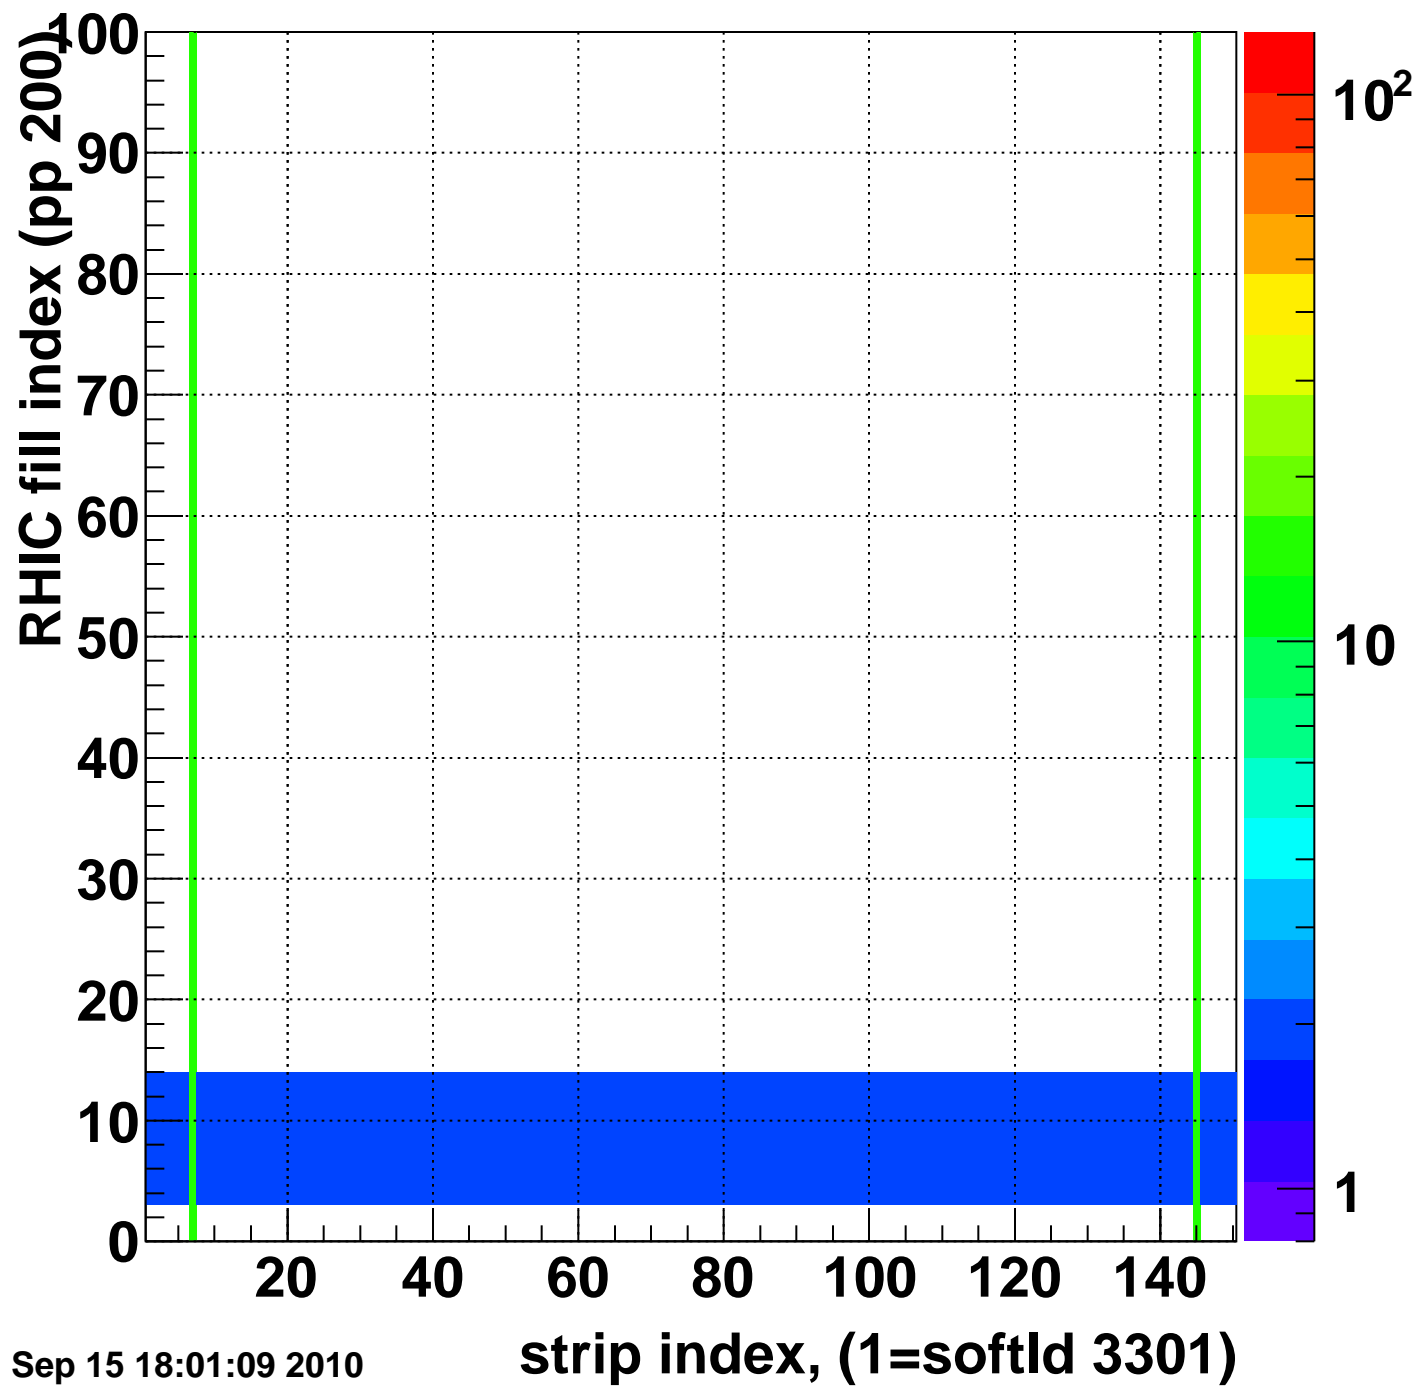

Mpv of ped residuum (ADC), BSMDE mod=23, good strips

Entries 0

Wed Sep 15 18:01:09 2010

Rms of ped residuum (ADC), BSMDE mod=23, good strips

Entries 13172

Wed Sep 15 18:01:09 2010

Bad strips (color=error bits), BSMDE mod=23

Entries 1828

Wed Sep 15 18:01:09 2010

Rms of ped residuum (ADC), BSMDP mod=23, good strips

Entries 13350

Wed Sep 15 18:01:09 2010

Bad strips (color=error bits), BSMDE mod=23

Entries 1650

Wed Sep 15 18:01:09 2010