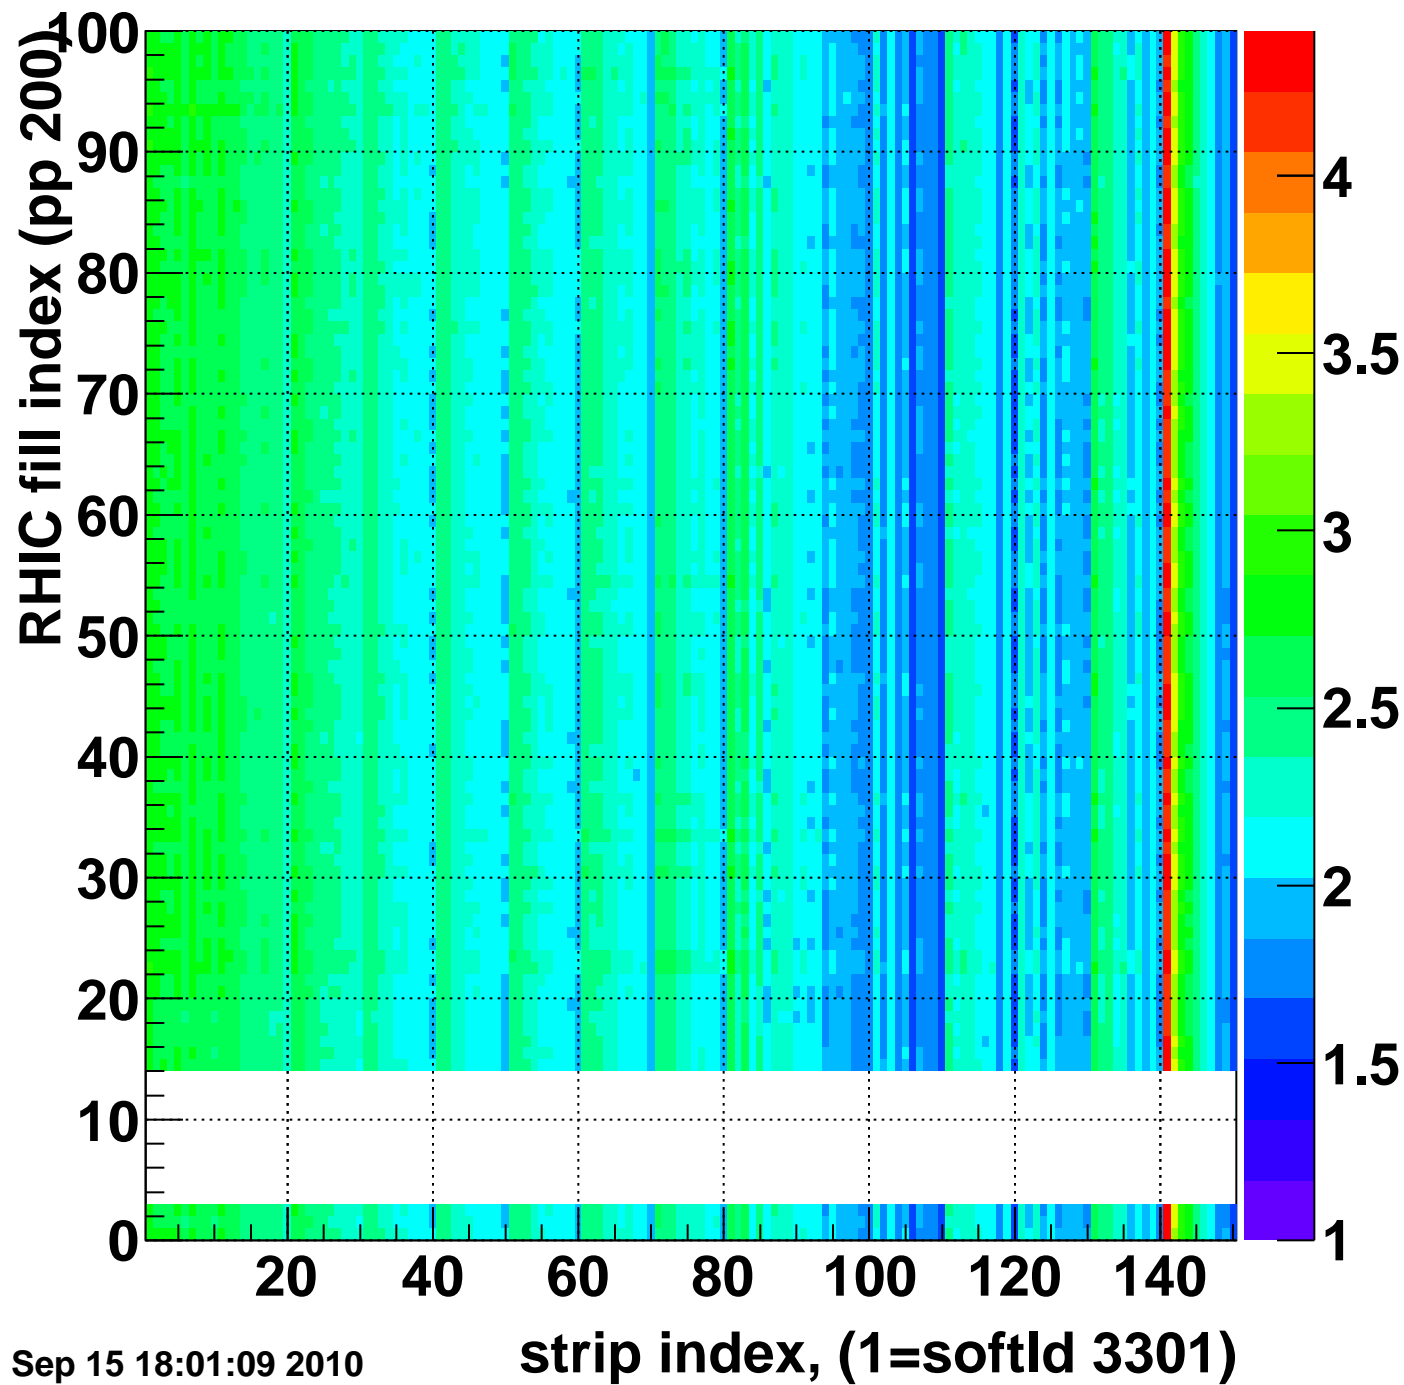

Mpv of ped residuum (ADC), BSMDE mod=23, good strips

Entries 0

Wed Sep 15 18:01:09 2010

Rms of ped residuum (ADC), BSMDE mod=23, good strips

Entries 13172

Wed Sep 15 18:01:09 2010

Bad strips (color=error bits), BSMDE mod=23

Entries 1828

Wed Sep 15 18:01:09 2010

Rms of ped residuum (ADC), BSMDP mod=23, good strips

Entries 13350

Wed Sep 15 18:01:09 2010

Bad strips (color=error bits), BSMDE mod=23

Entries 1650

Wed Sep 15 18:01:09 2010