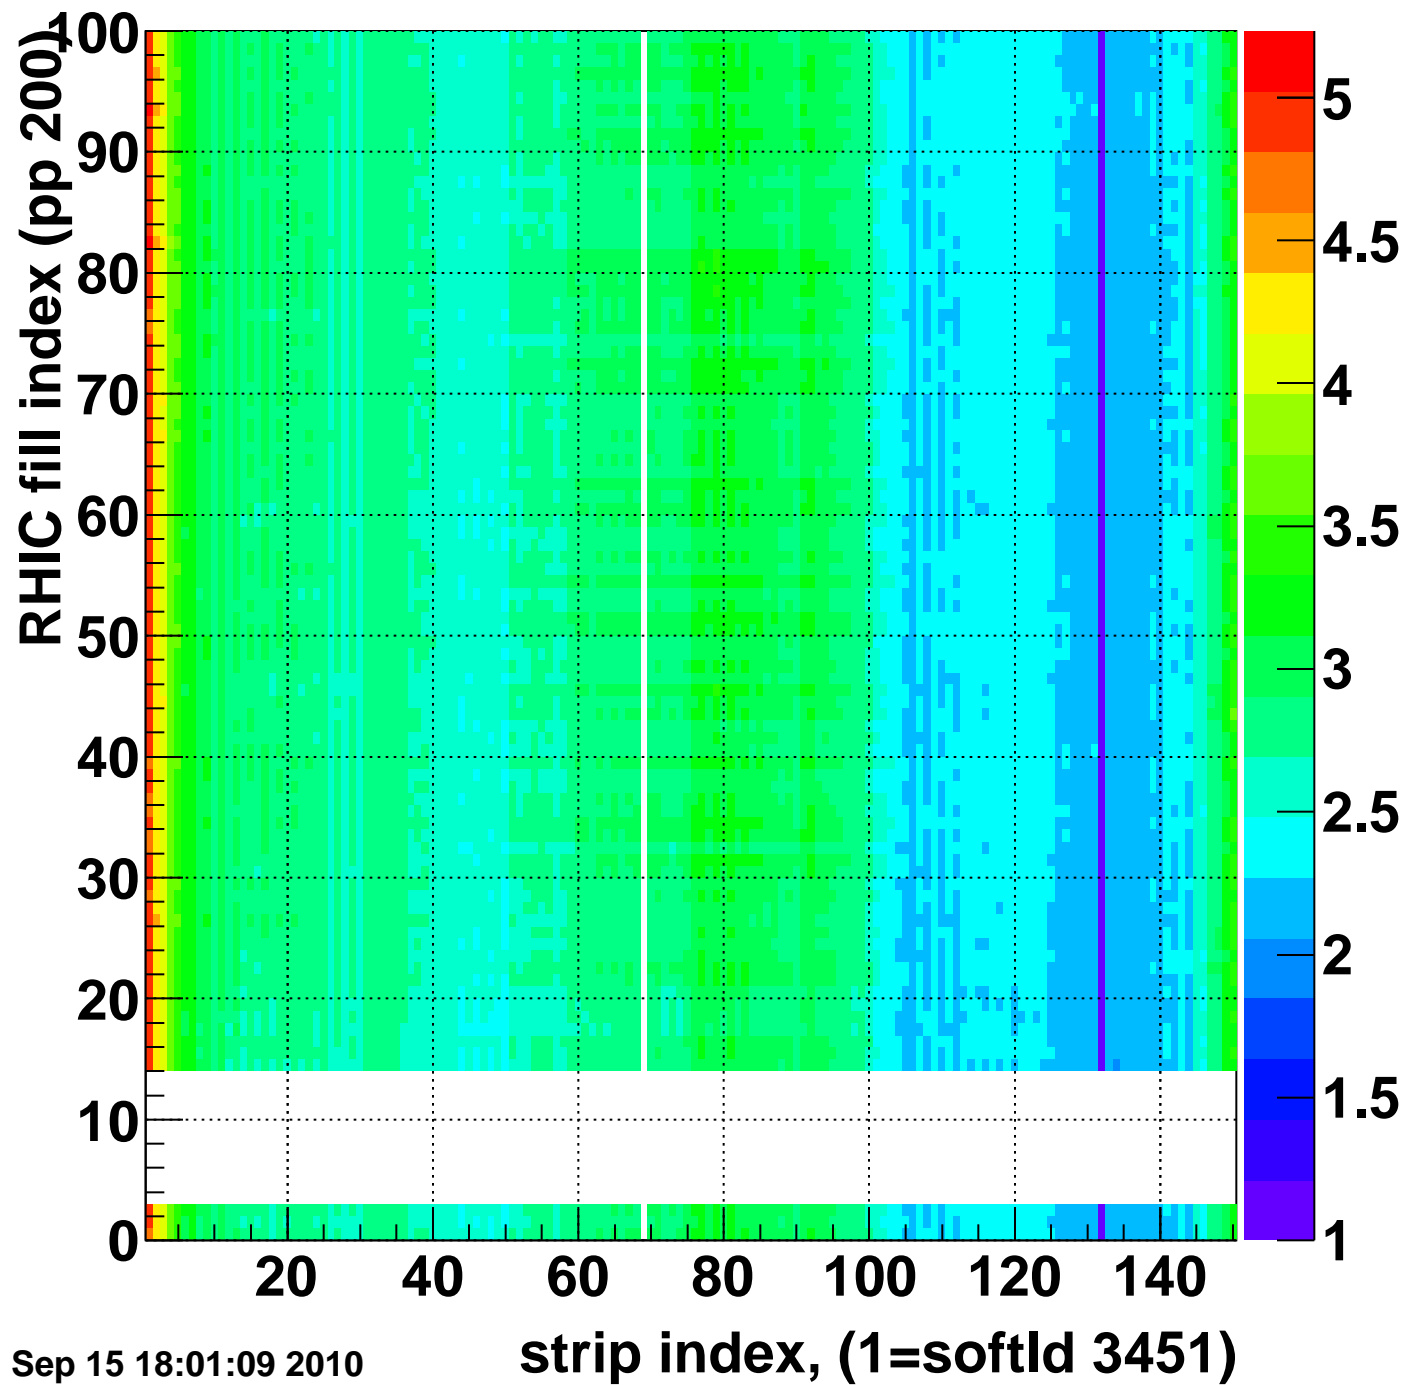

Mpv of ped residuum (ADC), BSMDE mod=24, good strips

Entries 0

Wed Sep 15 18:01:09 2010

Rms of ped residuum (ADC), BSMDE mod=24, good strips

Entries 13261

Wed Sep 15 18:01:09 2010

Bad strips (color=error bits), BSMDE mod=24

Entries 1739

Wed Sep 15 18:01:09 2010

Mpv of ped residuum (ADC), BSMDP mod=24, good strips

Entries 0

Wed Sep 15 18:01:09 2010

Rms of ped residuum (ADC), BSMDP mod=24, good strips

Entries 13350

Wed Sep 15 18:01:09 2010

strip index, (1=softId 3451)

Bad strips (color=error bits), BSMDE mod=24

Entries 1650

Wed Sep 15 18:01:10 2010

strip index, (1=softId 3451)