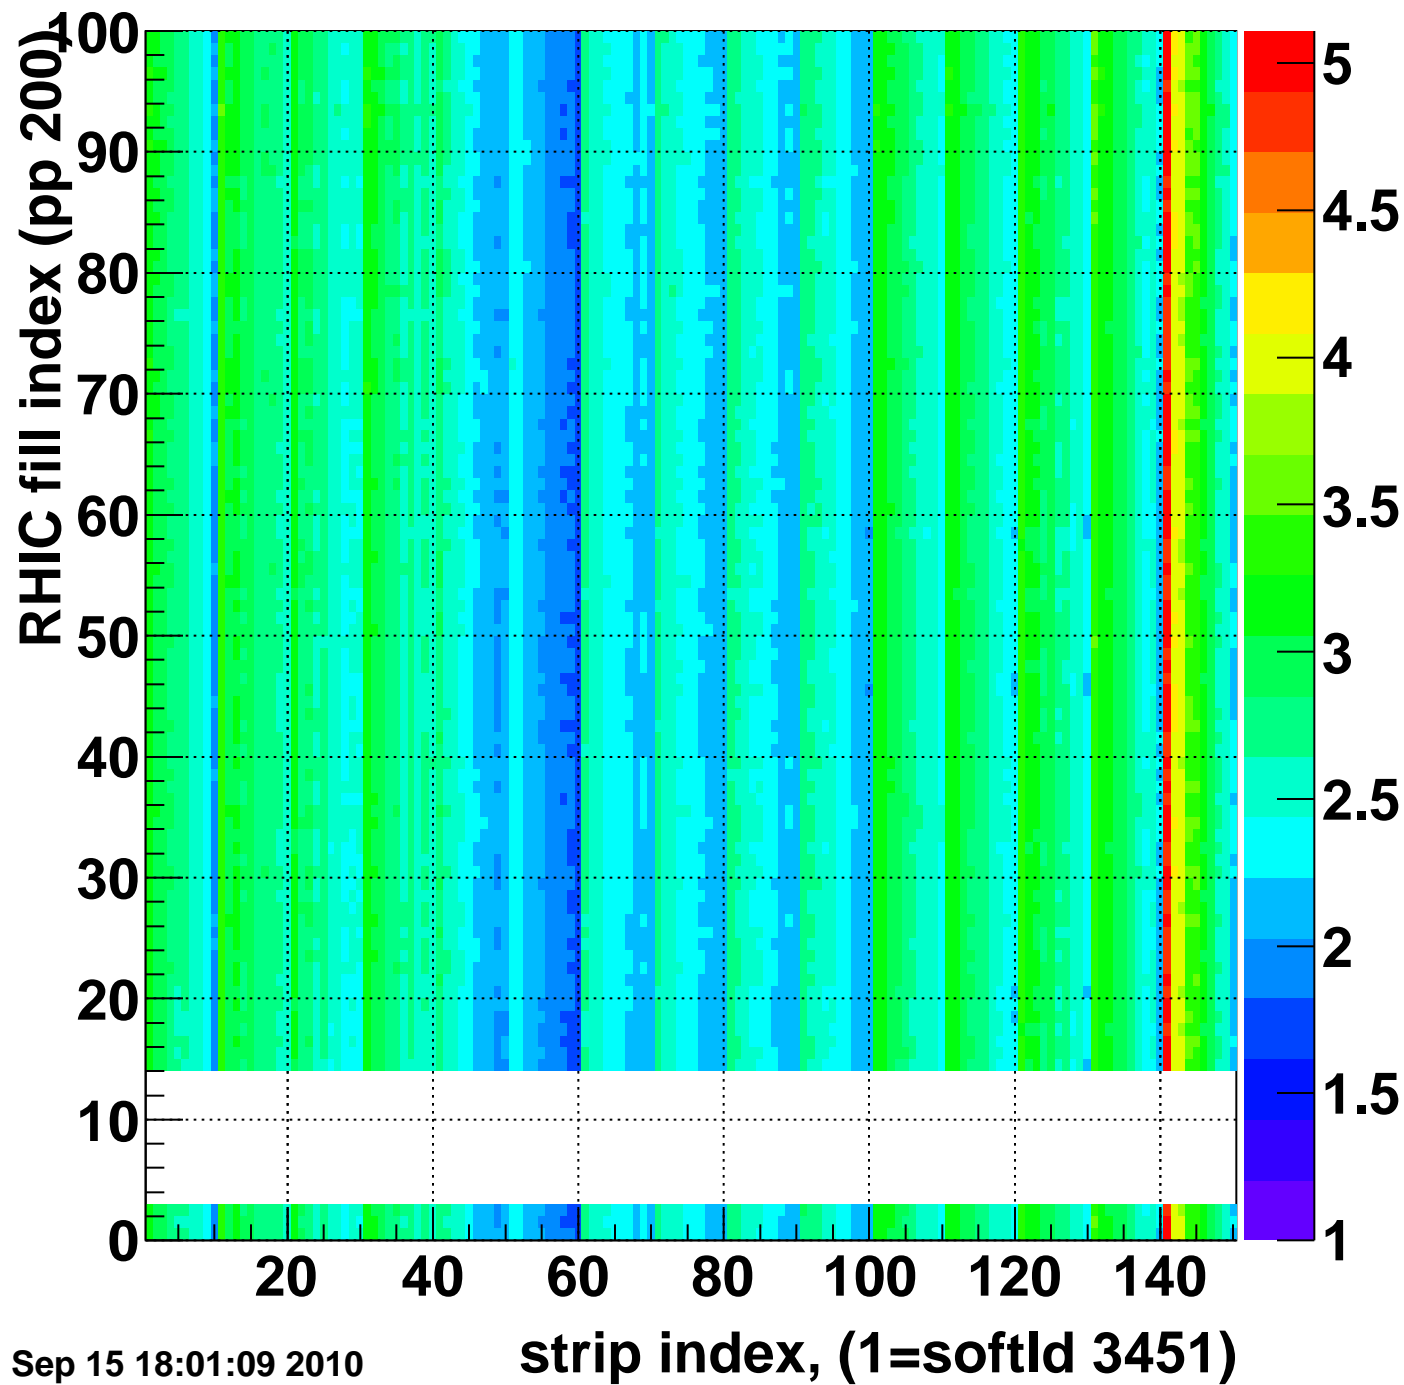

Mpv of ped residuum (ADC), BSMDE mod=24, good strips

Entries 0

Wed Sep 15 18:01:09 2010

Rms of ped residuum (ADC), BSMDE mod=24, good strips

Entries 13261

Wed Sep 15 18:01:09 2010

Bad strips (color=error bits), BSMDE mod=24

Entries 1739

Wed Sep 15 18:01:09 2010

Mpv of ped residuum (ADC), BSMDP mod=24, good strips

Entries 0

Wed Sep 15 18:01:09 2010

Rms of ped residuum (ADC), BSMDP mod=24, good strips

Entries 13350

Wed Sep 15 18:01:09 2010

strip index, (1=softId 3451)

Bad strips (color=error bits), BSMDE mod=24

Entries 1650

Wed Sep 15 18:01:10 2010

strip index, (1=softId 3451)