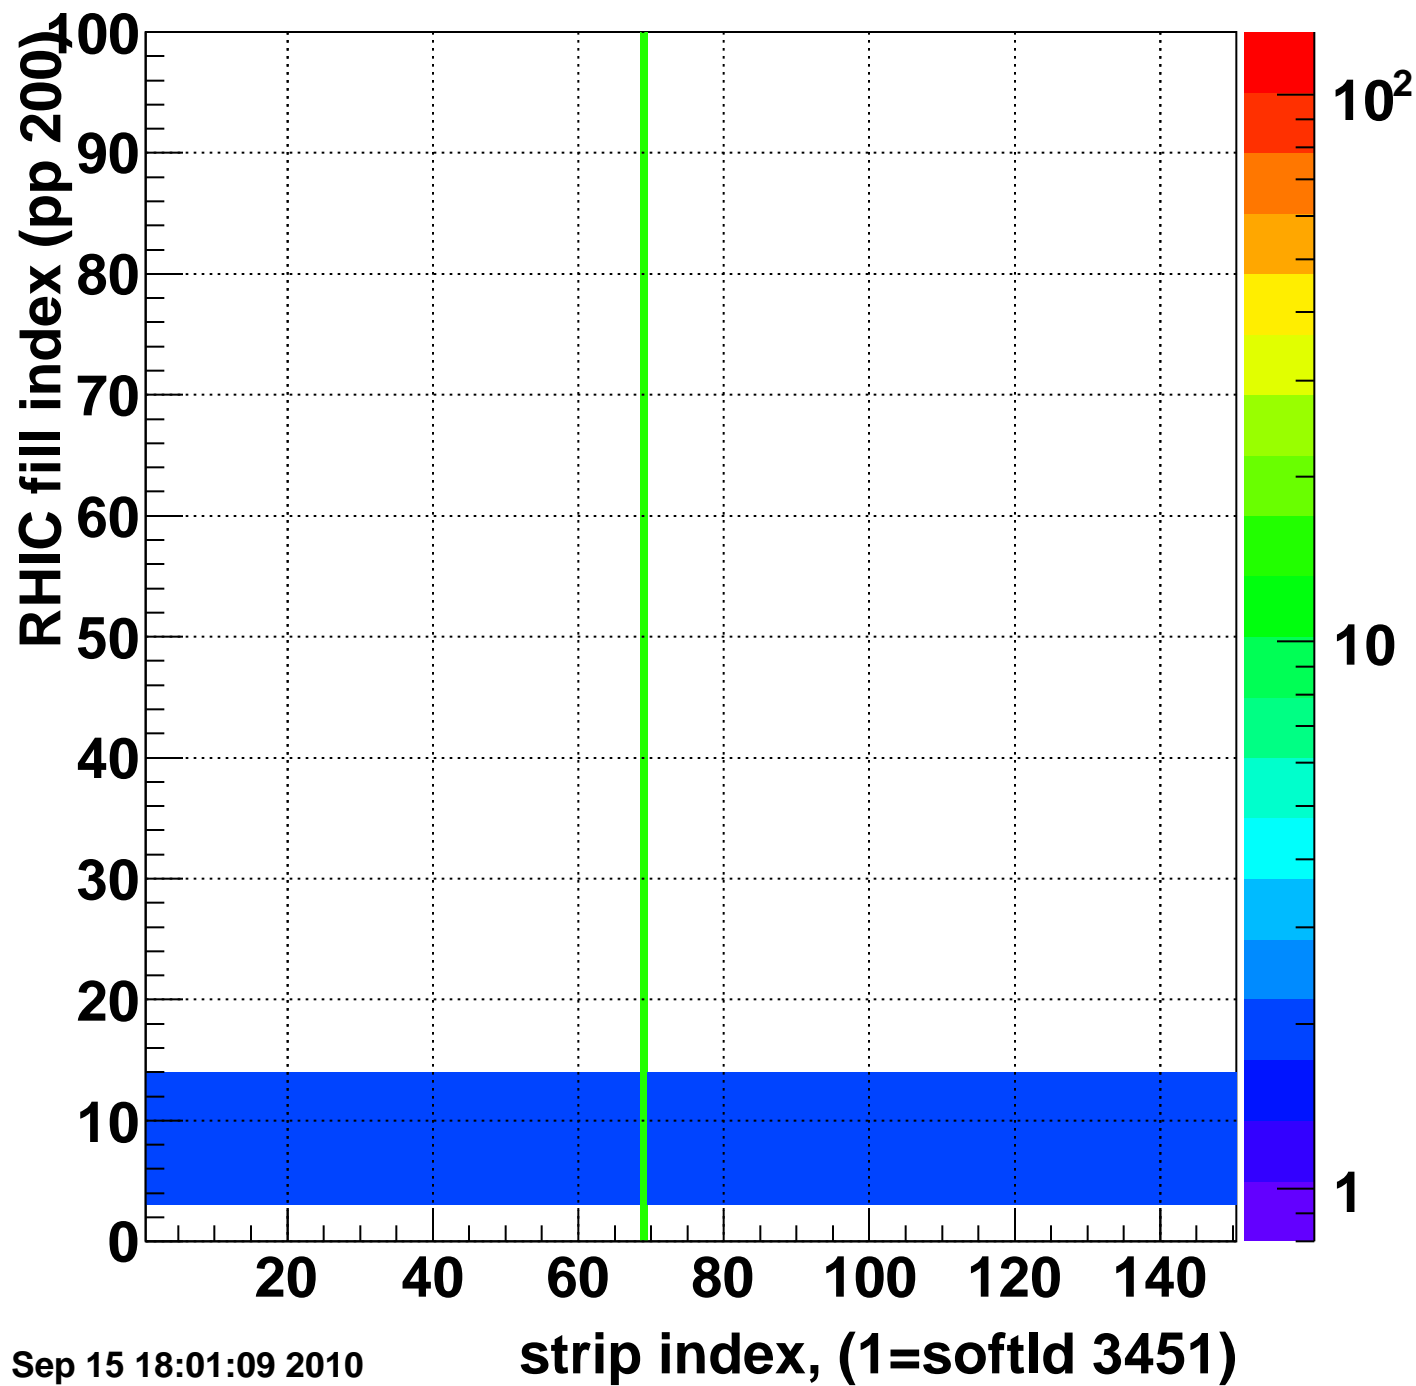

Mpv of ped residuum (ADC), BSMDE mod=24, good strips

Entries 0

Wed Sep 15 18:01:09 2010

Rms of ped residuum (ADC), BSMDE mod=24, good strips

Entries 13261

Wed Sep 15 18:01:09 2010

Bad strips (color=error bits), BSMDE mod=24

Entries 1739

Wed Sep 15 18:01:09 2010

Mpv of ped residuum (ADC), BSMDP mod=24, good strips

Entries 0

Wed Sep 15 18:01:09 2010

Rms of ped residuum (ADC), BSMDP mod=24, good strips

Entries 13350

Wed Sep 15 18:01:09 2010

strip index, (1=softId 3451)

Bad strips (color=error bits), BSMDE mod=24

Entries 1650

Wed Sep 15 18:01:10 2010

strip index, (1=softId 3451)