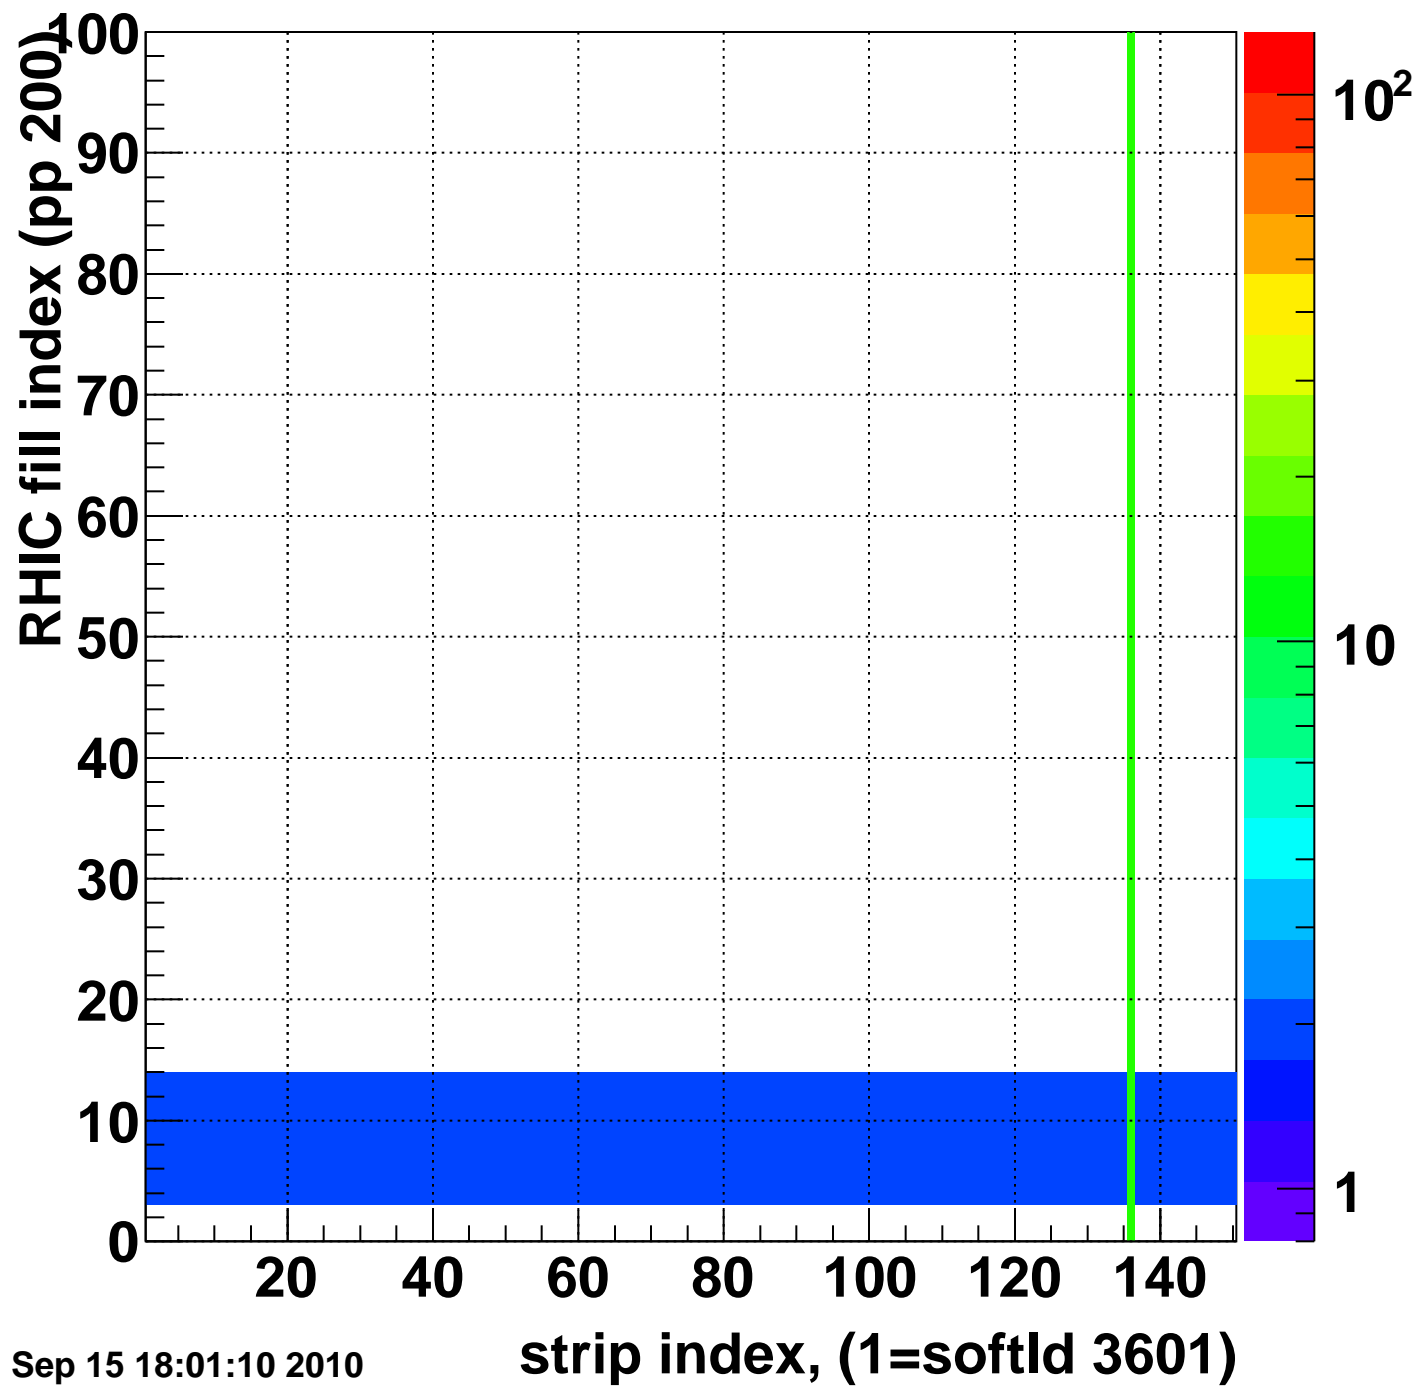

Rms of ped residuum (ADC), BSMDE mod=25, good strips

Entries 13350

Wed Sep 15 18:01:10 2010

Bad strips (color=error bits), BSMDE mod=25

Entries 1650

Wed Sep 15 18:01:10 2010

Rms of ped residuum (ADC), BSMDP mod=25, good strips

Entries 13261

Wed Sep 15 18:01:10 2010

Bad strips (color=error bits), BSMDE mod=25

Entries 1739

Wed Sep 15 18:01:10 2010