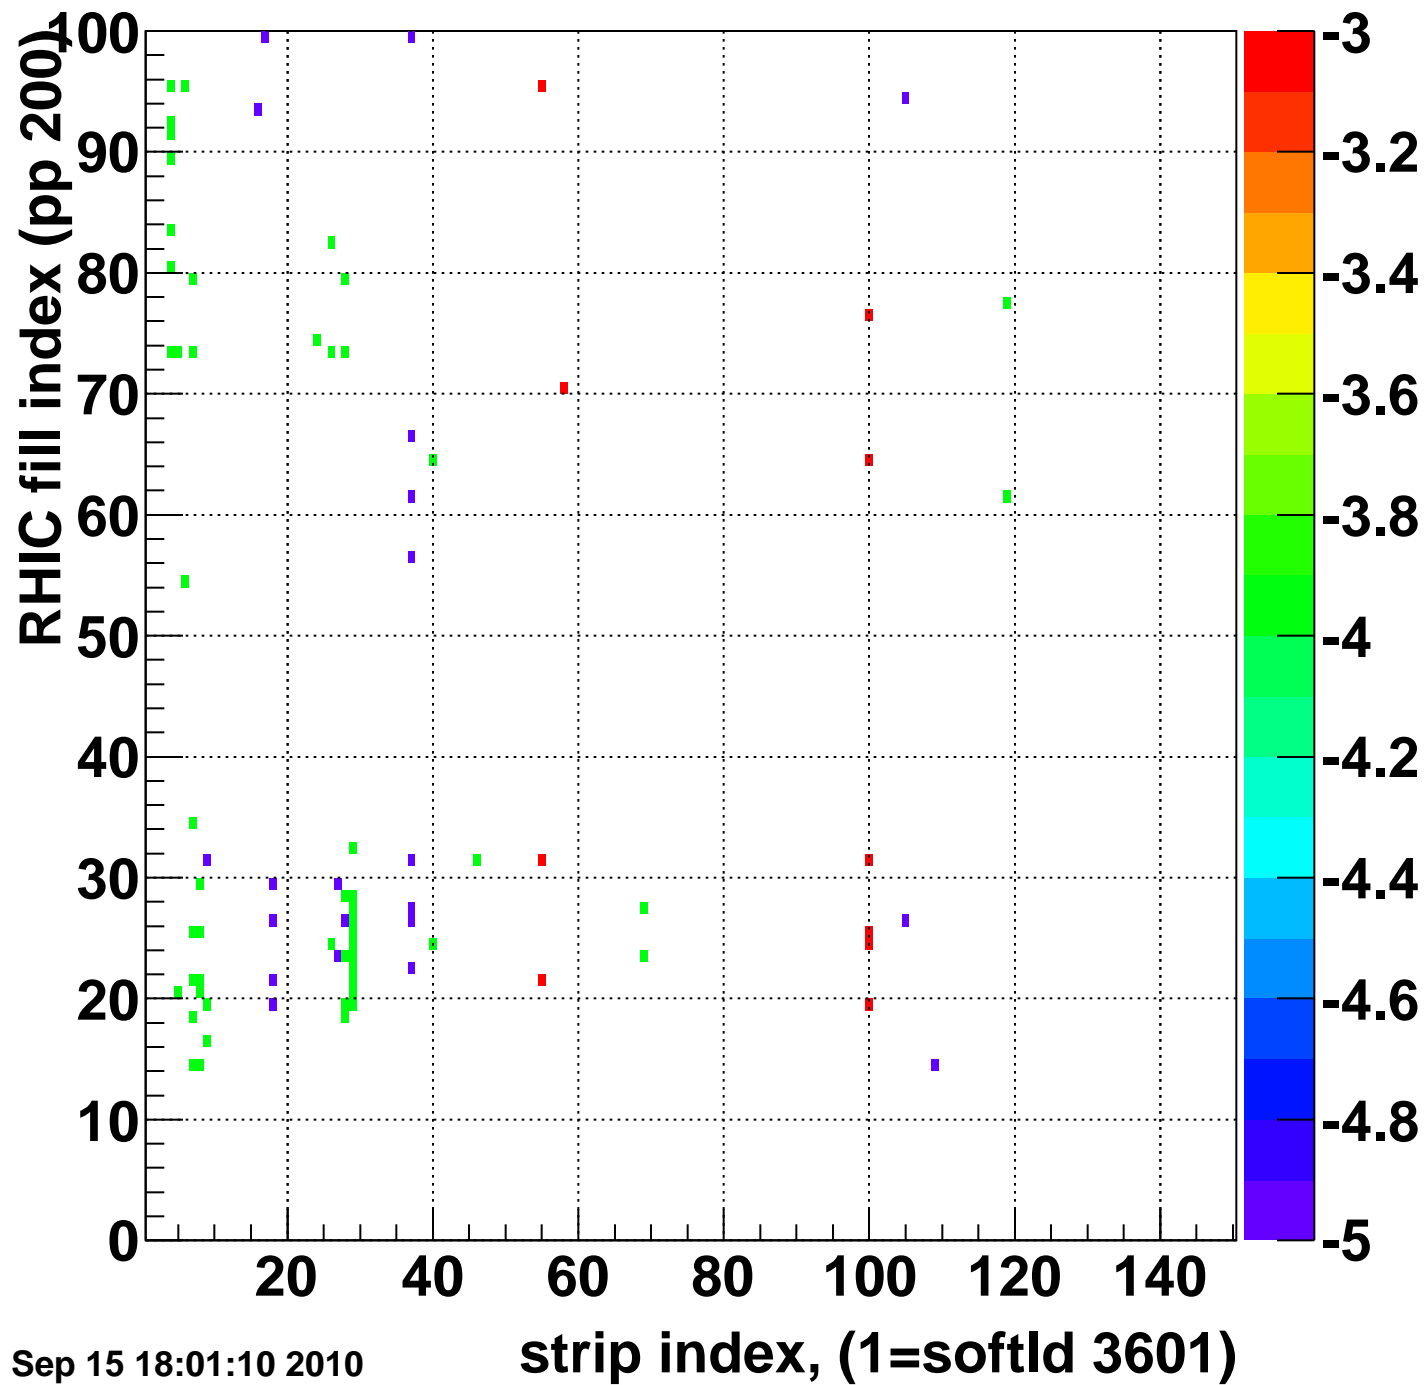

Rms of ped residuum (ADC), BSMDE mod=25, good strips

Entries 13350

Wed Sep 15 18:01:10 2010

Bad strips (color=error bits), BSMDE mod=25

Entries 1650

Wed Sep 15 18:01:10 2010

Rms of ped residuum (ADC), BSMDP mod=25, good strips

Entries 13261

Wed Sep 15 18:01:10 2010

Bad strips (color=error bits), BSMDE mod=25

Entries 1739

Wed Sep 15 18:01:10 2010