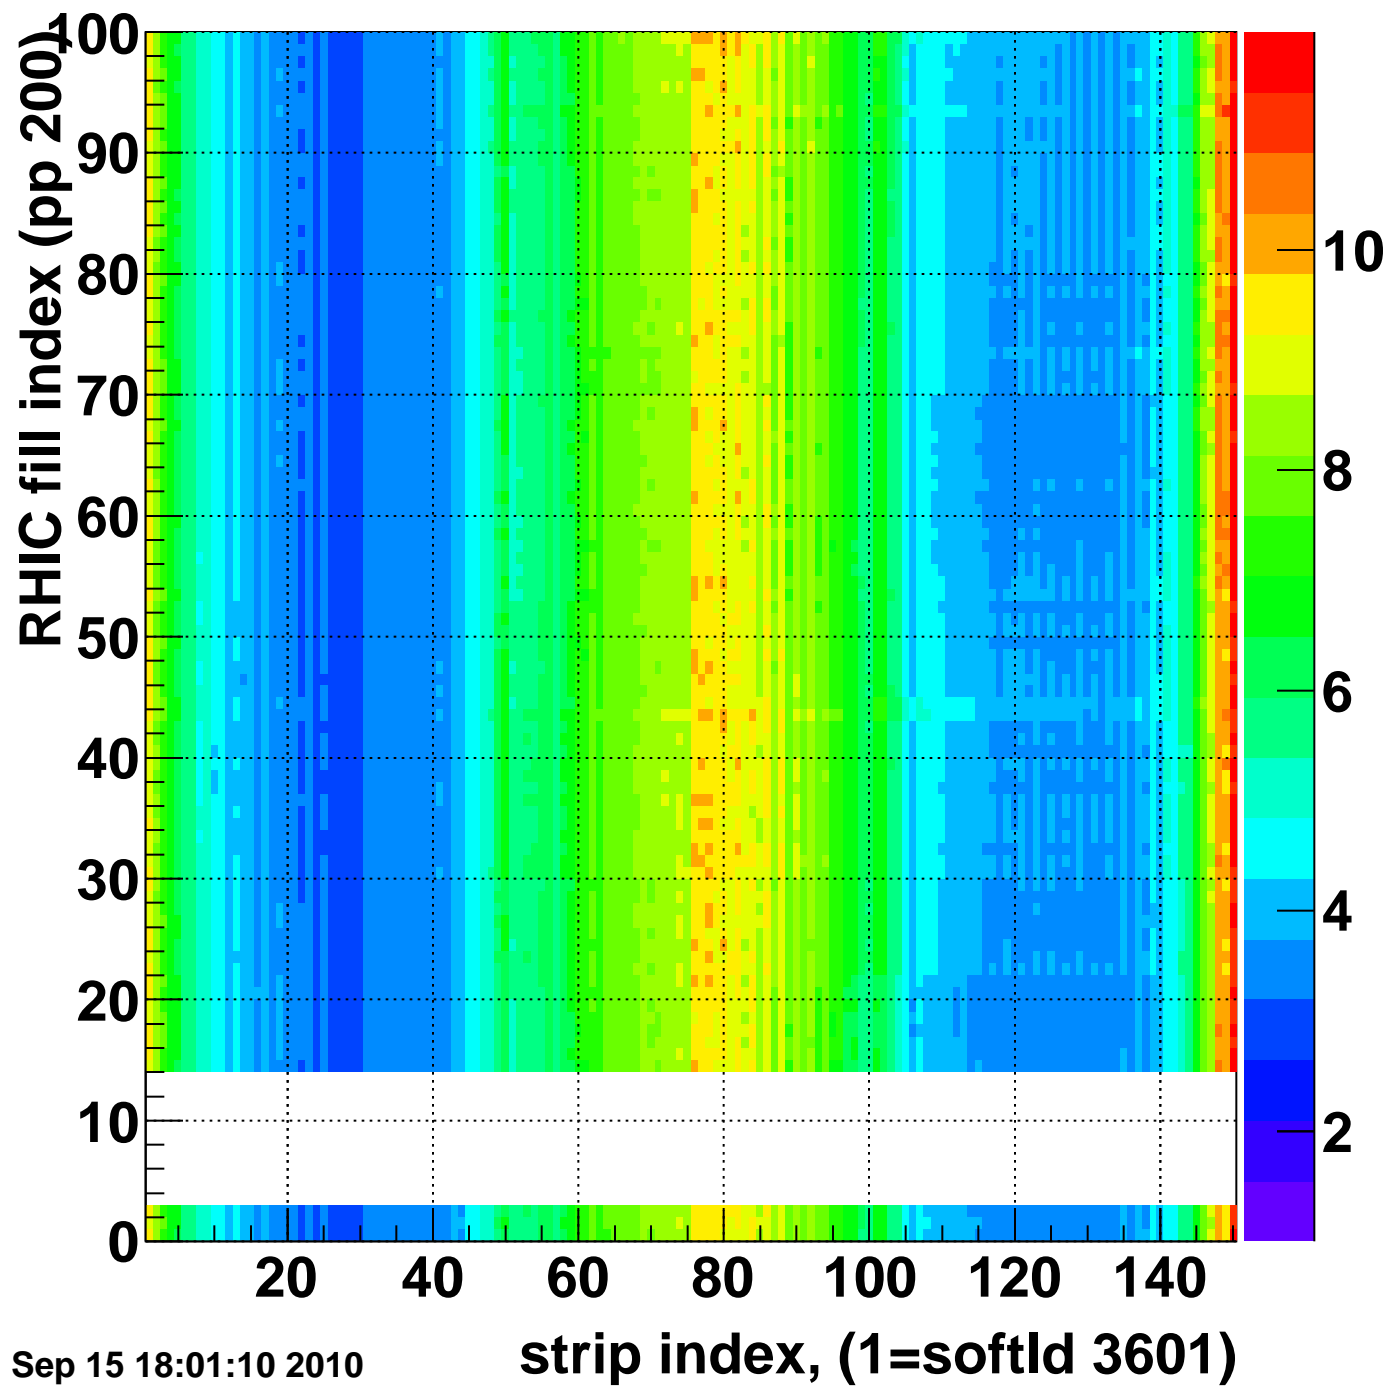

Rms of ped residuum (ADC), BSMDE mod=25, good strips

Entries 13350

Wed Sep 15 18:01:10 2010

Bad strips (color=error bits), BSMDE mod=25

Entries 1650

Wed Sep 15 18:01:10 2010

Rms of ped residuum (ADC), BSMDP mod=25, good strips

Entries 13261

Wed Sep 15 18:01:10 2010

Bad strips (color=error bits), BSMDE mod=25

Entries 1739

Wed Sep 15 18:01:10 2010