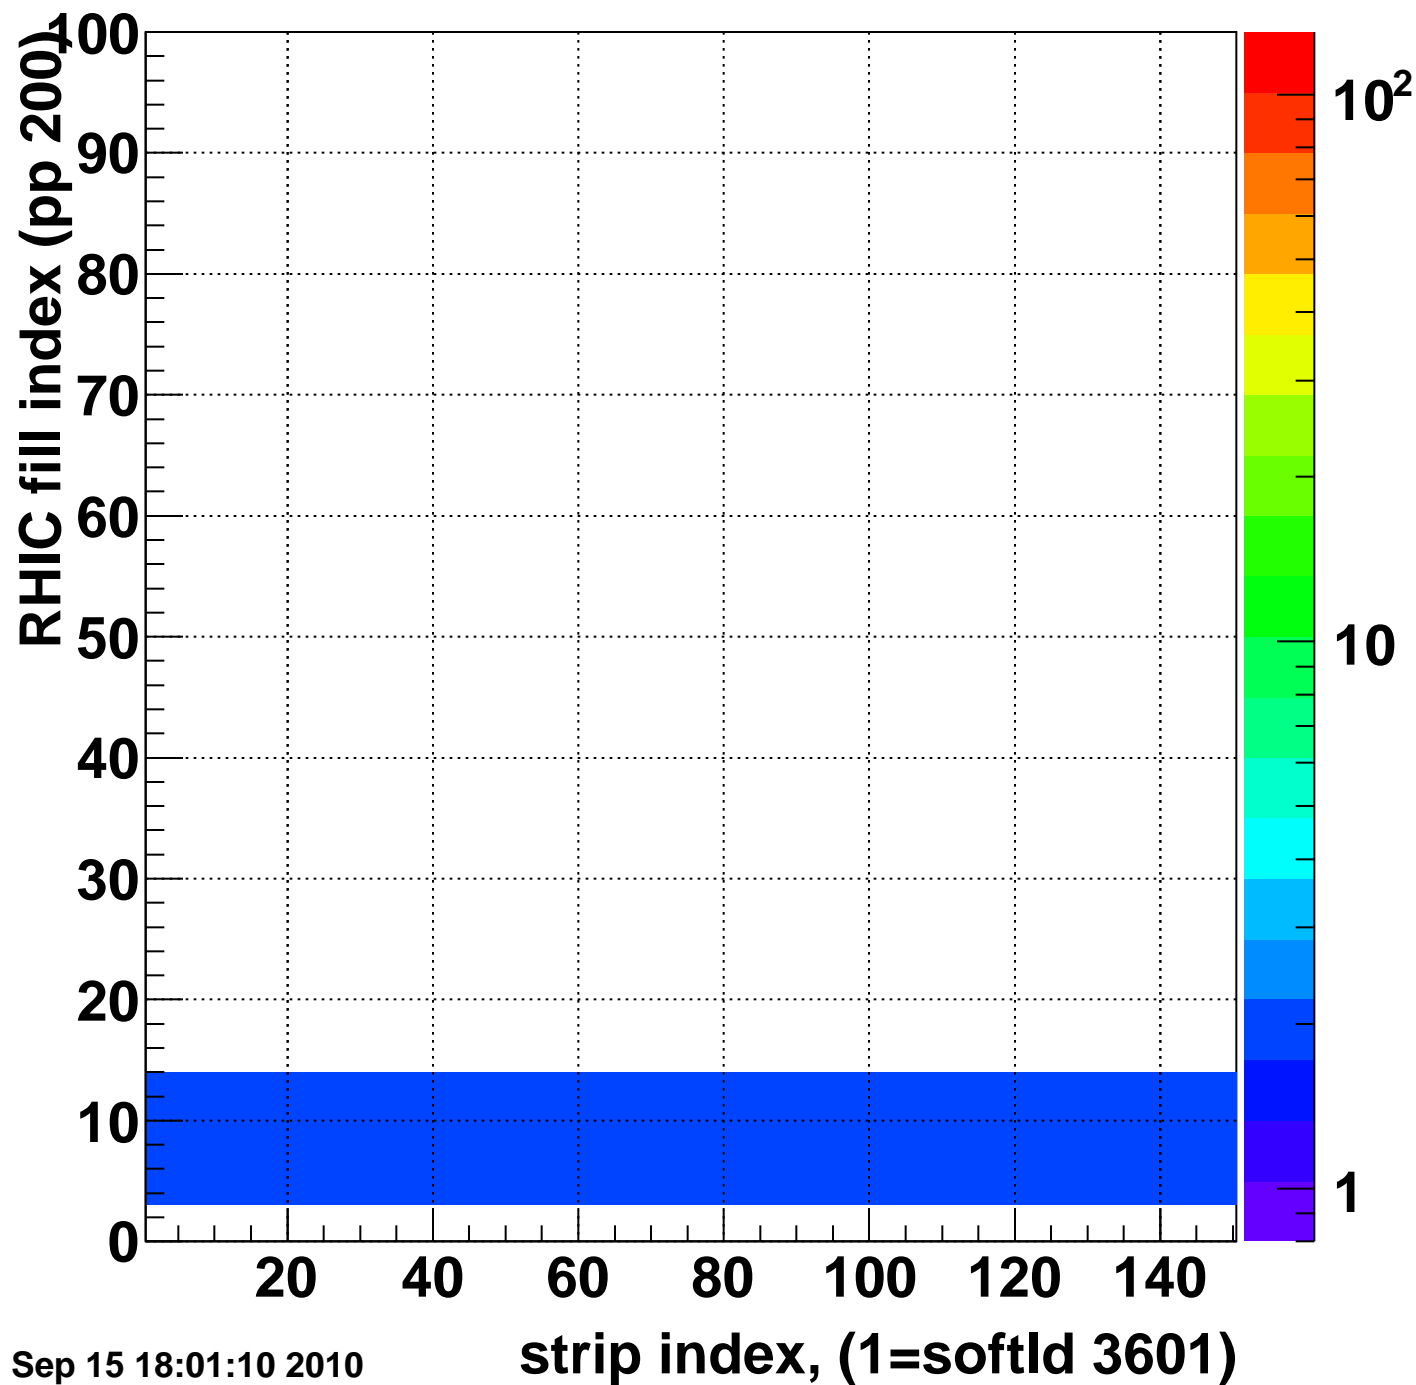

Rms of ped residuum (ADC), BSMDE mod=25, good strips

Entries 13350

Wed Sep 15 18:01:10 2010

Bad strips (color=error bits), BSMDE mod=25

Entries 1650

Wed Sep 15 18:01:10 2010

Rms of ped residuum (ADC), BSMDP mod=25, good strips

Entries 13261

Wed Sep 15 18:01:10 2010

Bad strips (color=error bits), BSMDE mod=25

Entries 1739

Wed Sep 15 18:01:10 2010