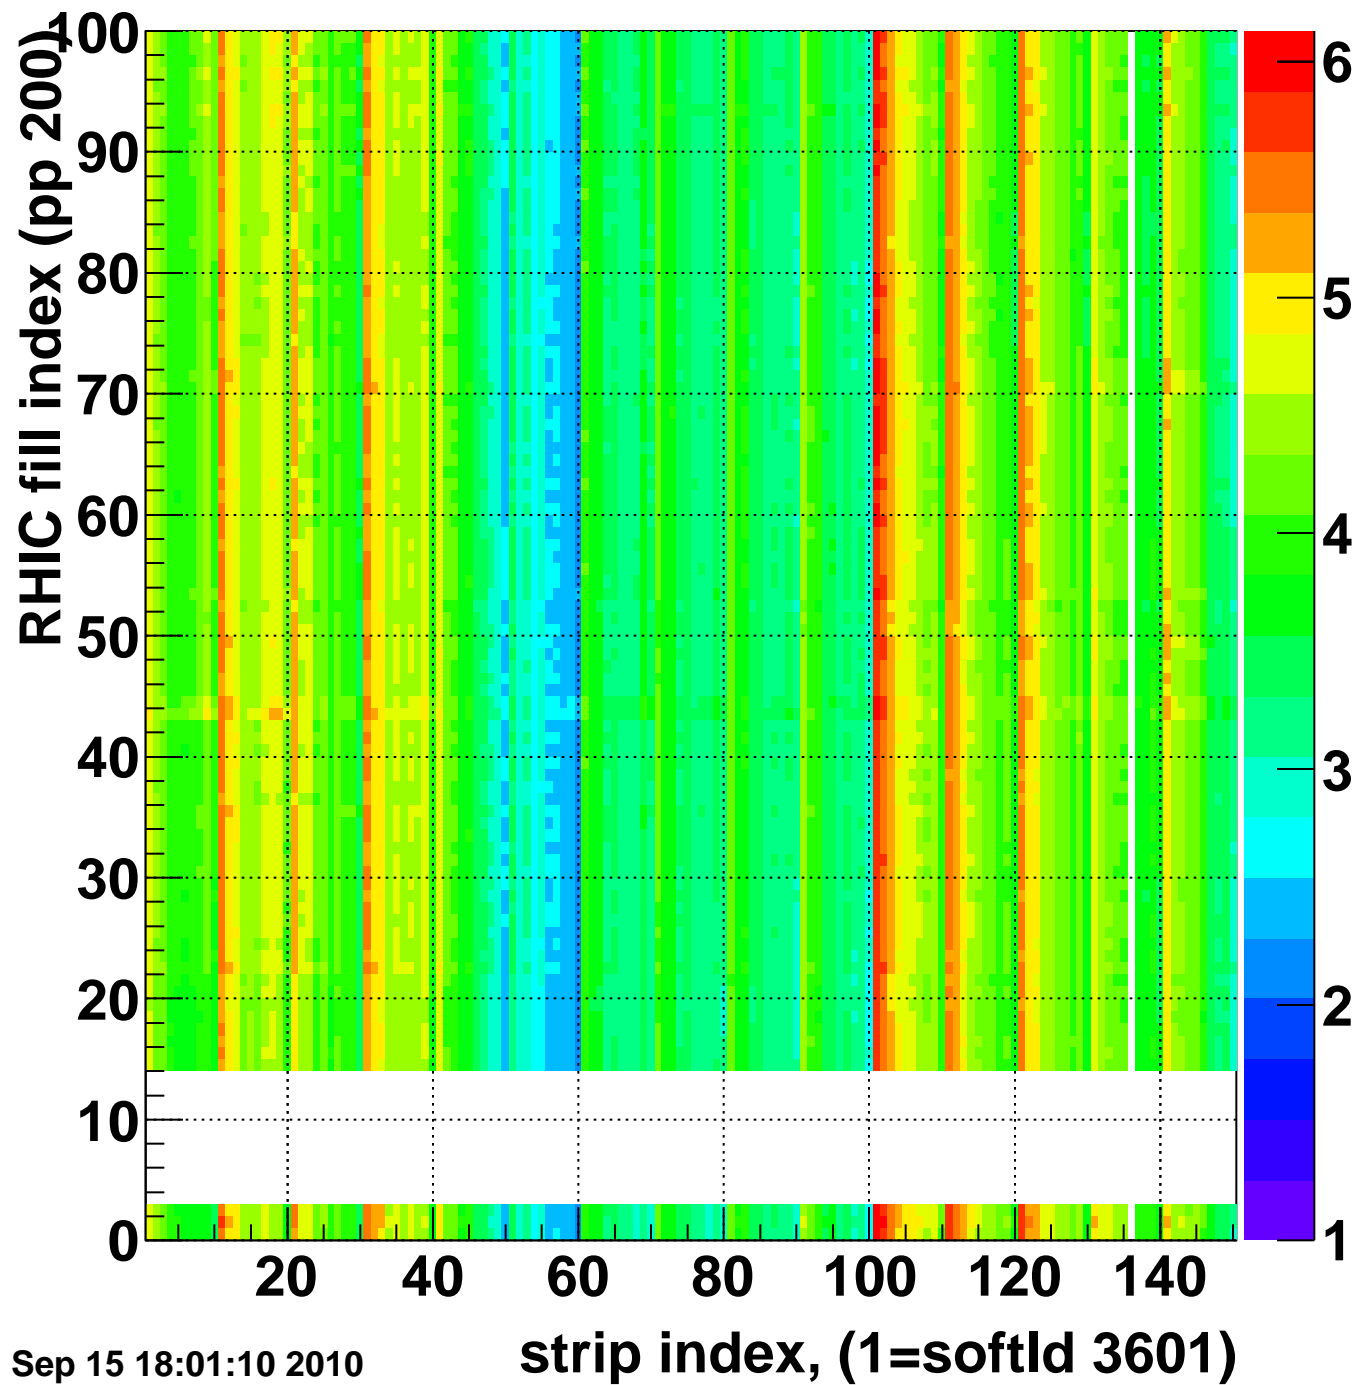

Rms of ped residuum (ADC), BSMDE mod=25, good strips

Entries 13350

Wed Sep 15 18:01:10 2010

Bad strips (color=error bits), BSMDE mod=25

Entries 1650

Wed Sep 15 18:01:10 2010

Rms of ped residuum (ADC), BSMDP mod=25, good strips

Entries 13261

Wed Sep 15 18:01:10 2010

Bad strips (color=error bits), BSMDE mod=25

Entries 1739

Wed Sep 15 18:01:10 2010