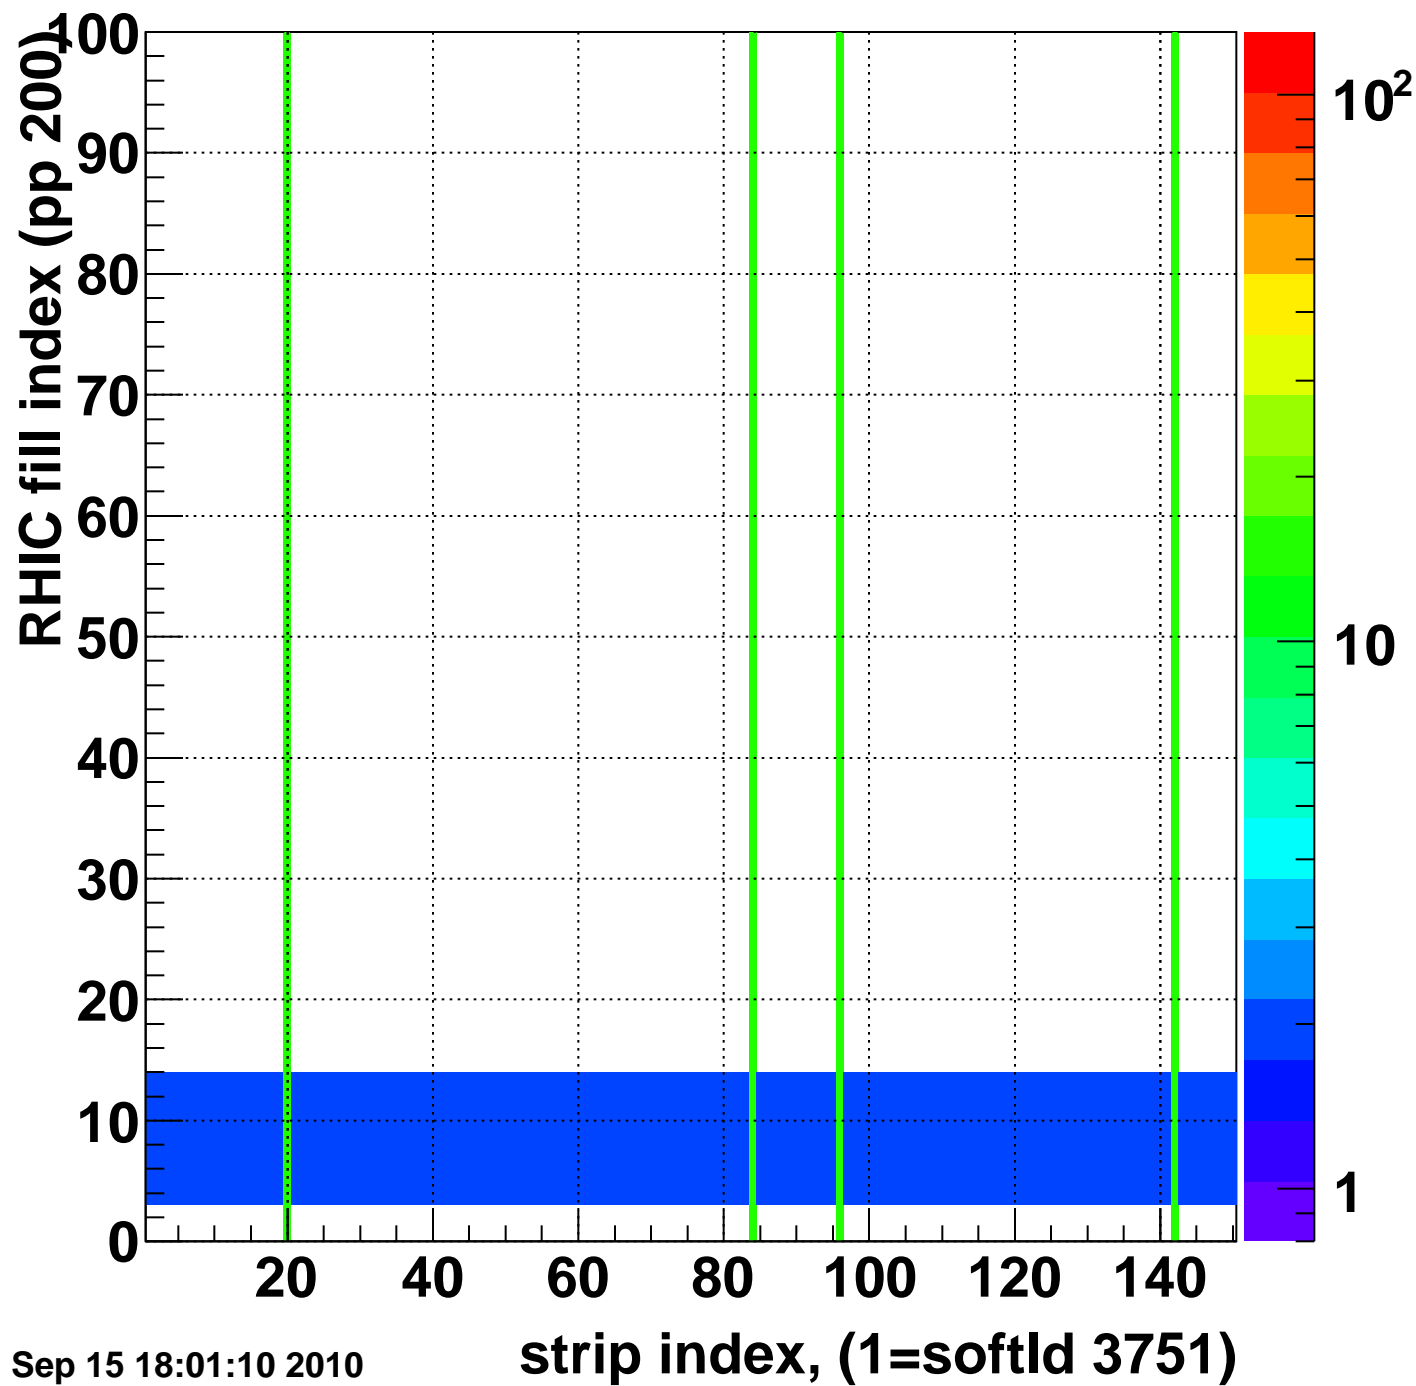

Bad strips (color=error bits), BSMDE mod=26

Entries 2006

Wed Sep 15 18:01:10 2010

Bad strips (color=error bits), BSMDE mod=26

Entries 1650

Wed Sep 15 18:01:10 2010

strip index, (1=softId 3751)