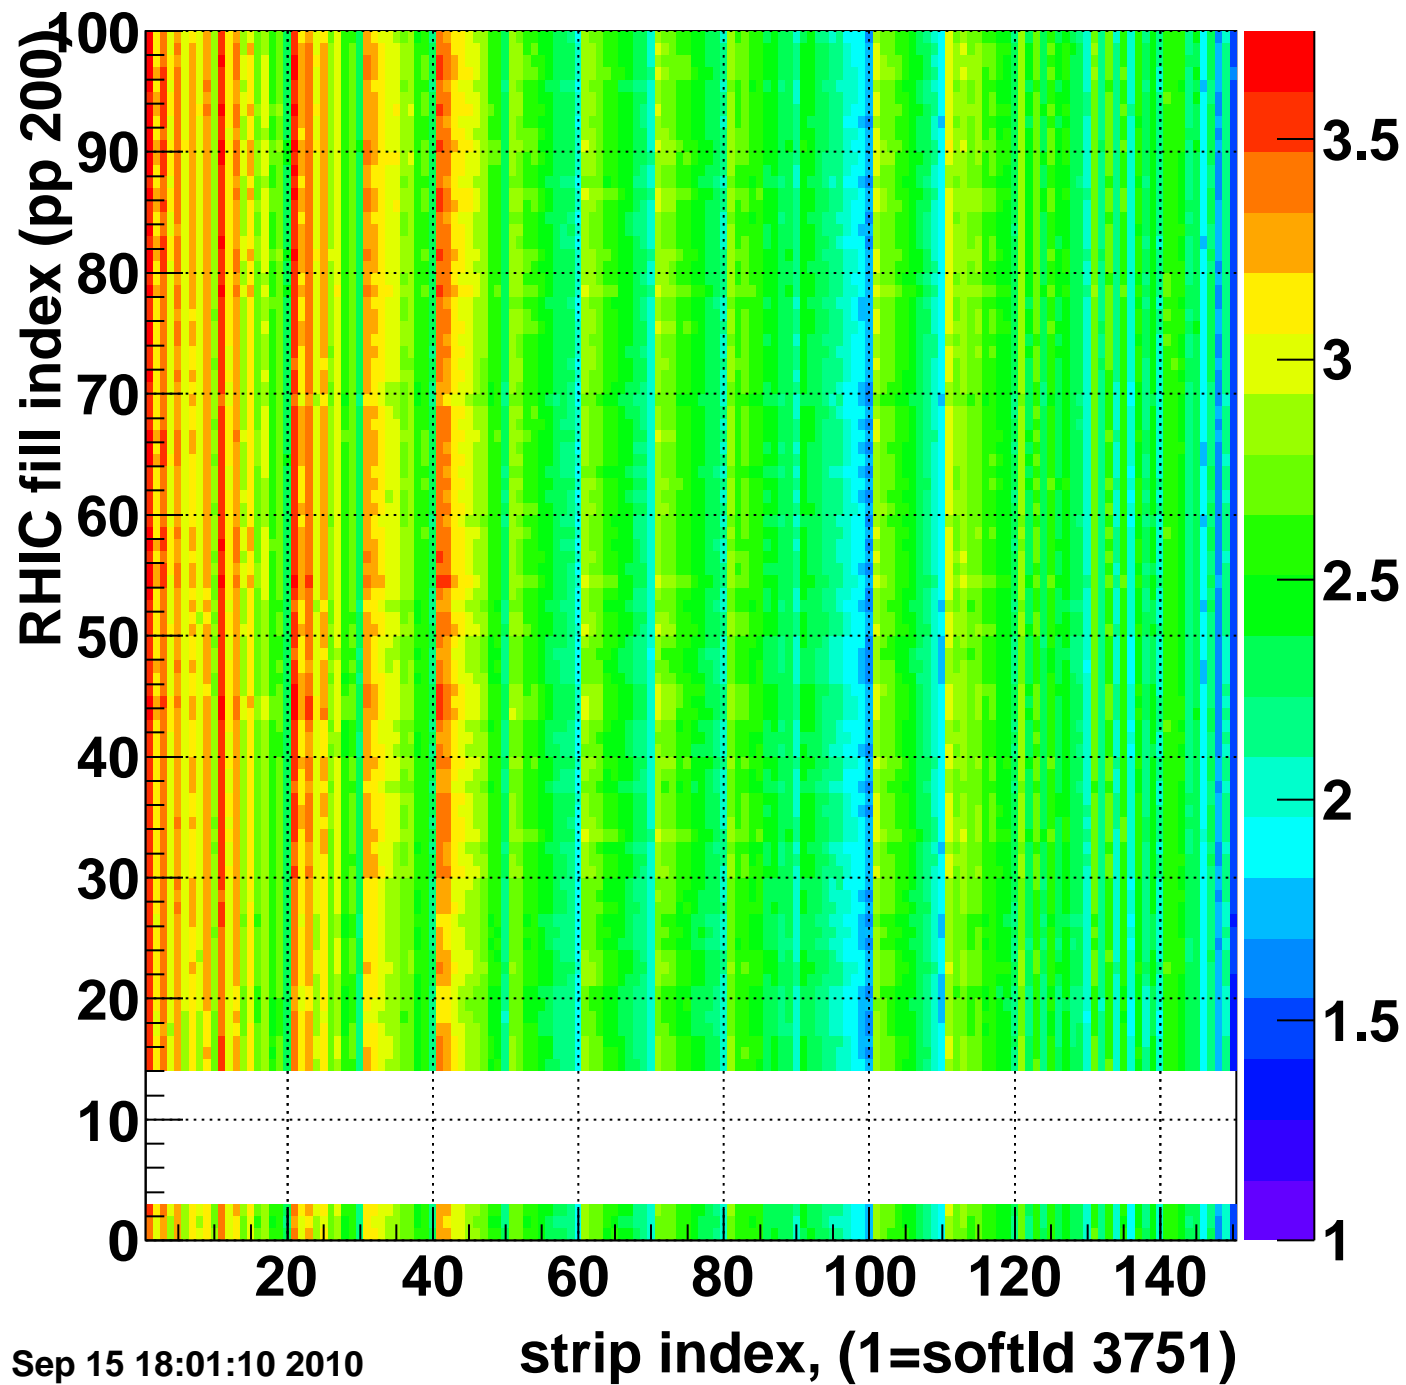

Bad strips (color=error bits), BSMDE mod=26

Entries 2006

Wed Sep 15 18:01:10 2010

Bad strips (color=error bits), BSMDE mod=26

Entries 1650

Wed Sep 15 18:01:10 2010

strip index, (1=softId 3751)