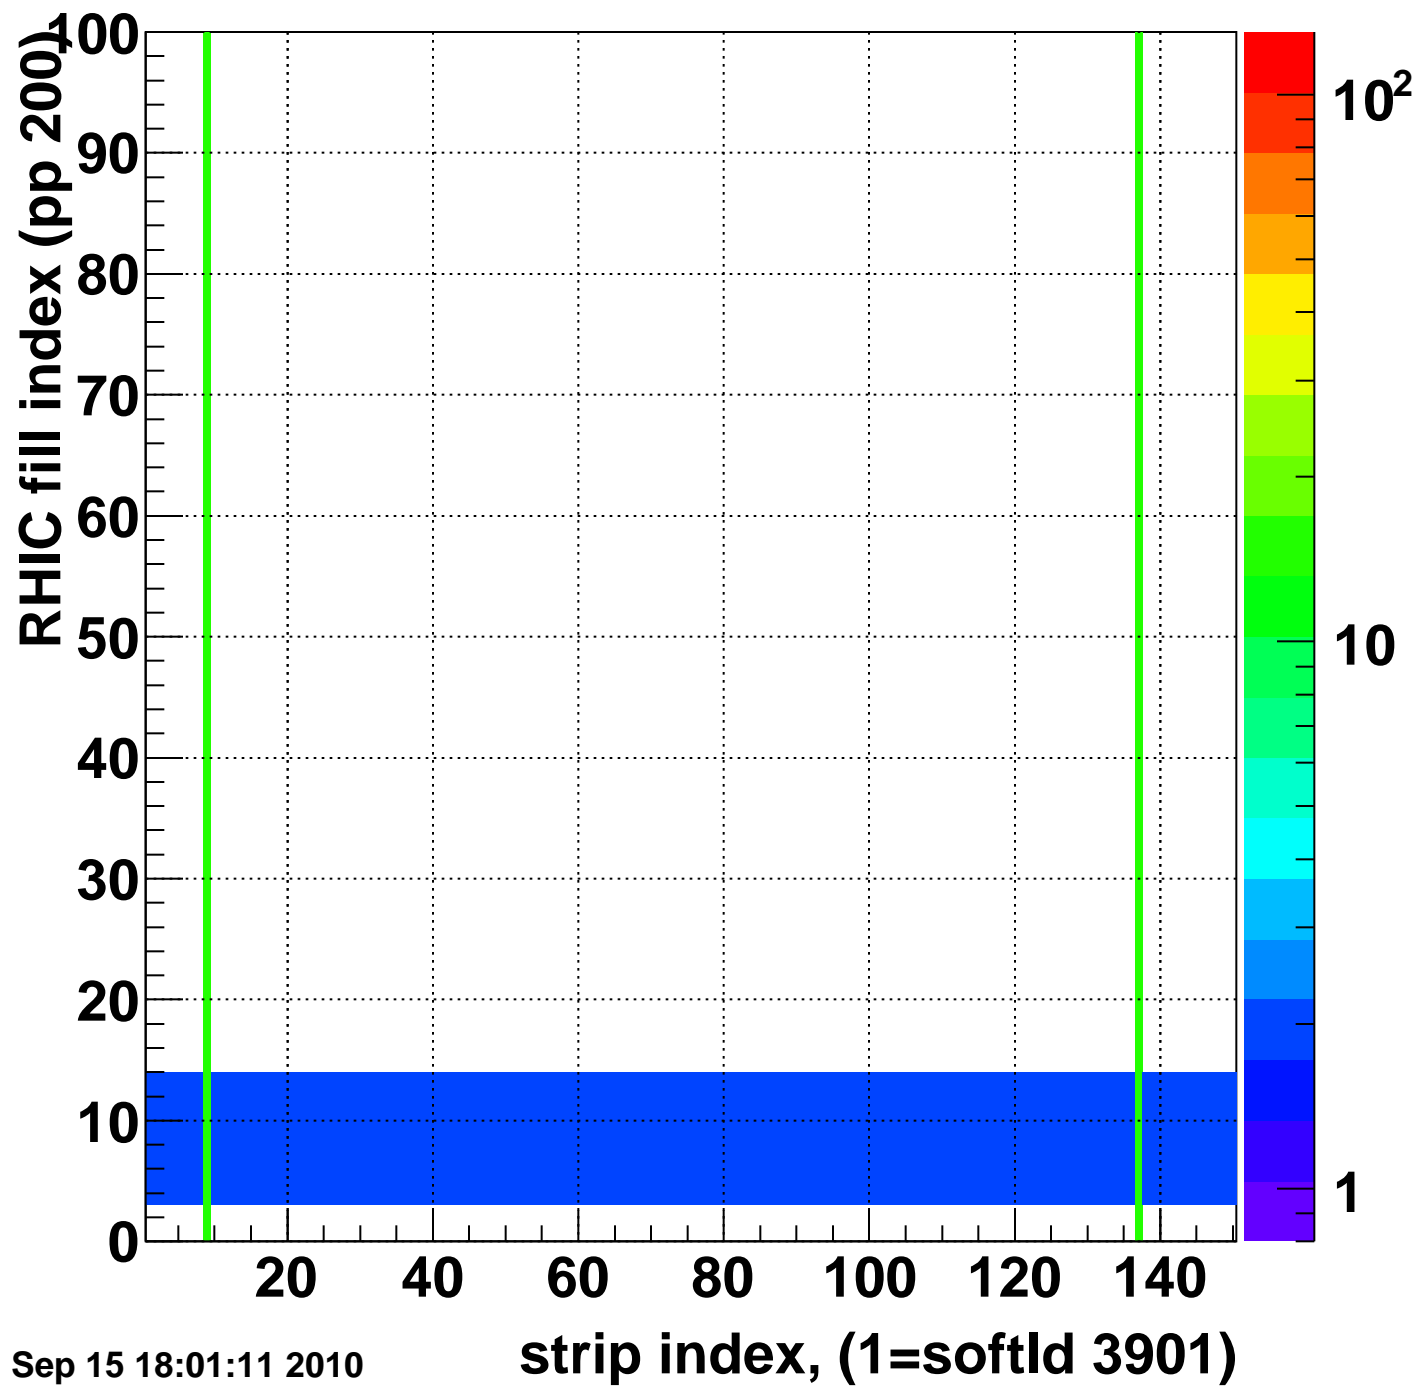

Bad strips (color=error bits), BSMDE mod=27

Entries 1650

Wed Sep 15 18:01:11 2010

Mpv of ped residuum (ADC), BSMDP mod=27, good strips

Entries 0

Wed Sep 15 18:01:11 2010

Rms of ped residuum (ADC), BSMDP mod=27, good strips

Entries 13172

Wed Sep 15 18:01:11 2010

Bad strips (color=error bits), BSMDE mod=27

Entries 1828

Wed Sep 15 18:01:11 2010