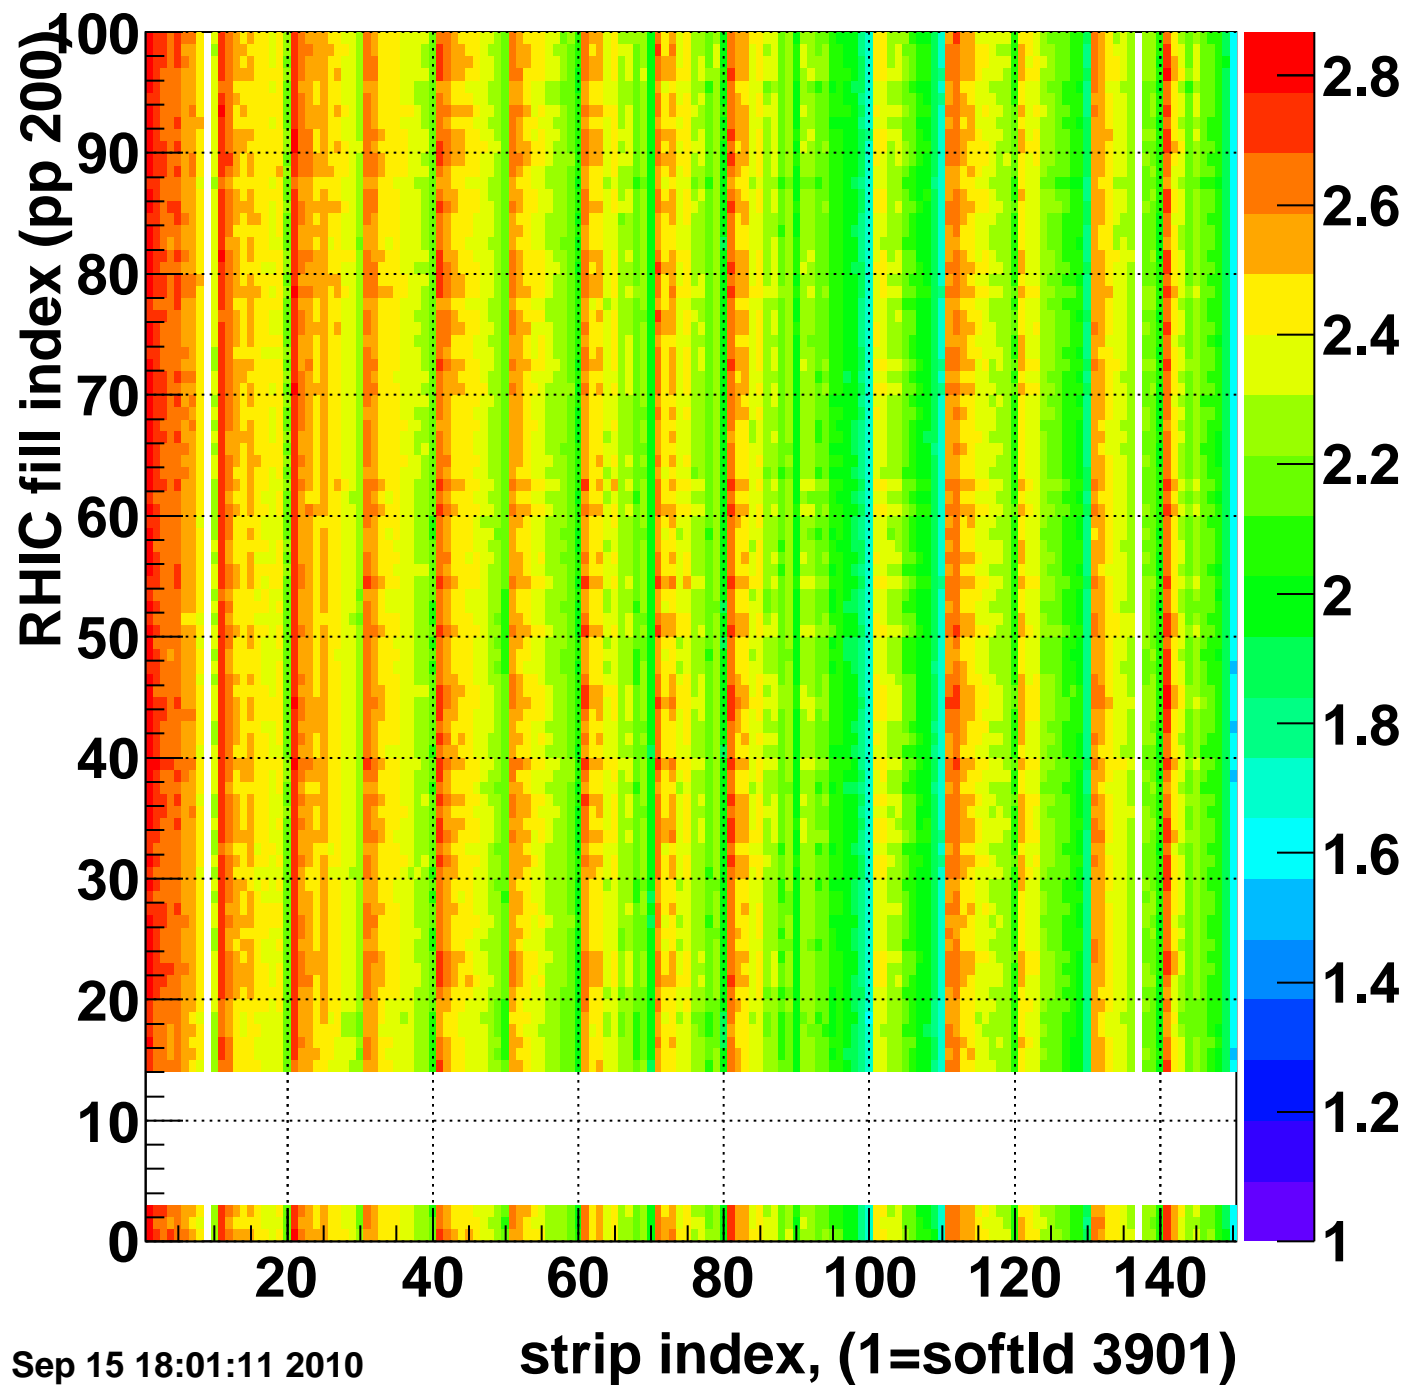

Bad strips (color=error bits), BSMDE mod=27

Entries 1650

Wed Sep 15 18:01:11 2010

Mpv of ped residuum (ADC), BSMDP mod=27, good strips

Entries 0

Wed Sep 15 18:01:11 2010

Rms of ped residuum (ADC), BSMDP mod=27, good strips

Entries 13172

Wed Sep 15 18:01:11 2010

Bad strips (color=error bits), BSMDE mod=27

Entries 1828

Wed Sep 15 18:01:11 2010