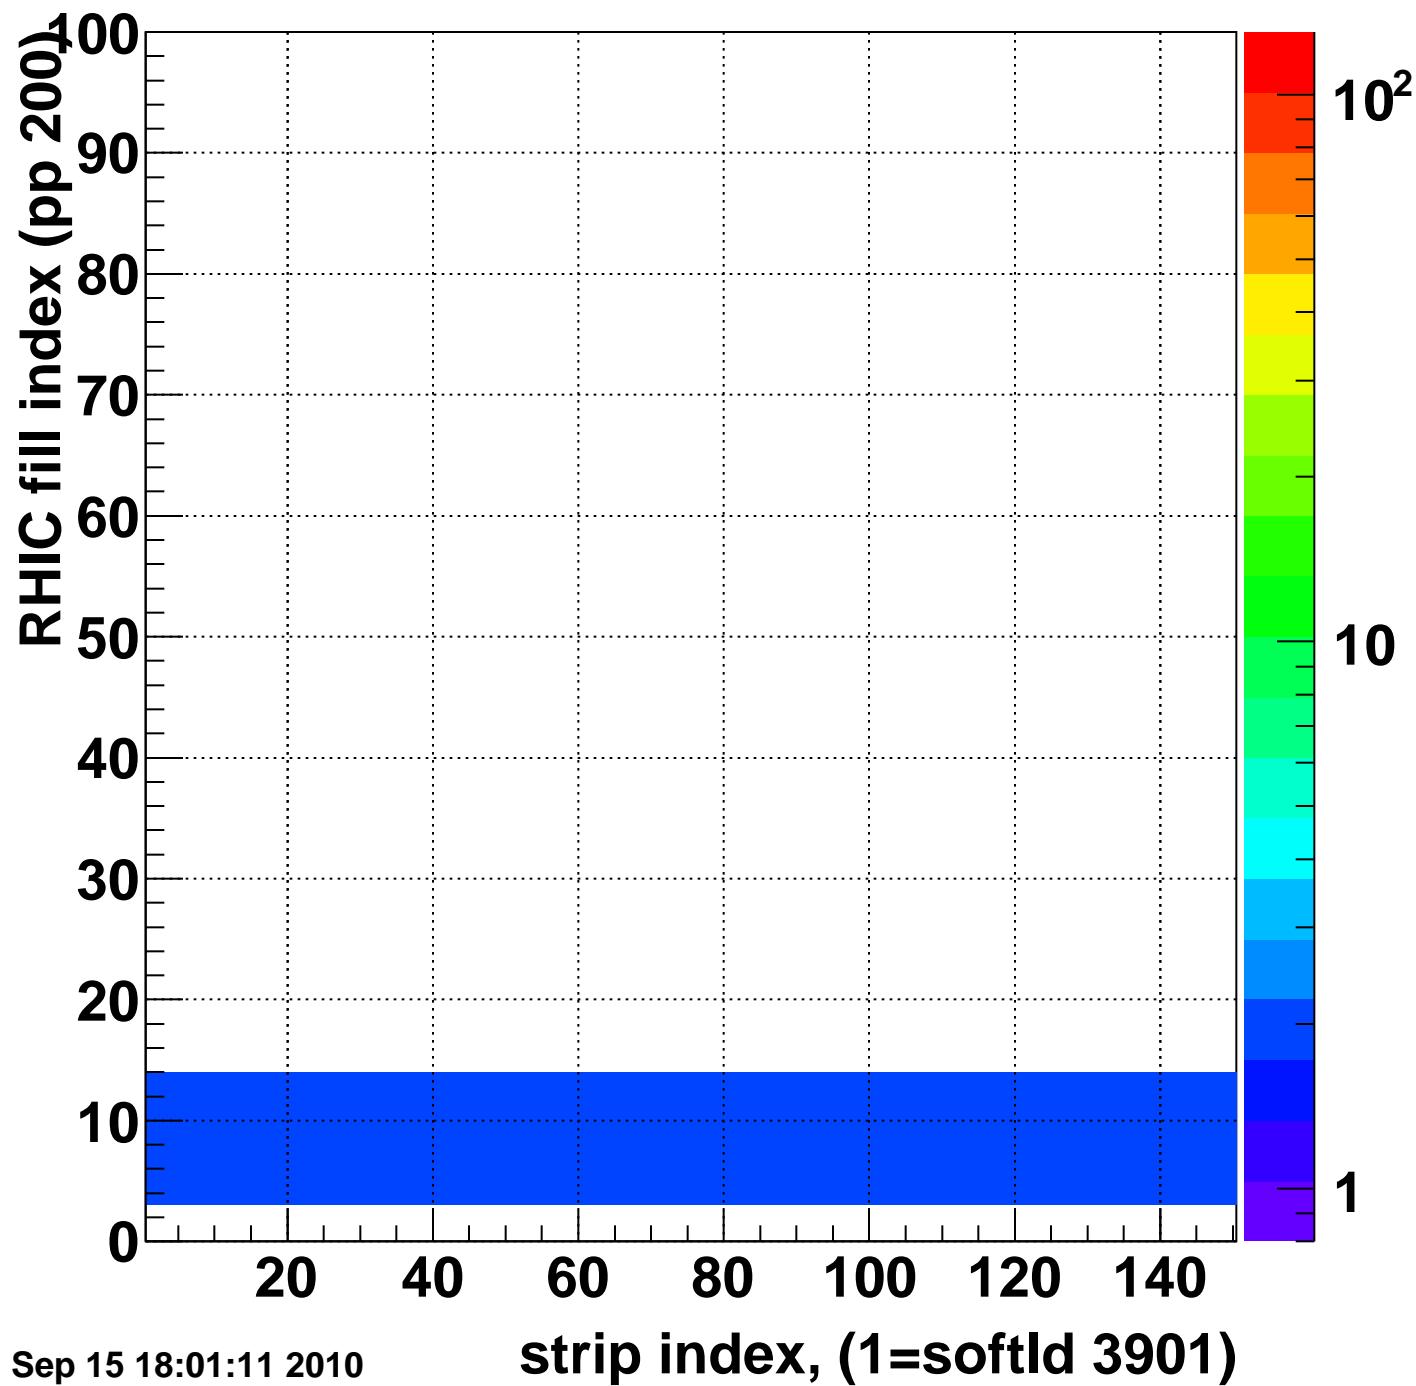

Bad strips (color=error bits), BSMDE mod=27

Entries 1650

Wed Sep 15 18:01:11 2010

Mpv of ped residuum (ADC), BSMDP mod=27, good strips

Entries 0

Wed Sep 15 18:01:11 2010

Rms of ped residuum (ADC), BSMDP mod=27, good strips

Entries 13172

Wed Sep 15 18:01:11 2010

Bad strips (color=error bits), BSMDE mod=27

Entries 1828

Wed Sep 15 18:01:11 2010