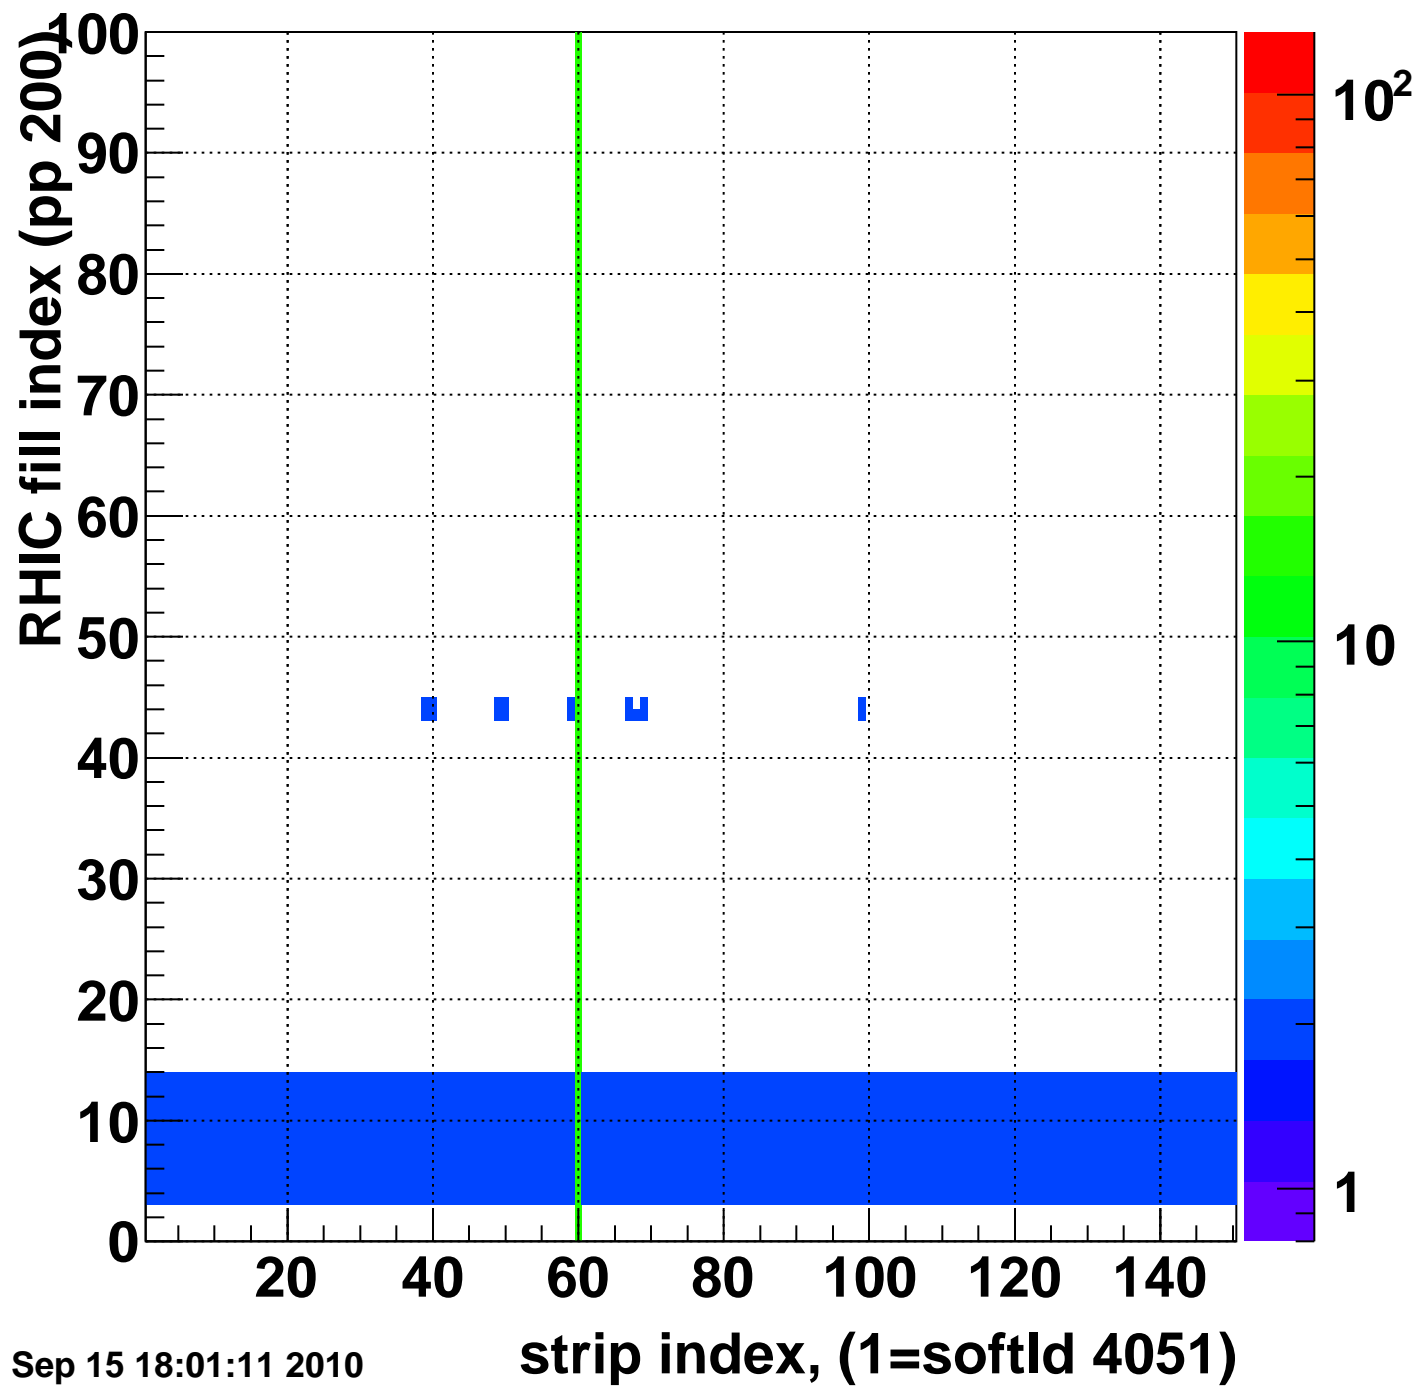

Bad strips (color=error bits), BSMDE mod=28

Entries 2006

Wed Sep 15 18:01:11 2010

Mpv of ped residuum (ADC), BSMDP mod=28, good strips

Entries 405

Wed Sep 15 18:01:11 2010

Rms of ped residuum (ADC), BSMDP mod=28, good strips

Entries 13244

Wed Sep 15 18:01:11 2010

Bad strips (color=error bits), BSMDE mod=28

Entries 1756

Wed Sep 15 18:01:11 2010