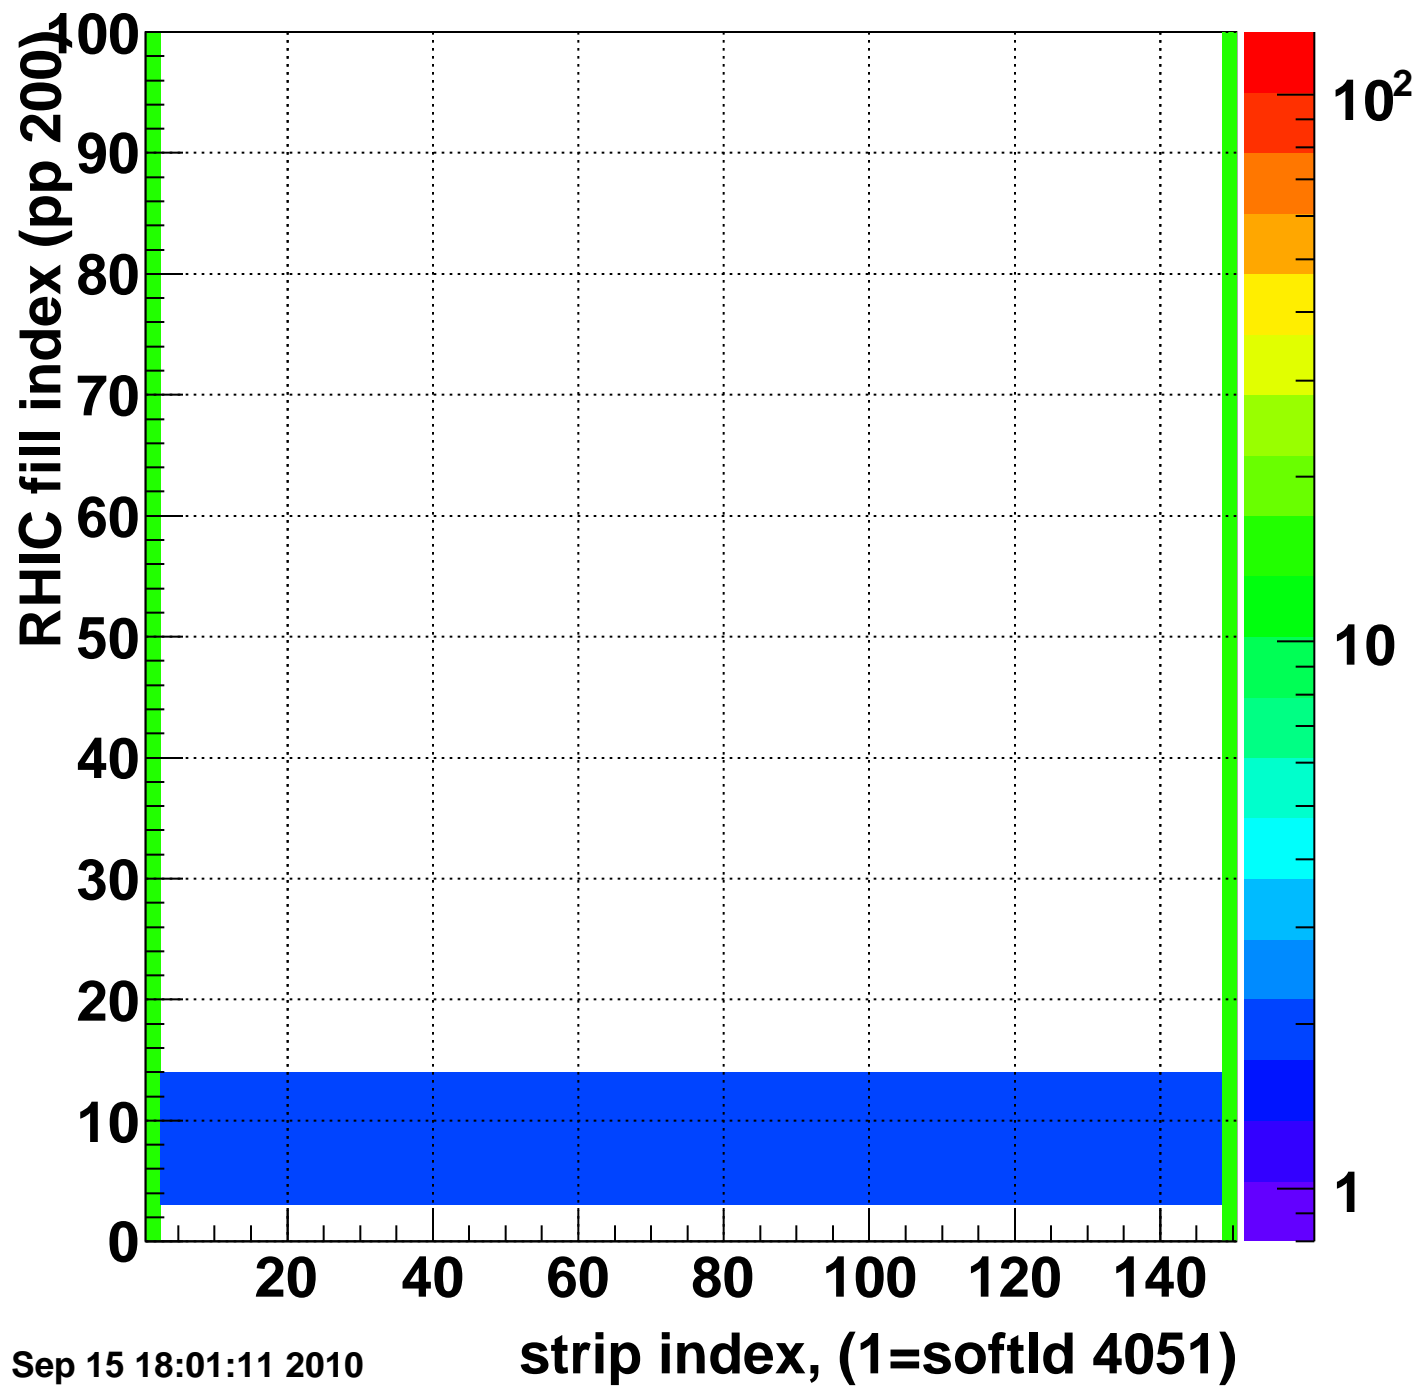

Bad strips (color=error bits), BSMDE mod=28

Entries 2006

Wed Sep 15 18:01:11 2010

Mpv of ped residuum (ADC), BSMDP mod=28, good strips

Entries 405

Wed Sep 15 18:01:11 2010

Rms of ped residuum (ADC), BSMDP mod=28, good strips

Entries 13244

Wed Sep 15 18:01:11 2010

Bad strips (color=error bits), BSMDE mod=28

Entries 1756

Wed Sep 15 18:01:11 2010