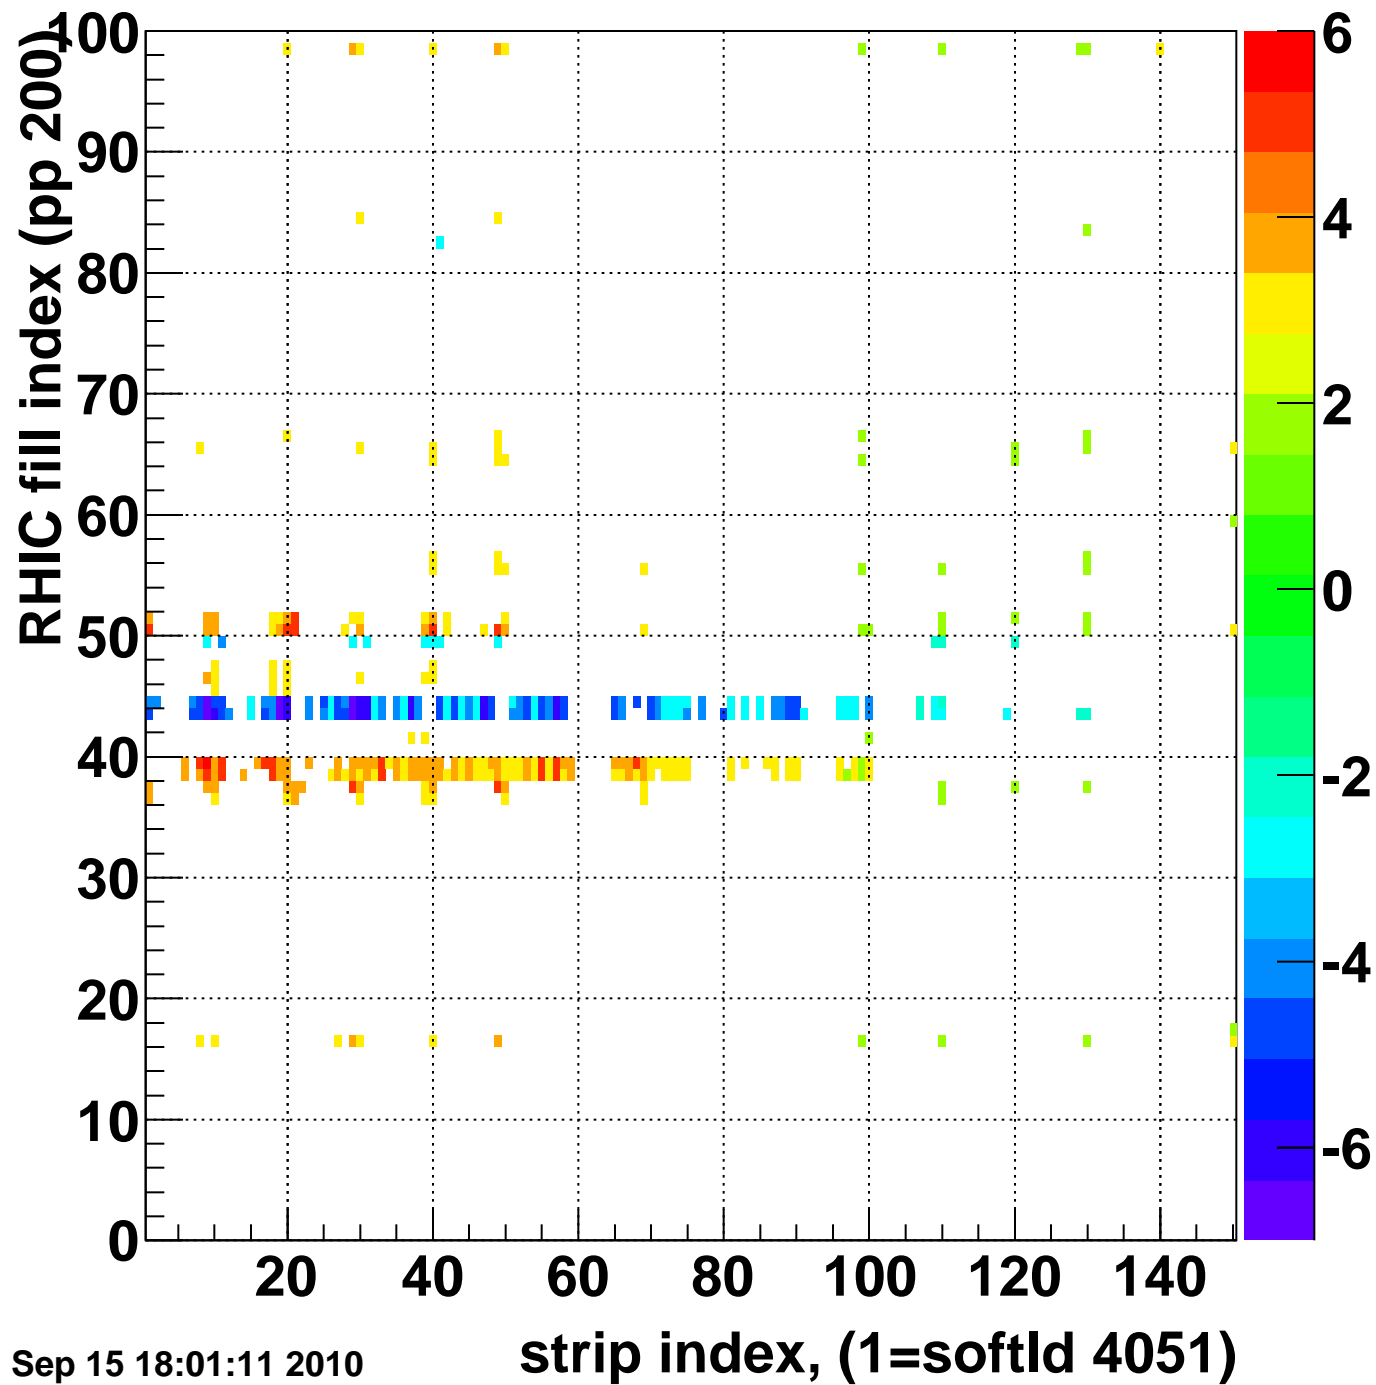

Bad strips (color=error bits), BSMDE mod=28

Entries 2006

Wed Sep 15 18:01:11 2010

Mpv of ped residuum (ADC), BSMDP mod=28, good strips

Entries 405

Wed Sep 15 18:01:11 2010

Rms of ped residuum (ADC), BSMDP mod=28, good strips

Entries 13244

Wed Sep 15 18:01:11 2010

Bad strips (color=error bits), BSMDE mod=28

Entries 1756

Wed Sep 15 18:01:11 2010