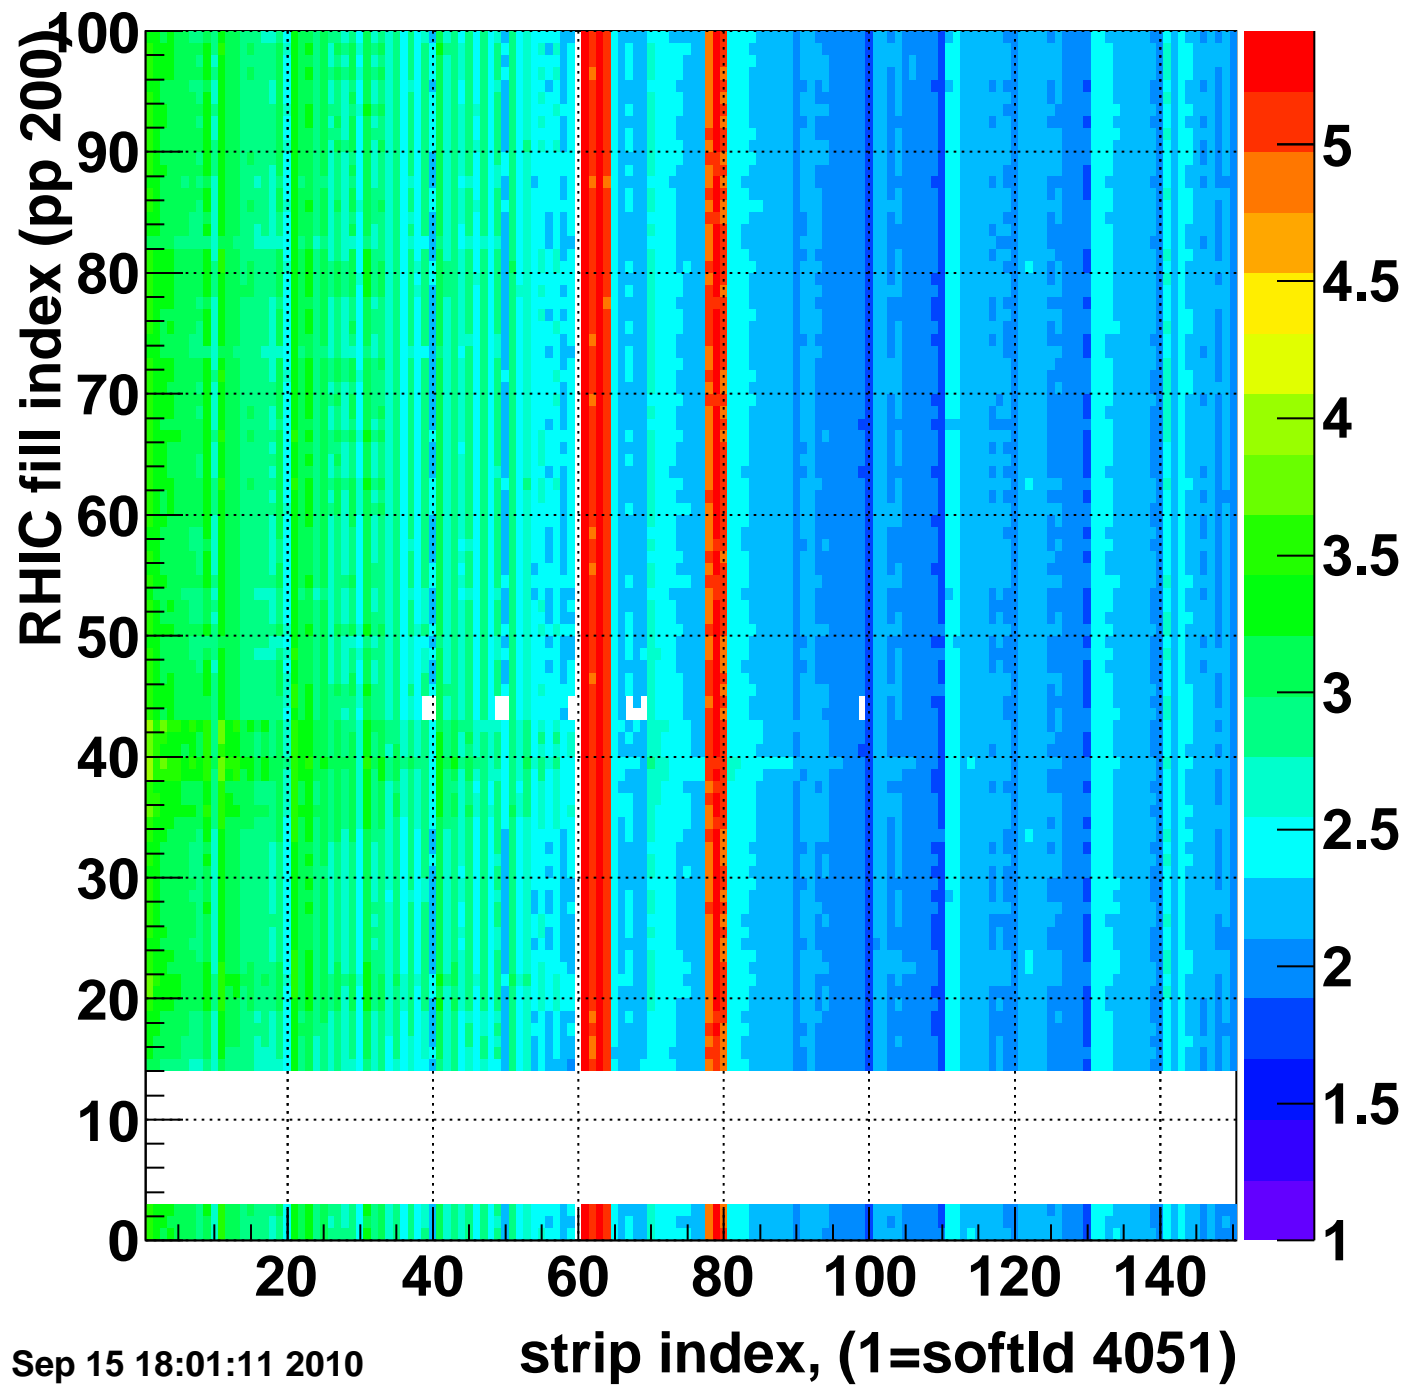

Bad strips (color=error bits), BSMDE mod=28

Entries 2006

Wed Sep 15 18:01:11 2010

Mpv of ped residuum (ADC), BSMDP mod=28, good strips

Entries 405

Wed Sep 15 18:01:11 2010

Rms of ped residuum (ADC), BSMDP mod=28, good strips

Entries 13244

Wed Sep 15 18:01:11 2010

Bad strips (color=error bits), BSMDE mod=28

Entries 1756

Wed Sep 15 18:01:11 2010