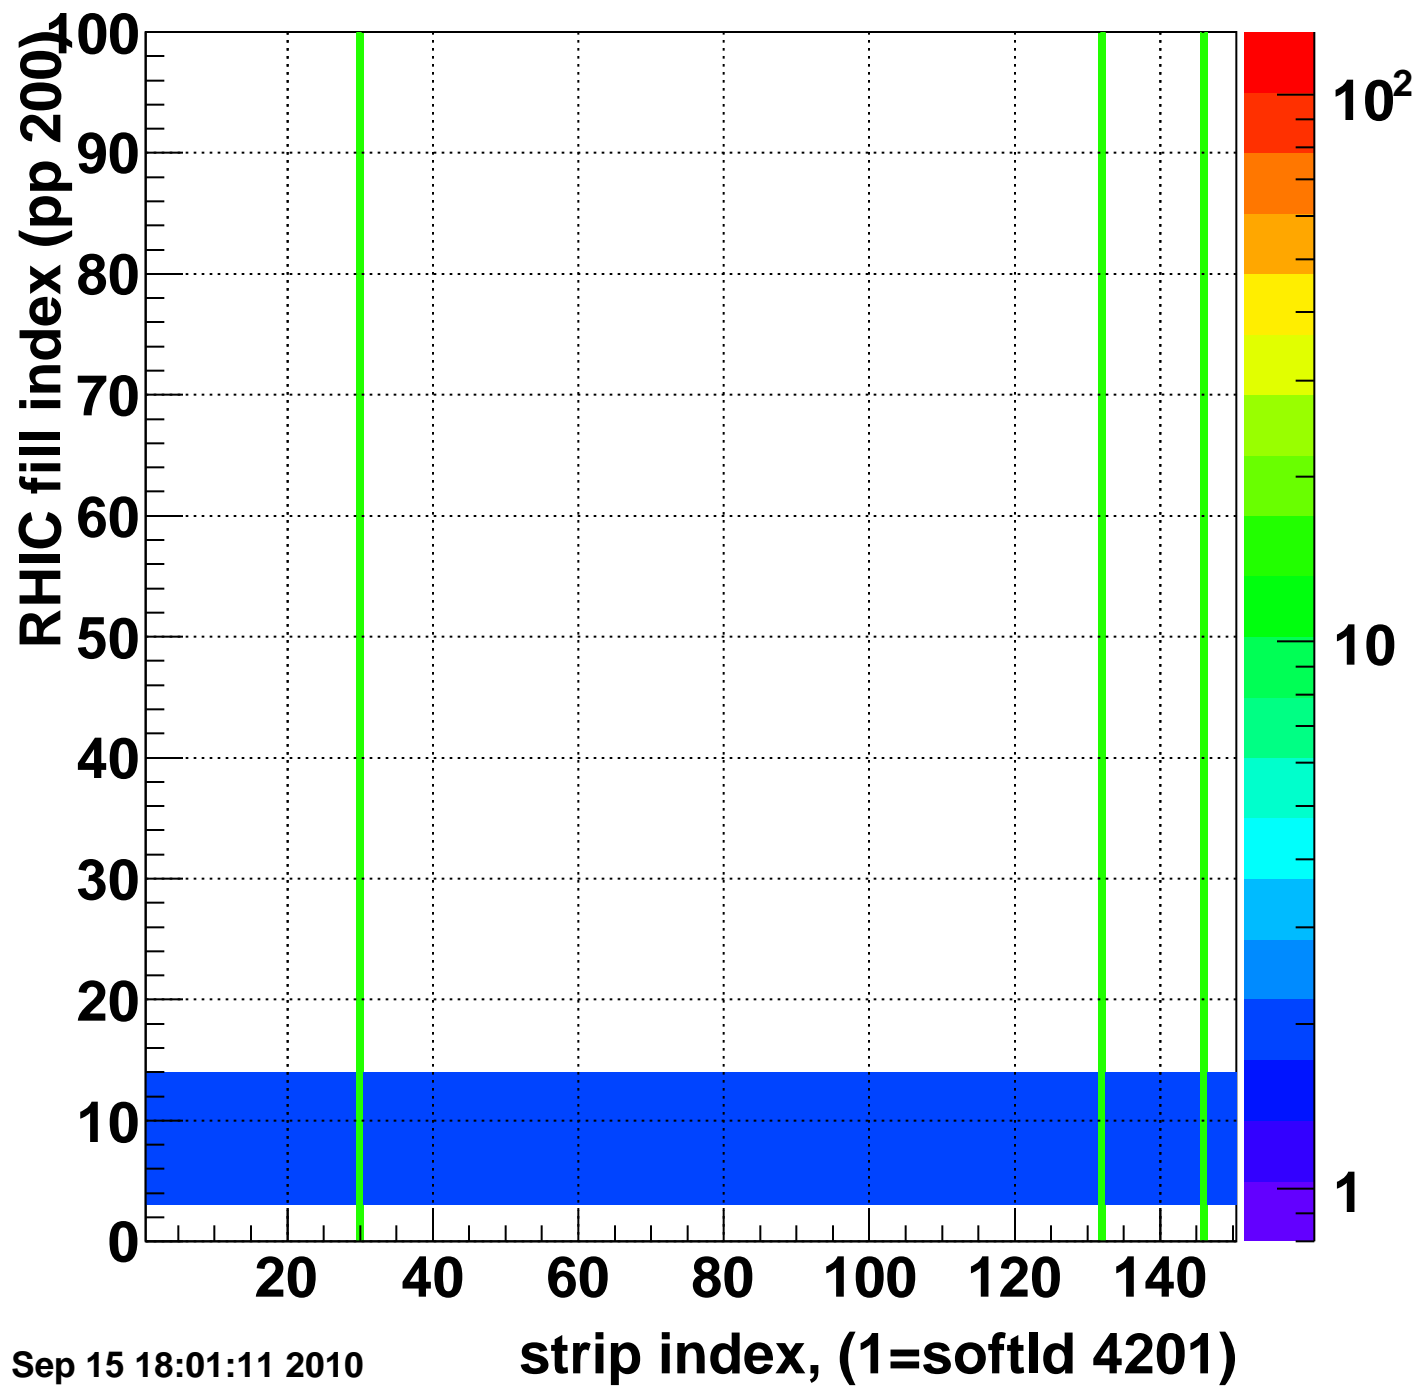

Rms of ped residuum (ADC), BSMDE mod=29, good strips

Entries 13083

Wed Sep 15 18:01:11 2010

Bad strips (color=error bits), BSMDE mod=29

Entries 1917

Wed Sep 15 18:01:11 2010

Mpv of ped residuum (ADC), BSMDP mod=29, good strips

Entries 218

Wed Sep 15 18:01:11 2010

Rms of ped residuum (ADC), BSMDP mod=29, good strips

Entries 13350

Wed Sep 15 18:01:11 2010

Bad strips (color=error bits), BSMDE mod=29

Entries 1650

Wed Sep 15 18:01:12 2010

strip index, (1=softld 4201)