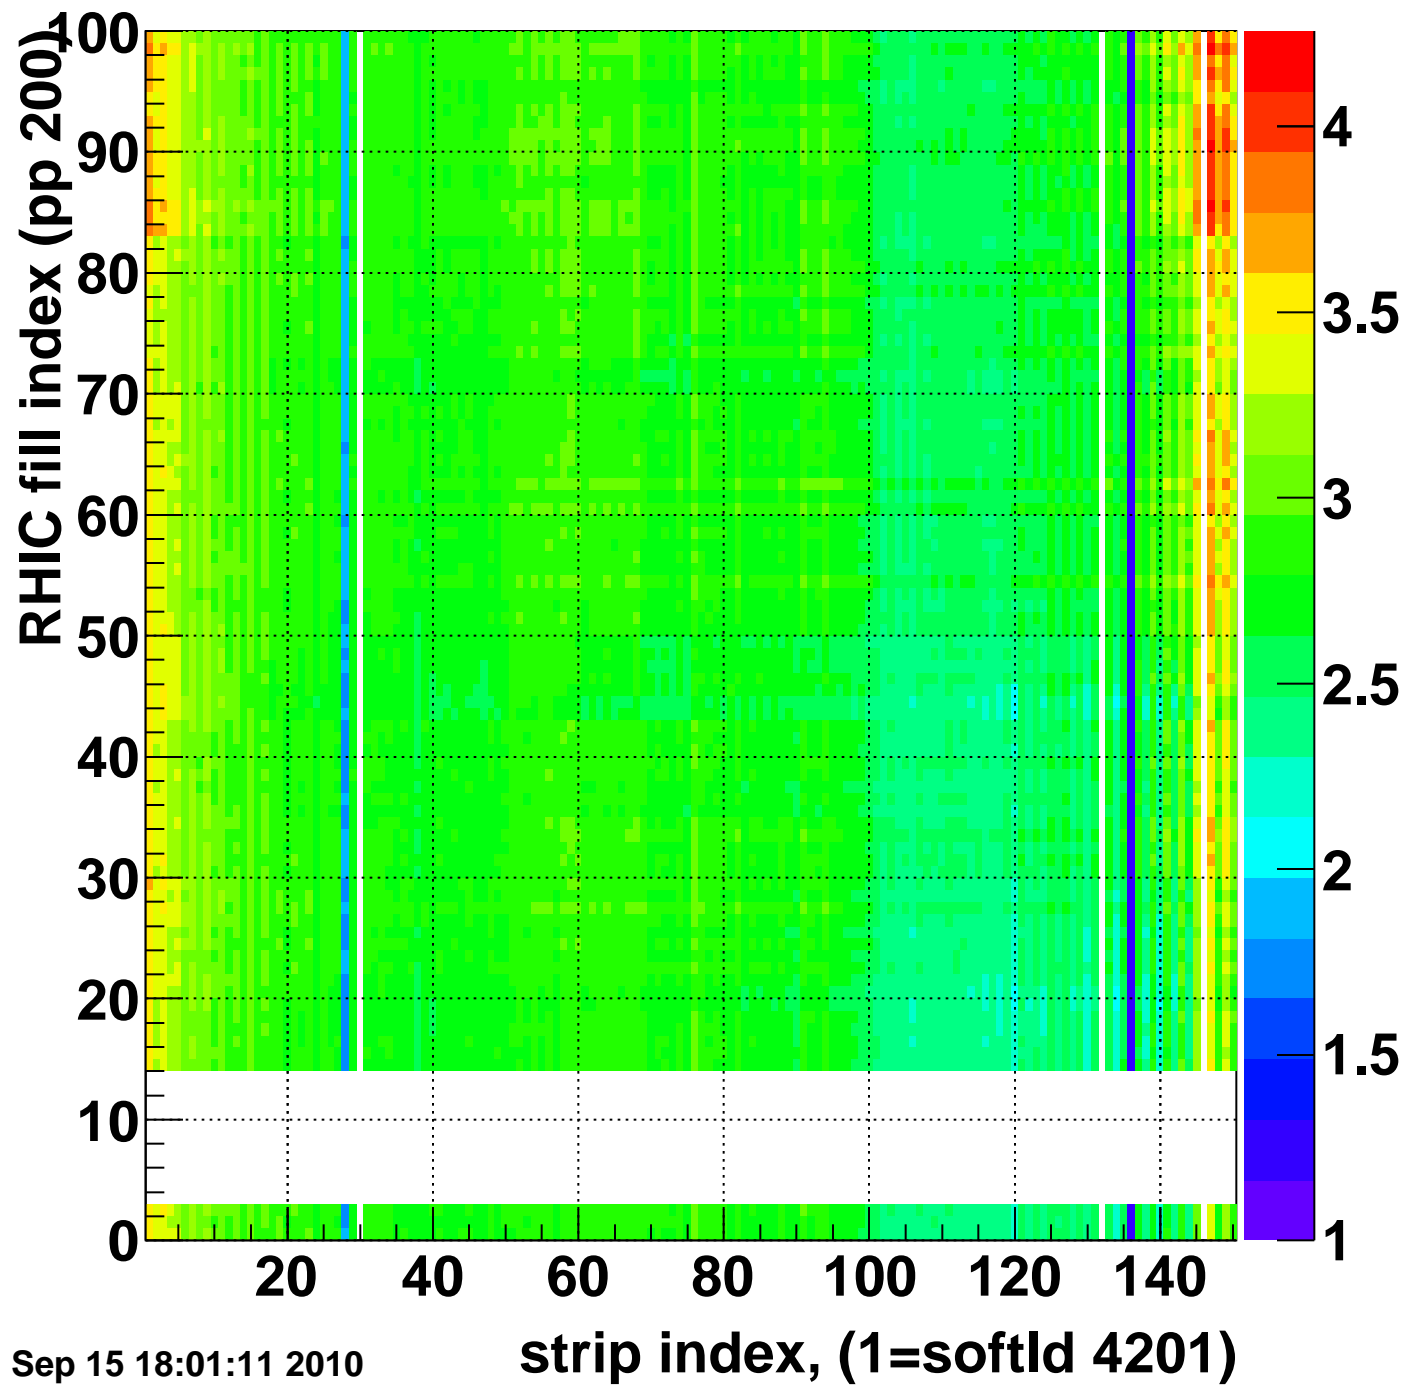

Rms of ped residuum (ADC), BSMDE mod=29, good strips

Entries 13083

Wed Sep 15 18:01:11 2010

Bad strips (color=error bits), BSMDE mod=29

Entries 1917

Wed Sep 15 18:01:11 2010

Mpv of ped residuum (ADC), BSMDP mod=29, good strips

Entries 218

Wed Sep 15 18:01:11 2010

Rms of ped residuum (ADC), BSMDP mod=29, good strips

Entries 13350

Wed Sep 15 18:01:11 2010

Bad strips (color=error bits), BSMDE mod=29

Entries 1650

Wed Sep 15 18:01:12 2010

strip index, (1=softld 4201)