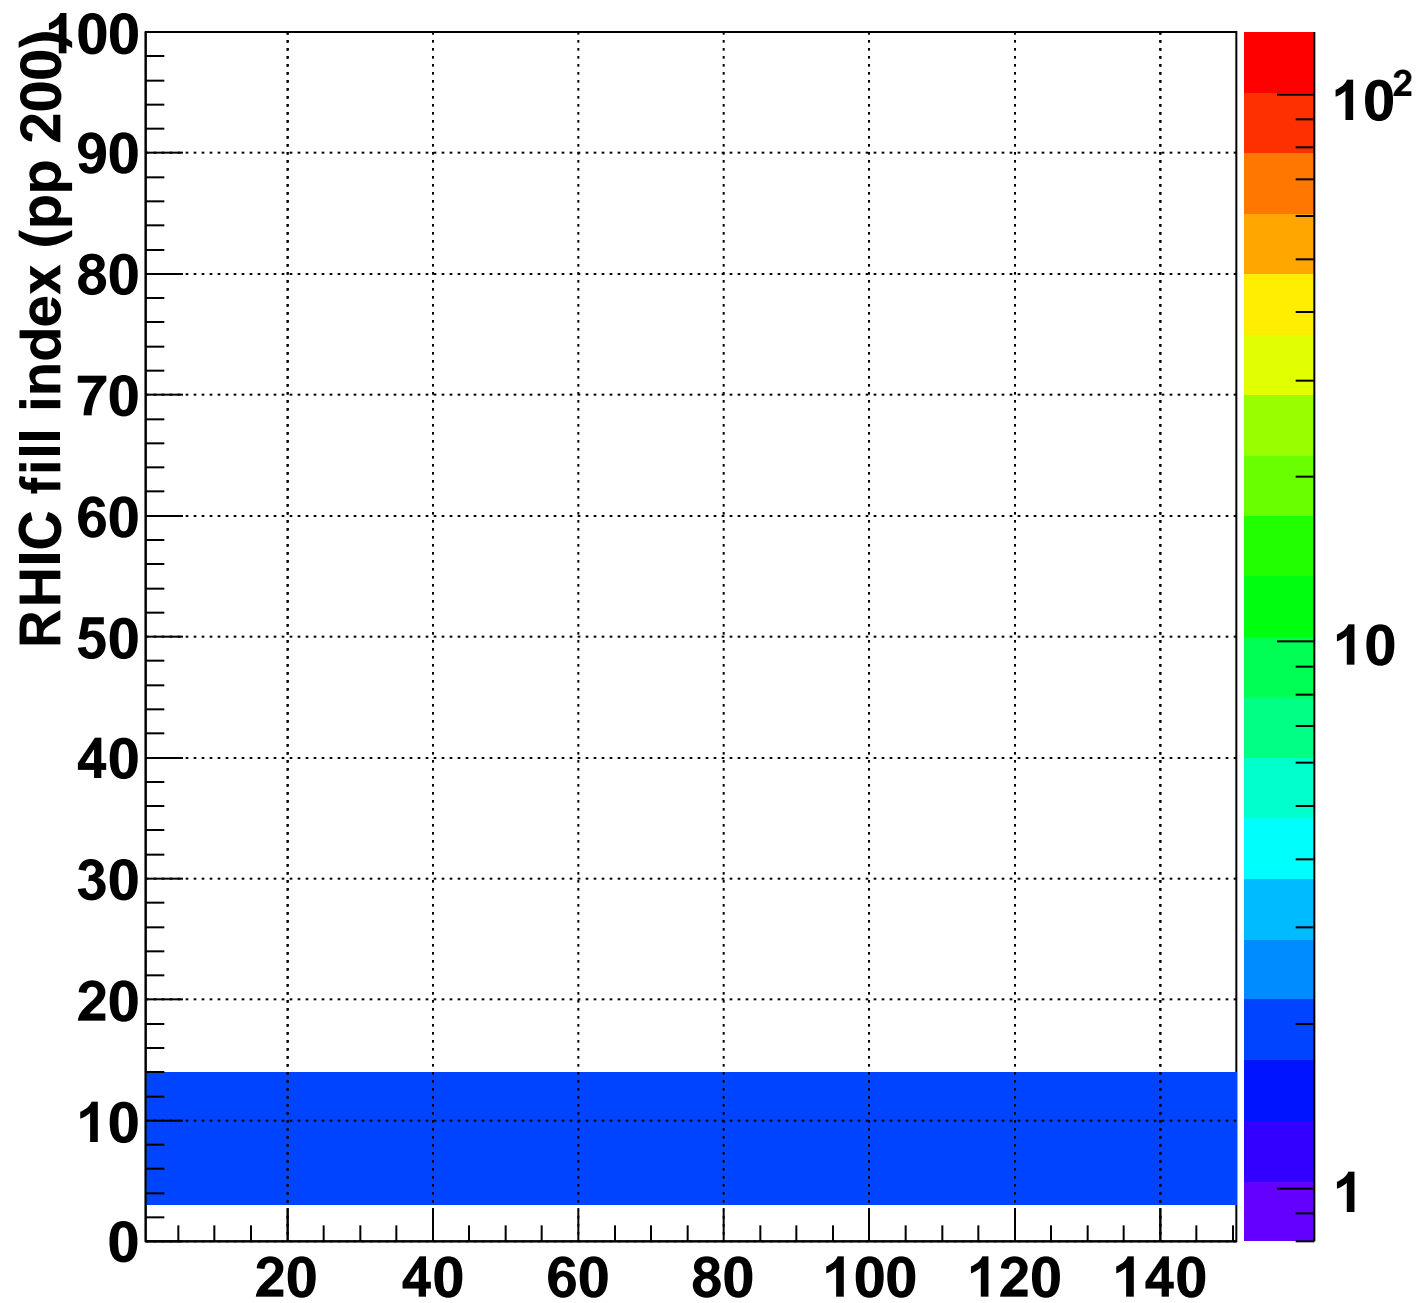

Rms of ped residuum (ADC), BSMDE mod=29, good strips

Entries 13083

Wed Sep 15 18:01:11 2010

Bad strips (color=error bits), BSMDE mod=29

Entries 1917

Wed Sep 15 18:01:11 2010

Mpv of ped residuum (ADC), BSMDP mod=29, good strips

Entries 218

Wed Sep 15 18:01:11 2010

Rms of ped residuum (ADC), BSMDP mod=29, good strips

Entries 13350

Wed Sep 15 18:01:11 2010

Bad strips (color=error bits), BSMDE mod=29

Entries 1650

Wed Sep 15 18:01:12 2010

strip index, (1=softld 4201)