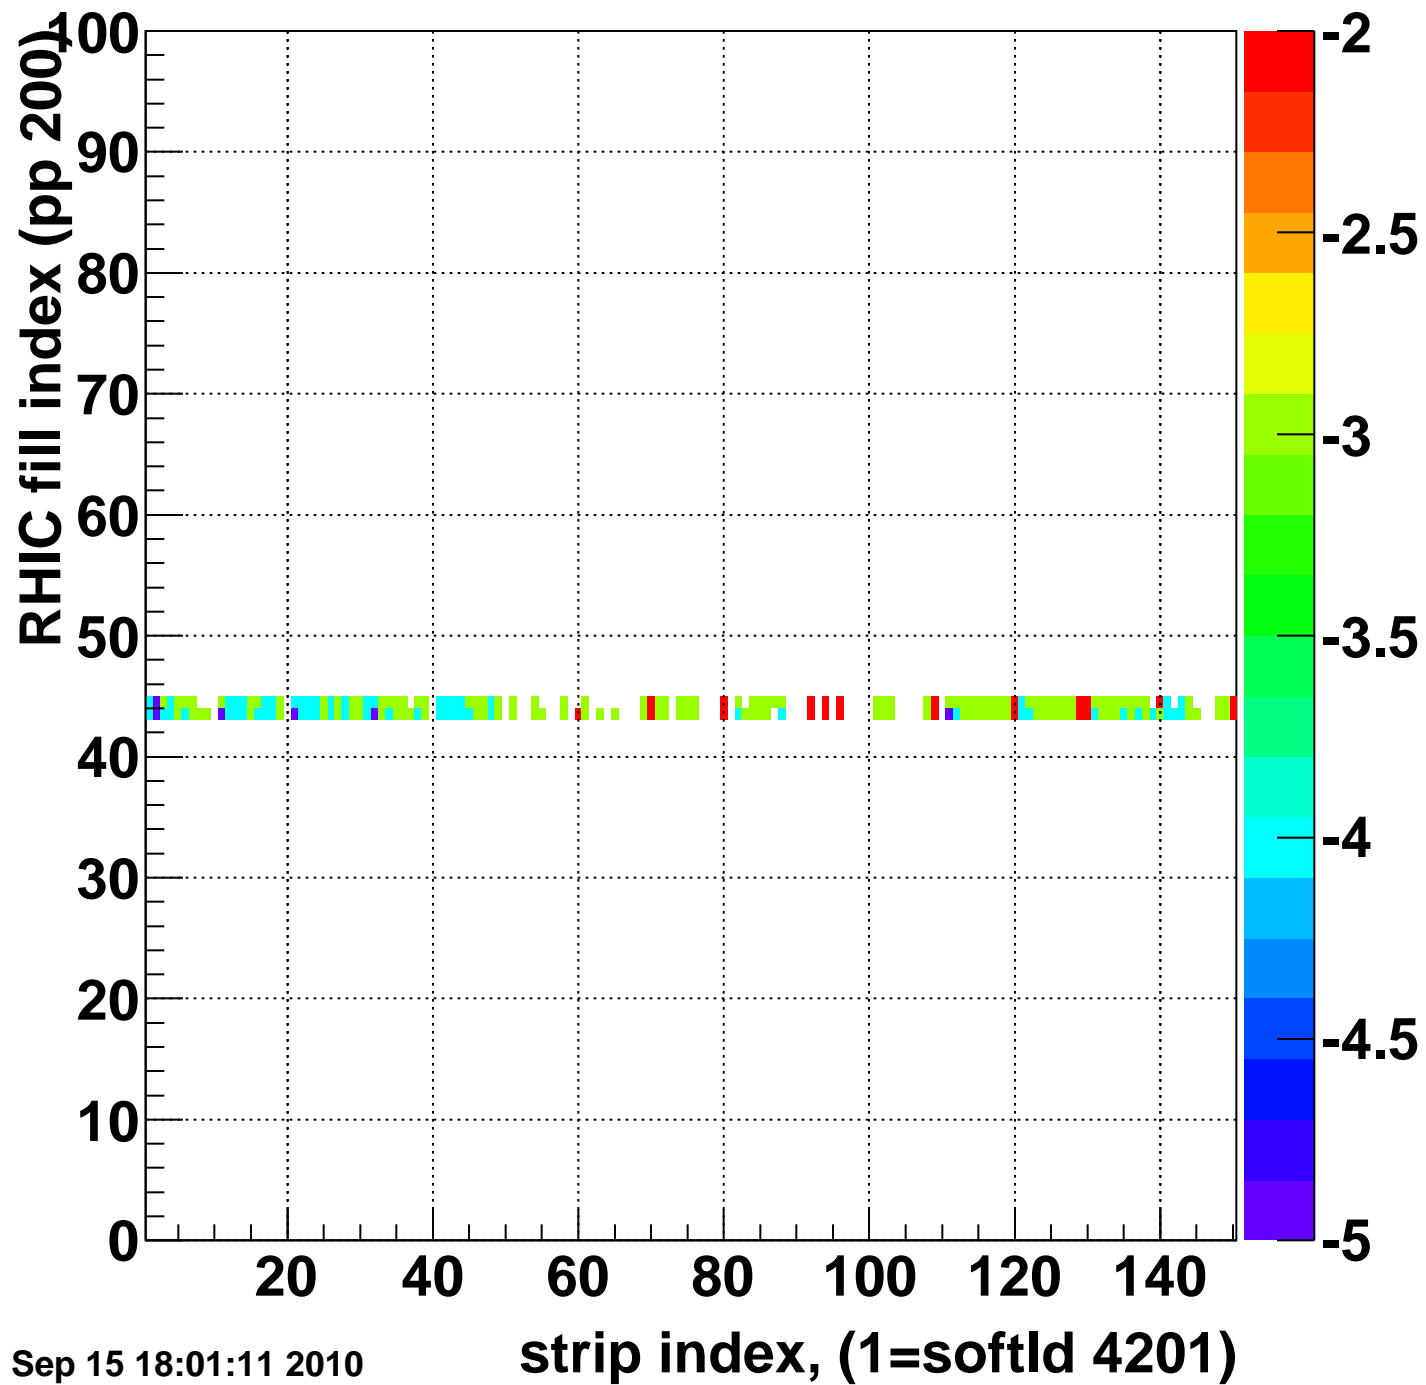

Rms of ped residuum (ADC), BSMDE mod=29, good strips

Entries 13083

Wed Sep 15 18:01:11 2010

Bad strips (color=error bits), BSMDE mod=29

Entries 1917

Wed Sep 15 18:01:11 2010

Mpv of ped residuum (ADC), BSMDP mod=29, good strips

Entries 218

Wed Sep 15 18:01:11 2010

Rms of ped residuum (ADC), BSMDP mod=29, good strips

Entries 13350

Wed Sep 15 18:01:11 2010

Bad strips (color=error bits), BSMDE mod=29

Entries 1650

Wed Sep 15 18:01:12 2010

strip index, (1=softld 4201)