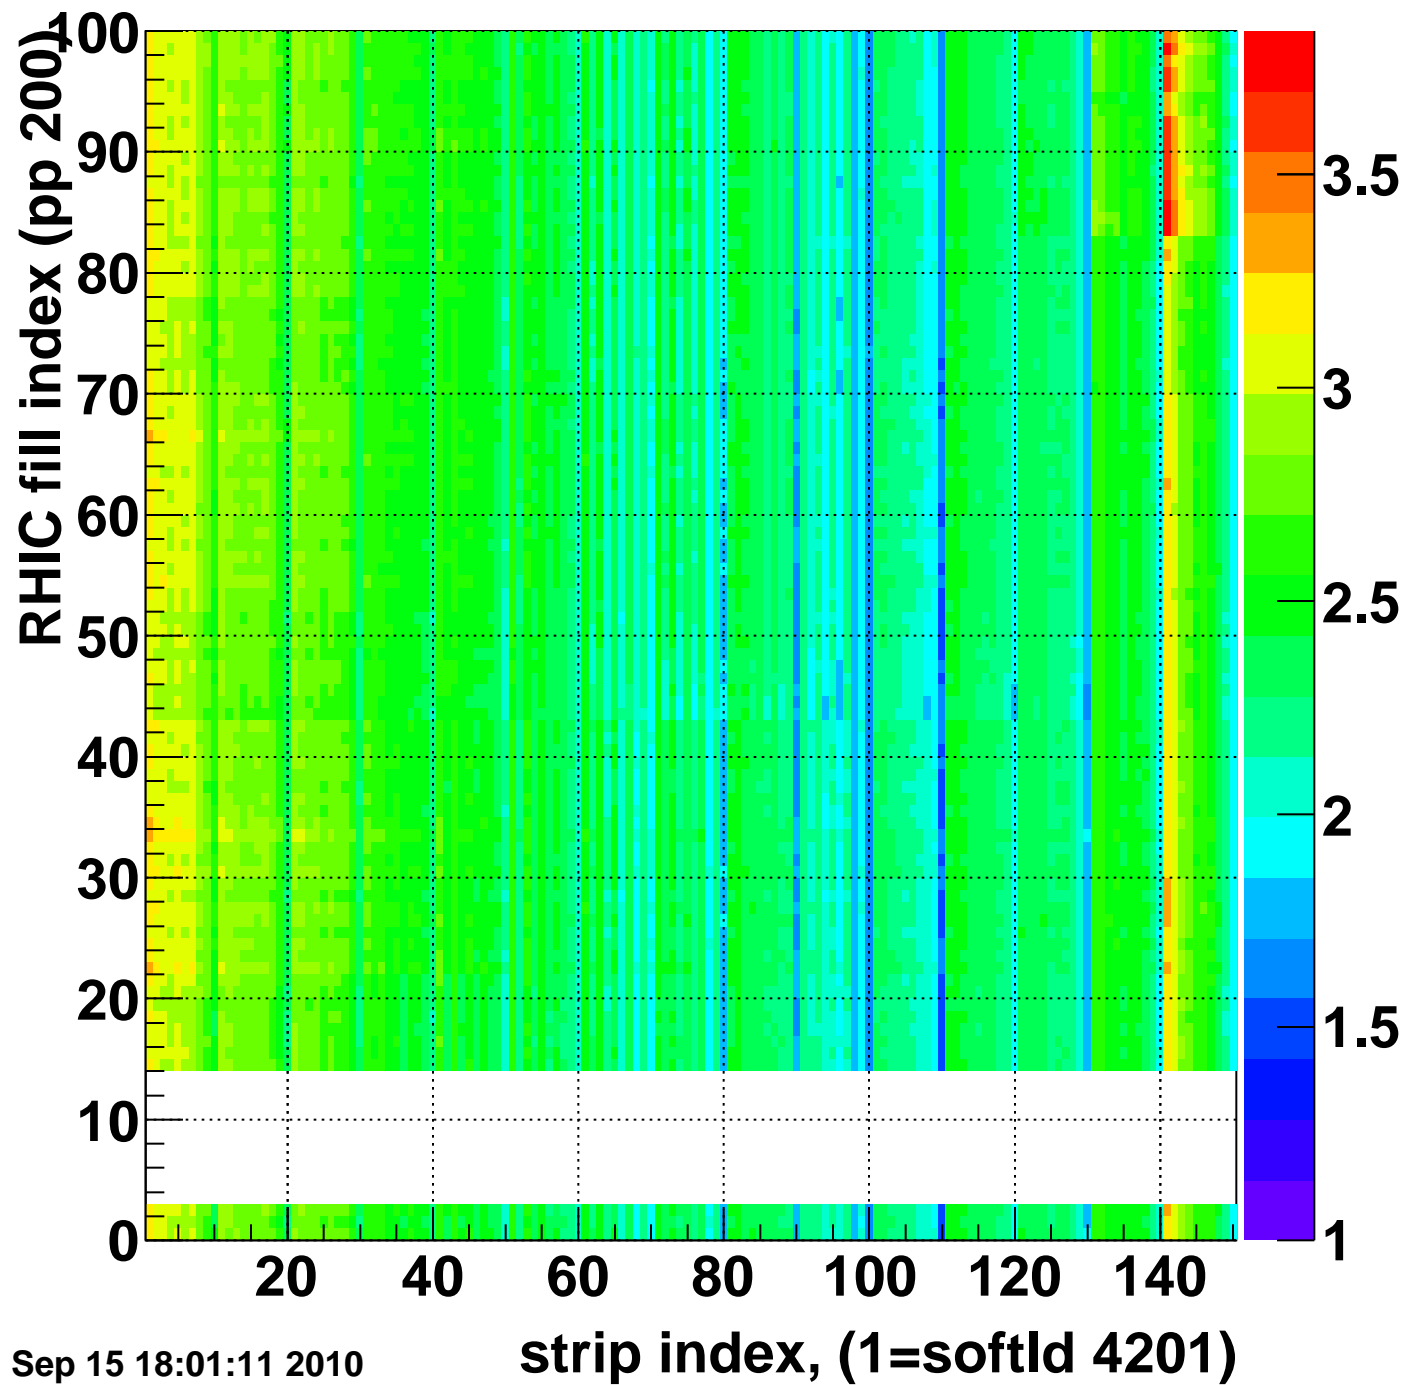

Rms of ped residuum (ADC), BSMDE mod=29, good strips

Entries 13083

Wed Sep 15 18:01:11 2010

Bad strips (color=error bits), BSMDE mod=29

Entries 1917

Wed Sep 15 18:01:11 2010

Mpv of ped residuum (ADC), BSMDP mod=29, good strips

Entries 218

Wed Sep 15 18:01:11 2010

Rms of ped residuum (ADC), BSMDP mod=29, good strips

Entries 13350

Wed Sep 15 18:01:11 2010

Bad strips (color=error bits), BSMDE mod=29

Entries 1650

Wed Sep 15 18:01:12 2010

strip index, (1=softld 4201)