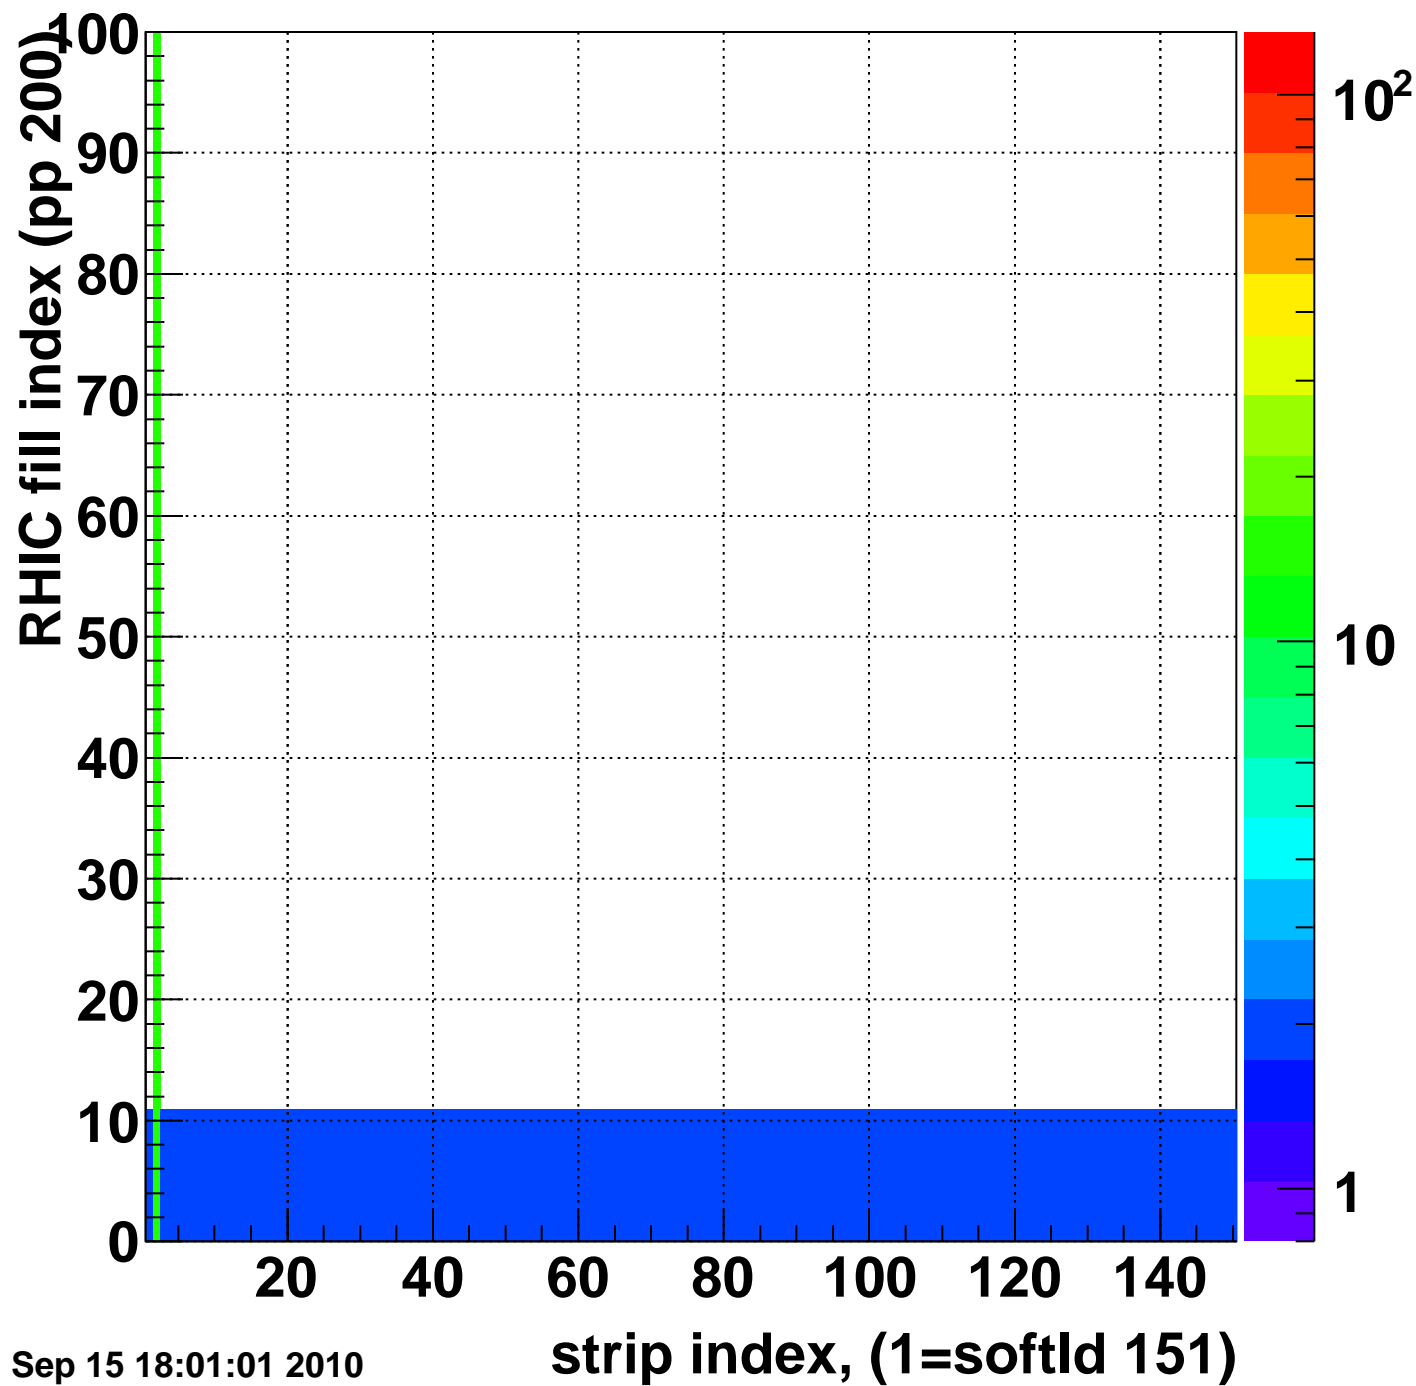

Mpv of ped residuum (ADC), BSMDE mod=2, good strips

Entries 0

Wed Sep 15 18:01:01 2010

Rms of ped residuum (ADC), BSMDE mod=2, good strips

Entries 13261

Wed Sep 15 18:01:01 2010

Bad strips (color=error bits), BSMDE mod=2

Entries 1739

Wed Sep 15 18:01:01 2010

Mpv of ped residuum (ADC), BSMDP mod=2, good strips

Entries 0

Wed Sep 15 18:01:02 2010

Rms of ped residuum (ADC), BSMDP mod=2, good strips

Entries 10589

Wed Sep 15 18:01:02 2010

Bad strips (color=error bits), BSMDE mod=2

Entries 4411

Wed Sep 15 18:01:02 2010