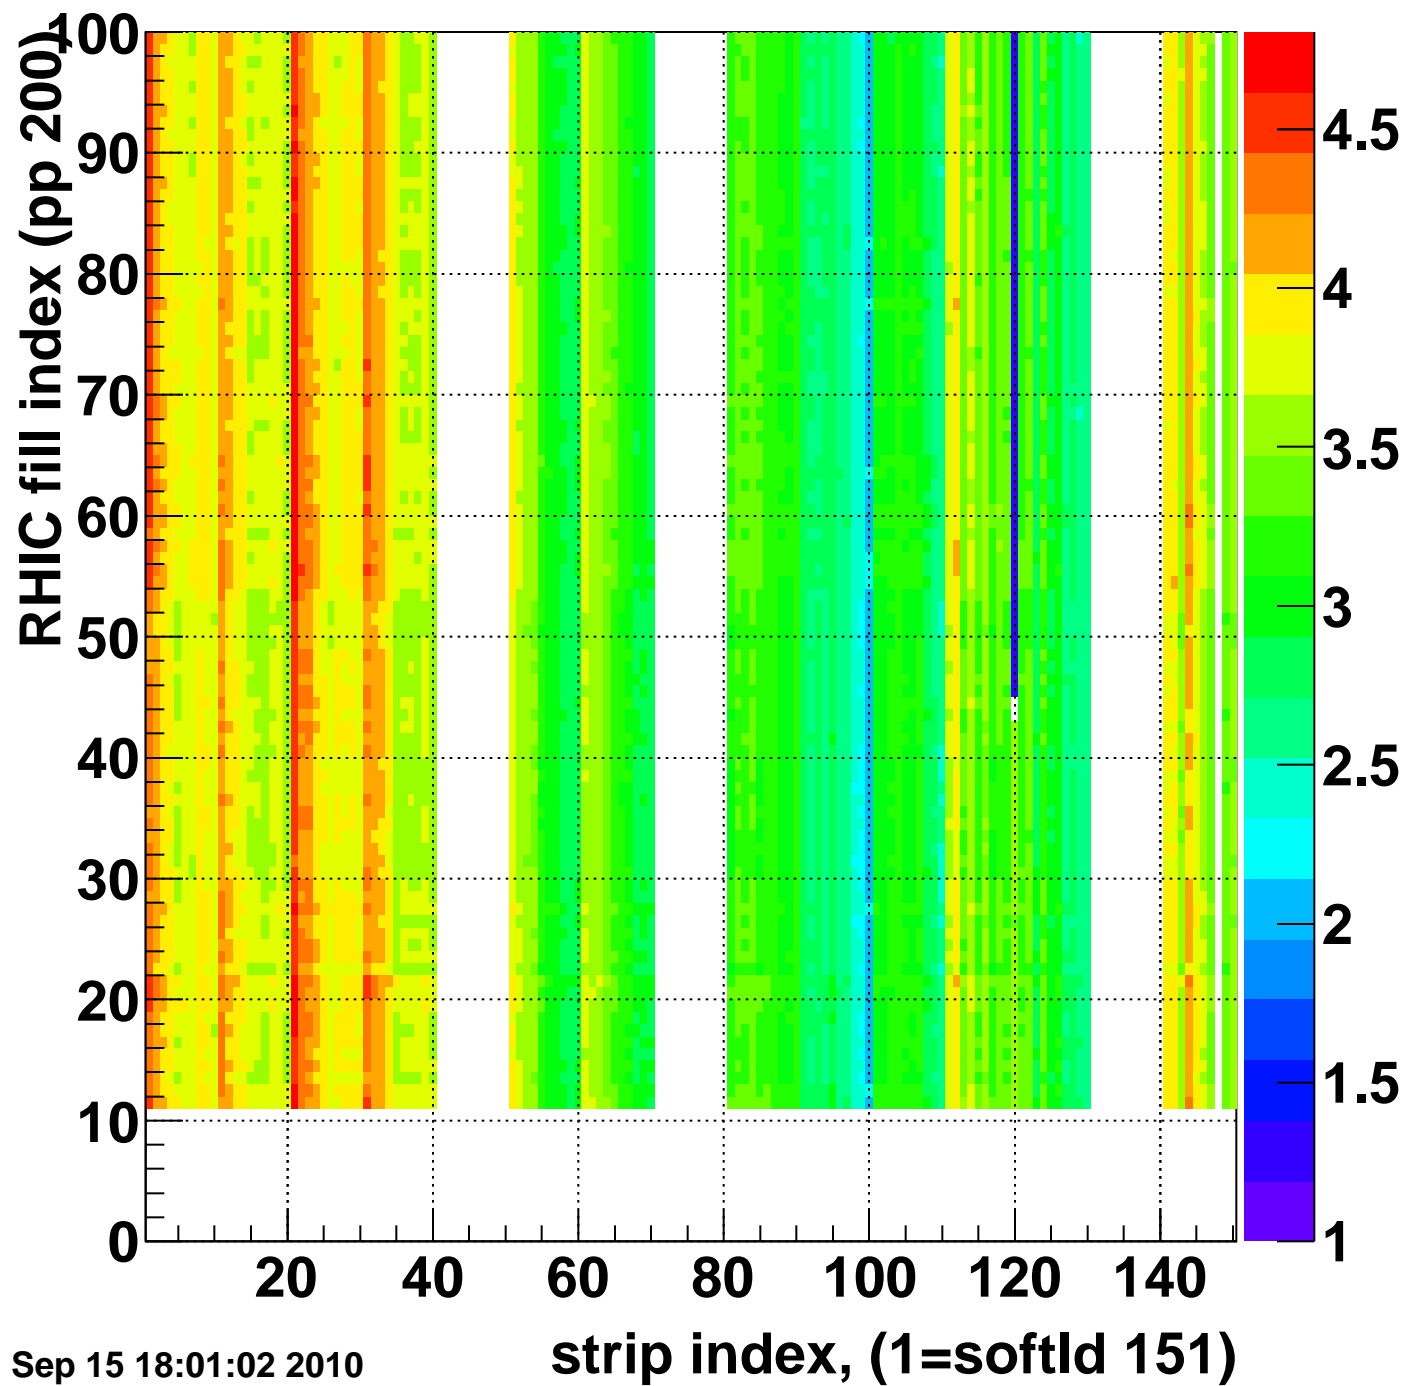

Mpv of ped residuum (ADC), BSMDE mod=2, good strips

Entries 0

Wed Sep 15 18:01:01 2010

Rms of ped residuum (ADC), BSMDE mod=2, good strips

Entries 13261

Wed Sep 15 18:01:01 2010

Bad strips (color=error bits), BSMDE mod=2

Entries 1739

Wed Sep 15 18:01:01 2010

Mpv of ped residuum (ADC), BSMDP mod=2, good strips

Entries 0

Wed Sep 15 18:01:02 2010

Rms of ped residuum (ADC), BSMDP mod=2, good strips

Entries 10589

Wed Sep 15 18:01:02 2010

Bad strips (color=error bits), BSMDE mod=2

Entries 4411

Wed Sep 15 18:01:02 2010