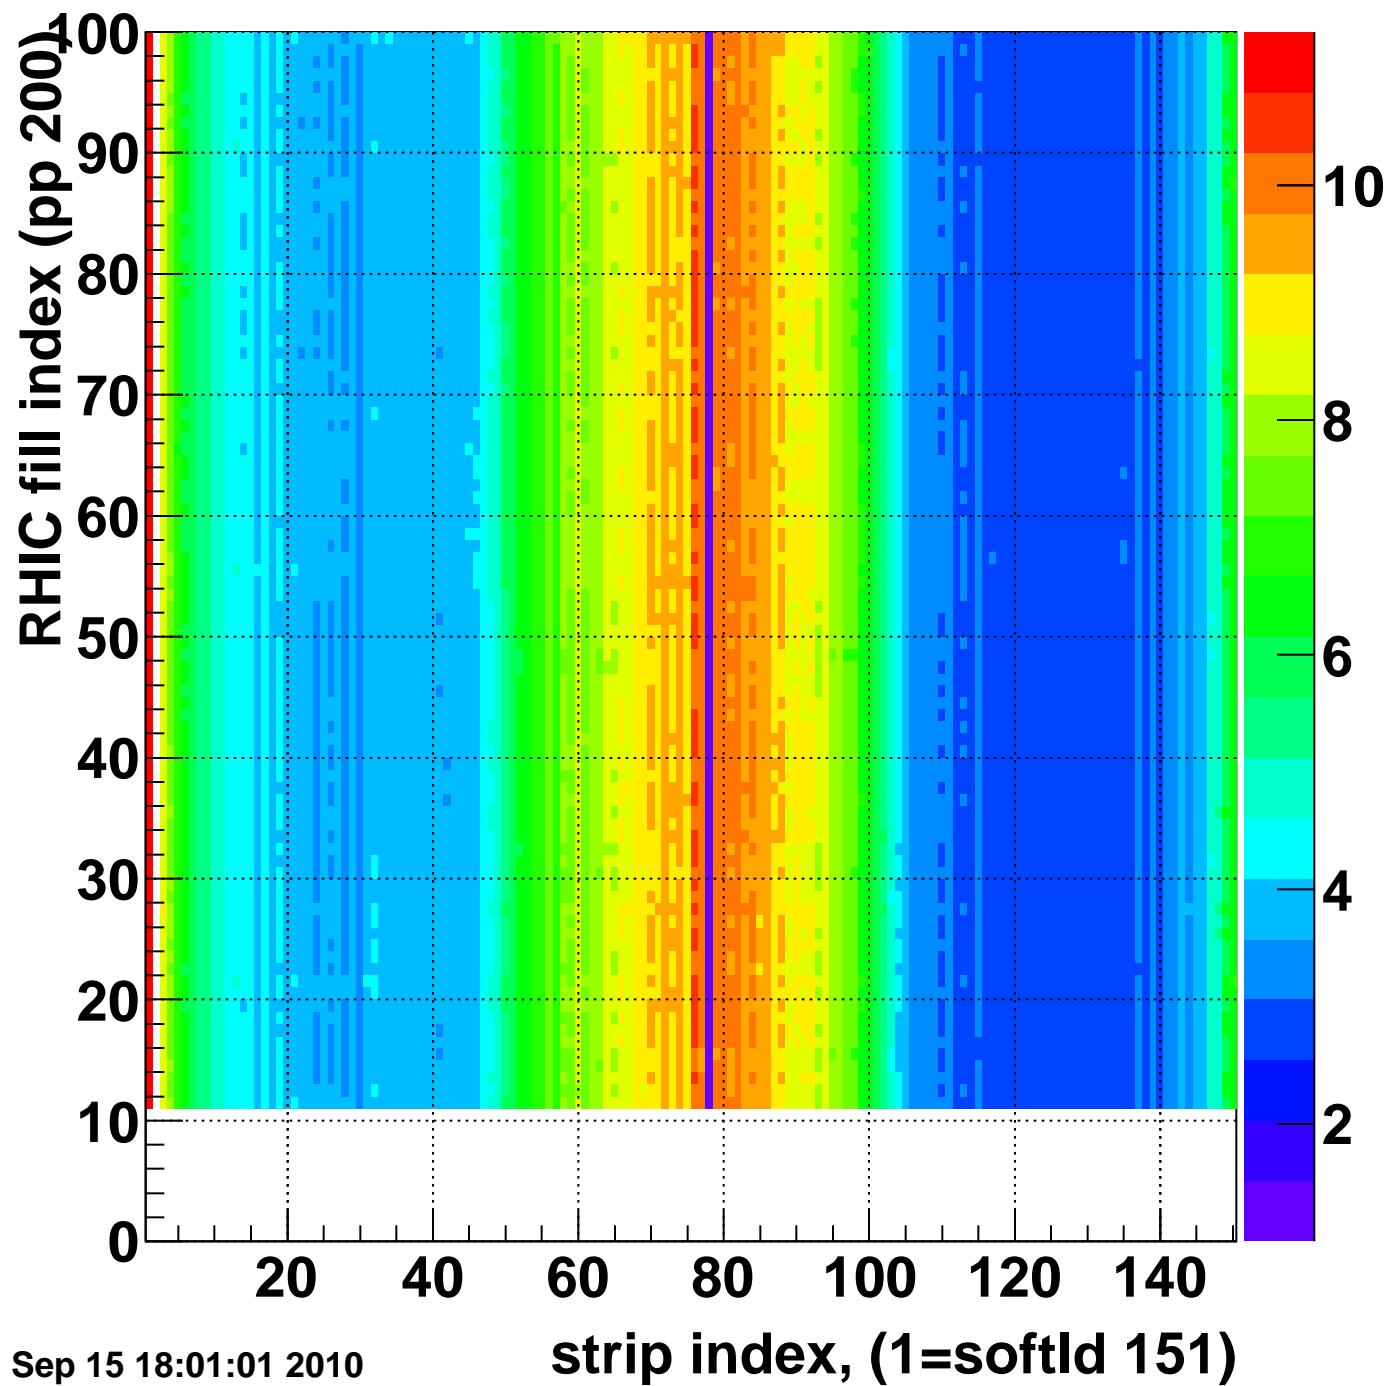

Mpv of ped residuum (ADC), BSMDE mod=2, good strips

Entries 0

Wed Sep 15 18:01:01 2010

Rms of ped residuum (ADC), BSMDE mod=2, good strips

Entries 13261

Wed Sep 15 18:01:01 2010

Bad strips (color=error bits), BSMDE mod=2

Entries 1739

Wed Sep 15 18:01:01 2010

Mpv of ped residuum (ADC), BSMDP mod=2, good strips

Entries 0

Wed Sep 15 18:01:02 2010

Rms of ped residuum (ADC), BSMDP mod=2, good strips

Entries 10589

Wed Sep 15 18:01:02 2010

Bad strips (color=error bits), BSMDE mod=2

Entries 4411

Wed Sep 15 18:01:02 2010