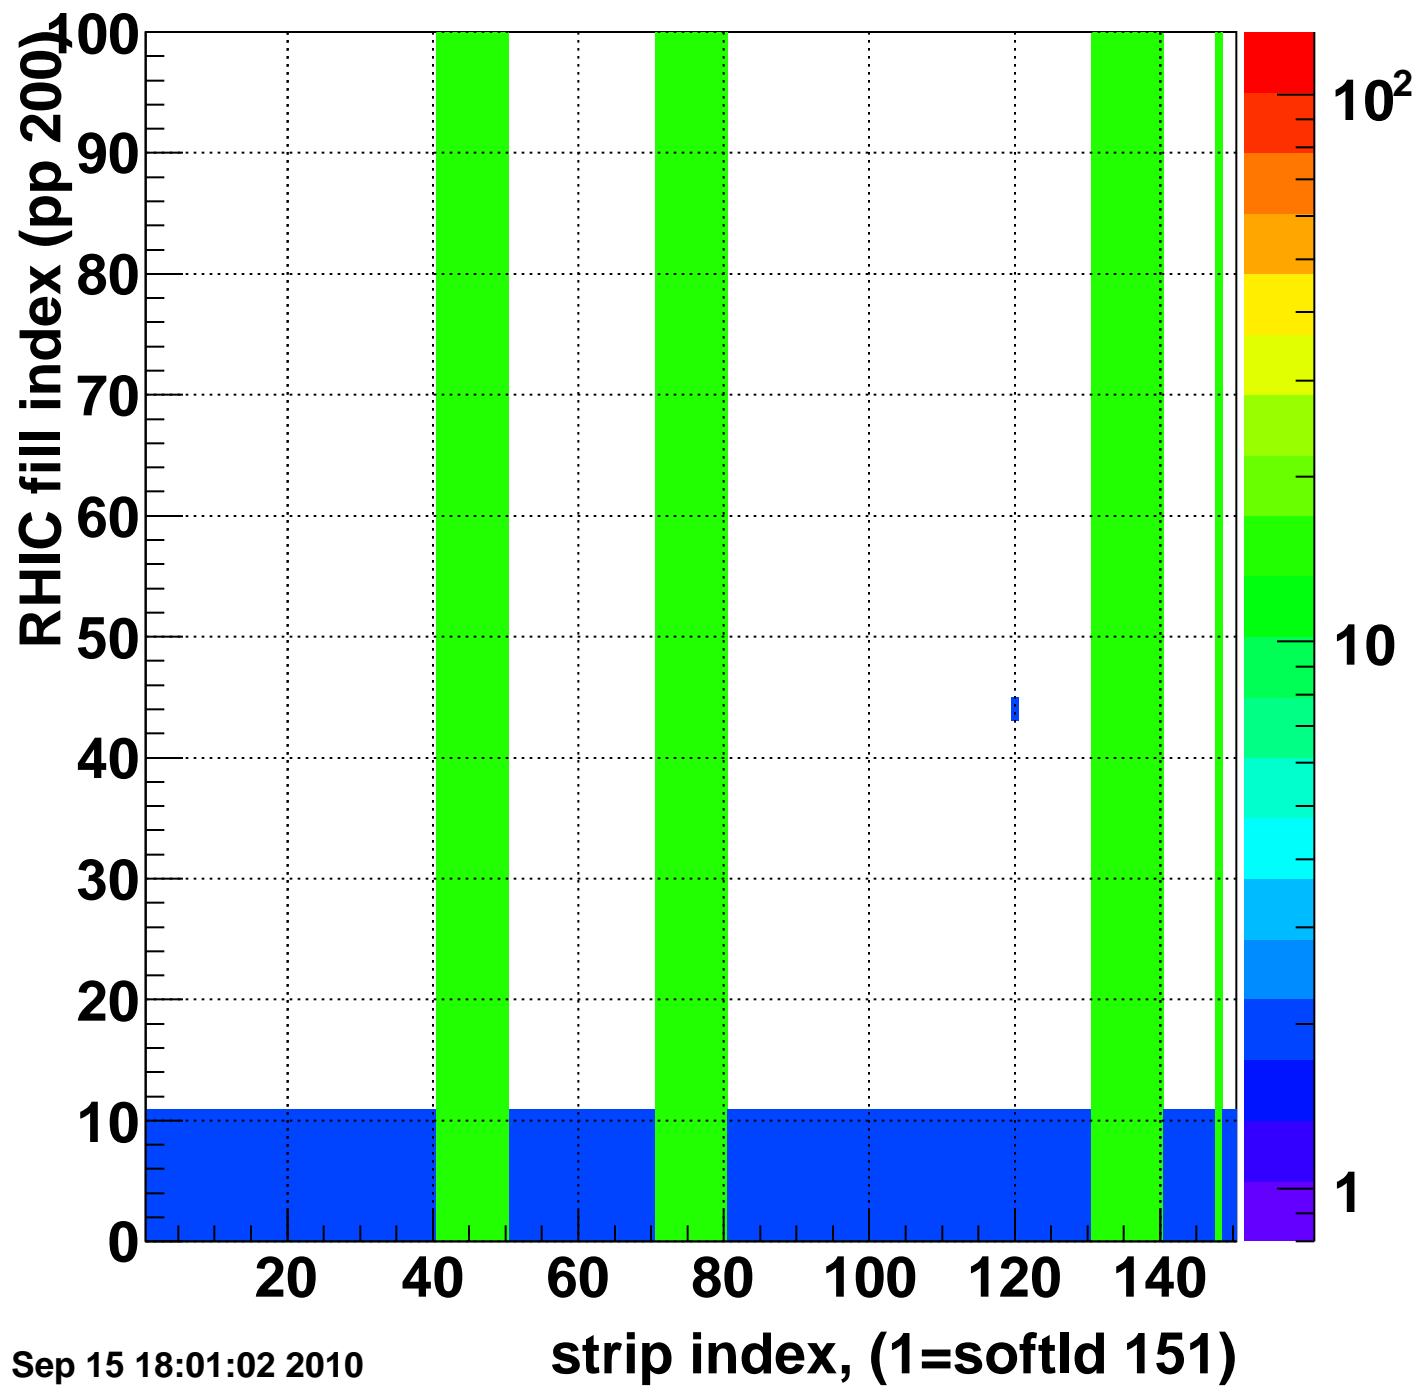

Mpv of ped residuum (ADC), BSMDE mod=2, good strips

Entries 0

Wed Sep 15 18:01:01 2010

Rms of ped residuum (ADC), BSMDE mod=2, good strips

Entries 13261

Wed Sep 15 18:01:01 2010

Bad strips (color=error bits), BSMDE mod=2

Entries 1739

Wed Sep 15 18:01:01 2010

Mpv of ped residuum (ADC), BSMDP mod=2, good strips

Entries 0

Wed Sep 15 18:01:02 2010

Rms of ped residuum (ADC), BSMDP mod=2, good strips

Entries 10589

Wed Sep 15 18:01:02 2010

Bad strips (color=error bits), BSMDE mod=2

Entries 4411

Wed Sep 15 18:01:02 2010