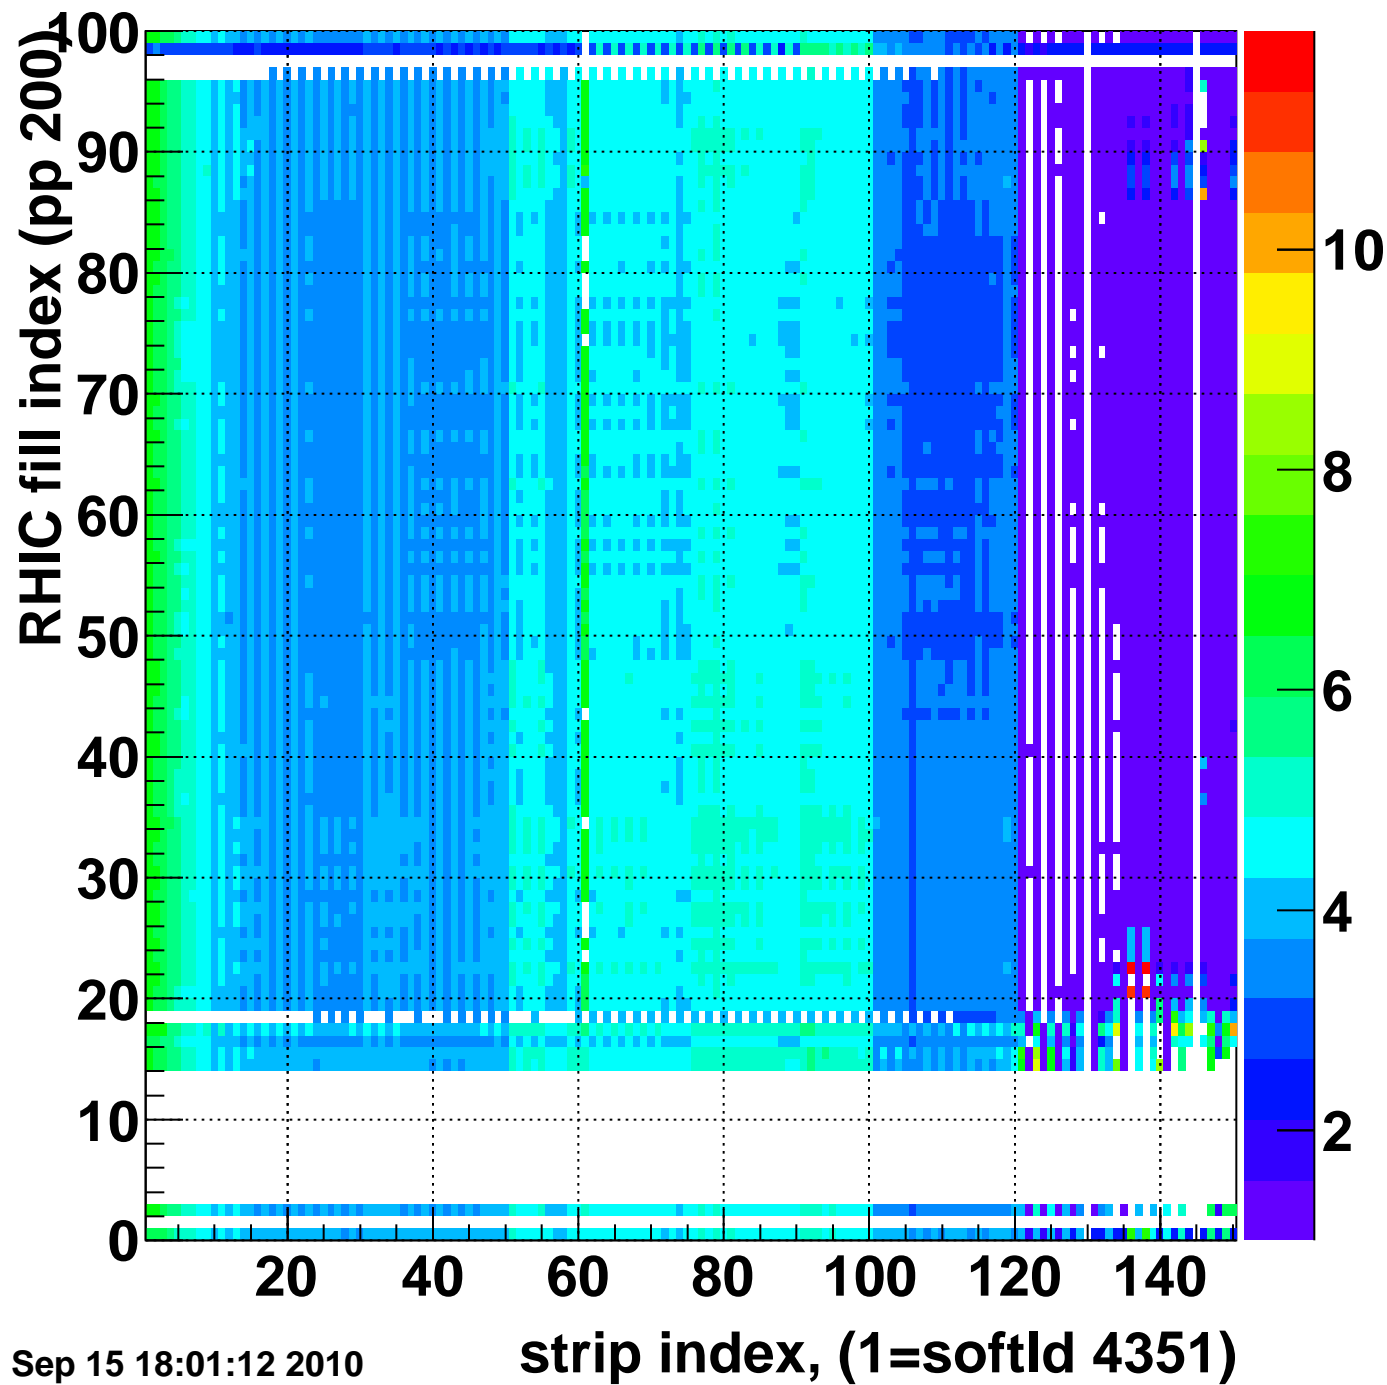

Rms of ped residuum (ADC), BSMDE mod=30, good strips

Entries 12360

Wed Sep 15 18:01:12 2010

Bad strips (color=error bits), BSMDE mod=30

Entries 2640

Wed Sep 15 18:01:12 2010

Bad strips (color=error bits), BSMDE mod=30

Entries 1991

Wed Sep 15 18:01:12 2010