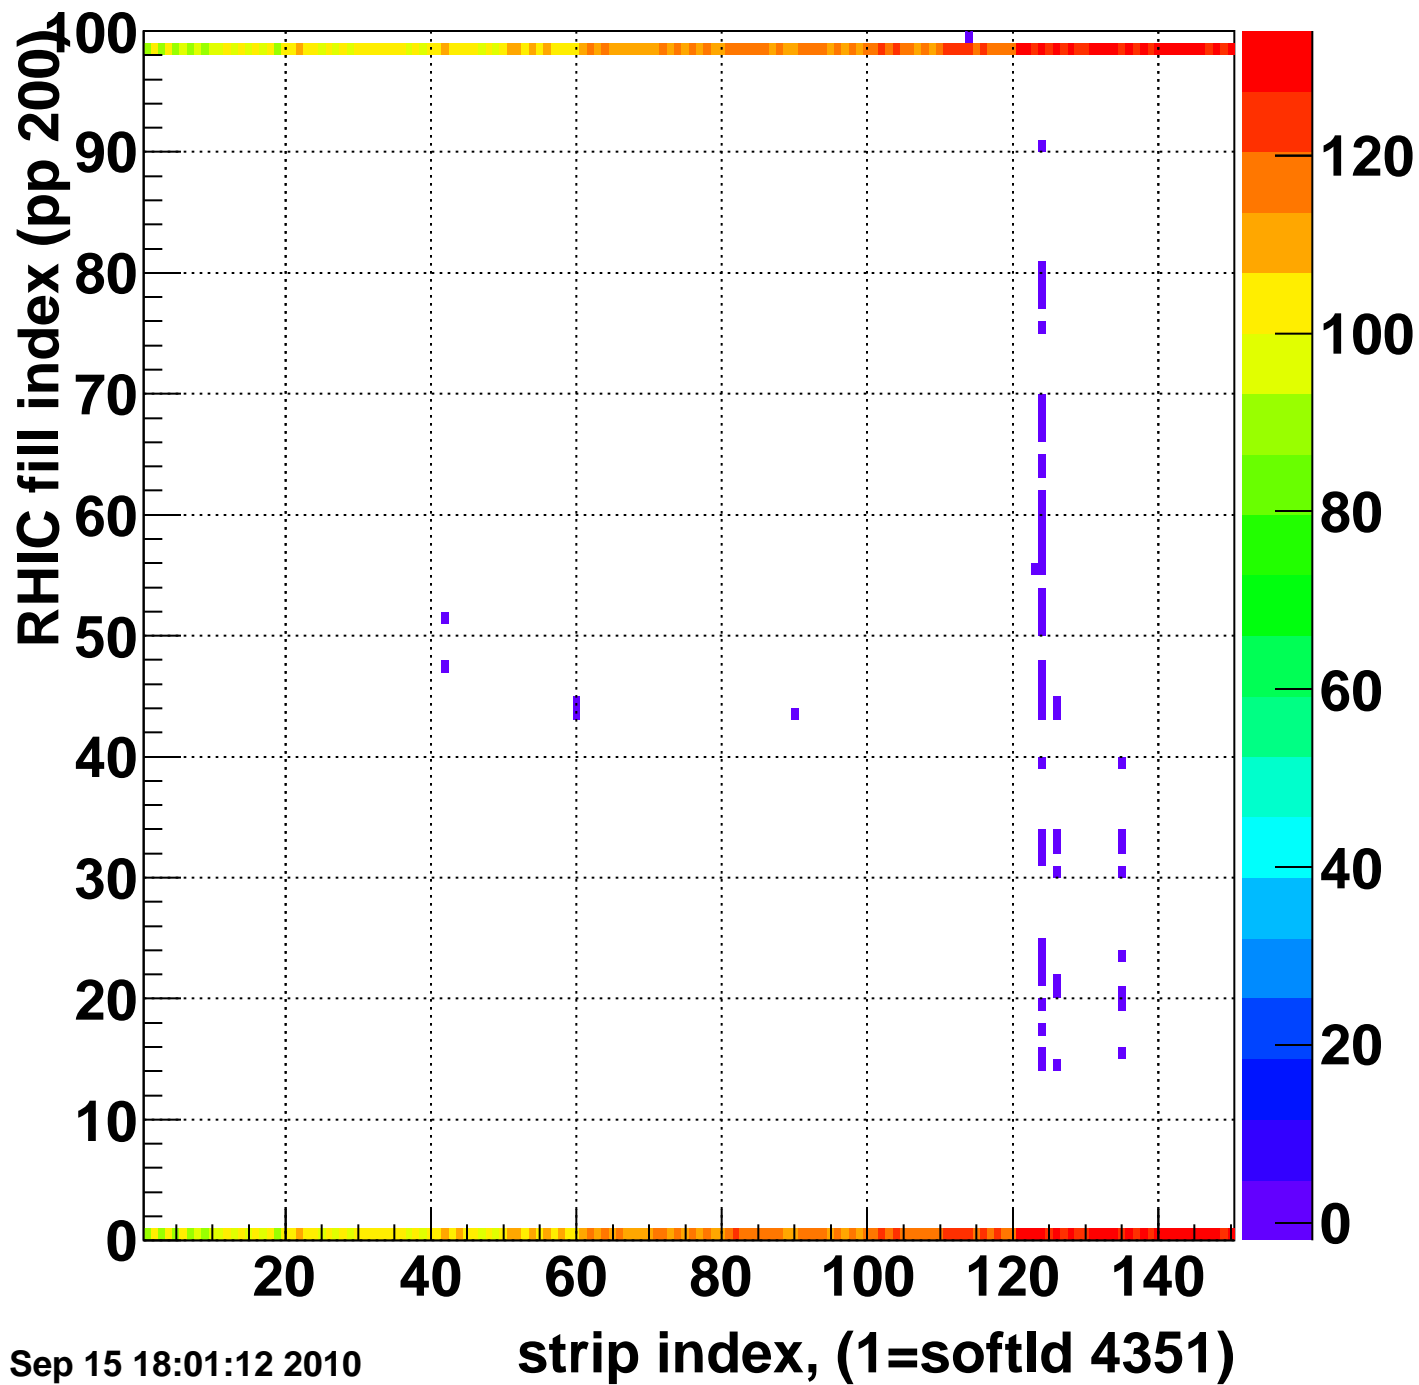

Rms of ped residuum (ADC), BSMDE mod=30, good strips

Entries 12360

Wed Sep 15 18:01:12 2010

Bad strips (color=error bits), BSMDE mod=30

Entries 2640

Wed Sep 15 18:01:12 2010

Bad strips (color=error bits), BSMDE mod=30

Entries 1991

Wed Sep 15 18:01:12 2010