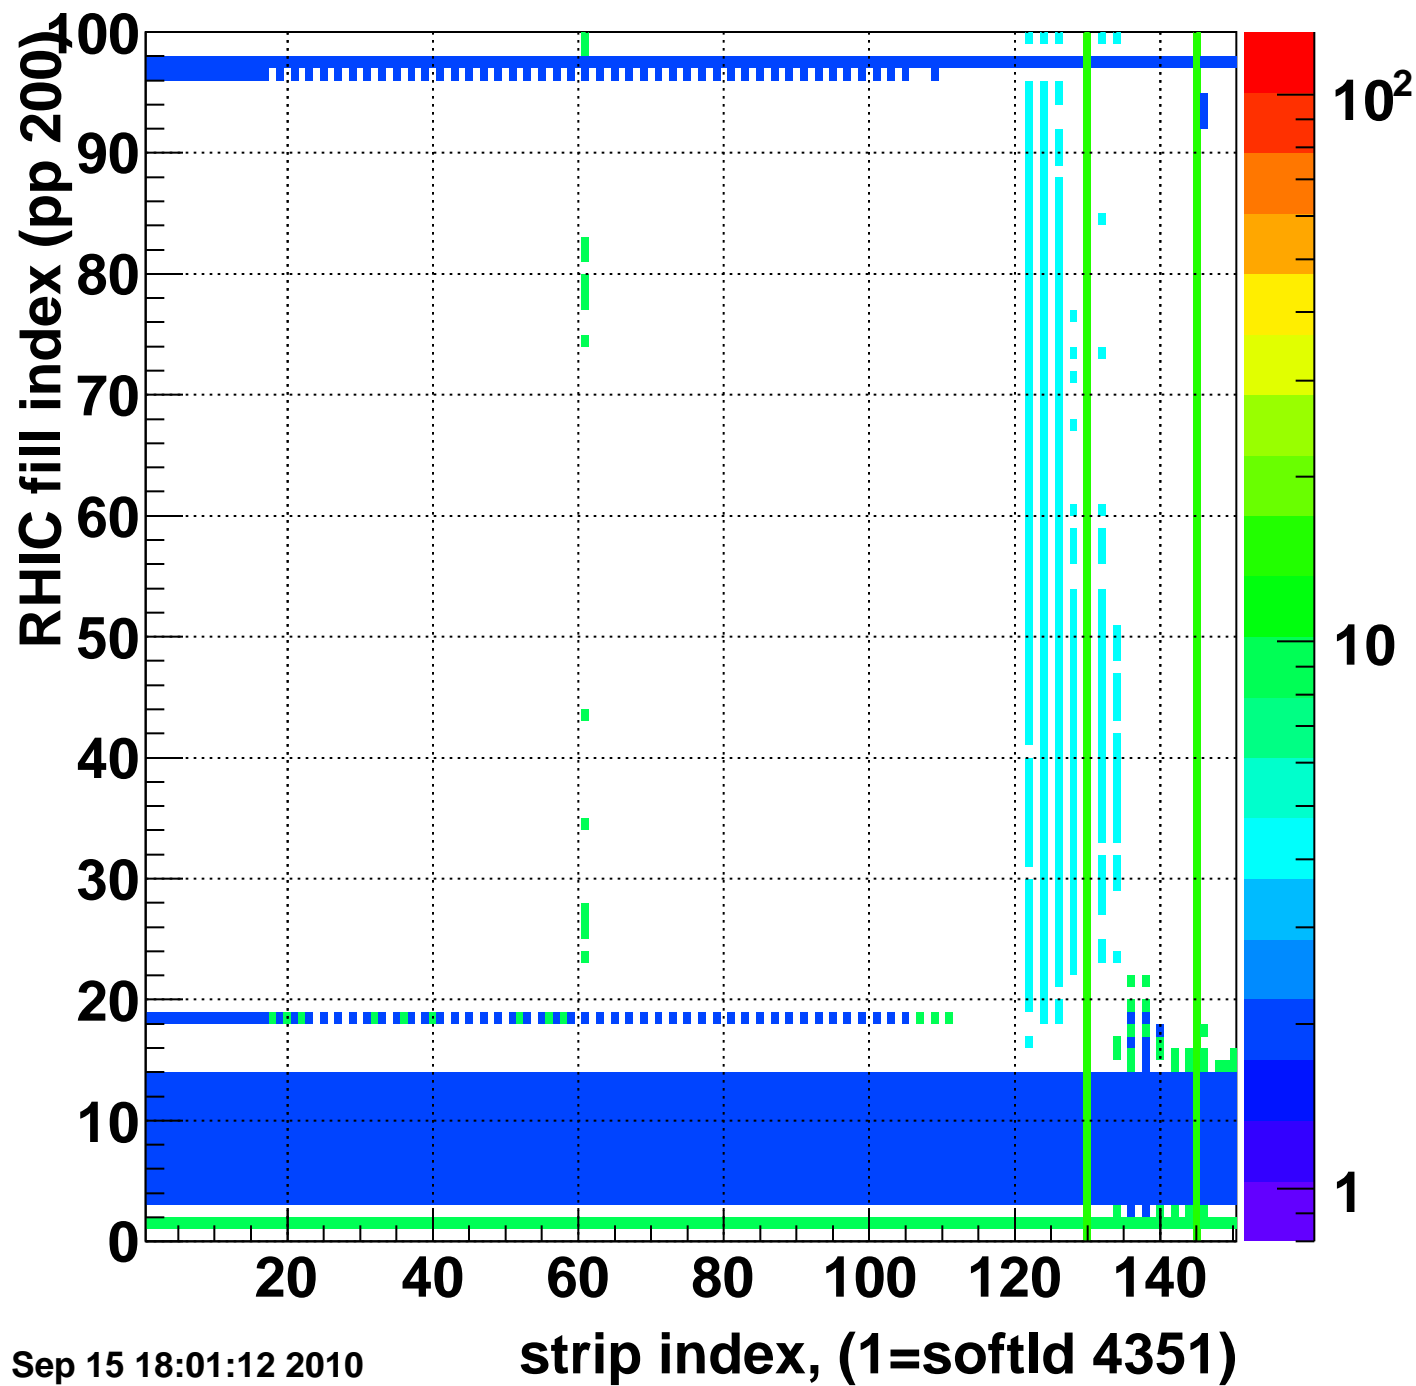

Rms of ped residuum (ADC), BSMDE mod=30, good strips

Entries 12360

Wed Sep 15 18:01:12 2010

Bad strips (color=error bits), BSMDE mod=30

Entries 2640

Wed Sep 15 18:01:12 2010

Bad strips (color=error bits), BSMDE mod=30

Entries 1991

Wed Sep 15 18:01:12 2010