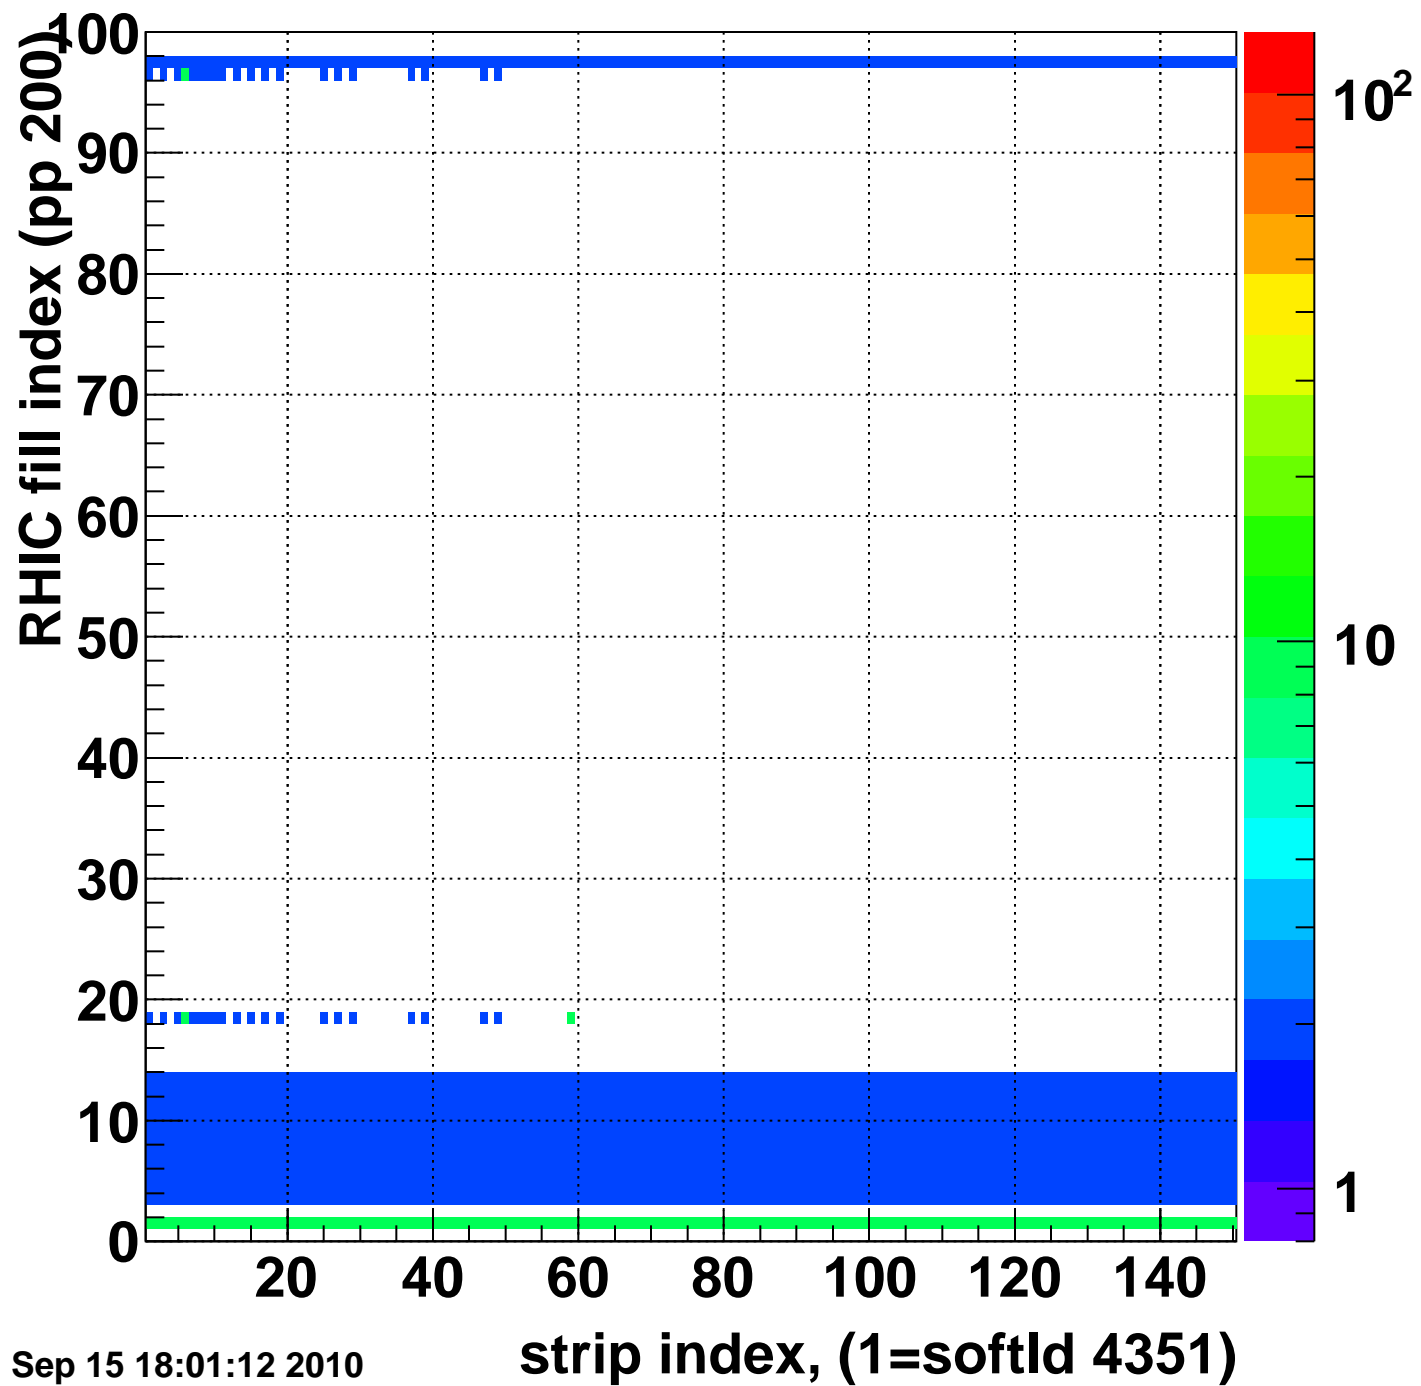

Rms of ped residuum (ADC), BSMDE mod=30, good strips

Entries 12360

Wed Sep 15 18:01:12 2010

Bad strips (color=error bits), BSMDE mod=30

Entries 2640

Wed Sep 15 18:01:12 2010

Bad strips (color=error bits), BSMDE mod=30

Entries 1991

Wed Sep 15 18:01:12 2010