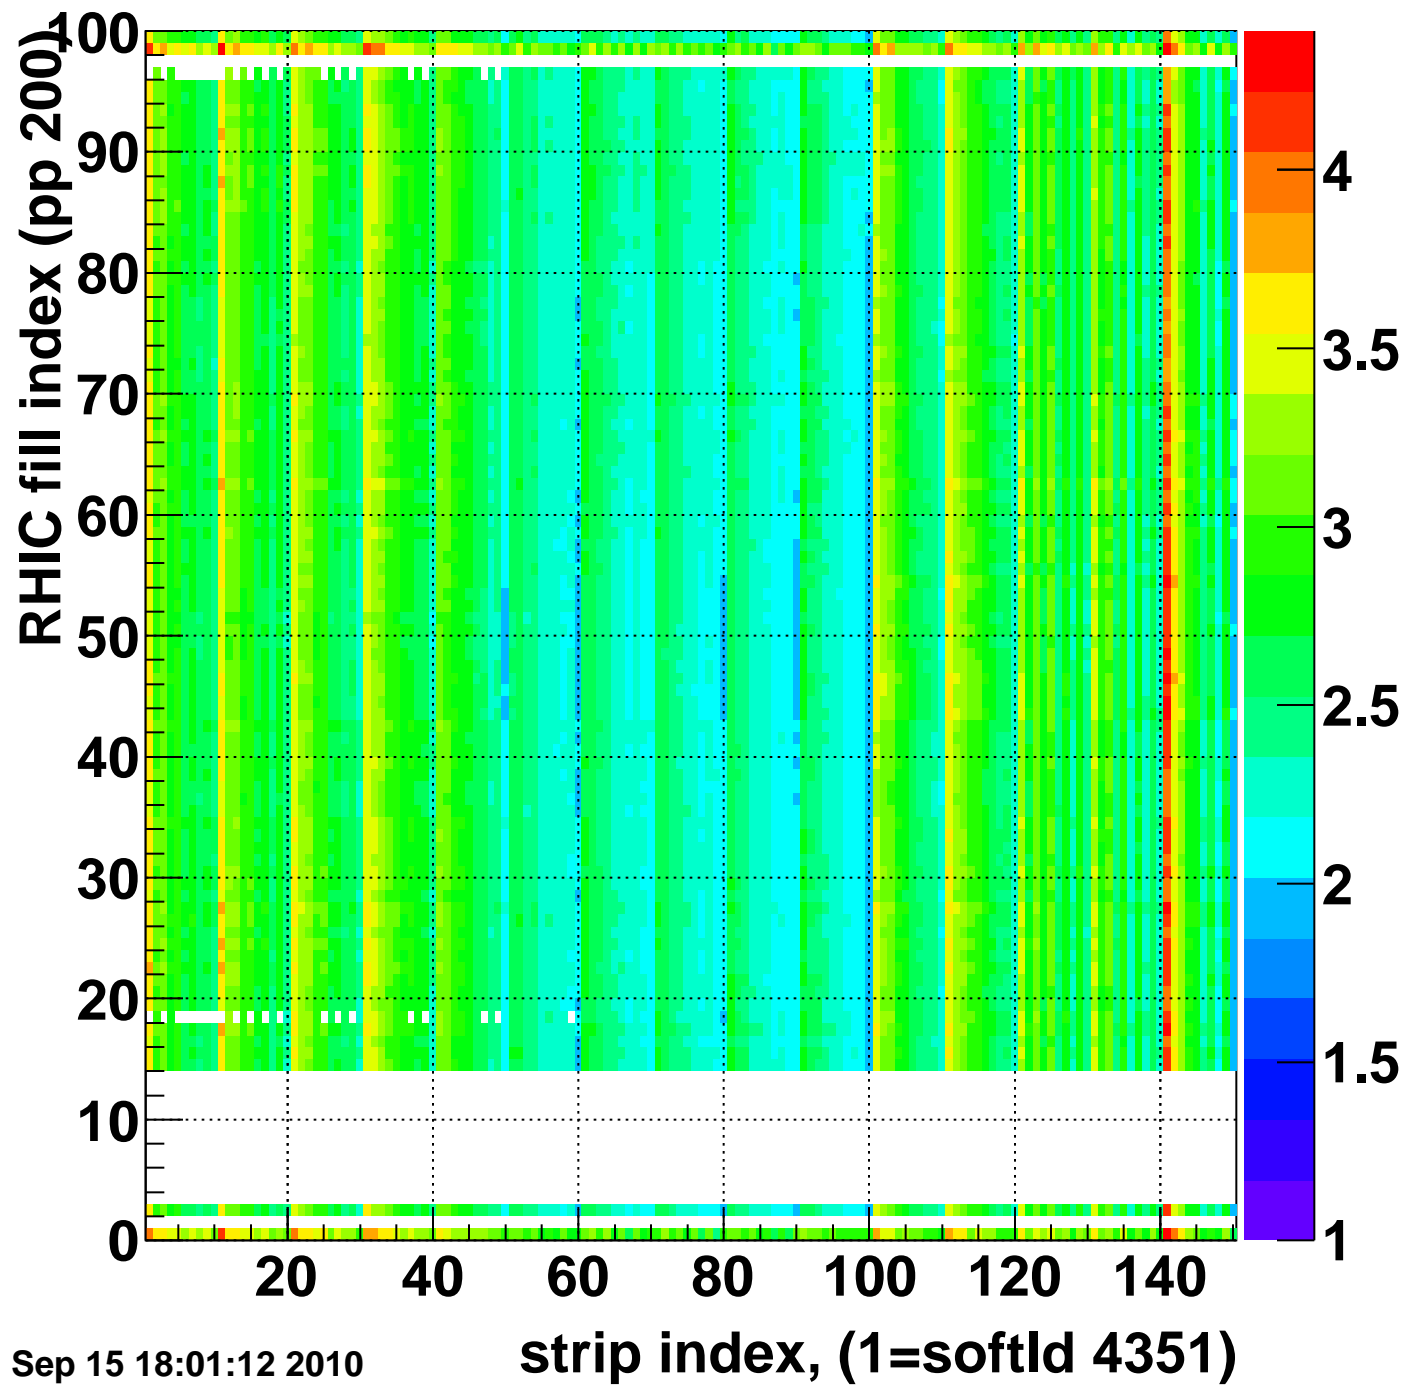

Rms of ped residuum (ADC), BSMDE mod=30, good strips

Entries 12360

Wed Sep 15 18:01:12 2010

Bad strips (color=error bits), BSMDE mod=30

Entries 2640

Wed Sep 15 18:01:12 2010

Bad strips (color=error bits), BSMDE mod=30

Entries 1991

Wed Sep 15 18:01:12 2010