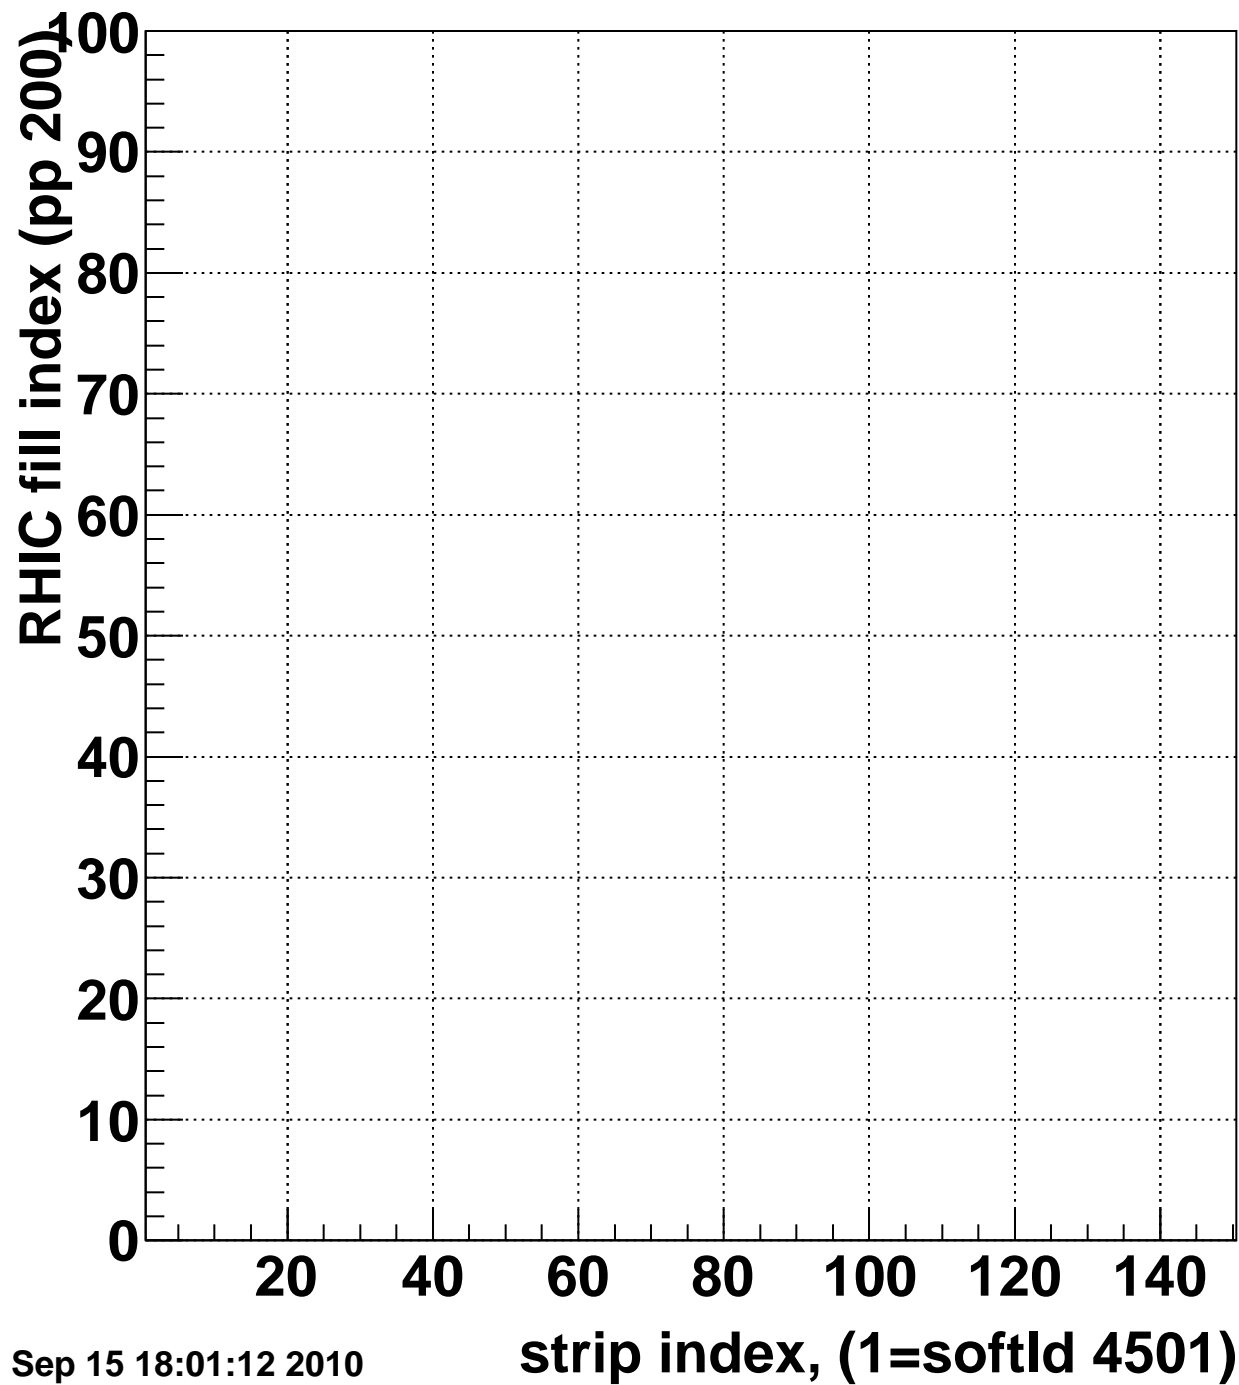

Rms of ped residuum (ADC), BSMDE mod=31, good strips

Entries 197

Wed Sep 15 18:01:12 2010

Bad strips (color=error bits), BSMDE mod=31

Entries 14803

Wed Sep 15 18:01:12 2010

Mpv of ped residuum (ADC), BSMDP mod=31, good strips

Entries 0

Wed Sep 15 18:01:12 2010

Rms of ped residuum (ADC), BSMDP mod=31, good strips

Entries 14900

Wed Sep 15 18:01:12 2010

Bad strips (color=error bits), BSMDE mod=31

Entries 100

Wed Sep 15 18:01:12 2010