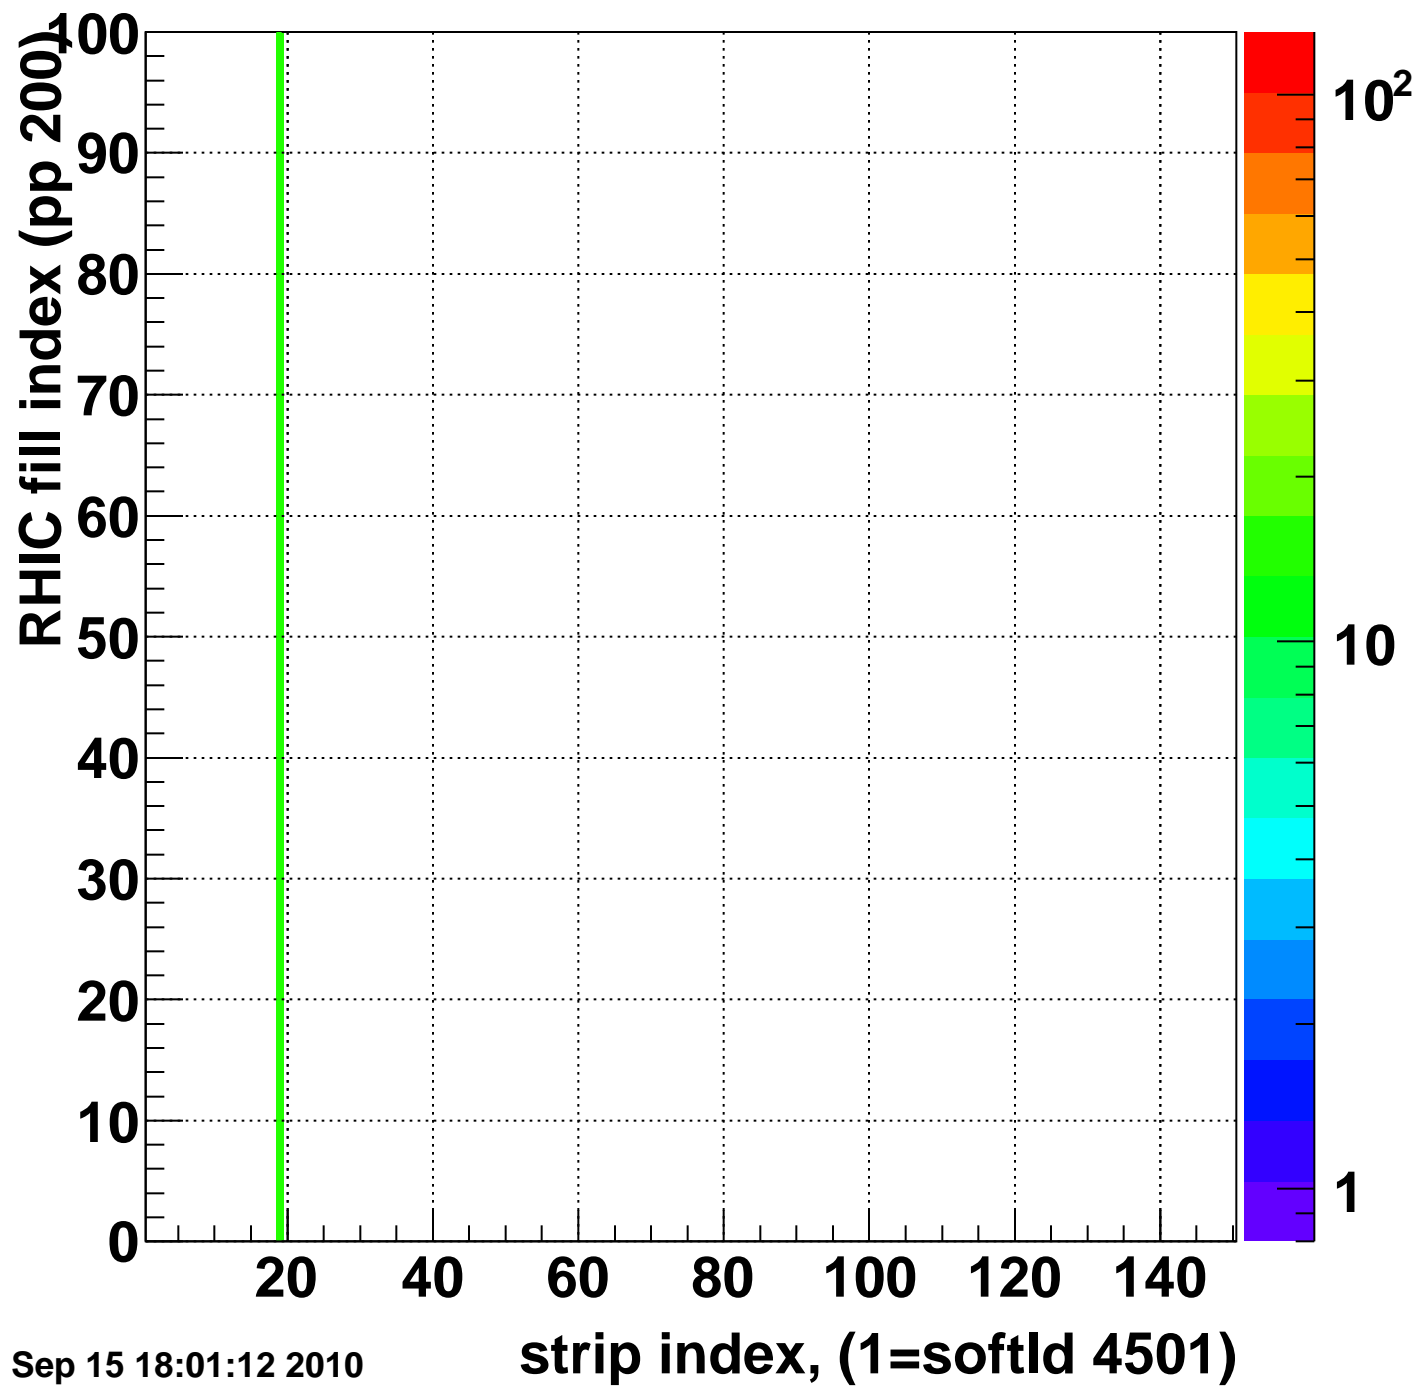

Rms of ped residuum (ADC), BSMDE mod=31, good strips

Entries 197

Wed Sep 15 18:01:12 2010

Bad strips (color=error bits), BSMDE mod=31

Entries 14803

Wed Sep 15 18:01:12 2010

Mpv of ped residuum (ADC), BSMDP mod=31, good strips

Entries 0

Wed Sep 15 18:01:12 2010

Rms of ped residuum (ADC), BSMDP mod=31, good strips

Entries 14900

Wed Sep 15 18:01:12 2010

Bad strips (color=error bits), BSMDE mod=31

Entries 100

Wed Sep 15 18:01:12 2010