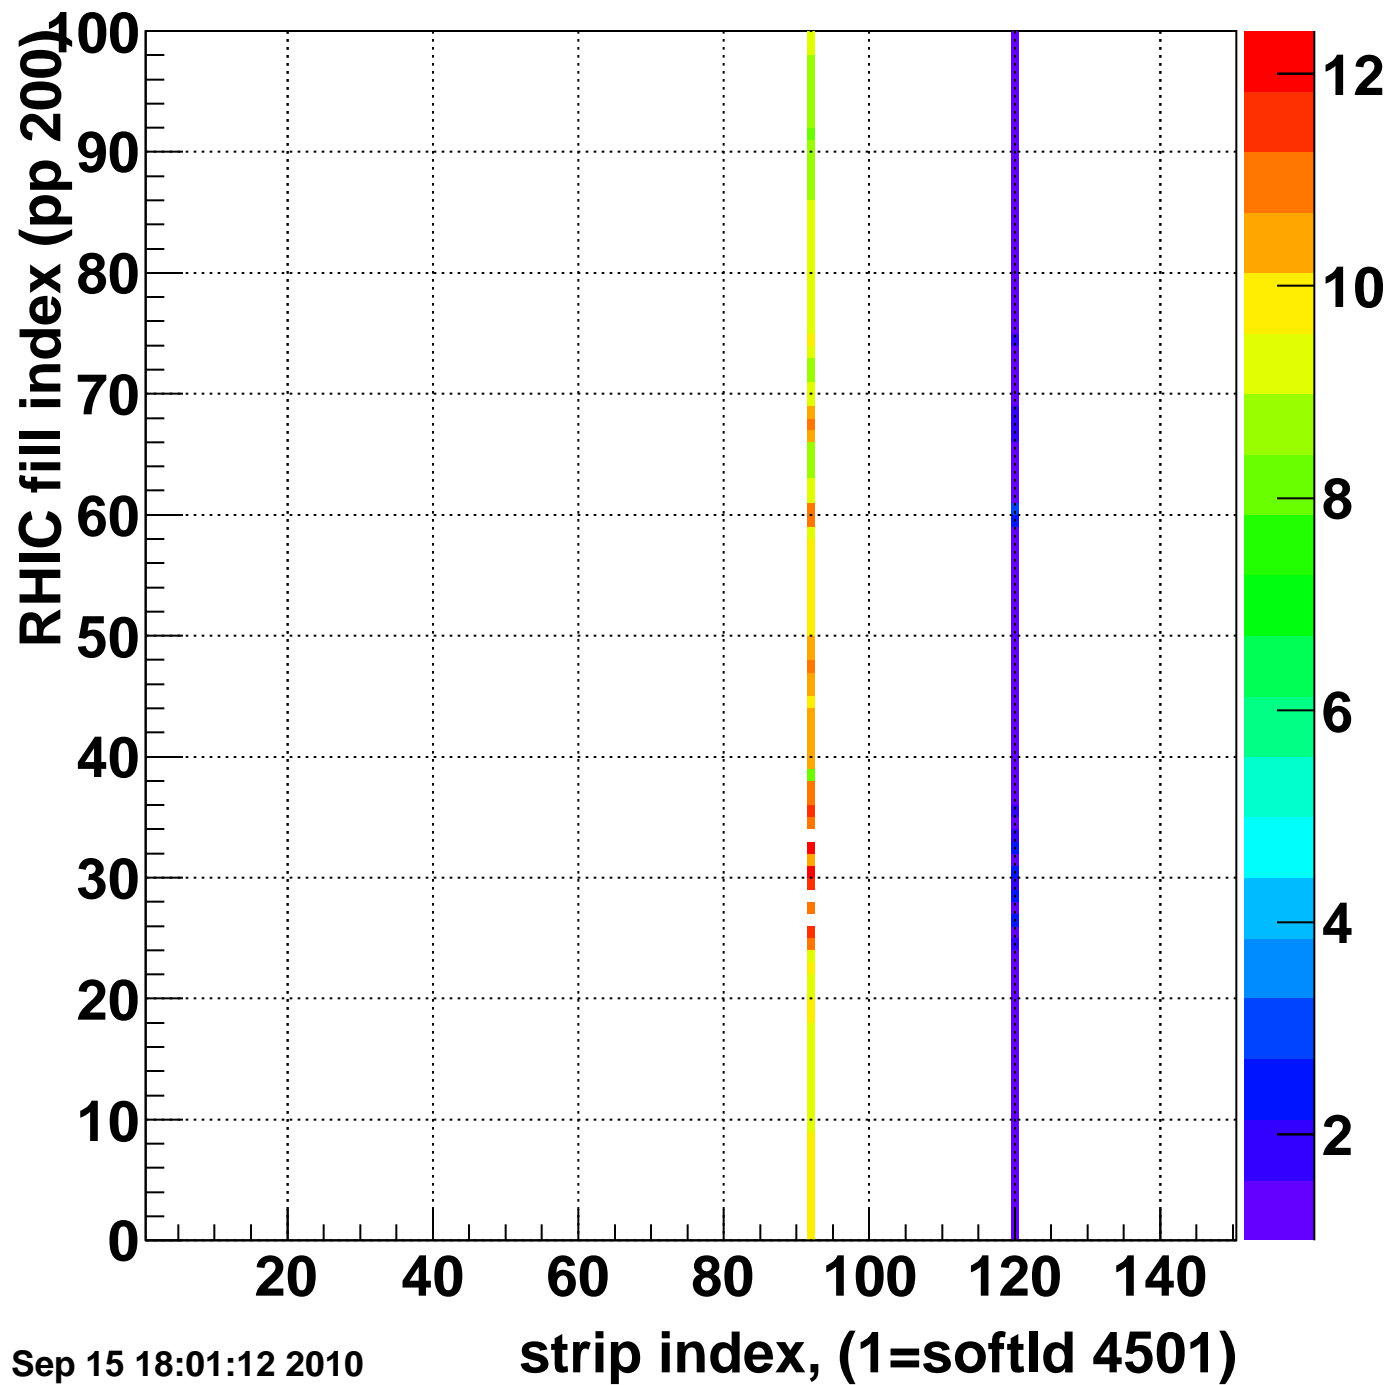

Rms of ped residuum (ADC), BSMDE mod=31, good strips

Entries 197

Wed Sep 15 18:01:12 2010

Bad strips (color=error bits), BSMDE mod=31

Entries 14803

Wed Sep 15 18:01:12 2010

Mpv of ped residuum (ADC), BSMDP mod=31, good strips

Entries 0

Wed Sep 15 18:01:12 2010

Rms of ped residuum (ADC), BSMDP mod=31, good strips

Entries 14900

Wed Sep 15 18:01:12 2010

Bad strips (color=error bits), BSMDE mod=31

Entries 100

Wed Sep 15 18:01:12 2010