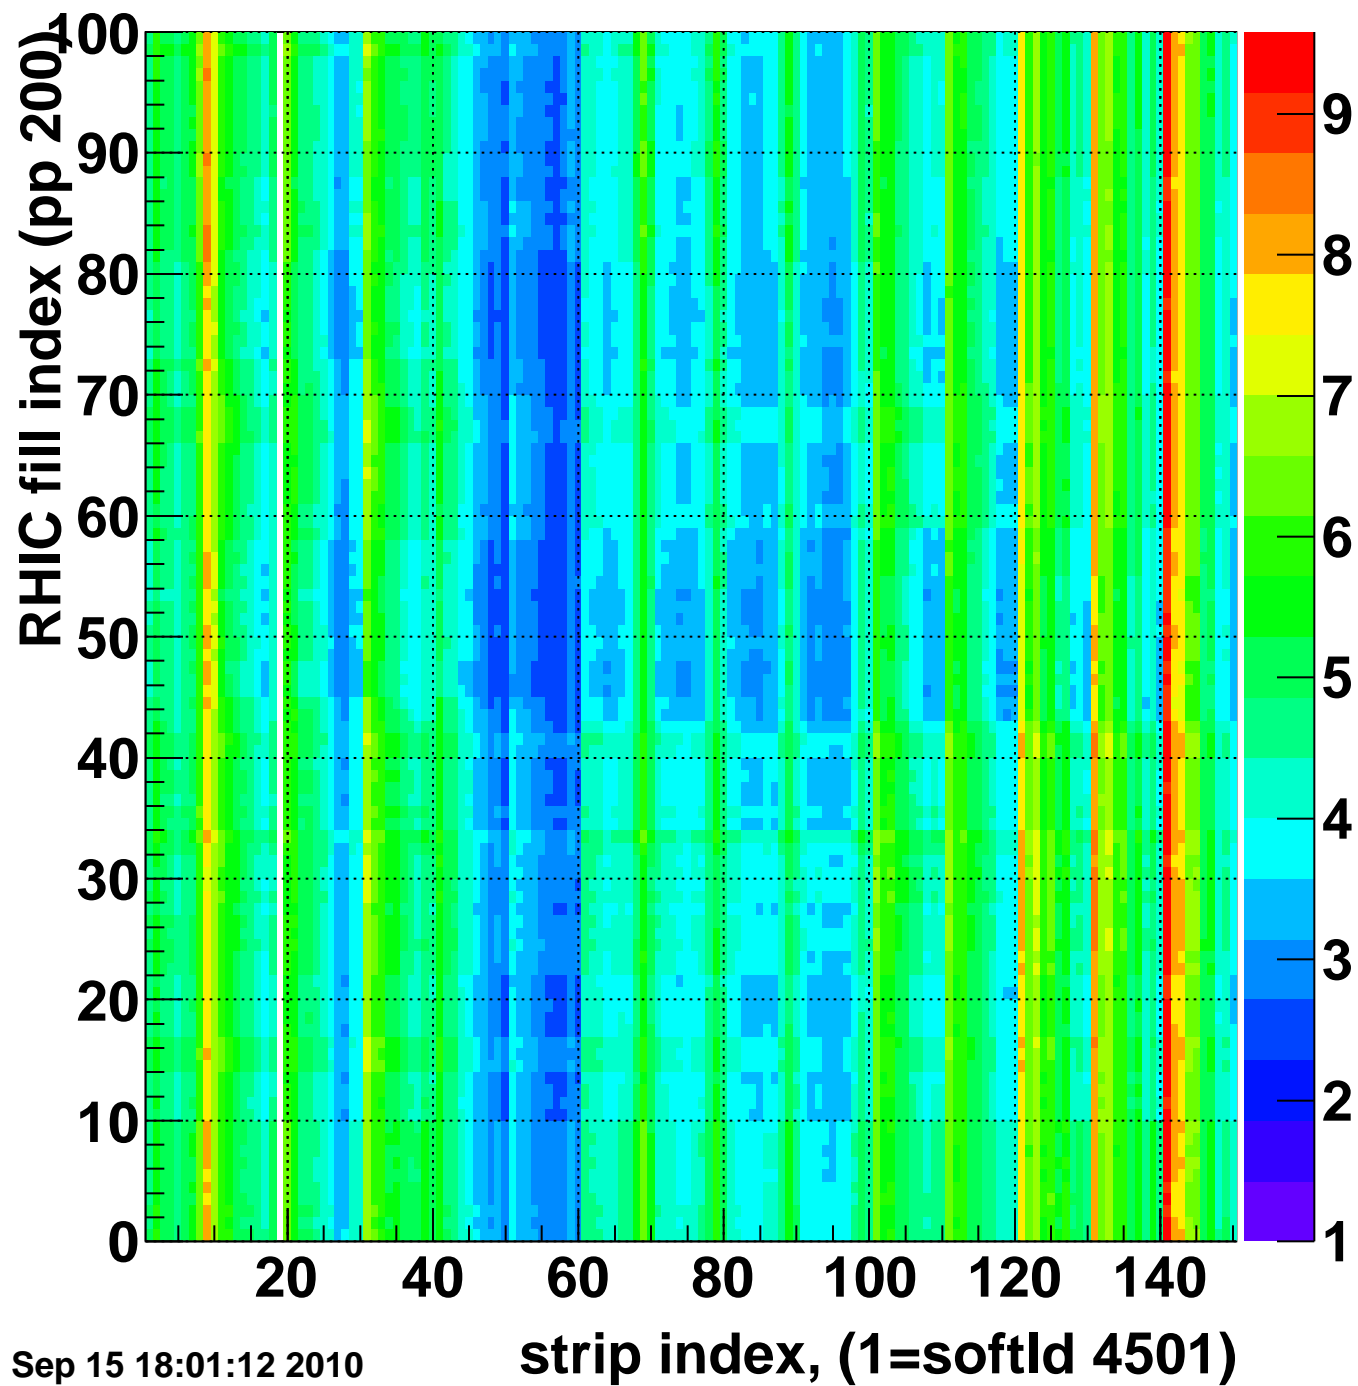

Rms of ped residuum (ADC), BSMDE mod=31, good strips

Entries 197

Wed Sep 15 18:01:12 2010

Bad strips (color=error bits), BSMDE mod=31

Entries 14803

Wed Sep 15 18:01:12 2010

Mpv of ped residuum (ADC), BSMDP mod=31, good strips

Entries 0

Wed Sep 15 18:01:12 2010

Rms of ped residuum (ADC), BSMDP mod=31, good strips

Entries 14900

Wed Sep 15 18:01:12 2010

Bad strips (color=error bits), BSMDE mod=31

Entries 100

Wed Sep 15 18:01:12 2010