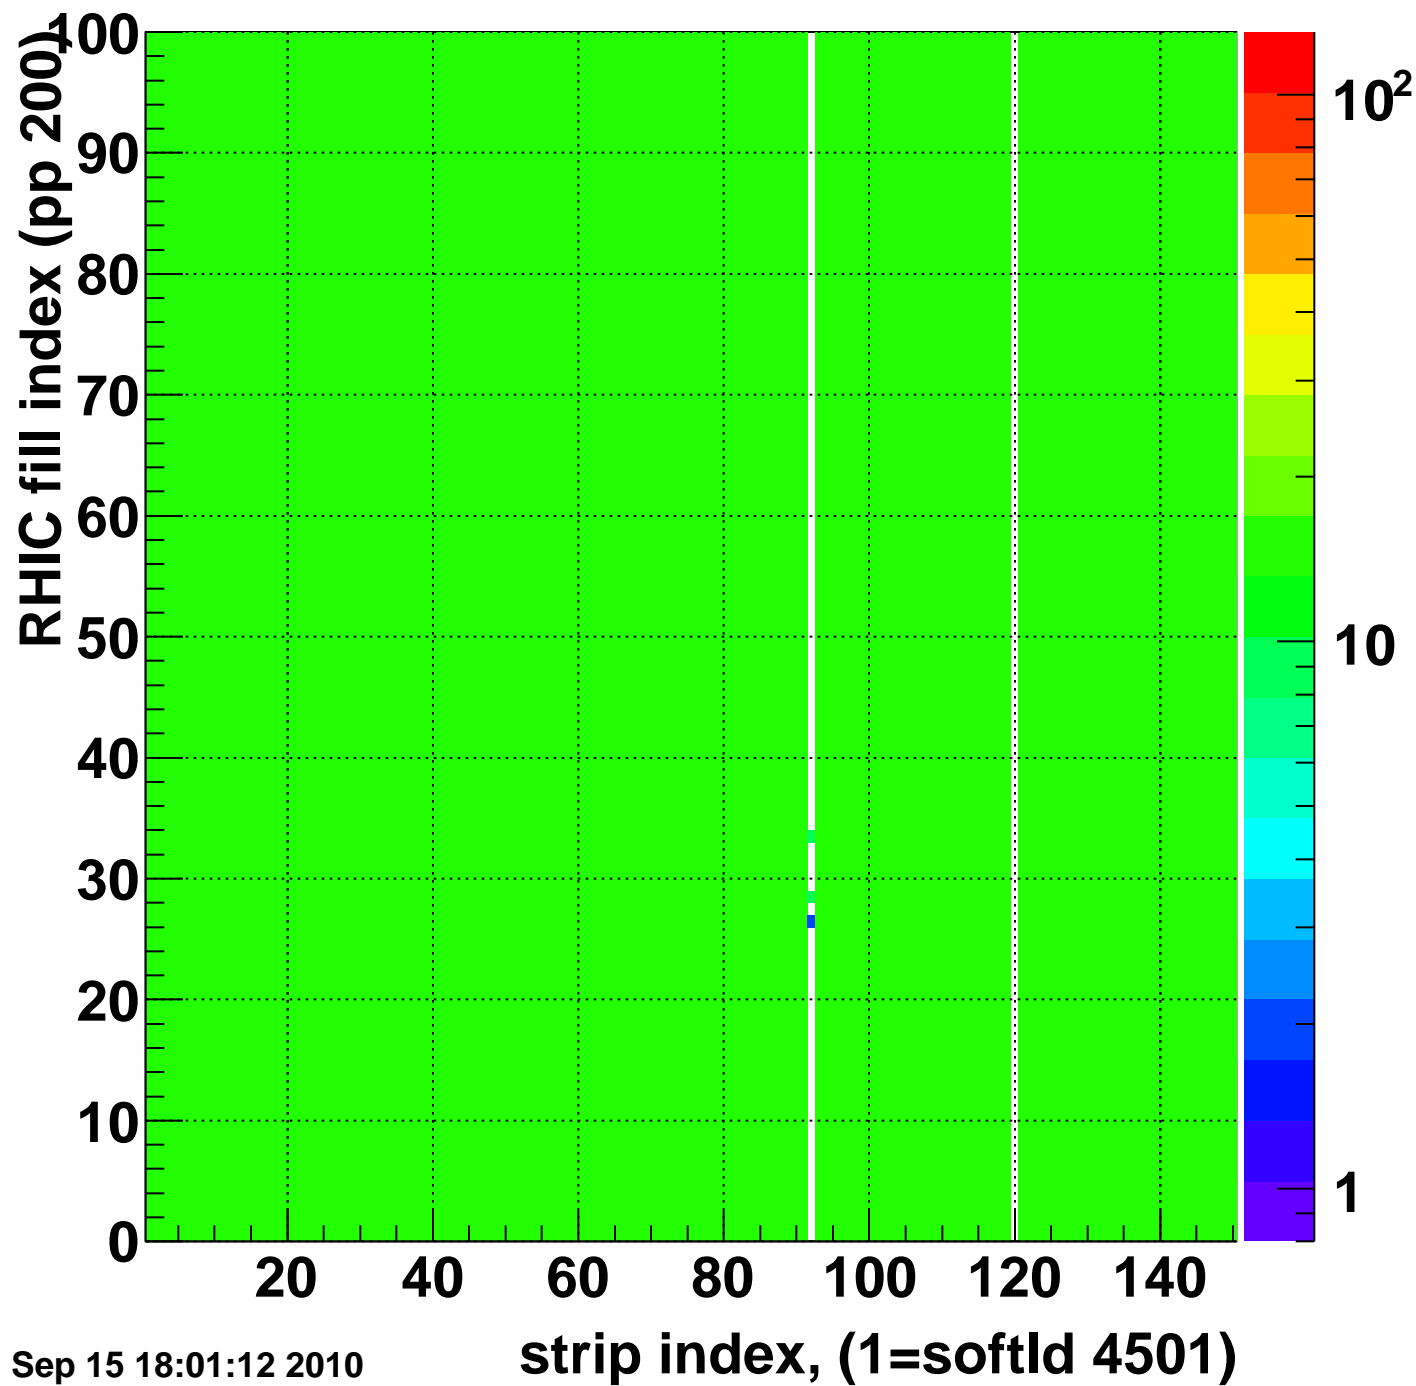

Rms of ped residuum (ADC), BSMDE mod=31, good strips

Entries 197

Wed Sep 15 18:01:12 2010

Bad strips (color=error bits), BSMDE mod=31

Entries 14803

Wed Sep 15 18:01:12 2010

Mpv of ped residuum (ADC), BSMDP mod=31, good strips

Entries 0

Wed Sep 15 18:01:12 2010

Rms of ped residuum (ADC), BSMDP mod=31, good strips

Entries 14900

Wed Sep 15 18:01:12 2010

Bad strips (color=error bits), BSMDE mod=31

Entries 100

Wed Sep 15 18:01:12 2010