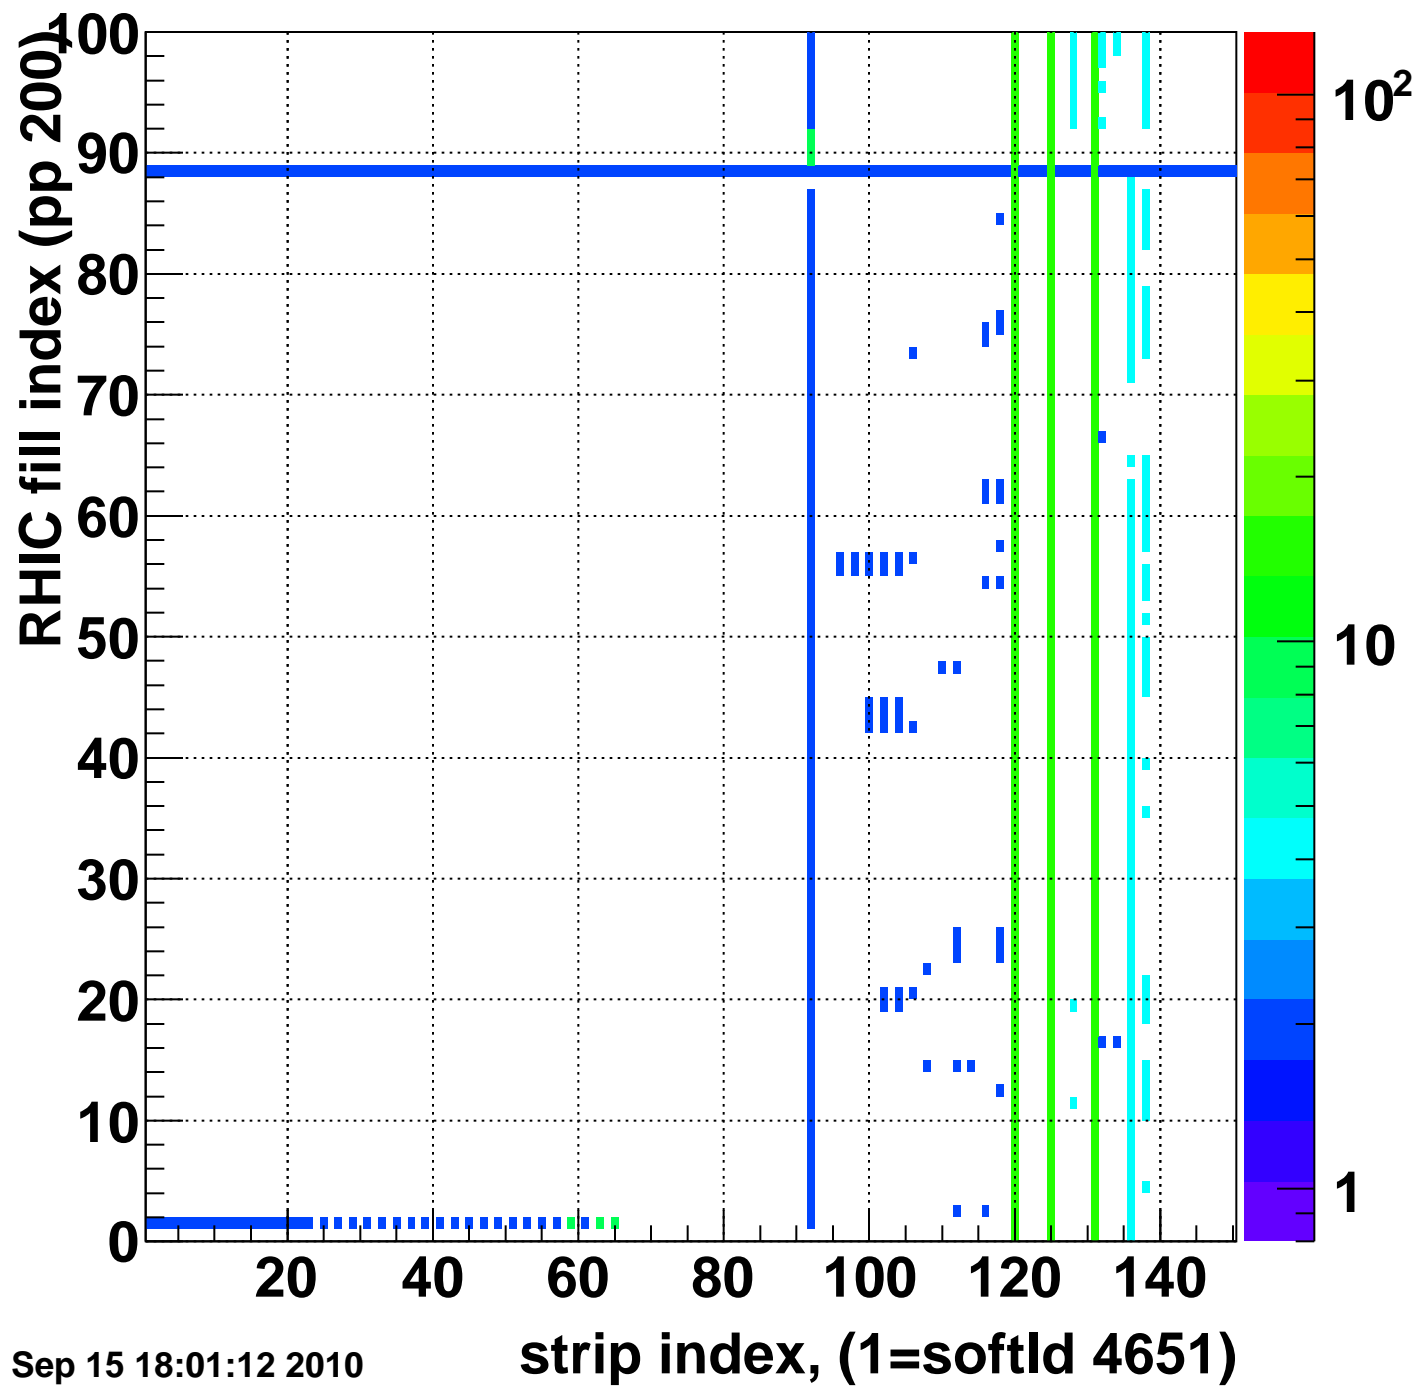

Bad strips (color=error bits), BSMDE mod=32

Entries 791

Wed Sep 15 18:01:12 2010

Mpv of ped residuum (ADC), BSMDP mod=32, good strips

Entries 450

Wed Sep 15 18:01:12 2010

Rms of ped residuum (ADC), BSMDP mod=32, good strips

Entries 14850

Wed Sep 15 18:01:13 2010

Bad strips (color=error bits), BSMDE mod=32

Entries 150

Wed Sep 15 18:01:13 2010