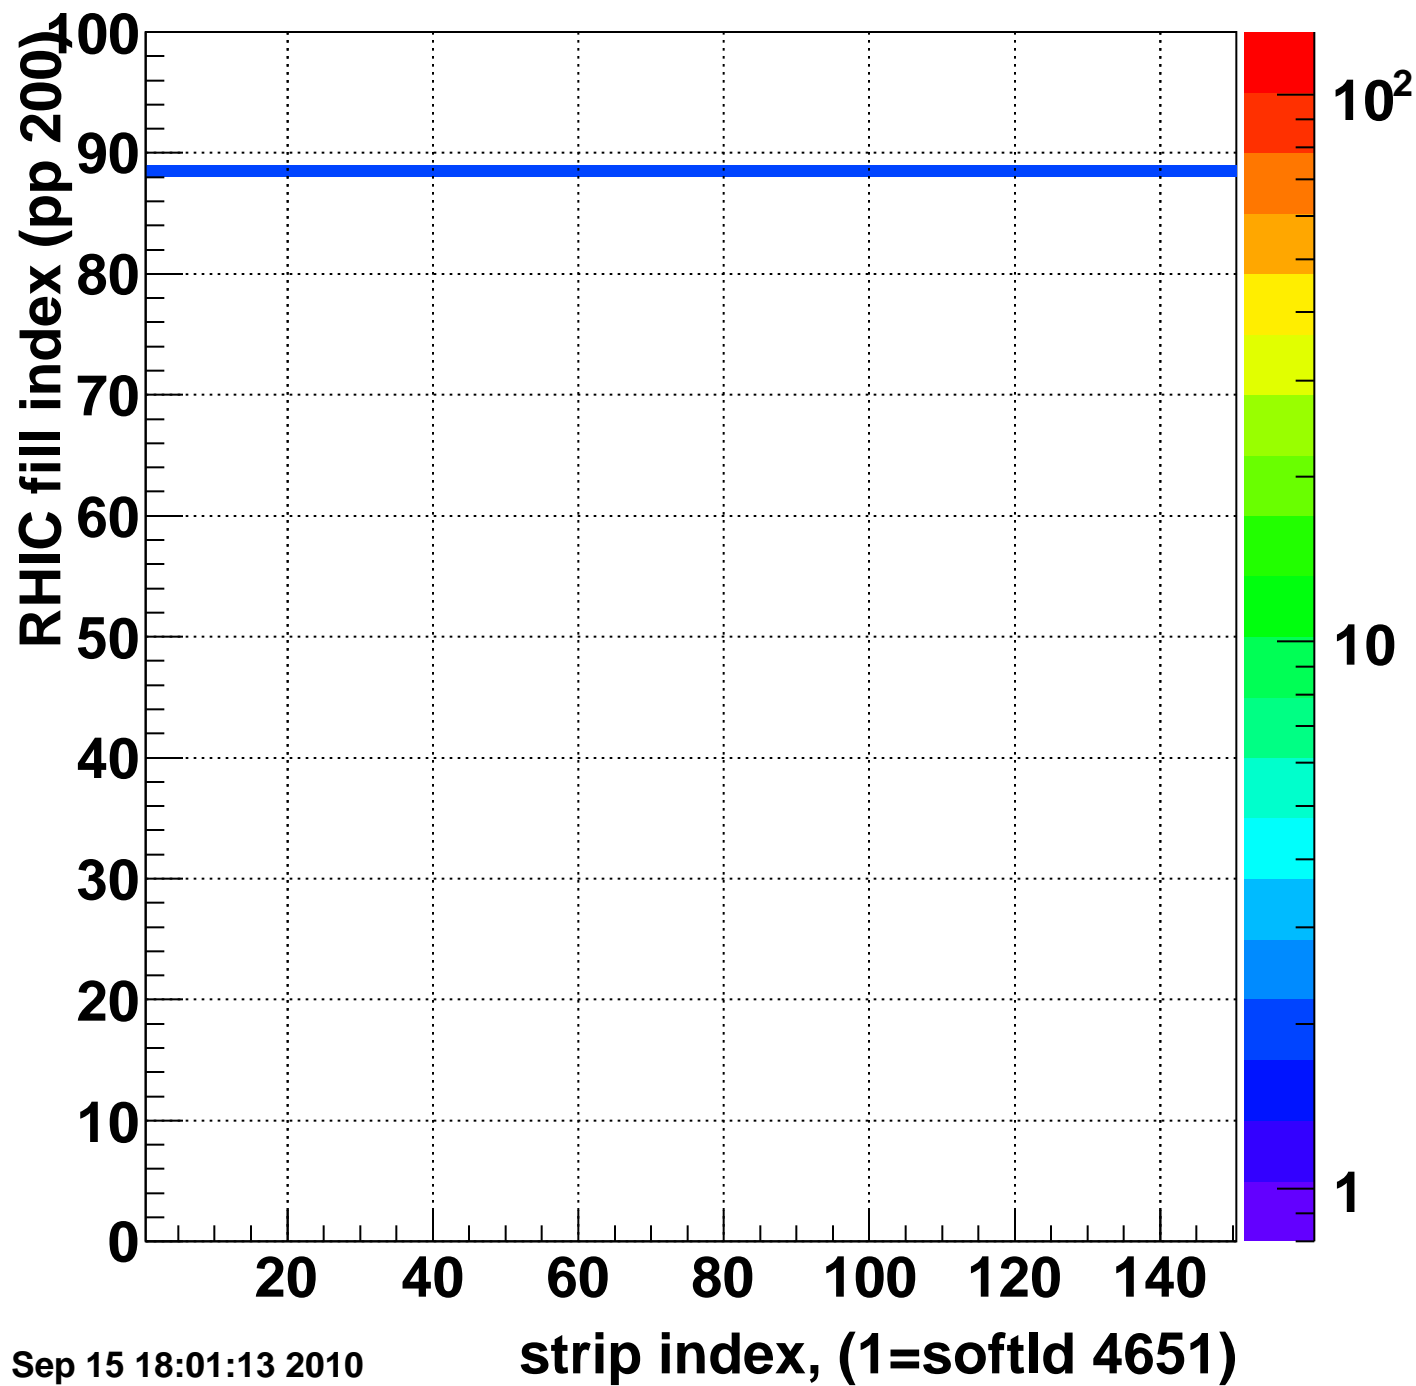

Bad strips (color=error bits), BSMDE mod=32

Entries 791

Wed Sep 15 18:01:12 2010

Mpv of ped residuum (ADC), BSMDP mod=32, good strips

Entries 450

Wed Sep 15 18:01:12 2010

Rms of ped residuum (ADC), BSMDP mod=32, good strips

Entries 14850

Wed Sep 15 18:01:13 2010

Bad strips (color=error bits), BSMDE mod=32

Entries 150

Wed Sep 15 18:01:13 2010