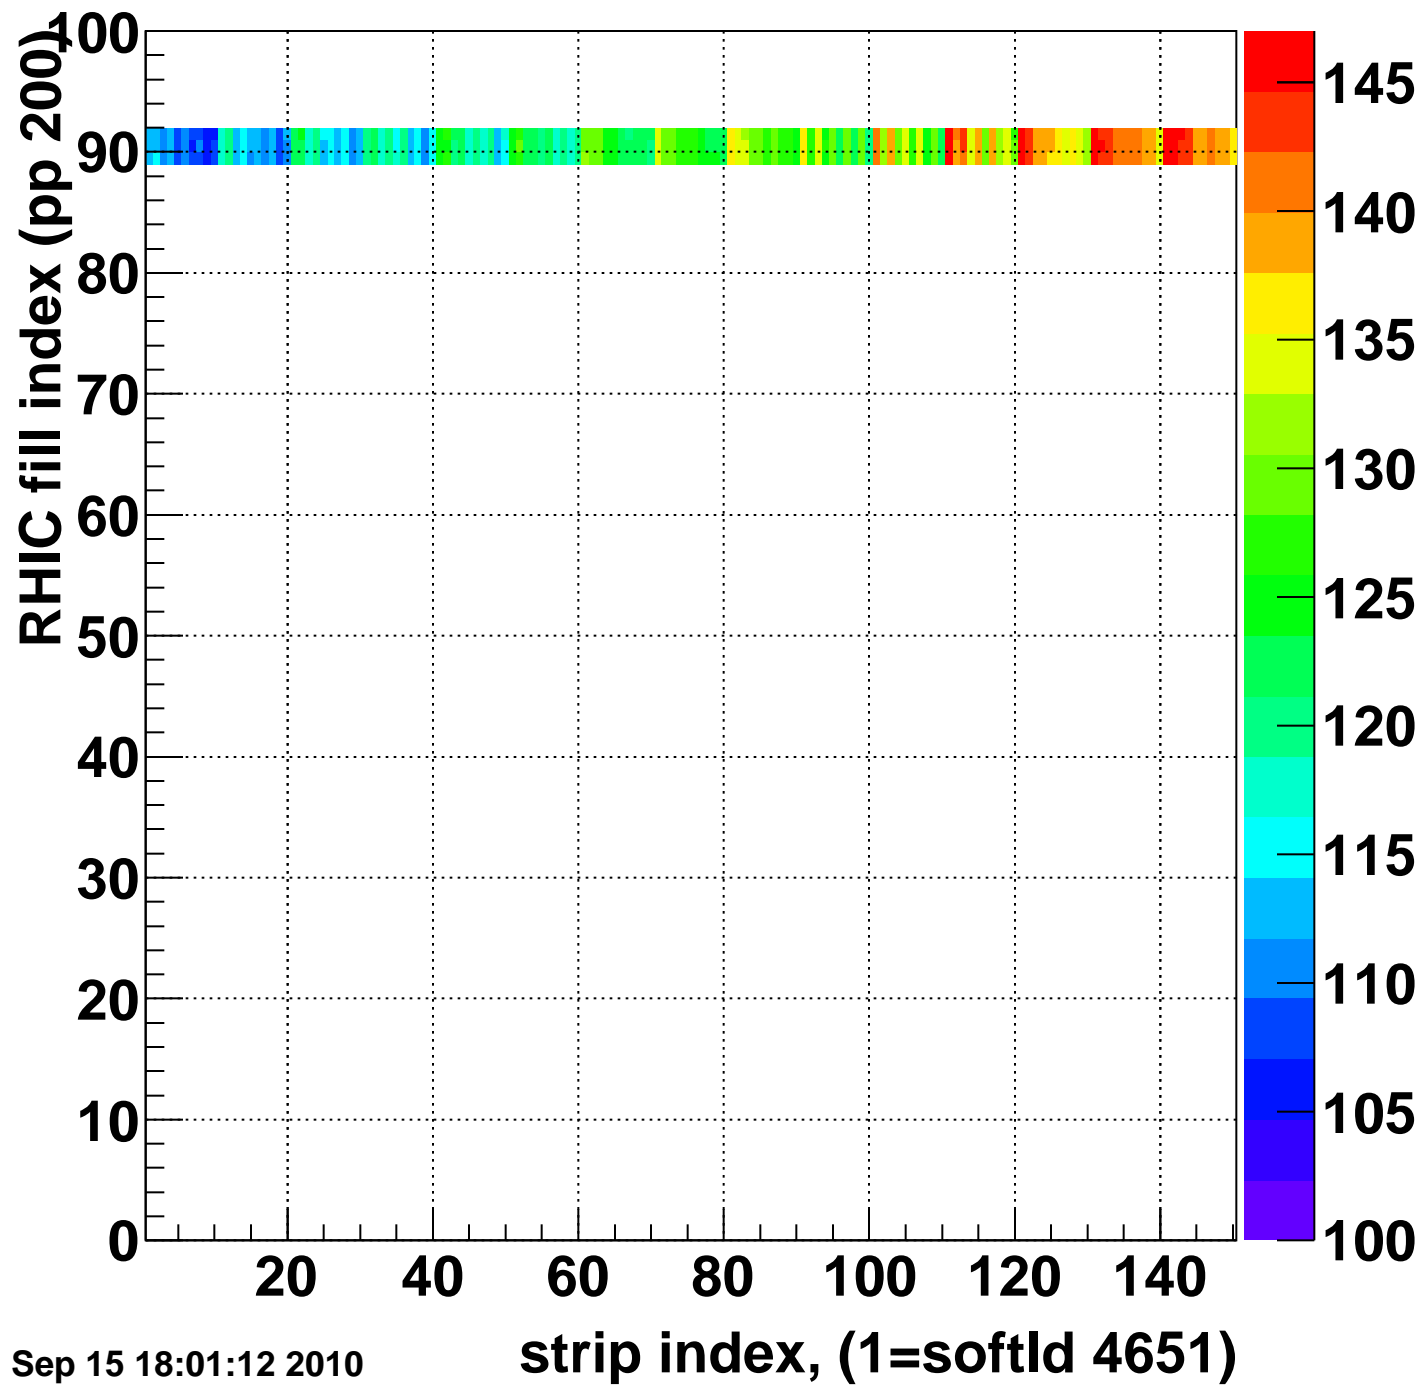

Bad strips (color=error bits), BSMDE mod=32

Entries 791

Wed Sep 15 18:01:12 2010

Mpv of ped residuum (ADC), BSMDP mod=32, good strips

Entries 450

Wed Sep 15 18:01:12 2010

Rms of ped residuum (ADC), BSMDP mod=32, good strips

Entries 14850

Wed Sep 15 18:01:13 2010

Bad strips (color=error bits), BSMDE mod=32

Entries 150

Wed Sep 15 18:01:13 2010