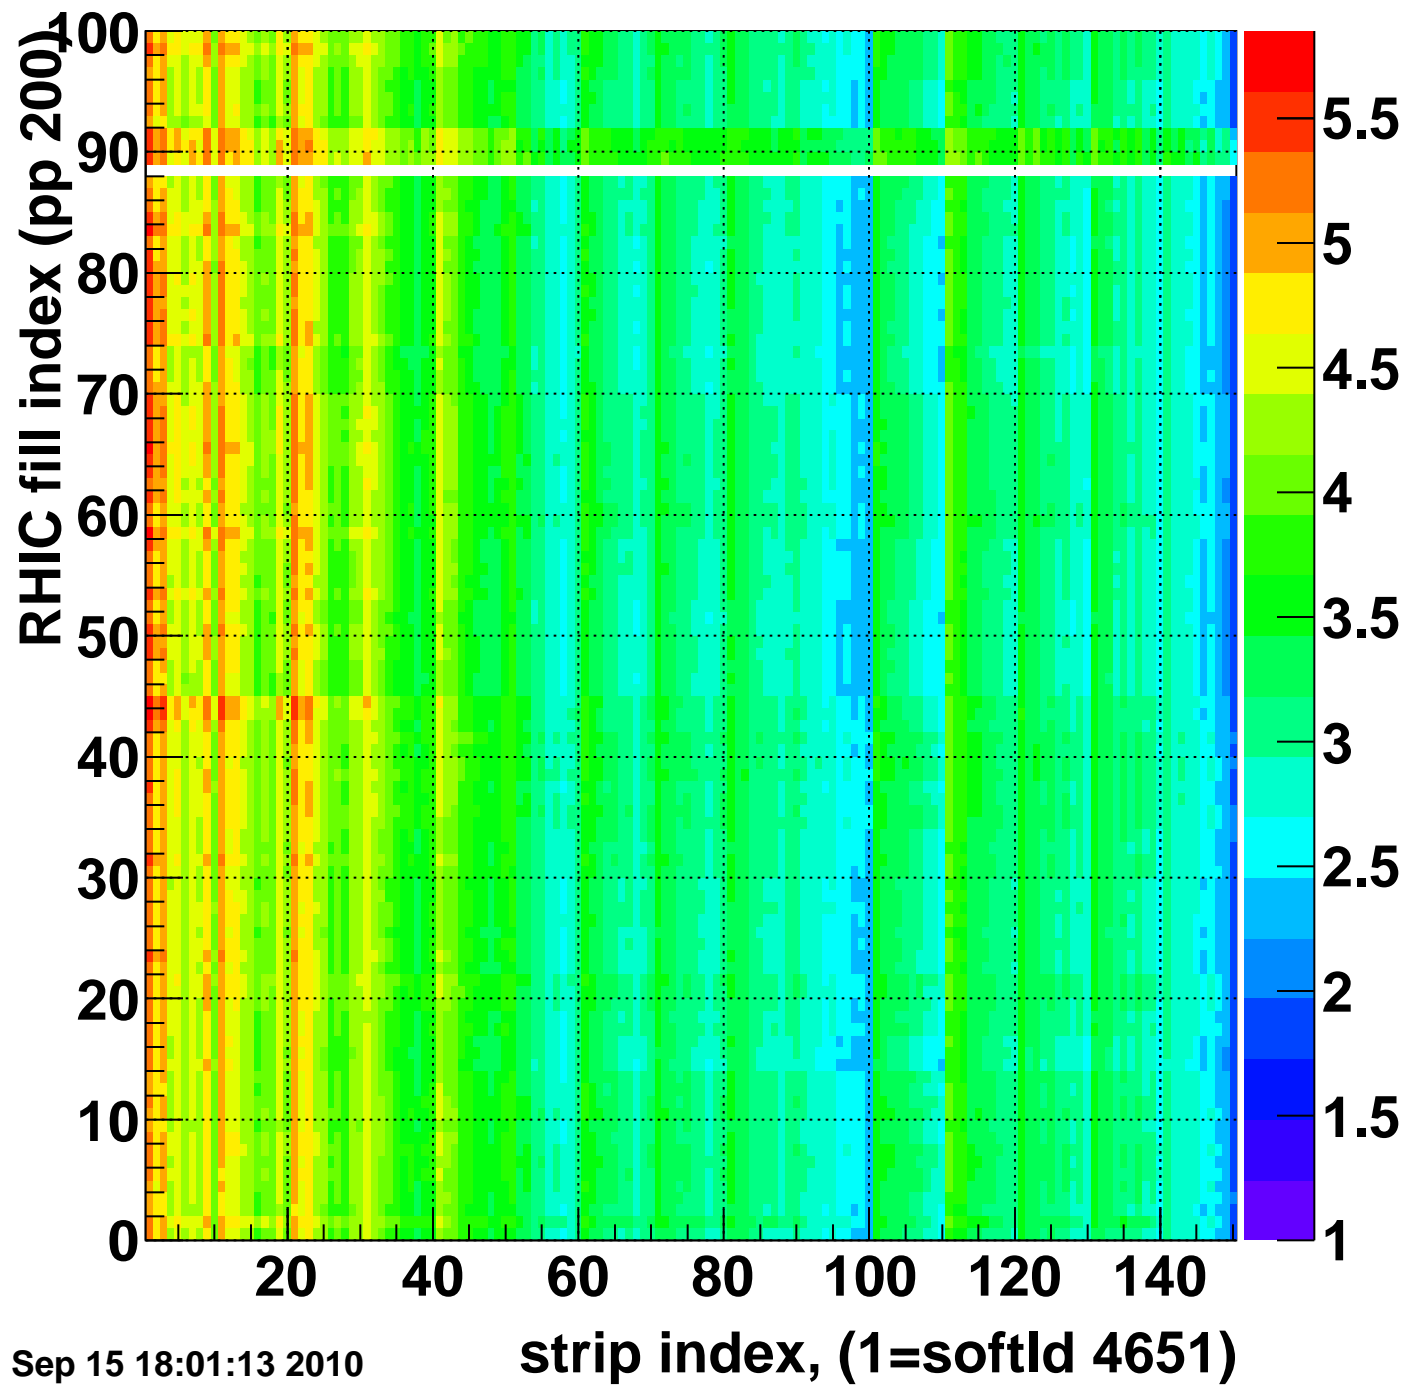

Bad strips (color=error bits), BSMDE mod=32

Entries 791

Wed Sep 15 18:01:12 2010

Mpv of ped residuum (ADC), BSMDP mod=32, good strips

Entries 450

Wed Sep 15 18:01:12 2010

Rms of ped residuum (ADC), BSMDP mod=32, good strips

Entries 14850

Wed Sep 15 18:01:13 2010

Bad strips (color=error bits), BSMDE mod=32

Entries 150

Wed Sep 15 18:01:13 2010