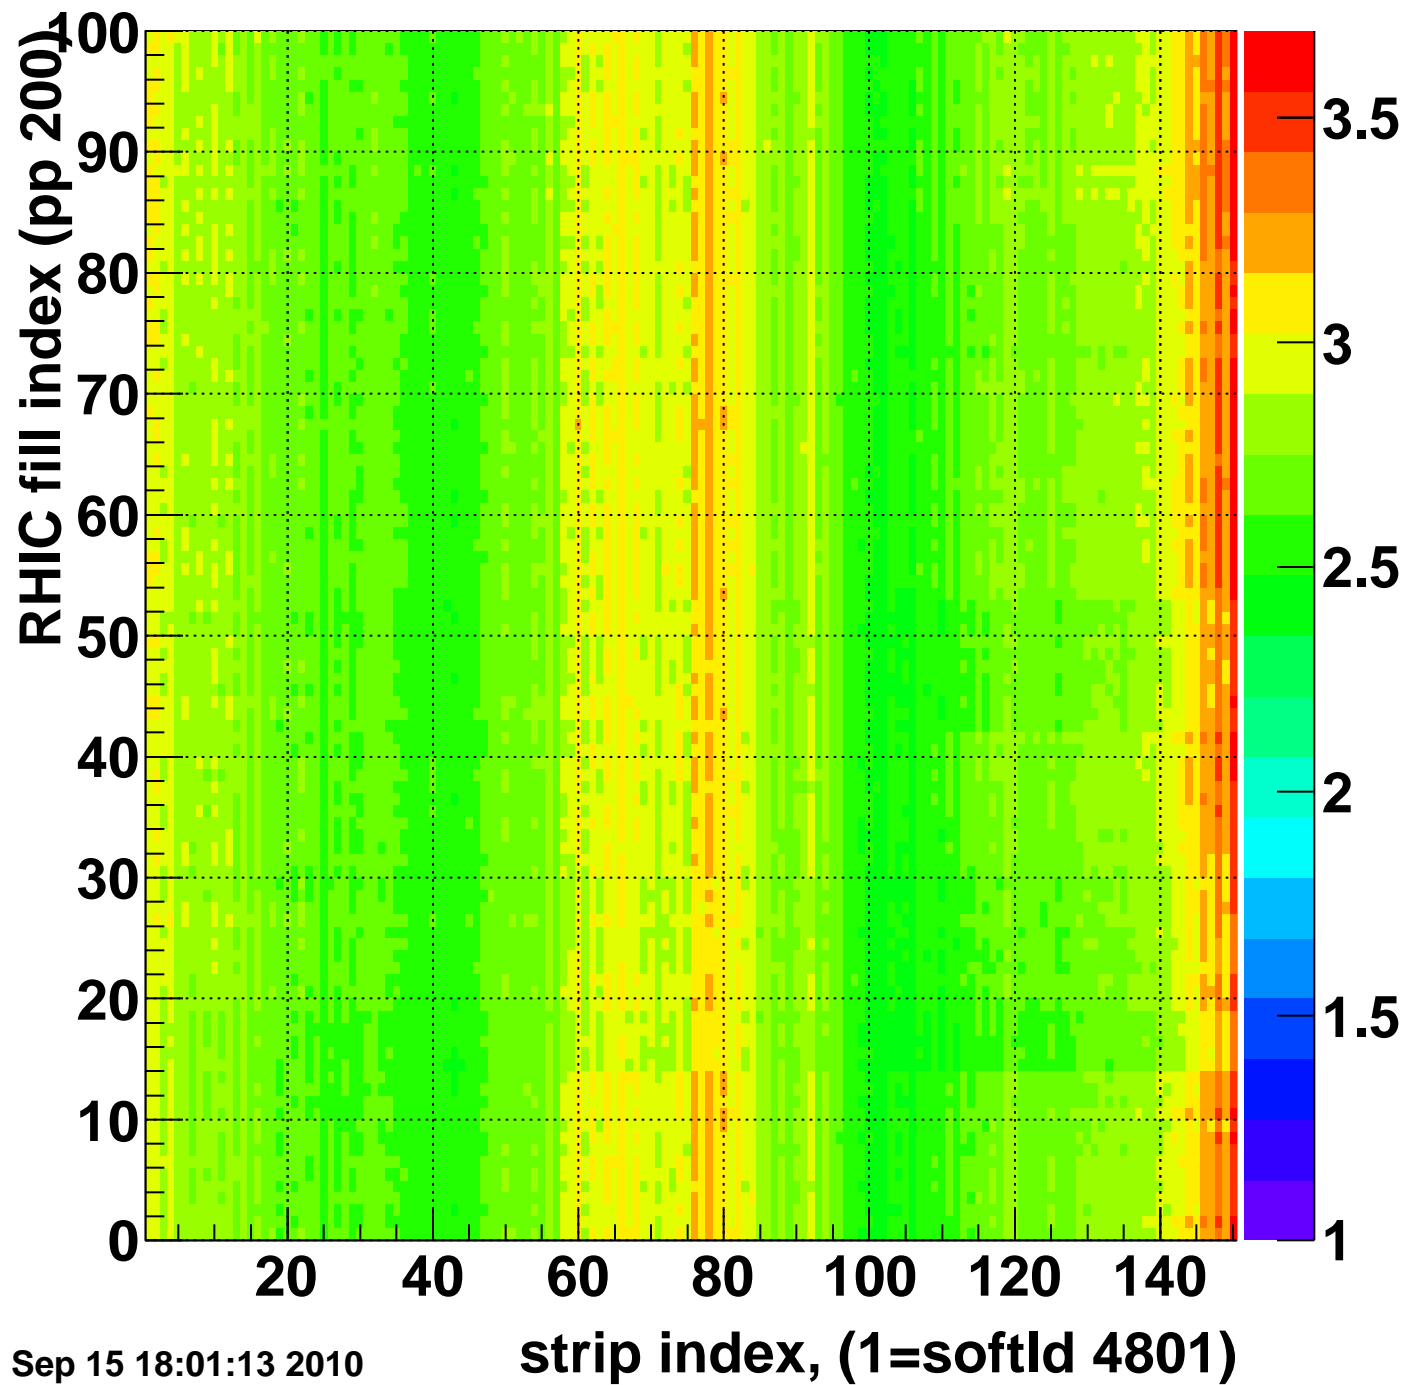

Mpv of ped residuum (ADC), BSMDE mod=33, good strips

Entries 0

Wed Sep 15 18:01:13 2010

Rms of ped residuum (ADC), BSMDE mod=33, good strips

Entries 15000

Wed Sep 15 18:01:13 2010

Bad strips (color=error bits), BSMDE mod=33

Entries 0

Wed Sep 15 18:01:13 2010

Mpv of ped residuum (ADC), BSMDP mod=33, good strips

Entries 0

Wed Sep 15 18:01:13 2010

Rms of ped residuum (ADC), BSMDP mod=33, good strips

Entries 15000

Wed Sep 15 18:01:13 2010

Bad strips (color=error bits), BSMDE mod=33

Entries 0

Wed Sep 15 18:01:13 2010