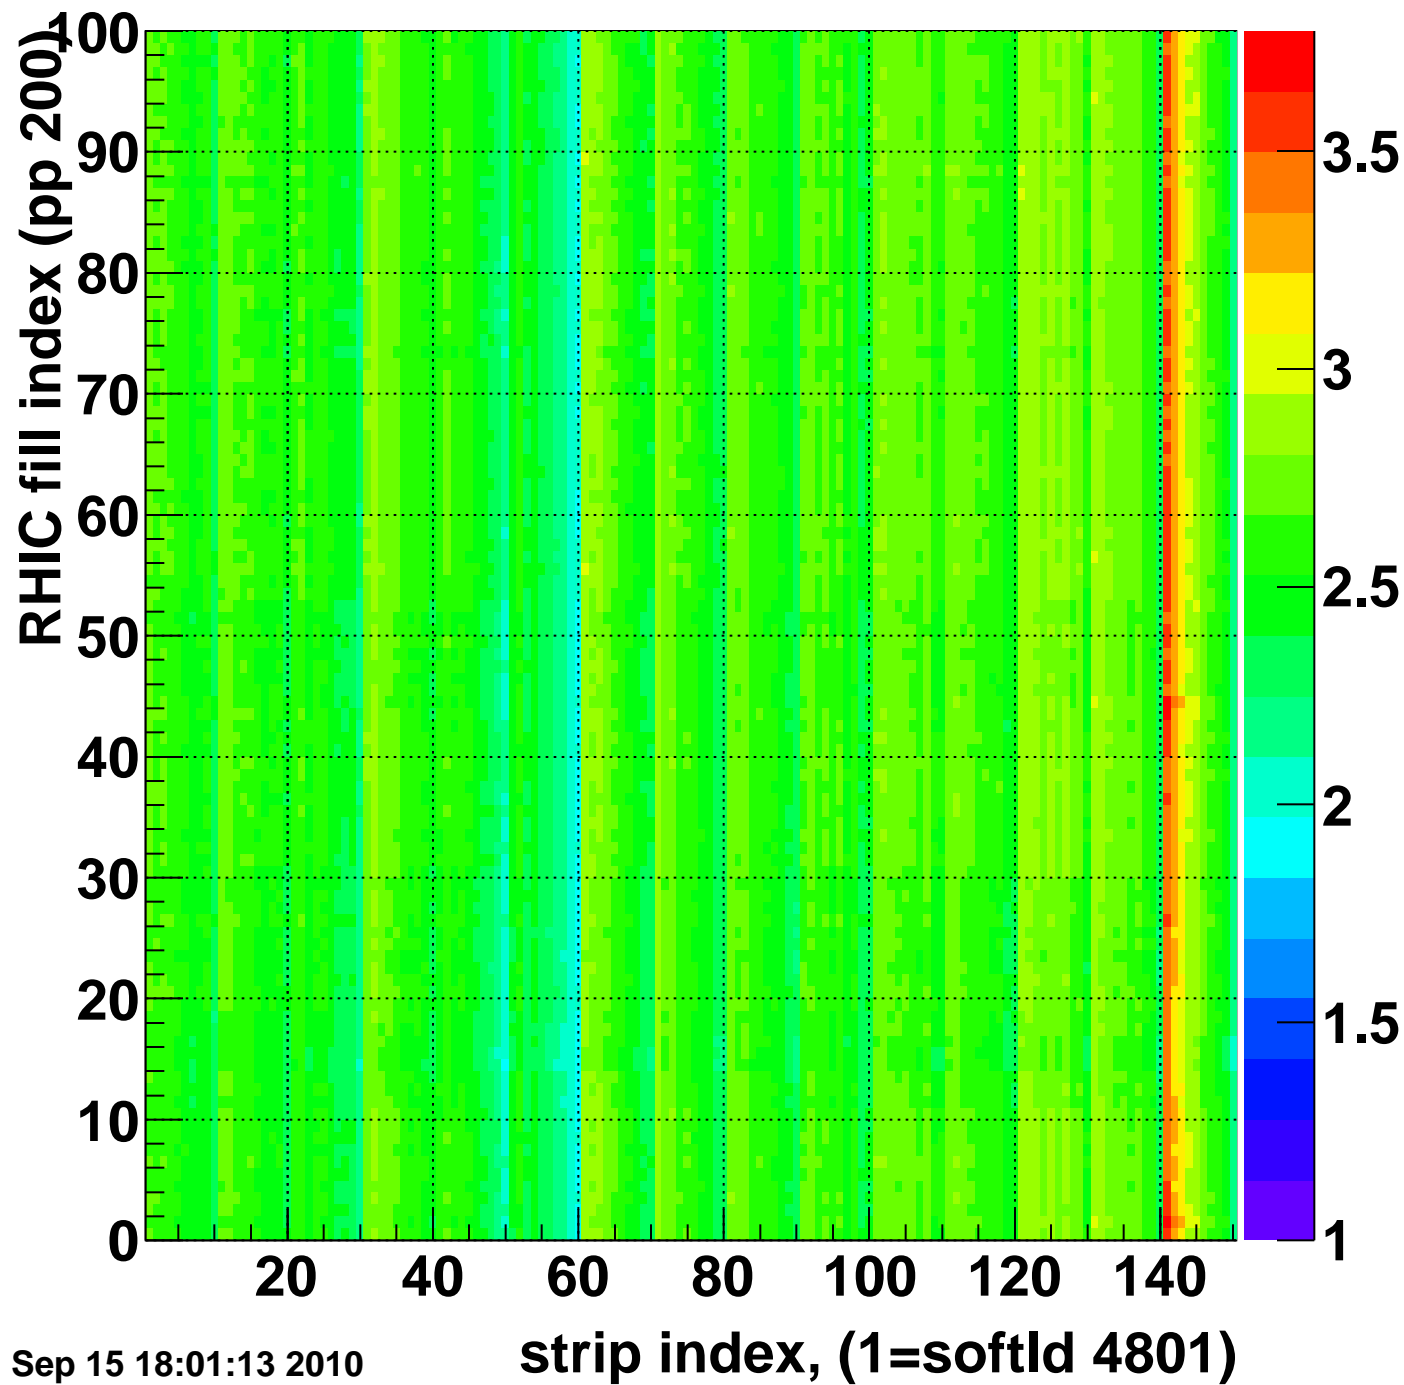

Mpv of ped residuum (ADC), BSMDE mod=33, good strips

Entries 0

Wed Sep 15 18:01:13 2010

Rms of ped residuum (ADC), BSMDE mod=33, good strips

Entries 15000

Wed Sep 15 18:01:13 2010

Bad strips (color=error bits), BSMDE mod=33

Entries 0

Wed Sep 15 18:01:13 2010

Mpv of ped residuum (ADC), BSMDP mod=33, good strips

Entries 0

Wed Sep 15 18:01:13 2010

Rms of ped residuum (ADC), BSMDP mod=33, good strips

Entries 15000

Wed Sep 15 18:01:13 2010

Bad strips (color=error bits), BSMDE mod=33

Entries 0

Wed Sep 15 18:01:13 2010