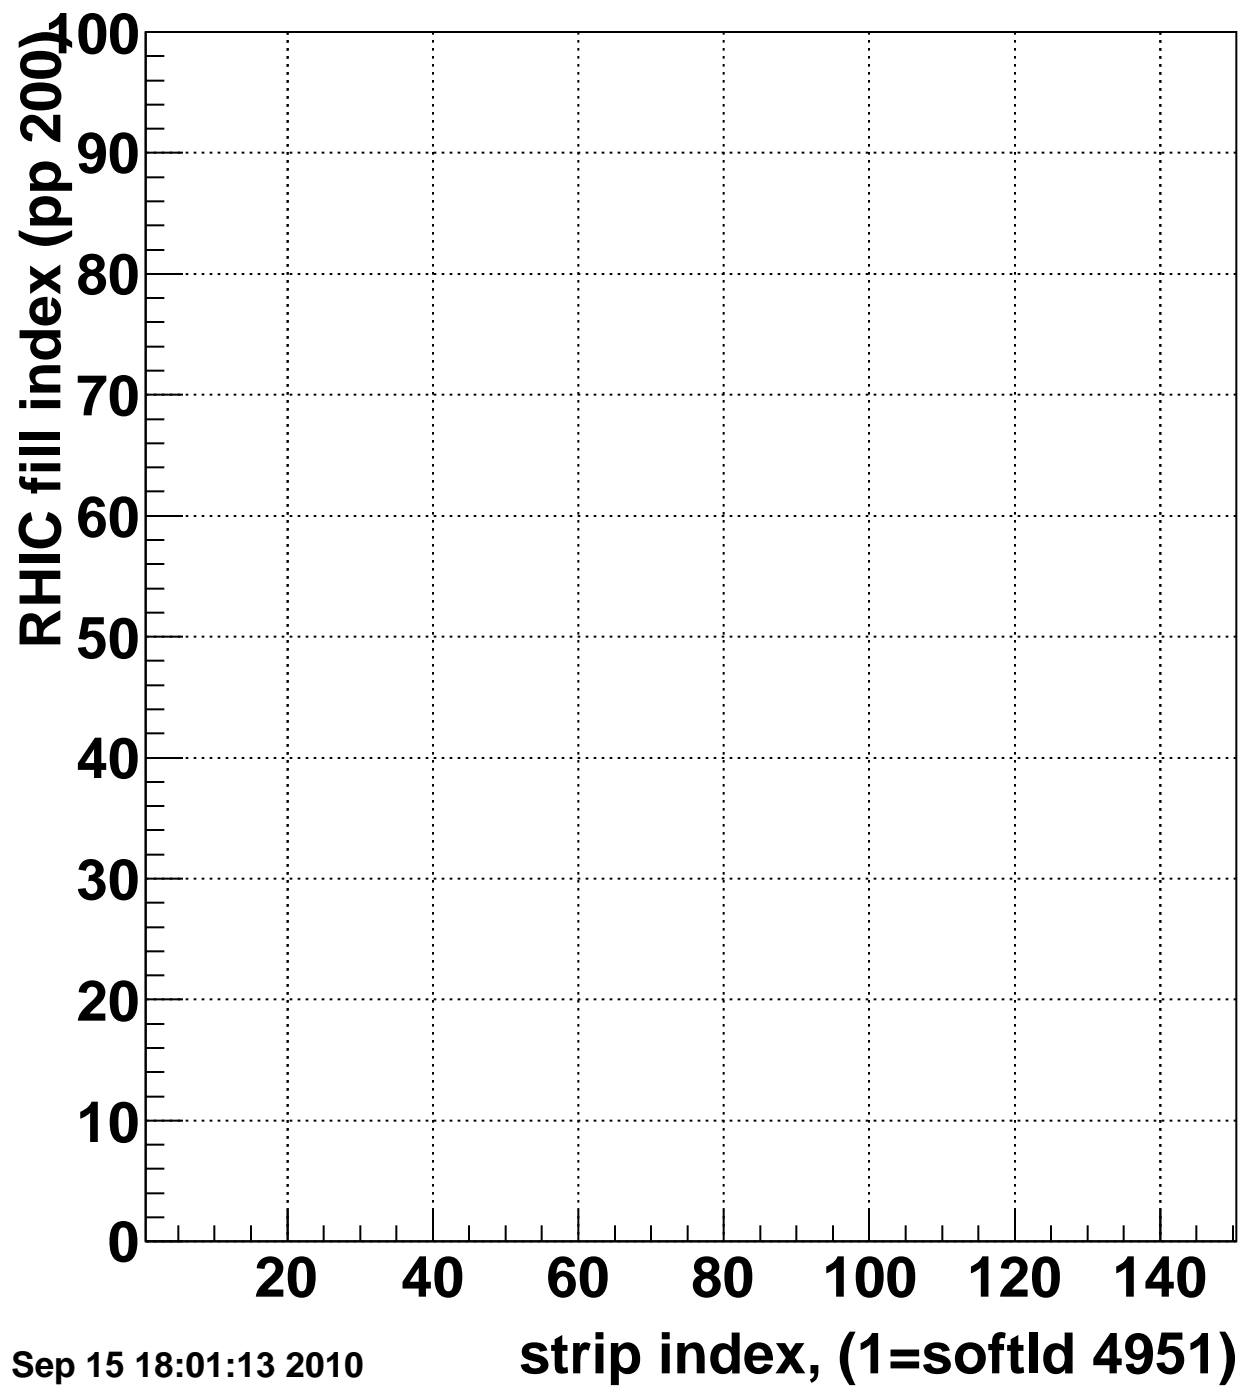

Rms of ped residuum (ADC), BSMDE mod=34, good strips

Entries 14900

Wed Sep 15 18:01:13 2010

Bad strips (color=error bits), BSMDE mod=34

Entries 100

Wed Sep 15 18:01:13 2010

strip index, (1=softId 4951)

Rms of ped residuum (ADC), BSMDP mod=34, good strips

Entries 15000

Wed Sep 15 18:01:13 2010

Bad strips (color=error bits), BSMDE mod=34

Entries 0

Wed Sep 15 18:01:13 2010