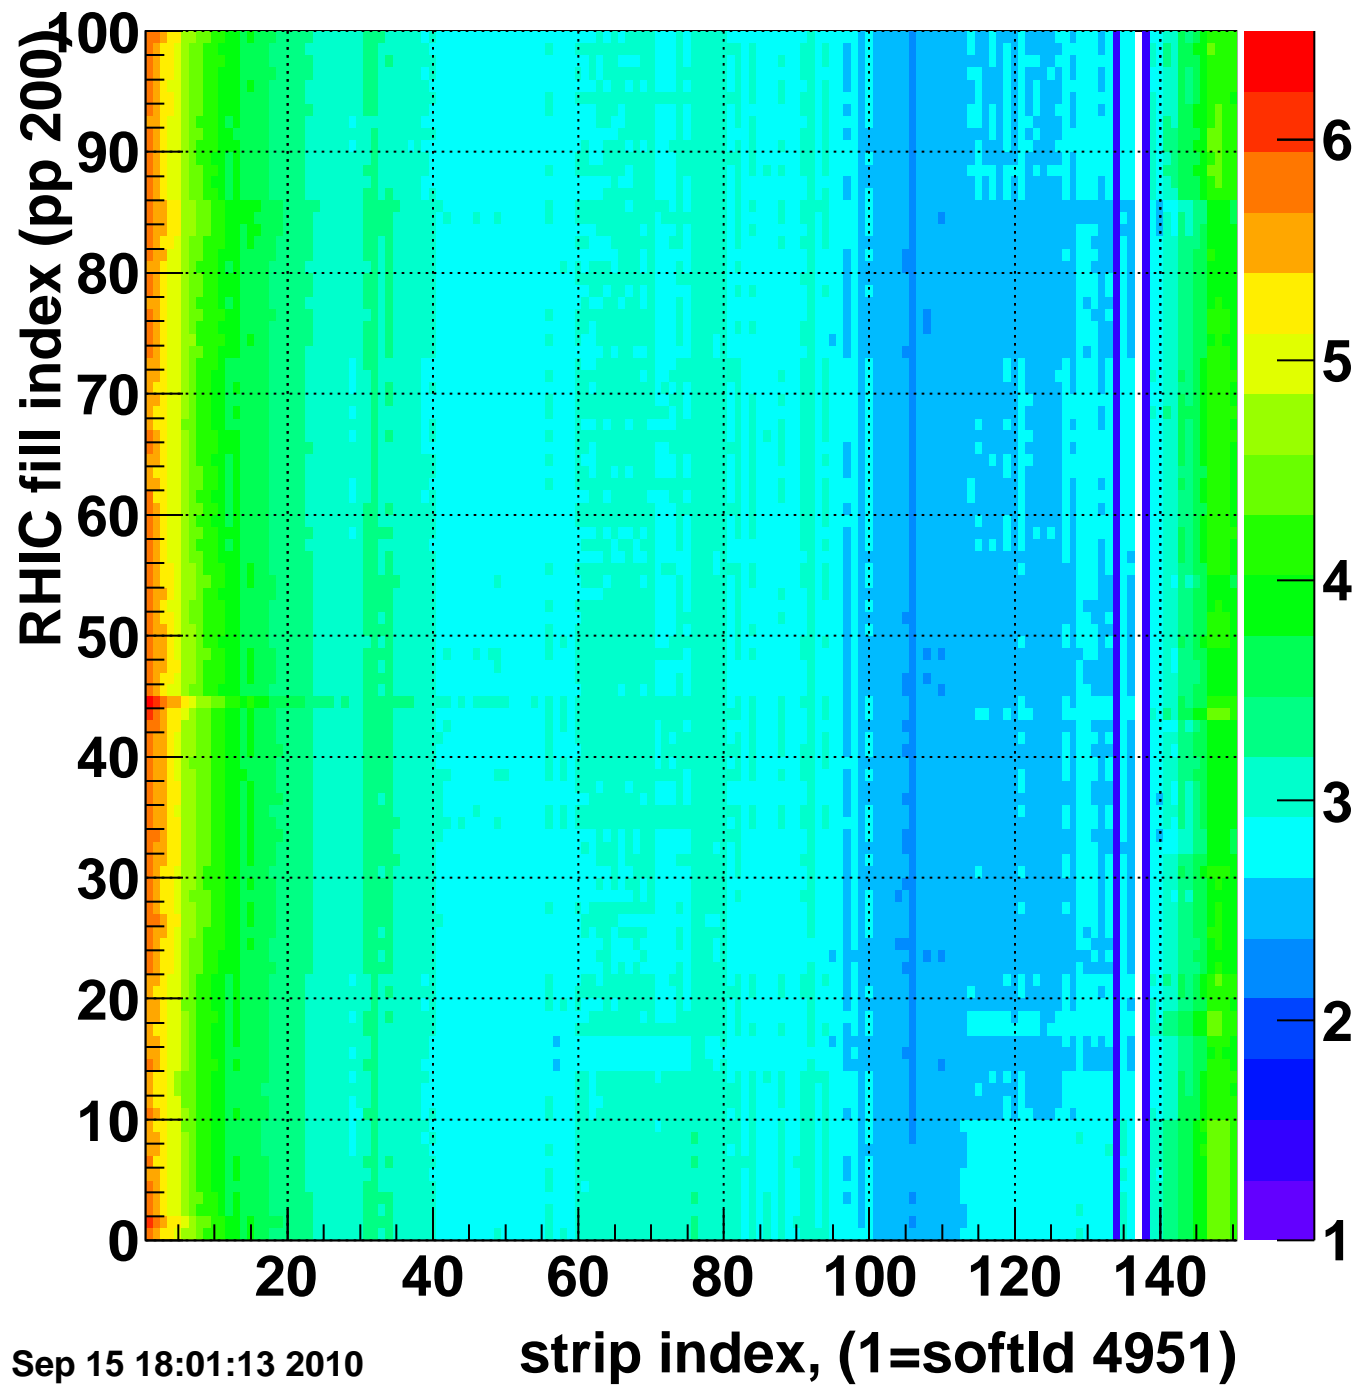

Rms of ped residuum (ADC), BSMDE mod=34, good strips

Entries 14900

Wed Sep 15 18:01:13 2010

Bad strips (color=error bits), BSMDE mod=34

Entries 100

Wed Sep 15 18:01:13 2010

strip index, (1=softId 4951)

Rms of ped residuum (ADC), BSMDP mod=34, good strips

Entries 15000

Wed Sep 15 18:01:13 2010

Bad strips (color=error bits), BSMDE mod=34

Entries 0

Wed Sep 15 18:01:13 2010