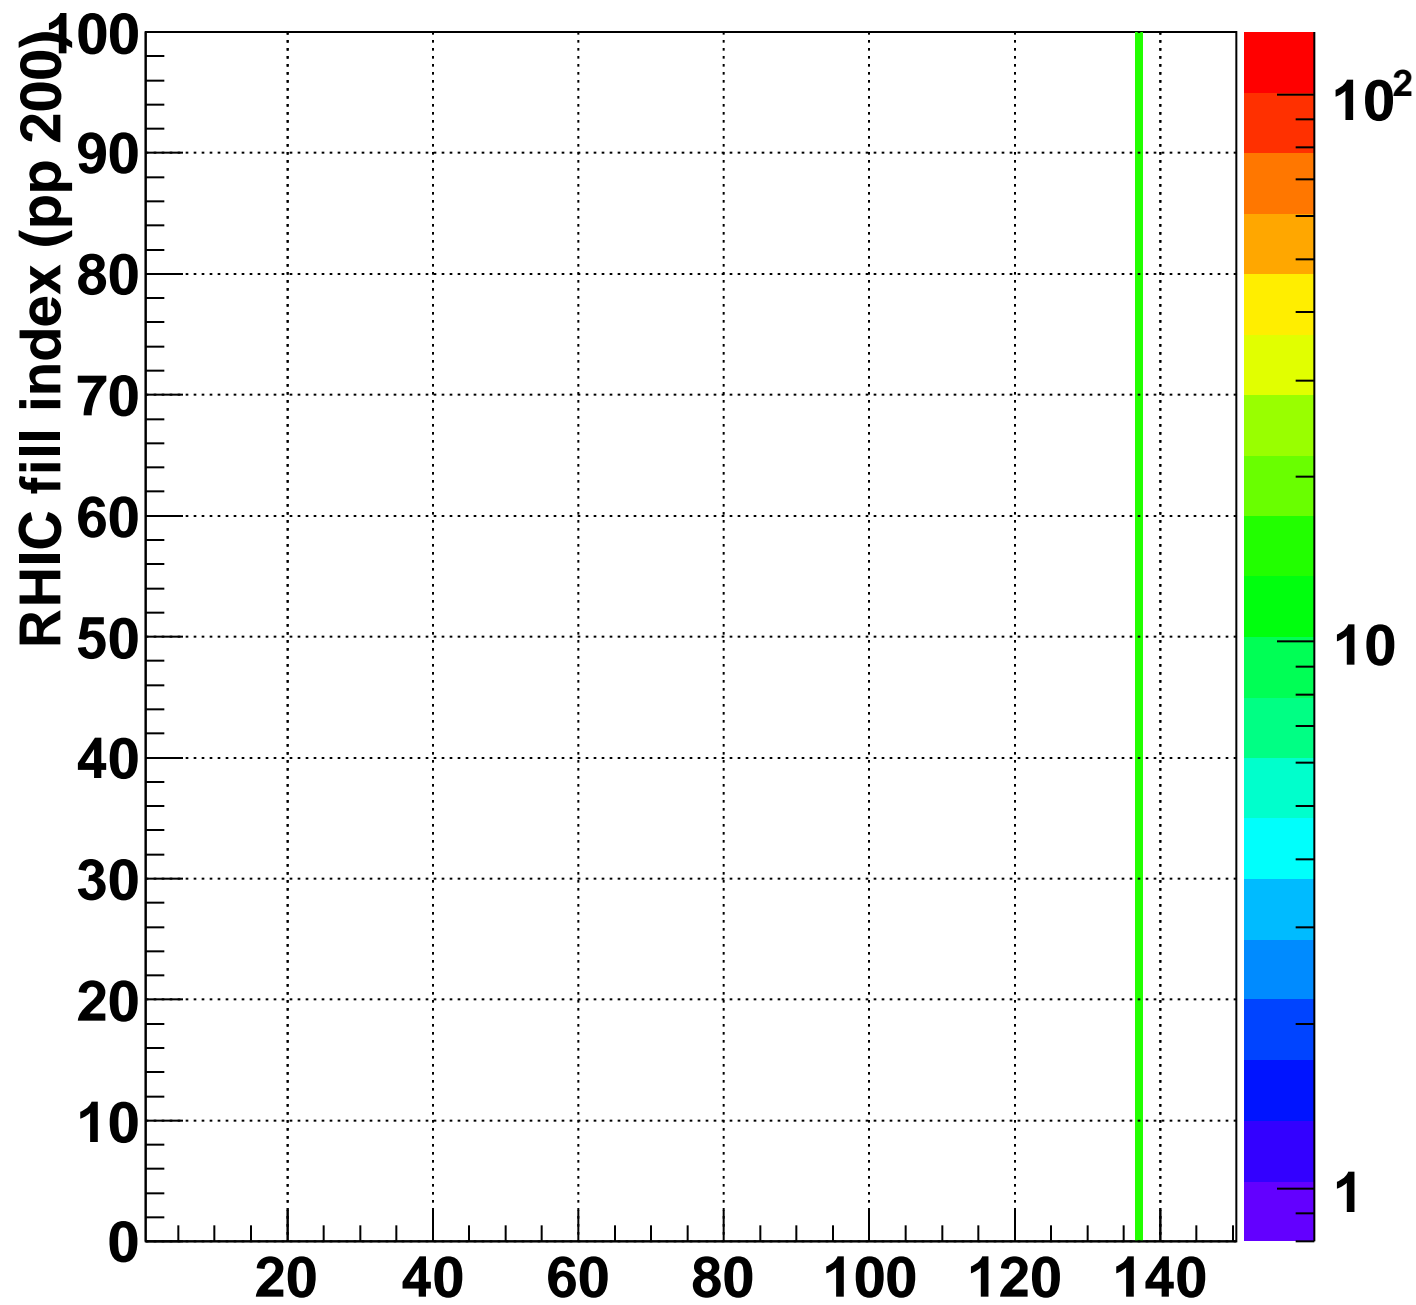

Rms of ped residuum (ADC), BSMDE mod=34, good strips

Entries 14900

Wed Sep 15 18:01:13 2010

Bad strips (color=error bits), BSMDE mod=34

Entries 100

Wed Sep 15 18:01:13 2010

strip index, (1=softId 4951)

Rms of ped residuum (ADC), BSMDP mod=34, good strips

Entries 15000

Wed Sep 15 18:01:13 2010

Bad strips (color=error bits), BSMDE mod=34

Entries 0

Wed Sep 15 18:01:13 2010