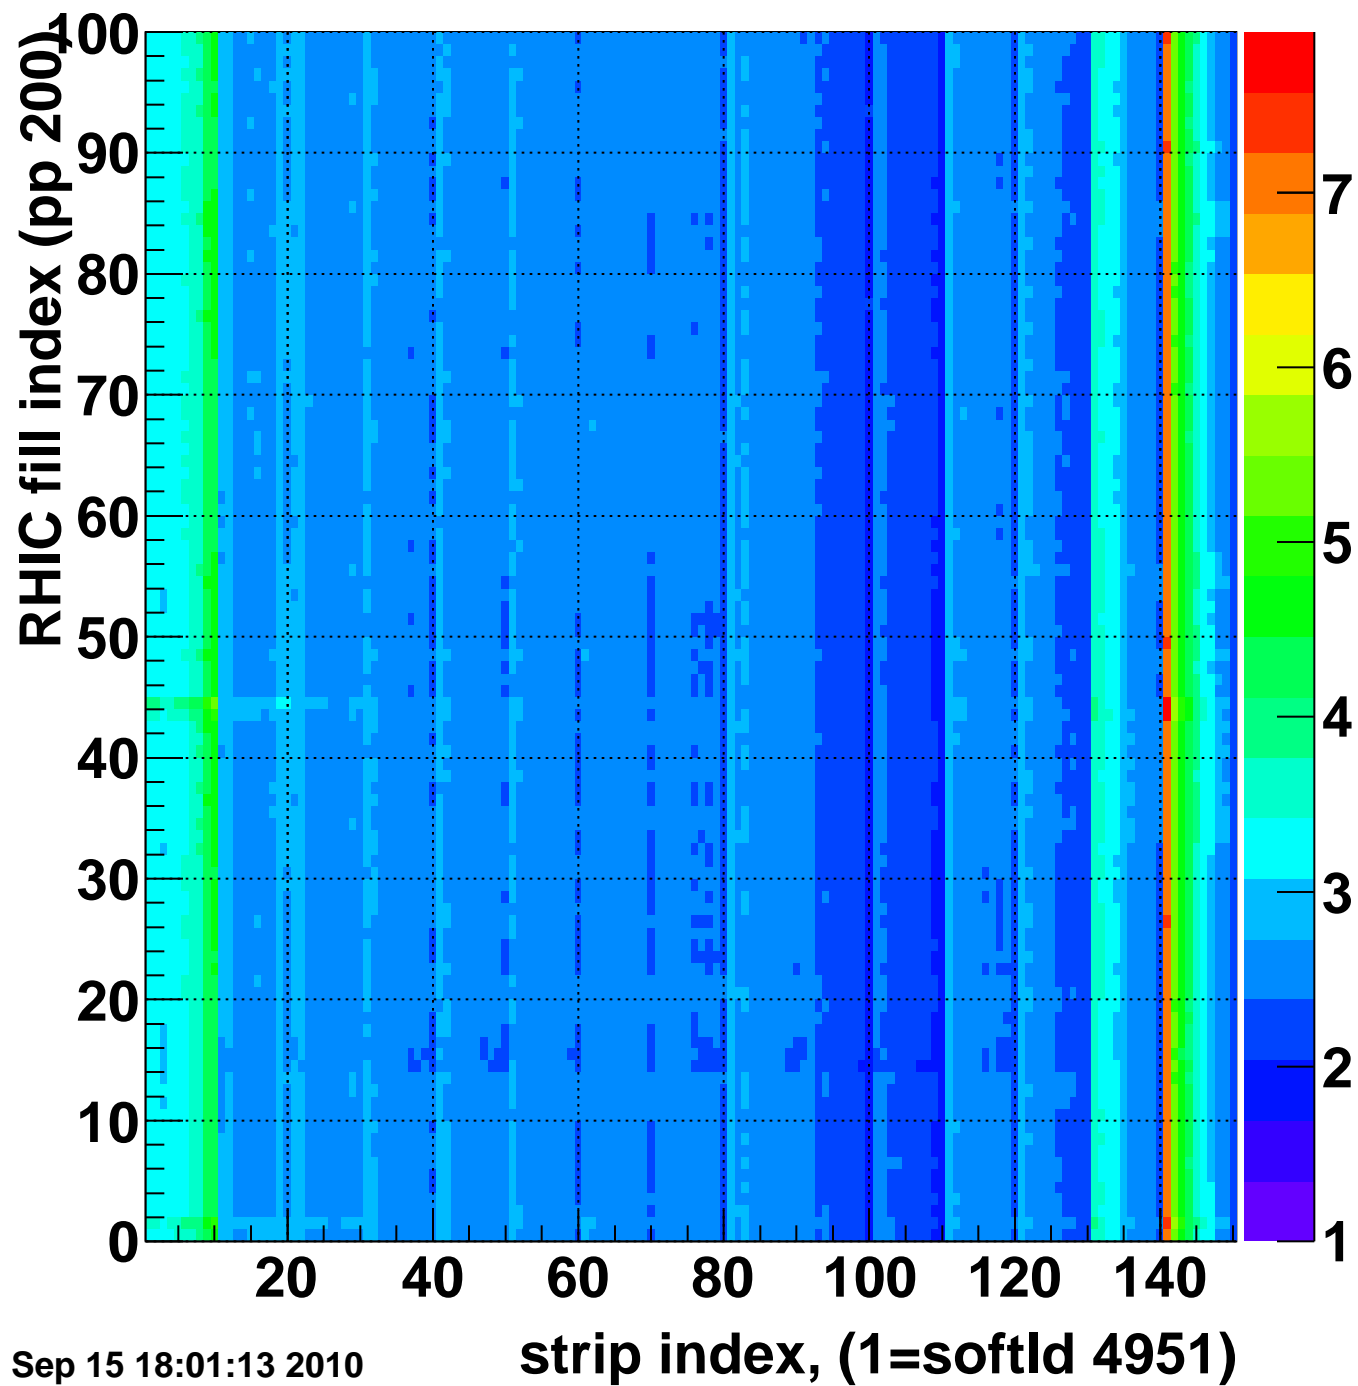

Rms of ped residuum (ADC), BSMDE mod=34, good strips

Entries 14900

Wed Sep 15 18:01:13 2010

Bad strips (color=error bits), BSMDE mod=34

Entries 100

Wed Sep 15 18:01:13 2010

strip index, (1=softId 4951)

Rms of ped residuum (ADC), BSMDP mod=34, good strips

Entries 15000

Wed Sep 15 18:01:13 2010

Bad strips (color=error bits), BSMDE mod=34

Entries 0

Wed Sep 15 18:01:13 2010