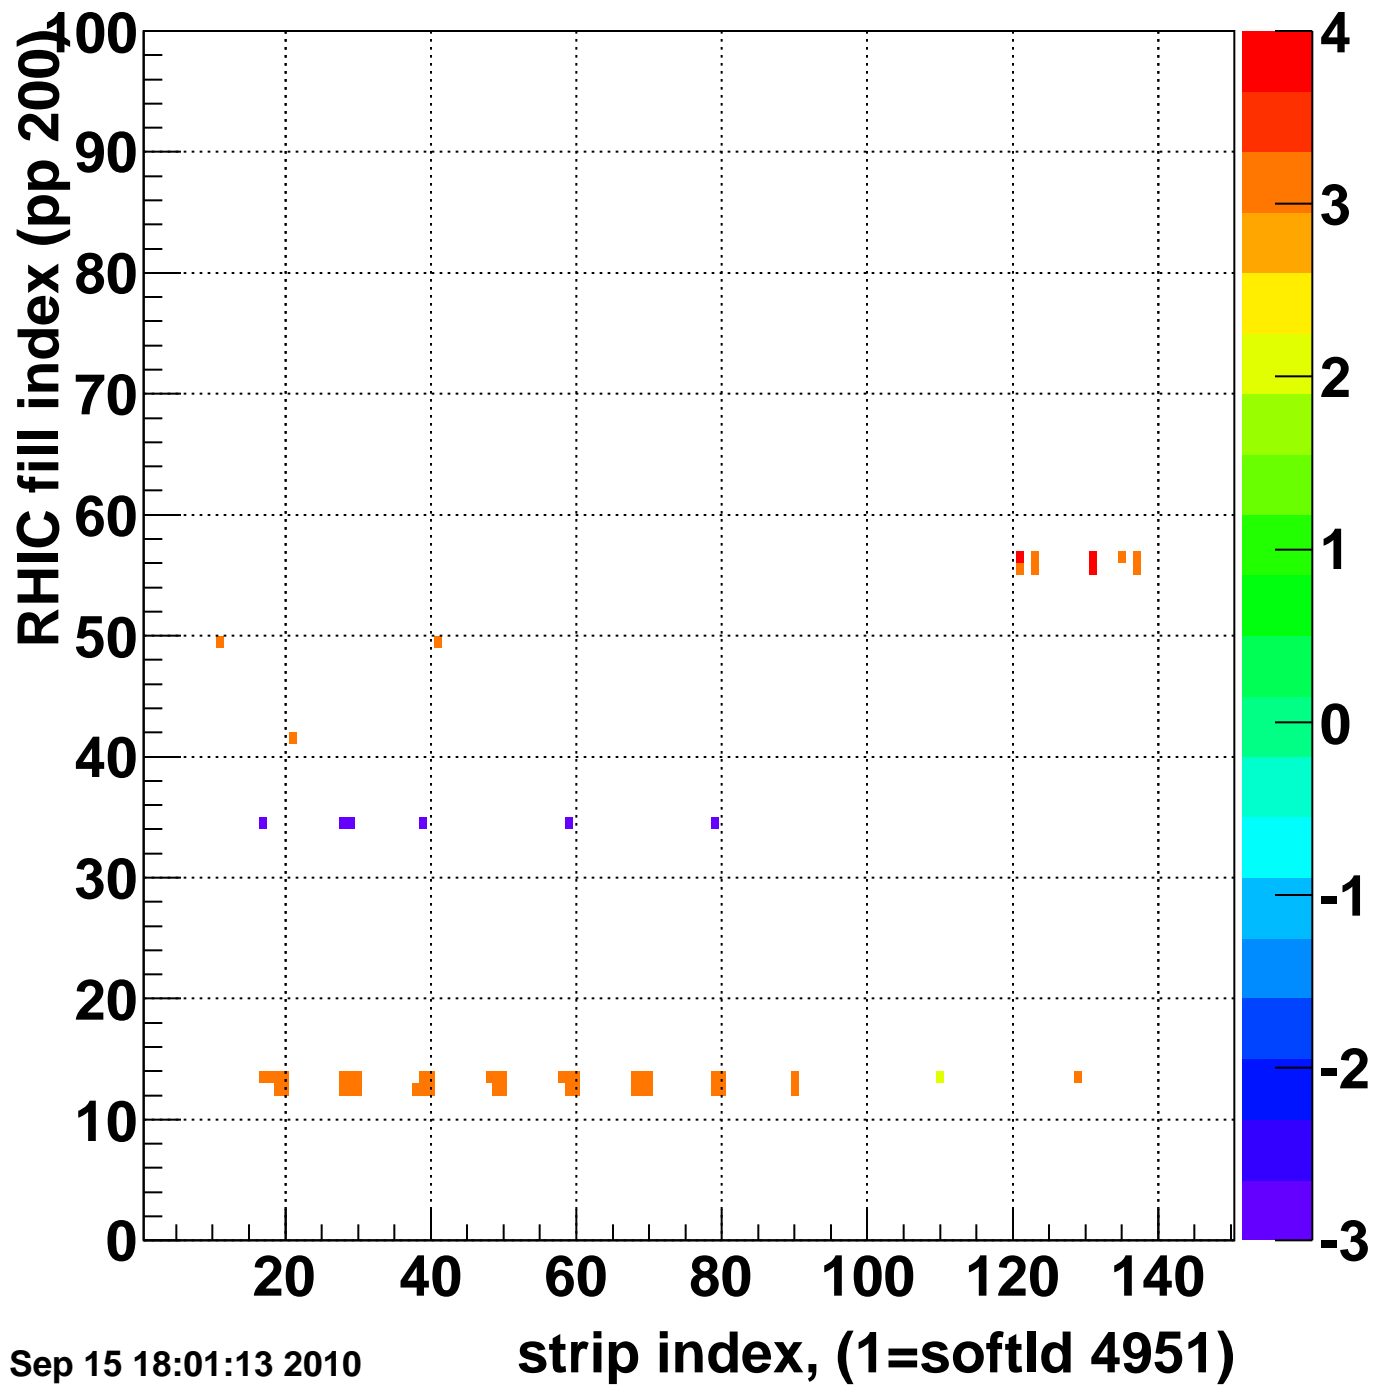

Rms of ped residuum (ADC), BSMDE mod=34, good strips

Entries 14900

Wed Sep 15 18:01:13 2010

Bad strips (color=error bits), BSMDE mod=34

Entries 100

Wed Sep 15 18:01:13 2010

strip index, (1=softId 4951)

Rms of ped residuum (ADC), BSMDP mod=34, good strips

Entries 15000

Wed Sep 15 18:01:13 2010

Bad strips (color=error bits), BSMDE mod=34

Entries 0

Wed Sep 15 18:01:13 2010