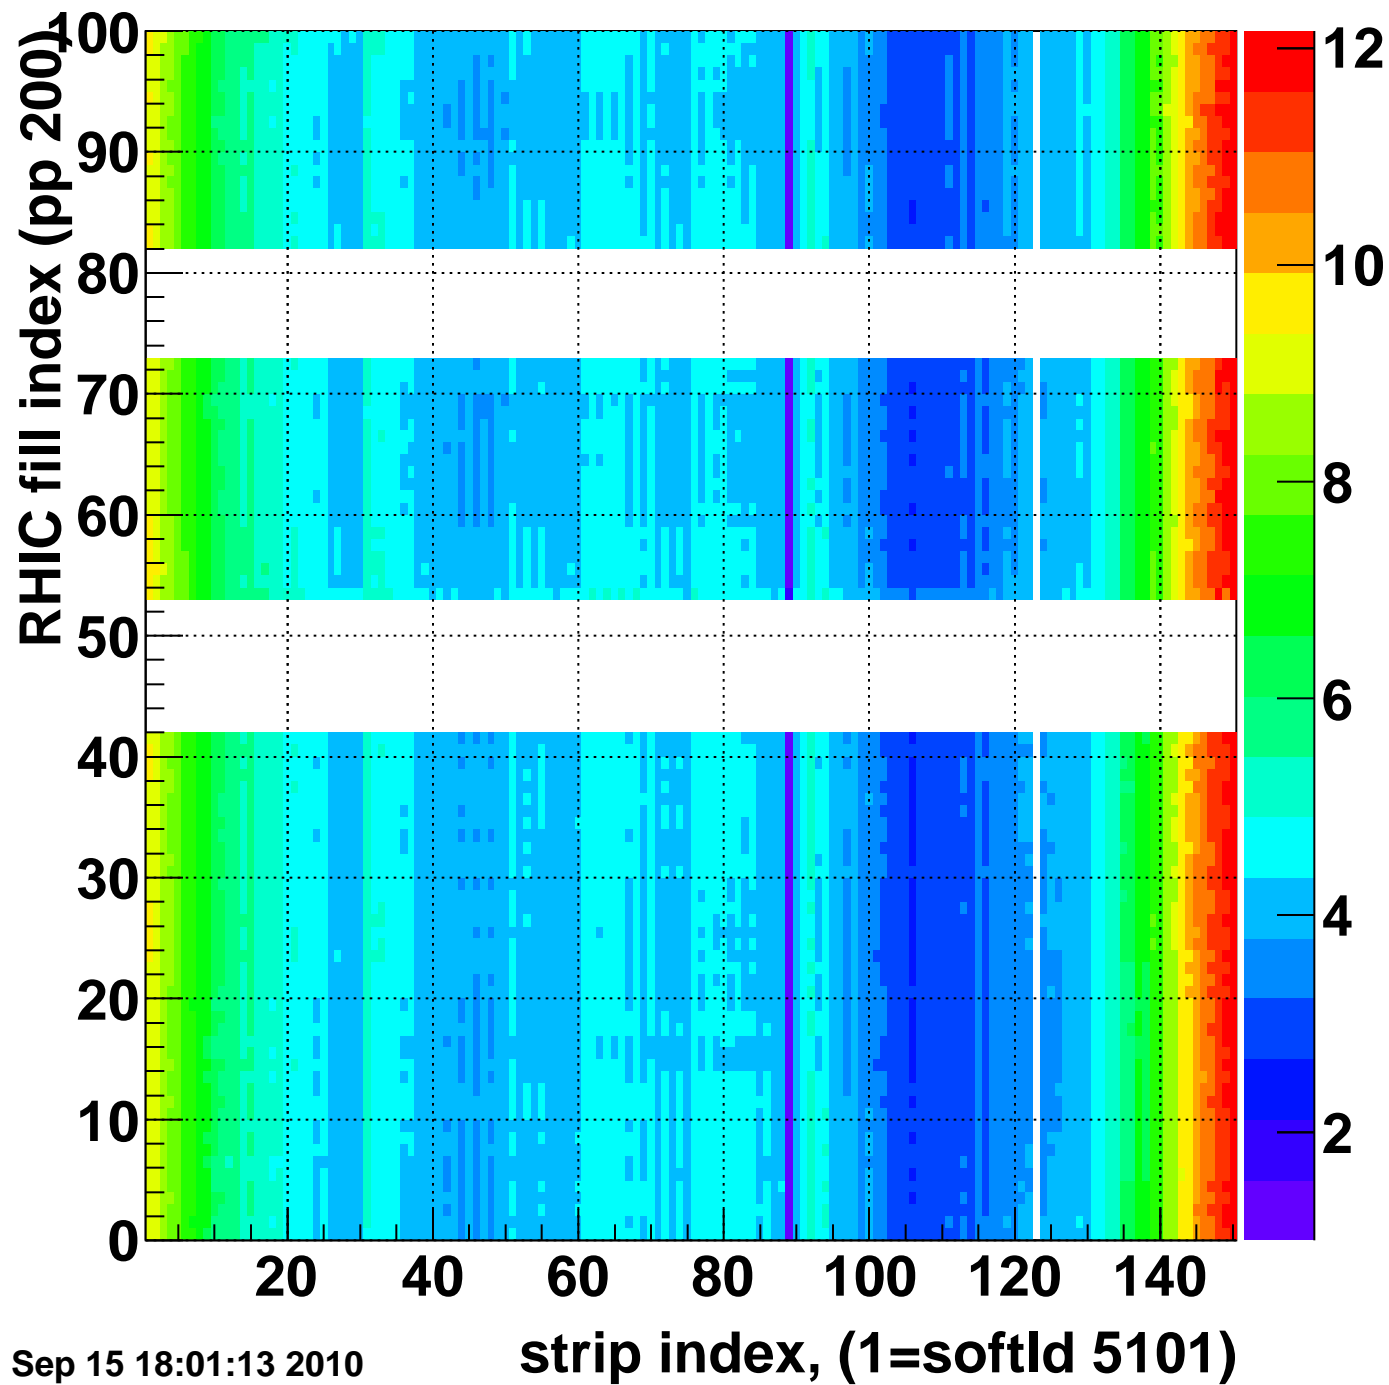

Mpv of ped residuum (ADC), BSMDE mod=35, good strips

Entries 150

Wed Sep 15 18:01:13 2010

Rms of ped residuum (ADC), BSMDE mod=35, good strips

Entries 11920

Wed Sep 15 18:01:13 2010

Bad strips (color=error bits), BSMDE mod=35

Entries 3080

Wed Sep 15 18:01:14 2010

Rms of ped residuum (ADC), BSMDP mod=35, good strips

Entries 12000

Wed Sep 15 18:01:14 2010

Bad strips (color=error bits), BSMDE mod=35

Entries 3000

Wed Sep 15 18:01:14 2010