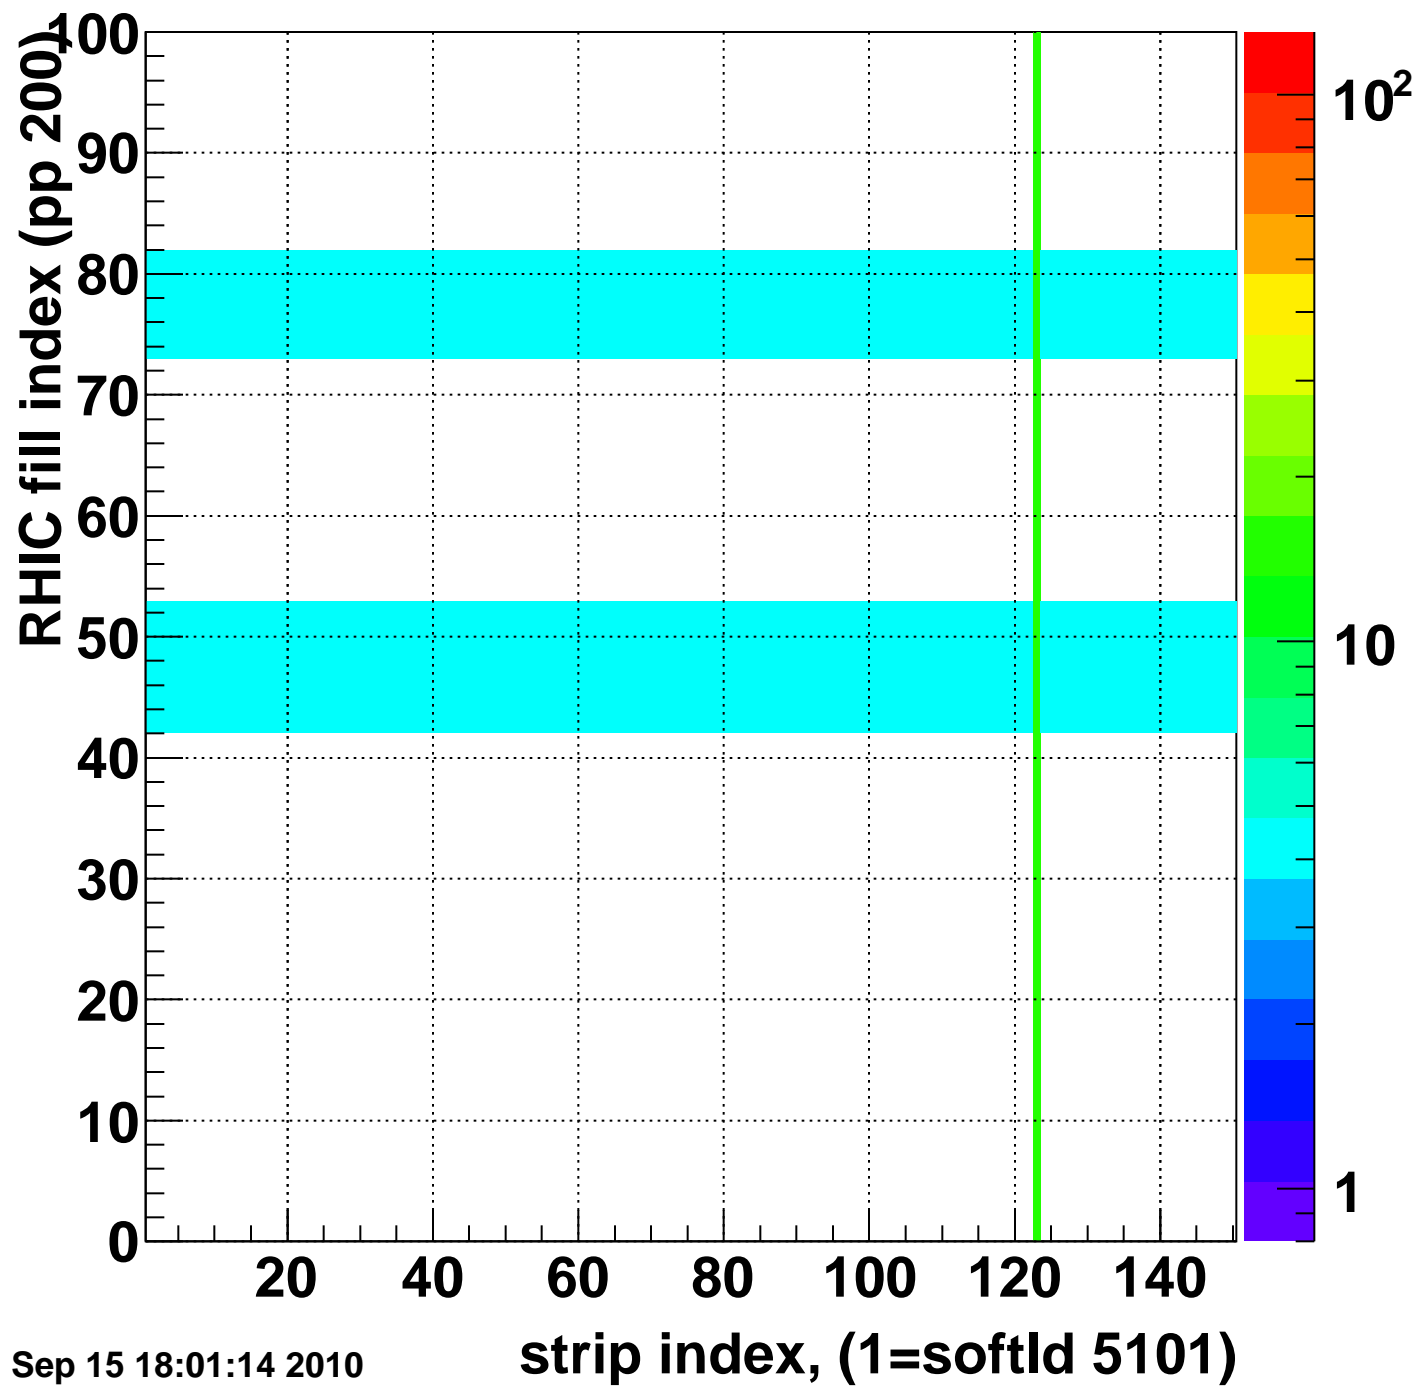

Mpv of ped residuum (ADC), BSMDE mod=35, good strips

Entries 150

Wed Sep 15 18:01:13 2010

Rms of ped residuum (ADC), BSMDE mod=35, good strips

Entries 11920

Wed Sep 15 18:01:13 2010

Bad strips (color=error bits), BSMDE mod=35

Entries 3080

Wed Sep 15 18:01:14 2010

Rms of ped residuum (ADC), BSMDP mod=35, good strips

Entries 12000

Wed Sep 15 18:01:14 2010

Bad strips (color=error bits), BSMDE mod=35

Entries 3000

Wed Sep 15 18:01:14 2010