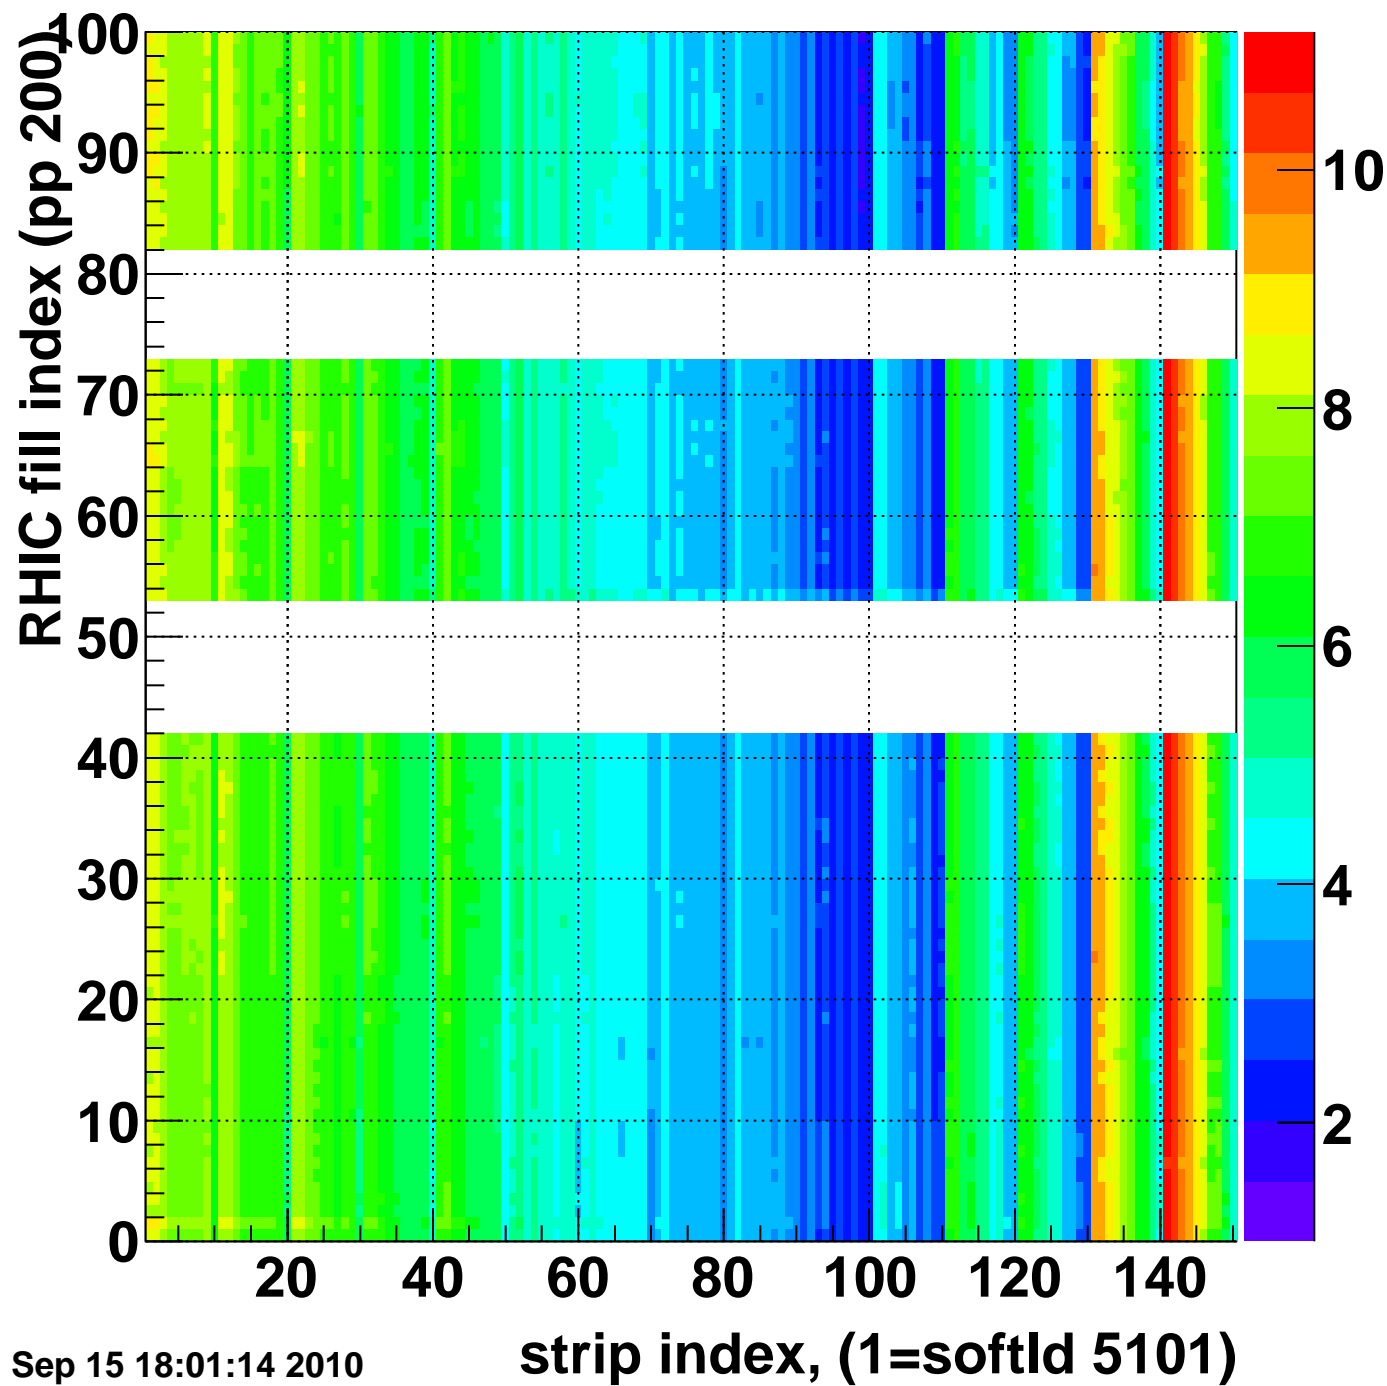

Mpv of ped residuum (ADC), BSMDE mod=35, good strips

Entries 150

Wed Sep 15 18:01:13 2010

Rms of ped residuum (ADC), BSMDE mod=35, good strips

Entries 11920

Wed Sep 15 18:01:13 2010

Bad strips (color=error bits), BSMDE mod=35

Entries 3080

Wed Sep 15 18:01:14 2010

Rms of ped residuum (ADC), BSMDP mod=35, good strips

Entries 12000

Wed Sep 15 18:01:14 2010

Bad strips (color=error bits), BSMDE mod=35

Entries 3000

Wed Sep 15 18:01:14 2010