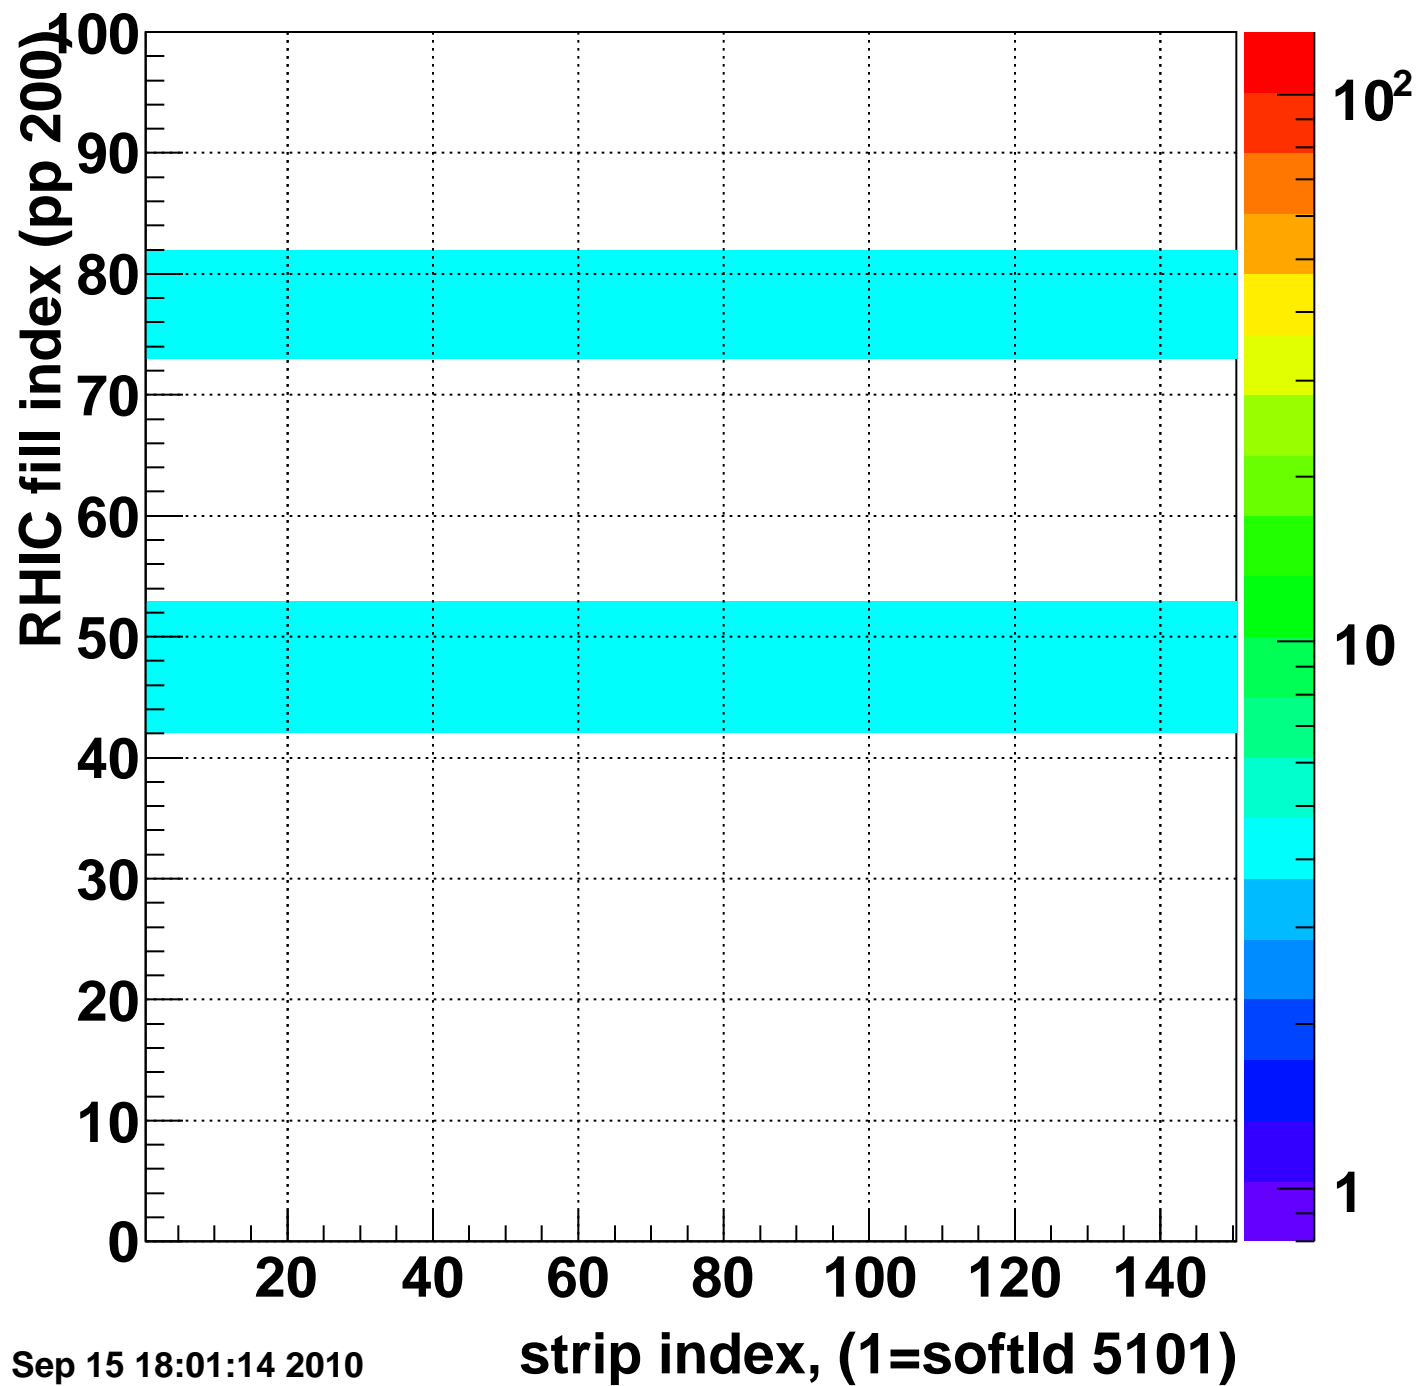

Mpv of ped residuum (ADC), BSMDE mod=35, good strips

Entries 150

Wed Sep 15 18:01:13 2010

Rms of ped residuum (ADC), BSMDE mod=35, good strips

Entries 11920

Wed Sep 15 18:01:13 2010

Bad strips (color=error bits), BSMDE mod=35

Entries 3080

Wed Sep 15 18:01:14 2010

Rms of ped residuum (ADC), BSMDP mod=35, good strips

Entries 12000

Wed Sep 15 18:01:14 2010

Bad strips (color=error bits), BSMDE mod=35

Entries 3000

Wed Sep 15 18:01:14 2010