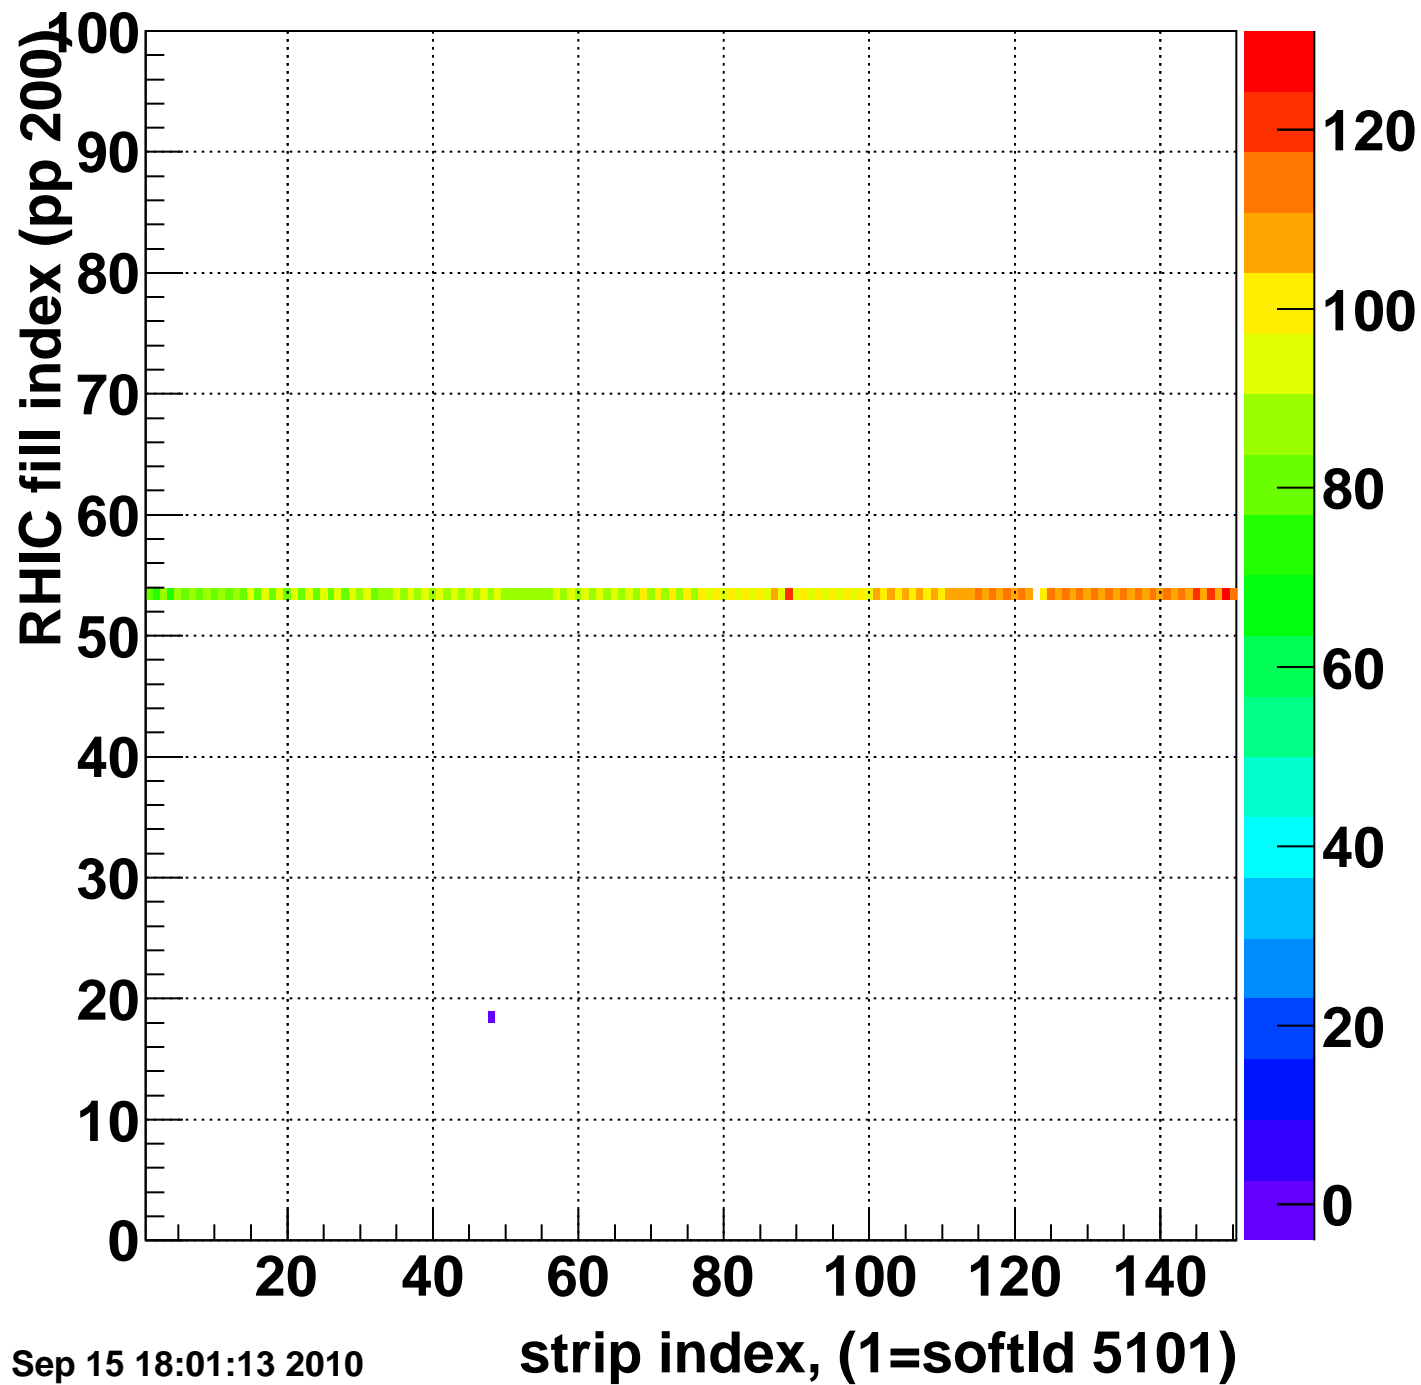

Mpv of ped residuum (ADC), BSMDE mod=35, good strips

Entries 150

Wed Sep 15 18:01:13 2010

Rms of ped residuum (ADC), BSMDE mod=35, good strips

Entries 11920

Wed Sep 15 18:01:13 2010

Bad strips (color=error bits), BSMDE mod=35

Entries 3080

Wed Sep 15 18:01:14 2010

Rms of ped residuum (ADC), BSMDP mod=35, good strips

Entries 12000

Wed Sep 15 18:01:14 2010

Bad strips (color=error bits), BSMDE mod=35

Entries 3000

Wed Sep 15 18:01:14 2010