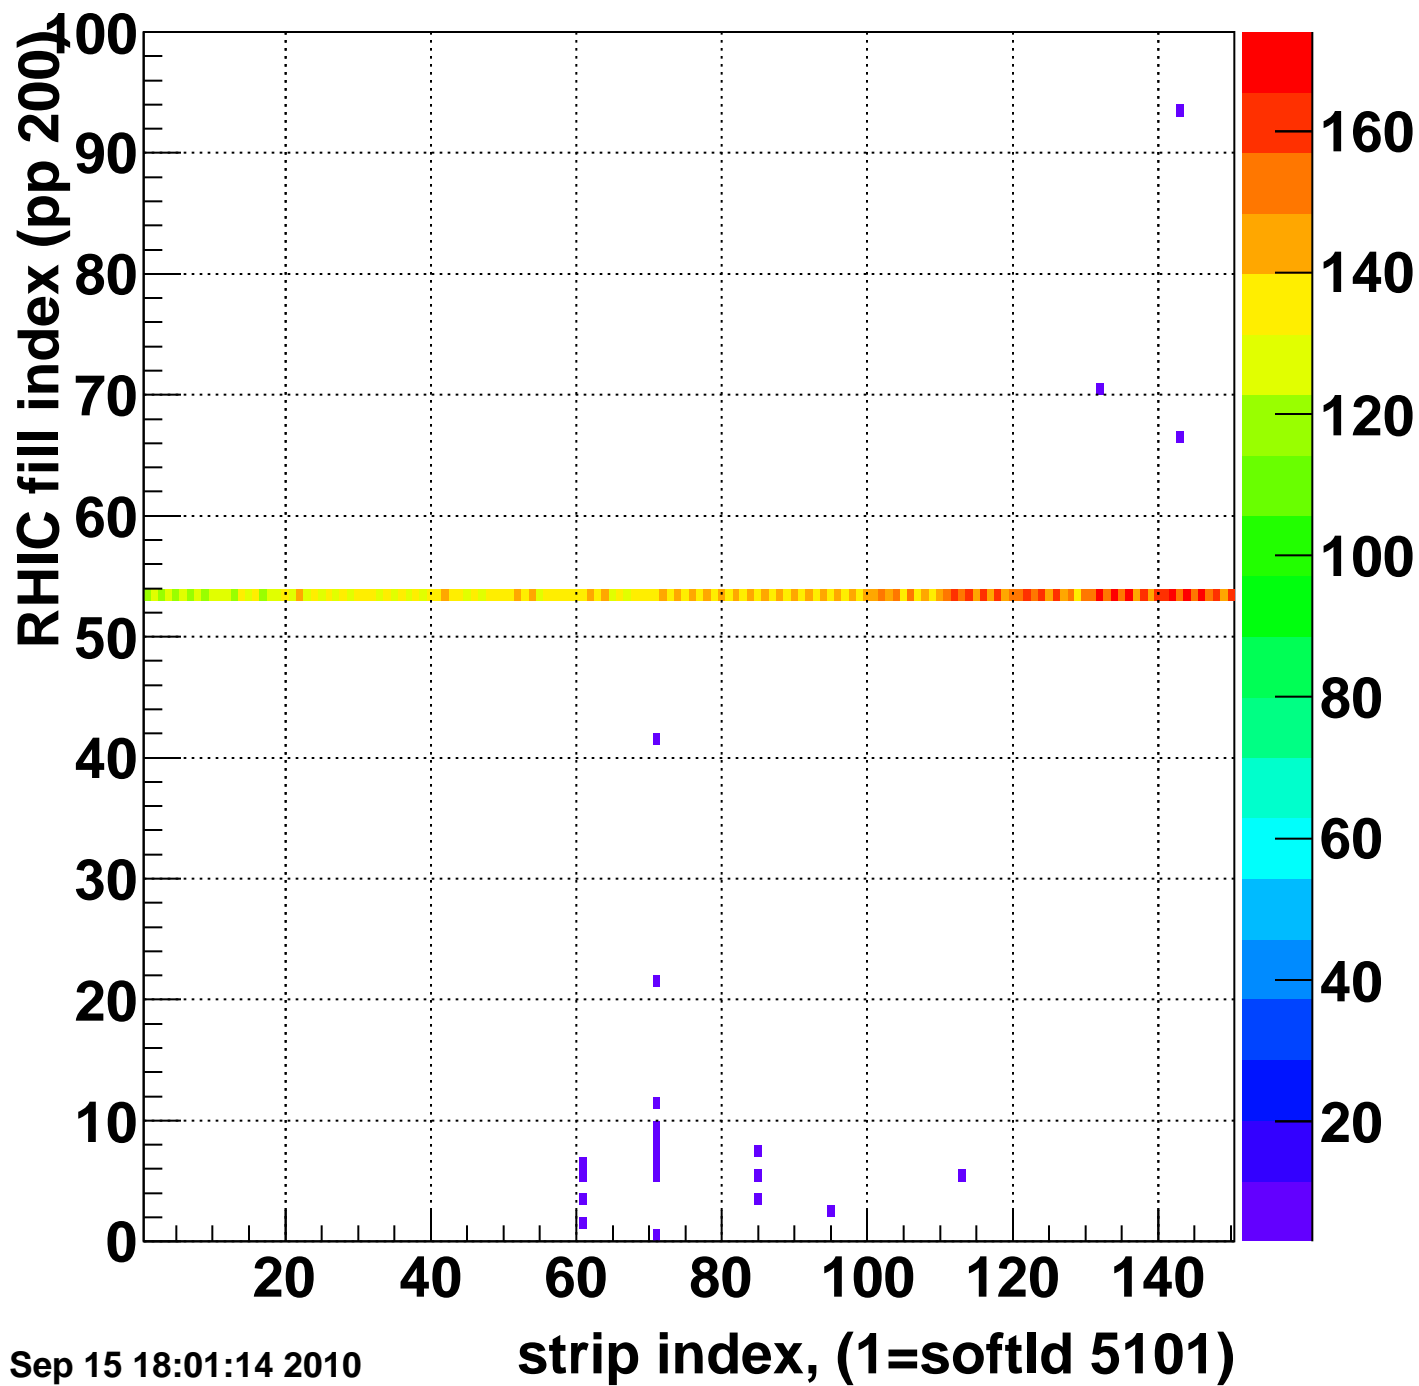

Mpv of ped residuum (ADC), BSMDE mod=35, good strips

Entries 150

Wed Sep 15 18:01:13 2010

Rms of ped residuum (ADC), BSMDE mod=35, good strips

Entries 11920

Wed Sep 15 18:01:13 2010

Bad strips (color=error bits), BSMDE mod=35

Entries 3080

Wed Sep 15 18:01:14 2010

Rms of ped residuum (ADC), BSMDP mod=35, good strips

Entries 12000

Wed Sep 15 18:01:14 2010

Bad strips (color=error bits), BSMDE mod=35

Entries 3000

Wed Sep 15 18:01:14 2010