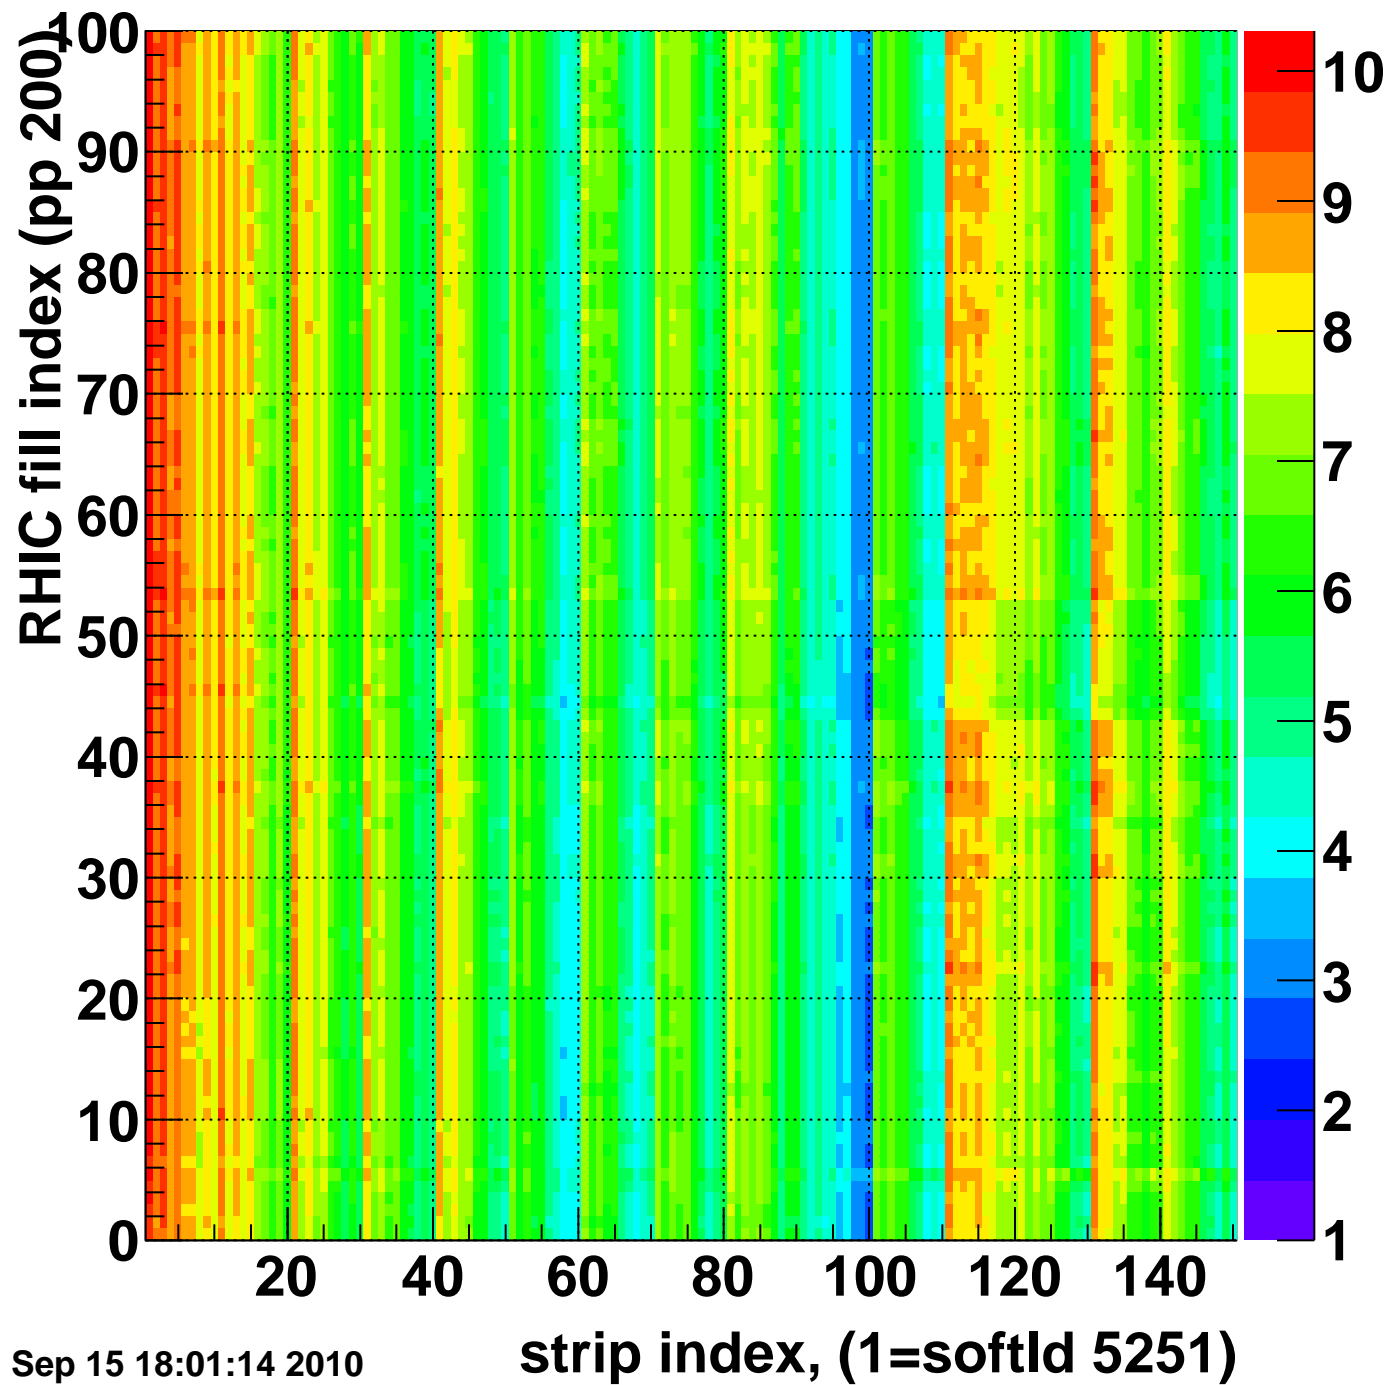

Bad strips (color=error bits), BSMDE mod=36

Entries 806

Wed Sep 15 18:01:14 2010

Rms of ped residuum (ADC), BSMDP mod=36, good strips

Entries 15000

Wed Sep 15 18:01:14 2010

Bad strips (color=error bits), BSMDE mod=36