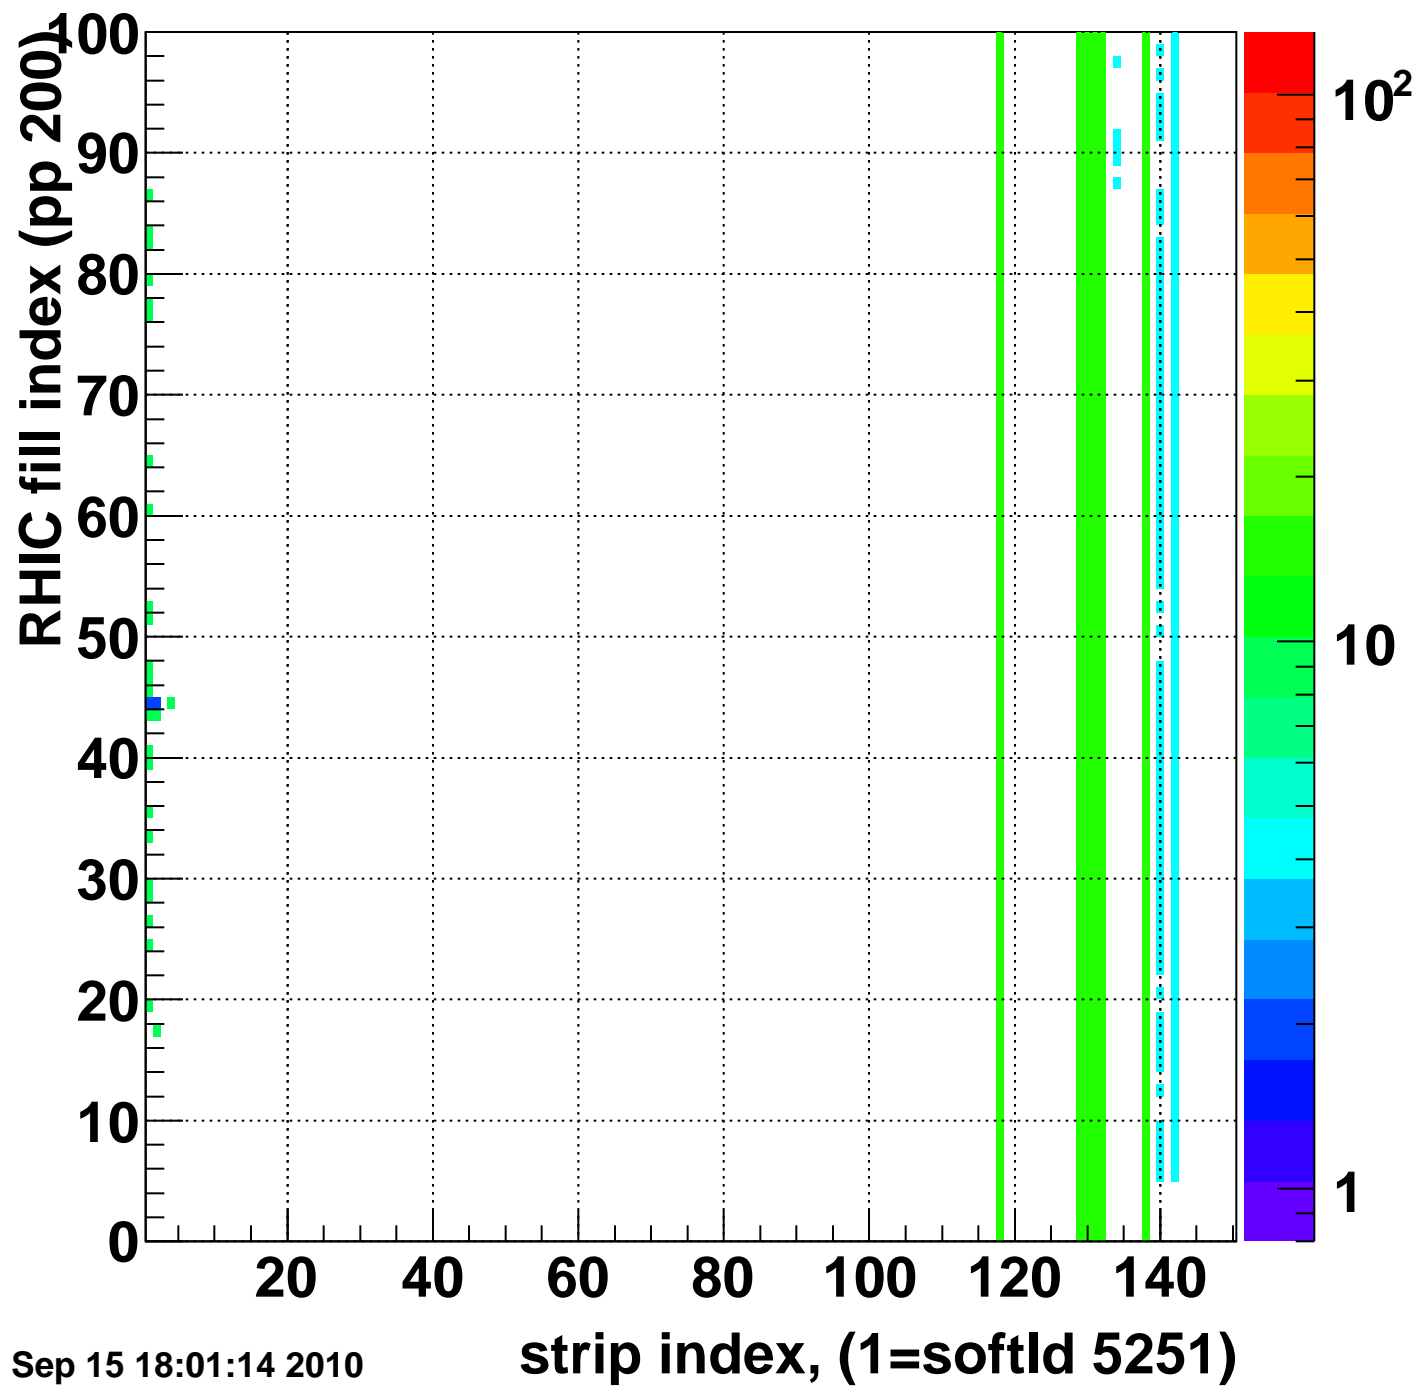

Bad strips (color=error bits), BSMDE mod=36

Entries 806

Wed Sep 15 18:01:14 2010

Rms of ped residuum (ADC), BSMDP mod=36, good strips

Entries 15000

Wed Sep 15 18:01:14 2010

Bad strips (color=error bits), BSMDE mod=36