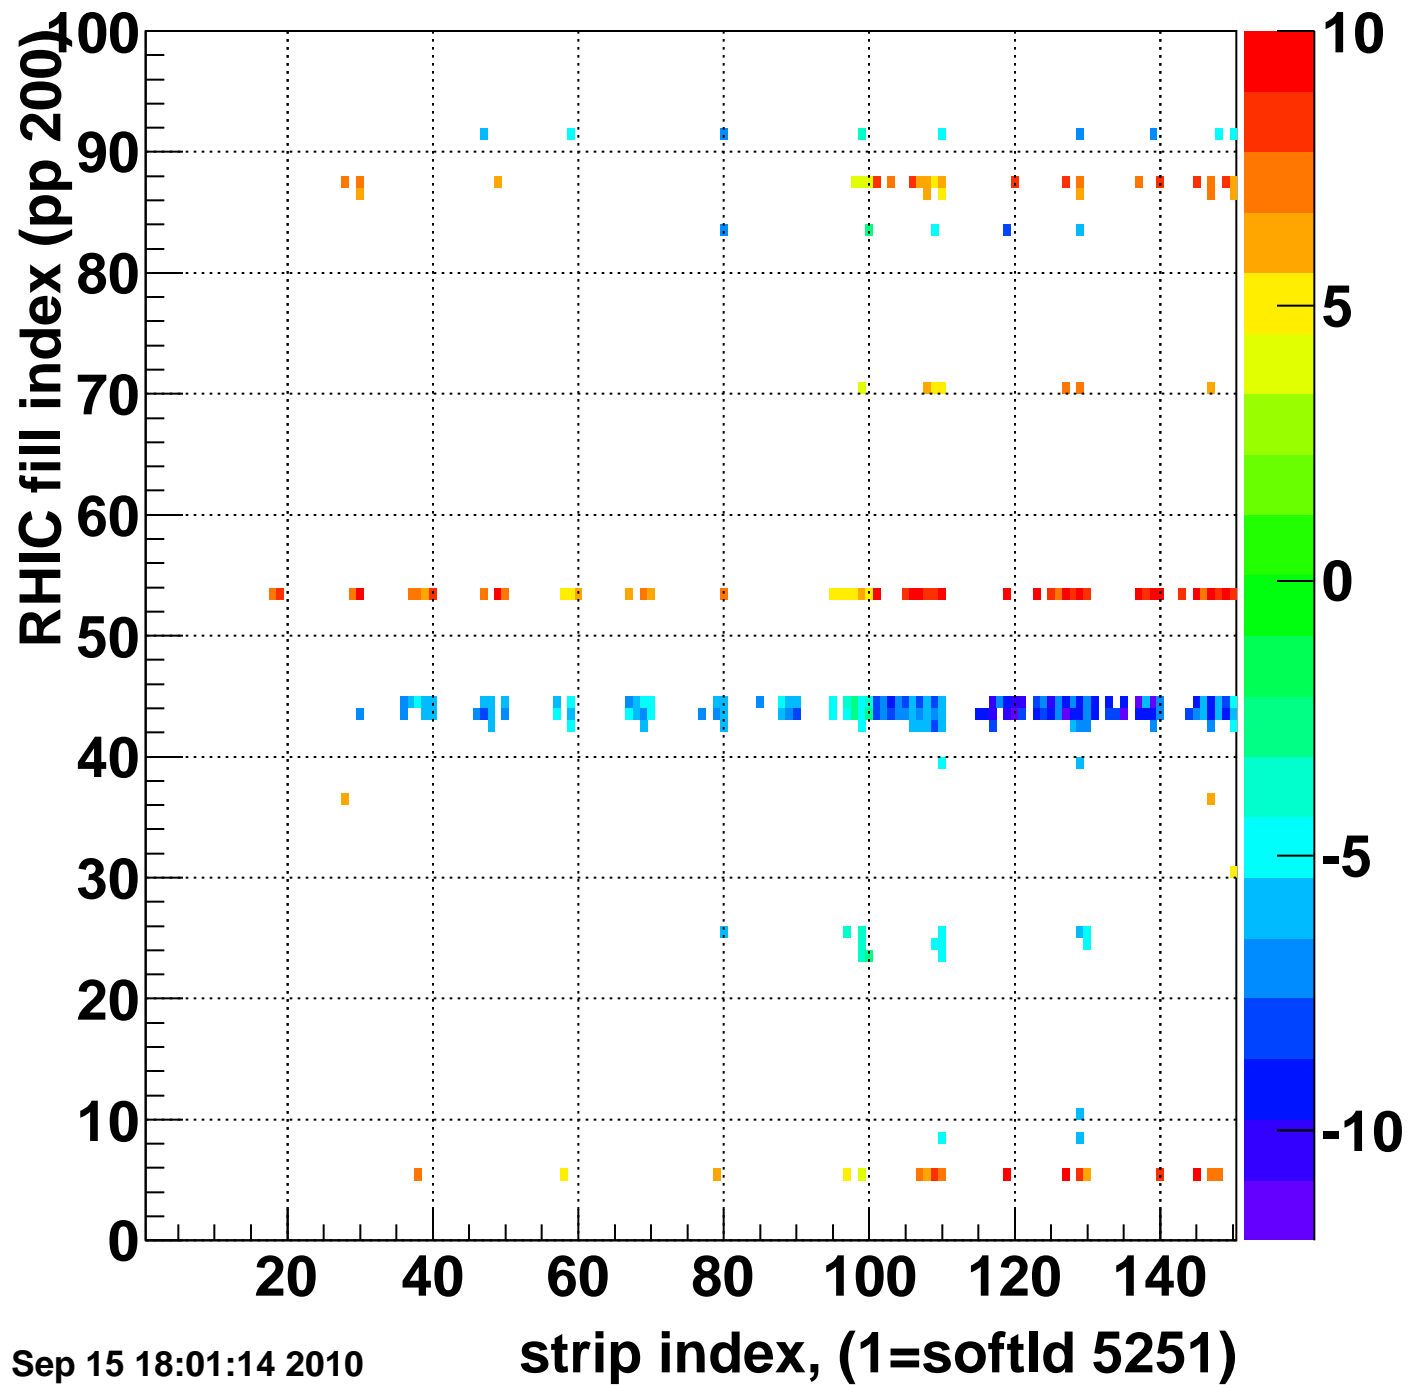

Bad strips (color=error bits), BSMDE mod=36

Entries 806

Wed Sep 15 18:01:14 2010

Rms of ped residuum (ADC), BSMDP mod=36, good strips

Entries 15000

Wed Sep 15 18:01:14 2010

Bad strips (color=error bits), BSMDE mod=36