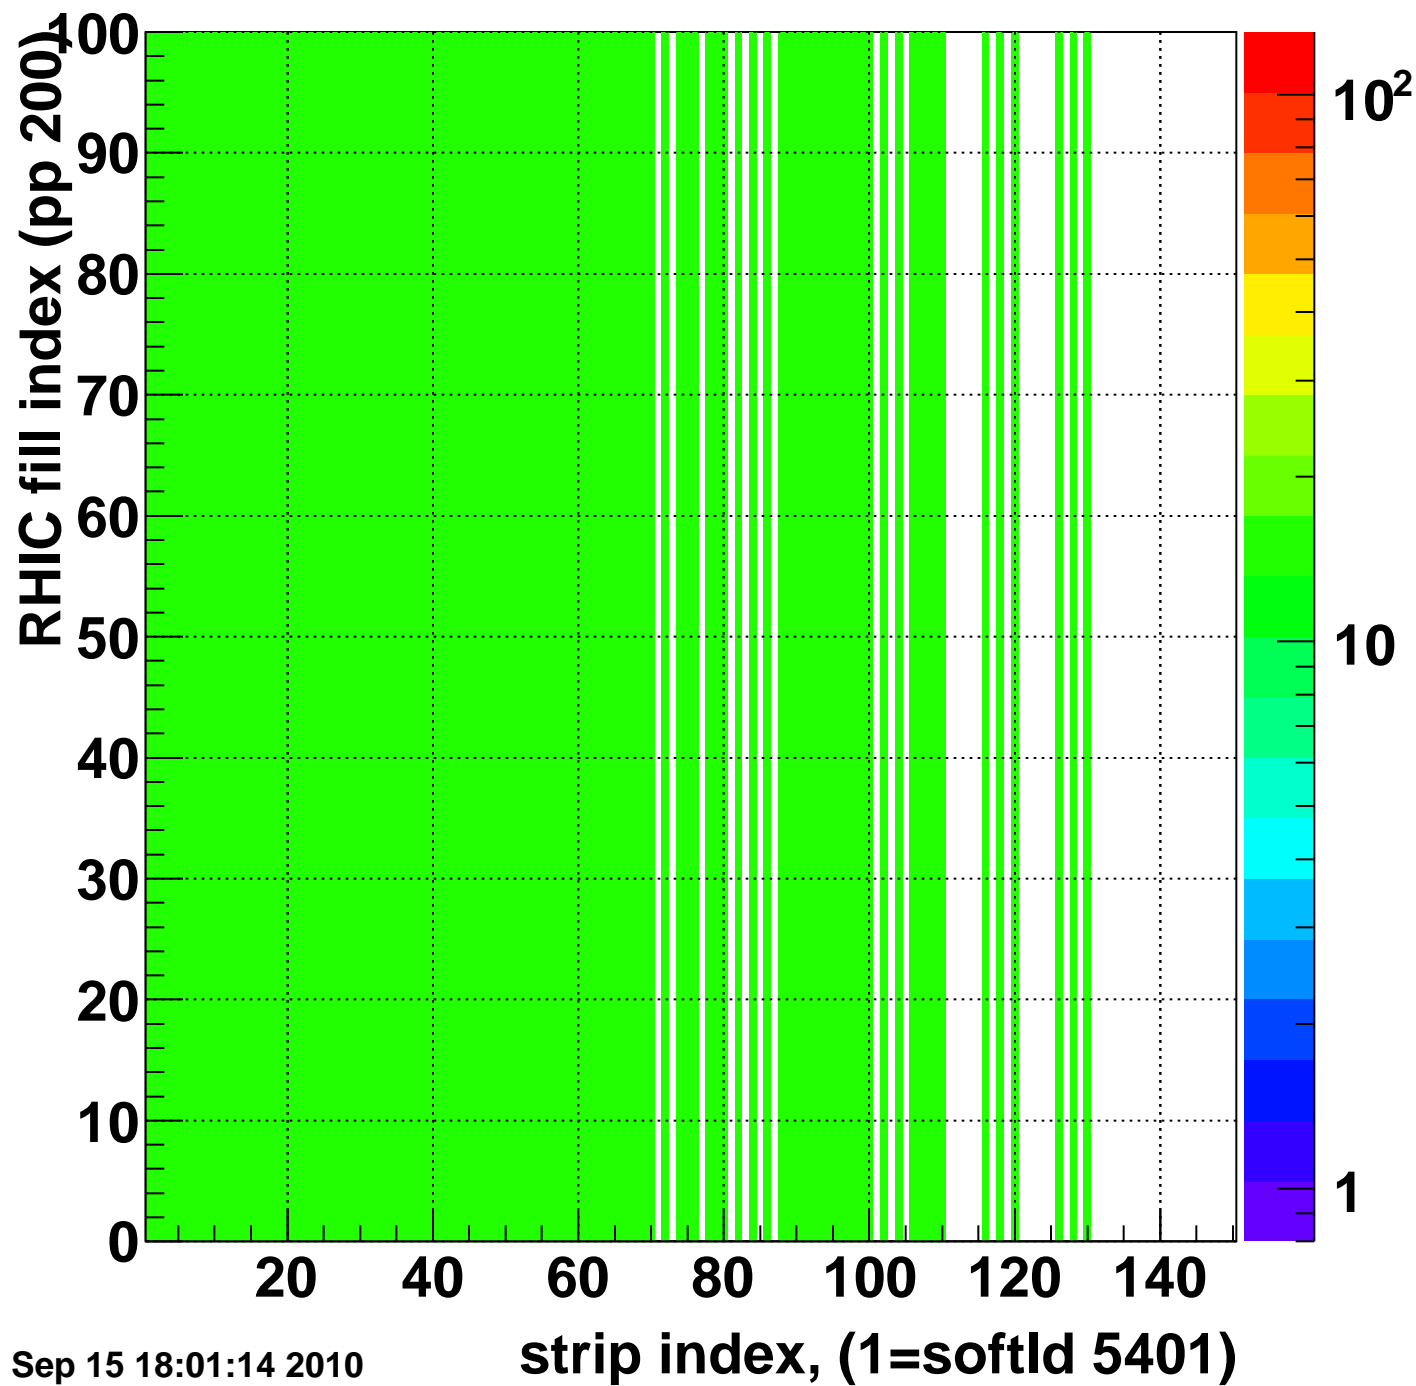

Mpv of ped residuum (ADC), BSMDE mod=37, good strips

Entries 0

Wed Sep 15 18:01:14 2010

Rms of ped residuum (ADC), BSMDE mod=37, good strips

Entries 0

Wed Sep 15 18:01:14 2010

Bad strips (color=error bits), BSMDE mod=37

Entries 15000

Wed Sep 15 18:01:14 2010

Mpv of ped residuum (ADC), BSMDP mod=37, good strips

Entries 0

Wed Sep 15 18:01:14 2010

Rms of ped residuum (ADC), BSMDP mod=37, good strips

Entries 4400

Wed Sep 15 18:01:14 2010

Bad strips (color=error bits), BSMDE mod=37

Entries 10600

Wed Sep 15 18:01:14 2010