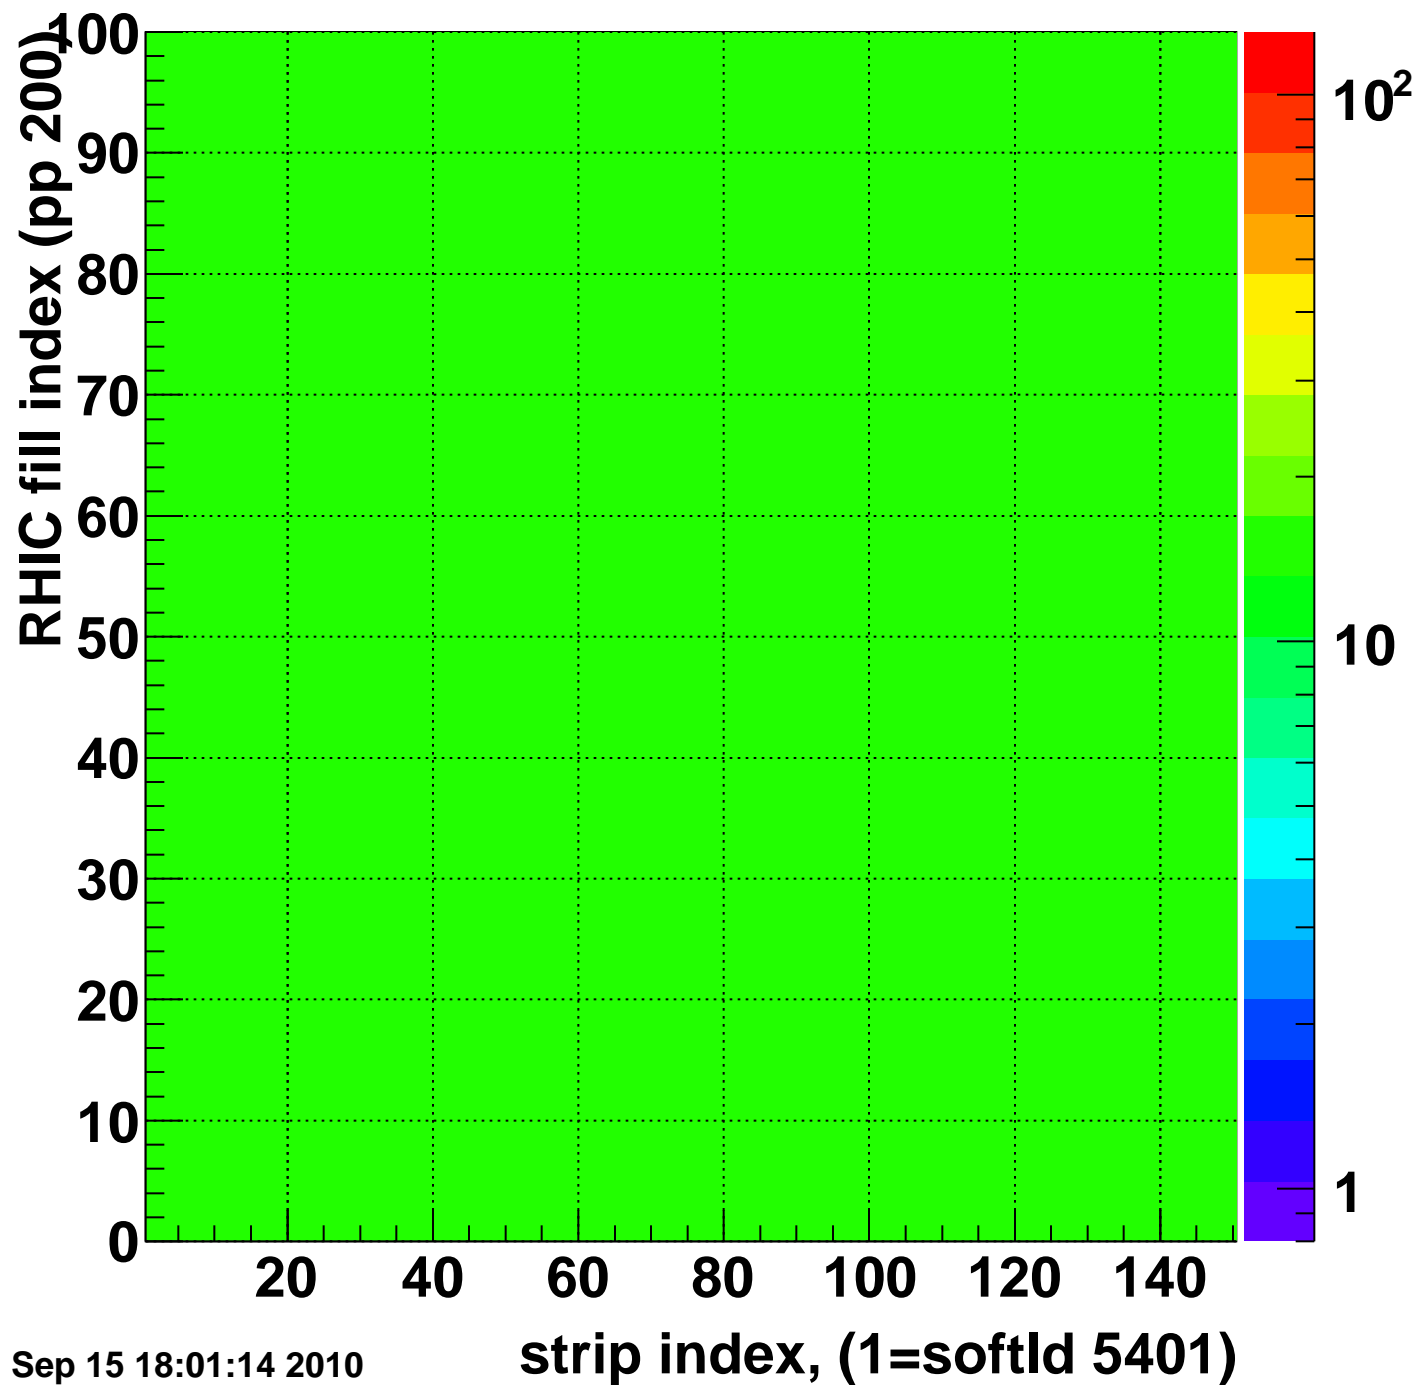

Mpv of ped residuum (ADC), BSMDE mod=37, good strips

Entries 0

Wed Sep 15 18:01:14 2010

Rms of ped residuum (ADC), BSMDE mod=37, good strips

Entries 0

Wed Sep 15 18:01:14 2010

Bad strips (color=error bits), BSMDE mod=37

Entries 15000

Wed Sep 15 18:01:14 2010

Mpv of ped residuum (ADC), BSMDP mod=37, good strips

Entries 0

Wed Sep 15 18:01:14 2010

Rms of ped residuum (ADC), BSMDP mod=37, good strips

Entries 4400

Wed Sep 15 18:01:14 2010

Bad strips (color=error bits), BSMDE mod=37

Entries 10600

Wed Sep 15 18:01:14 2010