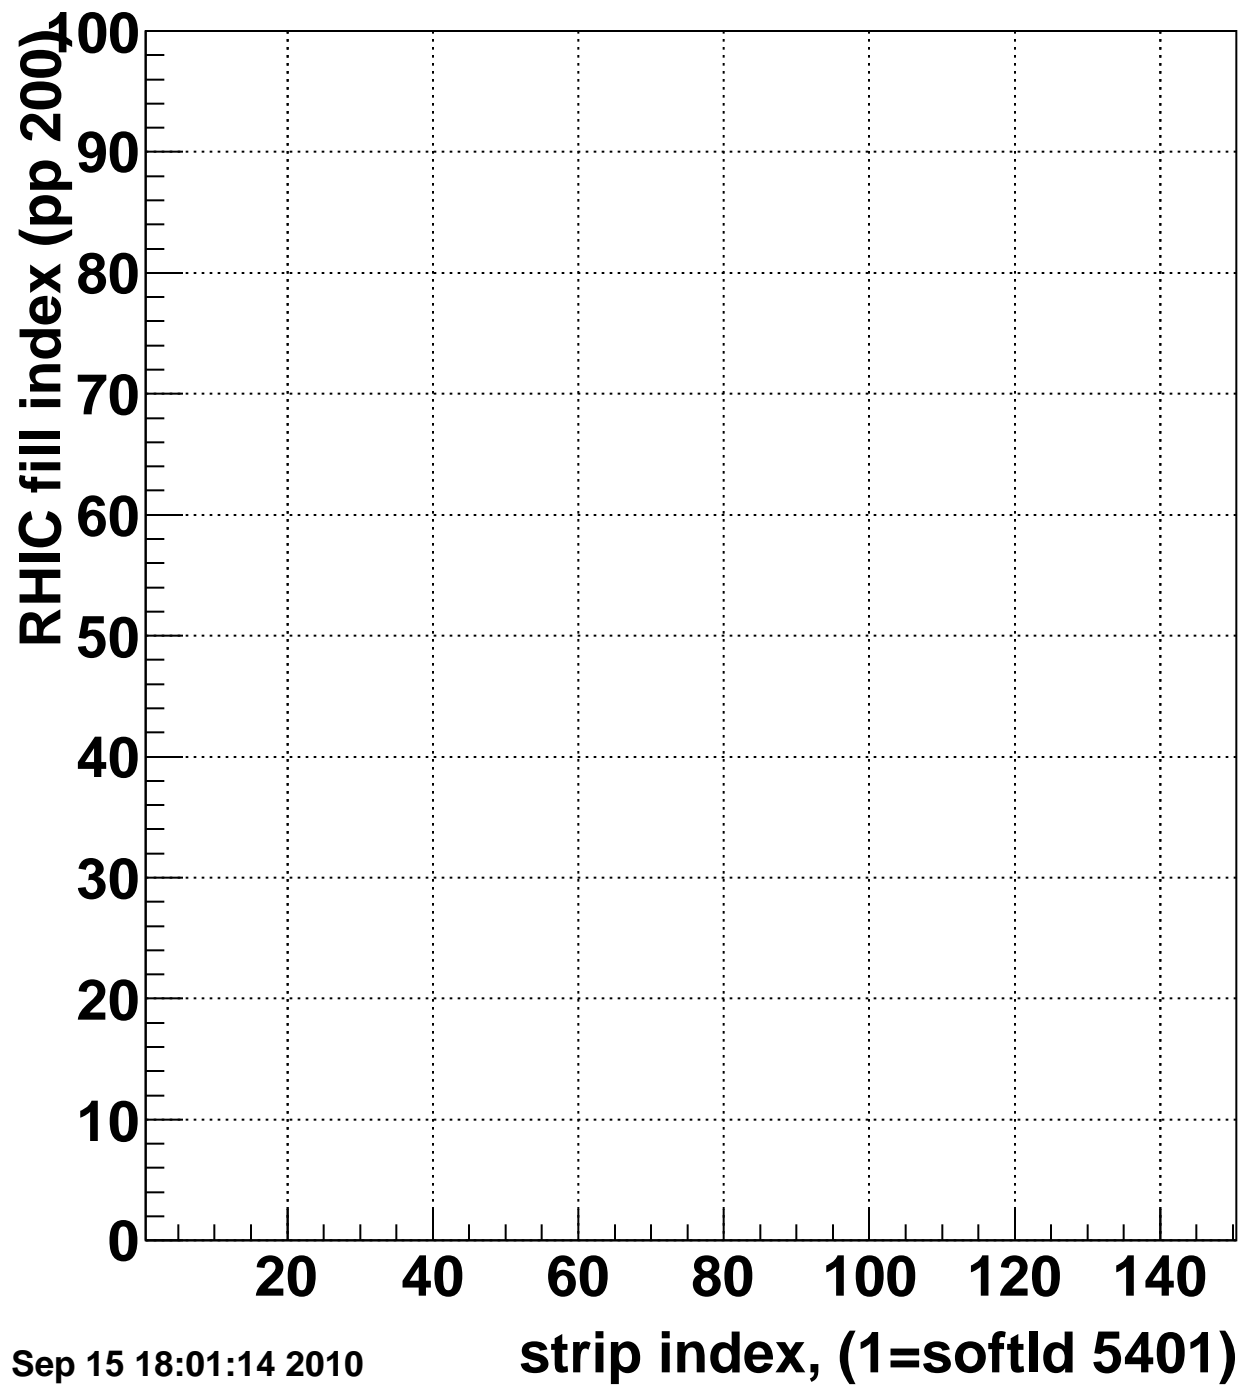

Mpv of ped residuum (ADC), BSMDE mod=37, good strips

Entries 0

Wed Sep 15 18:01:14 2010

Rms of ped residuum (ADC), BSMDE mod=37, good strips

Entries 0

Wed Sep 15 18:01:14 2010

Bad strips (color=error bits), BSMDE mod=37

Entries 15000

Wed Sep 15 18:01:14 2010

Mpv of ped residuum (ADC), BSMDP mod=37, good strips

Entries 0

Wed Sep 15 18:01:14 2010

Rms of ped residuum (ADC), BSMDP mod=37, good strips

Entries 4400

Wed Sep 15 18:01:14 2010

Bad strips (color=error bits), BSMDE mod=37

Entries 10600

Wed Sep 15 18:01:14 2010