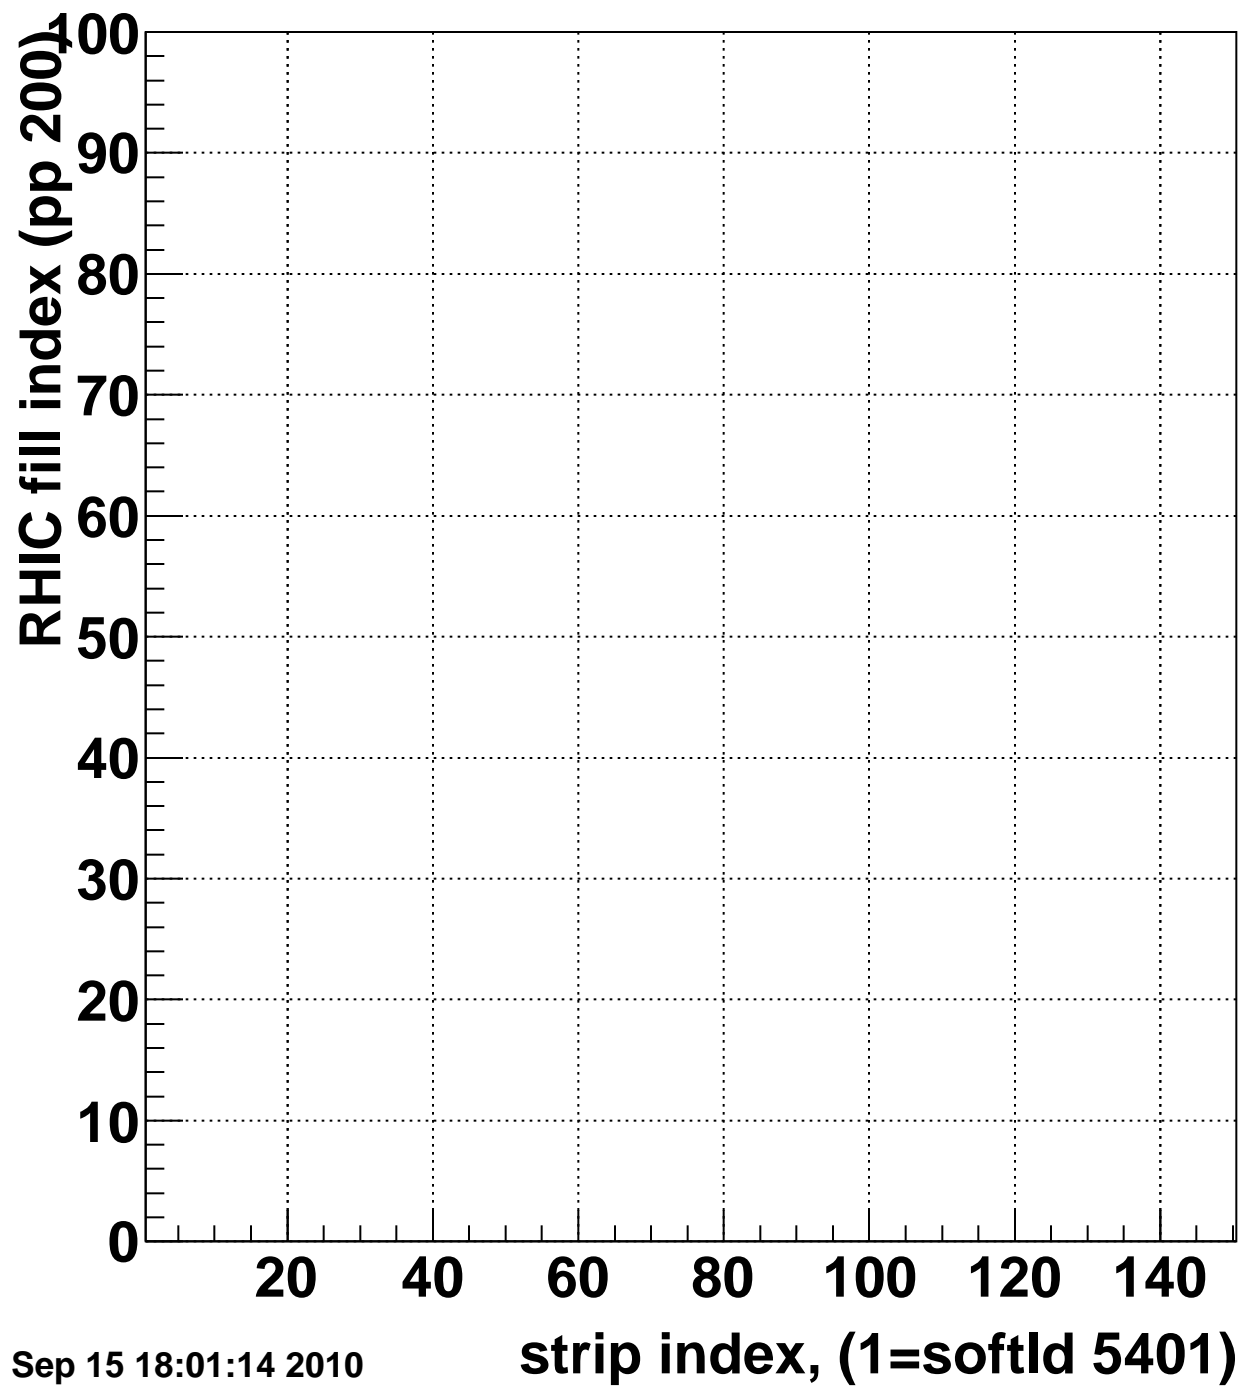

Mpv of ped residuum (ADC), BSMDE mod=37, good strips

Entries 0

Wed Sep 15 18:01:14 2010

Rms of ped residuum (ADC), BSMDE mod=37, good strips

Entries 0

Wed Sep 15 18:01:14 2010

Bad strips (color=error bits), BSMDE mod=37

Entries 15000

Wed Sep 15 18:01:14 2010

Mpv of ped residuum (ADC), BSMDP mod=37, good strips

Entries 0

Wed Sep 15 18:01:14 2010

Rms of ped residuum (ADC), BSMDP mod=37, good strips

Entries 4400

Wed Sep 15 18:01:14 2010

Bad strips (color=error bits), BSMDE mod=37

Entries 10600

Wed Sep 15 18:01:14 2010