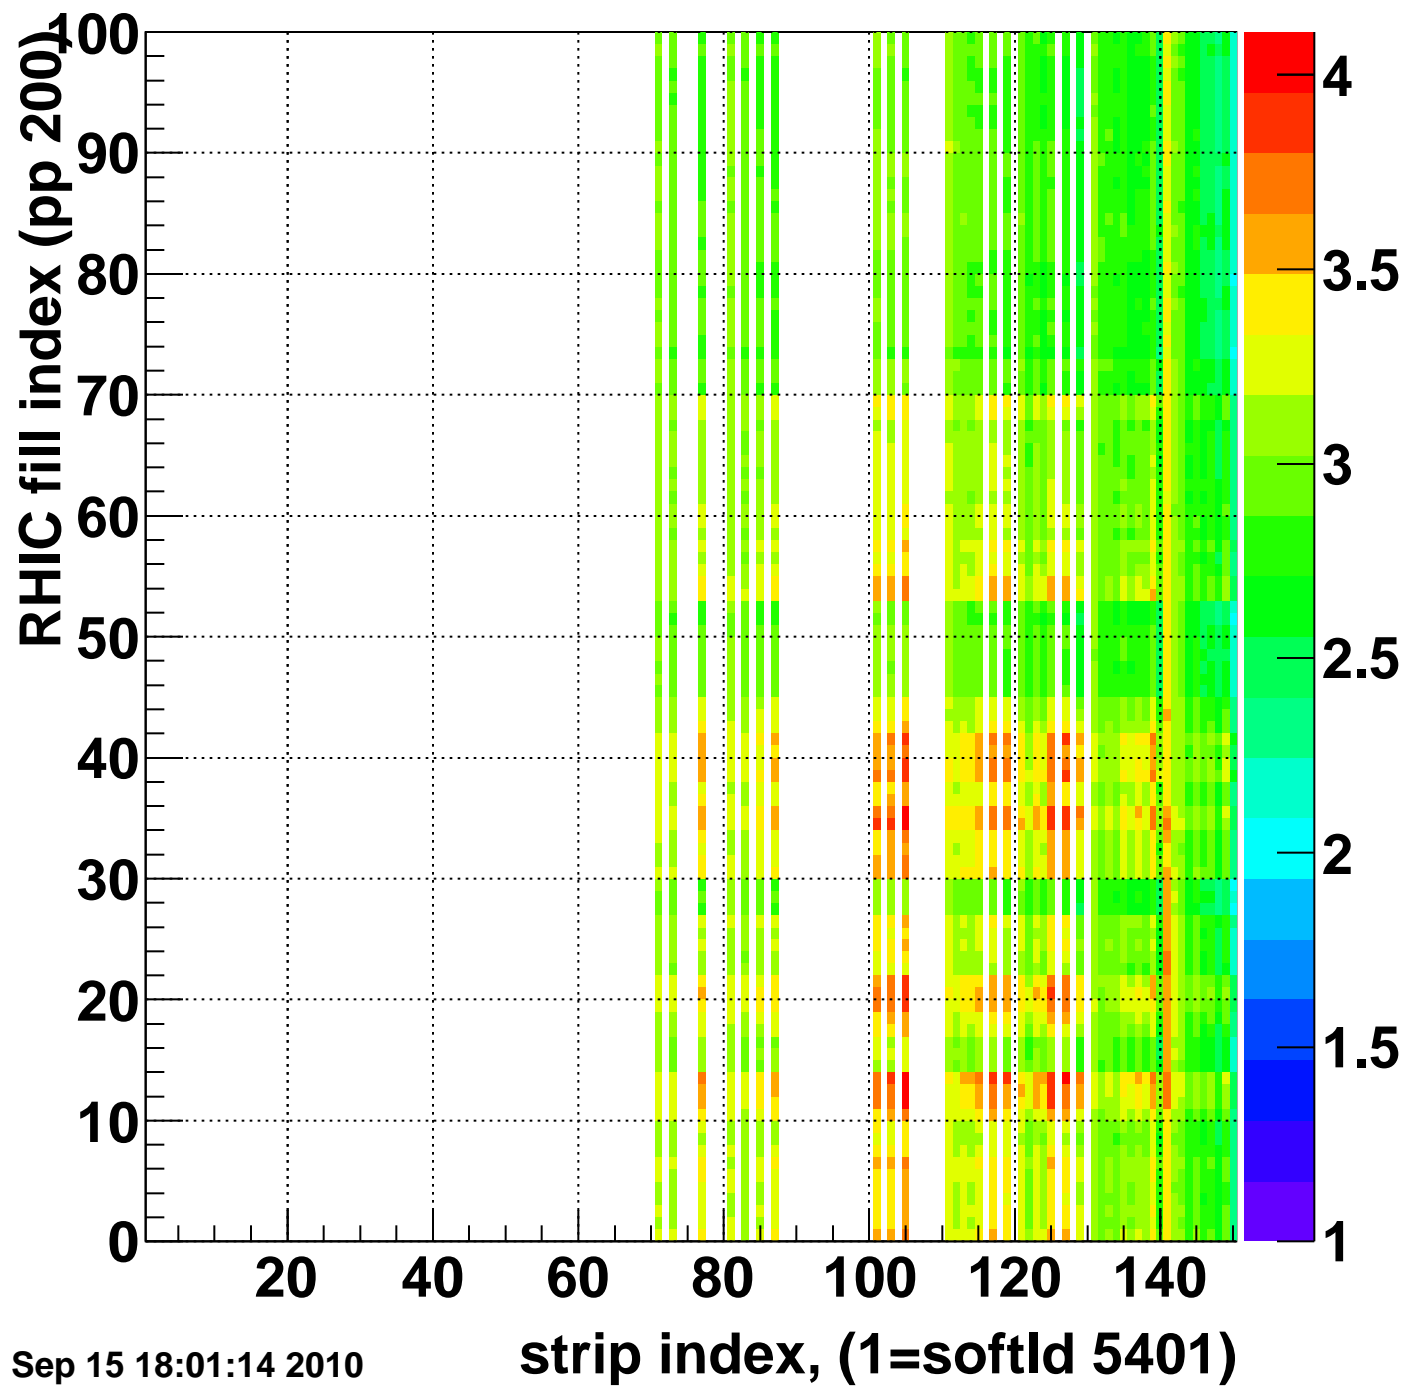

Mpv of ped residuum (ADC), BSMDE mod=37, good strips

Entries 0

Wed Sep 15 18:01:14 2010

Rms of ped residuum (ADC), BSMDE mod=37, good strips

Entries 0

Wed Sep 15 18:01:14 2010

Bad strips (color=error bits), BSMDE mod=37

Entries 15000

Wed Sep 15 18:01:14 2010

Mpv of ped residuum (ADC), BSMDP mod=37, good strips

Entries 0

Wed Sep 15 18:01:14 2010

Rms of ped residuum (ADC), BSMDP mod=37, good strips

Entries 4400

Wed Sep 15 18:01:14 2010

Bad strips (color=error bits), BSMDE mod=37

Entries 10600

Wed Sep 15 18:01:14 2010