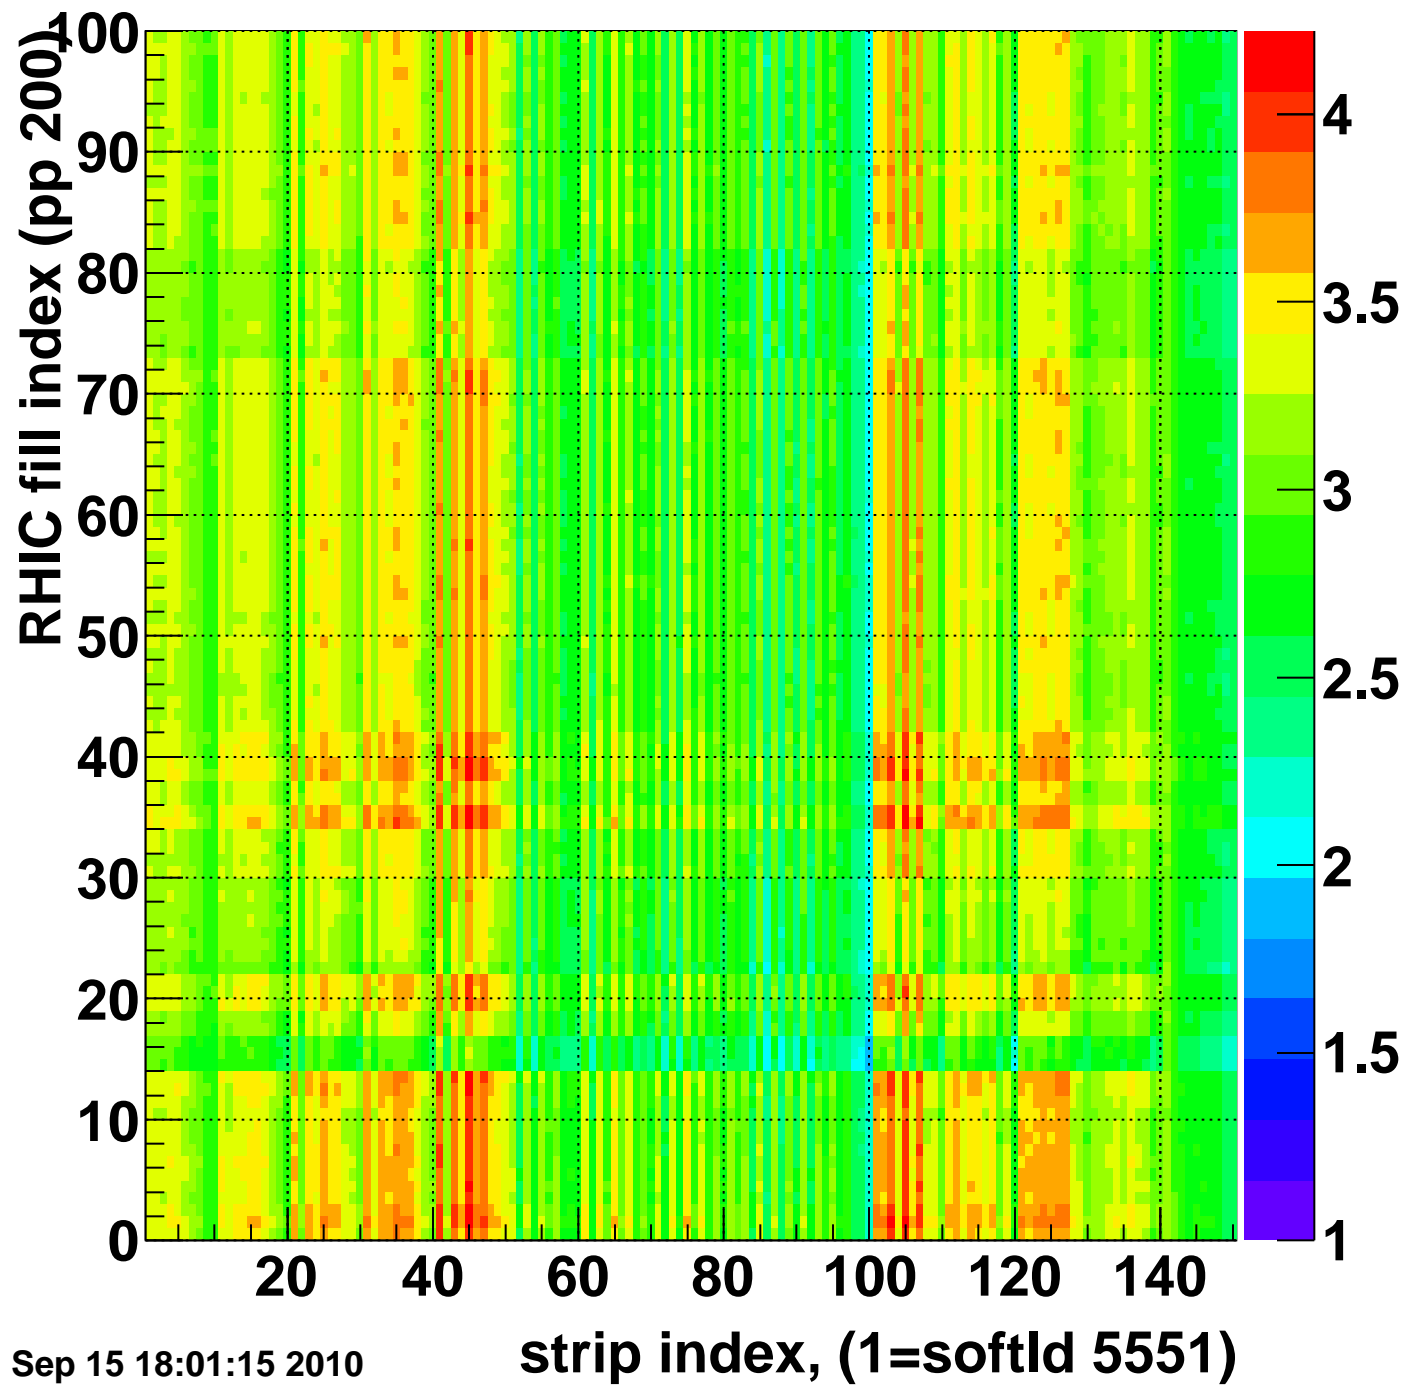

Mpv of ped residuum (ADC), BSMDE mod=38, good strips

Entries 0

Wed Sep 15 18:01:15 2010

Rms of ped residuum (ADC), BSMDE mod=38, good strips

Entries 15000

Wed Sep 15 18:01:15 2010

Bad strips (color=error bits), BSMDE mod=38

Entries 0

Wed Sep 15 18:01:15 2010

Mpv of ped residuum (ADC), BSMDP mod=38, good strips

Entries 0

Wed Sep 15 18:01:15 2010

Rms of ped residuum (ADC), BSMDP mod=38, good strips

Entries 15000

Wed Sep 15 18:01:15 2010

Bad strips (color=error bits), BSMDE mod=38

Entries 0

Wed Sep 15 18:01:15 2010