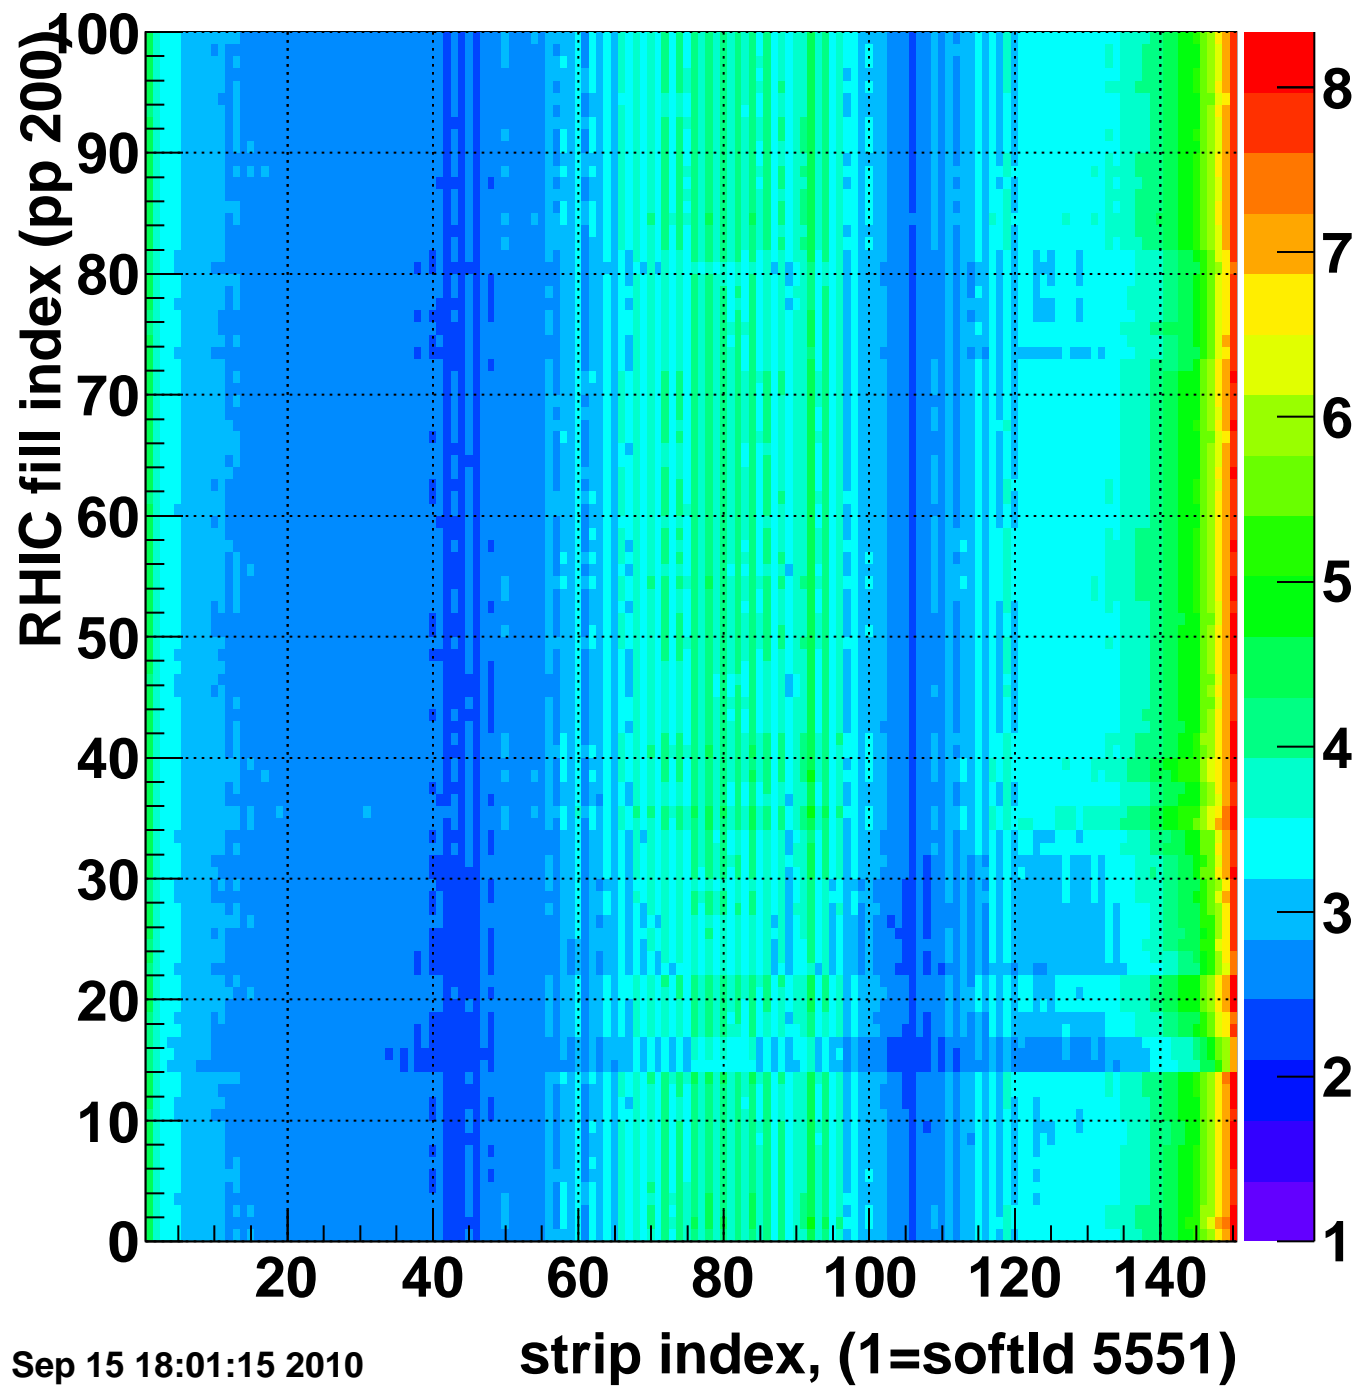

Mpv of ped residuum (ADC), BSMDE mod=38, good strips

Entries 0

Wed Sep 15 18:01:15 2010

Rms of ped residuum (ADC), BSMDE mod=38, good strips

Entries 15000

Wed Sep 15 18:01:15 2010

Bad strips (color=error bits), BSMDE mod=38

Entries 0

Wed Sep 15 18:01:15 2010

Mpv of ped residuum (ADC), BSMDP mod=38, good strips

Entries 0

Wed Sep 15 18:01:15 2010

Rms of ped residuum (ADC), BSMDP mod=38, good strips

Entries 15000

Wed Sep 15 18:01:15 2010

Bad strips (color=error bits), BSMDE mod=38

Entries 0

Wed Sep 15 18:01:15 2010