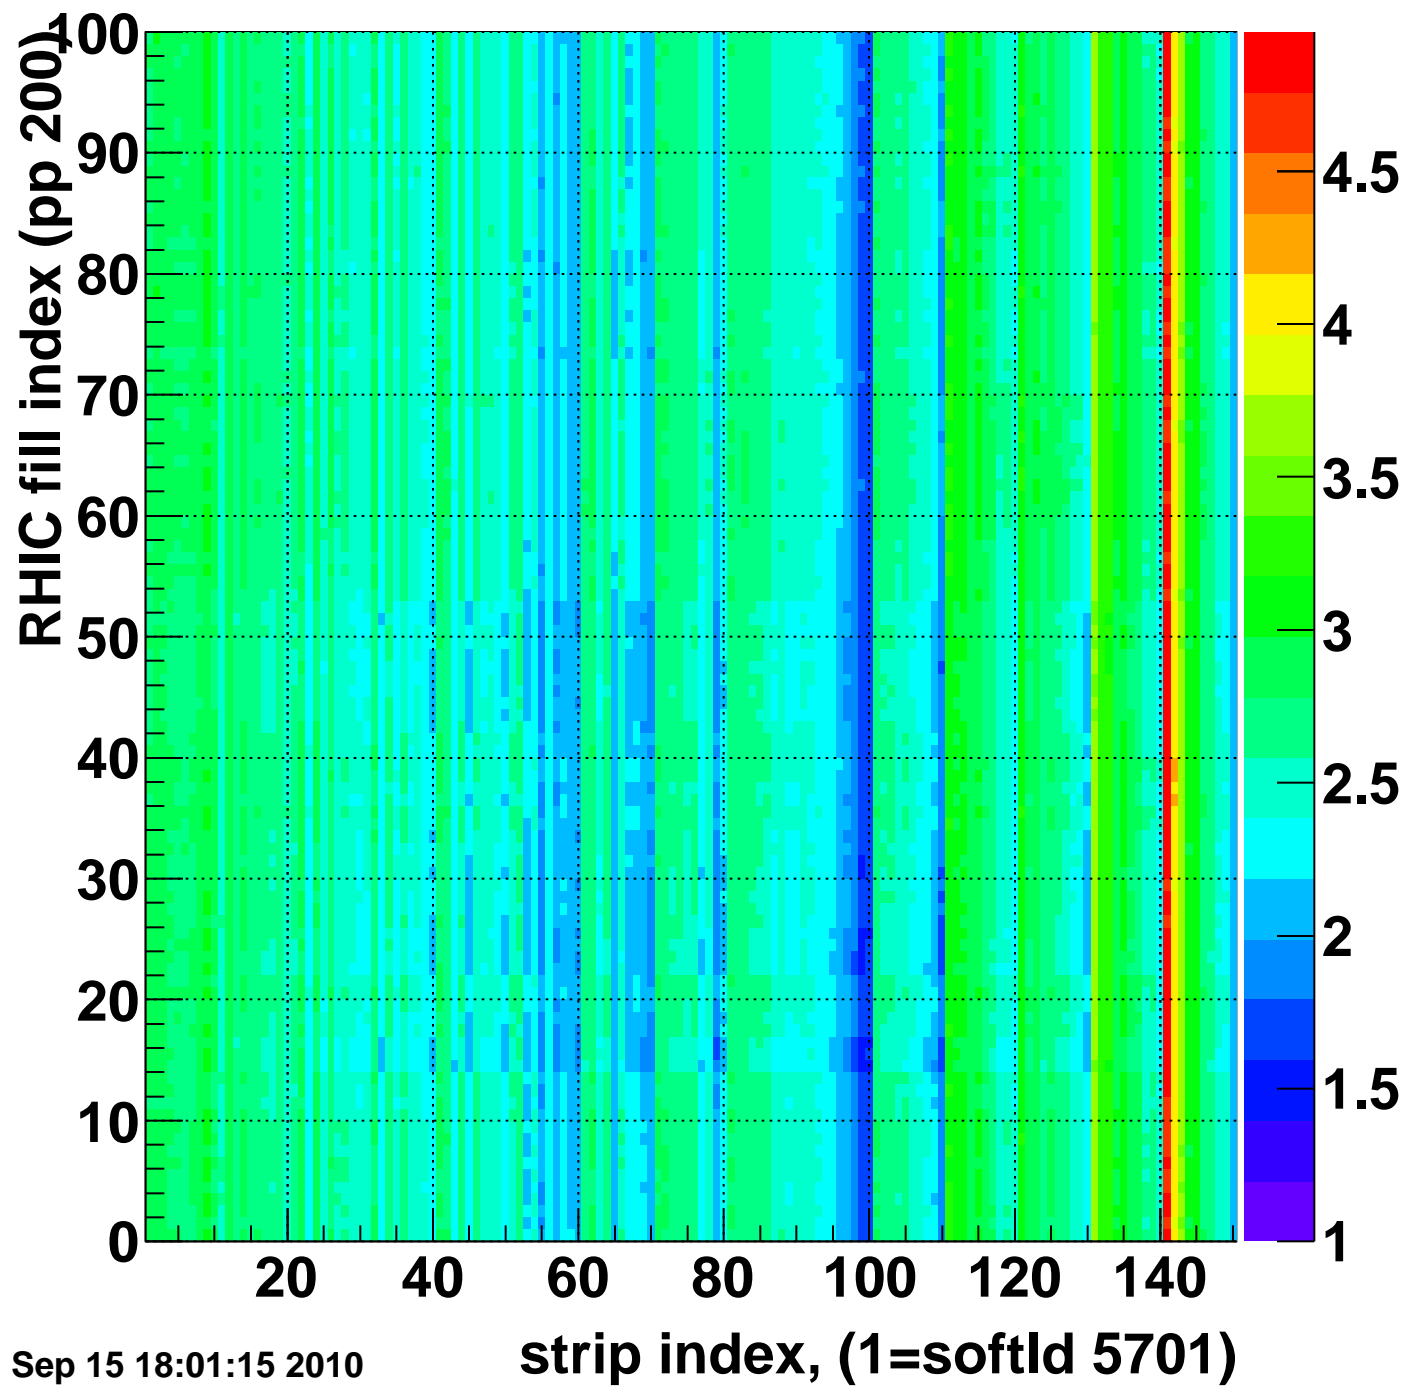

Mpv of ped residuum (ADC), BSMDE mod=39, good strips

Entries 0

Wed Sep 15 18:01:15 2010

Rms of ped residuum (ADC), BSMDE mod=39, good strips

Entries 14800

Wed Sep 15 18:01:15 2010

Bad strips (color=error bits), BSMDE mod=39

Entries 200

Wed Sep 15 18:01:15 2010

Mpv of ped residuum (ADC), BSMDP mod=39, good strips

Entries 0

Wed Sep 15 18:01:15 2010

Rms of ped residuum (ADC), BSMDP mod=39, good strips

Entries 15000

Wed Sep 15 18:01:15 2010

Bad strips (color=error bits), BSMDE mod=39

Entries 0

Wed Sep 15 18:01:15 2010