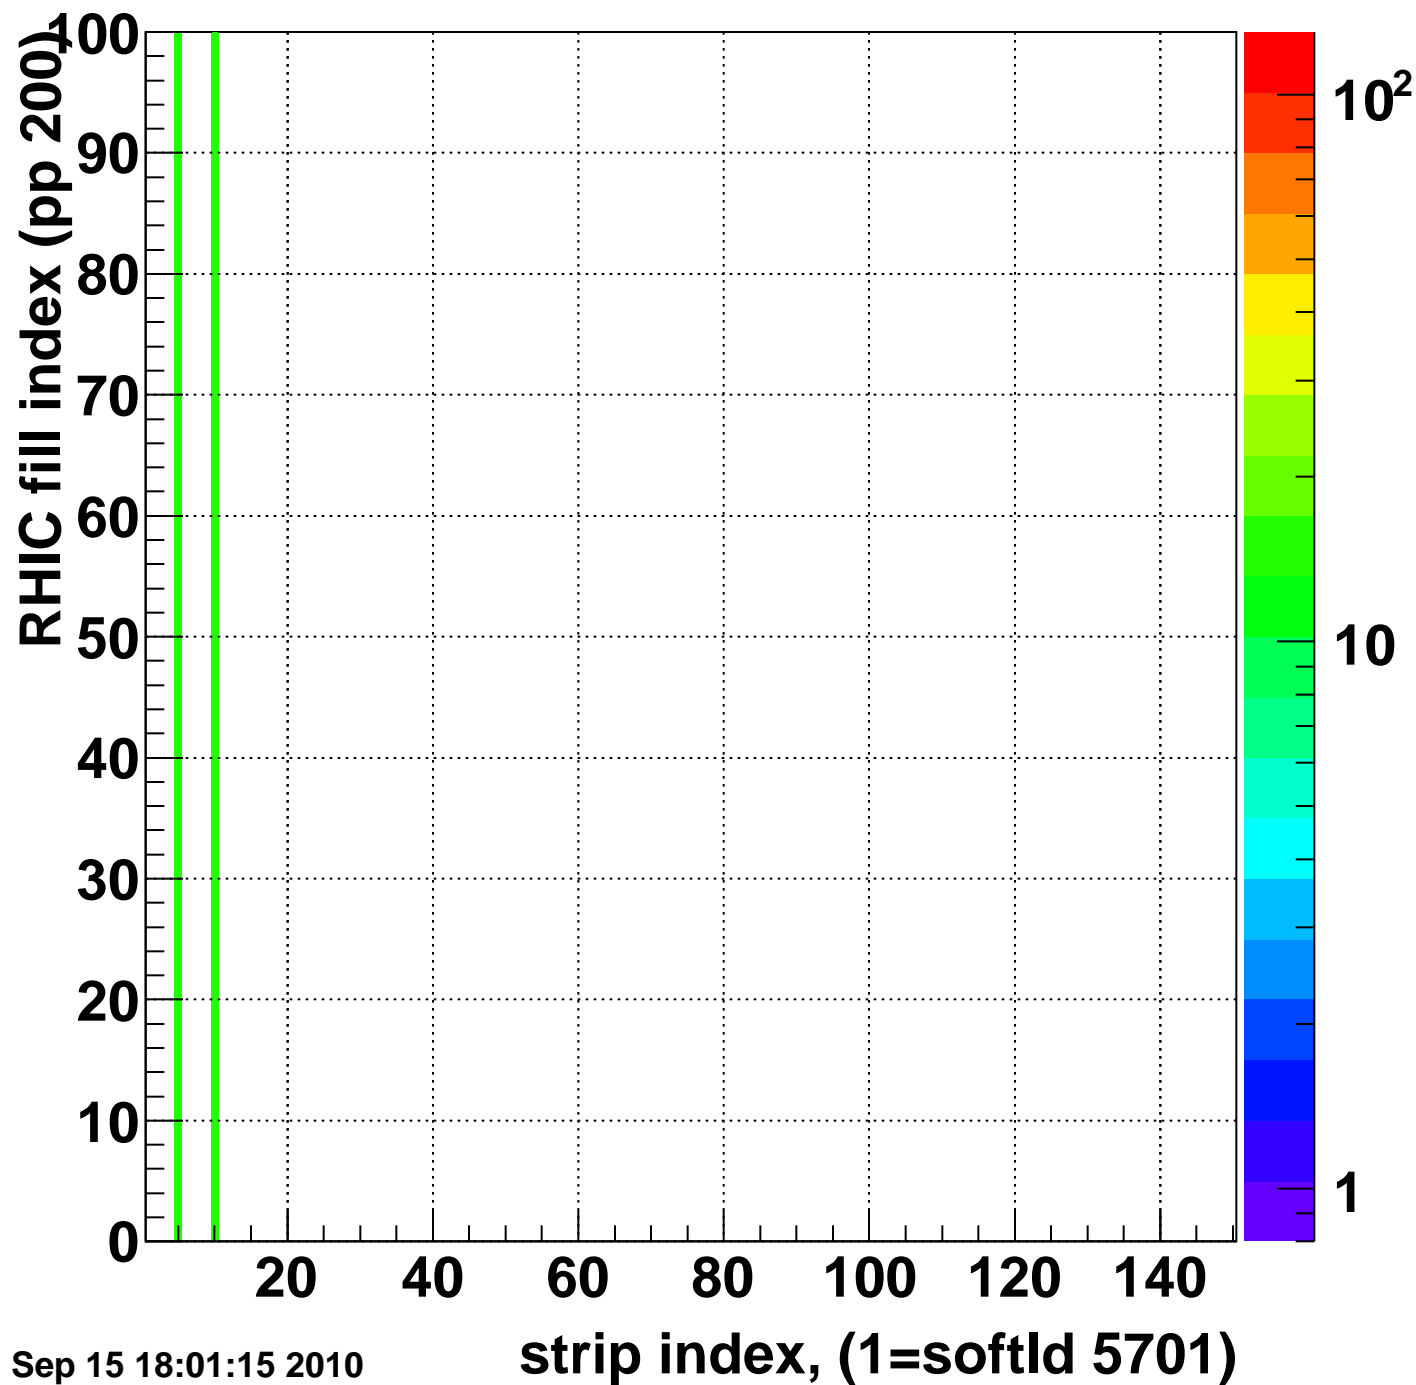

Mpv of ped residuum (ADC), BSMDE mod=39, good strips

Entries 0

Wed Sep 15 18:01:15 2010

Rms of ped residuum (ADC), BSMDE mod=39, good strips

Entries 14800

Wed Sep 15 18:01:15 2010

Bad strips (color=error bits), BSMDE mod=39

Entries 200

Wed Sep 15 18:01:15 2010

Mpv of ped residuum (ADC), BSMDP mod=39, good strips

Entries 0

Wed Sep 15 18:01:15 2010

Rms of ped residuum (ADC), BSMDP mod=39, good strips

Entries 15000

Wed Sep 15 18:01:15 2010

Bad strips (color=error bits), BSMDE mod=39

Entries 0

Wed Sep 15 18:01:15 2010