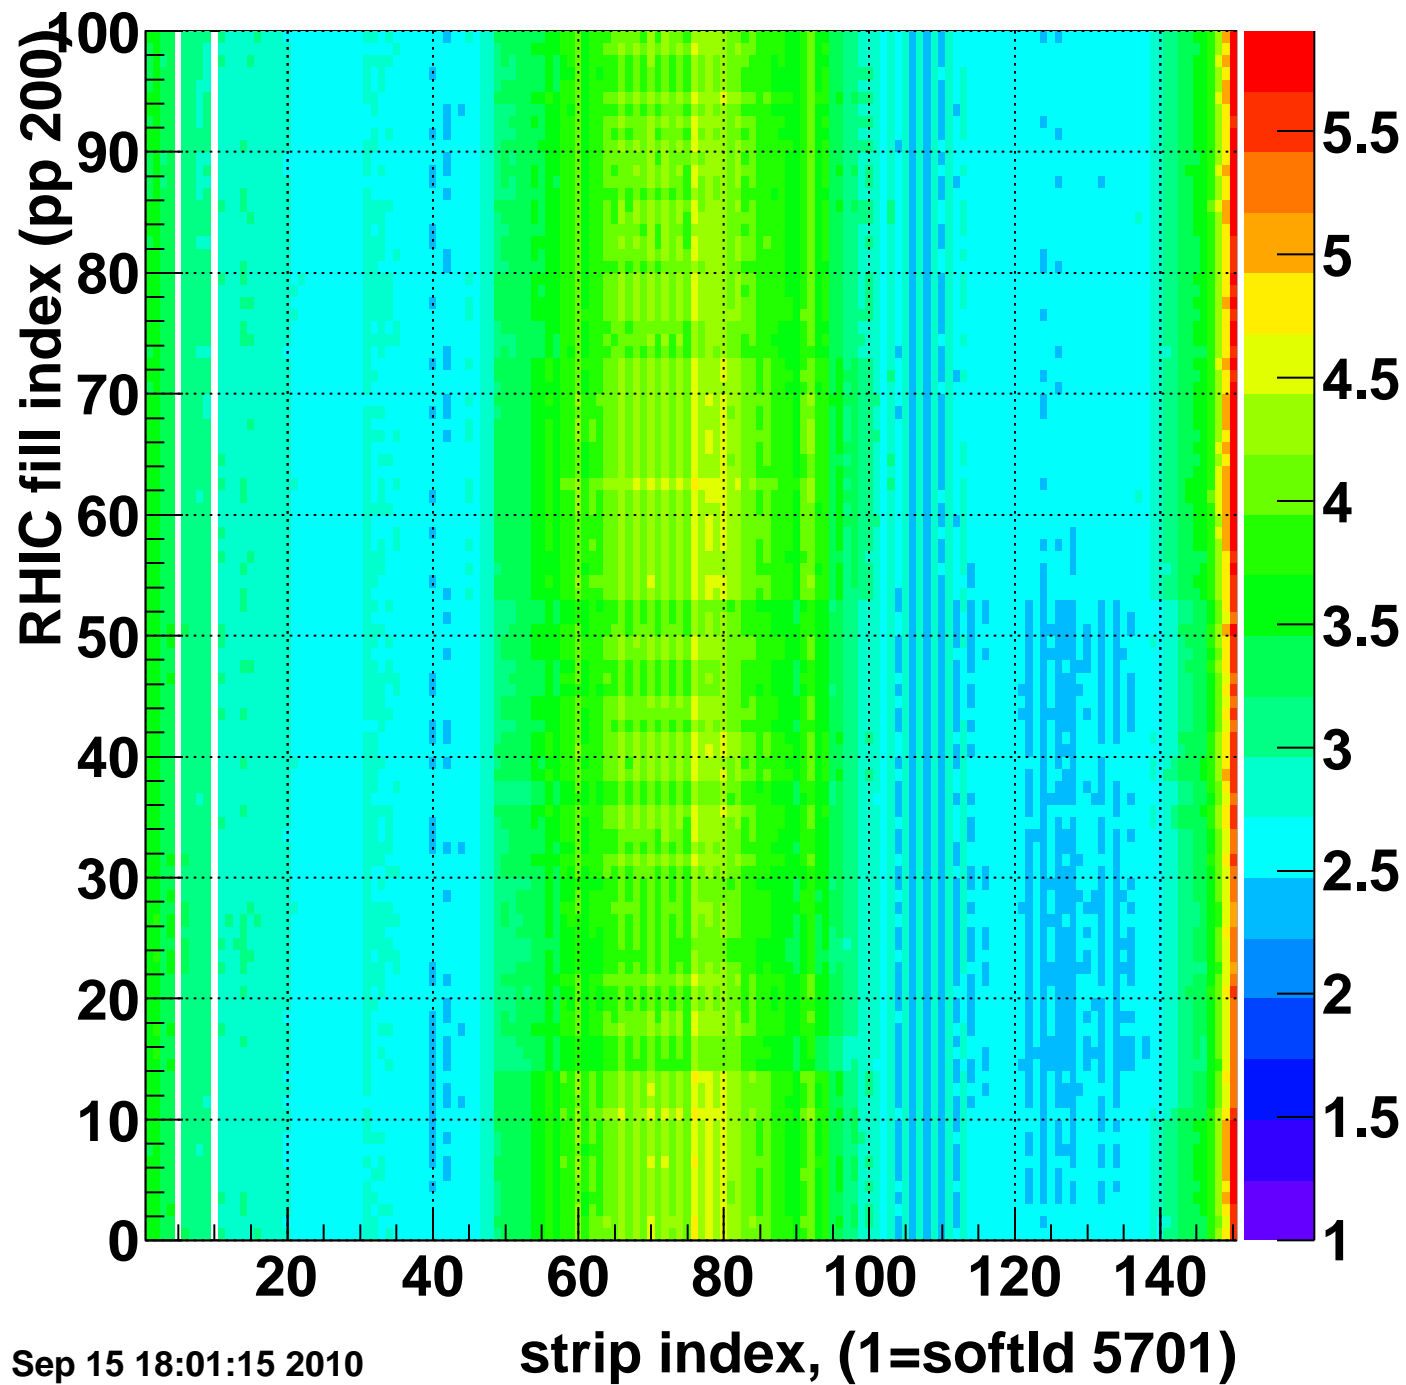

Mpv of ped residuum (ADC), BSMDE mod=39, good strips

Entries 0

Wed Sep 15 18:01:15 2010

Rms of ped residuum (ADC), BSMDE mod=39, good strips

Entries 14800

Wed Sep 15 18:01:15 2010

Bad strips (color=error bits), BSMDE mod=39

Entries 200

Wed Sep 15 18:01:15 2010

Mpv of ped residuum (ADC), BSMDP mod=39, good strips

Entries 0

Wed Sep 15 18:01:15 2010

Rms of ped residuum (ADC), BSMDP mod=39, good strips

Entries 15000

Wed Sep 15 18:01:15 2010

Bad strips (color=error bits), BSMDE mod=39

Entries 0

Wed Sep 15 18:01:15 2010