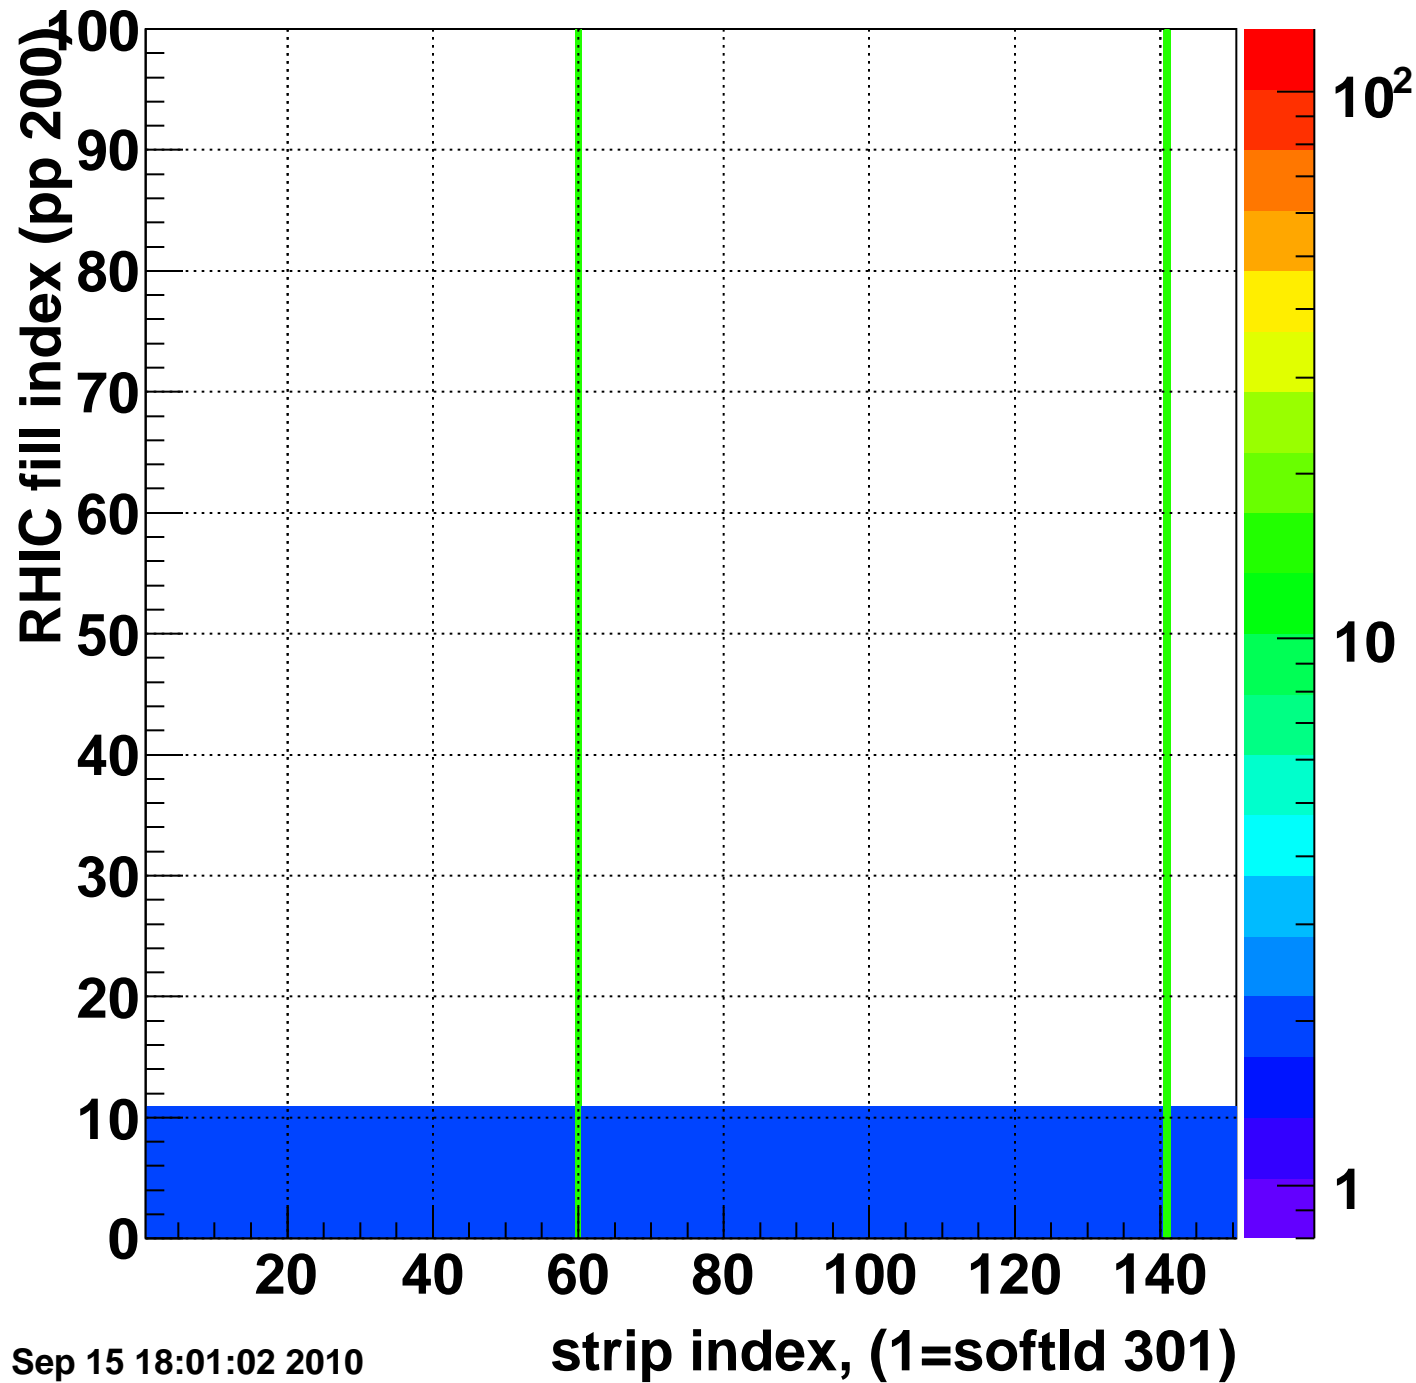

Mpv of ped residuum (ADC), BSMDE mod=3, good strips

Entries 1214

Wed Sep 15 18:01:02 2010

Rms of ped residuum (ADC), BSMDE mod=3, good strips

Entries 13172

Wed Sep 15 18:01:02 2010

Bad strips (color=error bits), BSMDE mod=3

Entries 1828

Wed Sep 15 18:01:02 2010

Rms of ped residuum (ADC), BSMDP mod=3, good strips

Entries 13261

Wed Sep 15 18:01:02 2010

Bad strips (color=error bits), BSMDE mod=3

Entries 1739

Wed Sep 15 18:01:02 2010