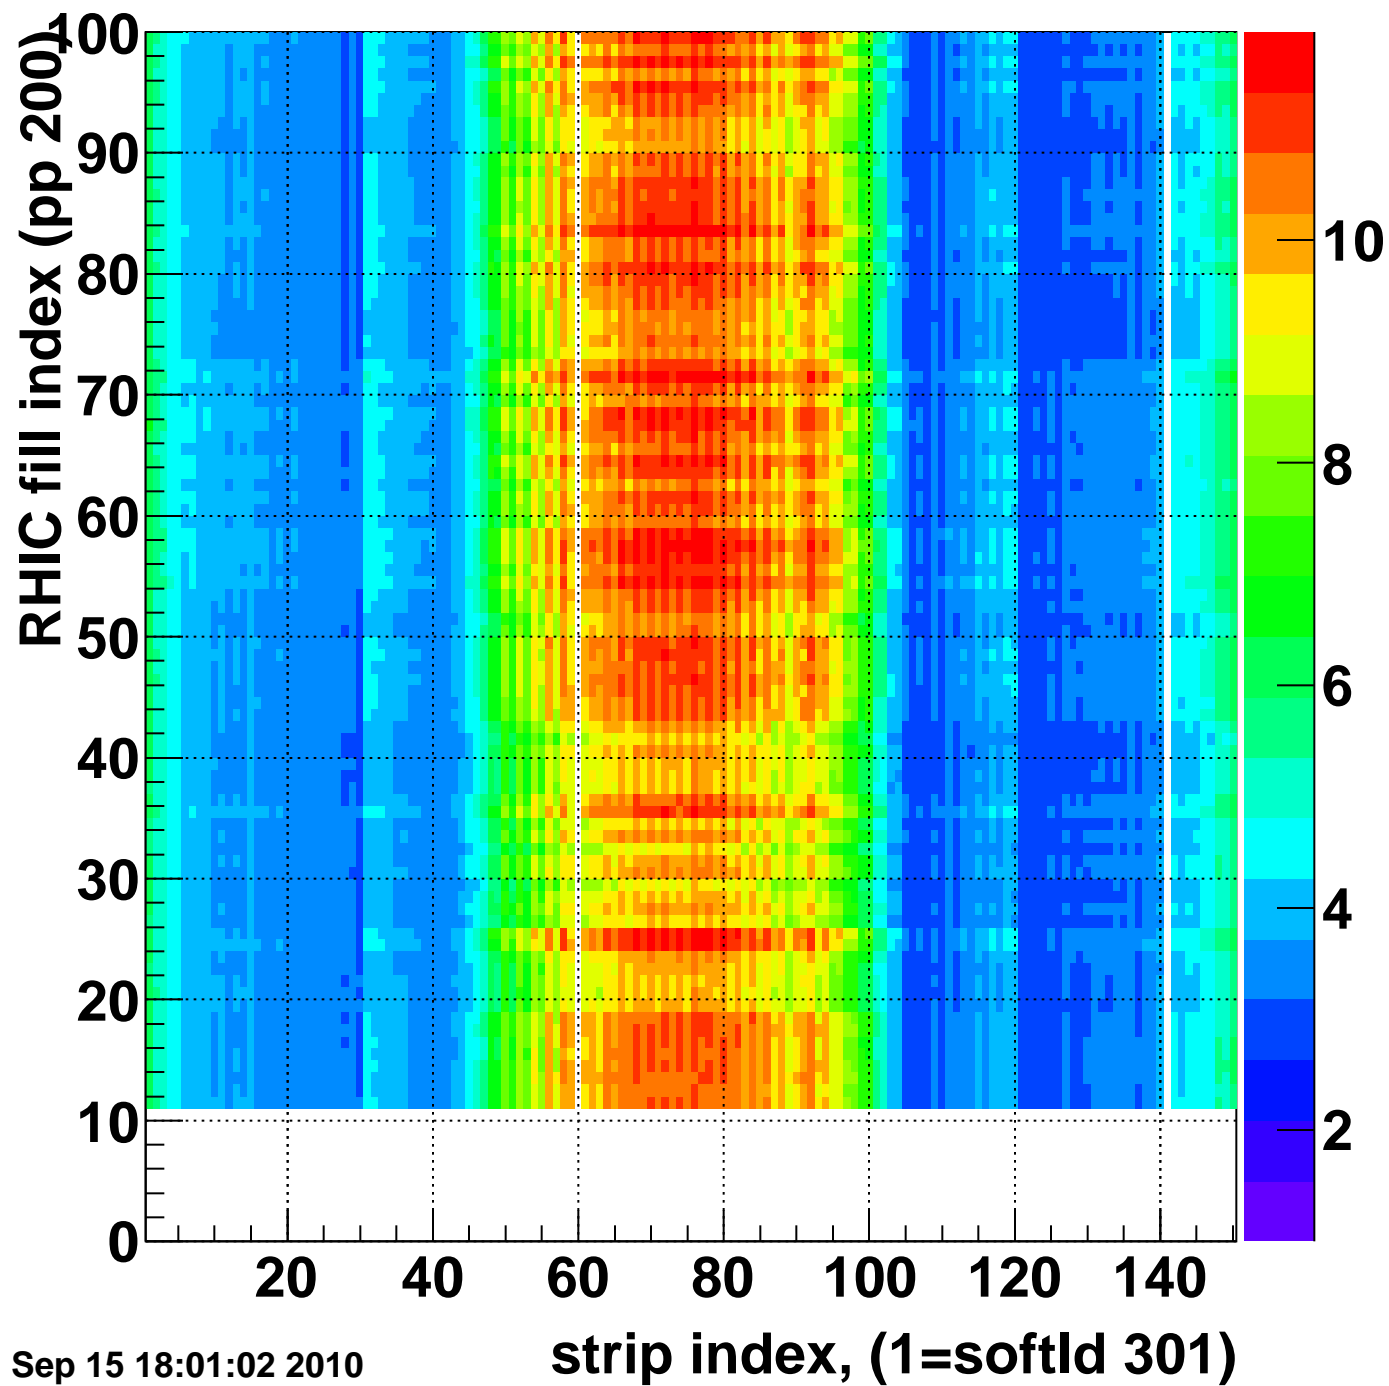

Mpv of ped residuum (ADC), BSMDE mod=3, good strips

Entries 1214

Wed Sep 15 18:01:02 2010

Rms of ped residuum (ADC), BSMDE mod=3, good strips

Entries 13172

Wed Sep 15 18:01:02 2010

Bad strips (color=error bits), BSMDE mod=3

Entries 1828

Wed Sep 15 18:01:02 2010

Rms of ped residuum (ADC), BSMDP mod=3, good strips

Entries 13261

Wed Sep 15 18:01:02 2010

Bad strips (color=error bits), BSMDE mod=3

Entries 1739

Wed Sep 15 18:01:02 2010