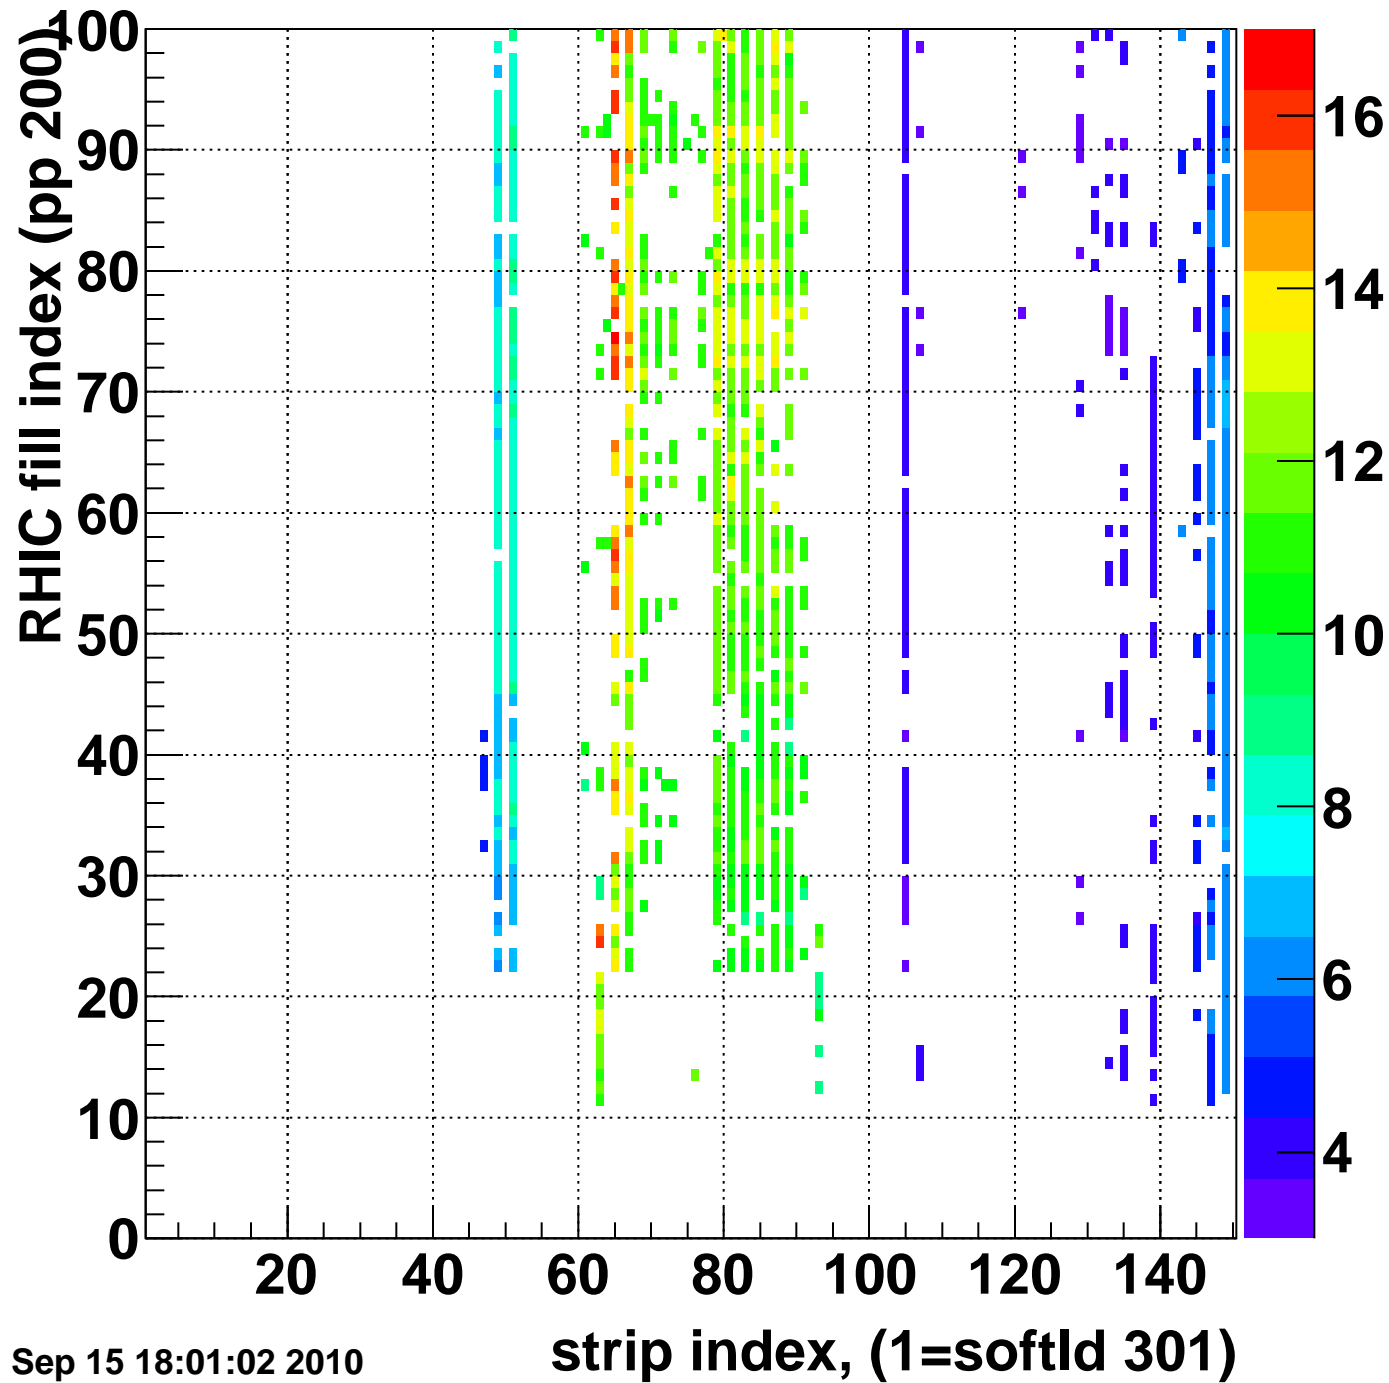

Mpv of ped residuum (ADC), BSMDE mod=3, good strips

Entries 1214

Wed Sep 15 18:01:02 2010

Rms of ped residuum (ADC), BSMDE mod=3, good strips

Entries 13172

Wed Sep 15 18:01:02 2010

Bad strips (color=error bits), BSMDE mod=3

Entries 1828

Wed Sep 15 18:01:02 2010

Rms of ped residuum (ADC), BSMDP mod=3, good strips

Entries 13261

Wed Sep 15 18:01:02 2010

Bad strips (color=error bits), BSMDE mod=3

Entries 1739

Wed Sep 15 18:01:02 2010