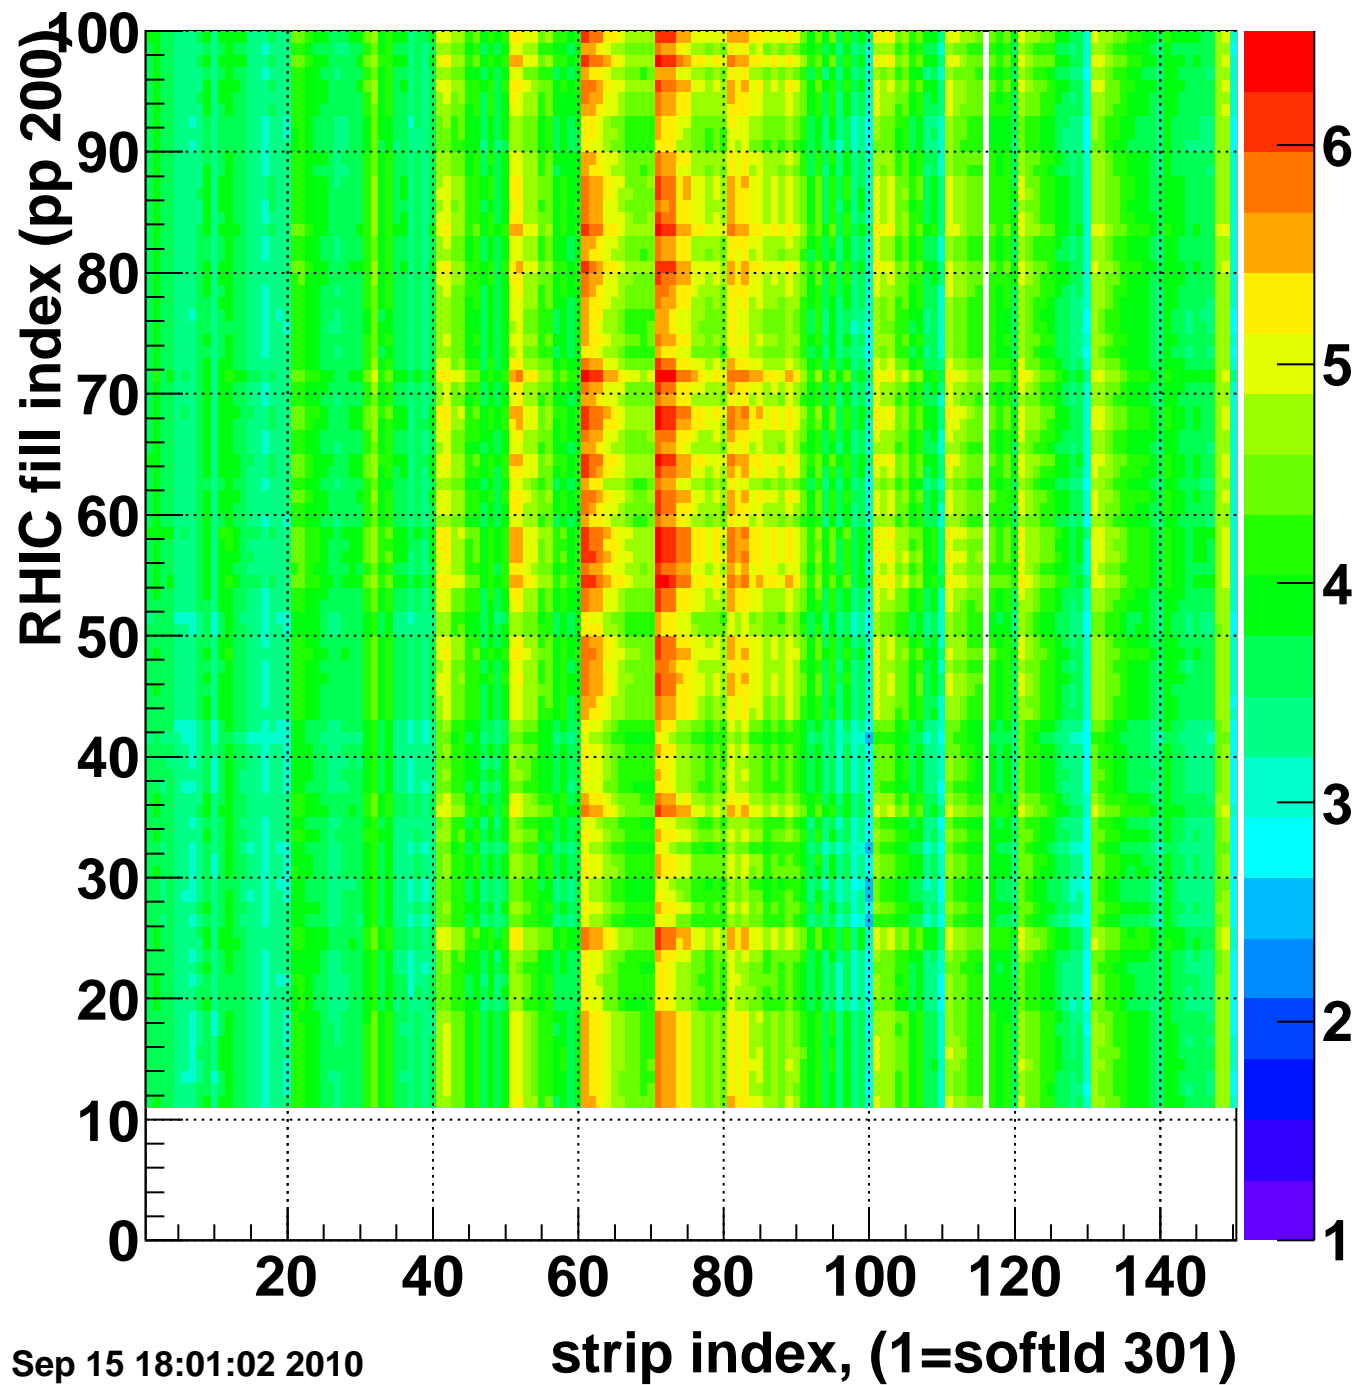

Mpv of ped residuum (ADC), BSMDE mod=3, good strips

Entries 1214

Wed Sep 15 18:01:02 2010

Rms of ped residuum (ADC), BSMDE mod=3, good strips

Entries 13172

Wed Sep 15 18:01:02 2010

Bad strips (color=error bits), BSMDE mod=3

Entries 1828

Wed Sep 15 18:01:02 2010

Rms of ped residuum (ADC), BSMDP mod=3, good strips

Entries 13261

Wed Sep 15 18:01:02 2010

Bad strips (color=error bits), BSMDE mod=3

Entries 1739

Wed Sep 15 18:01:02 2010