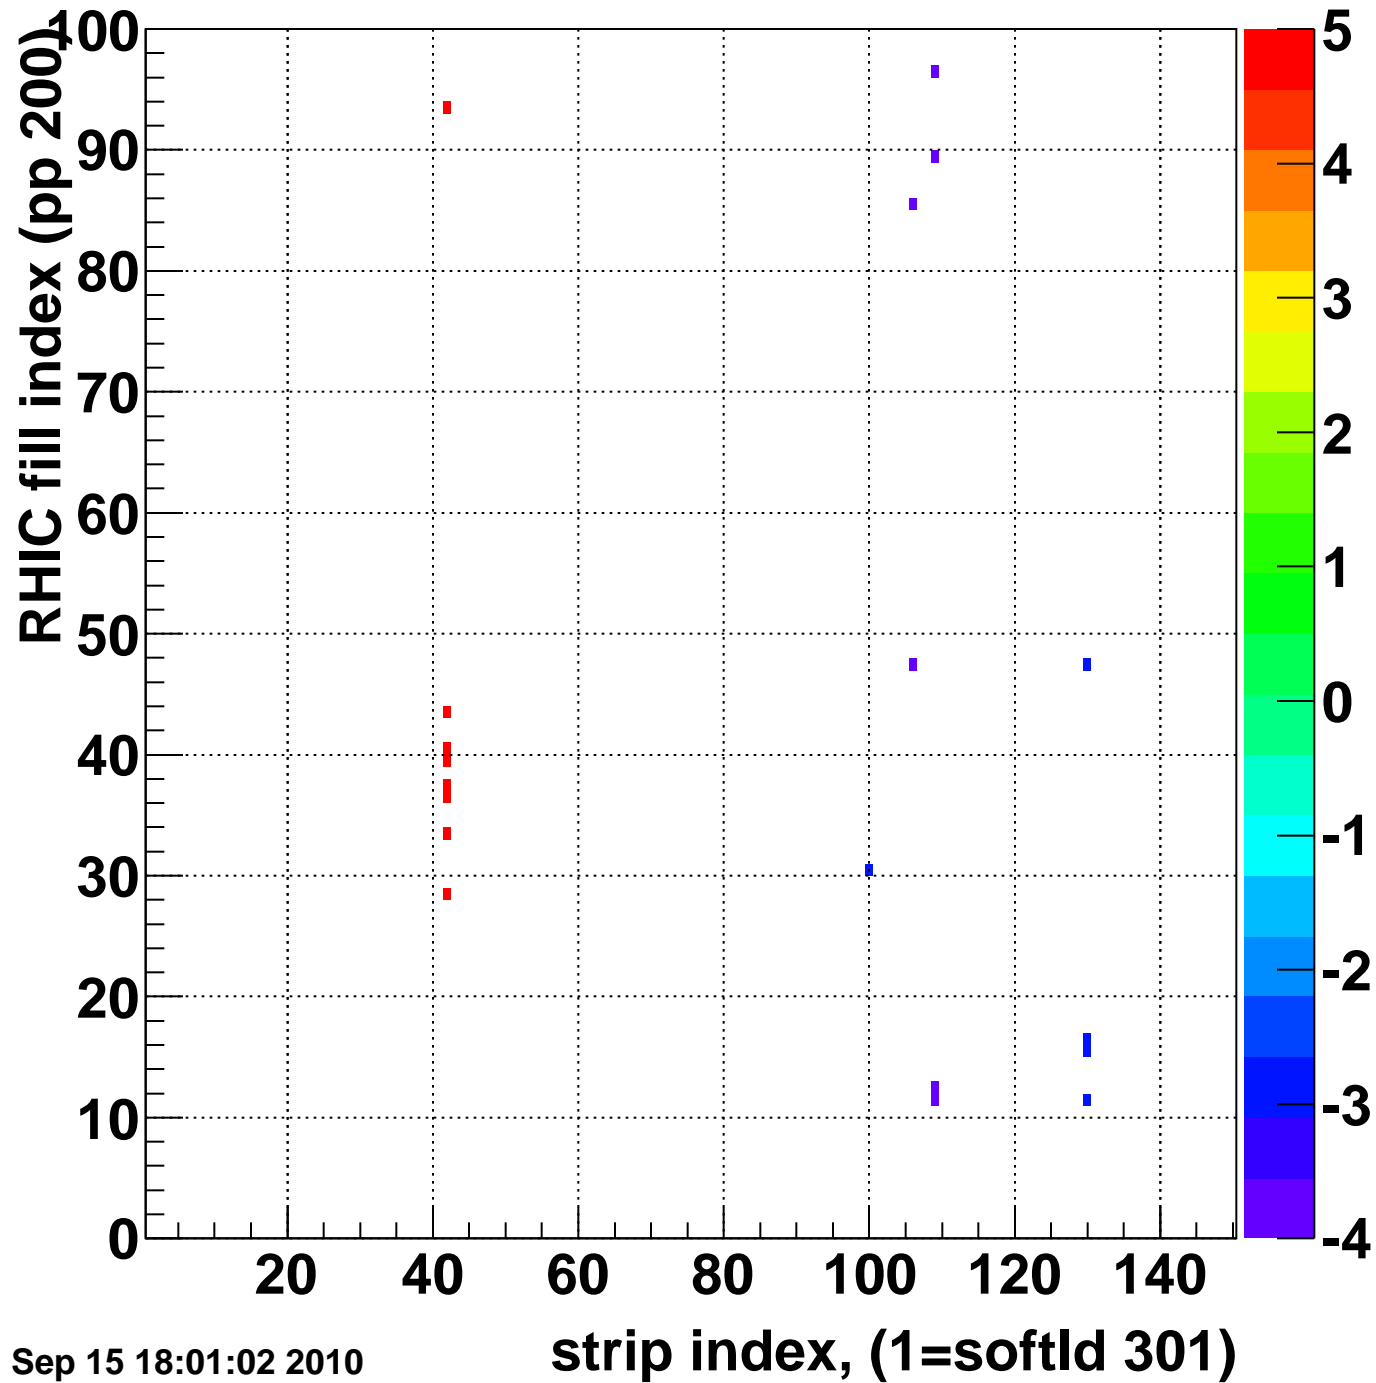

Mpv of ped residuum (ADC), BSMDE mod=3, good strips

Entries 1214

Wed Sep 15 18:01:02 2010

Rms of ped residuum (ADC), BSMDE mod=3, good strips

Entries 13172

Wed Sep 15 18:01:02 2010

Bad strips (color=error bits), BSMDE mod=3

Entries 1828

Wed Sep 15 18:01:02 2010

Rms of ped residuum (ADC), BSMDP mod=3, good strips

Entries 13261

Wed Sep 15 18:01:02 2010

Bad strips (color=error bits), BSMDE mod=3

Entries 1739

Wed Sep 15 18:01:02 2010