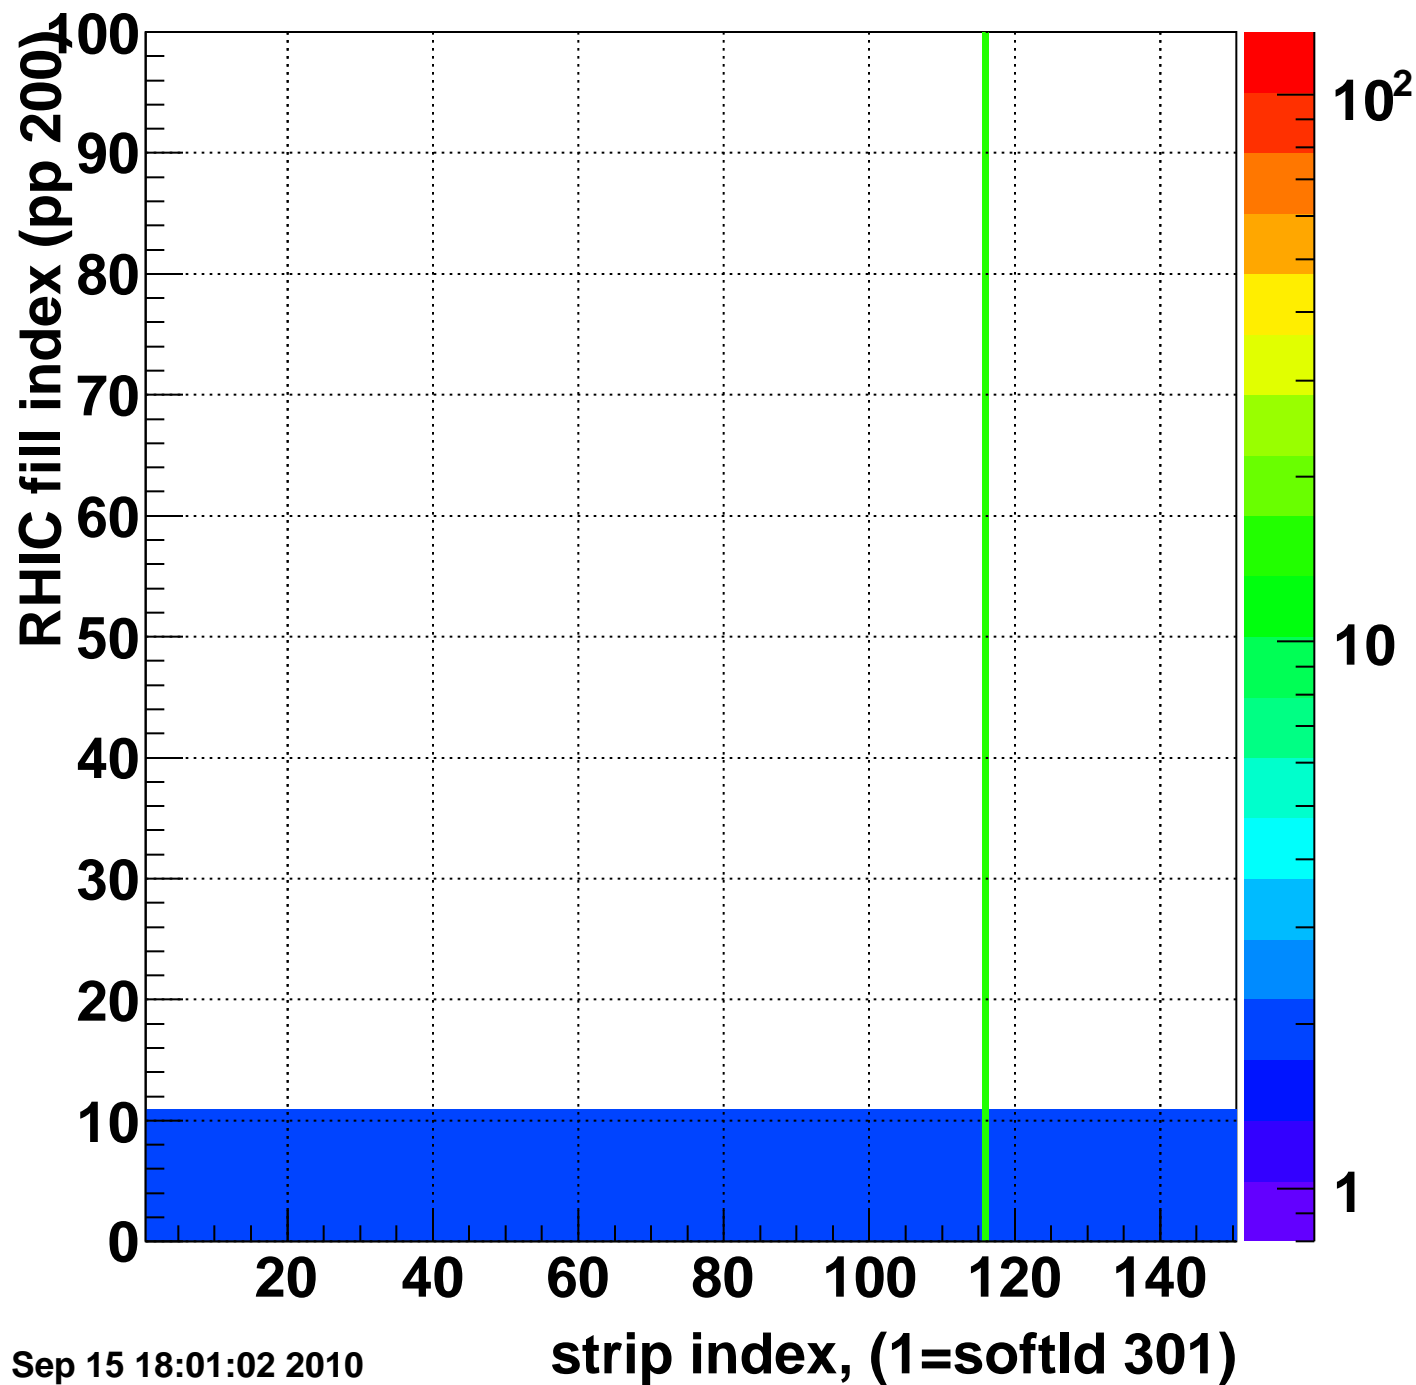

Mpv of ped residuum (ADC), BSMDE mod=3, good strips

Entries 1214

Wed Sep 15 18:01:02 2010

Rms of ped residuum (ADC), BSMDE mod=3, good strips

Entries 13172

Wed Sep 15 18:01:02 2010

Bad strips (color=error bits), BSMDE mod=3

Entries 1828

Wed Sep 15 18:01:02 2010

Rms of ped residuum (ADC), BSMDP mod=3, good strips

Entries 13261

Wed Sep 15 18:01:02 2010

Bad strips (color=error bits), BSMDE mod=3

Entries 1739

Wed Sep 15 18:01:02 2010