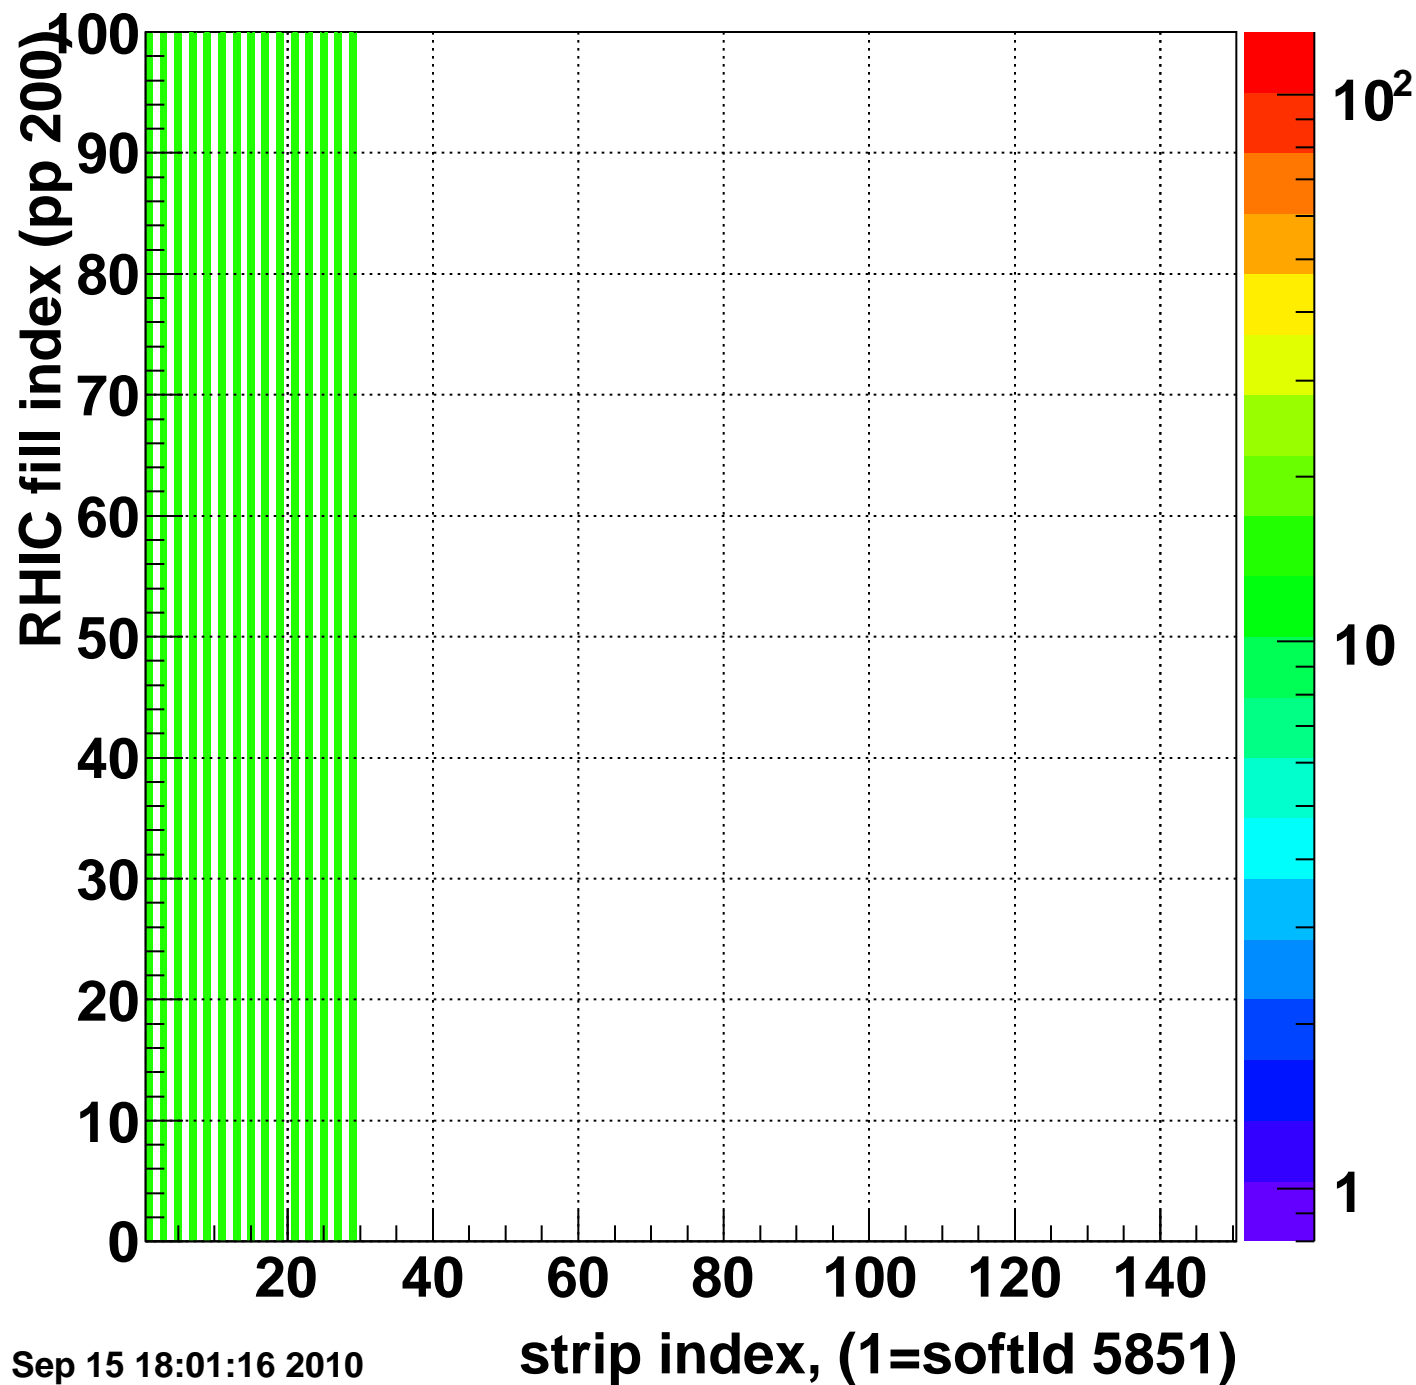

Rms of ped residuum (ADC), BSMDE mod=40, good strips

Entries 15000

Wed Sep 15 18:01:15 2010

strip index, (1=softId 5851)

Bad strips (color=error bits), BSMDE mod=40

Entries 0

Wed Sep 15 18:01:15 2010

Rms of ped residuum (ADC), BSMDP mod=40, good strips

Entries 13500

Wed Sep 15 18:01:15 2010

Bad strips (color=error bits), BSMDE mod=40

Entries 1500

Wed Sep 15 18:01:16 2010