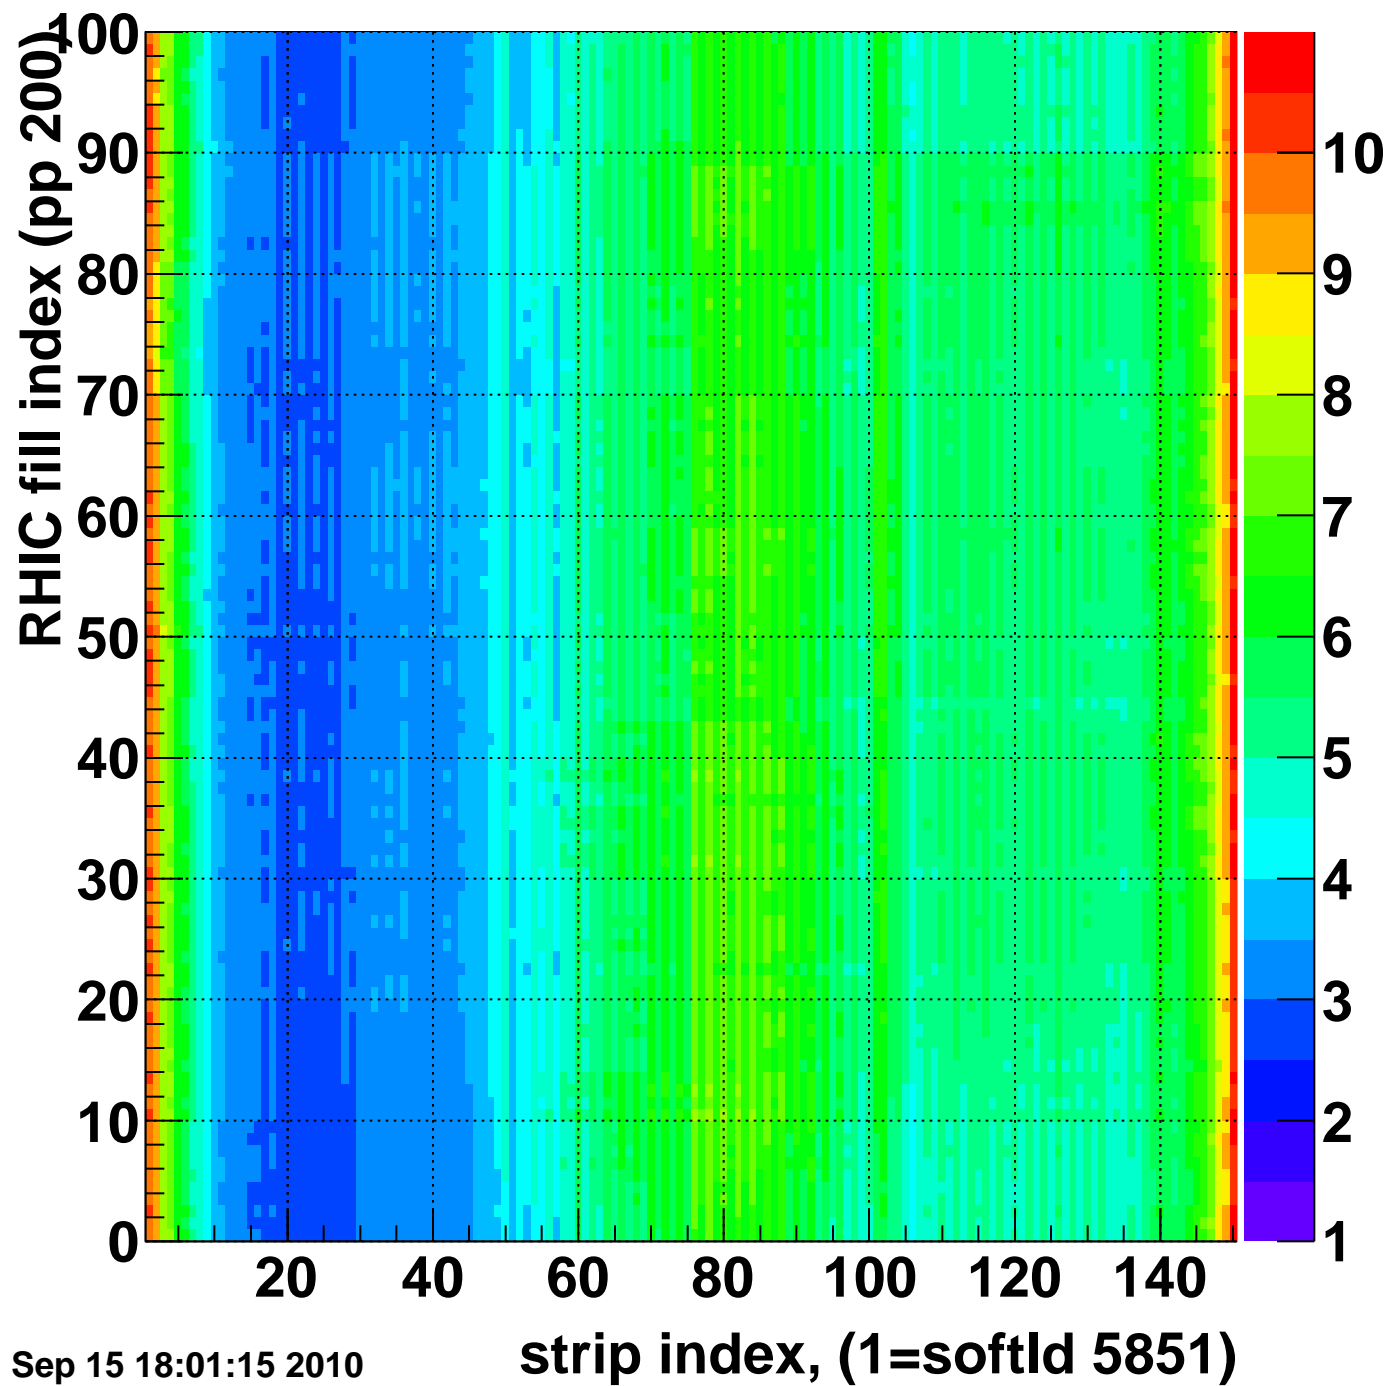

Rms of ped residuum (ADC), BSMDE mod=40, good strips

Entries 15000

Wed Sep 15 18:01:15 2010

strip index, (1=softId 5851)

Bad strips (color=error bits), BSMDE mod=40

Entries 0

Wed Sep 15 18:01:15 2010

Rms of ped residuum (ADC), BSMDP mod=40, good strips

Entries 13500

Wed Sep 15 18:01:15 2010

Bad strips (color=error bits), BSMDE mod=40

Entries 1500

Wed Sep 15 18:01:16 2010