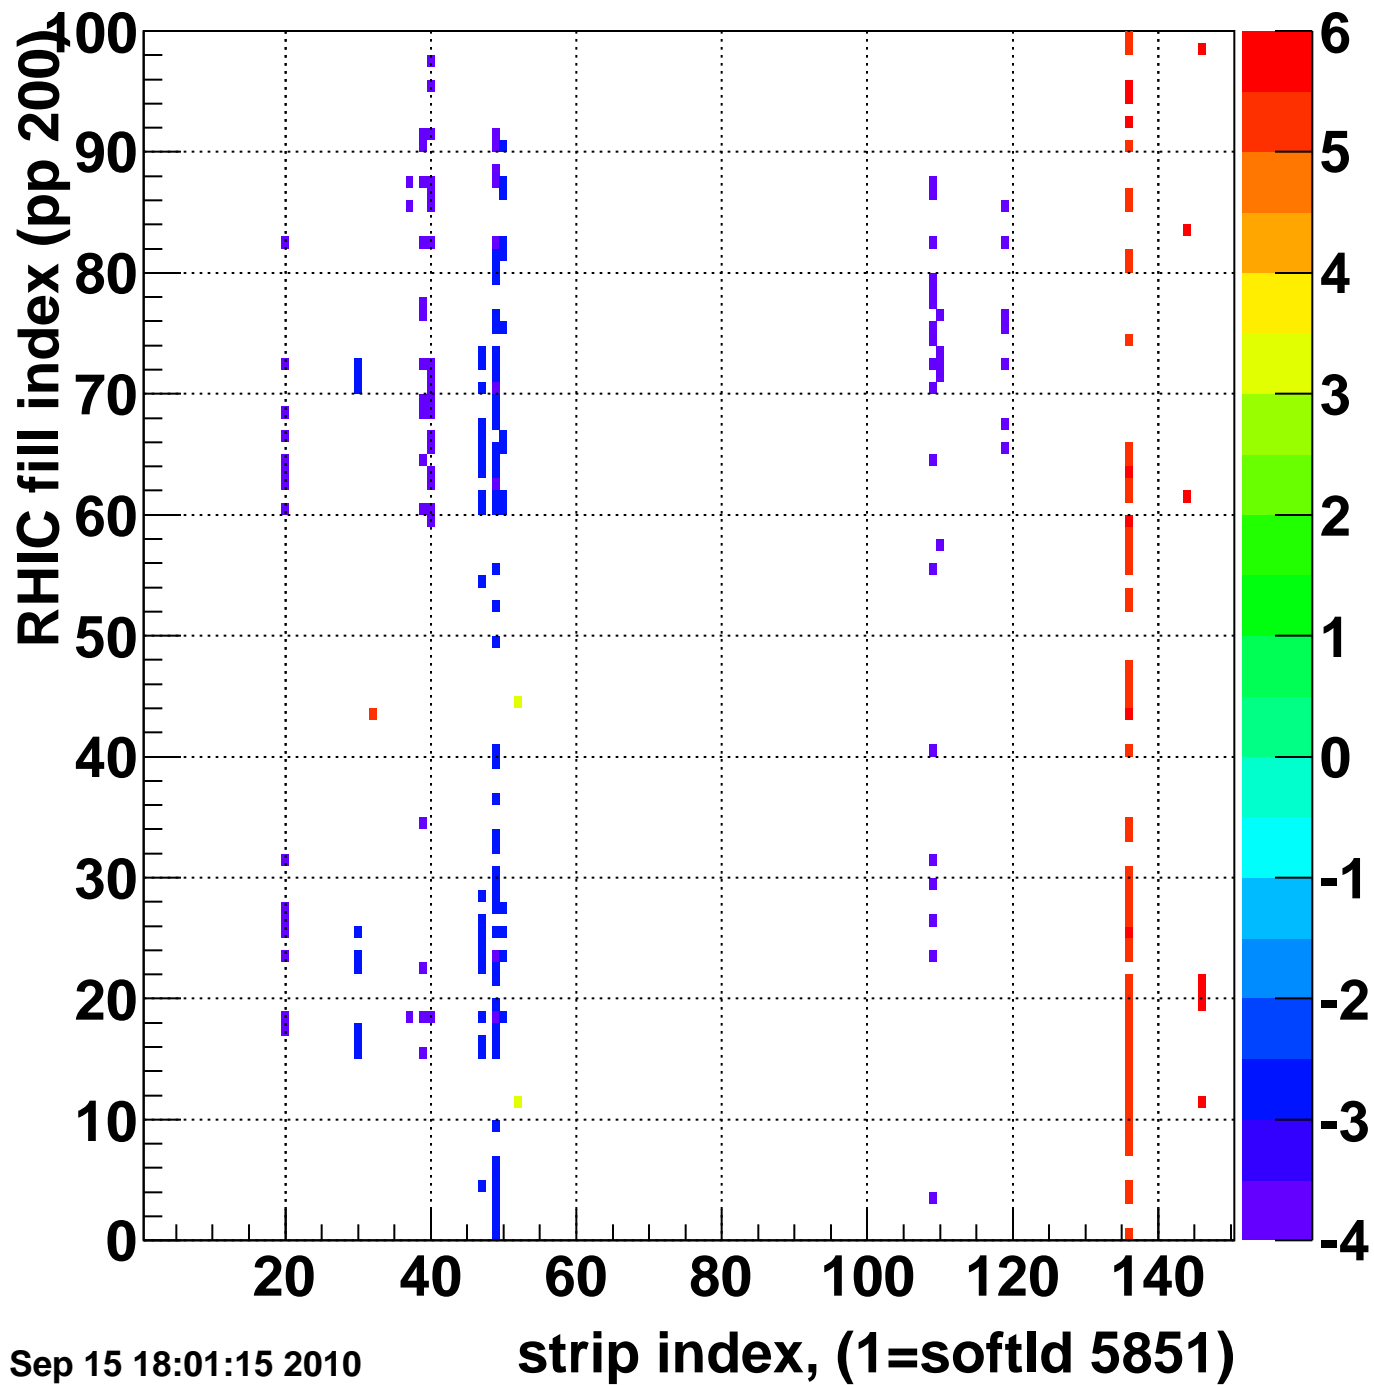

Rms of ped residuum (ADC), BSMDE mod=40, good strips

Entries 15000

Wed Sep 15 18:01:15 2010

strip index, (1=softId 5851)

Bad strips (color=error bits), BSMDE mod=40

Entries 0

Wed Sep 15 18:01:15 2010

Rms of ped residuum (ADC), BSMDP mod=40, good strips

Entries 13500

Wed Sep 15 18:01:15 2010

Bad strips (color=error bits), BSMDE mod=40

Entries 1500

Wed Sep 15 18:01:16 2010