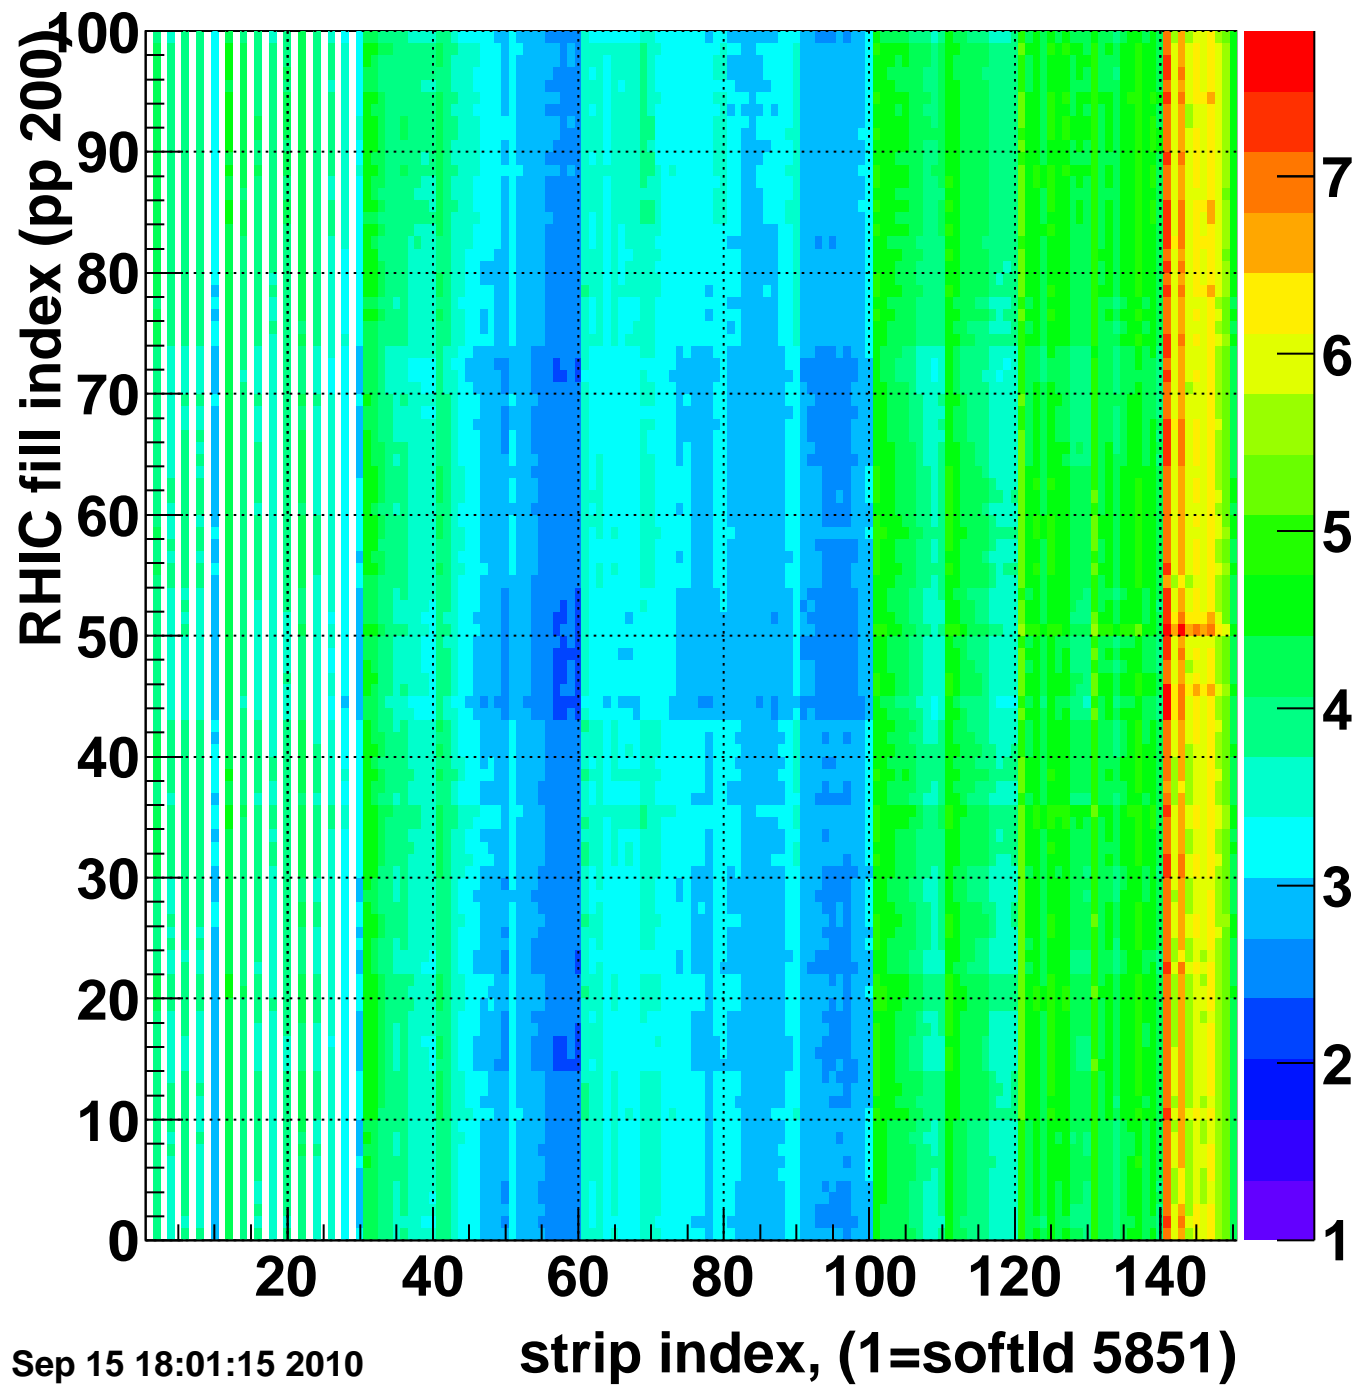

Rms of ped residuum (ADC), BSMDE mod=40, good strips

Entries 15000

Wed Sep 15 18:01:15 2010

strip index, (1=softId 5851)

Bad strips (color=error bits), BSMDE mod=40

Entries 0

Wed Sep 15 18:01:15 2010

Rms of ped residuum (ADC), BSMDP mod=40, good strips

Entries 13500

Wed Sep 15 18:01:15 2010

Bad strips (color=error bits), BSMDE mod=40

Entries 1500

Wed Sep 15 18:01:16 2010