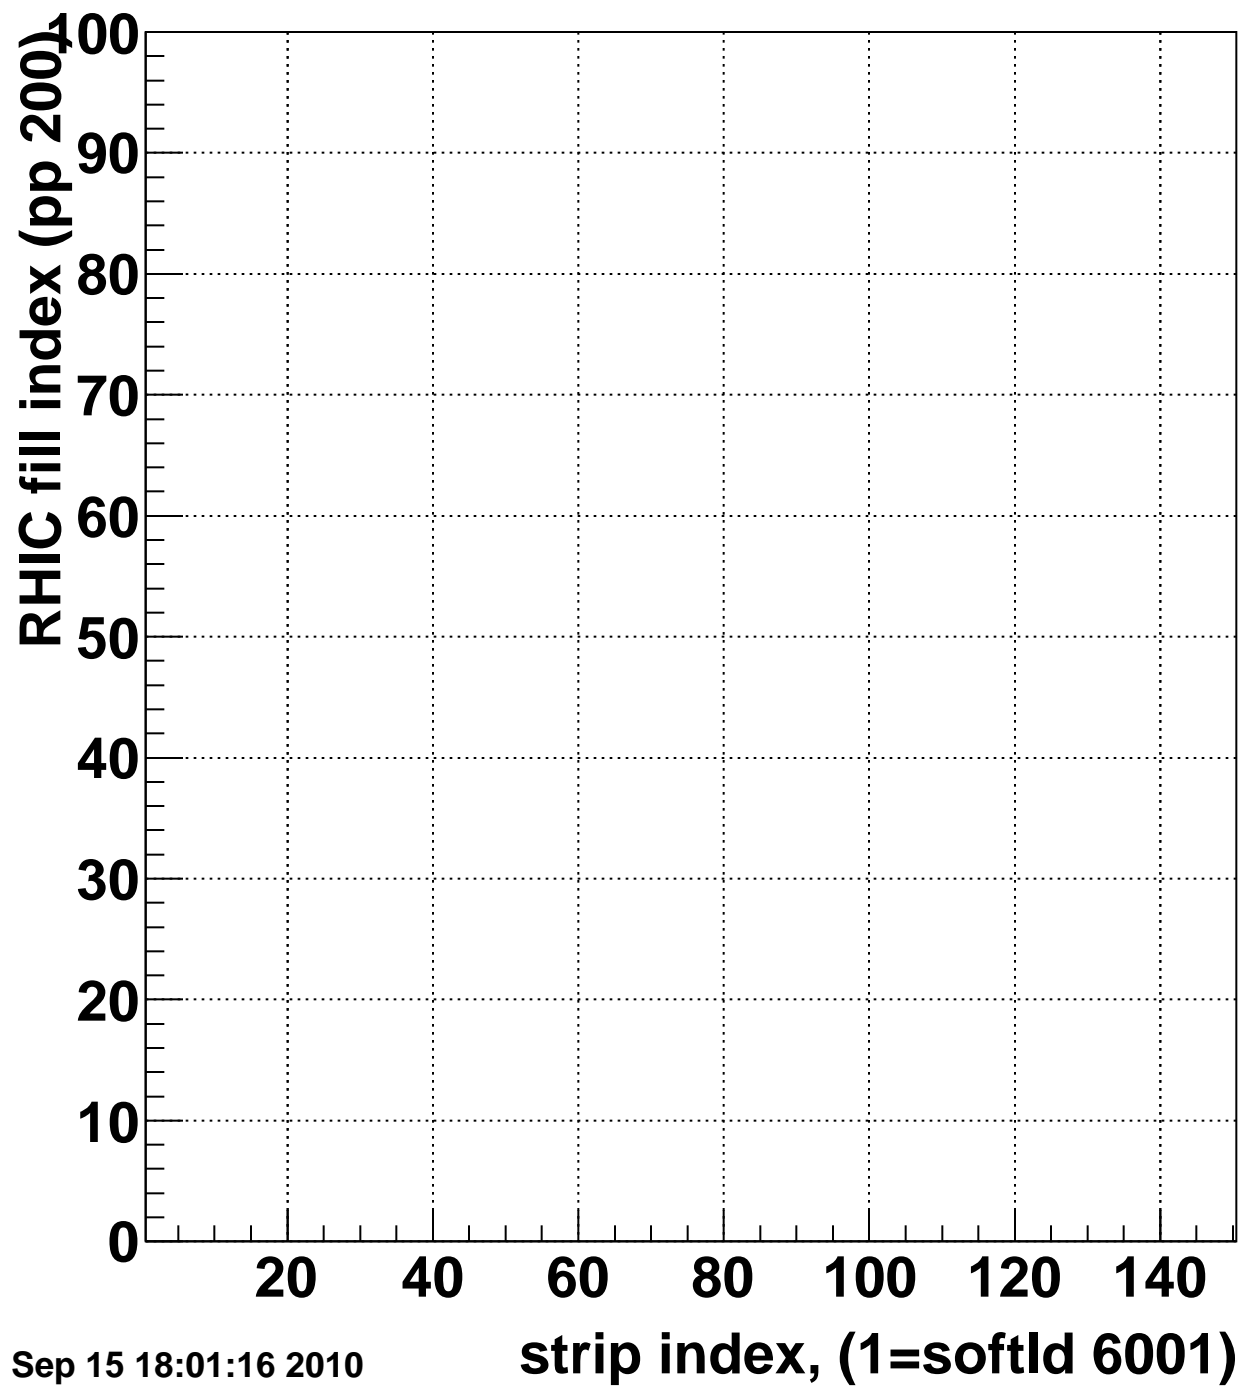

Mpv of ped residuum (ADC), BSMDE mod=41, good strips

Entries 576

Wed Sep 15 18:01:16 2010

Rms of ped residuum (ADC), BSMDE mod=41, good strips

Entries 14798

Wed Sep 15 18:01:16 2010

Bad strips (color=error bits), BSMDE mod=41

Entries 202

Wed Sep 15 18:01:16 2010

Rms of ped residuum (ADC), BSMDP mod=41, good strips

Entries 15000

Wed Sep 15 18:01:16 2010

Bad strips (color=error bits), BSMDE mod=41

Entries 0

Wed Sep 15 18:01:16 2010