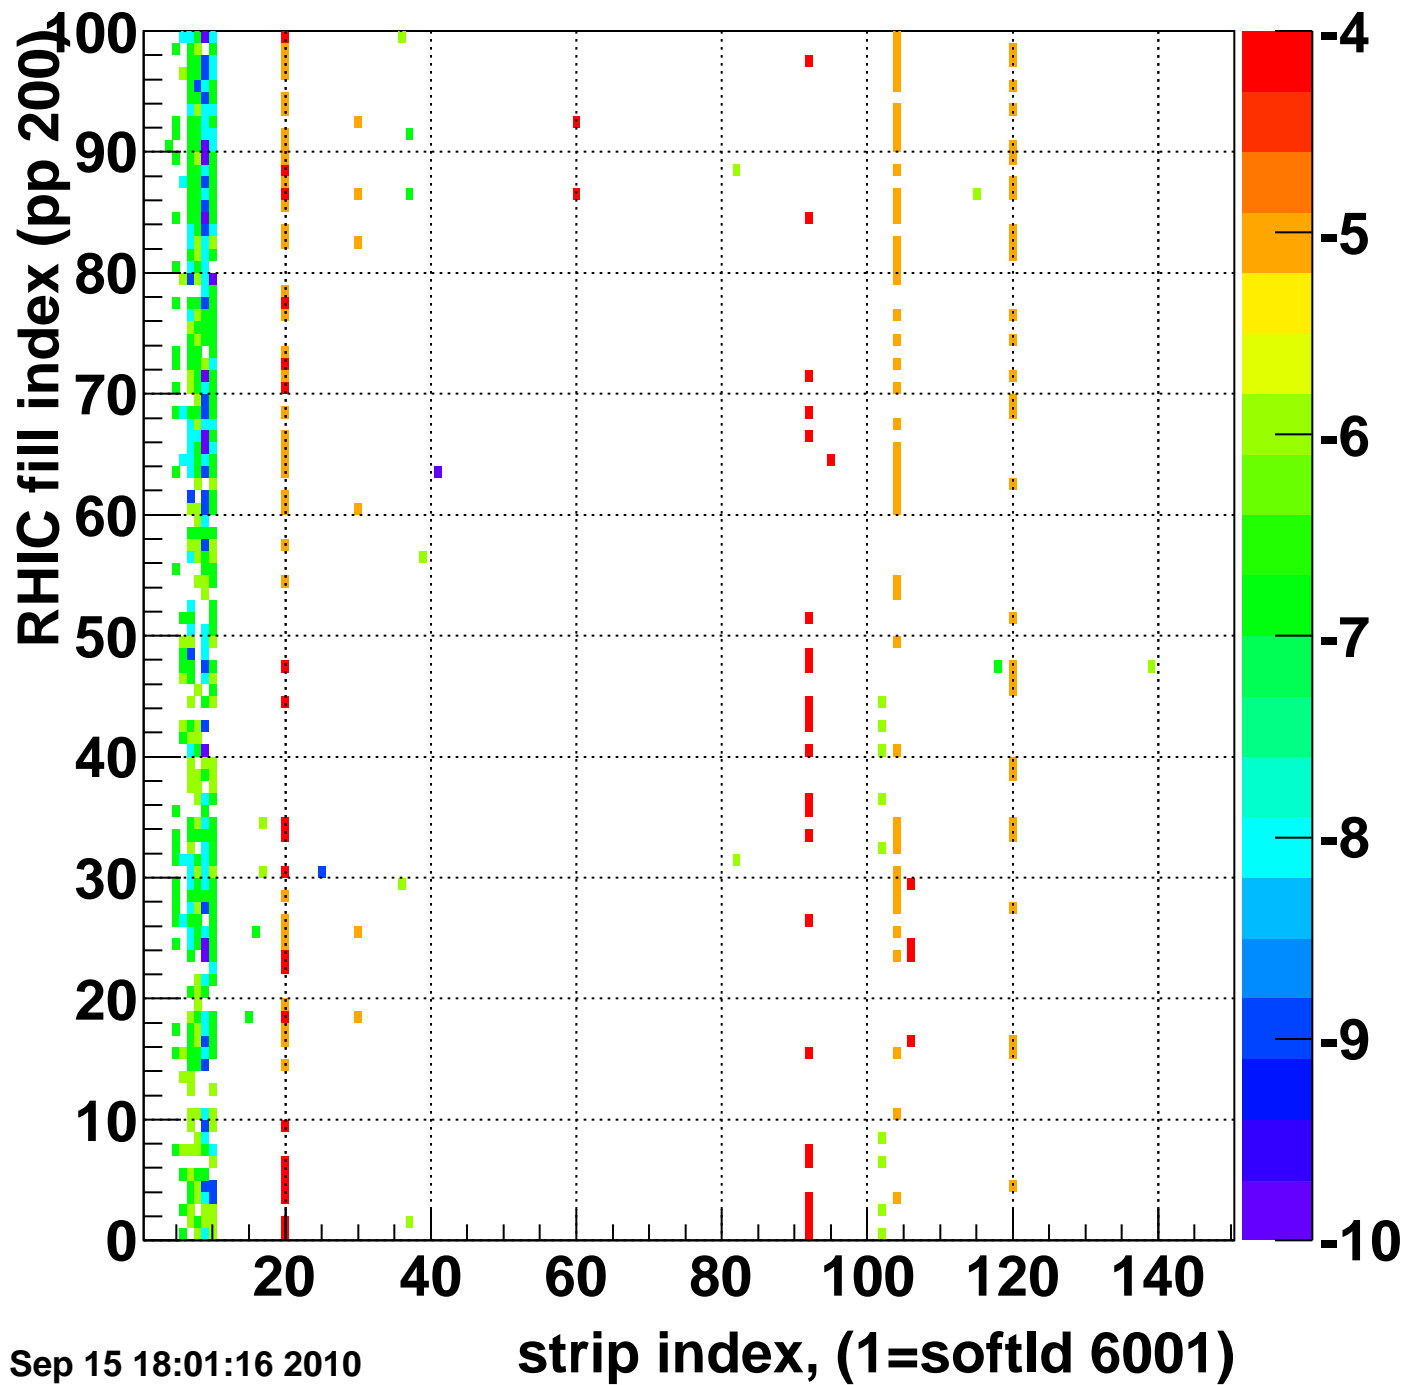

Mpv of ped residuum (ADC), BSMDE mod=41, good strips

Entries 576

Wed Sep 15 18:01:16 2010

Rms of ped residuum (ADC), BSMDE mod=41, good strips

Entries 14798

Wed Sep 15 18:01:16 2010

Bad strips (color=error bits), BSMDE mod=41

Entries 202

Wed Sep 15 18:01:16 2010

Rms of ped residuum (ADC), BSMDP mod=41, good strips

Entries 15000

Wed Sep 15 18:01:16 2010

Bad strips (color=error bits), BSMDE mod=41

Entries 0

Wed Sep 15 18:01:16 2010