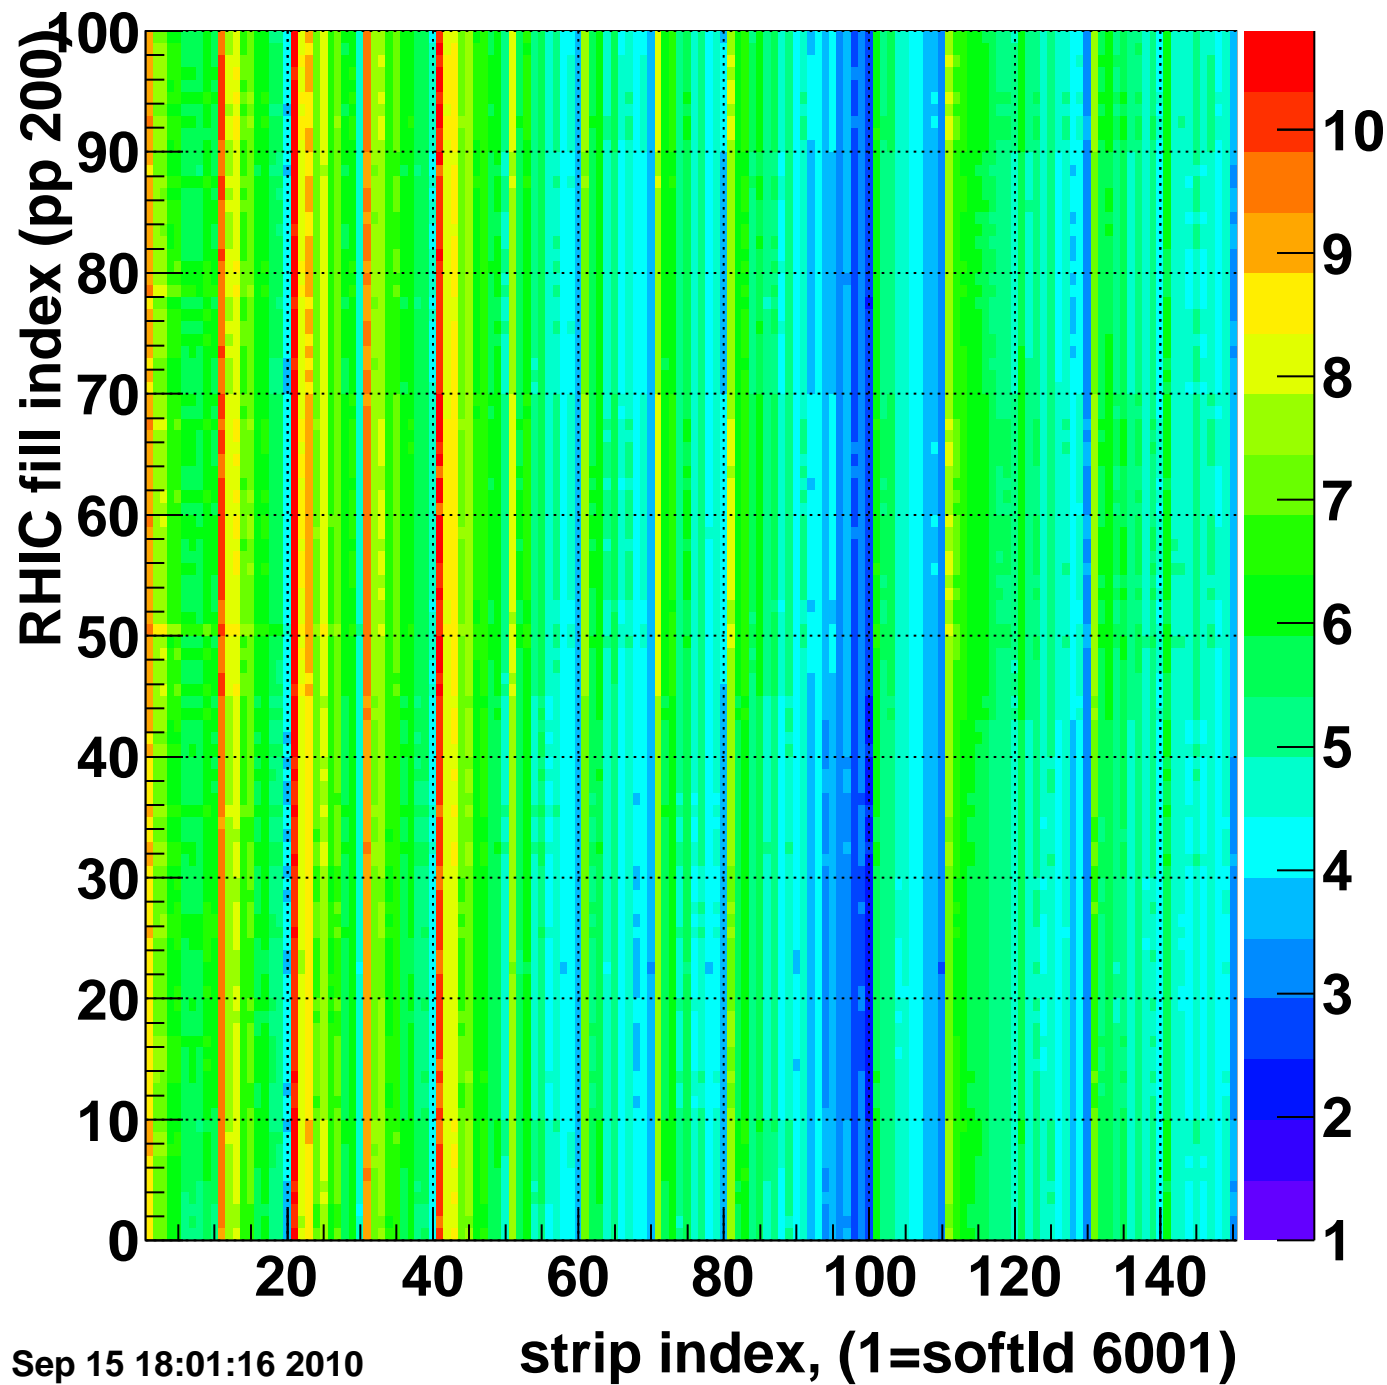

Mpv of ped residuum (ADC), BSMDE mod=41, good strips

Entries 576

Wed Sep 15 18:01:16 2010

Rms of ped residuum (ADC), BSMDE mod=41, good strips

Entries 14798

Wed Sep 15 18:01:16 2010

Bad strips (color=error bits), BSMDE mod=41

Entries 202

Wed Sep 15 18:01:16 2010

Rms of ped residuum (ADC), BSMDP mod=41, good strips

Entries 15000

Wed Sep 15 18:01:16 2010

Bad strips (color=error bits), BSMDE mod=41

Entries 0

Wed Sep 15 18:01:16 2010