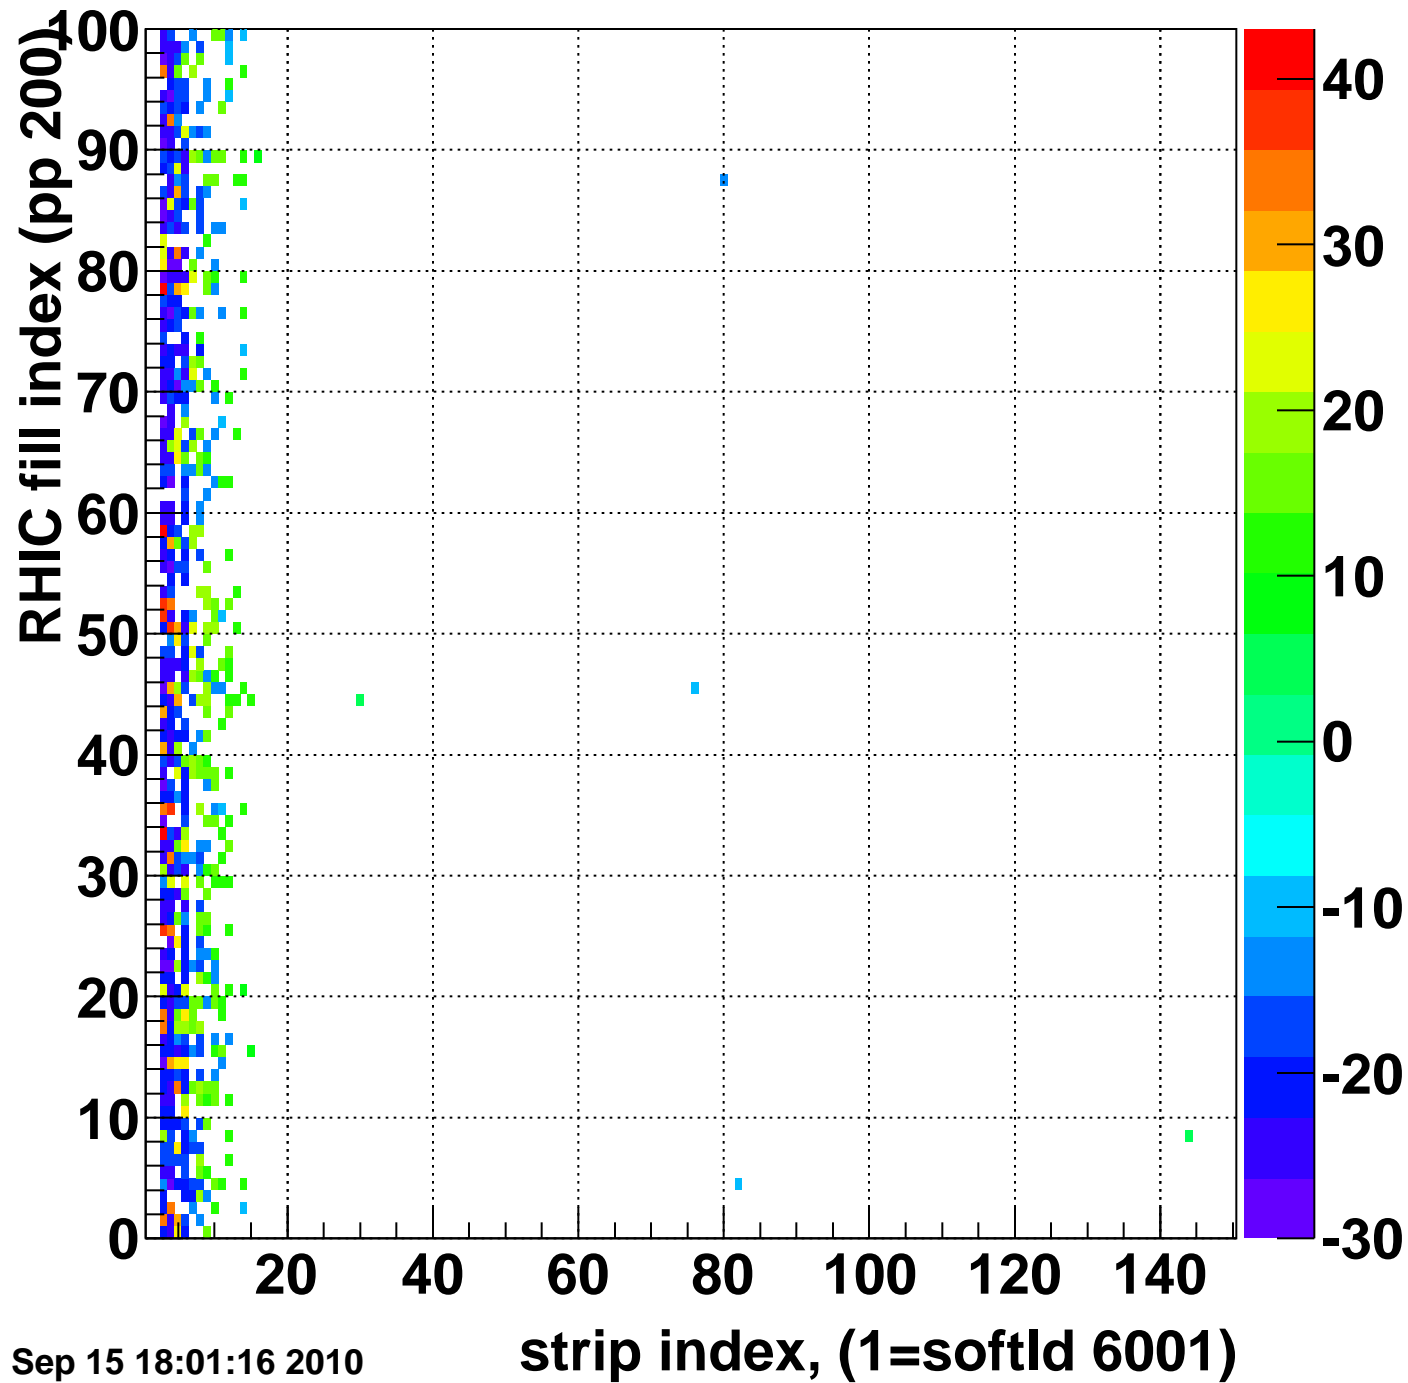

Mpv of ped residuum (ADC), BSMDE mod=41, good strips

Entries 576

Wed Sep 15 18:01:16 2010

Rms of ped residuum (ADC), BSMDE mod=41, good strips

Entries 14798

Wed Sep 15 18:01:16 2010

Bad strips (color=error bits), BSMDE mod=41

Entries 202

Wed Sep 15 18:01:16 2010

Rms of ped residuum (ADC), BSMDP mod=41, good strips

Entries 15000

Wed Sep 15 18:01:16 2010

Bad strips (color=error bits), BSMDE mod=41

Entries 0

Wed Sep 15 18:01:16 2010