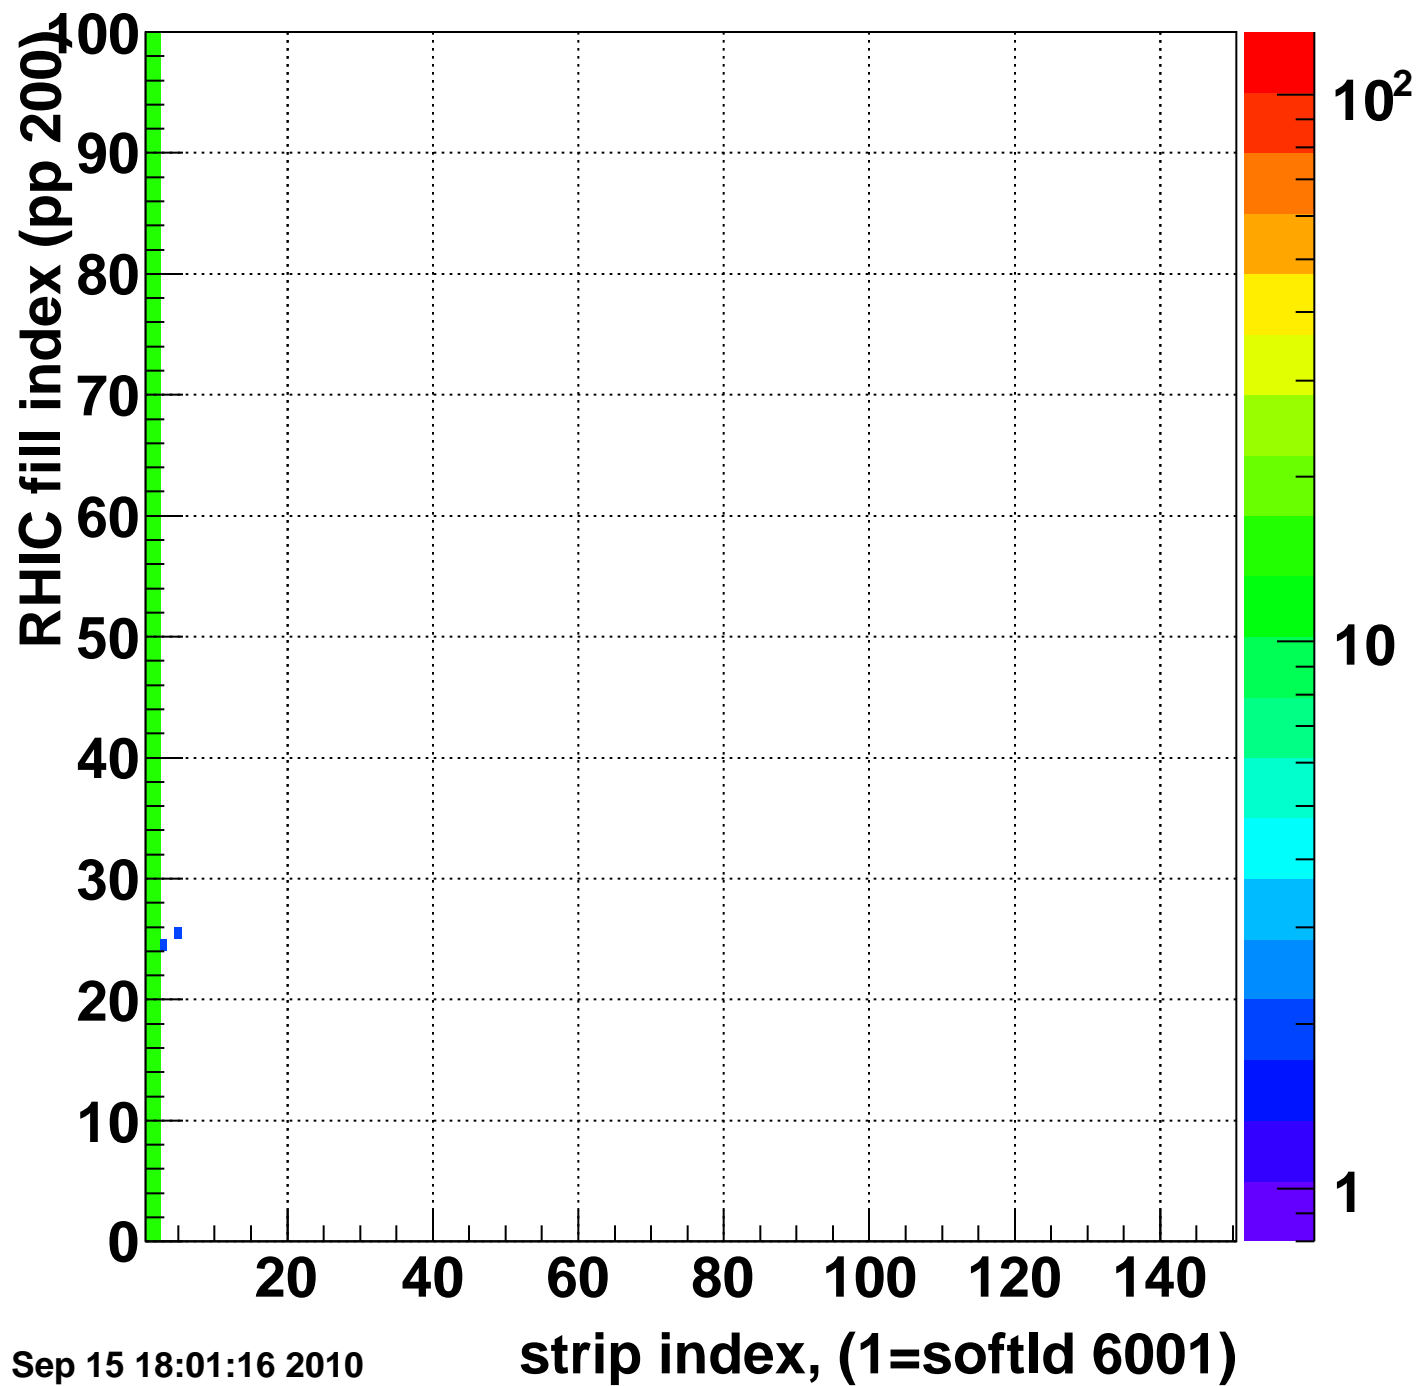

Mpv of ped residuum (ADC), BSMDE mod=41, good strips

Entries 576

Wed Sep 15 18:01:16 2010

Rms of ped residuum (ADC), BSMDE mod=41, good strips

Entries 14798

Wed Sep 15 18:01:16 2010

Bad strips (color=error bits), BSMDE mod=41

Entries 202

Wed Sep 15 18:01:16 2010

Rms of ped residuum (ADC), BSMDP mod=41, good strips

Entries 15000

Wed Sep 15 18:01:16 2010

Bad strips (color=error bits), BSMDE mod=41

Entries 0

Wed Sep 15 18:01:16 2010