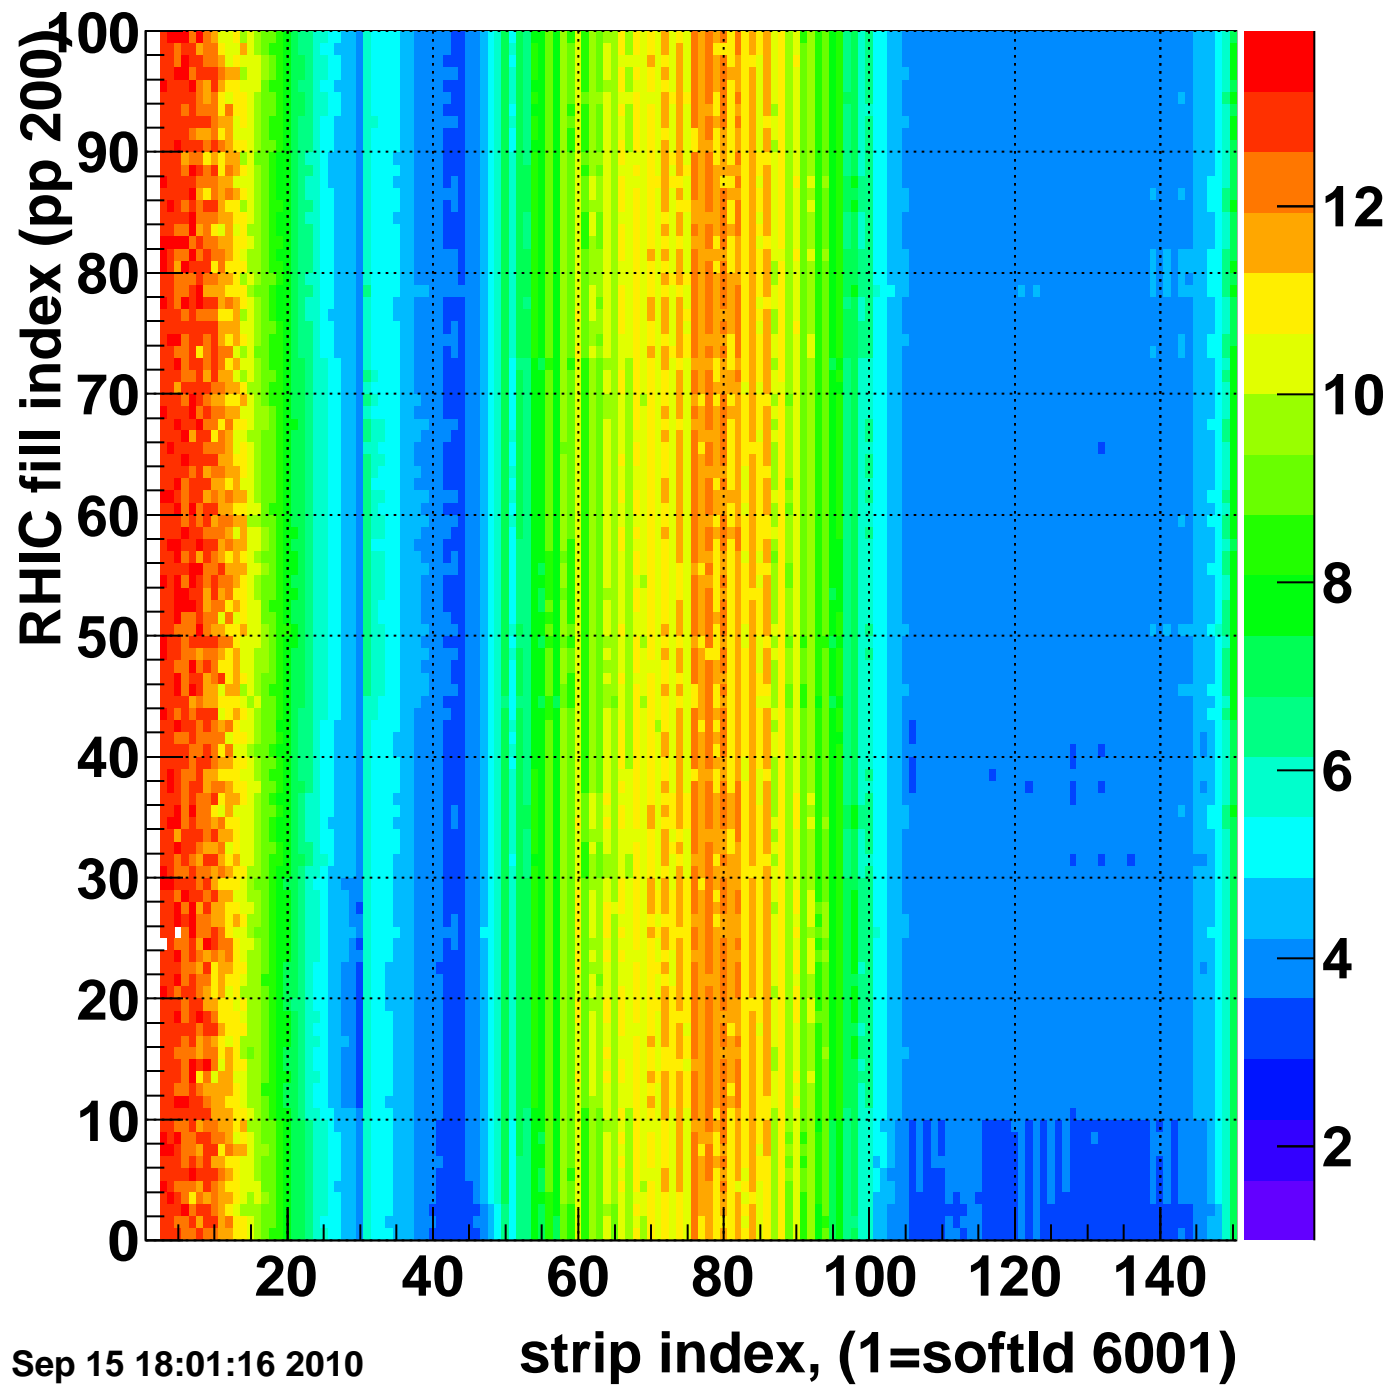

Mpv of ped residuum (ADC), BSMDE mod=41, good strips

Entries 576

Wed Sep 15 18:01:16 2010

Rms of ped residuum (ADC), BSMDE mod=41, good strips

Entries 14798

Wed Sep 15 18:01:16 2010

Bad strips (color=error bits), BSMDE mod=41

Entries 202

Wed Sep 15 18:01:16 2010

Rms of ped residuum (ADC), BSMDP mod=41, good strips

Entries 15000

Wed Sep 15 18:01:16 2010

Bad strips (color=error bits), BSMDE mod=41

Entries 0

Wed Sep 15 18:01:16 2010