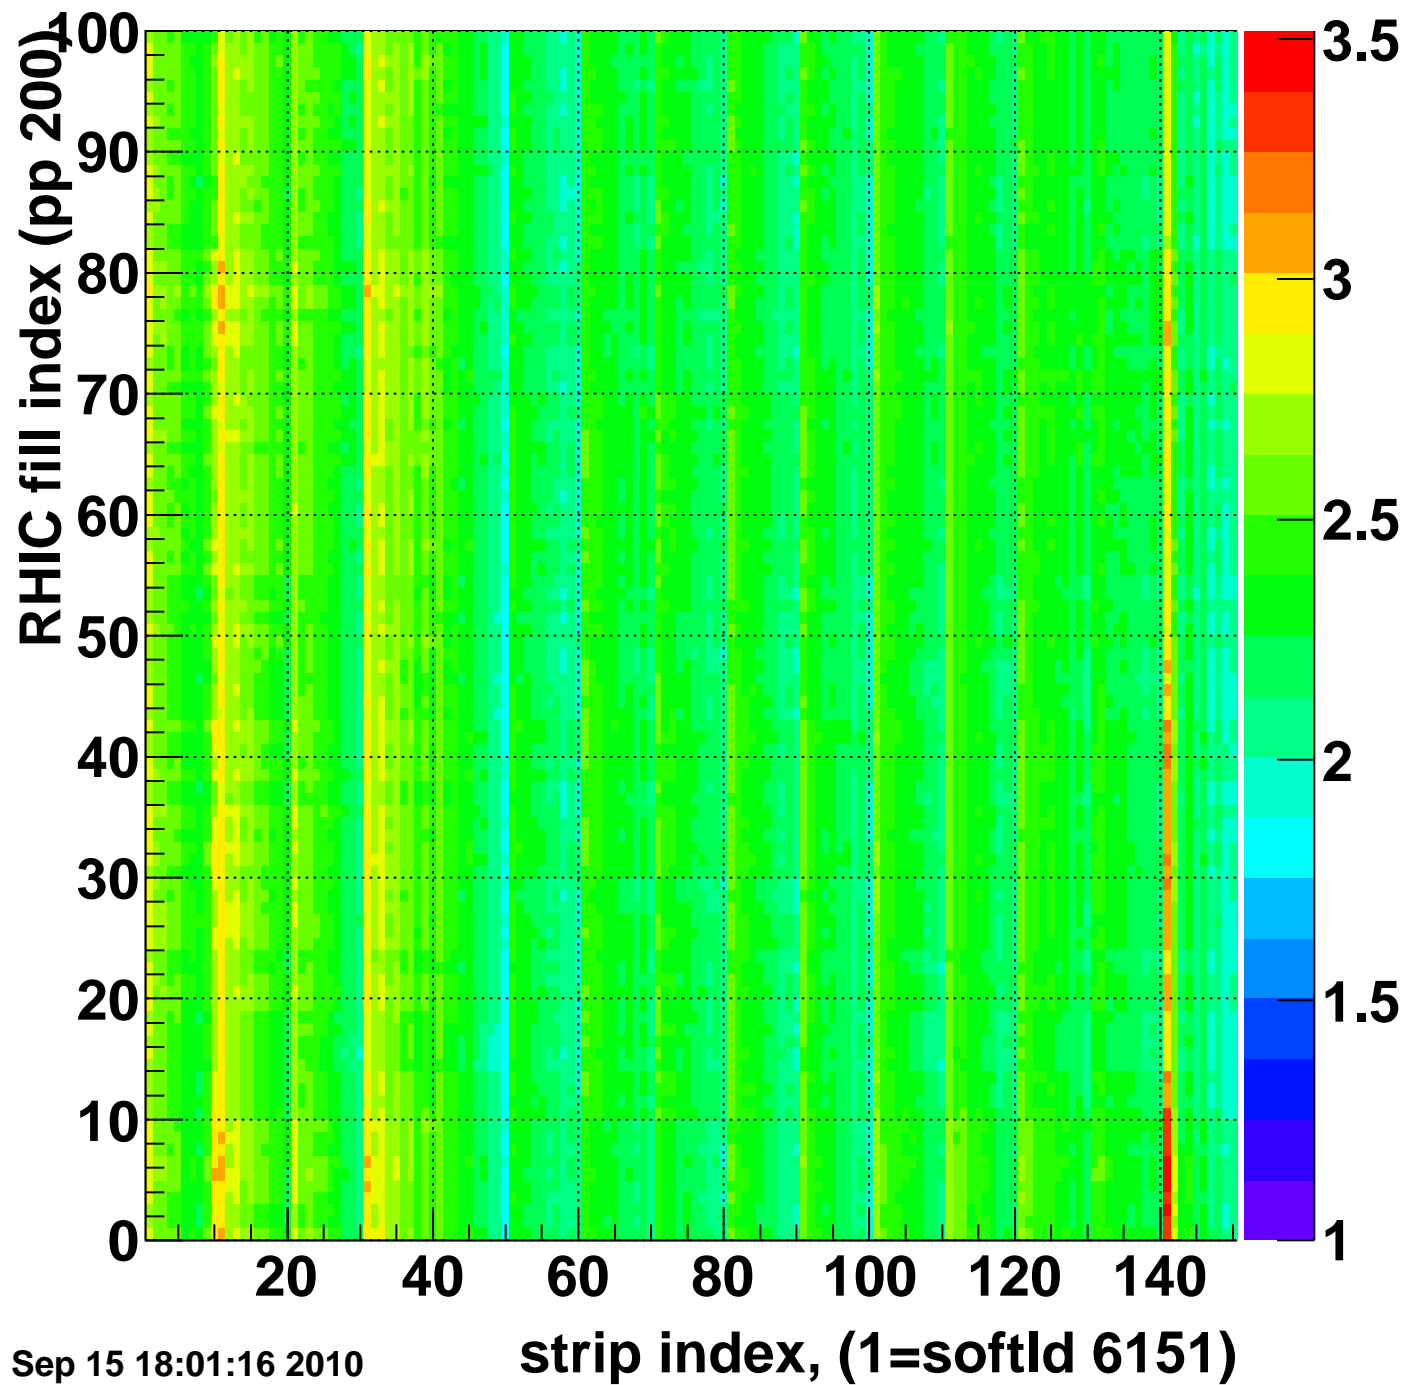

Rms of ped residuum (ADC), BSMDE mod=42, good strips

Entries 14500

Wed Sep 15 18:01:16 2010

Bad strips (color=error bits), BSMDE mod=42

Entries 500

Wed Sep 15 18:01:16 2010

Rms of ped residuum (ADC), BSMDP mod=42, good strips

Entries 15000

Wed Sep 15 18:01:16 2010

Bad strips (color=error bits), BSMDE mod=42

Entries 0

Wed Sep 15 18:01:17 2010