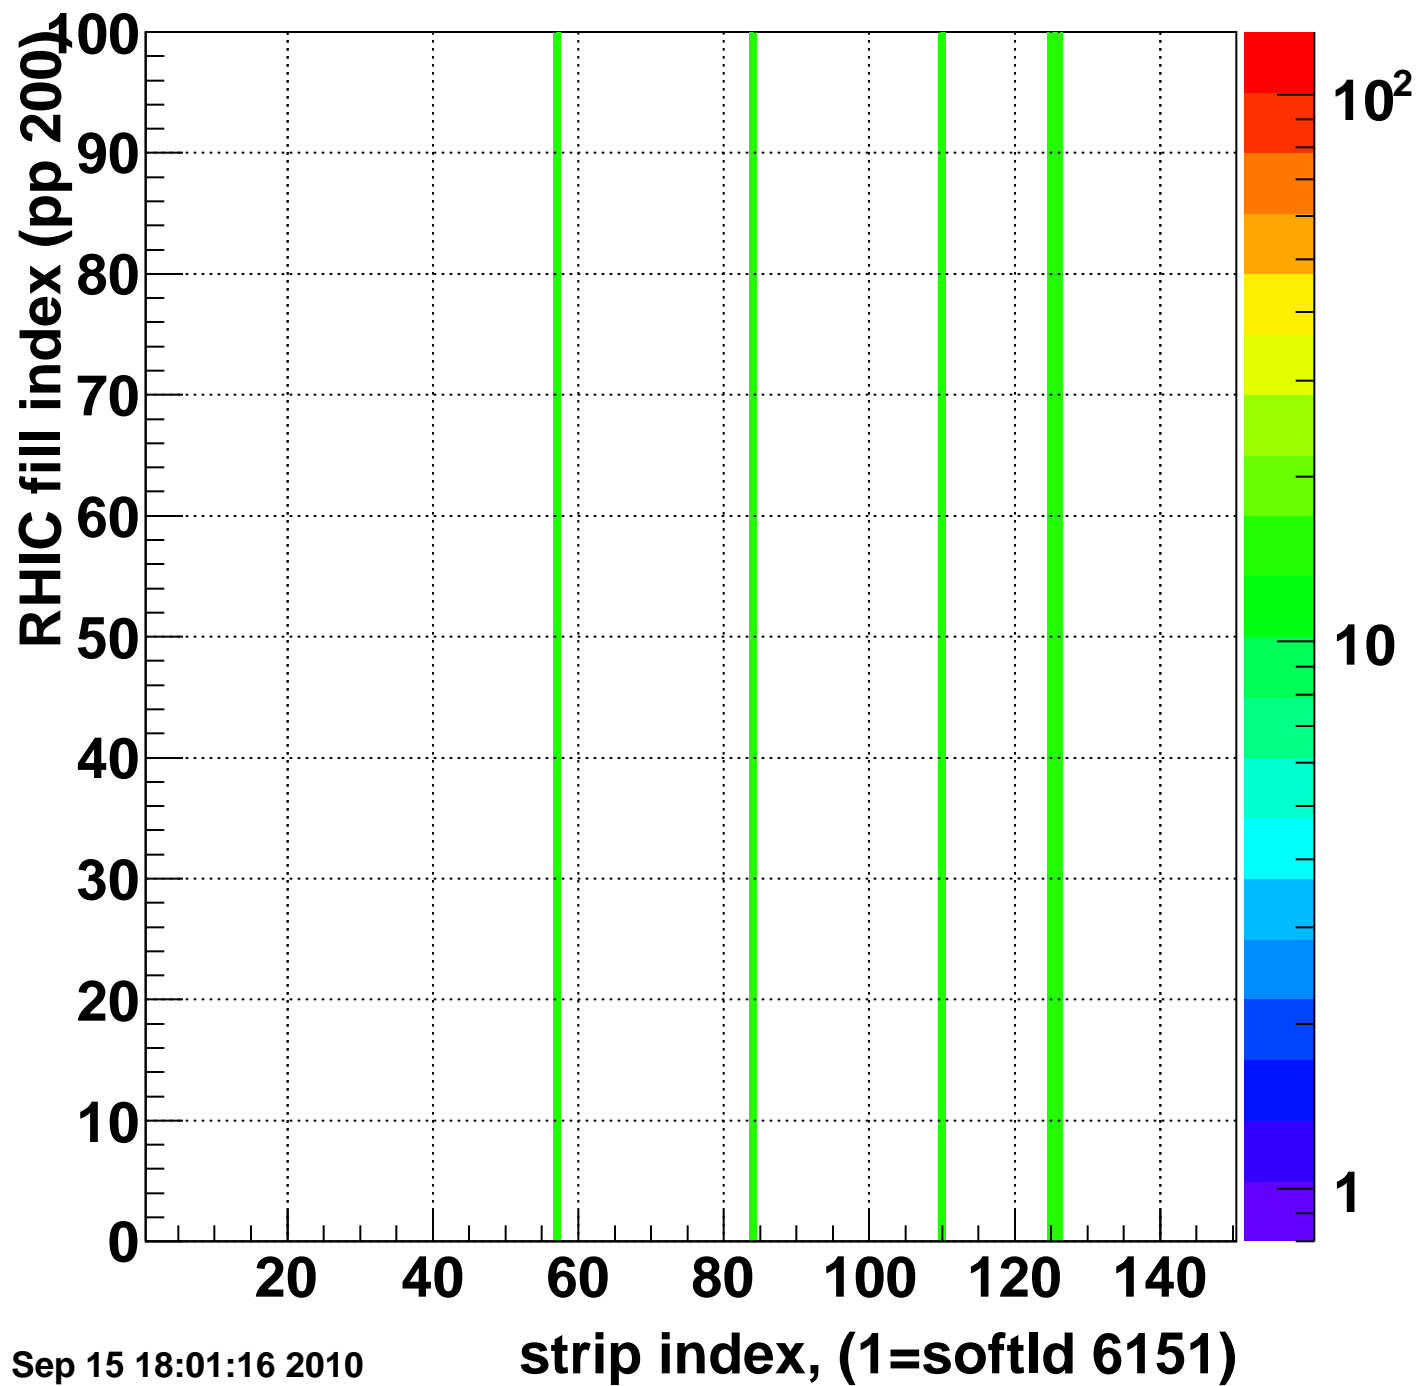

Rms of ped residuum (ADC), BSMDE mod=42, good strips

Entries 14500

Wed Sep 15 18:01:16 2010

Bad strips (color=error bits), BSMDE mod=42

Entries 500

Wed Sep 15 18:01:16 2010

Rms of ped residuum (ADC), BSMDP mod=42, good strips

Entries 15000

Wed Sep 15 18:01:16 2010

Bad strips (color=error bits), BSMDE mod=42

Entries 0

Wed Sep 15 18:01:17 2010