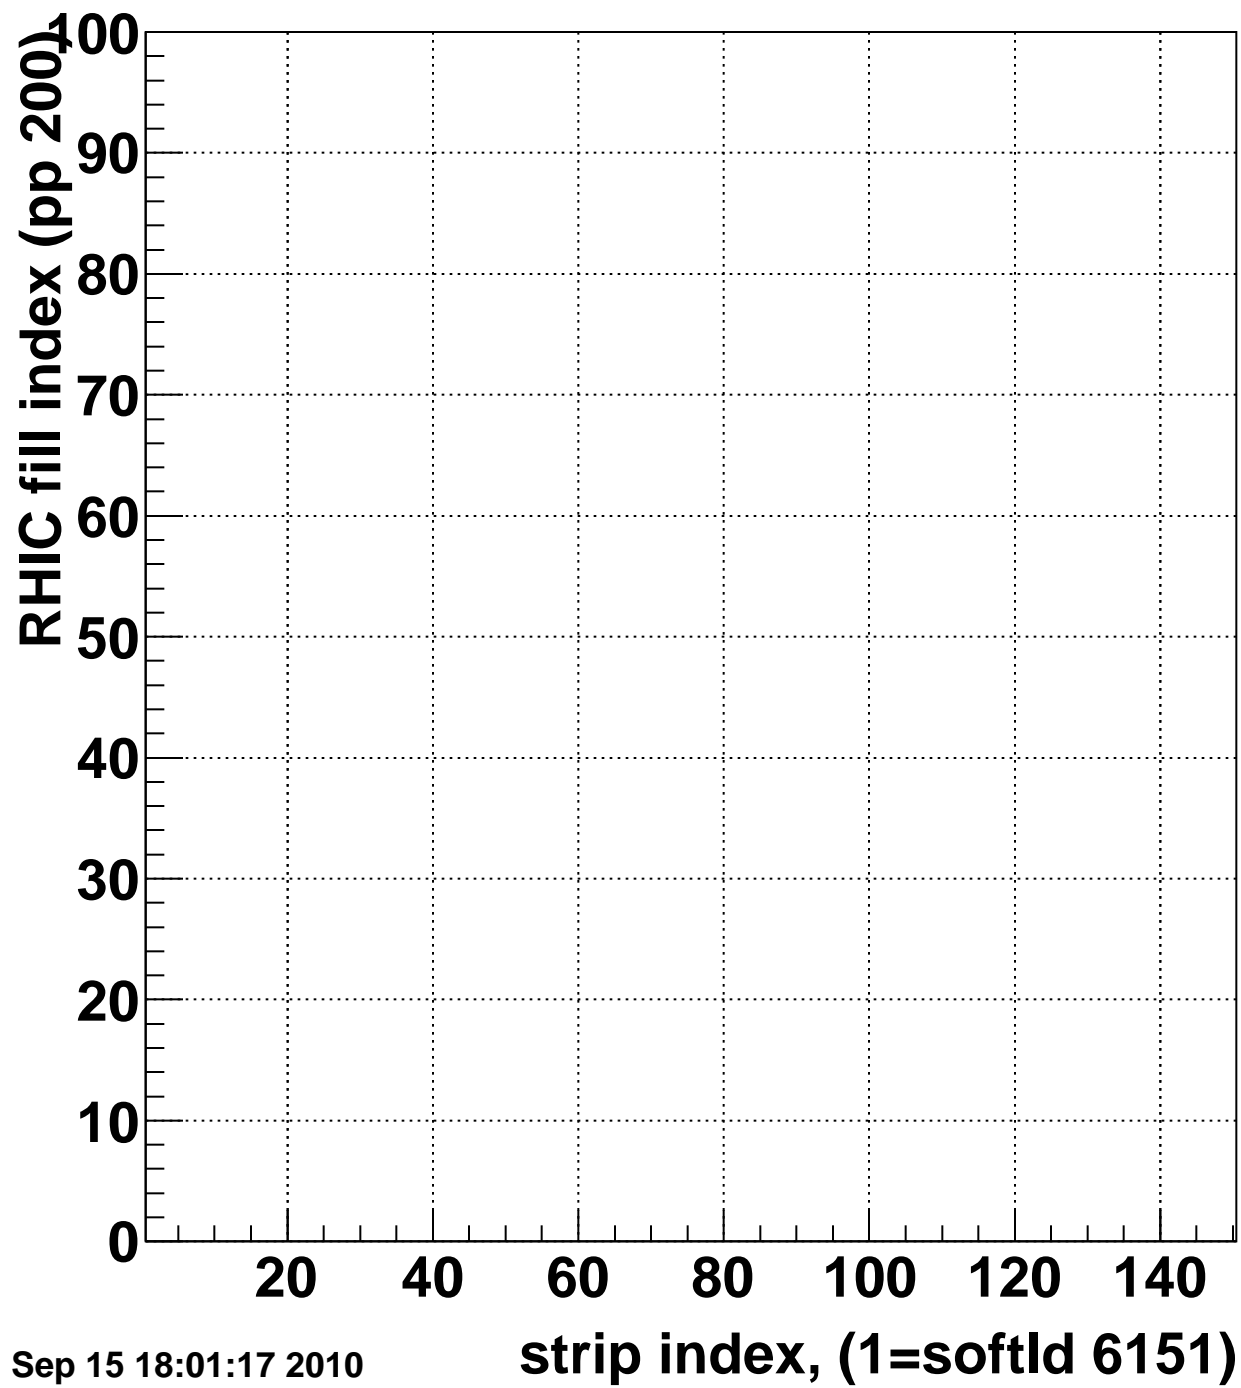

Rms of ped residuum (ADC), BSMDE mod=42, good strips

Entries 14500

Wed Sep 15 18:01:16 2010

Bad strips (color=error bits), BSMDE mod=42

Entries 500

Wed Sep 15 18:01:16 2010

Rms of ped residuum (ADC), BSMDP mod=42, good strips

Entries 15000

Wed Sep 15 18:01:16 2010

Bad strips (color=error bits), BSMDE mod=42

Entries 0

Wed Sep 15 18:01:17 2010