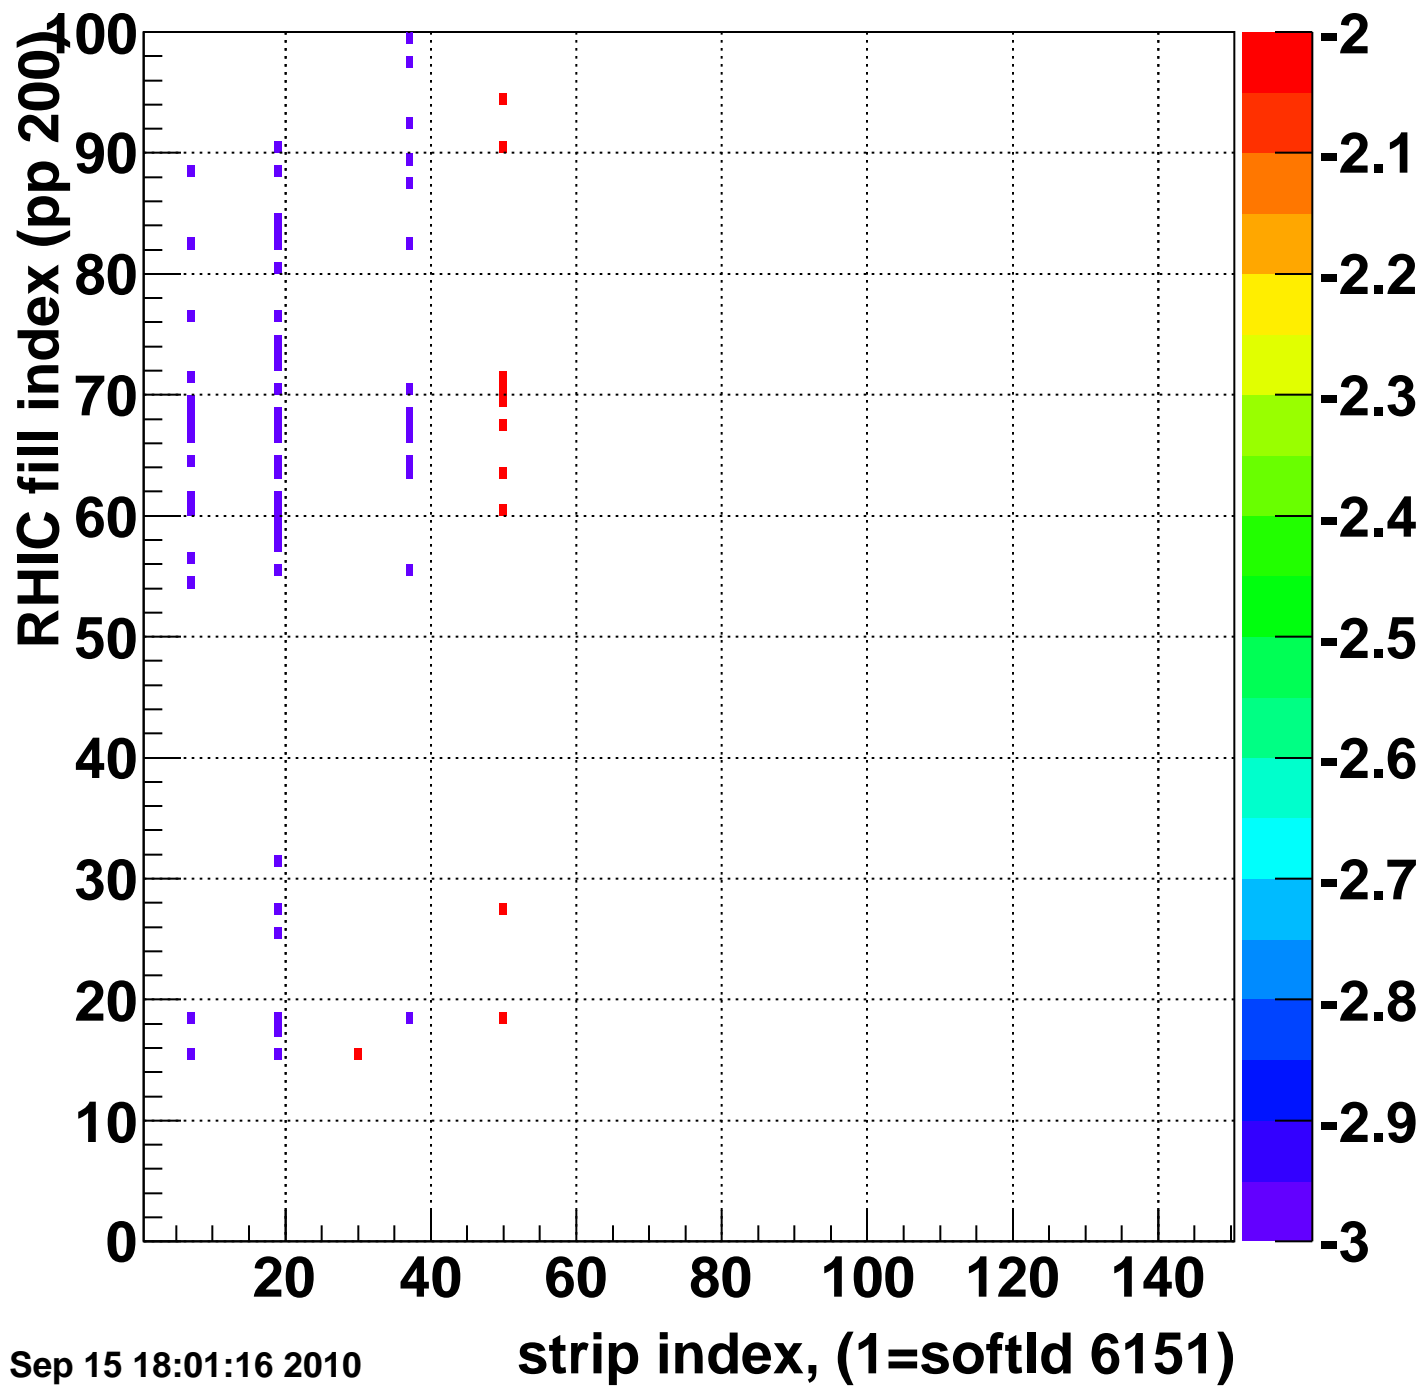

Rms of ped residuum (ADC), BSMDE mod=42, good strips

Entries 14500

Wed Sep 15 18:01:16 2010

Bad strips (color=error bits), BSMDE mod=42

Entries 500

Wed Sep 15 18:01:16 2010

Rms of ped residuum (ADC), BSMDP mod=42, good strips

Entries 15000

Wed Sep 15 18:01:16 2010

Bad strips (color=error bits), BSMDE mod=42

Entries 0

Wed Sep 15 18:01:17 2010