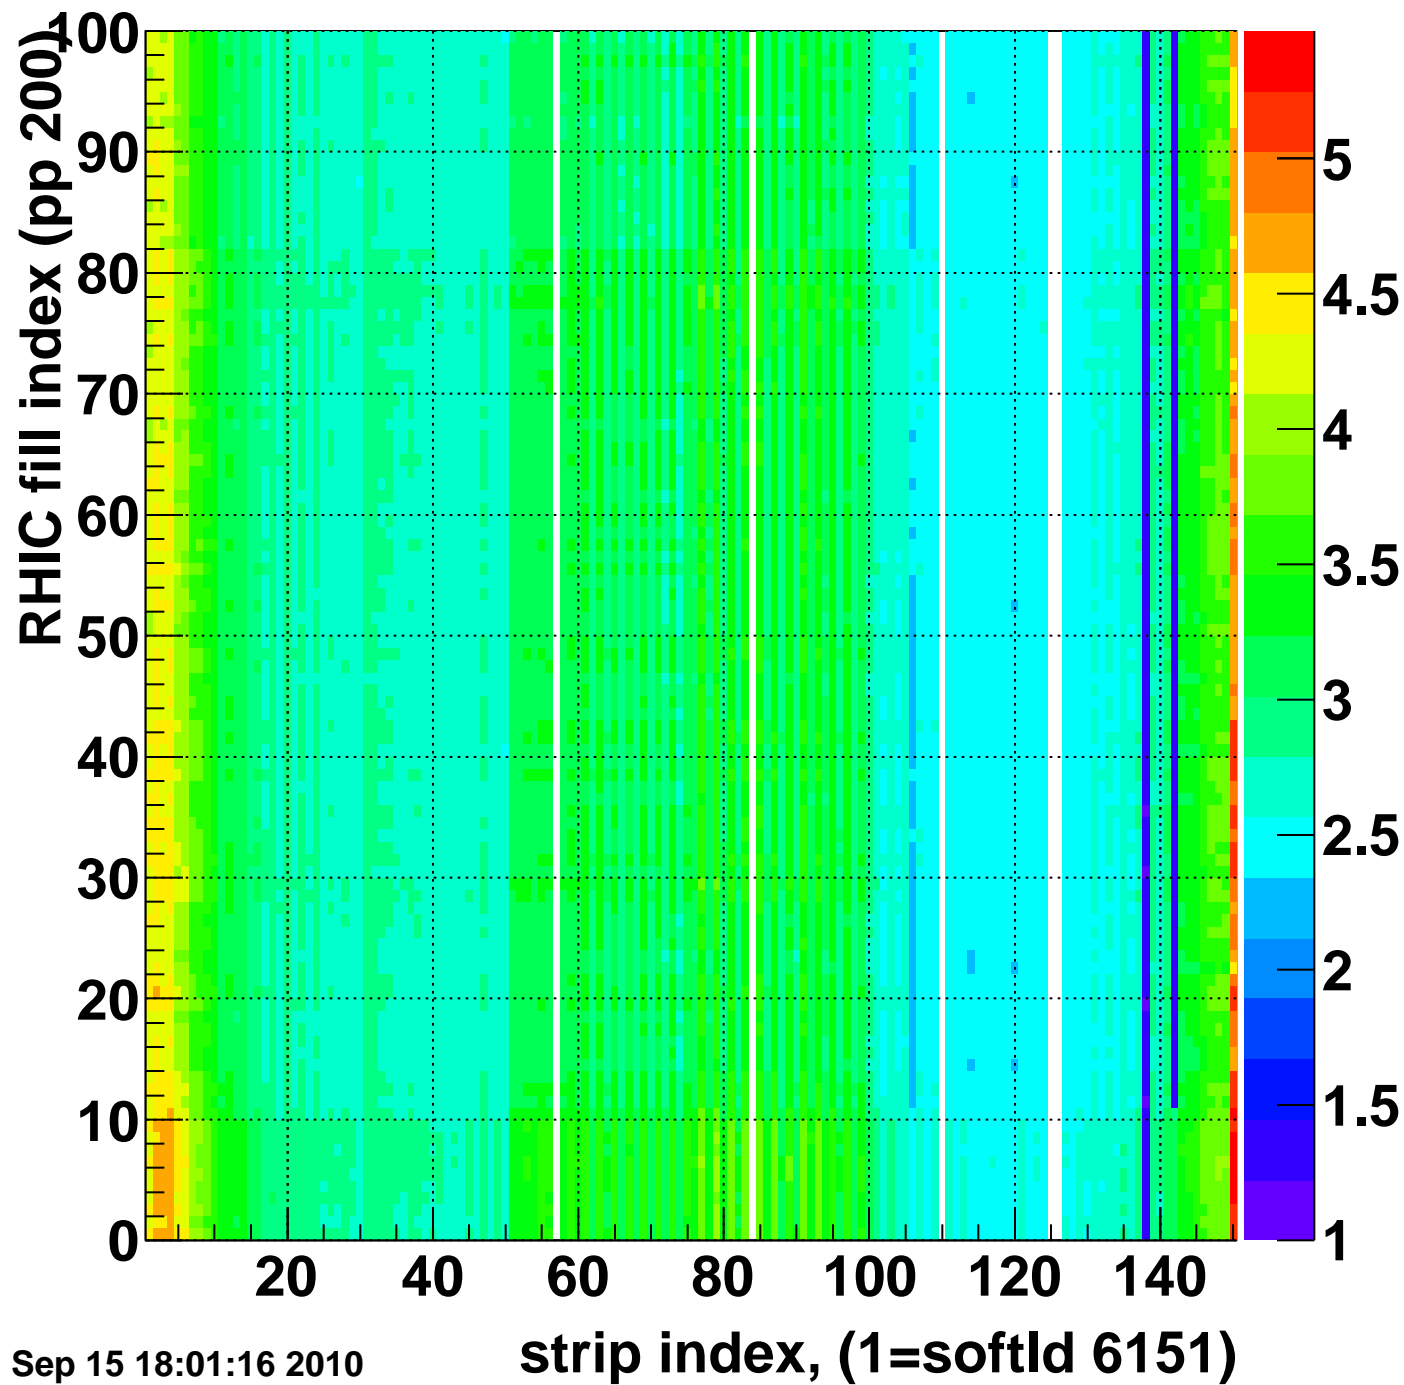

Rms of ped residuum (ADC), BSMDE mod=42, good strips

Entries 14500

Wed Sep 15 18:01:16 2010

Bad strips (color=error bits), BSMDE mod=42

Entries 500

Wed Sep 15 18:01:16 2010

Rms of ped residuum (ADC), BSMDP mod=42, good strips

Entries 15000

Wed Sep 15 18:01:16 2010

Bad strips (color=error bits), BSMDE mod=42

Entries 0

Wed Sep 15 18:01:17 2010