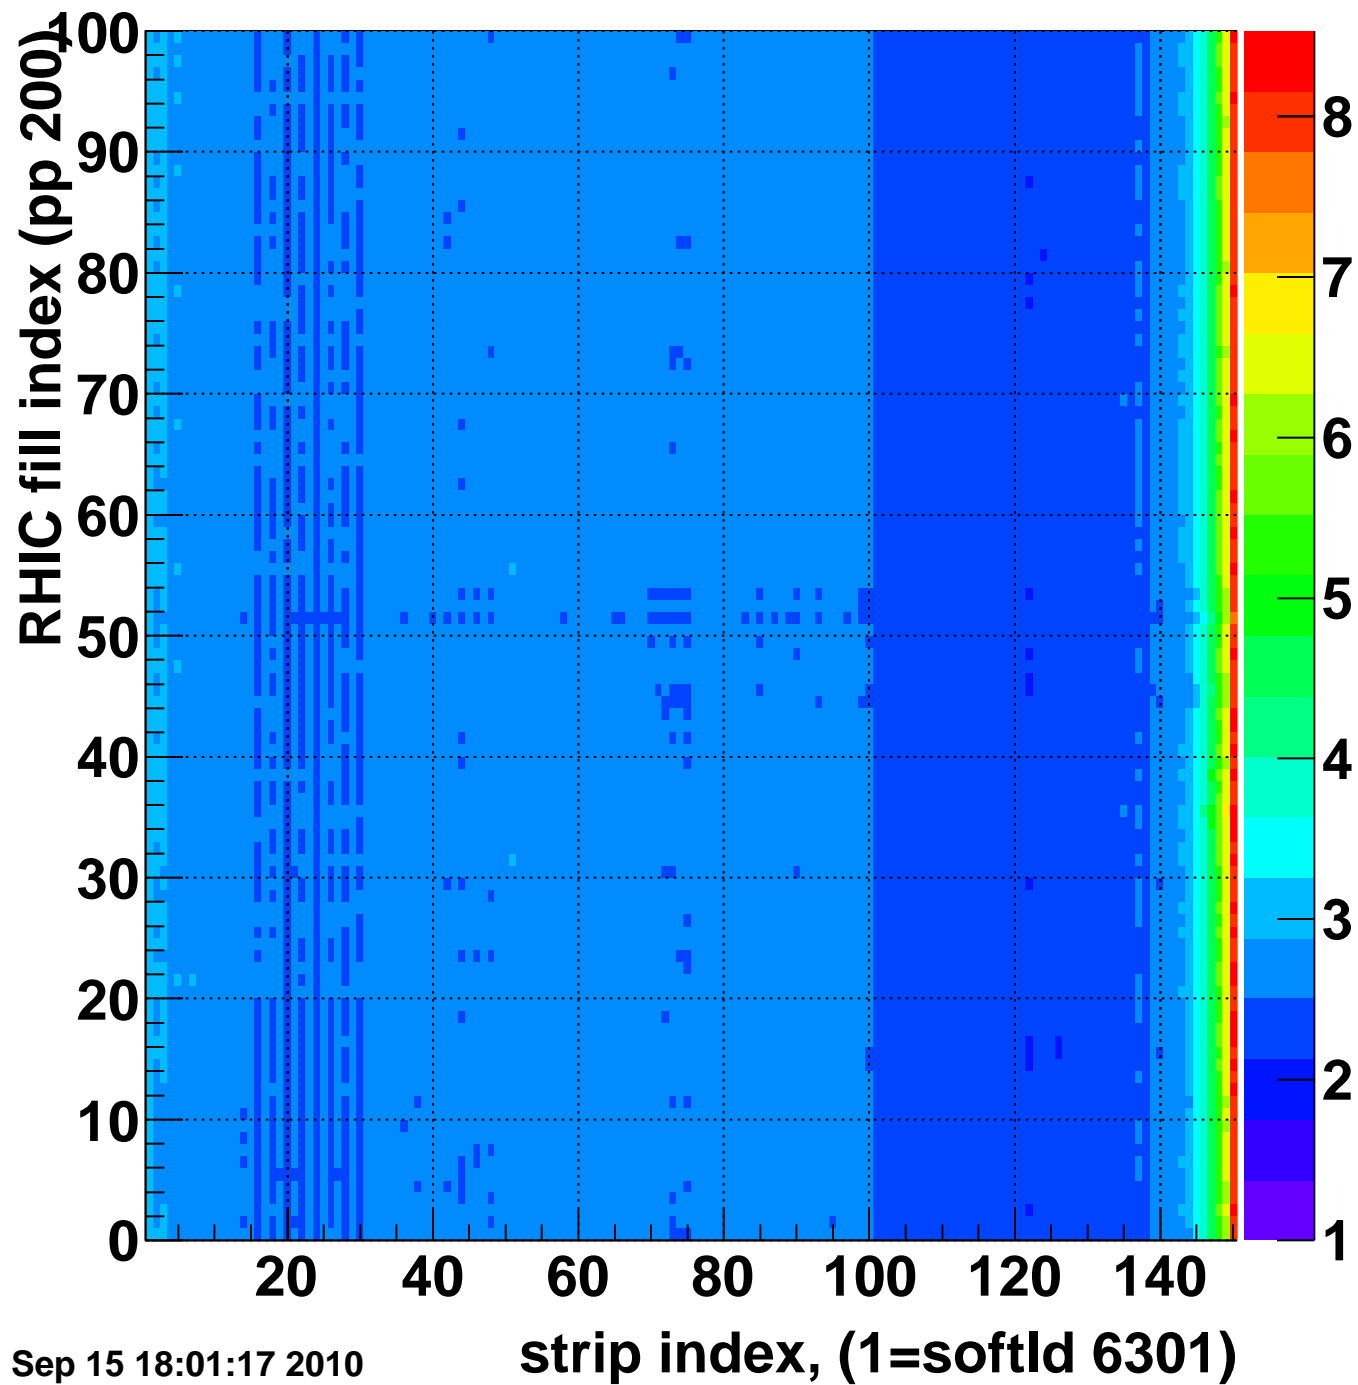

Mpv of ped residuum (ADC), BSMDE mod=43, good strips

Entries 0

Wed Sep 15 18:01:17 2010

Rms of ped residuum (ADC), BSMDE mod=43, good strips

Entries 15000

Wed Sep 15 18:01:17 2010

strip index, (1=softId 6301)

Bad strips (color=error bits), BSMDE mod=43

Entries 0

Wed Sep 15 18:01:17 2010

Bad strips (color=error bits), BSMDE mod=43

Entries 0

Wed Sep 15 18:01:17 2010