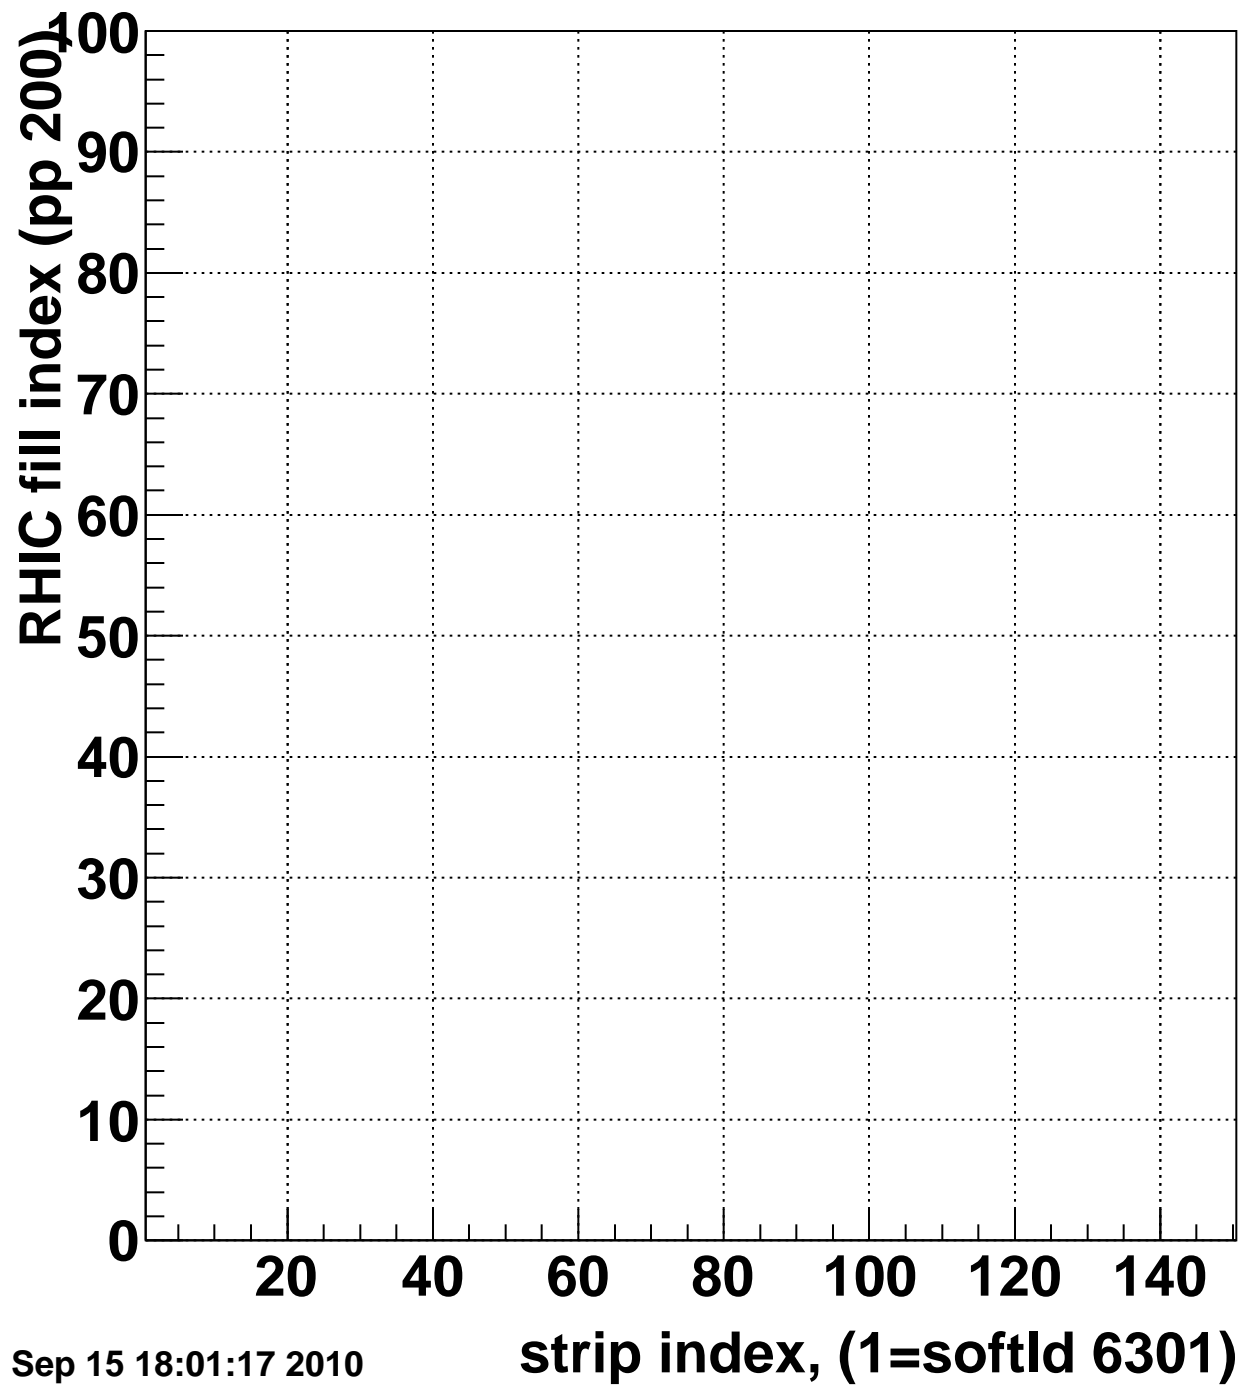

Mpv of ped residuum (ADC), BSMDE mod=43, good strips

Entries 0

Wed Sep 15 18:01:17 2010

Rms of ped residuum (ADC), BSMDE mod=43, good strips

Entries 15000

Wed Sep 15 18:01:17 2010

strip index, (1=softId 6301)

Bad strips (color=error bits), BSMDE mod=43

Entries 0

Wed Sep 15 18:01:17 2010

Bad strips (color=error bits), BSMDE mod=43

Entries 0

Wed Sep 15 18:01:17 2010