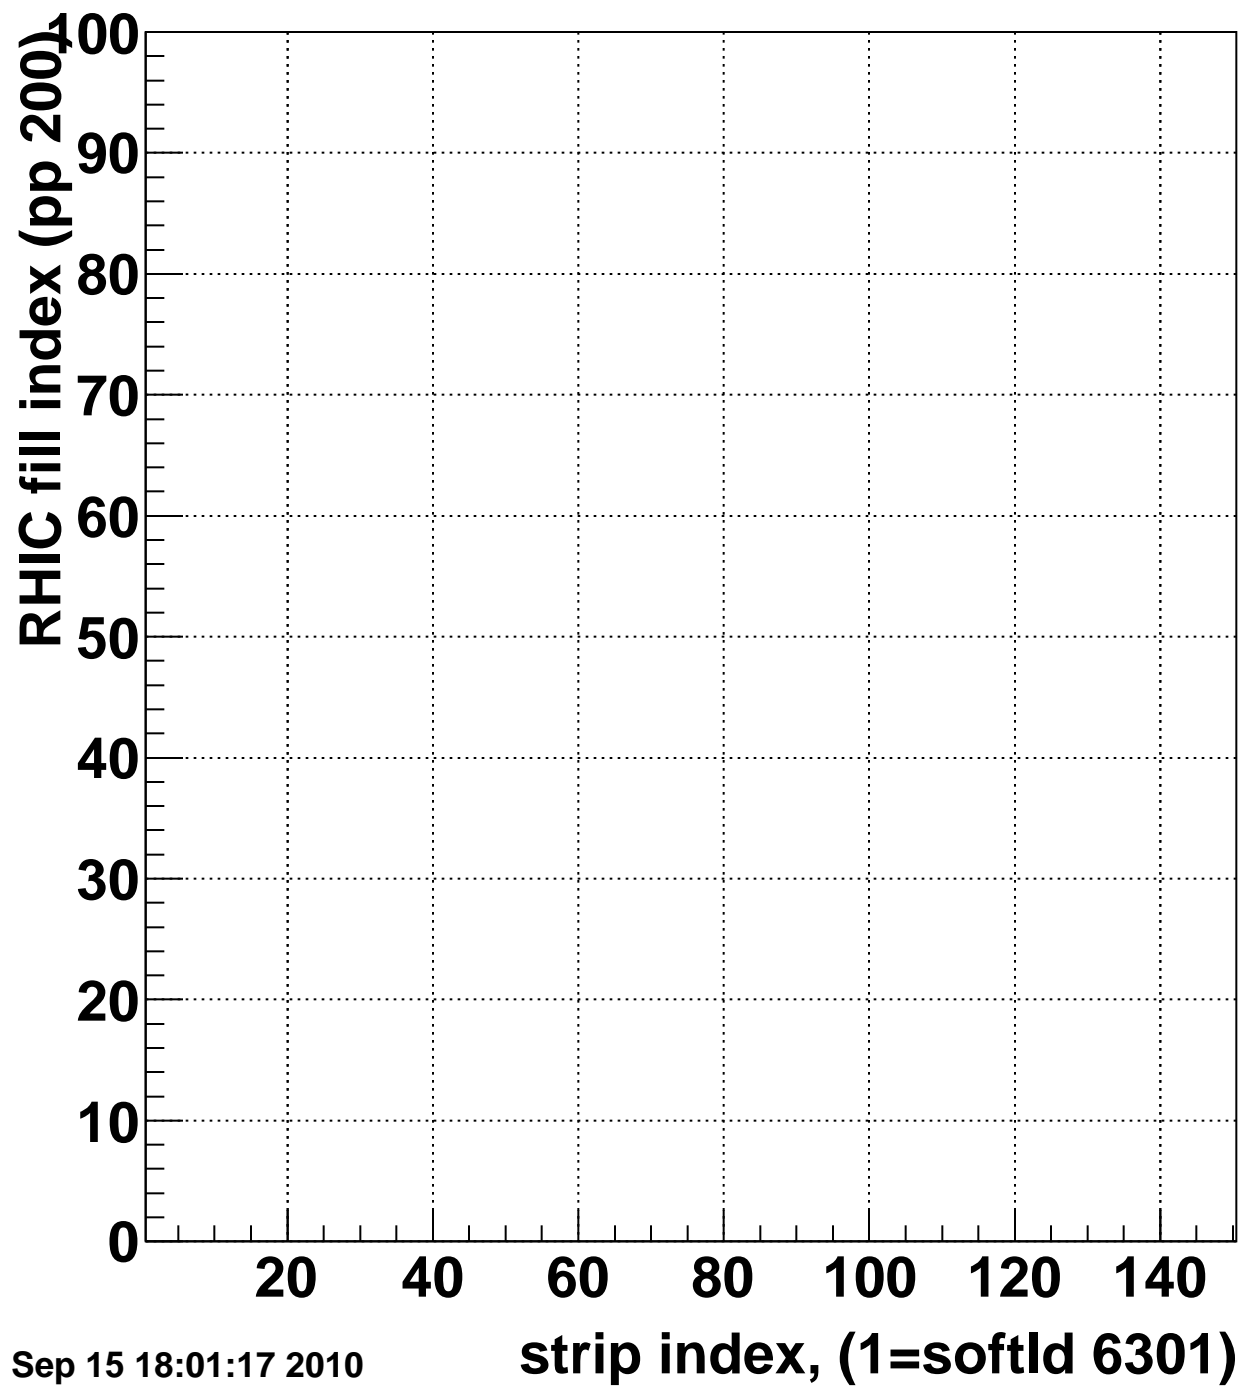

Mpv of ped residuum (ADC), BSMDE mod=43, good strips

Entries 0

Wed Sep 15 18:01:17 2010

Rms of ped residuum (ADC), BSMDE mod=43, good strips

Entries 15000

Wed Sep 15 18:01:17 2010

strip index, (1=softId 6301)

Bad strips (color=error bits), BSMDE mod=43

Entries 0

Wed Sep 15 18:01:17 2010

Bad strips (color=error bits), BSMDE mod=43

Entries 0

Wed Sep 15 18:01:17 2010