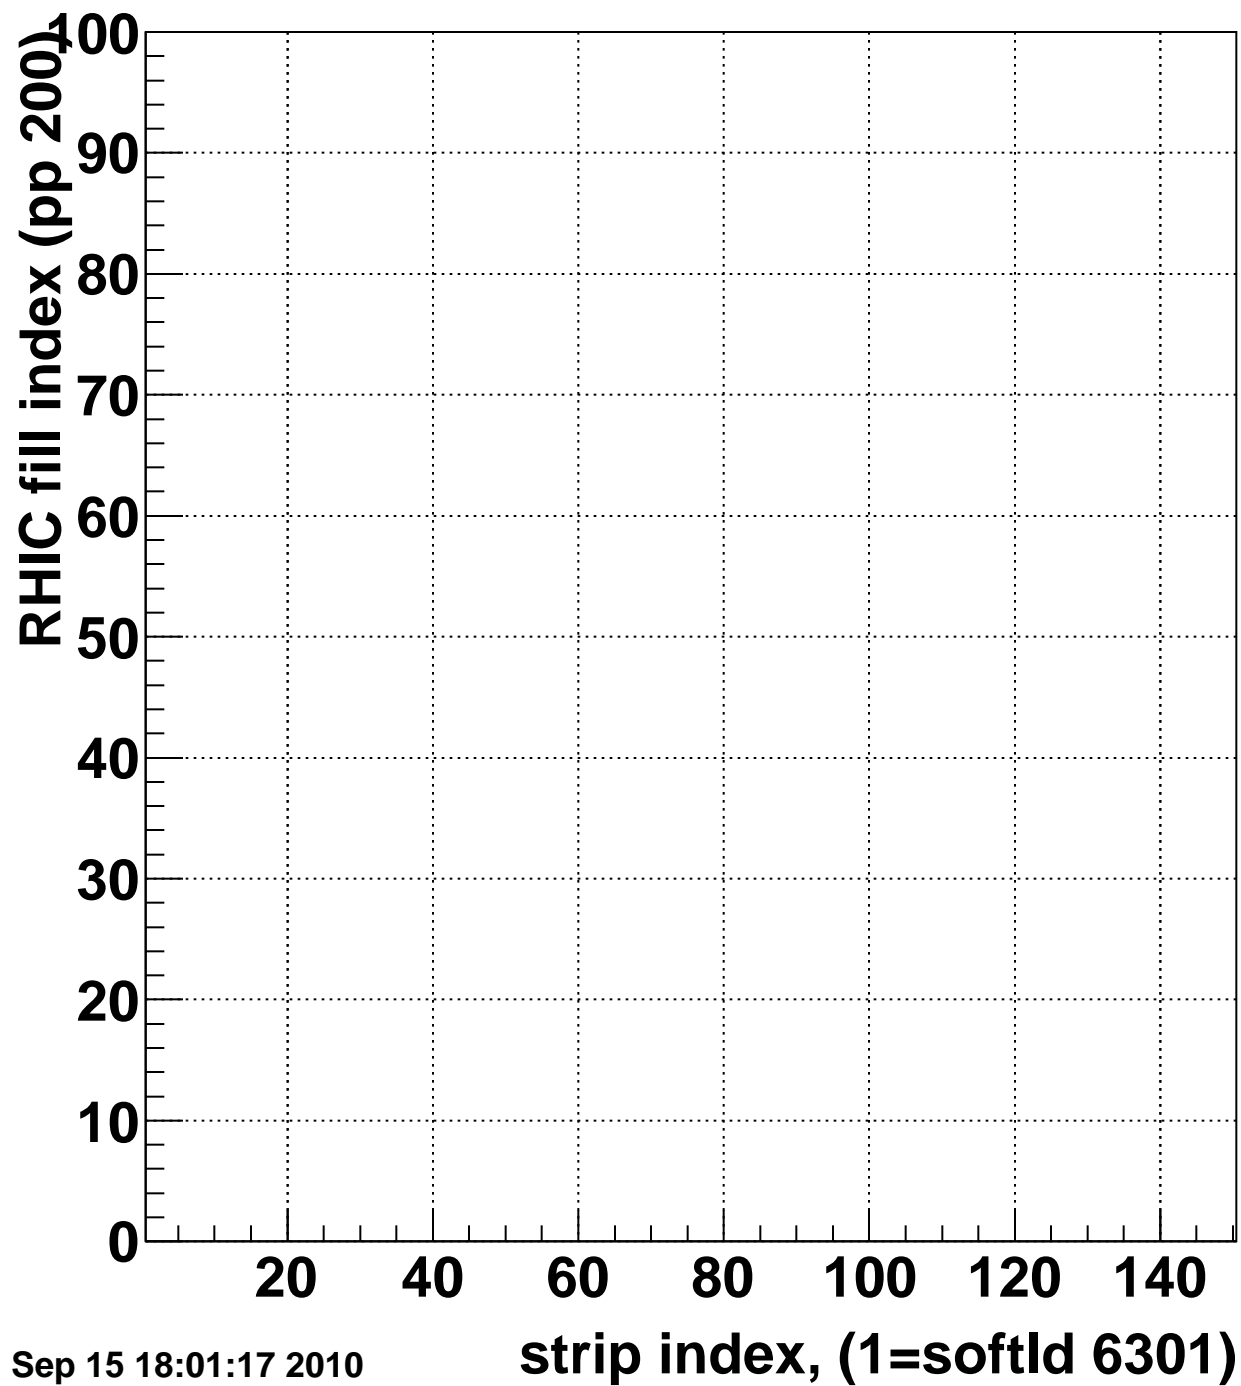

Mpv of ped residuum (ADC), BSMDE mod=43, good strips

Entries 0

Wed Sep 15 18:01:17 2010

Rms of ped residuum (ADC), BSMDE mod=43, good strips

Entries 15000

Wed Sep 15 18:01:17 2010

strip index, (1=softId 6301)

Bad strips (color=error bits), BSMDE mod=43

Entries 0

Wed Sep 15 18:01:17 2010

Bad strips (color=error bits), BSMDE mod=43

Entries 0

Wed Sep 15 18:01:17 2010