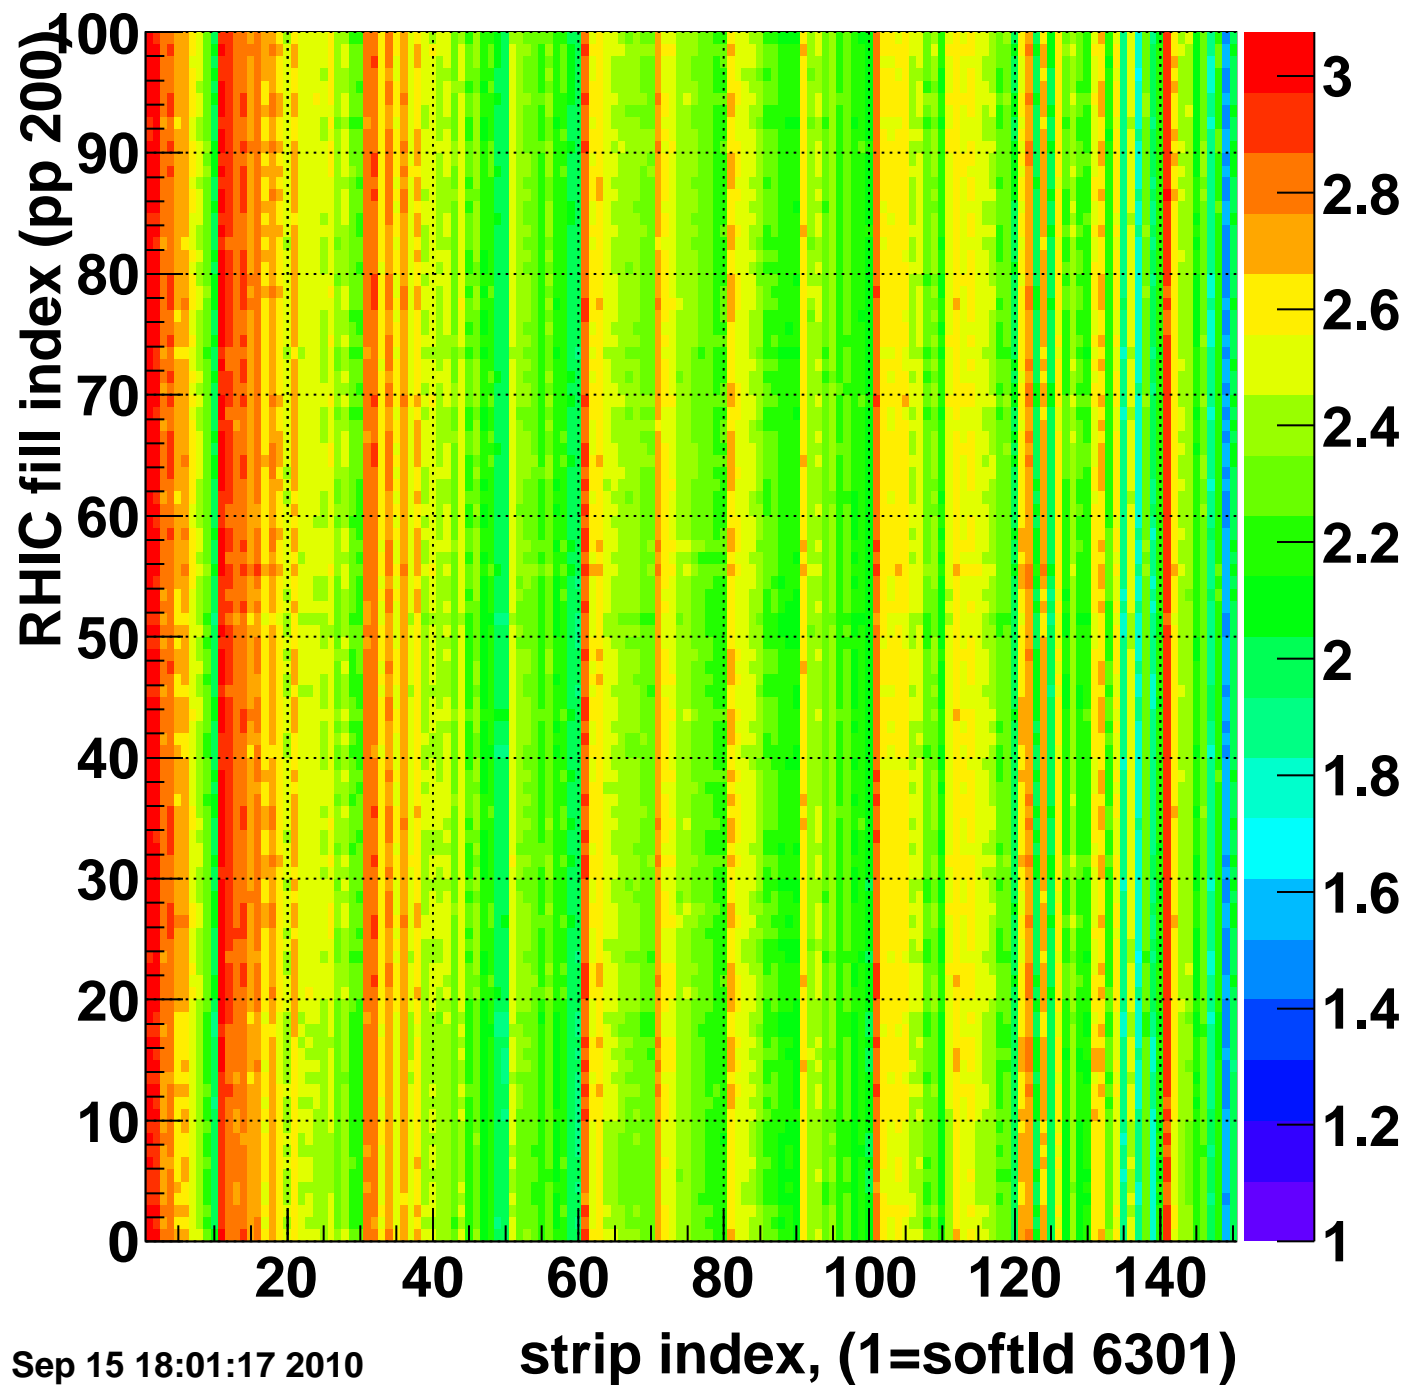

Mpv of ped residuum (ADC), BSMDE mod=43, good strips

Entries 0

Wed Sep 15 18:01:17 2010

Rms of ped residuum (ADC), BSMDE mod=43, good strips

Entries 15000

Wed Sep 15 18:01:17 2010

strip index, (1=softId 6301)

Bad strips (color=error bits), BSMDE mod=43

Entries 0

Wed Sep 15 18:01:17 2010

Bad strips (color=error bits), BSMDE mod=43

Entries 0

Wed Sep 15 18:01:17 2010