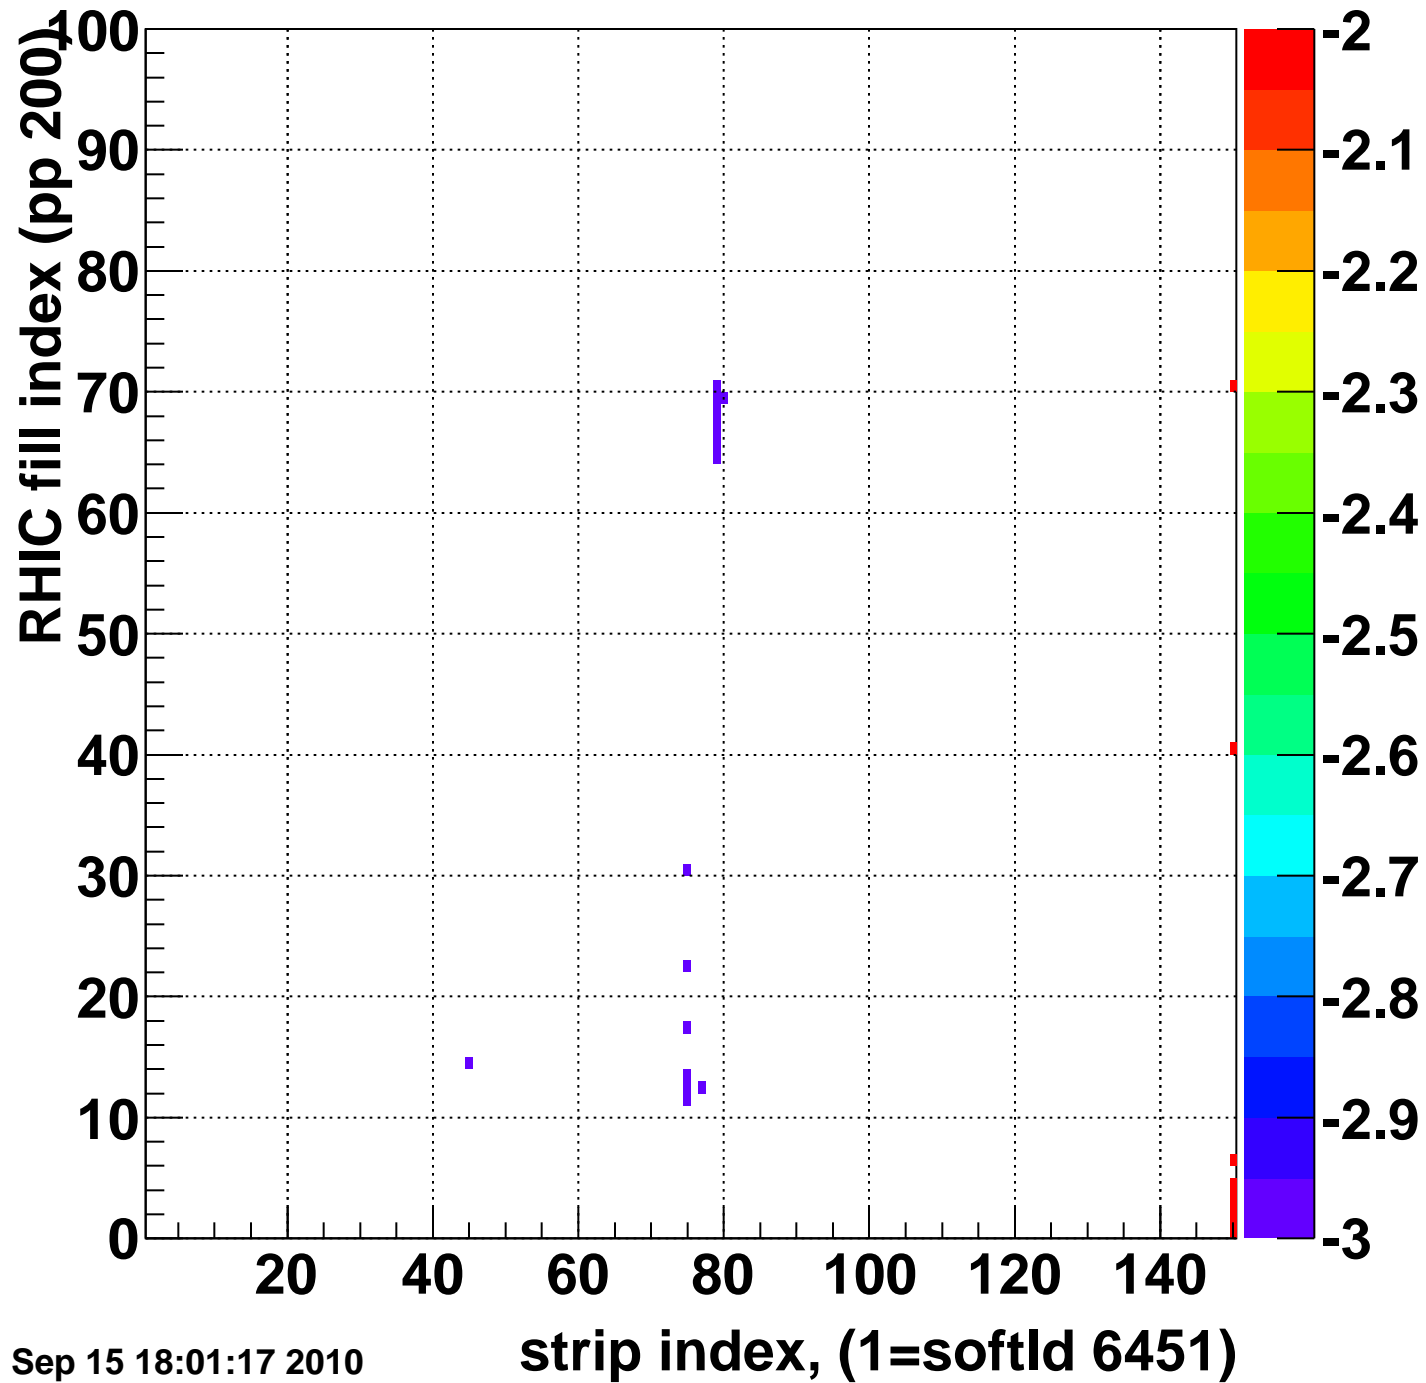

Bad strips (color=error bits), BSMDE mod=44

Entries 1725

Wed Sep 15 18:01:17 2010

Rms of ped residuum (ADC), BSMDP mod=44, good strips

Entries 15000

Wed Sep 15 18:01:17 2010

Bad strips (color=error bits), BSMDE mod=44