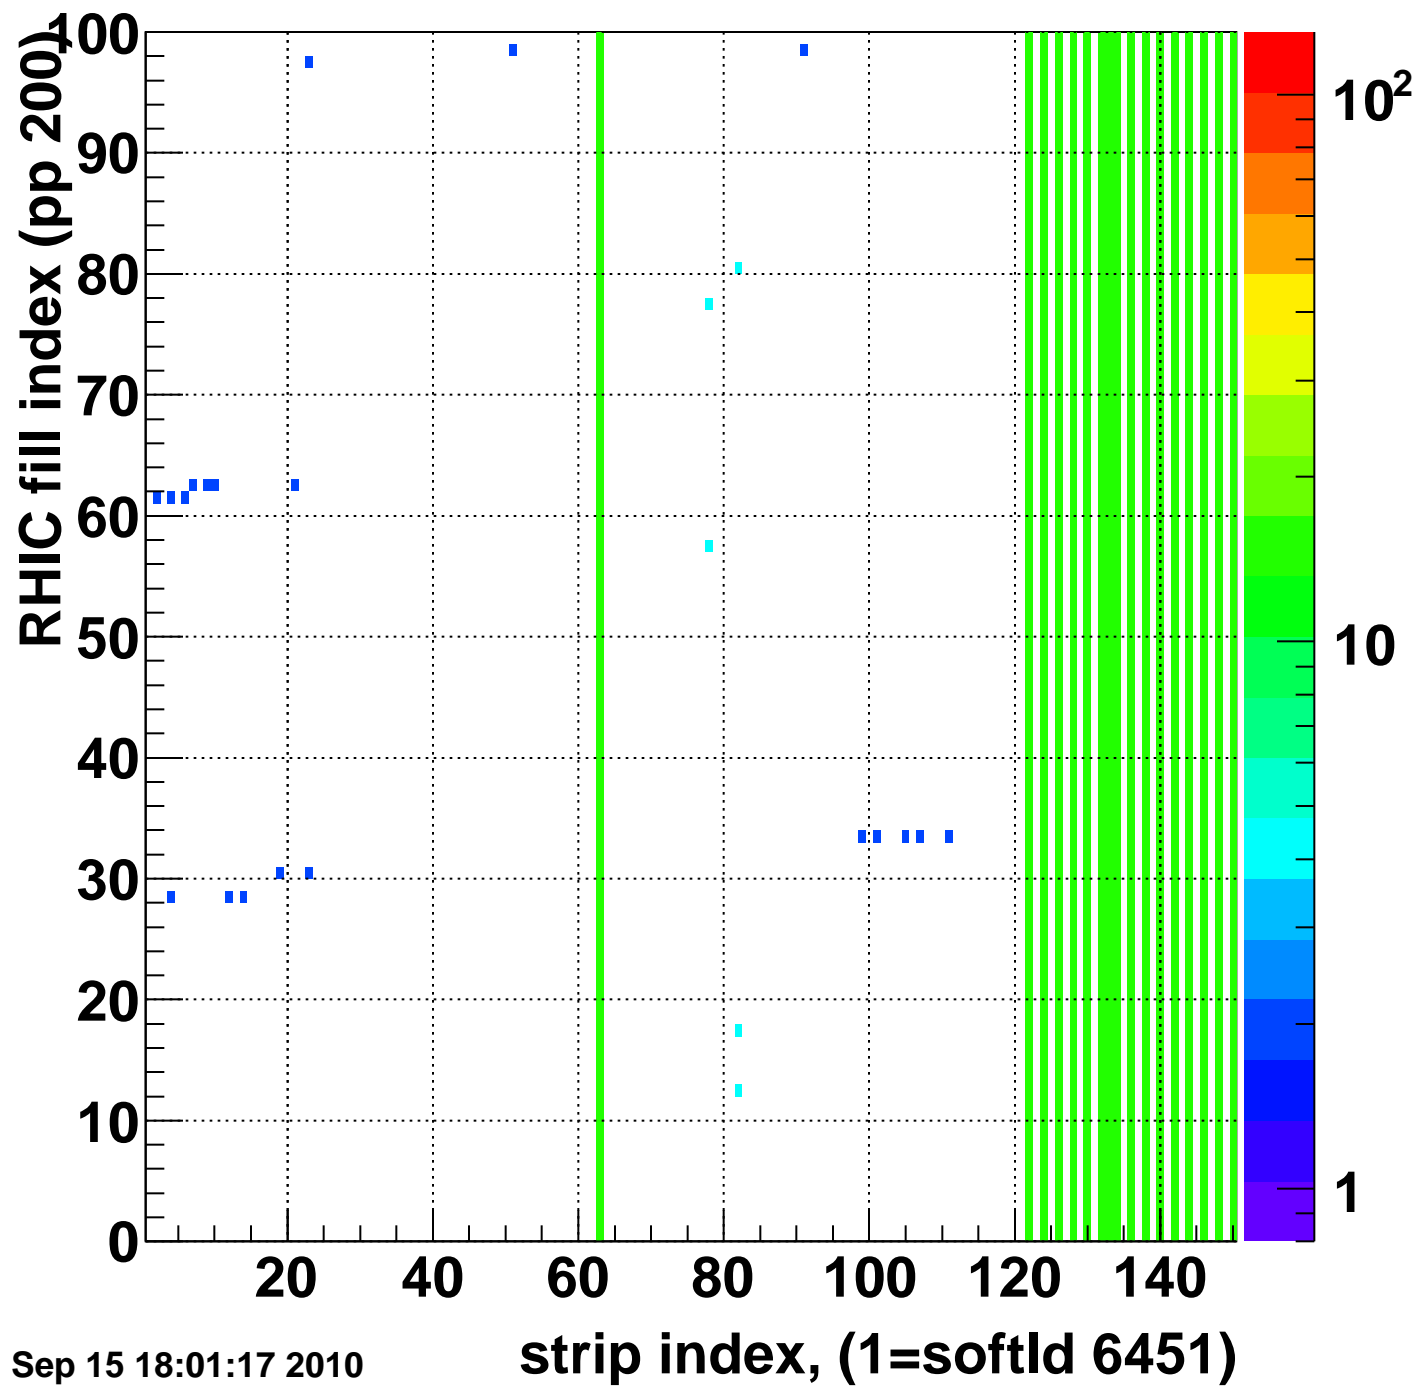

Bad strips (color=error bits), BSMDE mod=44

Entries 1725

Wed Sep 15 18:01:17 2010

Rms of ped residuum (ADC), BSMDP mod=44, good strips

Entries 15000

Wed Sep 15 18:01:17 2010

Bad strips (color=error bits), BSMDE mod=44