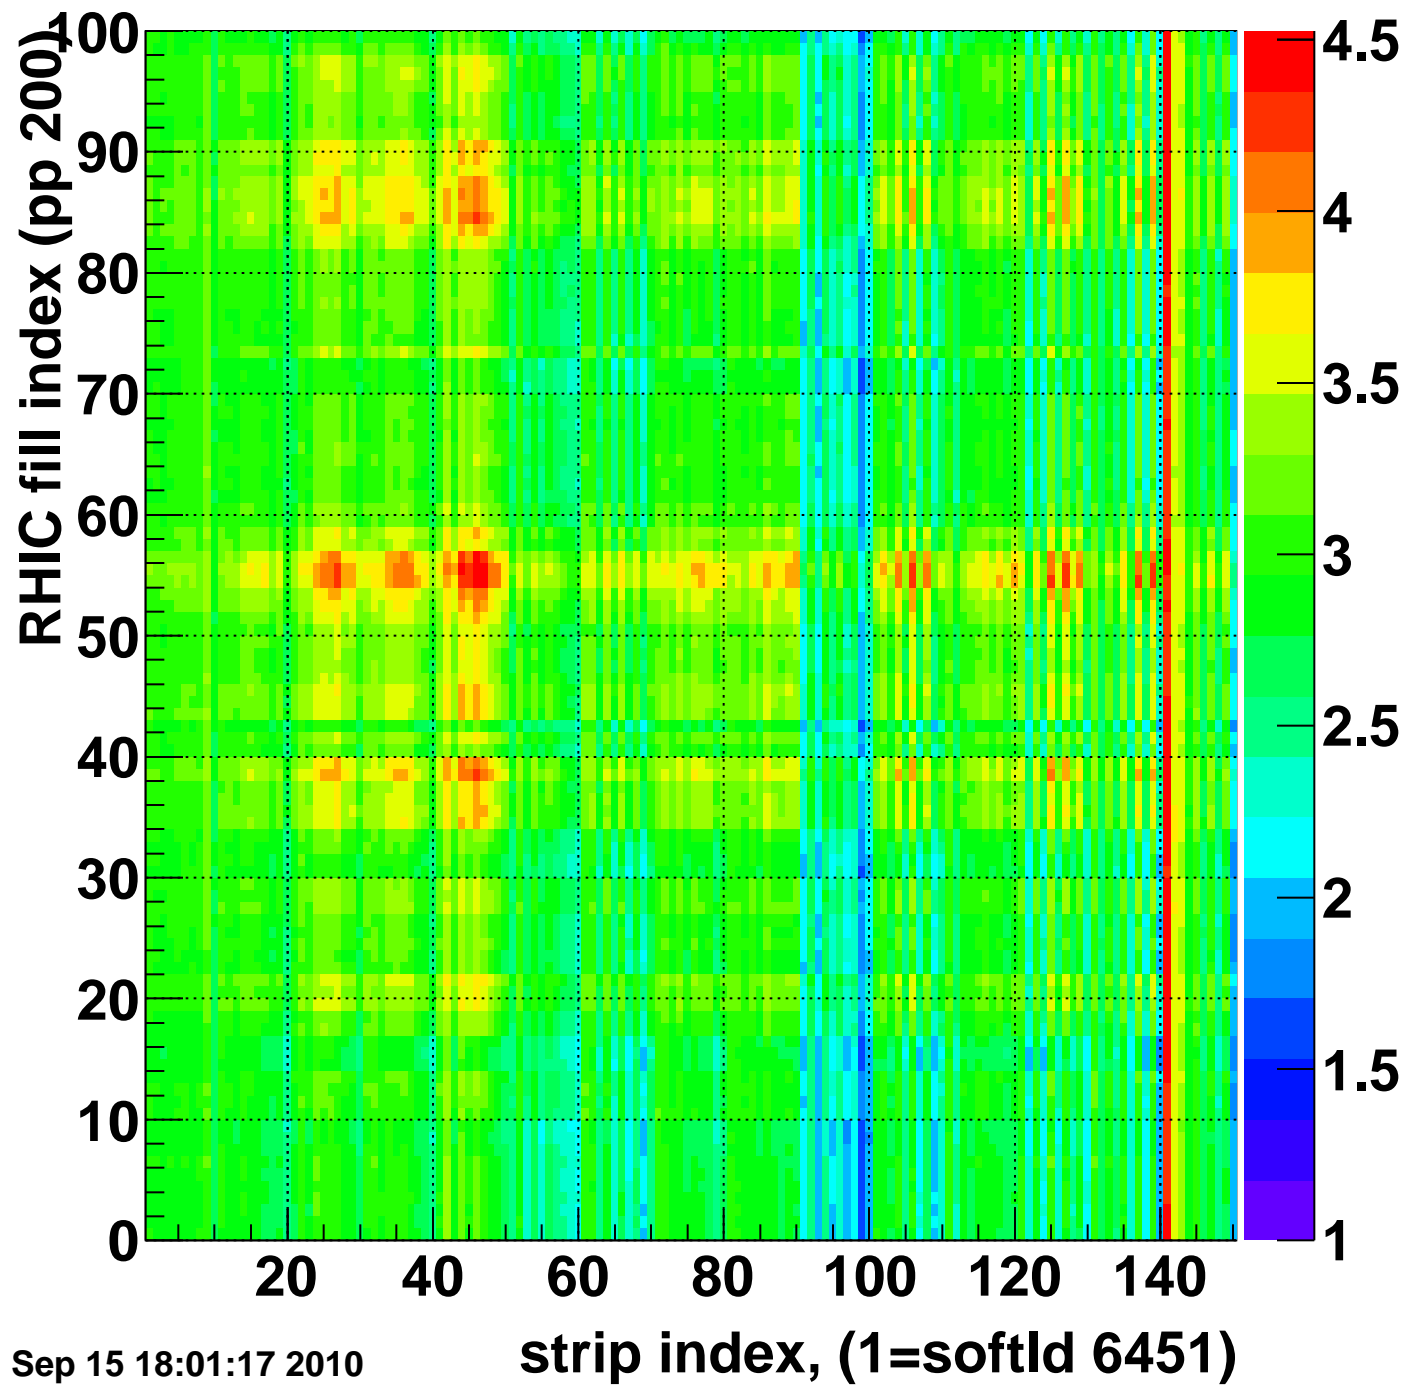

Bad strips (color=error bits), BSMDE mod=44

Entries 1725

Wed Sep 15 18:01:17 2010

Rms of ped residuum (ADC), BSMDP mod=44, good strips

Entries 15000

Wed Sep 15 18:01:17 2010

Bad strips (color=error bits), BSMDE mod=44