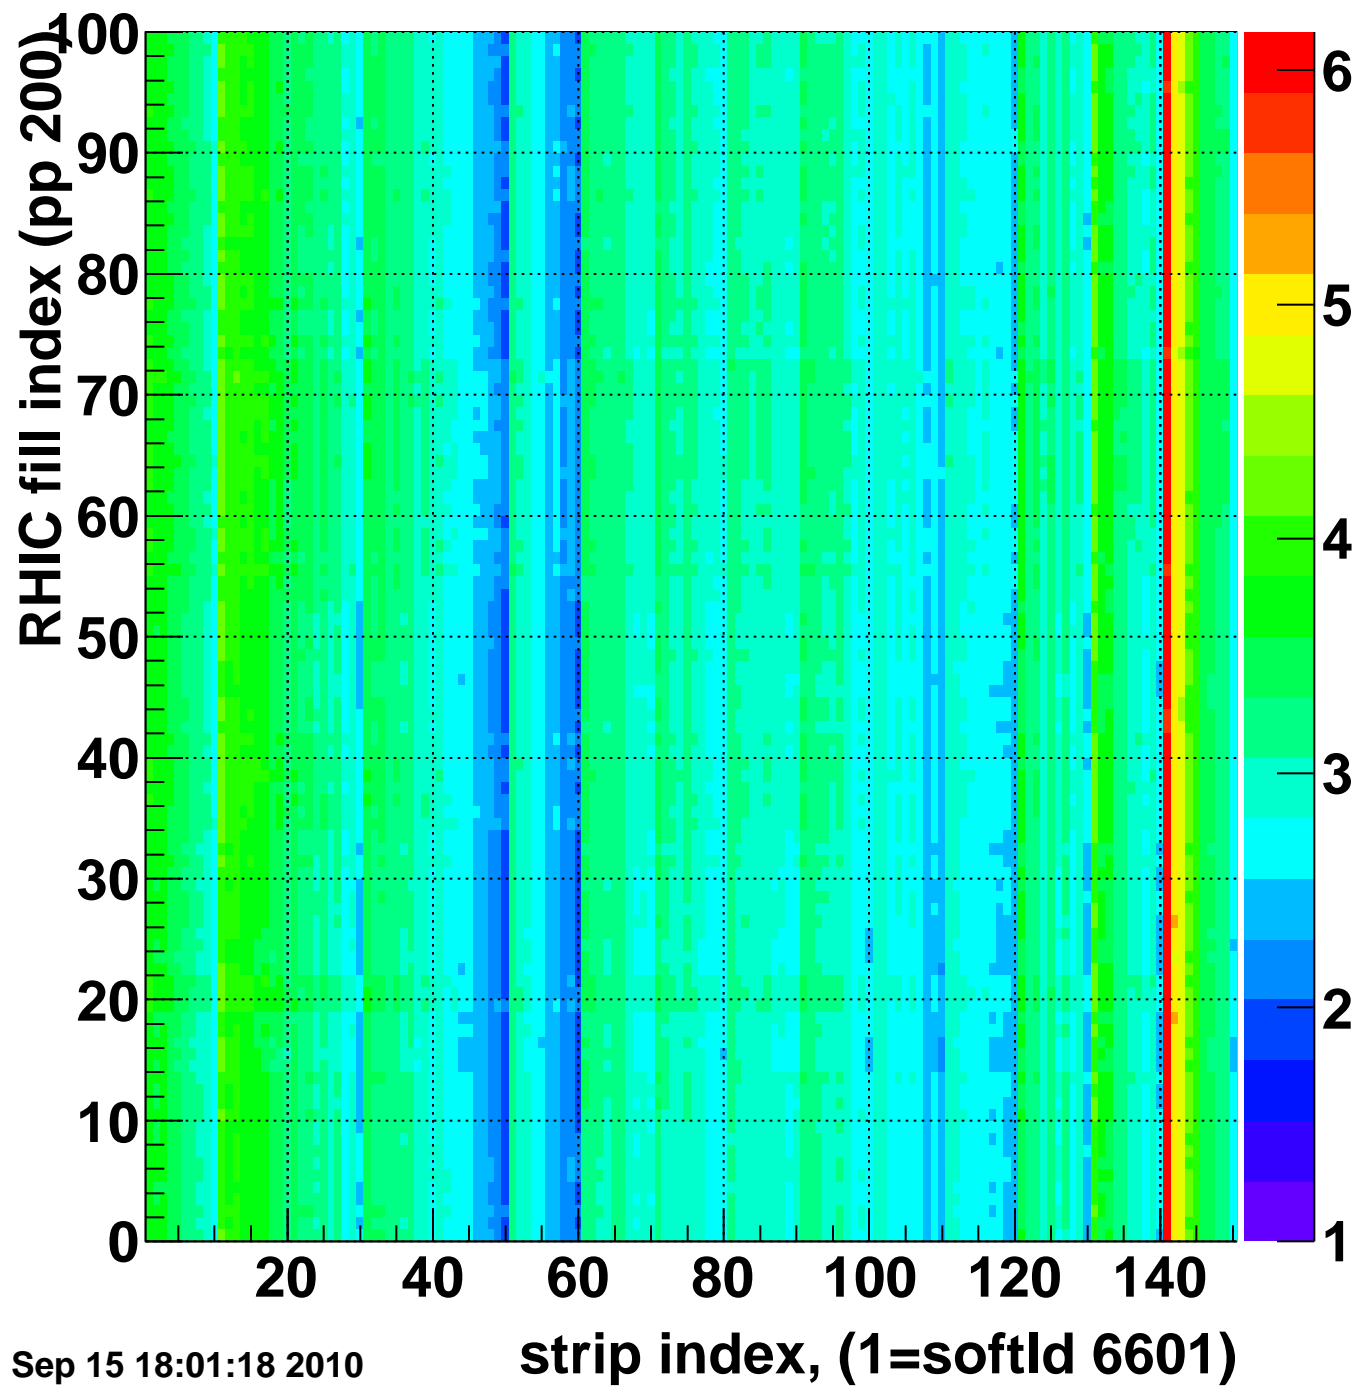

Rms of ped residuum (ADC), BSMDE mod=45, good strips

Entries 15000

Wed Sep 15 18:01:17 2010

Bad strips (color=error bits), BSMDE mod=45

Entries 0

Wed Sep 15 18:01:17 2010

Mpv of ped residuum (ADC), BSMDP mod=45, good strips

Entries 1000

Wed Sep 15 18:01:17 2010

Rms of ped residuum (ADC), BSMDP mod=45, good strips

Entries 15000

Wed Sep 15 18:01:18 2010

Bad strips (color=error bits), BSMDE mod=45

Entries 0

Wed Sep 15 18:01:18 2010