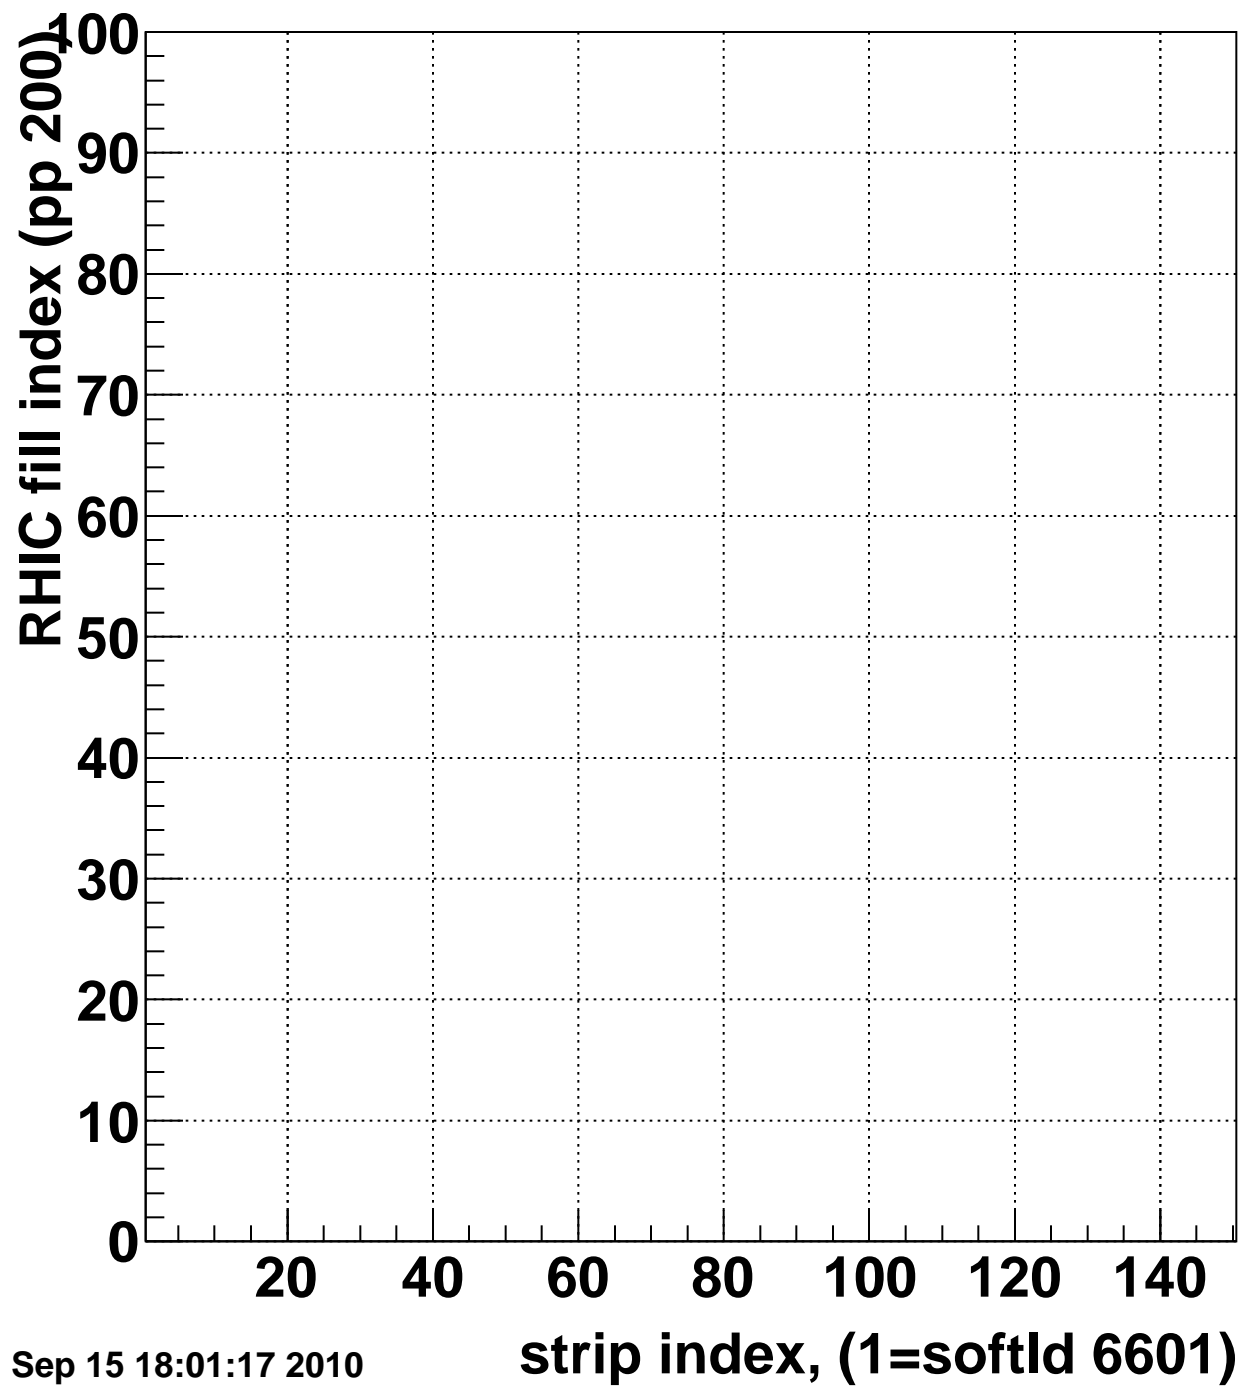

Rms of ped residuum (ADC), BSMDE mod=45, good strips

Entries 15000

Wed Sep 15 18:01:17 2010

Bad strips (color=error bits), BSMDE mod=45

Entries 0

Wed Sep 15 18:01:17 2010

Mpv of ped residuum (ADC), BSMDP mod=45, good strips

Entries 1000

Wed Sep 15 18:01:17 2010

Rms of ped residuum (ADC), BSMDP mod=45, good strips

Entries 15000

Wed Sep 15 18:01:18 2010

Bad strips (color=error bits), BSMDE mod=45

Entries 0

Wed Sep 15 18:01:18 2010