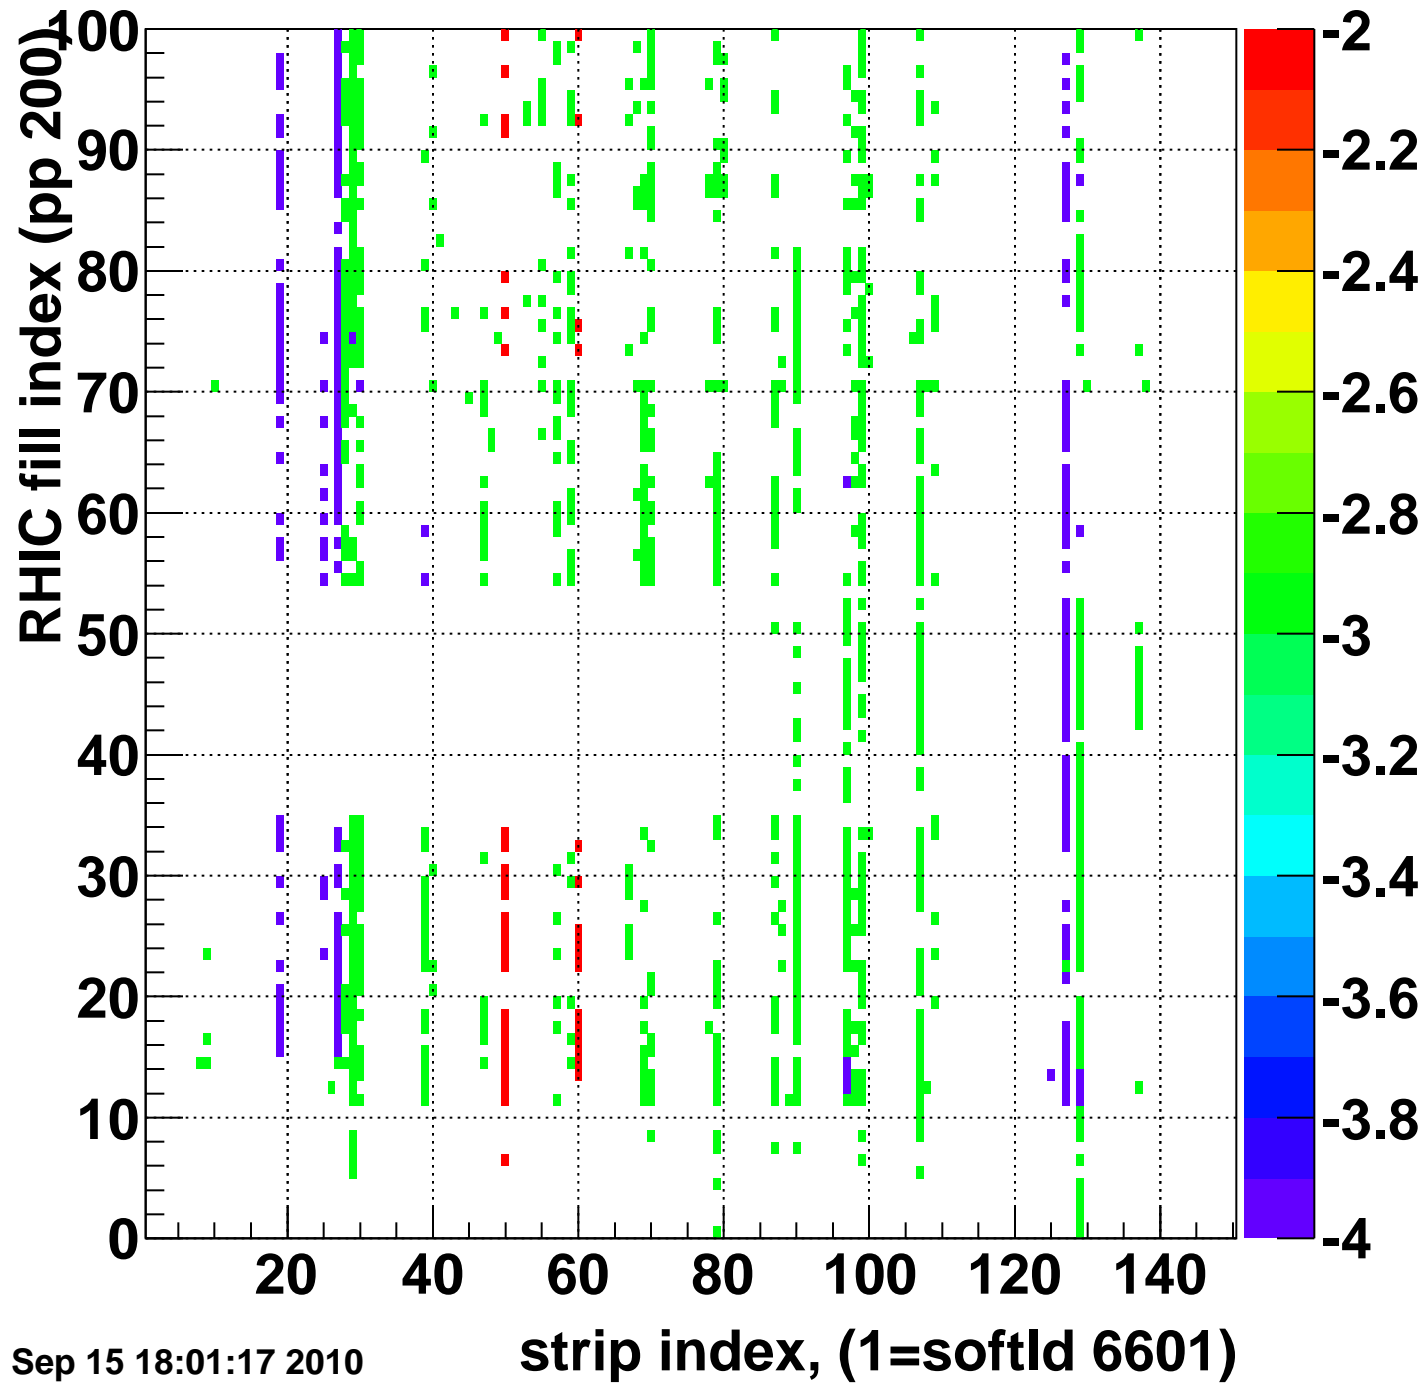

Rms of ped residuum (ADC), BSMDE mod=45, good strips

Entries 15000

Wed Sep 15 18:01:17 2010

Bad strips (color=error bits), BSMDE mod=45

Entries 0

Wed Sep 15 18:01:17 2010

Mpv of ped residuum (ADC), BSMDP mod=45, good strips

Entries 1000

Wed Sep 15 18:01:17 2010

Rms of ped residuum (ADC), BSMDP mod=45, good strips

Entries 15000

Wed Sep 15 18:01:18 2010

Bad strips (color=error bits), BSMDE mod=45

Entries 0

Wed Sep 15 18:01:18 2010