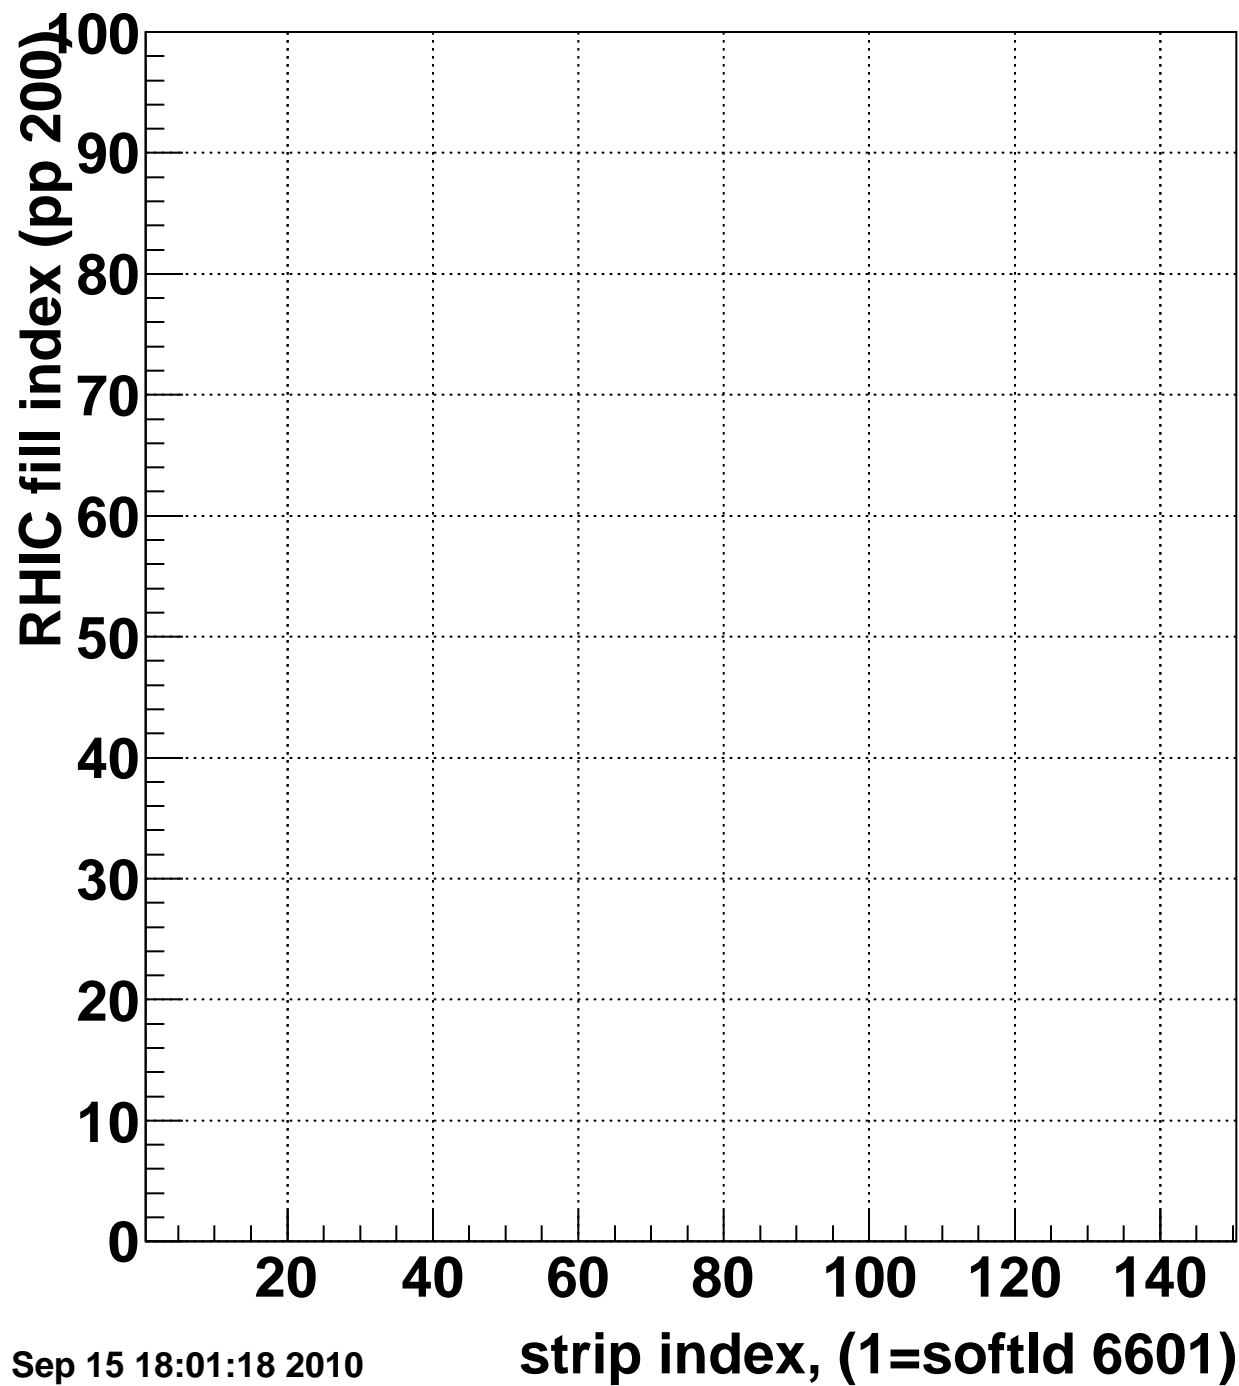

Rms of ped residuum (ADC), BSMDE mod=45, good strips

Entries 15000

Wed Sep 15 18:01:17 2010

Bad strips (color=error bits), BSMDE mod=45

Entries 0

Wed Sep 15 18:01:17 2010

Mpv of ped residuum (ADC), BSMDP mod=45, good strips

Entries 1000

Wed Sep 15 18:01:17 2010

Rms of ped residuum (ADC), BSMDP mod=45, good strips

Entries 15000

Wed Sep 15 18:01:18 2010

Bad strips (color=error bits), BSMDE mod=45

Entries 0

Wed Sep 15 18:01:18 2010