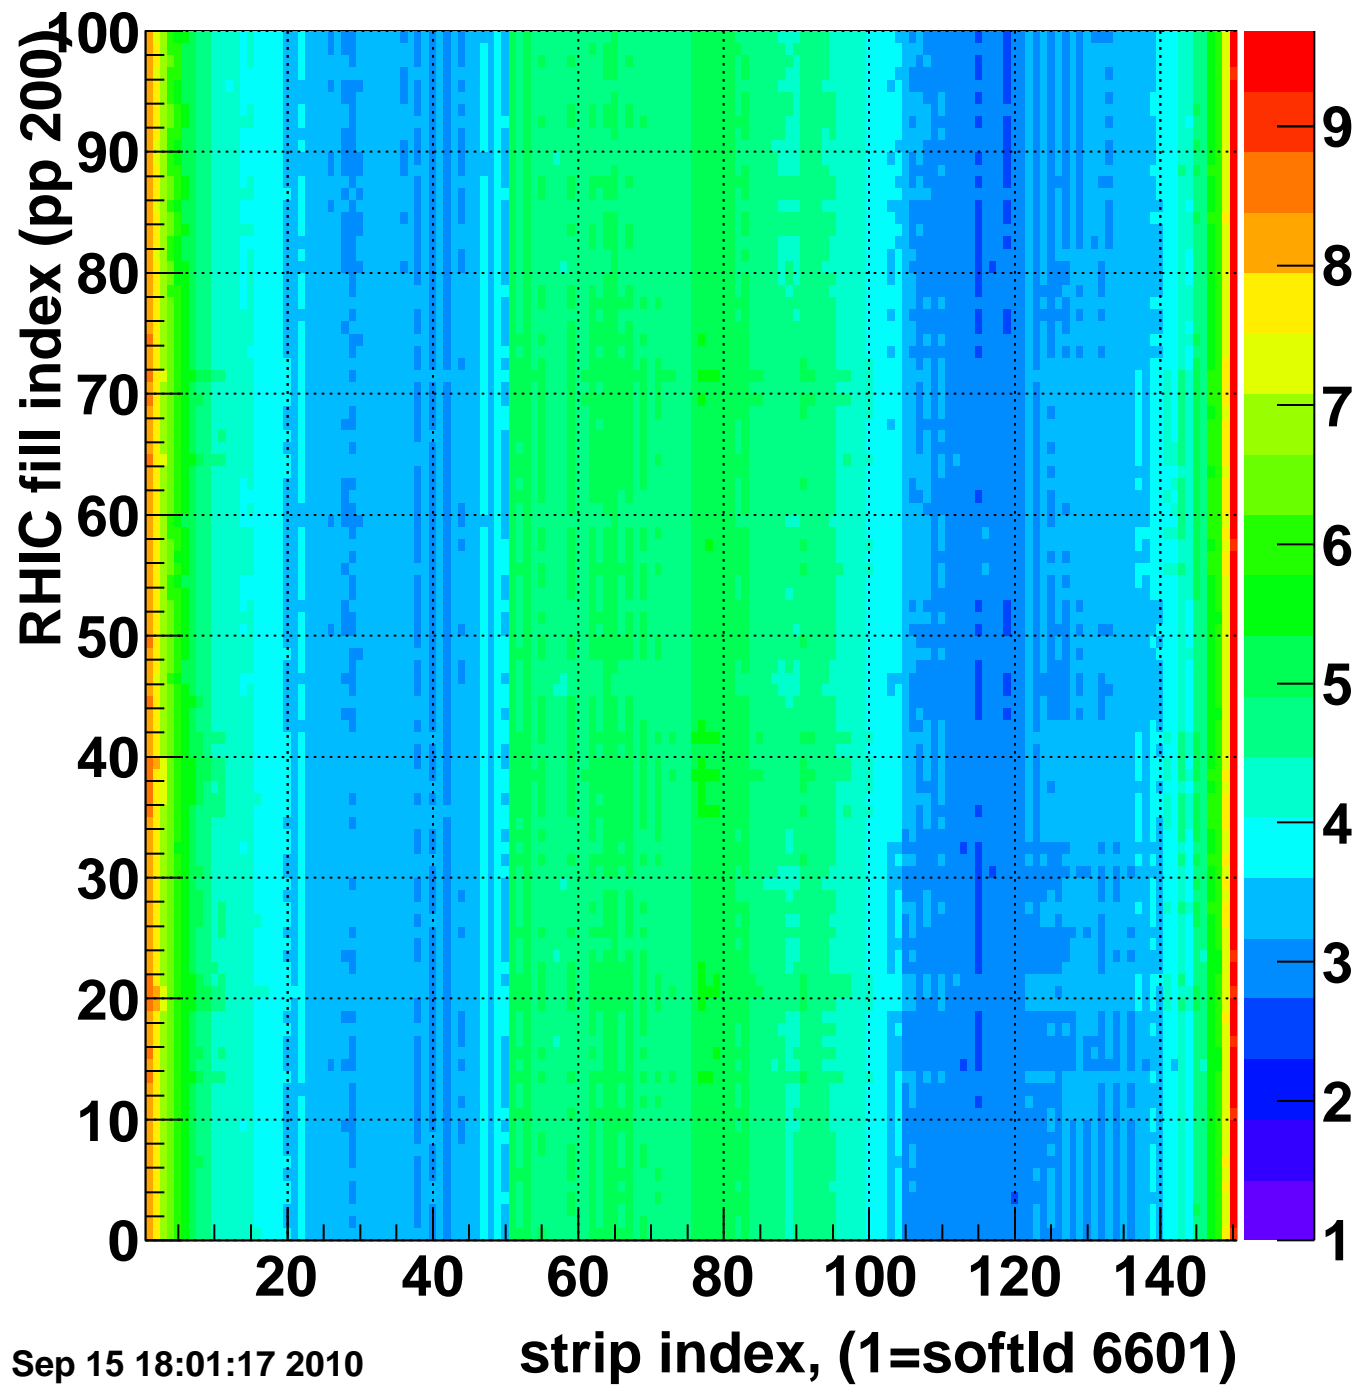

Rms of ped residuum (ADC), BSMDE mod=45, good strips

Entries 15000

Wed Sep 15 18:01:17 2010

Bad strips (color=error bits), BSMDE mod=45

Entries 0

Wed Sep 15 18:01:17 2010

Mpv of ped residuum (ADC), BSMDP mod=45, good strips

Entries 1000

Wed Sep 15 18:01:17 2010

Rms of ped residuum (ADC), BSMDP mod=45, good strips

Entries 15000

Wed Sep 15 18:01:18 2010

Bad strips (color=error bits), BSMDE mod=45

Entries 0

Wed Sep 15 18:01:18 2010