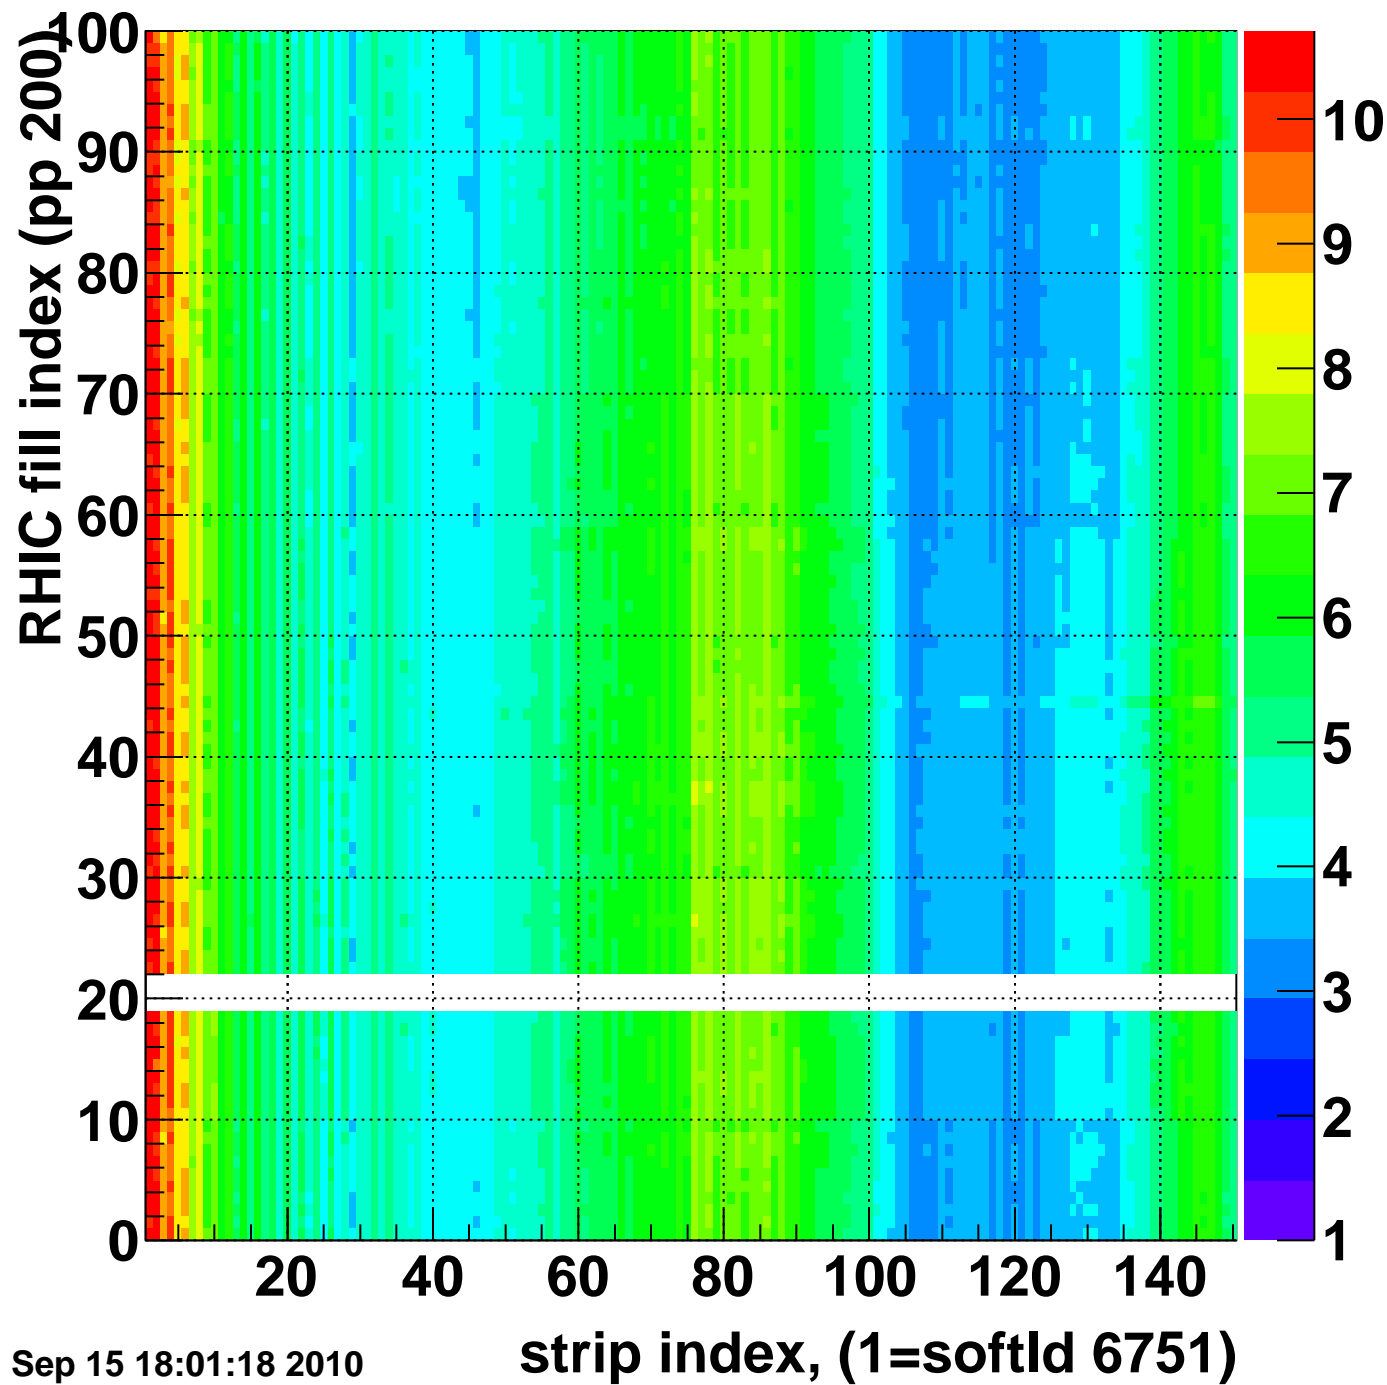

Mpv of ped residuum (ADC), BSMDE mod=46, good strips

Entries 0

Wed Sep 15 18:01:18 2010

Rms of ped residuum (ADC), BSMDE mod=46, good strips

Entries 14550

Wed Sep 15 18:01:18 2010

Bad strips (color=error bits), BSMDE mod=46

Entries 450

Wed Sep 15 18:01:18 2010

Rms of ped residuum (ADC), BSMDP mod=46, good strips

Entries 10476

Wed Sep 15 18:01:18 2010

Bad strips (color=error bits), BSMDE mod=46

Entries 4524

Wed Sep 15 18:01:18 2010