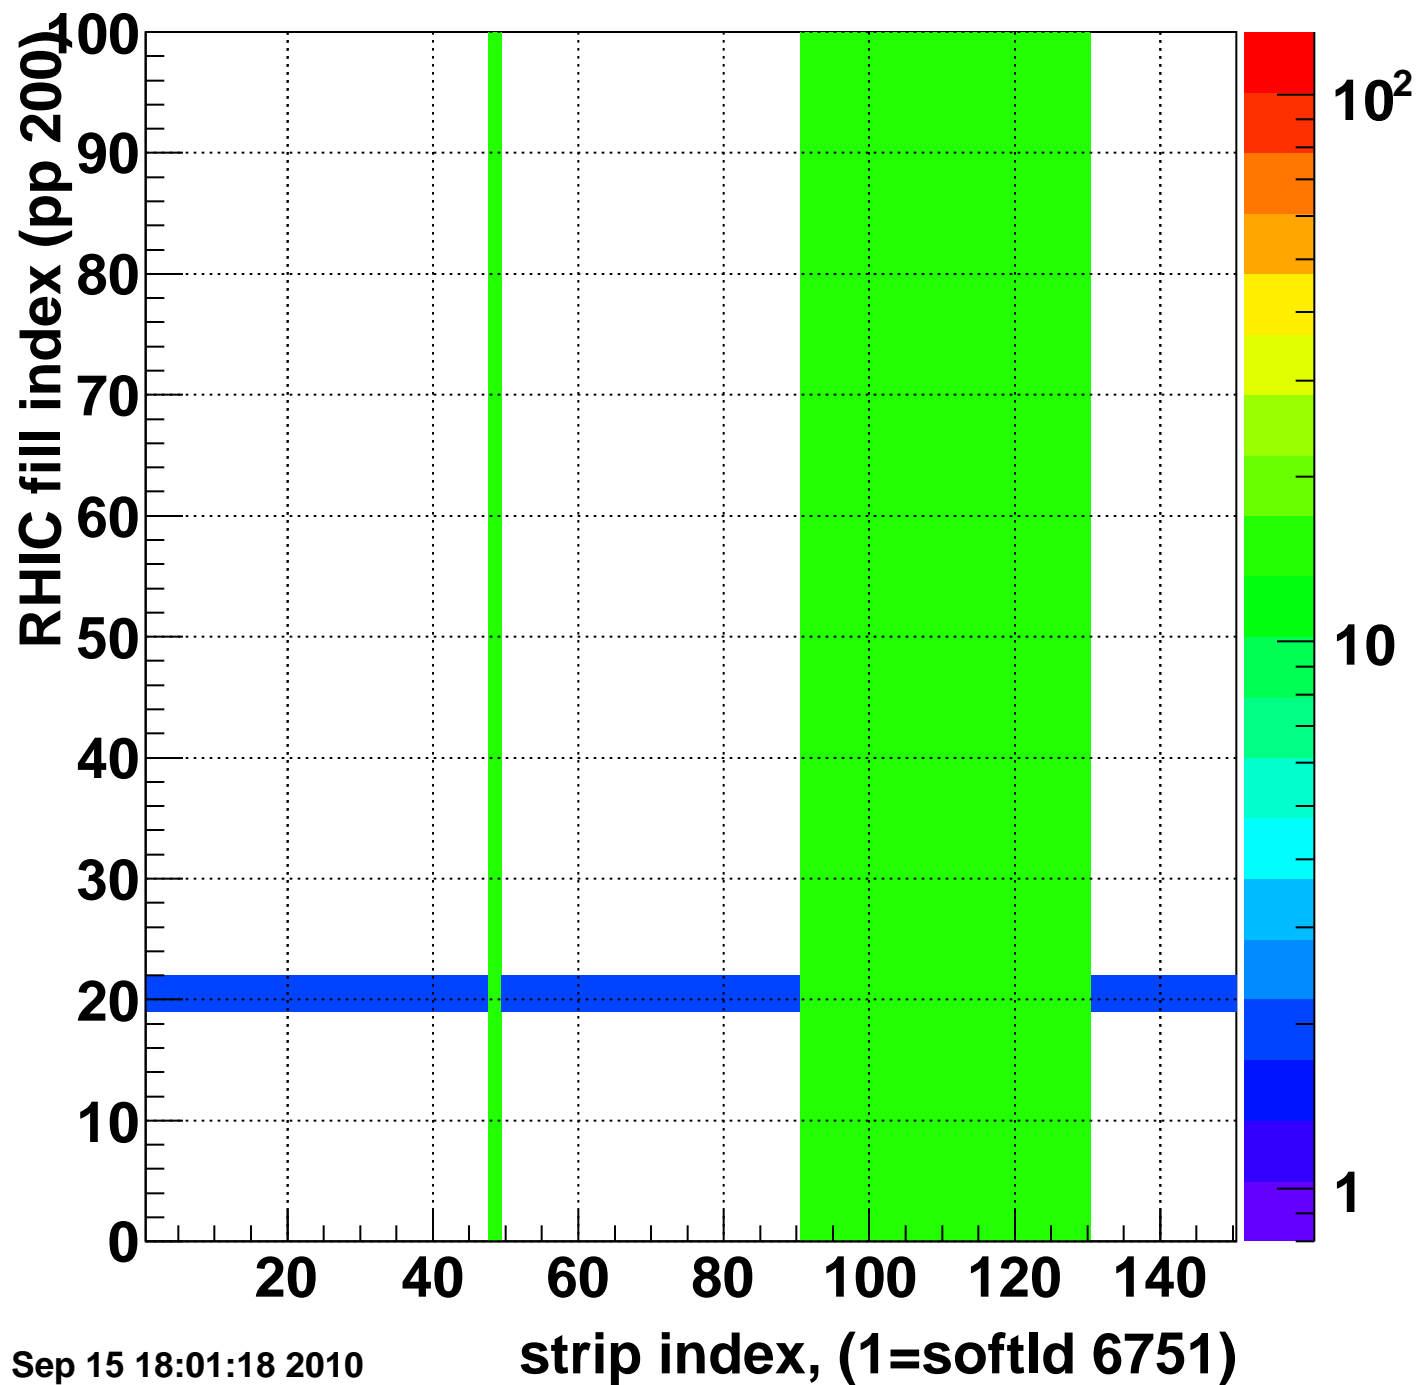

Mpv of ped residuum (ADC), BSMDE mod=46, good strips

Entries 0

Wed Sep 15 18:01:18 2010

Rms of ped residuum (ADC), BSMDE mod=46, good strips

Entries 14550

Wed Sep 15 18:01:18 2010

Bad strips (color=error bits), BSMDE mod=46

Entries 450

Wed Sep 15 18:01:18 2010

Rms of ped residuum (ADC), BSMDP mod=46, good strips

Entries 10476

Wed Sep 15 18:01:18 2010

Bad strips (color=error bits), BSMDE mod=46

Entries 4524

Wed Sep 15 18:01:18 2010