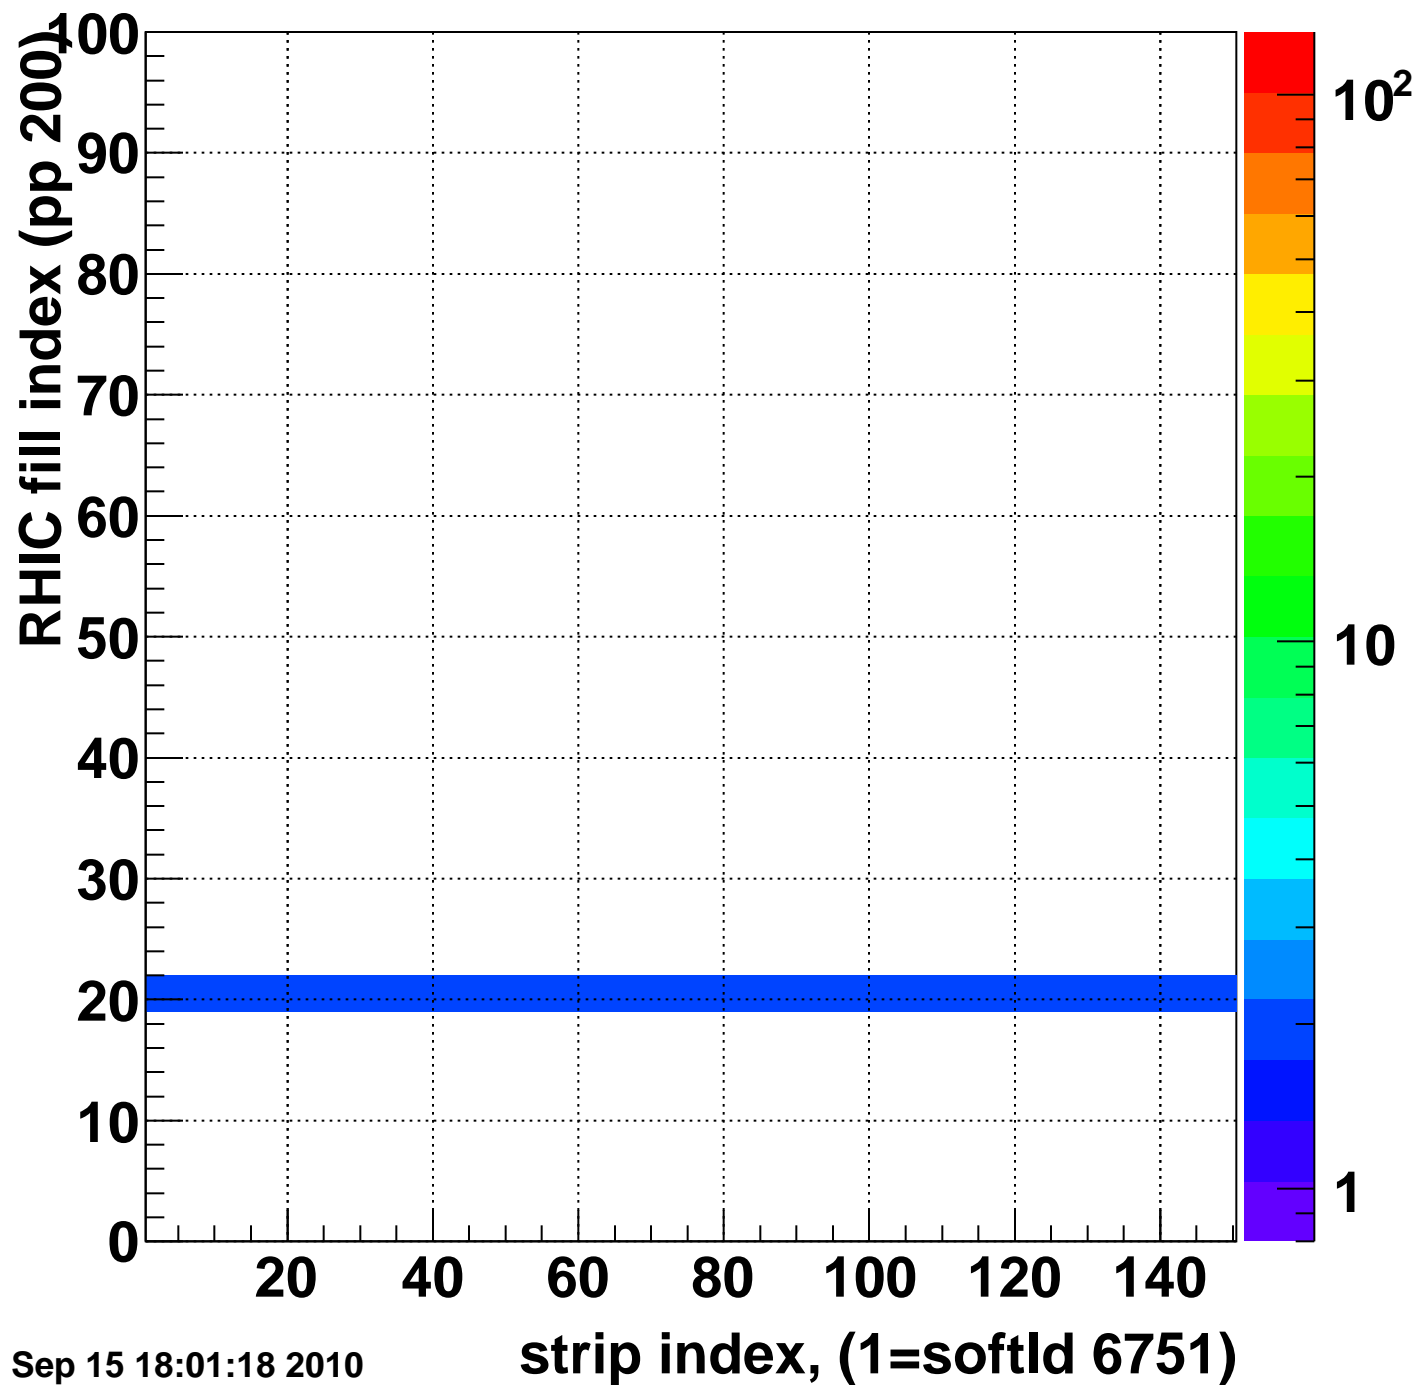

Mpv of ped residuum (ADC), BSMDE mod=46, good strips

Entries 0

Wed Sep 15 18:01:18 2010

Rms of ped residuum (ADC), BSMDE mod=46, good strips

Entries 14550

Wed Sep 15 18:01:18 2010

Bad strips (color=error bits), BSMDE mod=46

Entries 450

Wed Sep 15 18:01:18 2010

Rms of ped residuum (ADC), BSMDP mod=46, good strips

Entries 10476

Wed Sep 15 18:01:18 2010

Bad strips (color=error bits), BSMDE mod=46

Entries 4524

Wed Sep 15 18:01:18 2010