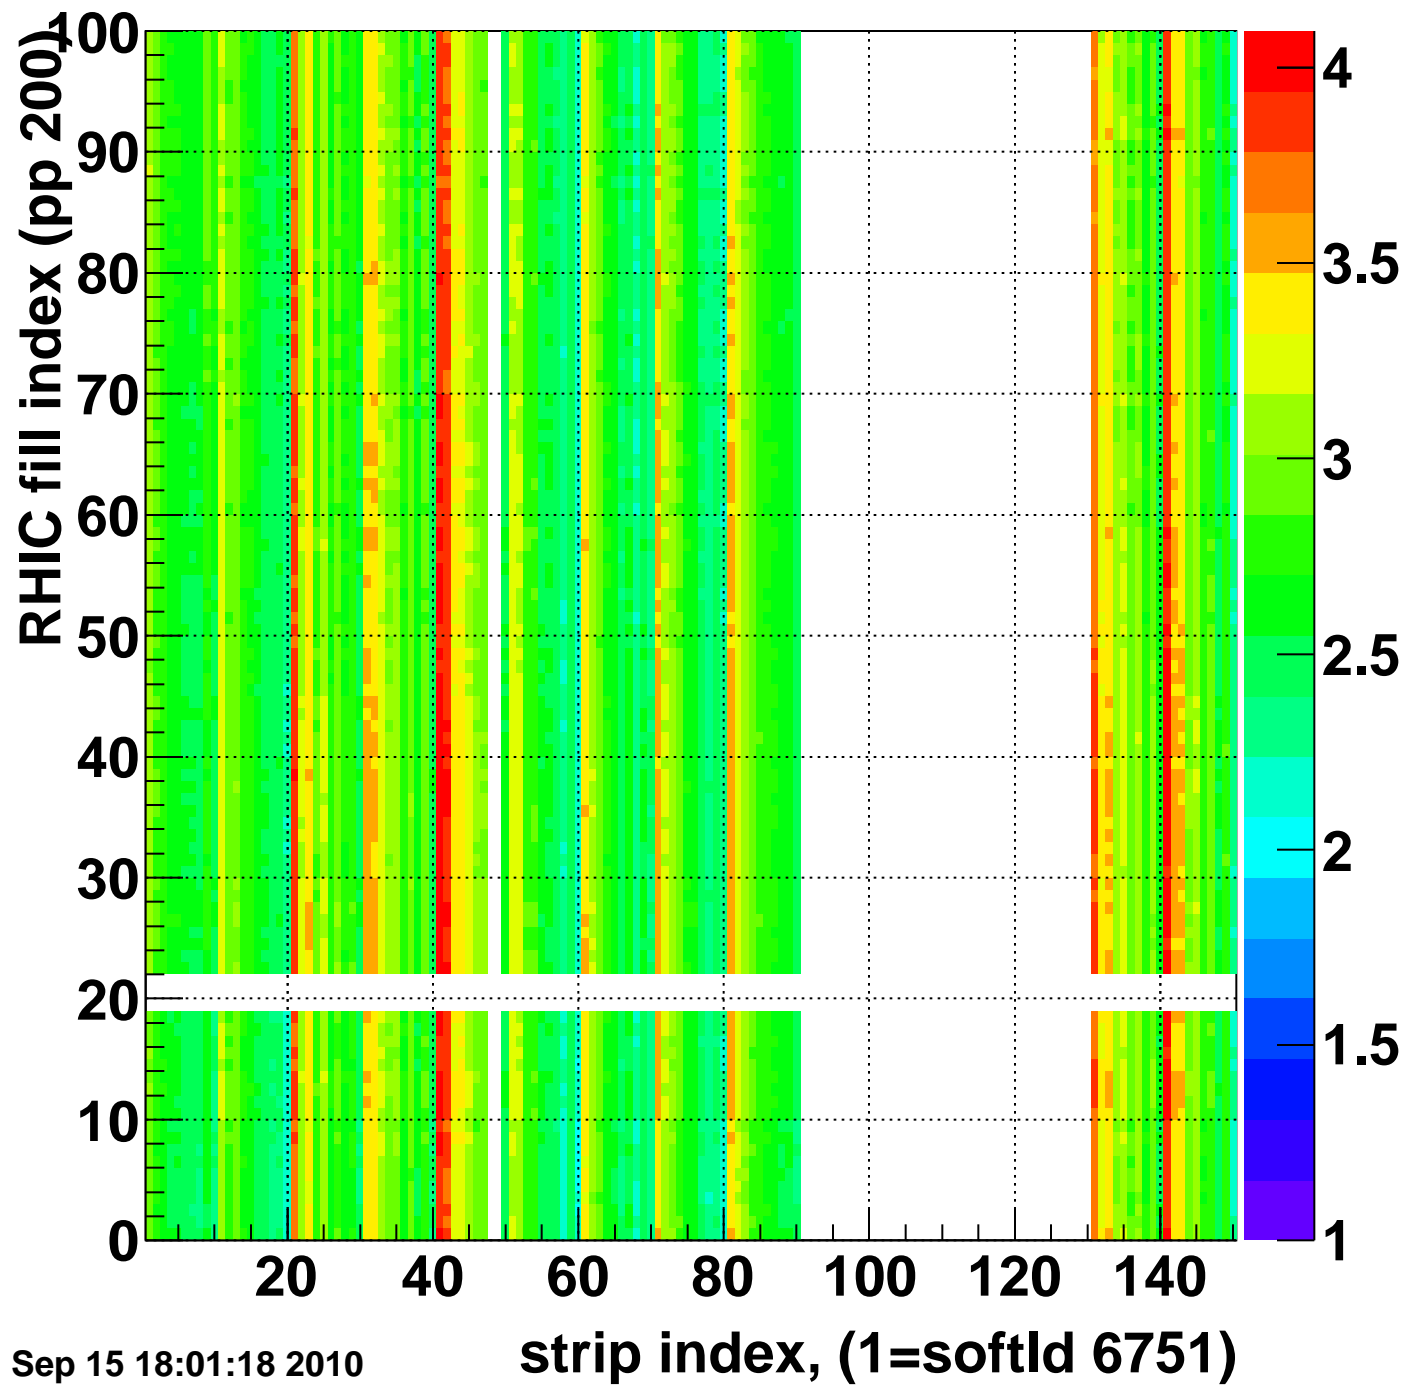

Mpv of ped residuum (ADC), BSMDE mod=46, good strips

Entries 0

Wed Sep 15 18:01:18 2010

Rms of ped residuum (ADC), BSMDE mod=46, good strips

Entries 14550

Wed Sep 15 18:01:18 2010

Bad strips (color=error bits), BSMDE mod=46

Entries 450

Wed Sep 15 18:01:18 2010

Rms of ped residuum (ADC), BSMDP mod=46, good strips

Entries 10476

Wed Sep 15 18:01:18 2010

Bad strips (color=error bits), BSMDE mod=46

Entries 4524

Wed Sep 15 18:01:18 2010