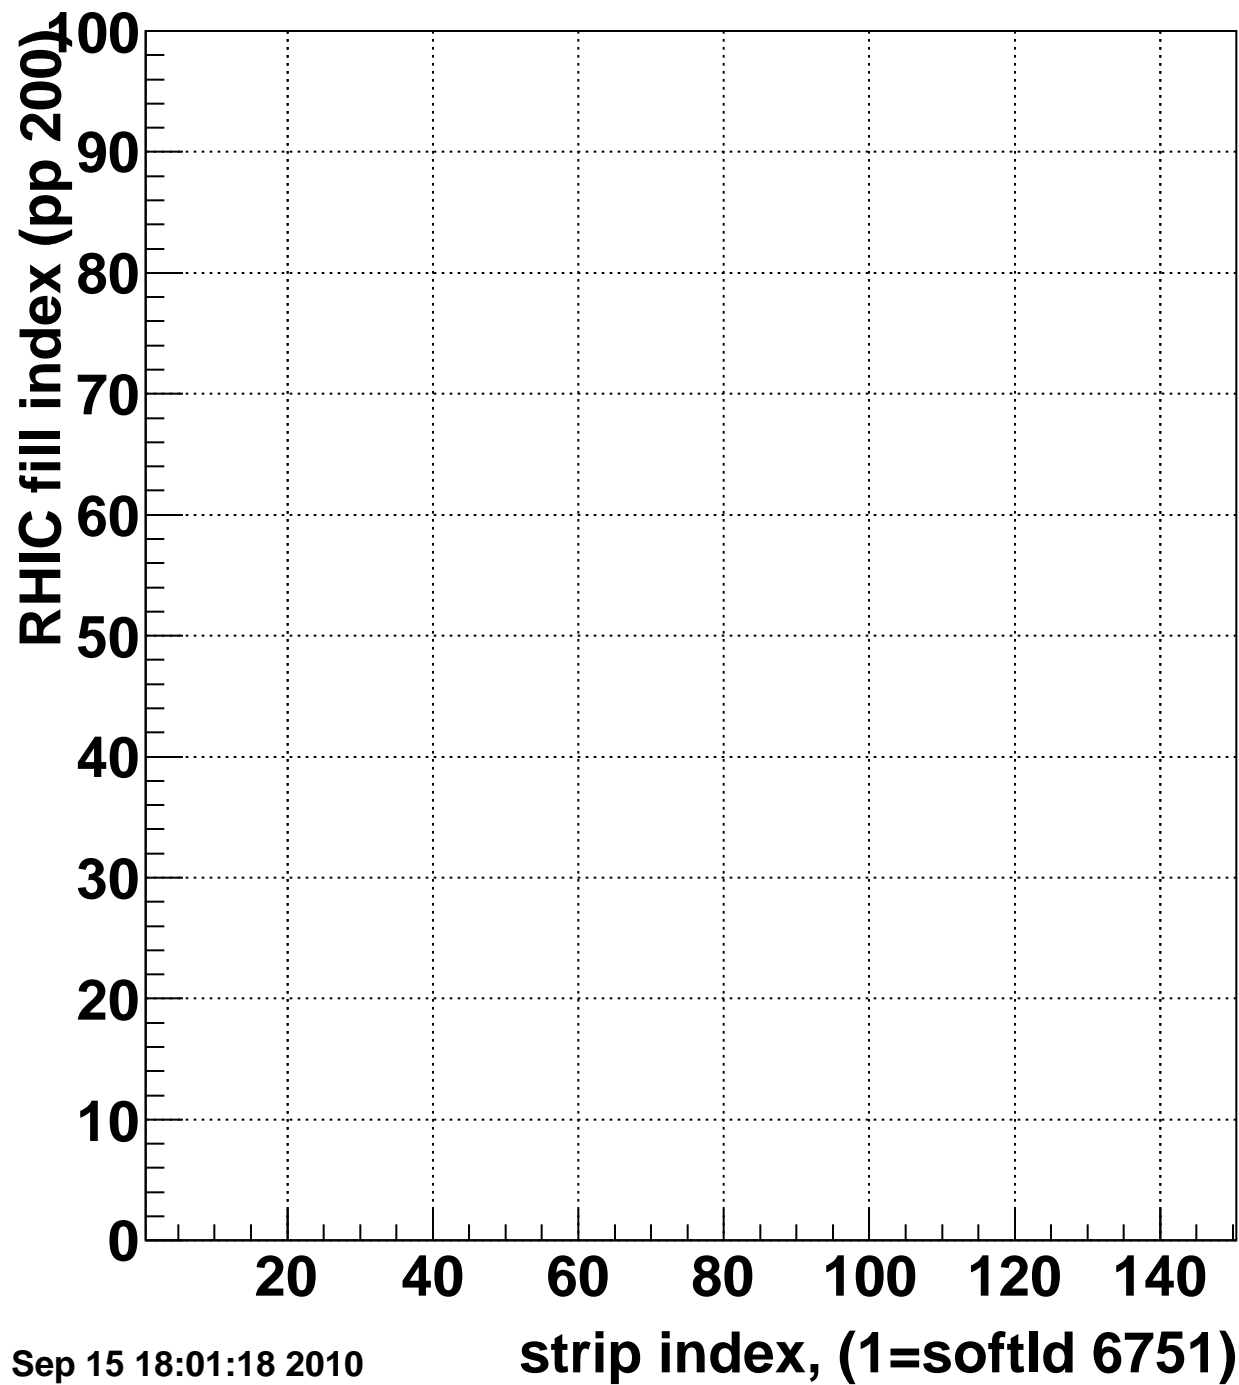

Mpv of ped residuum (ADC), BSMDE mod=46, good strips

Entries 0

Wed Sep 15 18:01:18 2010

Rms of ped residuum (ADC), BSMDE mod=46, good strips

Entries 14550

Wed Sep 15 18:01:18 2010

Bad strips (color=error bits), BSMDE mod=46

Entries 450

Wed Sep 15 18:01:18 2010

Rms of ped residuum (ADC), BSMDP mod=46, good strips

Entries 10476

Wed Sep 15 18:01:18 2010

Bad strips (color=error bits), BSMDE mod=46

Entries 4524

Wed Sep 15 18:01:18 2010