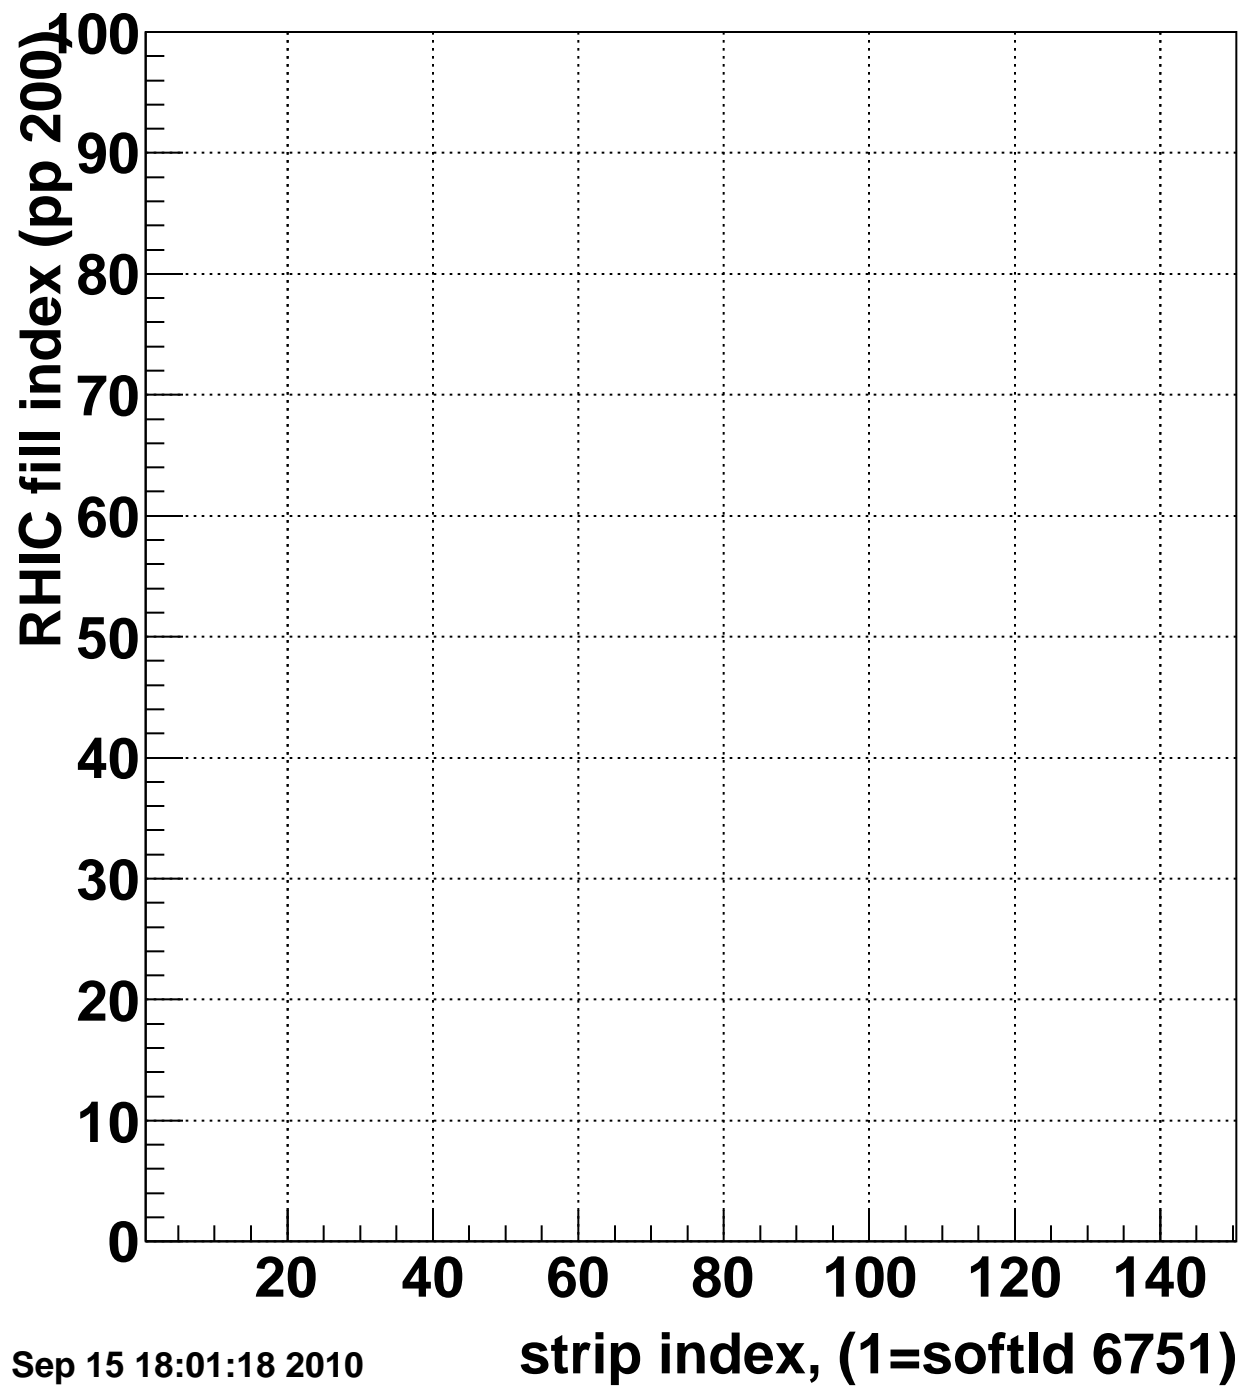

Mpv of ped residuum (ADC), BSMDE mod=46, good strips

Entries 0

Wed Sep 15 18:01:18 2010

Rms of ped residuum (ADC), BSMDE mod=46, good strips

Entries 14550

Wed Sep 15 18:01:18 2010

Bad strips (color=error bits), BSMDE mod=46

Entries 450

Wed Sep 15 18:01:18 2010

Rms of ped residuum (ADC), BSMDP mod=46, good strips

Entries 10476

Wed Sep 15 18:01:18 2010

Bad strips (color=error bits), BSMDE mod=46

Entries 4524

Wed Sep 15 18:01:18 2010